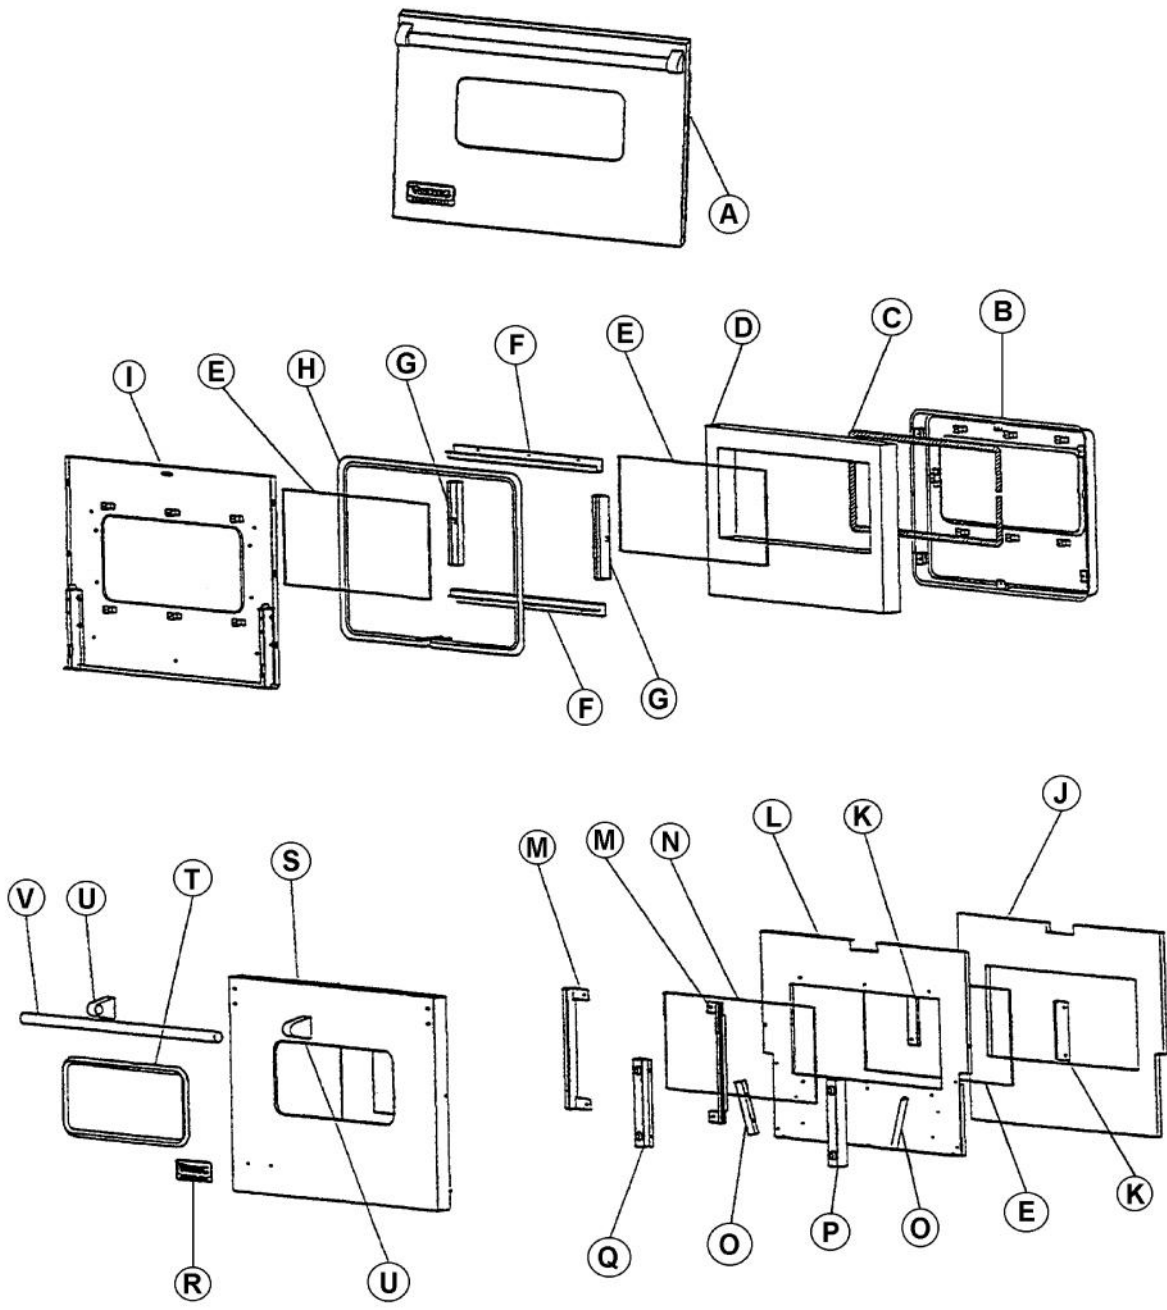

Ref #	Part Number	Qty.	Description
1	B1007234		HINGE TRIM REPL B2102963 2 EA
2	PE040190		BOTTOM EXTRUSION
3	PE040071		SIDE TRIM-EXTRUDED (VESO105)
4	G9108522		UPPER FRONT FRAME ASSY 36
5	PE040193		LOWER CONTROL PANEL EXTRUSION
6	PE040192		TOP EXTRUSION
7	PJ010006		BAKE ELEMENT (VDSC-36) 240V
8	G9102750		CONVECTION FAN COVER ASSY (VDSC36)
9	PJ010003		CONVECTION ELEMENT (VDSC) 240V
10	B2002185		BROIL ELEMENT BRKT (VDSC)
11	PJ010001		BROIL ELEMENT 240V
12	PJ010002		BROIL ELEMENT(MAXI)-SIDE (VDSC)240V
13	PE050009		OVEN LIGHT SOCKET - 36 BUILT-IN
14	PE050005		CONVECTION FAN ASSY
15	E9102171		OVEN TOP LINER 36 (VDSC)
16	A2002904		SIDE INSULATION RETAINER
17	A2006326		LOWER AIR VENT SINGLE
18	PB020175		VENT TUBE
19	A2006188		SINGLE OVEN FLUE
20	A2006189		SINGLE OVEN FLUE COVER
21	A1006190		SINGLE OVEN COVER PLATE
22	A2006324		VENT SIDE LH
23	A2006323		VENT SIDE RH
24	A2008511		CABINET BACK UPPER 36
25	B2002167		BROILER TOP (VDSC)
26	PM010014		SMOKE ELIMINATOR (VDSC)
27	PB060030		RACK SUPT REPL PB060010
28	PB060045		OVEN RK VDSC36 REPL PB060020
NI	PE050059		HI-LIMIT SWITCH
NI	PJ030006		SWITCH (COOLING FAN)