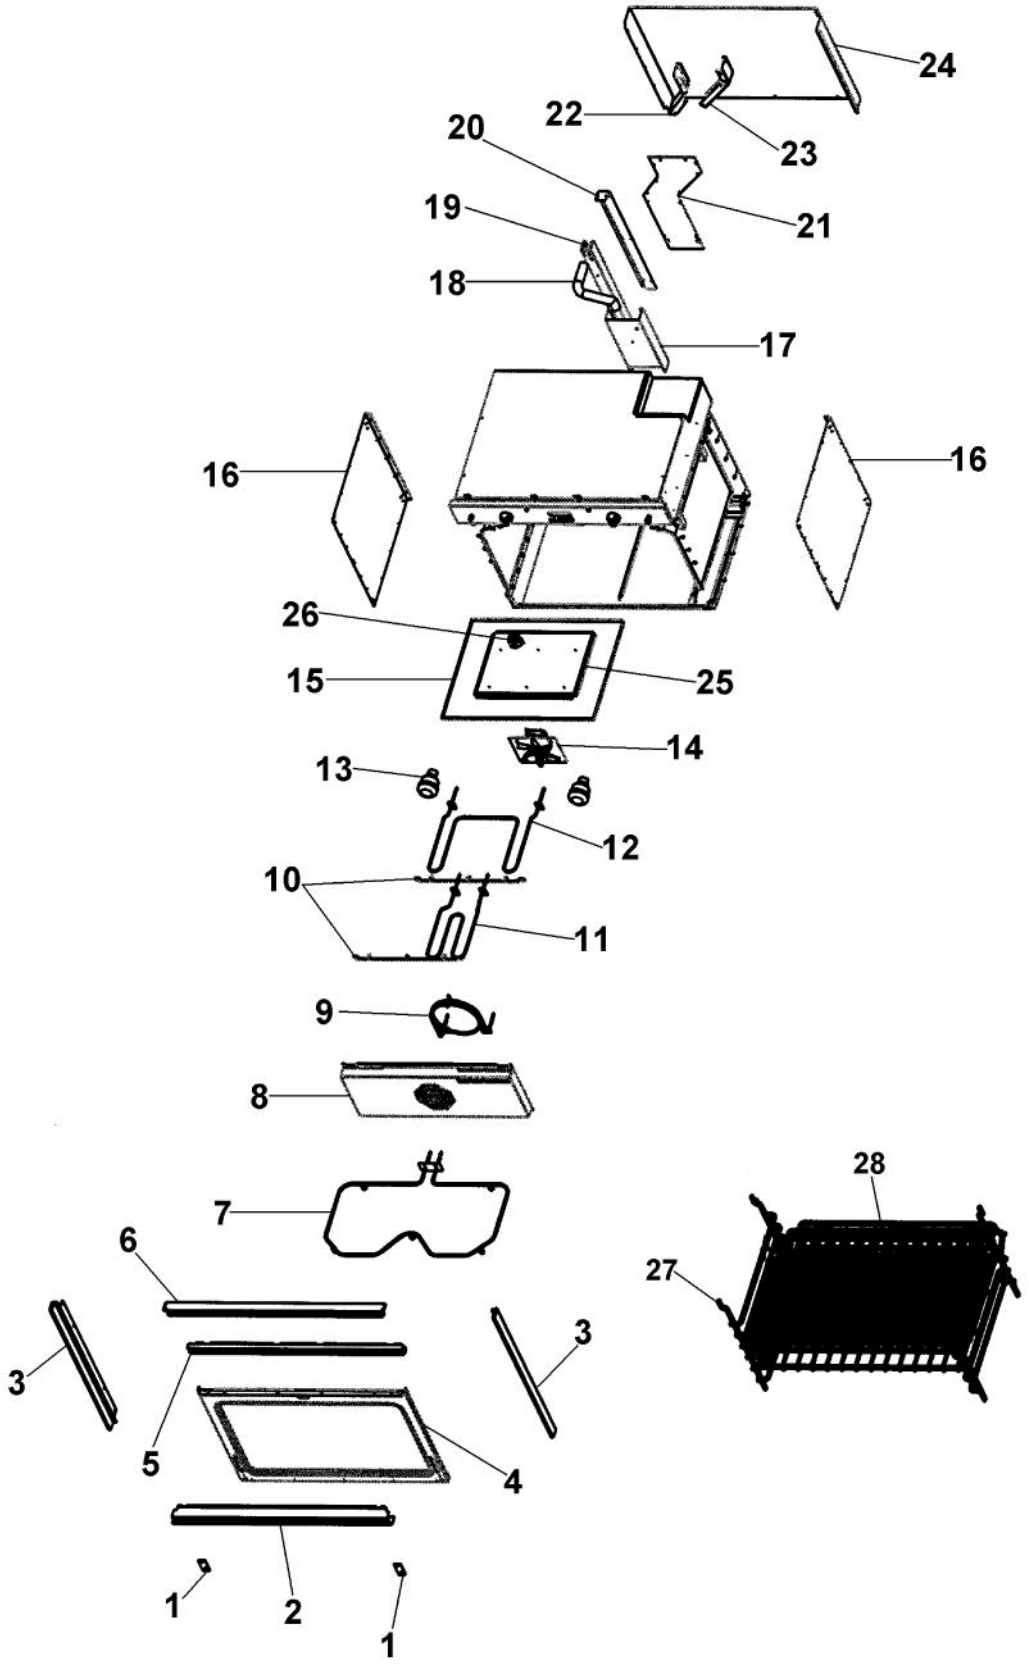

Ref #	Part Number	Qty.	Description
1	A2008508		CABINET TOP 36
2	A2007699		CABINET SIDE LH
3	A2007906		30`` SINGLE CAB. SIDE RH
4	A2008518		TOP REAR COVER 36
5	A2008543		TOP CHANNEL
6	A1002456		THERMO-DISC BRKT (VDSC)
7	PJ030002		AUTO RESET (SELF-CLEAN) VDSC
8	PE070308		PRE-HEAT BOARD (NOT USED ON THIS UNIT)
9	PE070472	1	ELECTRONIC CONTROL BOARD
10	PM010029		RELAY (DOUBLE POLE-DOUBLE THROW)TEM (NOT USED ON THIS UNIT)
11	A2009884	1	AUTO RESET BRACKET (ONLY 1 USED ON UNIT)
12	PE070147		TERMINAL BLOCK
13	PE050049		CLOCK/TIMER(ROBERTSHAWNO.100-00550-01 (BEFORE 02/27/06)
	PE050213		PRO 120V DIGITAL CLOCK (AFTER 02/27/06)
14	PE050024		OVEN IND. LIGHT (LIGHT HOUSING)
15	PE050023		OVEN IND. LIGHT (LENS & BEZEL)
16	PJ030011		SWITCH (2-POSITION) VESO105
17	PJ030001		SELECTOR SWITCH (8-POSITION) VDSC
18	PE050112		DOOR LATCH
19	PJ030037		SUB TO PS500033 - SELF CLEAN THERMOSTAT
20	PE050019		OVEN LIGHT SWITCH (VGSO166) 90-DEG.
21	B92010570		SINGLE CONTROL PANEL 36 (BEFORE 02/27/06)
	C92010570BK		SINGLE CONTROL PANEL 36 XBKX (BEFORE 02/27/06)
	C92010570WH		SINGLE CONTROL PANEL 36 XWHX (BEFORE 02/27/06)
	B92014947		VESO165C CONTROL PANEL (AFTER 02/27/06)
	C92014947BK		CONTROL PANEL - BK (AFTER 02/27/06)
	C92014947WH		CONTROL PANEL - WH (AFTER 02/27/06)
22	PB010163		OVEN LIGHT SWITCH KNOB BK
	PB010164		OVEN LIGHT SWITCH KNOB XWHX (VESO/D
23	PB010150		T/STAT KNOB-XBKX (30 B-IN OVEN)
	PB010151		T/STAT KNOB-XWHX (30 B-IN OVEN)
24	PB010148		SELECTOR KNOB-XBKX (30DOUBLE OVEN)
	PB010149		SELECTOR KNOB-XWHX (30 B-IN OVEN)
25	PB010165		TIME MANUAL KNOB XBKX (VESO/VEDO)
	PB010166		TIME MANUAL KNOB XWHX (VESO/VEDO)
26	PB010248		CLOCK BUTTON
	PB010249		PUSH BUTTON WHITE
27	PB010246		CLOCK KNOB
	PB010247		KNOB WHITE
28	PM010129		RELAY
29	PE050087		BLOWER ASSEMBLY - DESIGNER SERIES
NI	PE050059		HI-LIMIT SWITCH