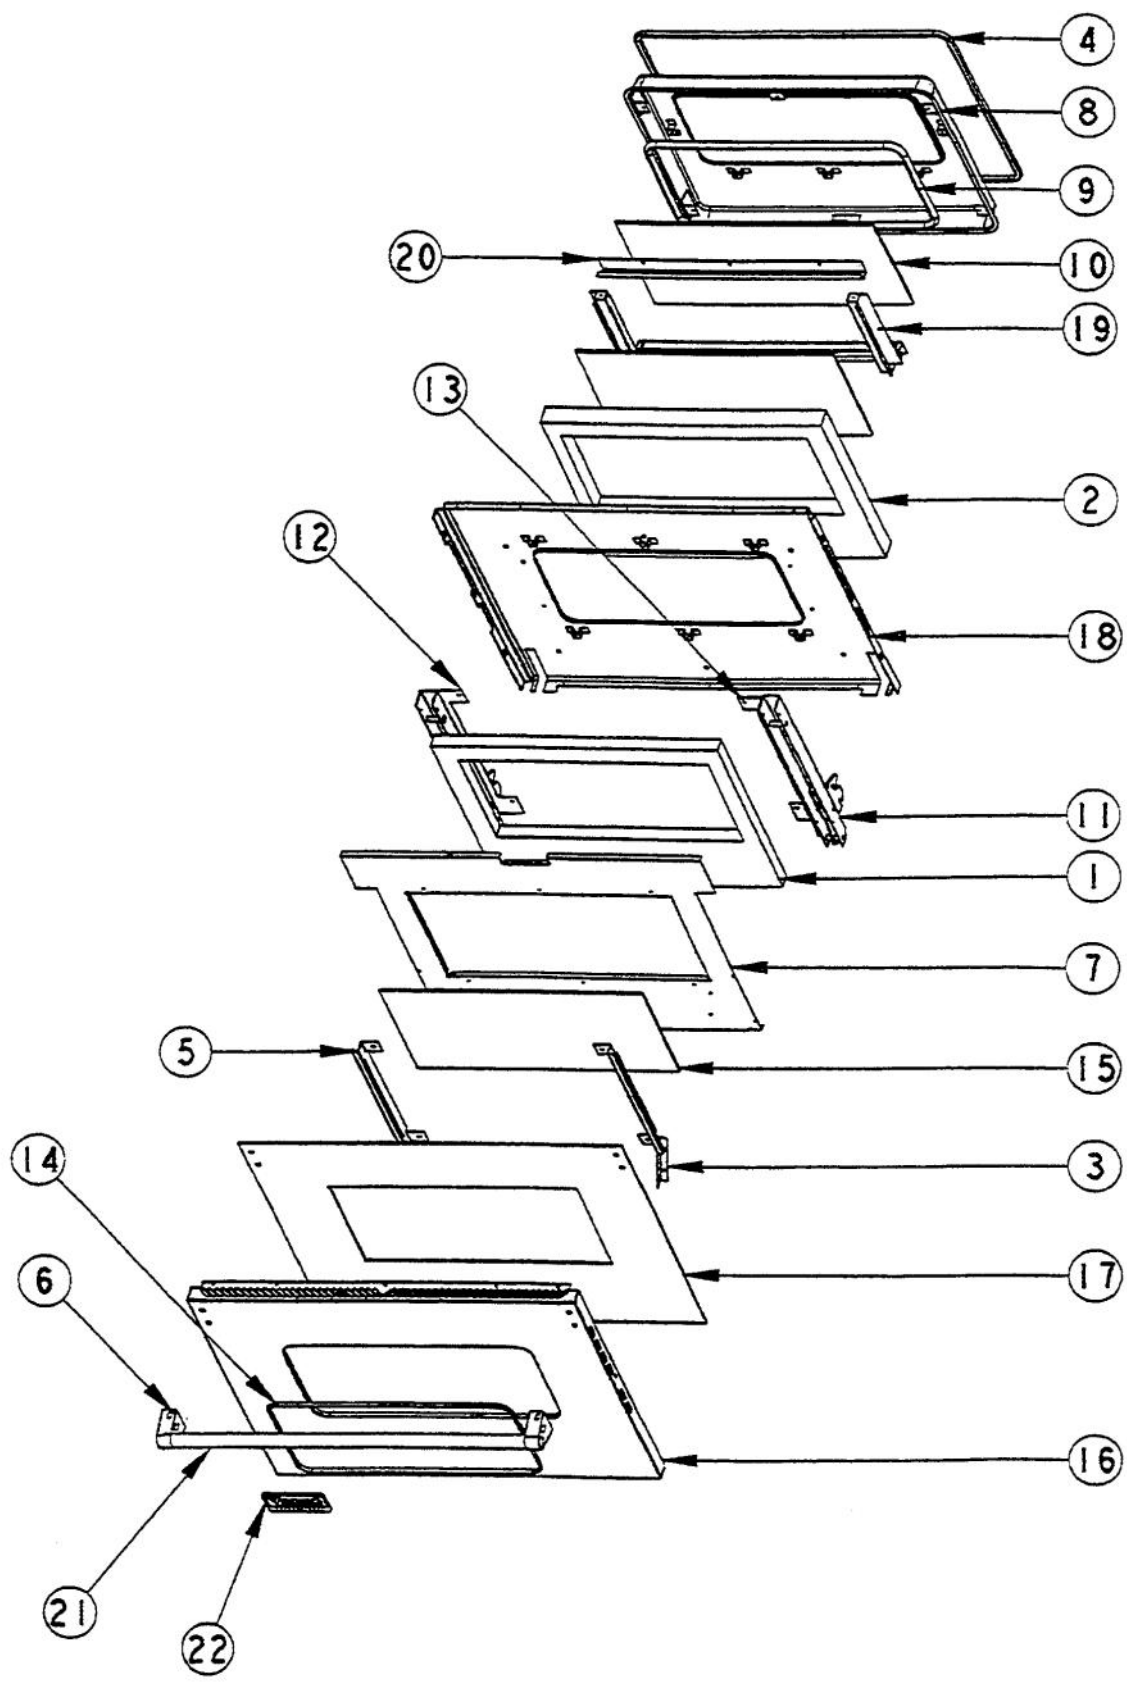

Ref #	Part Number	Qty.	Description
1	B2004311		BROILER TOP (27) (VESO176/DO276)
2	PM010014		SMOKE ELIMINATOR (VDSC)
3	A2004307		REAR OVEN SUPPORT (VESO176/DO276)
4	A1004305		BACK INSULATION RETAINER(27OVEN)
5	E9104304		OVEN BACK (VESO176/DO276)
6	A2002904		SIDE INSULATION RETAINER
7	G9102736		OVEN SIDE ASSY (VDSC)
8	A2002902		RUNNER
9	A2002961		BOTTOM INSULATION RETAINER(VEDO/SO)
10	E9104303		OVEN BOTTOM (VEDO275/VESO175)
11	PC020016		HINGE RECEIVER (VEDO/VEDO)
12	PJ010012		BAKE ELEMENT (VESO176/VEDO276)240V
13	B2002489		THERMAL BULB SHIELD (VDSC)
14	PJ010001		BROIL ELEMENT 240V
15	PJ010011		OUTSIDE BROIL ELEMENT (27 OVEN)240
16	PE050009		OVEN LIGHT SOCKET - 36 BUILT-IN
17	E9104302		OVEN TOP (VEDO276/VESO176)
18	B2004315		BROIL ELEMENT BRKT (VESO176/DO276)
19	G9104301		OVEN FRONT FRAME ASSY (VESO176/276)
20	G5007603		PRE-HEAT BOARD KIT (VESO105/176)
	PE070308		PRE-HEAT BOARD
No.	PB020071		CONDUIT - FLEXIBLE (48)
No.	PB040070		CONDUIT FITTING (90 DEG)
No.	A2005795		CONDUIT MOUNTING BRACKET
No.	PE070317		VEDO/VESO PREHEAT HARNESS
No.	PJ030022		HIGH LIMIT SWITCH