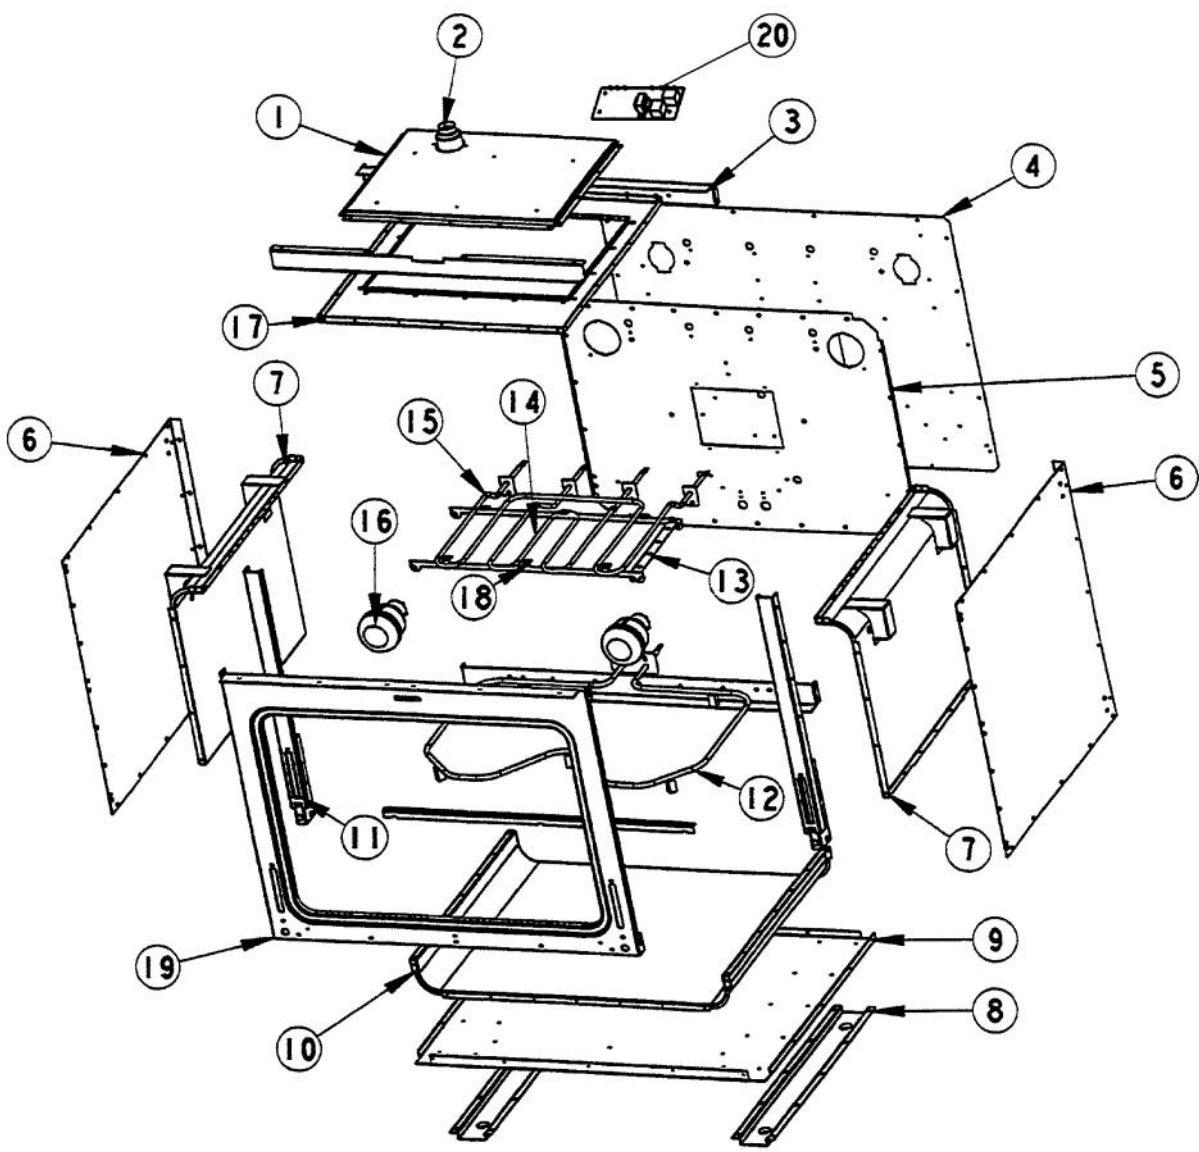

Ref #	Part Number	Qty.	Description
1	B2004311		BROILER TOP (27) (VESO176/DO276)
2	PM010014		SMOKE ELIMINATOR (VDSC)
3	A2004307		REAR OVEN SUPPORT (VESO176/DO276)
4	A1004305		BACK INSULATION RETAINER(27OVEN)
5	E9104304		OVEN BACK (VESO176/DO276)
6	A2002904		SIDE INSULATION RETAINER
7	G9102736		OVEN SIDE ASSY (VDSC)
8	A2002902		RUNNER
9	A2002961		BOTTOM INSULATION RETAINER(VEDO/SO)
10	E9104303		OVEN BOTTOM (VEDO275/VESO175)
11	PC020016		HINGE RECEIVER (VEDO/VEDO)
12	PJ010012		BAKE ELEMENT (VESO176/VEDO276)240V
13	B2002489		THERMAL BULB SHIELD (VDSC)
14	PJ010001		BROIL ELEMENT 240V
15	PJ010011		OUTSIDE BROIL ELEMENT (27 OVEN)240
16	PE050009		OVEN LIGHT SOCKET - 36 BUILT-IN
17	E9104302		OVEN TOP (VEDO276/VESO176)
18	B2004315		BROIL ELEMENT BRKT (VESO176/DO276)
19	G9104301		OVEN FRONT FRAME ASSY (VESO176/276)
20	G5007603		PRE-HEAT BOARD KIT (VESO105/176)
	PE070308		PRE-HEAT BOARD
No.	PB020071		CONDUIT - FLEXIBLE (48)
No.	PB040070		CONDUIT FITTING (90 DEG)
No.	A2005795		CONDUIT MOUNTING BRACKET
No.	PE070317		VEDO/VESO PREHEAT HARNESS
No.	PJ030022		HIGH LIMIT SWITCH