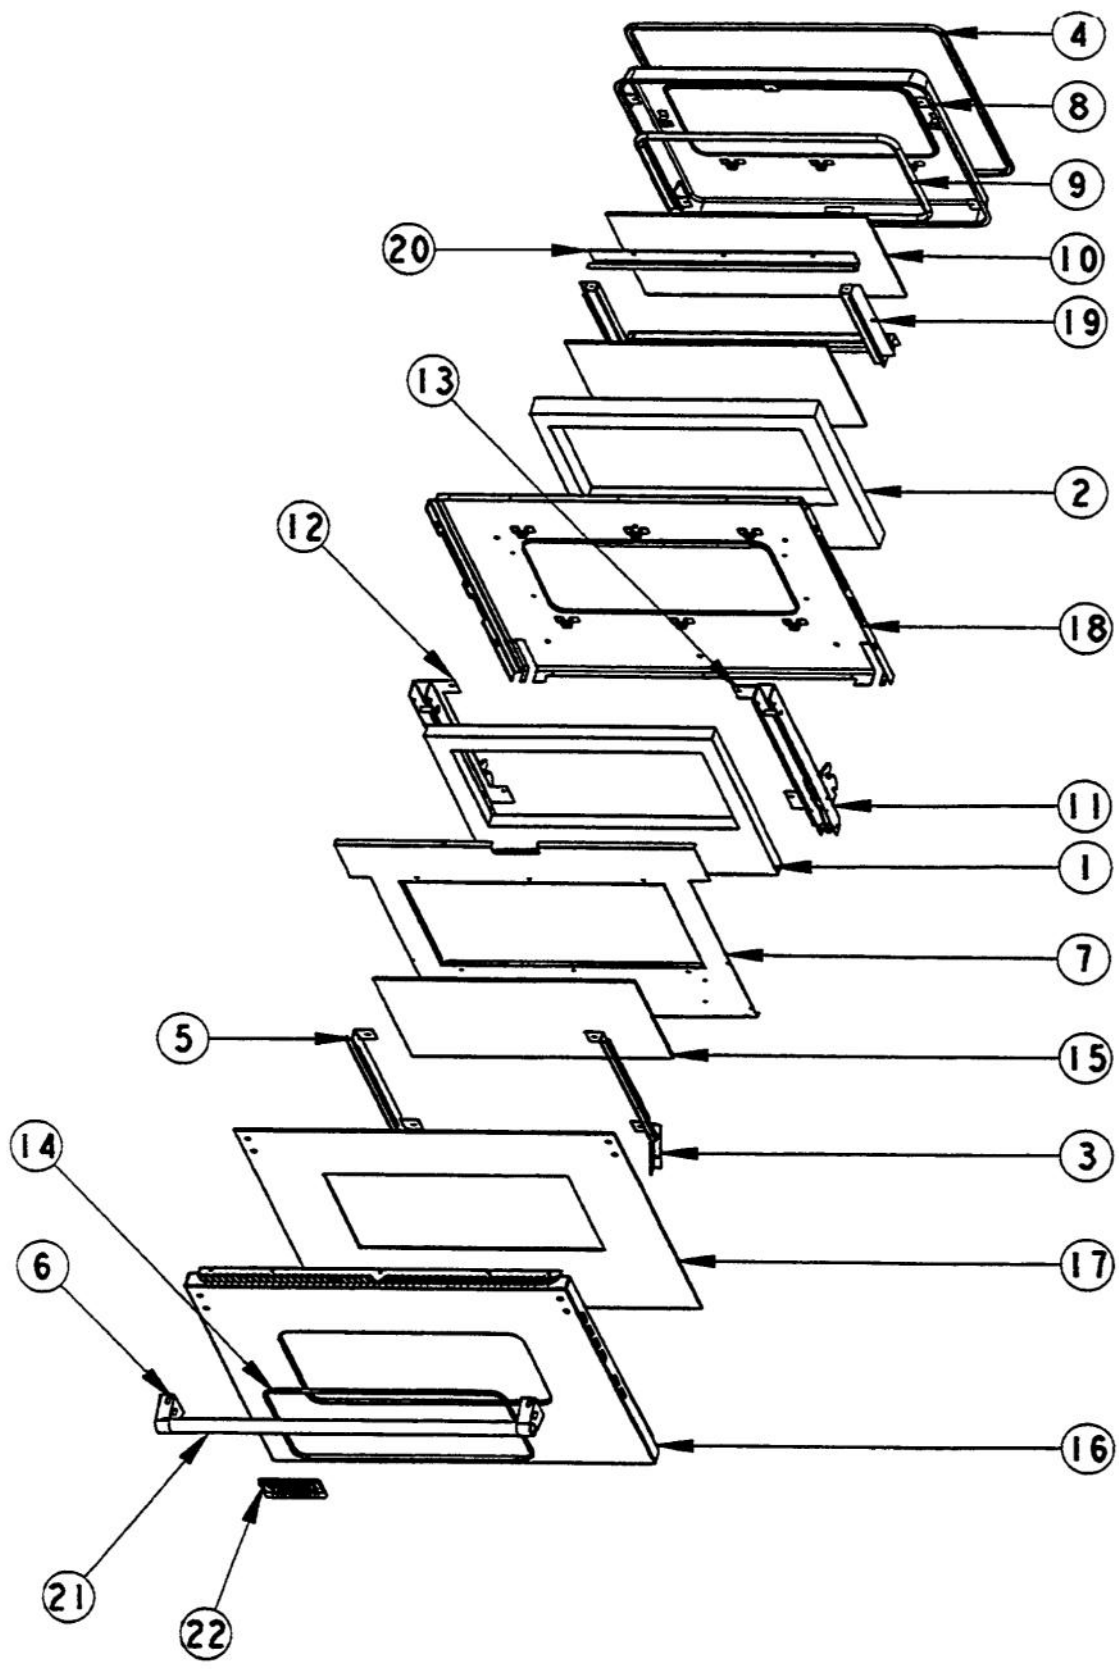

Ref #	Part Number	Qty.	Description
1	PE040071		SIDE TRIM-EXTRUDED (VESO105)
2	PE040219		BOTTOM TRIM
3	H9108575		27 UPPER FRONT FRAME ASSY
4	PC020016		HINGE RECEIVER (VEDO/VEDO)
5	PJ010012		BAKE ELEMENT (VESO176/VEDO276)240V
6	E9104309		CONVECTION FAN COVER
7	PJ010003		CONVECTION ELEMENT (VDSC) 240V
8	PE050005		CONVECTION FAN ASSY
9	A2002595		CONVECTION FAN BOX (VDSC)
10	PE050009		OVEN LIGHT SOCKET - 36 BUILT-IN
11	PB020117		DESIGNER OVEN VENT
12	PM010014		SMOKE ELIMINATOR (VDSC)
13	B2004311		BROILER TOP (27) (VESO176/DO276)
14	B2004315		BROIL ELEMENT BRKT (VESO176/DO276)
15	PJ010011		OUTSIDE BROIL ELEMENT (27 OVEN)240
16	PJ010001		BROIL ELEMENT 240V
17	E9104302		OVEN TOP (VEDO276/VESO176)
18	A2007877		27 UPPER OUTER BACK
19	A2006182		AIR SCOOP
20	A1006190		SINGLE OVEN COVER PLATE
21	A2006324		VENT SIDE LH
22	A2006323		VENT SIDE RH
23	A2006326		LOWER AIR VENT SINGLE
24	A2006189		SINGLE OVEN FLUE COVER
25	PJ030002		AUTO RESET (SELF-CLEAN) VDSC
26	PB060048		OVEN RACK - 27
27	PB060030		RACK SUPT REPL PB060010
NI	PE050115		MEAT PROBE JACK
NI	PM010160		MEAT PROBE JACK COVER