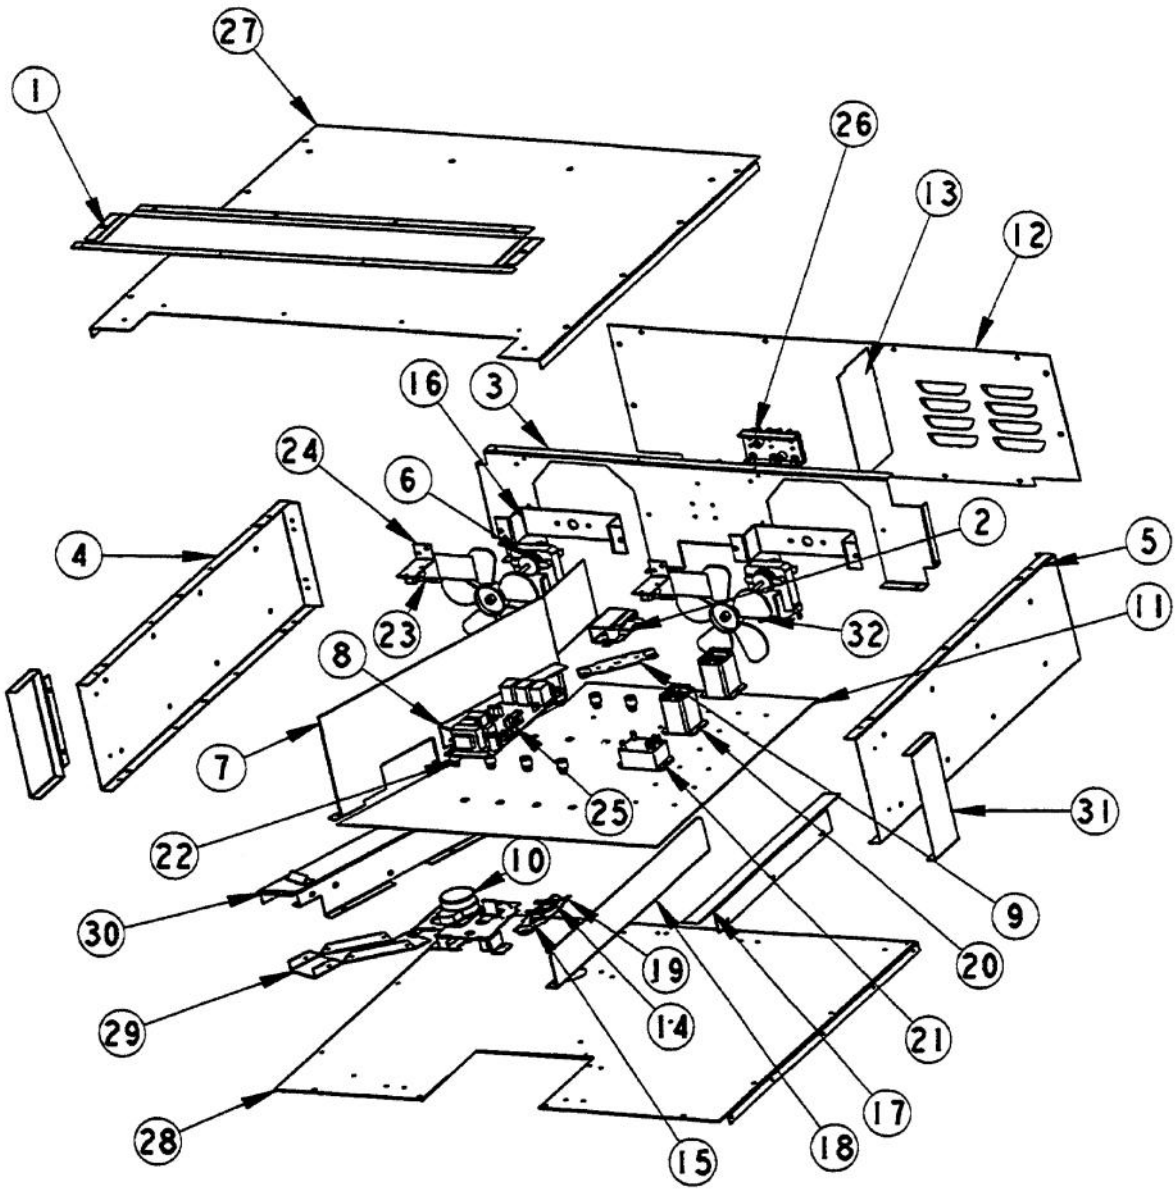

Ref #	Part Number	Qty.	Description
1	A2007699		CABINET SIDE LH
2	A2007698		CABINET SIDE RH
3	A2008558		27 TOP REAR COVER
4	A2008543		TOP CHANNEL
5	A2008556		27 CABINET TOP
6	PE050087		BLOWER ASSEMBLY - DESIGNER SERIES
7	PJ030002		AUTO RESET (SELF-CLEAN) VDSC
8	PE070472		ELECTRONIC CONTROL BOARD
9	A2009884		AUTO RESET BRACKET
10	E9108559		TOP VENT COVER 27
11	PE050059		HI-LIMIT SWITCH
12	A2008526		SELECTOR BRACKET
13	PJ030011		SWITCH (2-POSITION) VESO105
14	PJ030001		SELECTOR SWITCH (8-POSITION) VDSC
15	A2008527		CLOCK BRACKET
16	PE050213		PRO 120V DIGITAL CLOCK
17	PJ030037		SUB TO PS500033 - SELF CLEAN THERMOSTAT
18	PE050112		DOOR LATCH
19	PE050019		OVEN LIGHT SWITCH (VGSO166) 90-DEG.
20	PE070147		TERMINAL BLOCK
21	B9208563		27 SINGLE CONTROL PANEL
	C9208563BK		27 SINGLE CONTROL PANEL XBKX
	C9208563WH		27 SINGLE CONTROL PANEL XWHX
22	PE050024		OVEN IND. LIGHT (LIGHT HOUSING)
23	PE050023		OVEN IND. LIGHT (LENS & BEZEL)
24	PB010152		KNOB BEZEL-CHROME (30 B-IN OVEN)
	PB010153		KNOB BEZEL-XBRX (30 B-IN OVEN)
25	PB010163		OVEN LIGHT SWITCH KNOB BK
	PB010164		OVEN LIGHT SWITCH KNOB XWHX (VESO/D
26	PB010248		CLOCK BUTTON
	PB010249		PUSH BUTTON WHITE
27	PB010148		SELECTOR KNOB-XBKX (30DOUBLE OVEN
	PB010149		SELECTOR KNOB-XWHX (30 B-IN OVEN)
28	PB010165		TIME MANUAL KNOB XBKX (VESO/VEDO)
	PB010166		TIME MANUAL KNOB XWHX (VESO/VEDO)
29	PE040085		TOP EXTRUSION (27VESO/DO)
30	PE040217		LOWER CONTROL PANEL EXTRUSION
31	PB010150		T/STAT KNOB-XBKX (30 B-IN OVEN)
	PB010151		T/STAT KNOB-XWHX (30 B-IN OVEN)