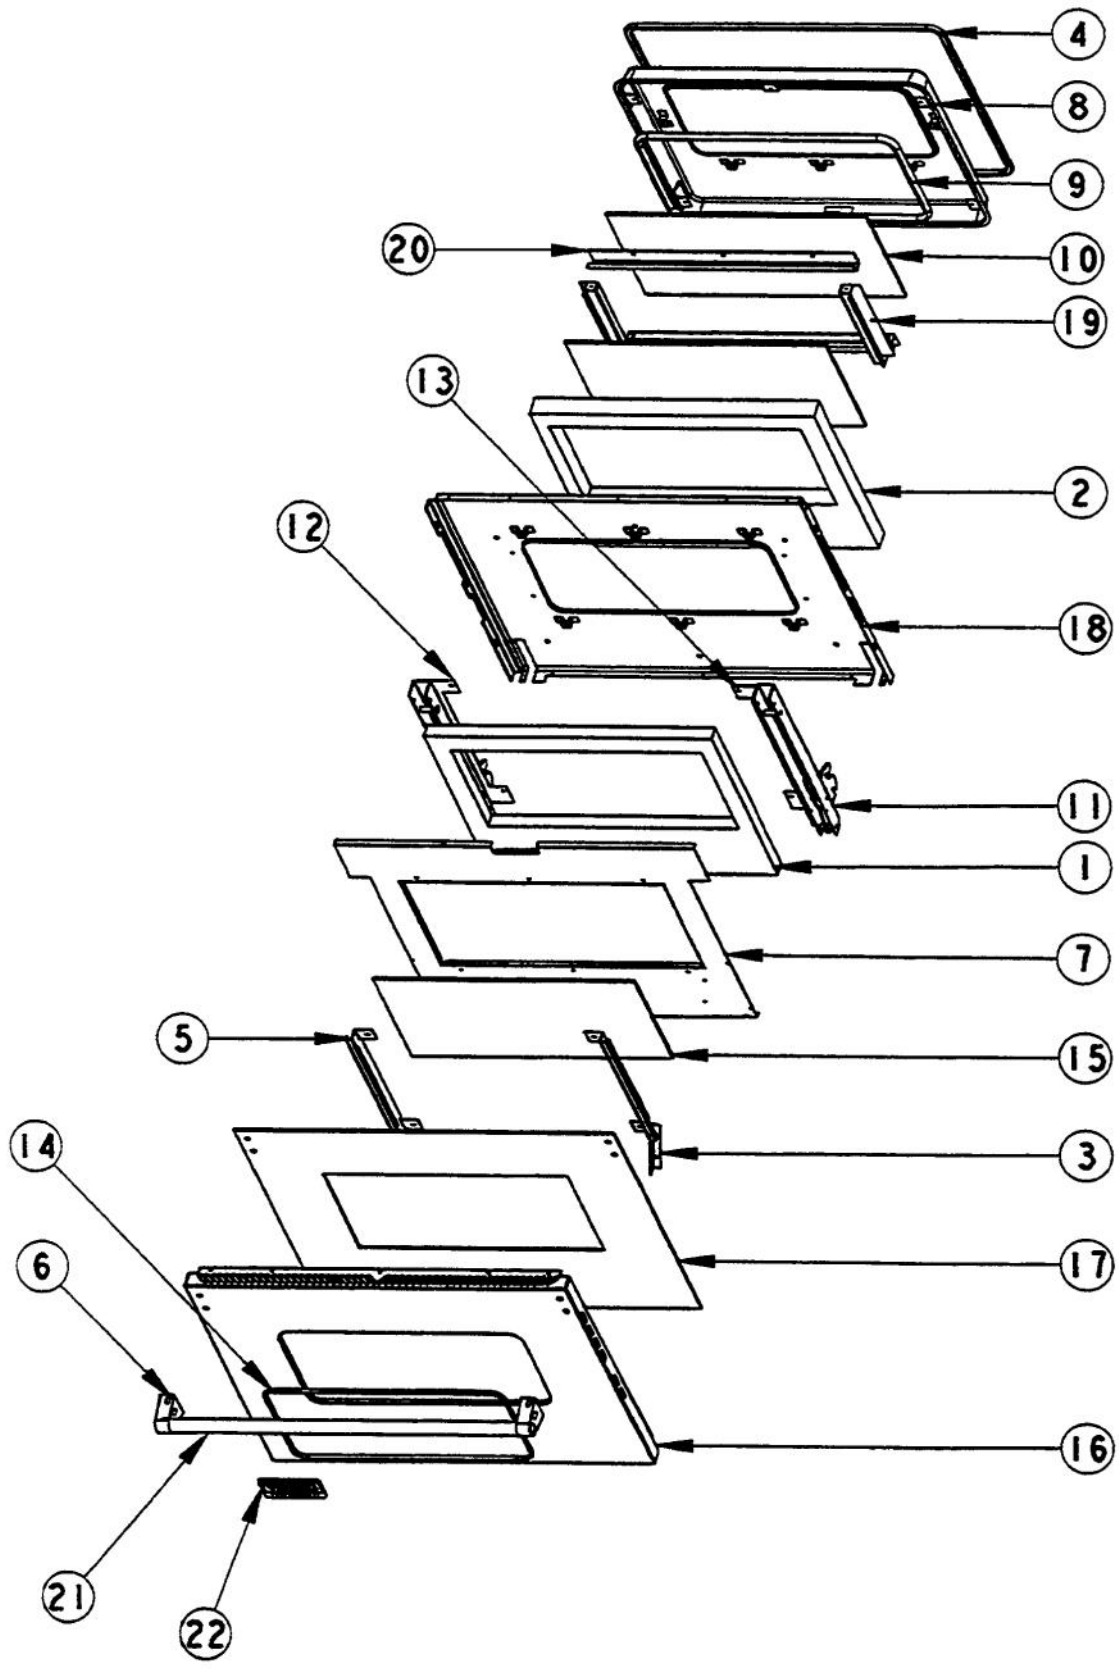

Ref #	Part Number	Qty.	Description
NI	G3204338AL		DOOR ASSY XALX (VESO176/DO276)
NI	G3204338ALBR		DOOR ASSY XAL/BRX (VESO176/DO276)
NI	G3204338BK		DOOR ASSY XBKX (VESO176/DO276)
NI	G3204338BKBR		DOOR ASSY XBK/BRX (VESO176/DO276)
NI	G3204338BT		DOOR ASSY XBTX (VESO176/DO276)
NI	G3204338BTBR		DOOR ASSY XBT/BRX (VESO176/DO276)
NI	G3204338BU		DOOR ASSY XBUX (VESO176/DO276)
NI	G3204338BUBR		DOOR ASSY XBU/BRX (VESO176/DO276)
NI	G3204338CB		DOOR ASSY XCBX (VESO176/DO276)
NI	G3204338CBBR		DOOR ASSY XCB/BRX (VESO176/DO276)
NI	G3204338EP		DOOR ASSY XEPX (VESO176/DO276)
NI	G3204338EPBR		DOOR ASSY XEP/BRX (VESO176/DO276)
NI	G3204338FG		DOOR ASSY XFGX (VESO176/DO276)
NI	G3204338FGBR		DOOR ASSY XFG/BRX (VESO176/DO276)
NI	G3204338GG		DOOR ASSY XGGX (VESO176/DO276)
NI	G3204338GGBR		DOOR ASSY XGG/BRX (VESO176/DO276)
NI	G3204338LE		DOOR ASSY XLEX (VESO176/DO276)
NI	G3204338LEBR		DOOR ASSY XLE/BRX (VESO176/DO276)
NI	G3204338MJ		DOOR ASSY XMJX (VESO176/DO276)
NI	G3204338MJBR		DOOR ASSY XMJ/BRX (VESO176/DO276)
NI	G3204338SG		DOOR ASSY XSGX (VESO176/DO276)
NI	G3204338SGBR		DOOR ASSY XSG/BRX (VESO176/DO276)
NI	G3204338SS		DOOR ASSY XSSX (VESO176/DO276)
NI	G3204338SSBR		DOOR ASSY XSS/BRX (VESO176/DO276)
NI	G3204338VB		DOOR ASSY XVBX (VESO176/DO276)
NI	G3204338VBBR		DOOR ASSY XVB/BRX (VESO176/DO276)
NI	G3204338WH		DOOR ASSY XWHX (VESO176/DO276)
NI	G3204338WHBR		DOOR ASSY XWH/BRX (VESO176/DO276)
1	PB070034		INSULATION-TRS-10 1 X 20 X 3'
2	PB070038		TRS-10 2 X 24 X 3' INSULATION
3	A2002497		DOOR GUIDE ANGLE VDSC
4	PB070041		SUB TO 000623-000 - DOOR GASKET(3/8DIA.) (VDSC)
5	A2002367		DOOR GLASS BRKT
6	PE030001		BRACKET, DOOR, HANDLE
6	PE030001PVD		END CAP DOOR HANDLE XBR
7	A2004332		DOOR INSULATION RETAINER (27OVEN)
8	G50010124		VESO176/VEDO276 DR LINER SVC-KIT
9	PB070040		FIBERGLASS ROPE
10	PE060023		HEAT TREATED DR GLASS(27WALL OVEN)
11	PC020188		DOOR HINGE
12	A2008437		HINGE BRACKET - LH
13	A2002962		HINGE BRACKET - RH (VEDO/VESO)
14	PE060050		J-MOLD XCHROMEX (27 OVEN)
14	PE060051		J-MOLD XBRX (27 OVEN)
15	PE060022		OUTER DOOR GLASS (27 WALL OVEN)
16	B2004326		OUTSIDE DOOR PANEL(VEDO276/VESO176)
16	C9004326AL		OUTER DOOR PAN XALX (27OVEN)
16	C9004326BK		OUTER DOOR PAN XBKX (27OVEN)
16	C9004326BT		OUTER DOOR PAN XBTX (27OVEN)
16	C9004326BU		OUTER DOOR PAN XBUX (27OVEN)
16	C9004326CB		OUTER DOOR PAN XCBX (27OVEN)
16	C9004326EP		OUTER DOOR PAN XEPX (27OVEN)
16	C9004326FG		OUTER DOOR PAN XFGX (27OVEN)
16	C9004326GG		OUTER DOOR PAN XGGX (27OVEN)
16	C9004326LE		OUTER DOOR PAN XLEX (27OVEN)
16	C9004326MJ		OUTER DOOR PAN XMJX (27OVEN)
16	C9004326SG		OUTER DOOR PAN XSGX (27OVEN)
16	C9004326VB		OUTER DOOR PAN XVBX (27OVEN)
16	C9004326WH		OUTER DOOR PAN XWHX (27OVEN)
17	J1004330		DOOR HEAT SINK (VESO176/DO276)