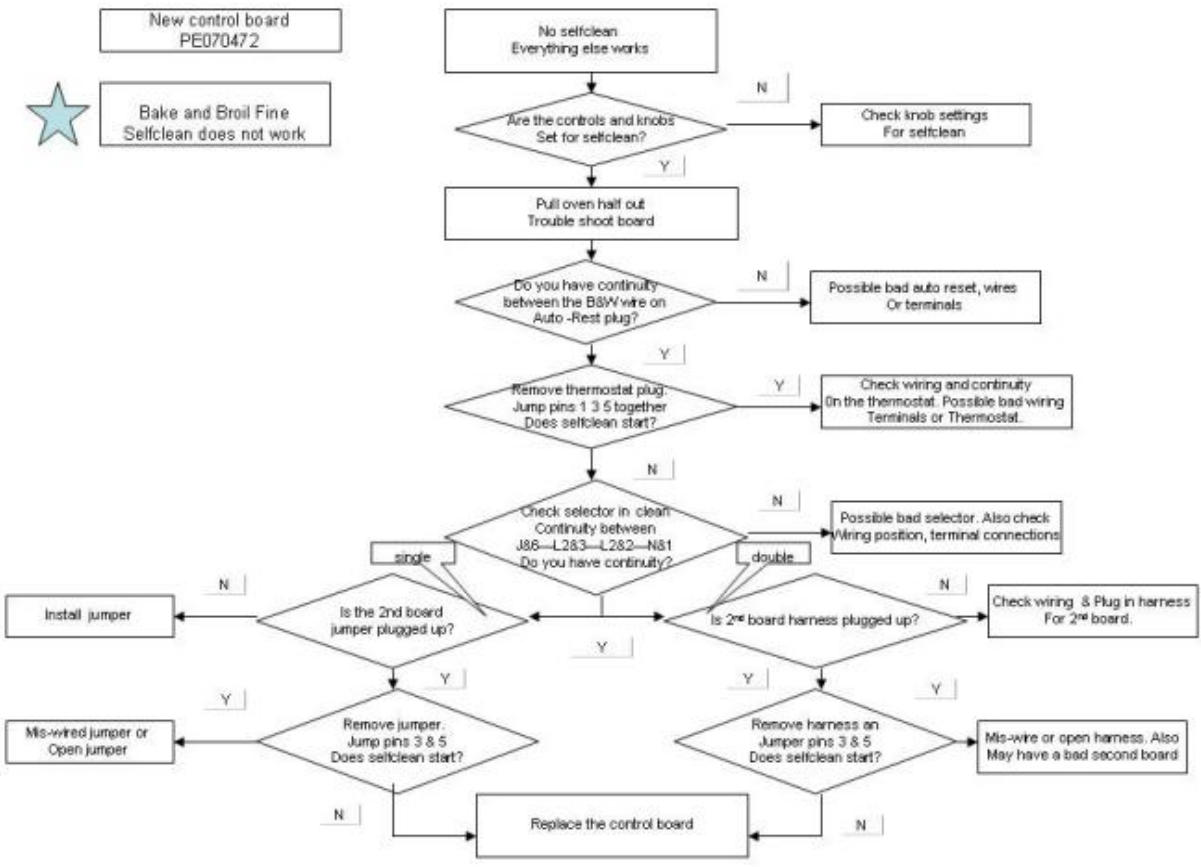

Ref #	Part Number	Qty.	Description
17	J1004330		DOOR HEAT SINK (VESO176/DO276)
18	G50010124		VESO176/VEDO276 DR LINER SVC-KIT
19	E9102179		WINDOW LINER-SIDE (VDSC)
20	E9102178		WINDOW LINER-TOP/BTM (VDSC)
21	PE030074		DOOR HANDLE SS (27 WALL OVEN)
21	PE030075		DOOR HANDLE BR (27 WALL OVEN)
22	PE010016		NAMEPLATE, LOGO, PRO
22	PE010017		LOGO (VGSO,VEDO,VGDO,VUD) XWH/CHR
22	PE010079		4.5 LOGO/VIKING PROF, BK/BR
22	PE010080		4.5 LOGO/VIKING PROF XWH/BR
NI	B1009167		HINGE CLIP
NI	PD020032		SRW-8(A)X3/8PH.WFR HD 7/16DIAXNICL