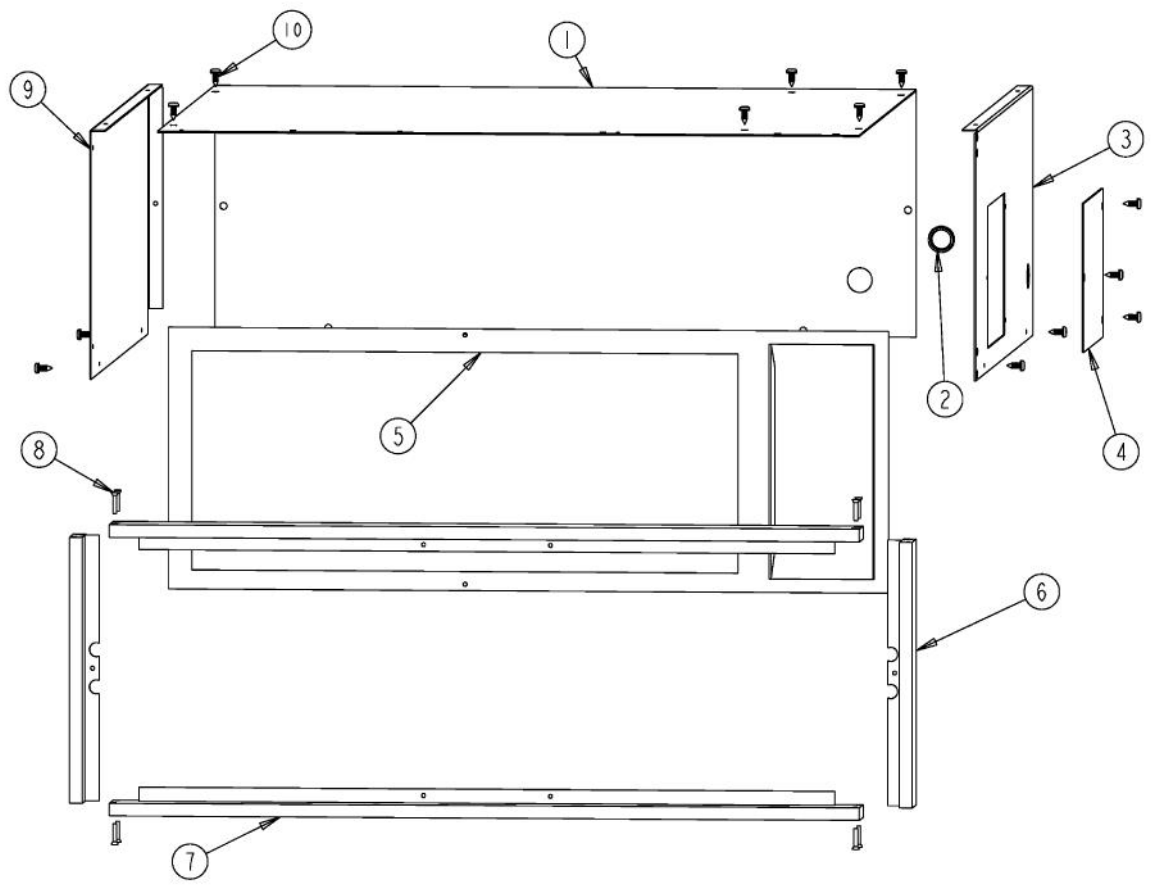

Ref #	Part Number	Qty.	Description
1	PD020010		10 X 3/8 GREEN GROUNDING SCREW
2	PD020009		10 X 1 PH. HD. PAN HD. SMS
3	PE070147		TERMINAL BLOCK
4	A2002195		POWER CORD MOUNTING BRKT (VDSC)
5	PD020076		6-32 X 3/8 PHILL PAN MS
6	A2006075		THERMOSTAT SPACER, DESIGNER
7	PB010167		THERMOSTAT
8	A1002457		POWER CORD MOUNTING STRAP (VDSC)
9	PE050024		OVEN IND. LIGHT (LIGHT HOUSING)
10	B20013480		CONTROL PANEL XSSX (VEWD/DEWD)
11	PB010278		T/STAT KNOB-XBKX (B-IN OVEN)
11	PB010279		T/STAT KNOB-XWHX (B-IN OVEN)
12	PE040326		DEWD/VEWD CONTROL PANEL GRAPHIC
13	PE050023		OVEN IND. LIGHT (LENS & BEZEL)
14	PD020087		10 X 1/2 PAN PH. TEK ZINC
15	A20015286		INSULATION PANEL (VEWD)

Ref #	Part Number	Qty.	Description
1	B20015277		30 I/S TOP PANEL (VEWD103)
2	B2004132		REAR RACK - 30 (VEWD)
3	B2004176		REAR INSIDE PANEL - 30 (VEWD)
4	PC040019		POP RIVET (0.125 GR X 0.156 DIA)
5	B20015285		INSIDE PANEL RH (VEWD)
6	PC020022		WARMING DRAWER SLIDES
7	B2004125		DRAWER STOP 27
8	B20016091		GASKET FRAME (VEWD103)
9	PD020087		10 X 1/2 PAN PH. TEK ZINC
10	B20015284		INSIDE PANEL LH (VEWD)
11	PD020076		6-32 X 3/8 PHILL PAN MS
NI	G3004143		WARMING DRAWER WELD ASSY - (30) (BEFORE 06/22/06)
12	G31015251		WARMING DRAWER ASSY (30) (AFTER 06/22/06)
13	B2004131		FRONT RACK - 30 (VEWD)
14	PA030005		6OZ. STAINLESS STEEL BOWL (6960)

Ref #	Part Number	Qty.	Description
1	PJ010009		ELEMENT - 30 (VEWD)
2	B2004141		BRACKET
3	PD020087		10 X 1/2 PAN PH. TEK ZINC
4	A20015274		WARMING DRAWER BOTTOM - 30
5	A2007075		30`` WARMING DRAWER BRKT
6	B20015280		BOTTOM INSIDE PANEL - 30 (VEWD)
7	PD030009		CLAMP, AL-8 (.500)
8	B2004148		THERMAL BULB BRKT (VEWD)
9	B2004147		ELEMENT BRACKET (VEWD)