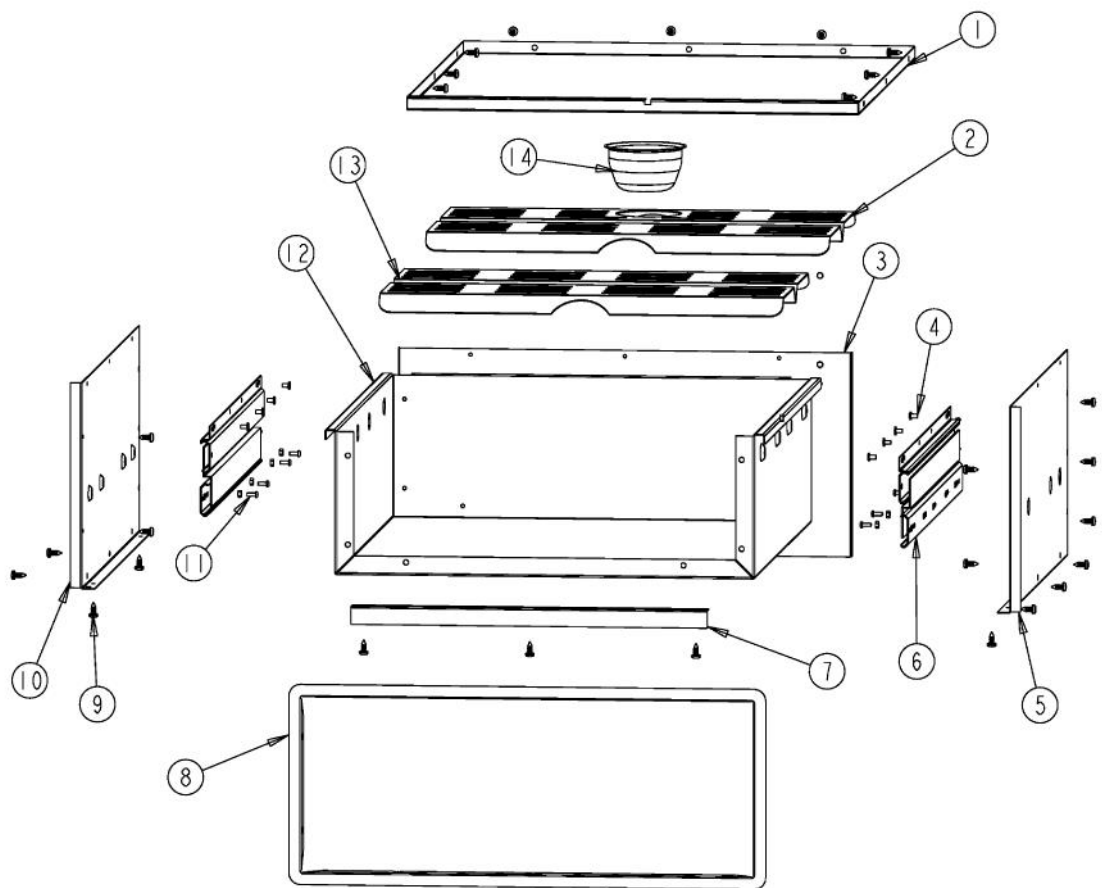

Ref #	Part Number	Qty.	Description
1	PD020010		10 X 3/8 GREEN GROUNDING SCREW
2	PD020009		10 X 1 PH. HD. PAN HD. SMS
3	PE070147		TERMINAL BLOCK
4	A2002195		POWER CORD MOUNTING BRKT (VDSC)
5	PD020076		6-32 X 3/8 PHILL PAN MS
6	A2006075		THERMOSTAT SPACER, DESIGNER
7	PB010167		THERMOSTAT
8	A1002457		POWER CORD MOUNTING STRAP (VDSC)
9	PE050024		OVEN IND. LIGHT (LIGHT HOUSING)
10	B20013480		CONTROL PANEL XSSX (VEWD/DEWD)
11	PB010278		T/STAT KNOB-XBKX (B-IN OVEN)
11	PB010279		T/STAT KNOB-XWHX (B-IN OVEN)
12	PE040326		DEWD/VEWD CONTROL PANEL GRAPHIC
13	PE050023		OVEN IND. LIGHT (LENS & BEZEL)
14	PD020087		10 X 1/2 PAN PH. TEK ZINC
15	A20015286		INSULATION PANEL (VEWD)

Ref #	Part Number	Qty.	Description
1	B20015277		30 I/S TOP PANEL (VEWD103)
2	B2004132		REAR RACK - 30 (VEWD)
3	B2004176		REAR INSIDE PANEL - 30 (VEWD)
4	PC040019		POP RIVET (0.125 GR X 0.156 DIA)
5	B20015285		INSIDE PANEL RH (VEWD)
6	PC020022		WARMING DRAWER SLIDES
7	B2004125		DRAWER STOP 27
8	B20016091		GASKET FRAME (VEWD103)
9	PD020087		10 X 1/2 PAN PH. TEK ZINC
10	B20015284		INSIDE PANEL LH (VEWD)
11	PD020076		6-32 X 3/8 PHILL PAN MS
NI	G3004143		WARMING DRAWER WELD ASSY - (30) (BEFORE 06/22/06)
12	G31015251		WARMING DRAWER ASSY (30) (AFTER 06/22/06)
13	B2004131		FRONT RACK - 30 (VEWD)
14	PA030005		6OZ. STAINLESS STEEL BOWL (6960)

Ref #	Part Number	Qty.	Description
1	PJ010009		ELEMENT - 30 (VEWD)
2	B2004141		BRACKET
3	PD020087		10 X 1/2 PAN PH. TEK ZINC
4	A20015274		WARMING DRAWER BOTTOM - 30
5	A2007075		30`` WARMING DRAWER BRKT
6	B20015280		BOTTOM INSIDE PANEL - 30 (VEWD)
7	PD030009		CLAMP, AL-8 (.500)
8	B2004148		THERMAL BULB BRKT (VEWD)
9	B2004147		ELEMENT BRACKET (VEWD)