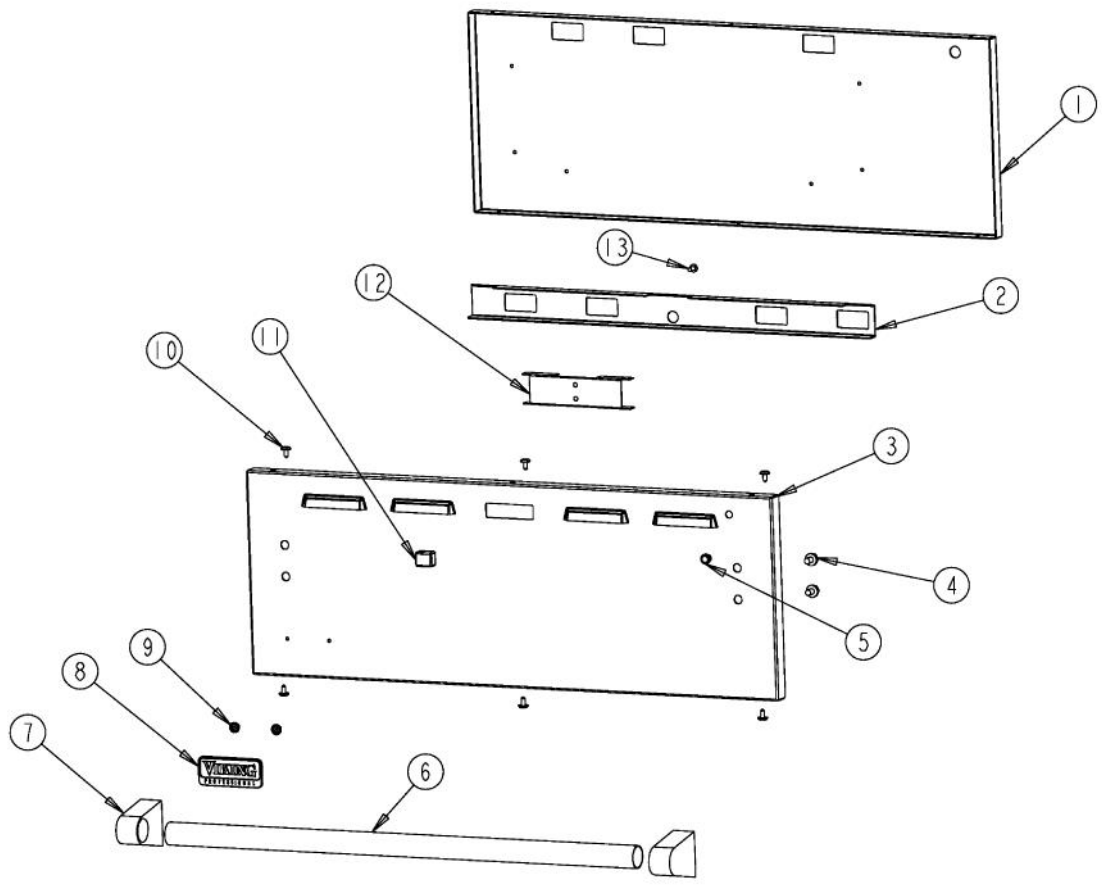

Ref #	Part Number	Qty.	Description
1	B20013426		I/S DOOR PANEL 30 (VEWD103) (BEFORE 06/01/06)
NI	B20015254		I/S DOOR PANEL (VEWD103) (AFTER 06/01/06)
2	B20013429		DOOR SLIDE (VEWD103/163)
3	B20013425		OUTER DOOR PANEL - SS?
3	C92013432AL		O/S DOOR PANEL XSLK SCREENX XALX (VEWD173)
3	C92013432BK		O/S DOOR PANEL XSLK SCREENX XBKX (VEWD173)
3	C92013432BT		O/S DOOR PANEL XSLK SCREENX XBTX (VEWD173)
3	C92013432BU		O/S DOOR PANEL XSLK SCREENX XBUX (VEWD173)
3	C92013432CB		O/S DOOR PANEL XSLK SCREENX XCBX (VEWD173)
3	C92013432EP		O/S DOOR PANEL XSLK SCREENX XEPX (VEWD173)
3	C92013432FG		O/S DOOR PANEL XSLK SCREENX XFGX (VEWD173)
3	C92013432GG		O/S DOOR PANEL XSLK SCREENX XGGX (VEWD173)
3	C92013432LE		O/S DOOR PANEL XSLK SCREENX XLEX (VEWD173)
3	C92013432MJ		O/S DOOR PANEL XSLK SCREENX XMJX (VEWD173)
3	C92013432SG		O/S DOOR PANEL XSLK SCREENX XSGX (VEWD173)
3	C92013432VB		O/S DOOR PANEL XSLK SCREENX XVBX (VEWD173)
3	C92013432WH		O/S DOOR PANEL XSLK SCREENX XWHX (VEWD173)
4	PD010019		BLT-1/4-20X3/8HEX WASHER SERATED
5	PE050023		OVEN IND. LIGHT (LENS & BEZEL)
6	PE030179		30 PROF. DOOR HANDLE
6	PE030179PVD		30 PROF. DOOR HANDLE XPV DX 24.907
7	PE030001		BRACKET, DOOR, HANDLE
7	PE030001PVD		END CAP DOOR HANDLE XBR
8	PE010142		3 LOGO XBKXXCHROME
9	PD030006		CAPPED WASHER PAL NUT
10	PD020032		SRW-8(A)X3/8PH.WFR HD 7/16DIAXNICL
11	PA010072		MOISTURE SELECTOR KNOB XBKX (VEWD)
11	PA010073		MOISTURE SELECTOR KNOB XWHX (VEWD)
12	B20013430		KNOB BRKT (VEWD)
13	PD020072		NO.8-32 X 3/8 PH PH MS (VEWD)
NI	G32013427AL		30 DOOR ASSY XALX (VEWD103) (BEFORE 06/22/06)
NI	G32013427ALBR		30 DOOR ASSY XALXBRX (VEWD103) (BEFORE 06/22/06)
NI	G32013427BK		30 DOOR ASSY XBKX (VEWD103) (BEFORE 06/22/06)
NI	G32013427BKBR		30 DOOR ASSY XBKXBRX (VEWD103) (BEFORE 06/22/06)
NI	G32013427BT		30 DOOR ASSY XBTX (VEWD103) (BEFORE 06/22/06)
NI	G32013427BTBR		30 DOOR ASSY XBTXBRX (VEWD103) (BEFORE 06/22/06)
NI	G32013427BU		30 DOOR ASSY XBUX (VEWD103) (BEFORE 06/22/06)
NI	G32013427BUBR		30 DOOR ASSY XBUXBRX (VEWD103) (BEFORE 06/22/06)
NI	G32013427CB		30 DOOR ASSY XCBX (VEWD103) (BEFORE 06/22/06)
NI	G32013427CBBR		30 DOOR ASSY XCBXBRX (VEWD103) (BEFORE 06/22/06)
NI	G32013427EP		30 DOOR ASSY XEPX (VEWD103) (BEFORE 06/22/06)
NI	G32013427EPBR		30 DOOR ASSY XEPXBRX (VEWD103) (BEFORE 06/22/06)
NI	G32013427FG		30 DOOR ASSY XFGX (VEWD103) (BEFORE 06/22/06)
NI	G32013427FGBR		30 DOOR ASSY XFGXBRX (VEWD103) (BEFORE 06/22/06)