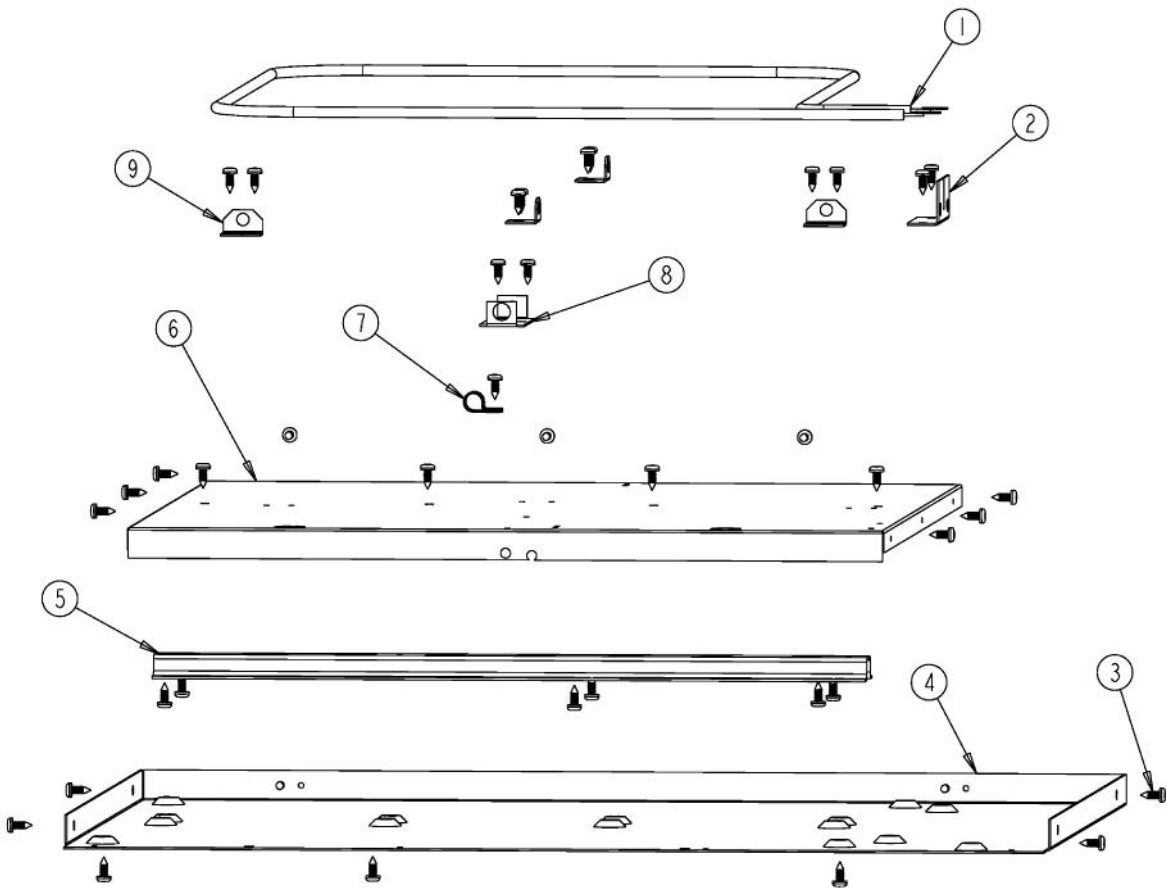

Ref #	Part Number	Qty.	Description
1	PD020010		10 X 3/8 GREEN GROUNDING SCREW
2	PD020009		10 X 1 PH. HD. PAN HD. SMS
3	PE070147		TERMINAL BLOCK
4	A2002195		POWER CORD MOUNTING BRKT (VDSC)
5	PD020076		6-32 X 3/8 PHILL PAN MS
6	A2006075		THERMOSTAT SPACER, DESIGNER
7	PB010167		THERMOSTAT
8	A1002457		POWER CORD MOUNTING STRAP (VDSC)
9	PE050024		OVEN IND. LIGHT (LIGHT HOUSING)
10	B20013480		CONTROL PANEL XSSX (VEWD/DEWD)
11	PB010278		T/STAT KNOB-XBKX (B-IN OVEN)
11	PB010279		T/STAT KNOB-XWHX (B-IN OVEN)
12	PE040326		DEWD/VEWD CONTROL PANEL GRAPHIC
13	PE050023		OVEN IND. LIGHT (LENS & BEZEL)
14	PD020087		10 X 1/2 PAN PH. TEK ZINC
15	A20015286		INSULATION PANEL (VEWD)

Ref #	Part Number	Qty.	Description
1	PJ010009		ELEMENT - 30 (VEWD)
2	B2004141		BRACKET
3	PD020087		10 X 1/2 PAN PH. TEK ZINC
4	A20015274		WARMING DRAWER BOTTOM - 30
5	A2007075		30`` WARMING DRAWER BRKT
6	B20015280		BOTTOM INSIDE PANEL - 30 (VEWD)
7	PD030009		CLAMP, AL-8 (.500)
8	B2004148		THERMAL BULB BRKT (VEWD)
9	B2004147		ELEMENT BRACKET (VEWD)

Ref #	Part Number	Qty.	Description
1	A20015288		OUTER TOP PANEL (VEWD103)
2	PD040005		SNAP BUSHING - 7/8
3	A20015283		OUTER SIDE PANEL RH (VEWD)
4	A1004135		ACCESS PLATE (VEWD)
5	B20013488		FRONT FRAME 30 (VEWD)
6	PE040290		SIDE TRIM (VEWD)
7	PE040288		TOP/BOTTOM TRIM
8	PD020150		NO.6 X 1/2 PH. CT. SK. SMS. ``SS``
9	A20015282		OUTER SIDE PANEL LH (VEWD)
10	PD020087		10 X 1/2 PAN PH. TEK ZINC