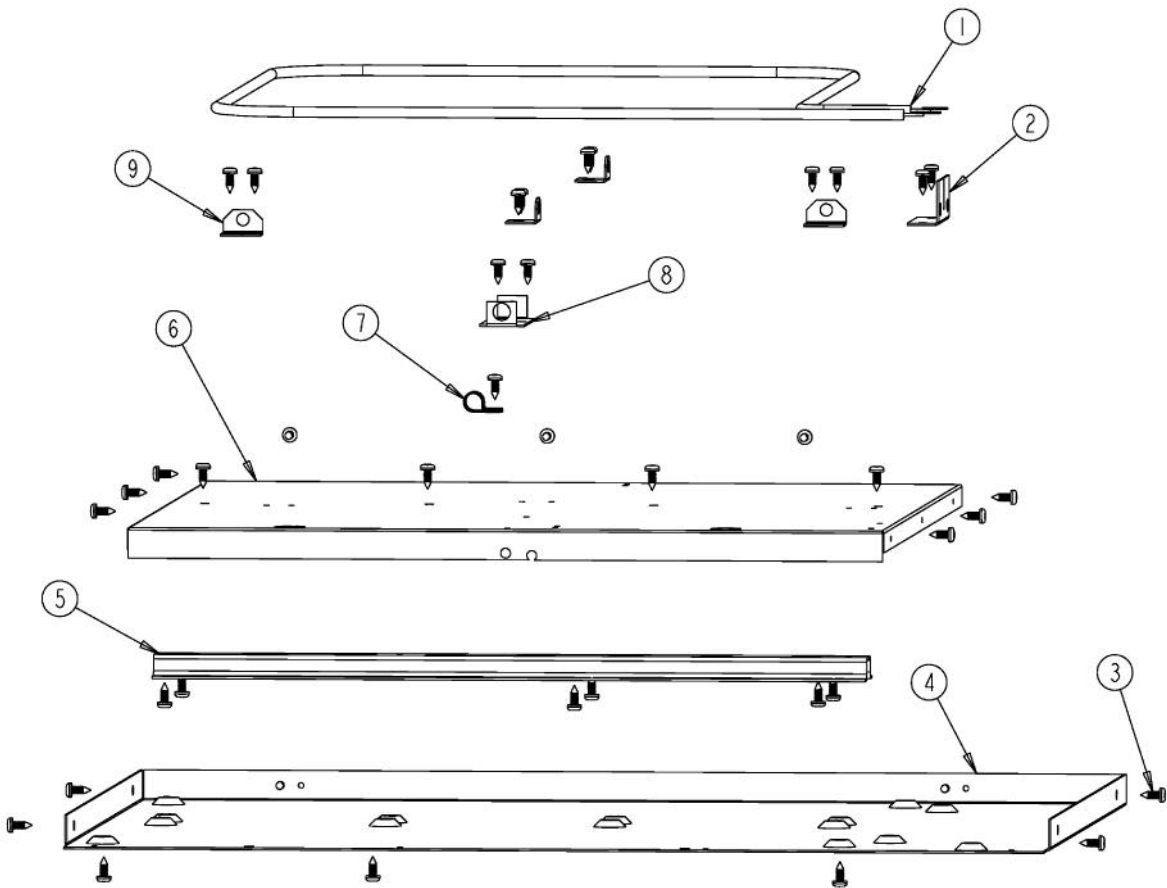

Ref #	Part Number	Qty.	Description
1	PD020010		10 X 3/8 GREEN GROUNDING SCREW
2	PD020009		10 X 1 PH. HD. PAN HD. SMS
3	PE070147		TERMINAL BLOCK
4	A2002195		POWER CORD MOUNTING BRKT (VDSC)
5	PD020076		6-32 X 3/8 PHILL PAN MS
6	A2006075		THERMOSTAT SPACER, DESIGNER
7	PB010167		THERMOSTAT
8	A1002457		POWER CORD MOUNTING STRAP (VDSC)
9	PE050024		OVEN IND. LIGHT (LIGHT HOUSING)
10	B20013480		CONTROL PANEL XSSX (VEWD/DEWD)
11	PB010278		T/STAT KNOB-XBKX (B-IN OVEN)
11	PB010279		T/STAT KNOB-XWHX ( B-IN OVEN)
12	PE040326		DEWD/VEWD CONTROL PANEL GRAPHIC
13	PE050023		OVEN IND. LIGHT (LENS & BEZEL)
14	PD020087		10 X 1/2 PAN PH. TEK ZINC
15	A20013478		INSULATION PANEL
NI	003005-002		8 - 18 X 1/2 ZN TRIV W/NO.6 TRUSS AB TAPPING SCREW XB...

Ref #	Part Number	Qty.	Description
1	PJ010010		ELEMENT - 27 (VEWD)
2	B2004141		BRACKET
3	PD020087		10 X 1/2 PAN PH. TEK ZINC
4	A2004181		OUTER BOTTOM PANEL
5	A2007077		27`` WARMING DRAWER BRKT
6	B2004185		BOTTOM INSIDE PANEL - 27 (VEWD)
7	PD030009		CLAMP, AL-8 (.500)
8	B2004158		OUTER SIDE PANEL LH (VEWDT)
9	B2004147		ELEMENT BRACKET (VEWD)

Ref #	Part Number	Qty.	Description
1	A2004182		OUTER TOP PANEL
2	PD040005		SNAP BUSHING - 7/8
3	A20013479		O/S PANEL - RH
NI	PB070072		WARMING DRAWER GASKET 6"/UNIT
4	A1004135		ACCESS PLATE (VEWD)
5	B20013489		FRONT FRAME (VEWD173)
6	PE040290		SIDE TRIM (VEWD)
7	PE040287		TOP / BOTTOM TRIM
8	PD020150		NO.6 X 1/2 PH. CT. SK. SMS. ``SS``
9	A20013482		O/S PANEL - LH
10	PD020087		10 X 1/2 PAN PH. TEK ZINC