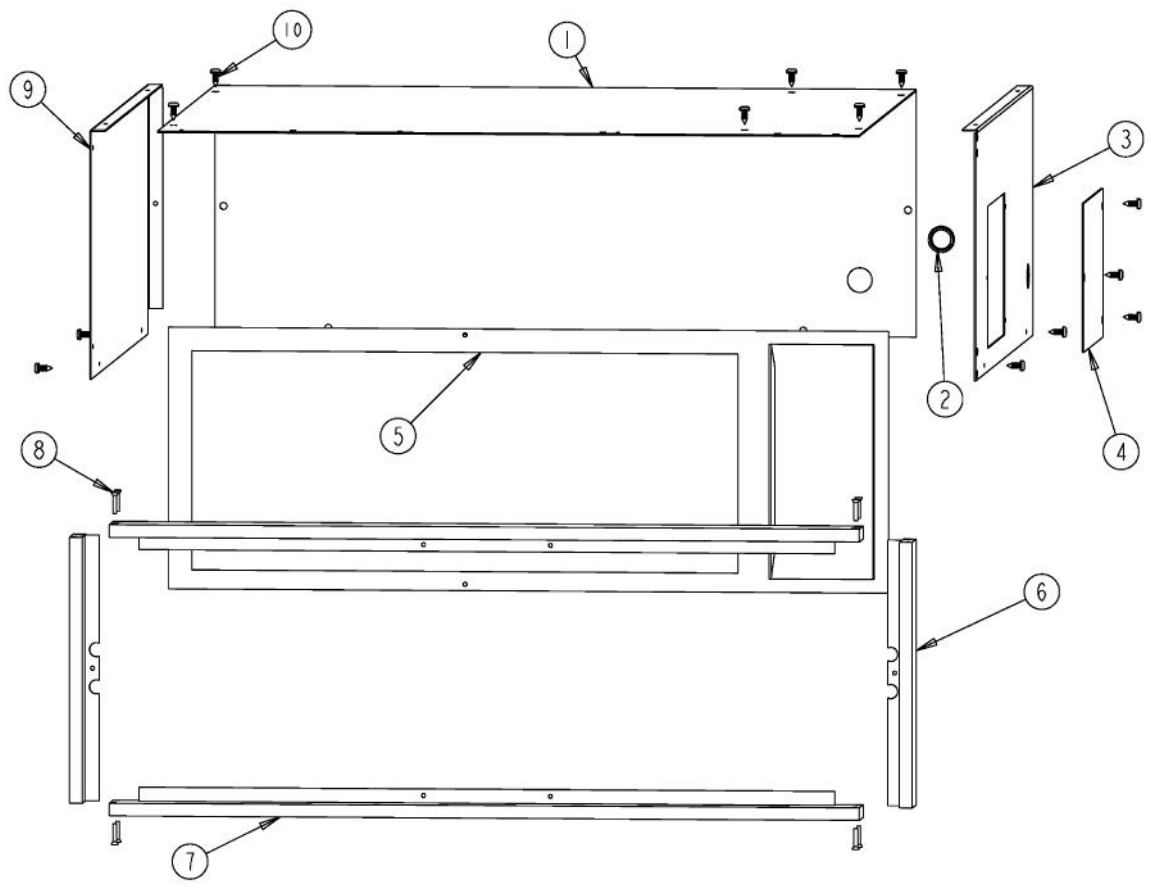

Ref #	Part Number	Qty.	Description
1	PD020010		10 X 3/8 GREEN GROUNDING SCREW
2	PD020009		10 X 1 PH. HD. PAN HD. SMS
3	PE070147		TERMINAL BLOCK
4	A2002195		POWER CORD MOUNTING BRKT (VDSC)
5	PD020076		6-32 X 3/8 PHILL PAN MS
6	A2006075		THERMOSTAT SPACER, DESIGNER
7	PB010167		THERMOSTAT
8	A1002457		POWER CORD MOUNTING STRAP (VDSC)
9	PE050024		OVEN IND. LIGHT (LIGHT HOUSING)
10	B20013480		CONTROL PANEL XSSX (VEWD/DEWD)
11	PB010278		T/STAT KNOB-XBKX (B-IN OVEN)
11	PB010279		T/STAT KNOB-XWHX ( B-IN OVEN)
12	PE040326		DEWD/VEWD CONTROL PANEL GRAPHIC
13	PE050023		OVEN IND. LIGHT (LENS & BEZEL)
14	PD020087		10 X 1/2 PAN PH. TEK ZINC
15	A20013478		INSULATION PANEL
NI	003005-002		8 - 18 X 1/2 ZN TRIV W/NO.6 TRUSS AB TAPPING SCREW XB...

Ref #	Part Number	Qty.	Description
1	PJ010010		ELEMENT - 27 (VEWD)
2	B2004141		BRACKET
3	PD020087		10 X 1/2 PAN PH. TEK ZINC
4	A2004181		OUTER BOTTOM PANEL
5	A2007077		27`` WARMING DRAWER BRKT
6	B2004185		BOTTOM INSIDE PANEL - 27 (VEWD)
7	PD030009		CLAMP, AL-8 (.500)
8	B2004158		OUTER SIDE PANEL LH (VEWDT)
9	B2004147		ELEMENT BRACKET (VEWD)

Ref #	Part Number	Qty.	Description
1	A2004182		OUTER TOP PANEL
2	PD040005		SNAP BUSHING - 7/8
3	A20013479		O/S PANEL - RH
NI	PB070072		WARMING DRAWER GASKET 6"/UNIT
4	A1004135		ACCESS PLATE (VEWD)
5	B20013489		FRONT FRAME (VEWD173)
6	PE040290		SIDE TRIM (VEWD)
7	PE040287		TOP / BOTTOM TRIM
8	PD020150		NO.6 X 1/2 PH. CT. SK. SMS. ``SS``
9	A20013482		O/S PANEL - LH
10	PD020087		10 X 1/2 PAN PH. TEK ZINC