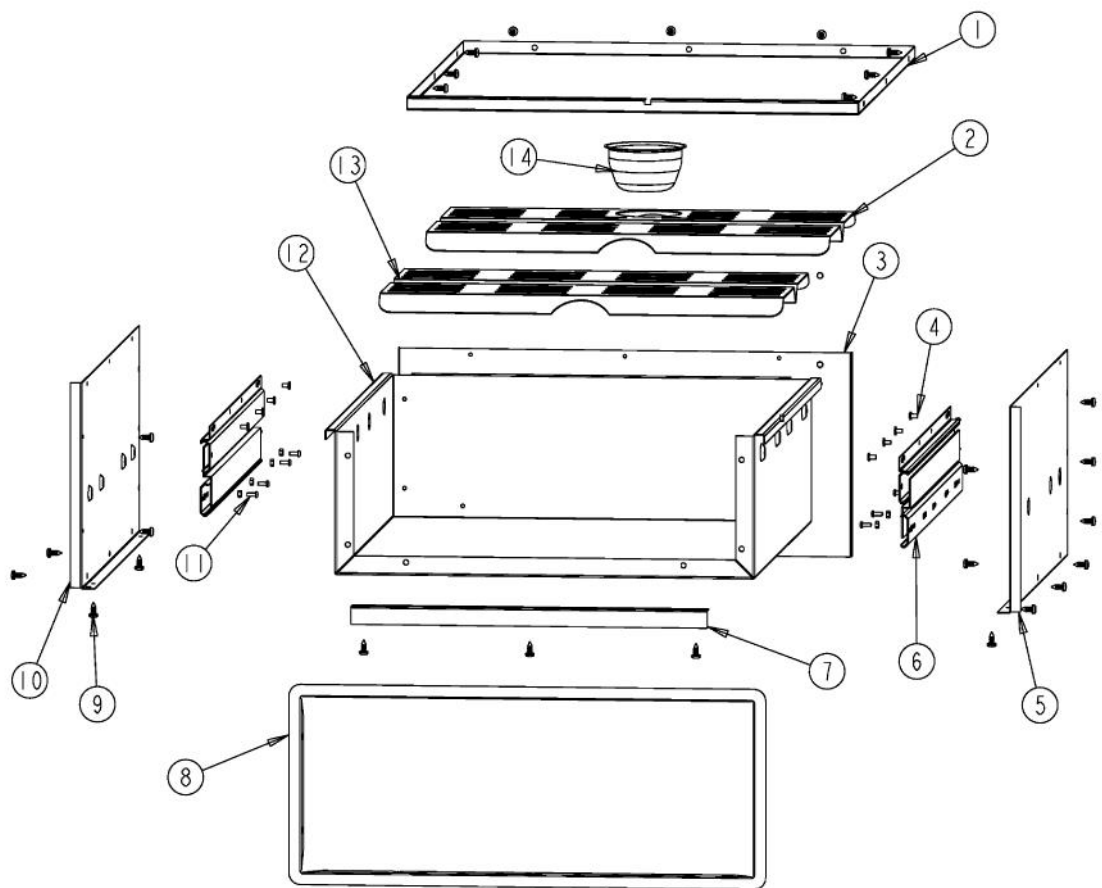

Ref #	Part Number	Qty.	Description
1	PD020010		10 X 3/8 GREEN GROUNDING SCREW
2	PD020009		10 X 1 PH. HD. PAN HD. SMS
3	PE070147		TERMINAL BLOCK
4	A2002195		POWER CORD MOUNTING BRKT (VDSC)
5	PD020076		6-32 X 3/8 PHILL PAN MS
6	A2006075		THERMOSTAT SPACER, DESIGNER
7	PB010167		THERMOSTAT
8	A1002457		POWER CORD MOUNTING STRAP (VDSC)
9	PE050024		OVEN IND. LIGHT (LIGHT HOUSING)
10	B20013480		CONTROL PANEL XSSX (VEWD/DEWD)
11	PB010278		T/STAT KNOB-XBKX (B-IN OVEN)
11	PB010279		T/STAT KNOB-XWHX ( B-IN OVEN)
12	PE040326		DEWD/VEWD CONTROL PANEL GRAPHIC
13	PE050023		OVEN IND. LIGHT (LENS & BEZEL)
14	PD020087		10 X 1/2 PAN PH. TEK ZINC
15	A20013478		INSULATION PANEL
NI	003005-002		8 - 18 X 1/2 ZN TRIV W/NO.6 TRUSS AB TAPPING SCREW XB...

Ref #	Part Number	Qty.	Description
1	PD030012		6-32 HEX NUT
2	B2003181		REAR RACK - (VEWD172)
3	B2004180		REAR INSIDE PANEL - 27 (VEWD)
4	PC040019		POP RIVET ( 0.125 GR X 0.156 DIA )
5	B2004151		INSIDE PANEL RH (VEWD)
6	PC020022		WARMING DRAWER SLIDES
7	B2004125		DRAWER STOP 27
8	010562-000		GASKET FRAME (VEWD173)
9	PD020087		10 X 1/2 PAN PH. TEK ZINC
10	B2004152		INSIDE PANEL LH (VEWD)
11	PD020076		6-32 X 3/8 PHILL PAN MS
12	G3004144		WARMING DRAWER WELD ASSY - (27) (BEFORE 06/30/06)
NI	G31015250		WARMING DRAWER ASSY (27) (AFTER 06/30/06)
13	B2003180		FRONT RACK - (VEWD172)
14	PA030005		6OZ. STAINLESS STEEL BOWL (6960)

Ref #	Part Number	Qty.	Description
1	PJ010010		ELEMENT - 27 (VEWD)
2	B2004141		BRACKET
3	PD020087		10 X 1/2 PAN PH. TEK ZINC
4	A2004181		OUTER BOTTOM PANEL
5	A2007077		27`` WARMING DRAWER BRKT
6	B2004185		BOTTOM INSIDE PANEL - 27 (VEWD)
7	PD030009		CLAMP, AL-8 (.500)
8	B2004158		OUTER SIDE PANEL LH (VEWDT)
9	B2004147		ELEMENT BRACKET (VEWD)