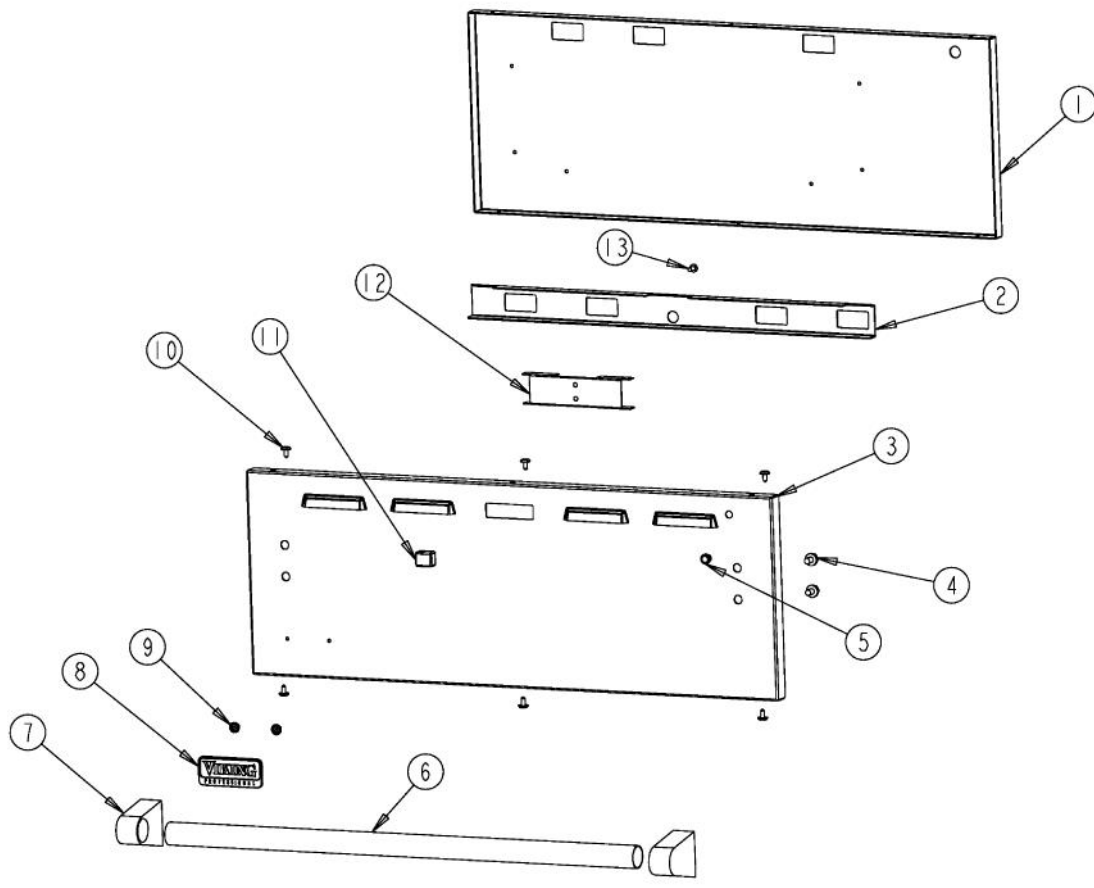

Ref #	Part Number	Qty.	Description
1	PD020010		10 X 3/8 GREEN GROUNDING SCREW
2	PD020009		10 X 1 PH. HD. PAN HD. SMS
3	PE070147		TERMINAL BLOCK
4	A2002195		POWER CORD MOUNTING BRKT (VDSC)
5	PD020076		6-32 X 3/8 PHILL PAN MS
6	A2006075		THERMOSTAT SPACER, DESIGNER
7	PB010167		THERMOSTAT
8	A1002457		POWER CORD MOUNTING STRAP (VDSC)
9	PE050024		OVEN IND. LIGHT (LIGHT HOUSING)
10	B20013480		CONTROL PANEL XSSX (VEWD/DEWD)
11	PB010278		T/STAT KNOB-XBKX (B-IN OVEN)
11	PB010279		T/STAT KNOB-XWHX ( B-IN OVEN)
12	PE040326		DEWD/VEWD CONTROL PANEL GRAPHIC
13	PE050023		OVEN IND. LIGHT (LENS & BEZEL)
14	PD020087		10 X 1/2 PAN PH. TEK ZINC
15	A20013478		INSULATION PANEL
NI	003005-002		8 - 18 X 1/2 ZN TRIV W/NO.6 TRUSS AB TAPPING SCREW XB...

Ref #	Part Number	Qty.	Description
1	PJ010010		ELEMENT - 27 (VEWD)
2	B2004141		BRACKET
3	PD020087		10 X 1/2 PAN PH. TEK ZINC
4	A2004181		OUTER BOTTOM PANEL
5	A2007077		27`` WARMING DRAWER BRKT
6	B2004185		BOTTOM INSIDE PANEL - 27 (VEWD)
7	PD030009		CLAMP, AL-8 (.500)
8	B2004158		OUTER SIDE PANEL LH (VEWDT)
9	B2004147		ELEMENT BRACKET (VEWD)

Ref #	Part Number	Qty.	Description
1	A2004182		OUTER TOP PANEL
2	PD040005		SNAP BUSHING - 7/8
3	A20013479		O/S PANEL - RH
NI	PB070072		WARMING DRAWER GASKET 6"/UNIT
4	A1004135		ACCESS PLATE (VEWD)
5	B20013489		FRONT FRAME (VEWD173)
6	PE040290		SIDE TRIM (VEWD)
7	PE040287		TOP / BOTTOM TRIM
8	PD020150		NO.6 X 1/2 PH. CT. SK. SMS. ``SS``
9	A20013482		O/S PANEL - LH
10	PD020087		10 X 1/2 PAN PH. TEK ZINC