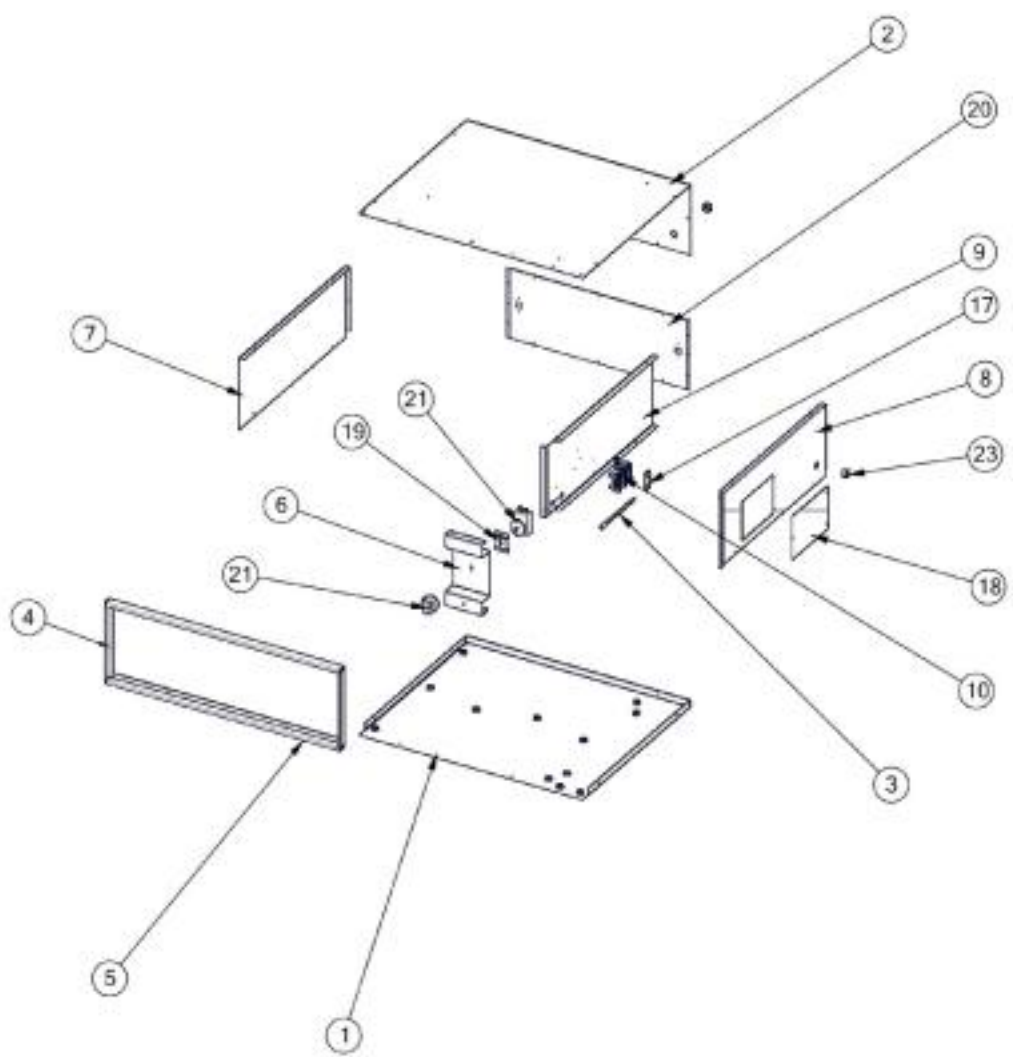

Ref #	Part Number	Qty.	Description
1	010256-000	1	WARMING DRAWER BOTTOM 27 (DEWD171)
2	009432-000	1	OUTER TOP PANEL (VEWD173)
3	017211-000	1	INDICATOR LIGHT XL SNAP IN CLEAR LIGHT
4	025878-000	2	SIDE TRIM
5	025911-000	2	TRIM, TOP/BOTTOM
6	026124-000	1	VEWD 5-SERIES CONTROL PANEL
7	026133-000	1	VEWD 5-SERIES LH O/S SIDE
8	026134-000	1	VEWD 5-SERIES RH O/S SIDE
9	026135-000	1	VEWD 5-SERIES INSULATION PANEL
10	PE070147	1	TERMINAL BLOCK
17	A1002457	1	POWER CORD MOUNTING STRAP (VDSC)
18	A1004135	1	ACCESS PLATE (VEWD)
19	A2006075	1	THERMOSTAT SPACER, DESIGNER
20	010540-000	1	REAR INSIDE PANEL 27 (VEWD173)
21	PB010167	1	THERMOSTAT
22	PD020043	8	NO.6-32 X .750 PH. CTRSK T(F)-VGSO166
23	PD040005	2	SNAP BUSHING - 7/8
24	PB010278	1	T/STAT KNOB-XBKX (B-IN OVEN)