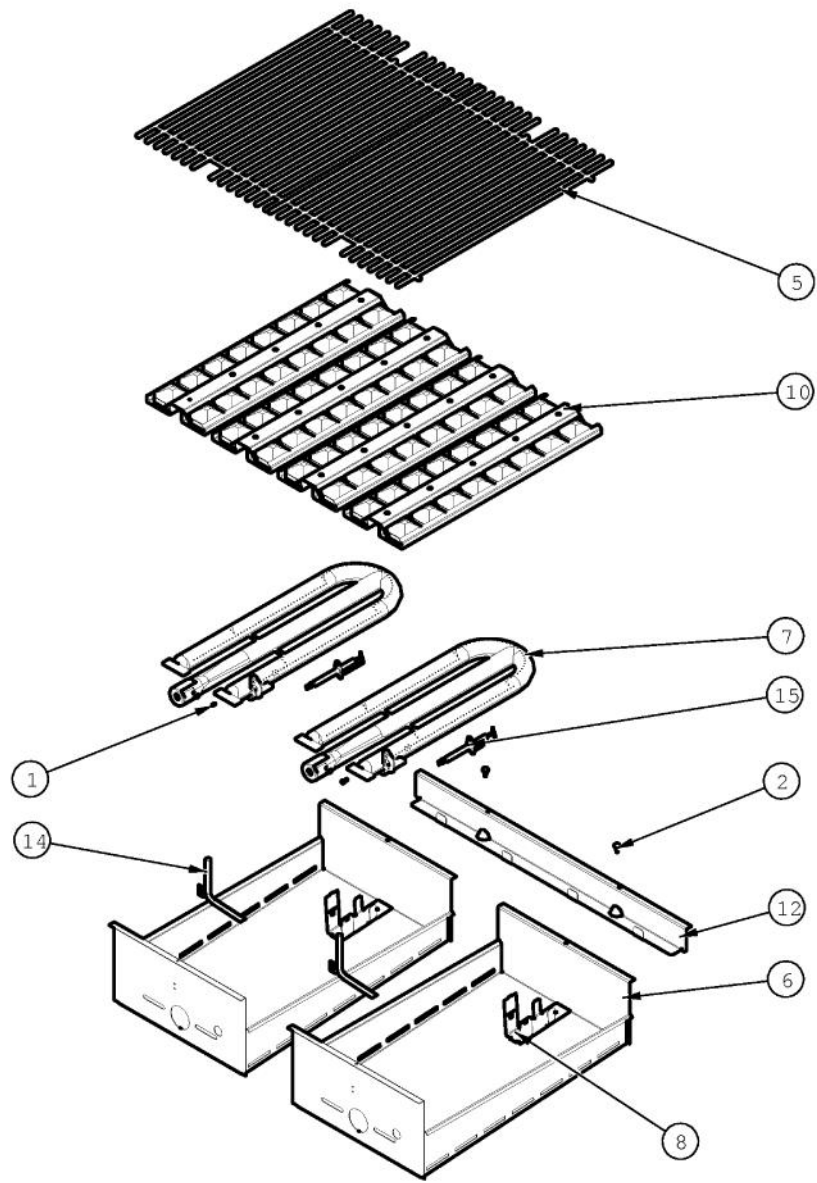

Ref #	Part Number	Qty.	Description
1	002671-000	2	RUBBER DOOR BUMPER
2	014143-000	2	SCR 10-12 A SHLD TRP 1/2 S ZN BLUE
3	020055-000	25	SCR, DR, HXWH, 410SS, NPLT, 10-18 X 1/2
4	029459-000	2	PANEL, LWR SIDE
5	029460-000	1	FRAME, GRL, TOP
6	031570-000	1	BRACKET, MOUNTING, MODULE
7	031849-000	1	BRACKET, BACK SUPPORT
8	035606-000	2	FLUE DIVERTER, 30
9	035648-000	1	PANEL, SUPPORT, HEAT SHIELD
10	035668-000	1	PANEL, FRONT, HEAT SHIELD
11	036024-000	1	SUPPORT, TRAY, BRIQUETTE, 30
12	PD950013	2	LATCH PANEL ACCESS

Ref #	Part Number	Qty.	Description
1	004706-000	4	MACHINE SCREW, 6-32 X 3/8, PAN HD, PHILLIPS
2	020055-000	4	SCR, DR, HXWH, 410SS, NPLT, 10-18 X 1/2
5	029434-000	2	GRATE, BQ GRILL
6	029461-000	2	BOX, U BURNER, 30
7	029479-000	2	U-BURNER, BQ ASM
8	032239-000	1	BRACKET, REAR GRILL BURNER
10	032370-000	4	TRAY, CRMC, BRIQUETTE, ASM
12	036024-000	1	SUPPORT, TRAY, BRIQUETTE, 30
14	PB020114	1	FLASH TUBE (VGBQ3002T)
15	PB040288	2	SMOKER BURNER IGNITER

Ref #	Part Number	Qty.	Description
1	020055-000	4	SCR, DR, HXWH, 410SS, NPLT, 10-18 X 1/2
2	031548-000	1	DRIP TRAY ASM, BQ, 30
3	031555-000	1	DRIP TRAY GUIDE, LH
5	031554-000	1	DRIP TRAY GUIDE, RH
6	PC020025	4	DRIP TRAY WHEEL
7	PD020082	4	10 X 24 COUNTERSUNK S.S. SCREW
8	PD030044	4	10-24 KEPS NUT SS
9	PD040004	2	GROMMET BUMPER