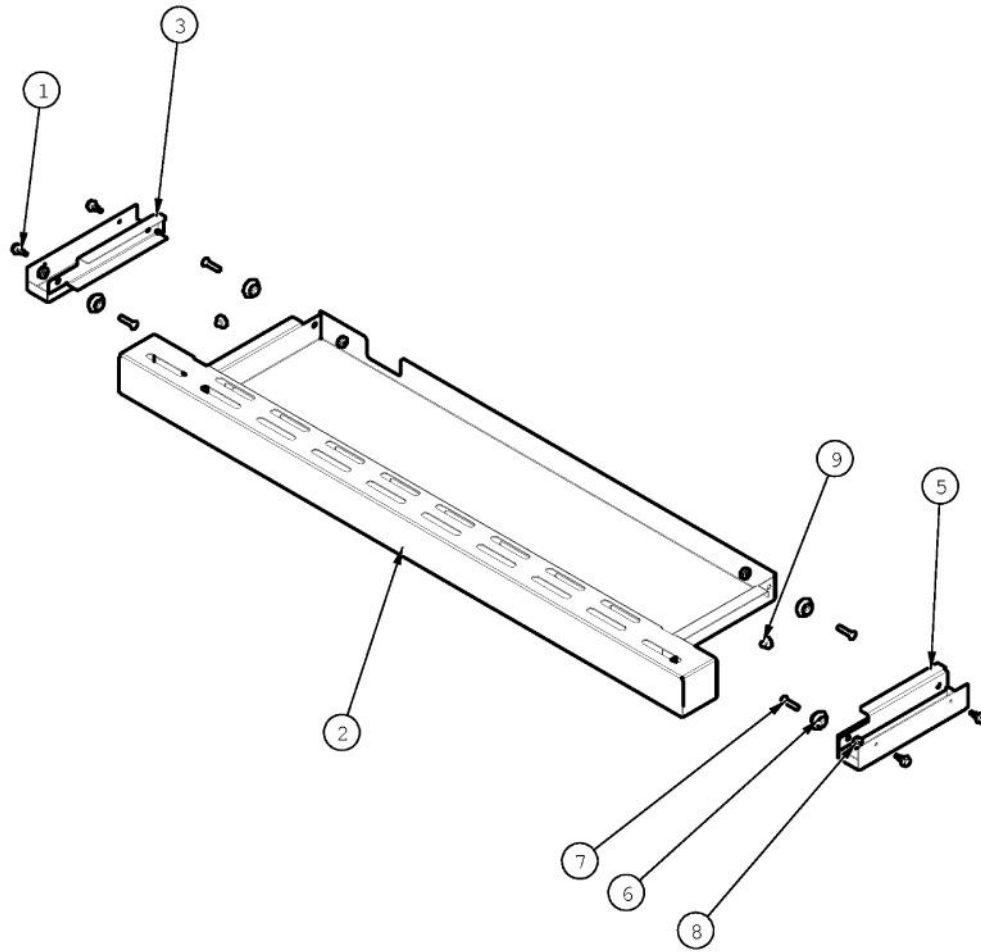

Ref #	Part Number	Qty.	Description
1	002671-000	2	RUBBER DOOR BUMPER
2	014143-000	2	SCR 10-12 A SHLD TRP 1/2 S ZN BLUE
3	020055-000	25	SCR, DR, HXWH, 410SS, NPLT, 10-18 X 1/2
4	029459-000	2	PANEL, LWR SIDE
5	029460-000	1	FRAME, GRL, TOP
6	031570-000	1	BRACKET, MOUNTING, MODULE
7	031849-000	1	BRACKET, BACK SUPPORT
8	035606-000	2	FLUE DIVERTER, 30
9	035648-000	1	PANEL, SUPPORT, HEAT SHIELD
10	035668-000	1	PANEL, FRONT, HEAT SHIELD
11	036024-000	1	SUPPORT, TRAY, BRIQUETTE, 30
12	PD950013	2	LATCH PANEL ACCESS

Ref #	Part Number	Qty.	Description
1	004706-000	4	MACHINE SCREW, 6-32 X 3/8, PAN HD, PHILLIPS
2	020055-000	4	SCR, DR, HXWH, 410SS, NPLT, 10-18 X 1/2
5	029434-000	2	GRATE, BQ GRILL
6	029461-000	2	BOX, U BURNER, 30
7	029479-000	2	U-BURNER, BQ ASM
8	032239-000	1	BRACKET, REAR GRILL BURNER
10	032370-000	4	TRAY, CRMC, BRIQUETTE, ASM
12	036024-000	1	SUPPORT, TRAY, BRIQUETTE, 30
14	PB020114	1	FLASH TUBE (VGBQ3002T)
15	PB040288	2	SMOKER BURNER IGNITER

Ref #	Part Number	Qty.	Description
1	020055-000	4	SCR, DR, HXWH, 410SS, NPLT, 10-18 X 1/2
2	031548-000	1	DRIP TRAY ASM, BQ, 30
3	031555-000	1	DRIP TRAY GUIDE, LH
5	031554-000	1	DRIP TRAY GUIDE, RH
6	PC020025	4	DRIP TRAY WHEEL
7	PD020082	4	10 X 24 COUNTERSUNK S.S. SCREW
8	PD030044	4	10-24 KEPS NUT SS
9	PD040004	2	GROMMET BUMPER