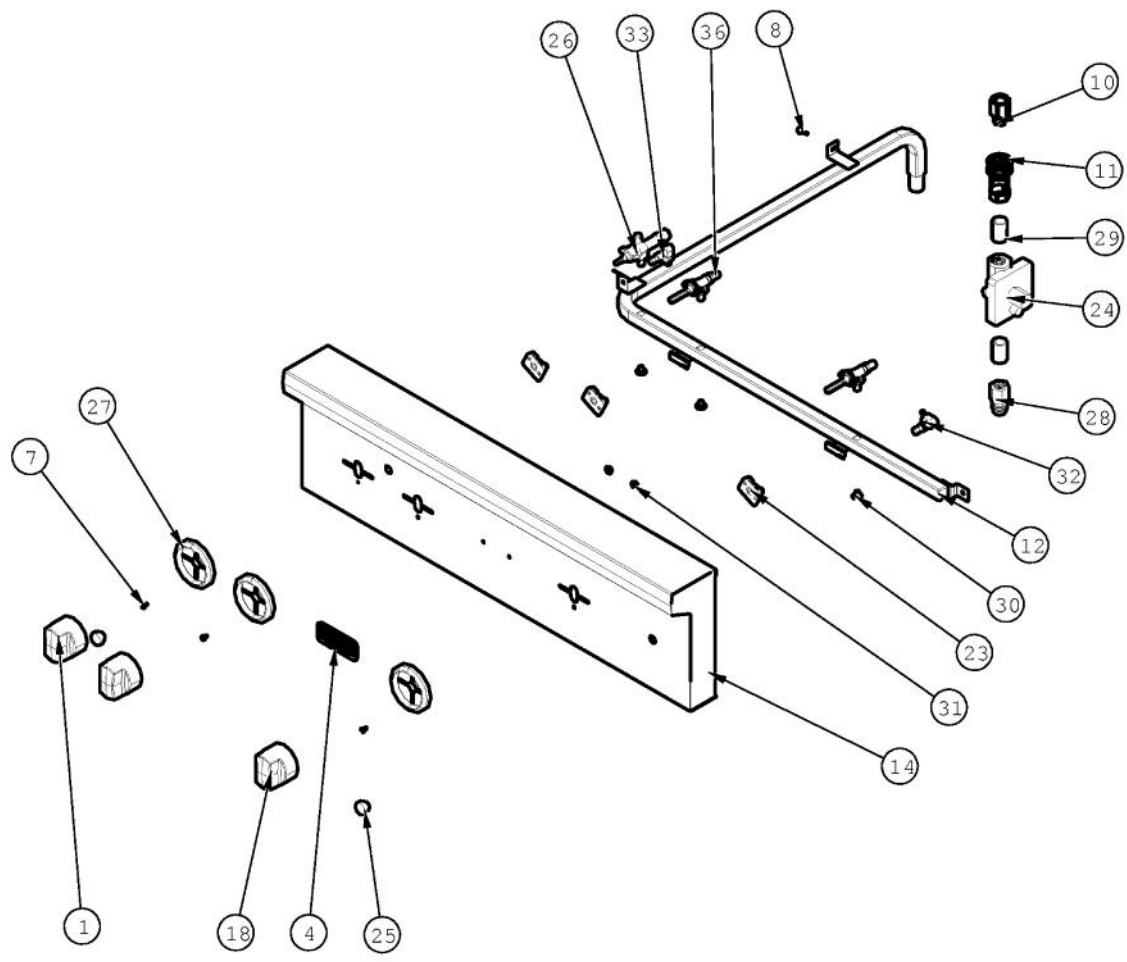

Ref #	Part Number	Qty.	Description
1	002671-000	2	RUBBER DOOR BUMPER
2	014143-000	2	SCR 10-12 A SHLD TRP 1/2 S ZN BLUE
3	020055-000	25	SCR, DR, HXWH, 410SS, NPLT, 10-18 X 1/2
4	029459-000	2	PANEL, LWR SIDE
5	029460-000	1	FRAME, GRL, TOP
6	031570-000	1	BRACKET, MOUNTING, MODULE
7	031849-000	1	BRACKET, BACK SUPPORT
8	035606-000	2	FLUE DIVERTER, 30
9	035648-000	1	PANEL, SUPPORT, HEAT SHIELD
10	035668-000	1	PANEL, FRONT, HEAT SHIELD
11	036024-000	1	SUPPORT, TRAY, BRIQUETTE, 30
12	PD950013	2	LATCH PANEL ACCESS

Ref #	Part Number	Qty.	Description
1	004706-000	4	MACHINE SCREW, 6-32 X 3/8, PAN HD, PHILLIPS
2	020055-000	4	SCR, DR, HXWH, 410SS, NPLT, 10-18 X 1/2
5	029434-000	2	GRATE, BQ GRILL
6	029461-000	2	BOX, U BURNER, 30
7	029479-000	2	U-BURNER, BQ ASM
8	032239-000	1	BRACKET, REAR GRILL BURNER
10	032370-000	4	TRAY, CRMC, BRIQUETTE, ASM
12	036024-000	1	SUPPORT, TRAY, BRIQUETTE, 30
14	PB020114	1	FLASH TUBE (VGBQ3002T)
15	PB040288	2	SMOKER BURNER IGNITER

Ref #	Part Number	Qty.	Description
1	020055-000	4	SCR, DR, HXWH, 410SS, NPLT, 10-18 X 1/2
2	031548-000	1	DRIP TRAY ASM, BQ, 30
3	031555-000	1	DRIP TRAY GUIDE, LH
5	031554-000	1	DRIP TRAY GUIDE, RH
6	PC020025	4	DRIP TRAY WHEEL
7	PD020082	4	10 X 24 COUNTERSUNK S.S. SCREW
8	PD030044	4	10-24 KEPS NUT SS
9	PD040004	2	GROMMET BUMPER