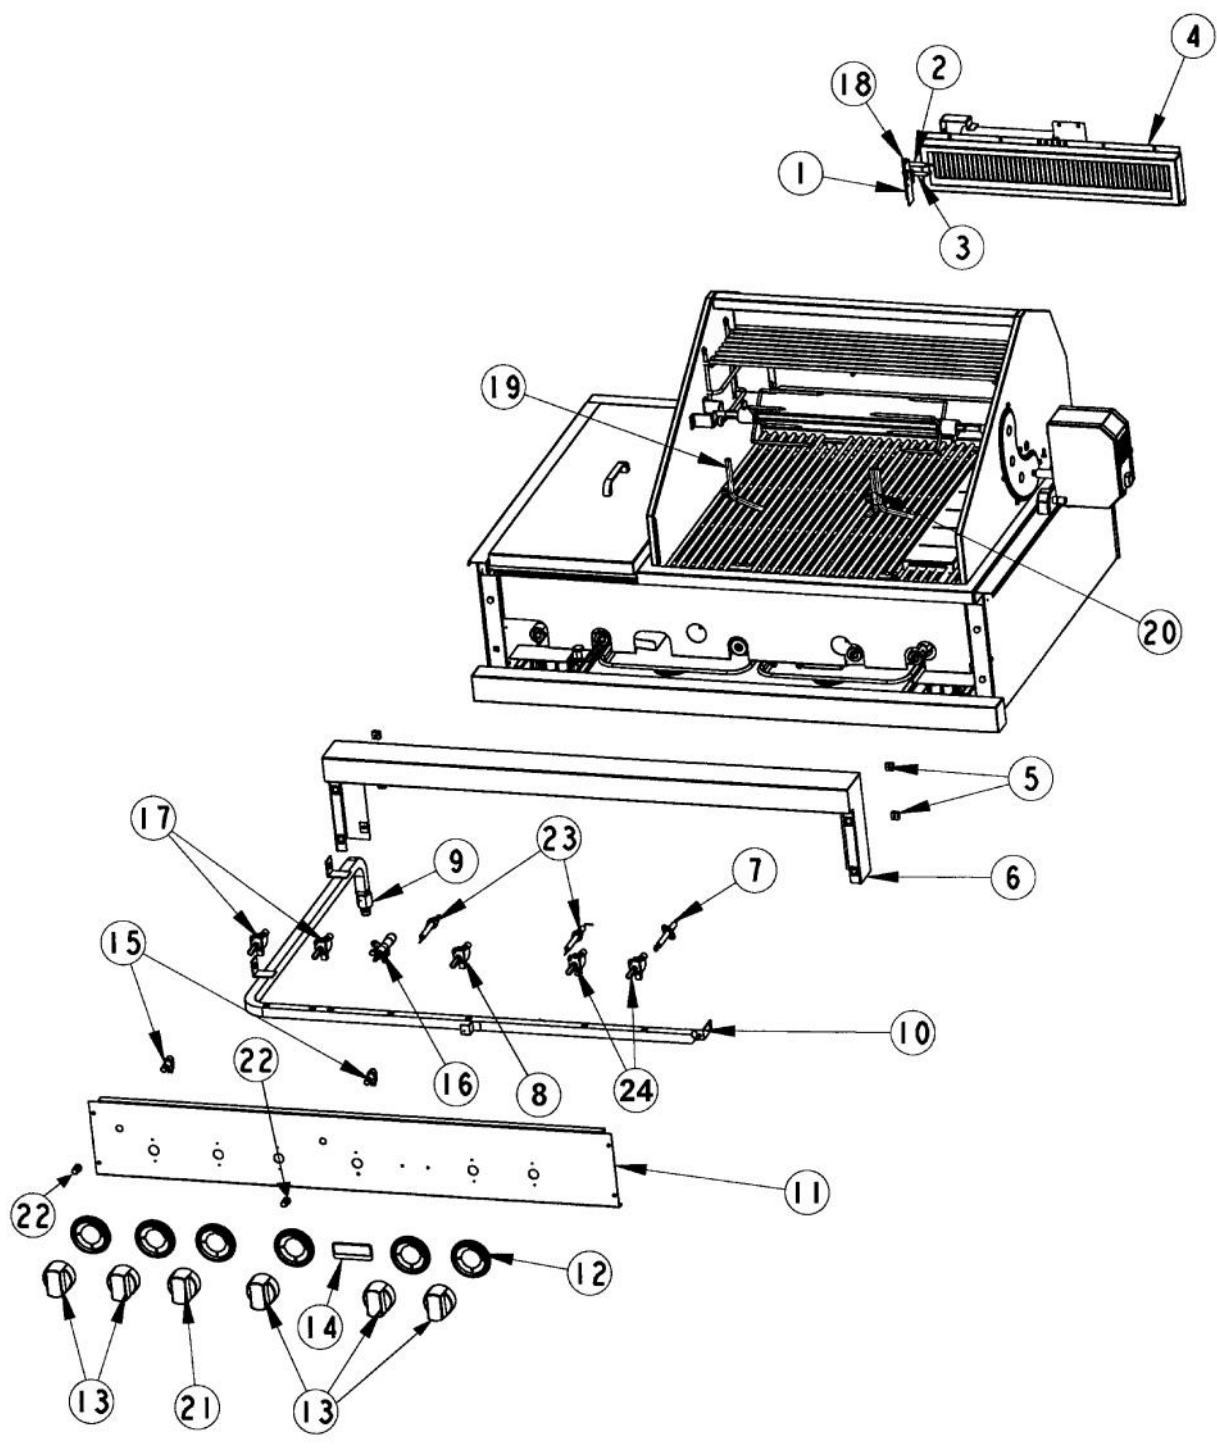

Ref #	Part Number	Qty.	Description
1	B2005271		IR IGNITOR BRACKET (PHASE 2)
2	PB010162		THERMOCOUPLE - BBQ GRILL W/ ROTIS
3	PB040122		IGNITOR FOR (BBQ GRILL) (1647-89)
4	G3005289		BURNER,ASM,,ASM,IR,20
5	PD030050		10-24 CAGE NUT SS
6	PK010064		LANDING LEDGE (VGBQ41) T SERIES
7	PB040179		SMOKER SPARK IGNITER
8	PA010149		SUB TO 003516-000 - GRILL VALVE NAT. (7,600-25,000 BTU)
	G50010142		GRILL VALVE/KNOB SERVICE KIT (NAT.)
	PA010150		SUB TO 003538-000 - GRILL VALVE L.P. (13,000-22,500 BTU)
	G50010143		GRILL VALVE/KNOB SERVICE KIT (L.P.)
No.	PB040235		1/2NPT TO 3/8 FLARE COUPLING
No.	PB040146		1/2 X 3/8 FLARE ADAPTER (VGBQ)
9	PB040167		MALE COUPLER (PHASE 1 GRILL)
10	PA050069		PHASE2 41 MANIFOLD
11	B9205321		CTRL PAN (VGBQ4122RT) PHASE 2
12	PB010208		BEZEL, CHROME PLATE
	PB010209		BEZEL BRASS
13	PA010097		GRILL BURNER KNOB
	PA010126		OUTDOOR GRILL KNOB
14	PE010142		3 LOGO XBKXXCHROME
	PE010143		3 LOGO BK/BR
15	PE050063		SPARKER SWITCH
16	PB010191		I.R. SAFETY VALVE (PHASE II GRILLS)
	PB010220		I.R. SAFETY VALVE LP
17	PA010152		SUB TO 003539-000 - GRILL VALVE L.P. (3,700-13,500 BTU)
	G50010141		SIDE BURNER VALVE/KNOB SERVICE KIT (L.P.)
	PA010151		GRILL VALVE NAT. (1,800-15,000 BTU)
	G50010140		SIDE BURNER VALVE/KNOB SERVICE KIT (NAT.)
18	PD030048		THERMOCOUPLE NUT M08-VGBQ-8743300007
19	PB020114		FLASH TUBE (VGBQ3002T)
20	PB020115		SMOKER FLASH TUBE
21	PA010088		ROTIS. BURNER KNOB
22	PB010163		OVEN LIGHT SWITCH KNOB BK
23	PB040176		GRILL BURNER IGNITER
24	PA010153		SUB TO 003533-000 - GRILL VALVE NAT. (5,000-12,500 BTU)
	G50010144		SMOKER VALVE/KNOB SERVICE KIT (NAT.)
	PA010154		SUB TO 003573-000 - GRILL VALVE L.P. (5,000-10,500 BTU)
	G50010145		SMOKER VALVE/KNOB SERVICE KIT (L.P.)
No.	PB020096		48 5/16 S.S. FLEX TUBING REPL F2003505
No.	G3004936		REGULATOR ASSY - NAT (P1 GRILL)
No.	G3004937		REGULATOR ASSY - L.P. W/HOSE