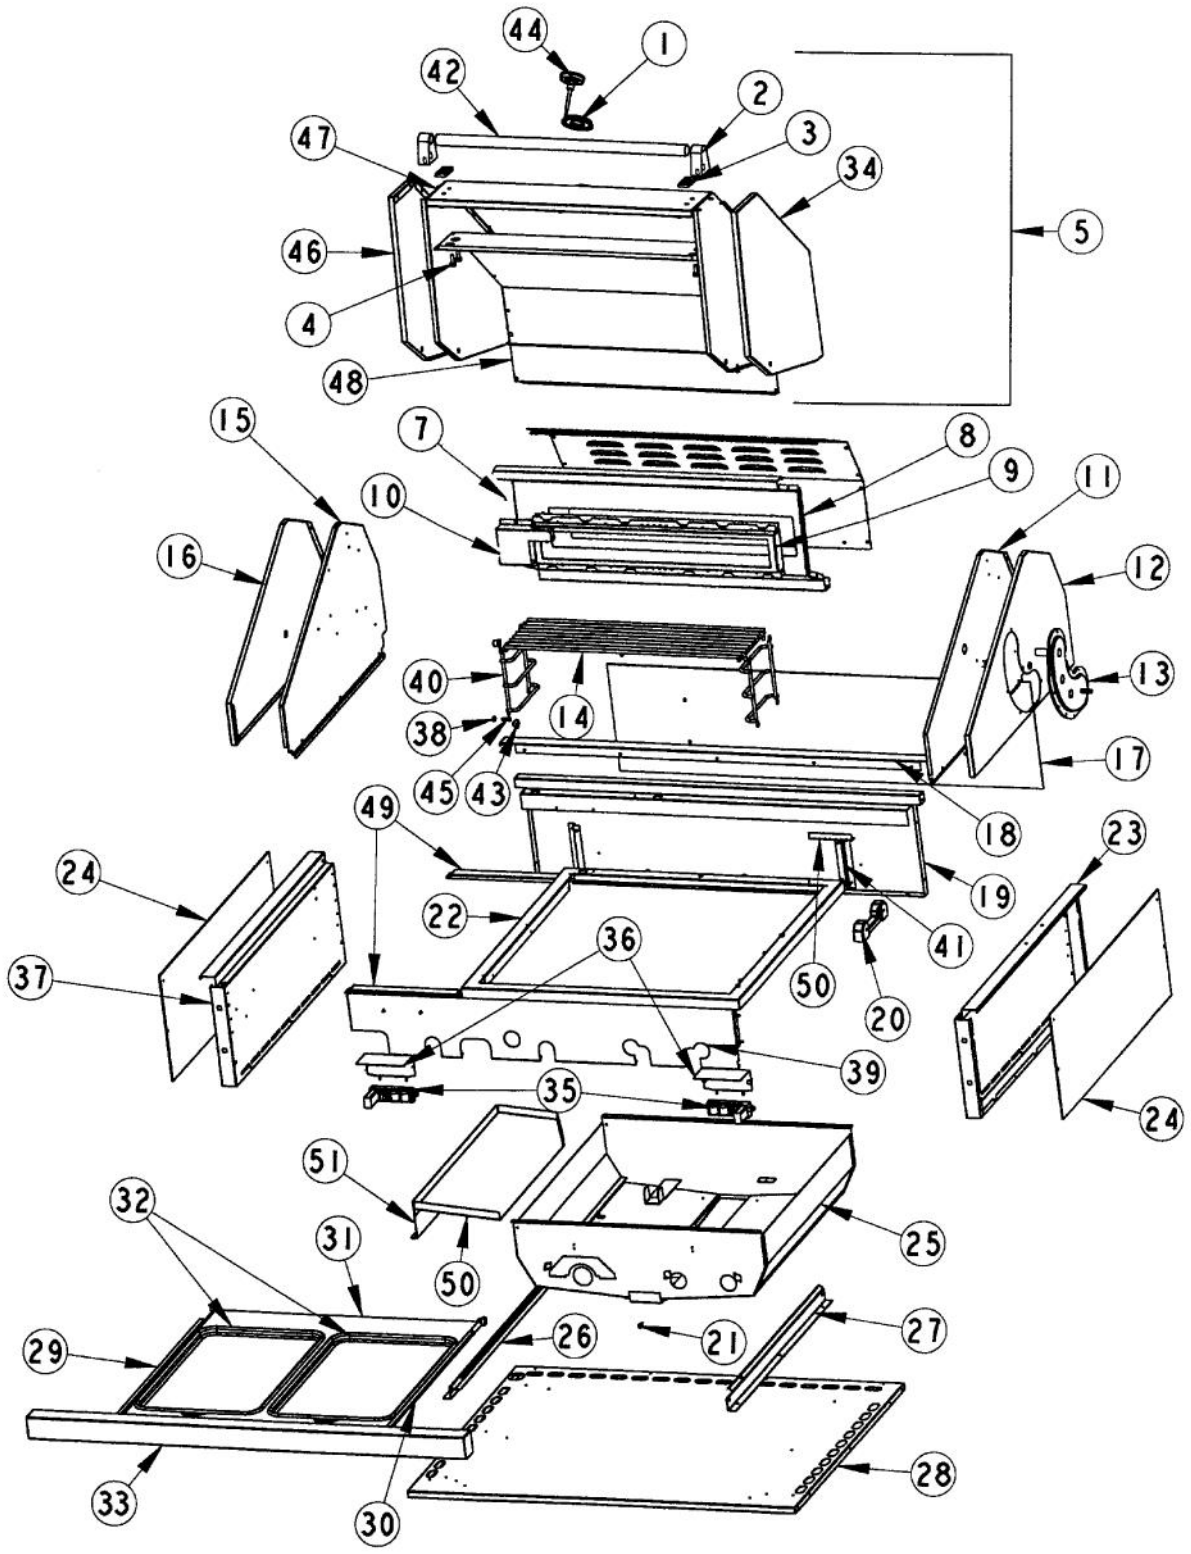

Ref #	Part Number	Qty.	Description
1	PA060052		GRILL COOKING GRATES
2	G3005350		SMOKER BOX ASSY (VGBQ3002RT)
3	G5009726		HALF FLAVOR GRID KIT
4	PA060053		HALF GRILL GRATE
5	G3005350		SMOKER BOX ASSY (VGBQ3002RT)
6	PK010061		HALF FLAVOR GRID PHASE 2
7	PA080050		GRILL BURNER SS
8	PA080051		SMOKER/GRILL BURNER
9	B2004921		BURNER DRIP SHIELD (P1 GRILL)
10	B2005246		BURNER BOX SHIELD (PHASE 2)
11	B2005324		SMOKER DRIP SHIELD
12	B2005278		ROTISSERIE ROLLER BRACKET (PHASE 2)
13	PB060058		SPIT FORK
14	PB060054		ROTIS SPIT ROD 30
15	PE070184		ROTISSERIE MOTOR
16	PE070189		ELECTRICAL SUPPLY CORD - BBQ GRILL
17	G3205282		ROTIS MOTOR ASSEMBLY (PHASE 2)
18	B2005260		PHASE II BURNER SUPPORT
19	PA080053		REAR TOP BURNER
20	PA080052		FRONT BURNER
21	PA020014		SIDE BURNER IGNITER
22	PD020055		NO.10 X 1/2 PAN PHIL. TEK. SS
23	B2105291		PHASE II GRATE SUPPORT 41
24	PA030002SS		BURNER BOWL (VGBQ) XSSX
25	PA060051		GRILL V GRATE (PHASE 2)
26	G5007416		SIDE BURNER COVER ASSEMBLY
27	PD010090		ROTIS FASTENER KNOB
No.	G3005350		SMOKER BOX ASSY (VGBQ3002RT) INCLUDES: SMOKER BOX TOP (ITEM 2) SMOKER BOX BOTTOM (ITEM 5) SMOKER BOX HINGE STEAMER RACK