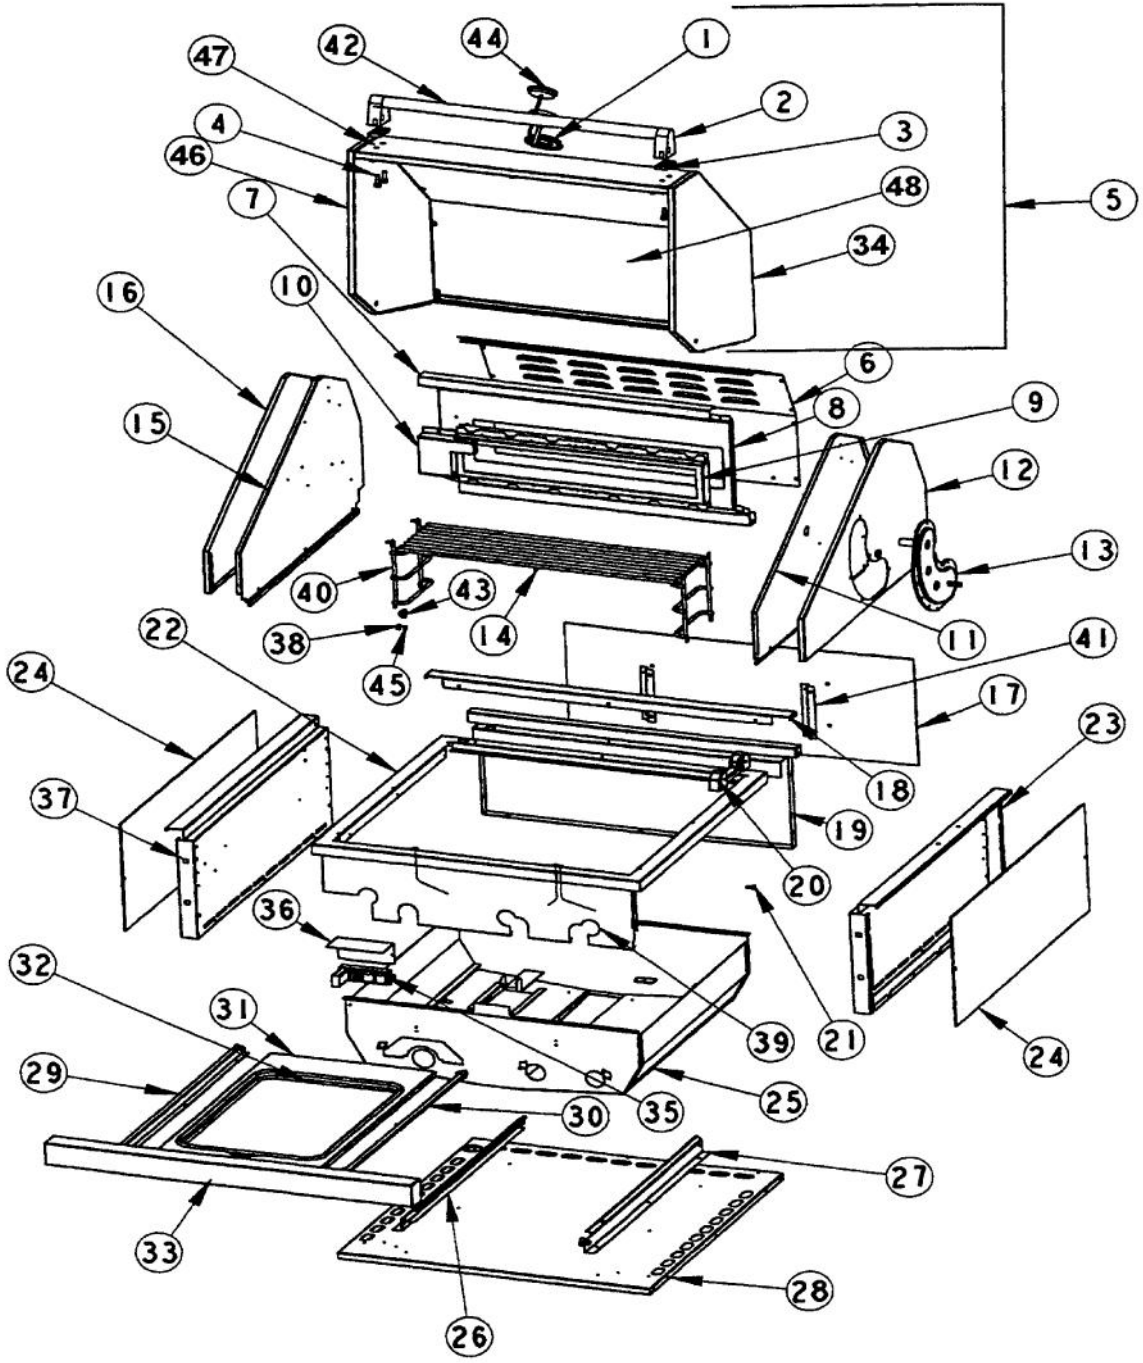

Ref #	Part Number	Qty.	Description
1	PA060052		GRILL COOKING GRATES
2	B3005325		SUB TO G3005350
3	G5009726		HALF FLAVOR GRID KIT
4	PA060053		HALF GRILL GRATE
5	B2005326		SUB TO G3005350 - SMOKER BTM
6	PK010061		HALF FLAVOR GRID PHASE 2
7	PA080050		GRILL BURNER SS
8	PA080051		SMOKER/GRILL BURNER
9	B2004921		BURNER DRIP SHIELD (P1 GRILL)
10	B2005246		BURNER BOX SHIELD (PHASE 2)
11	B2005324		SMOKER DRIP SHIELD
12	B2005278		ROTISSERIE ROLLER BRACKET (PHASE 2)
13	PB060058		SPIT FORK
14	PB060052		ROTIS SPIT ROD 53
15	PE070184		ROTISSERIE MOTOR
16	PE070189		ELECTRICAL SUPPLY CORD - BBQ GRILL
17	G3205282		ROTIS MOTOR ASSEMBLY (PHASE 2)
No.	G3005350		SMOKER BOX ASSY (VGBQ3002RT)
			INCLUDES:
			SMOKER BOX TOP (ITEM No.2)
			SMOKER BOX BOTTOM (ITEM No.5)
			SMOKER BOX HINGE
			STEAMER RACK