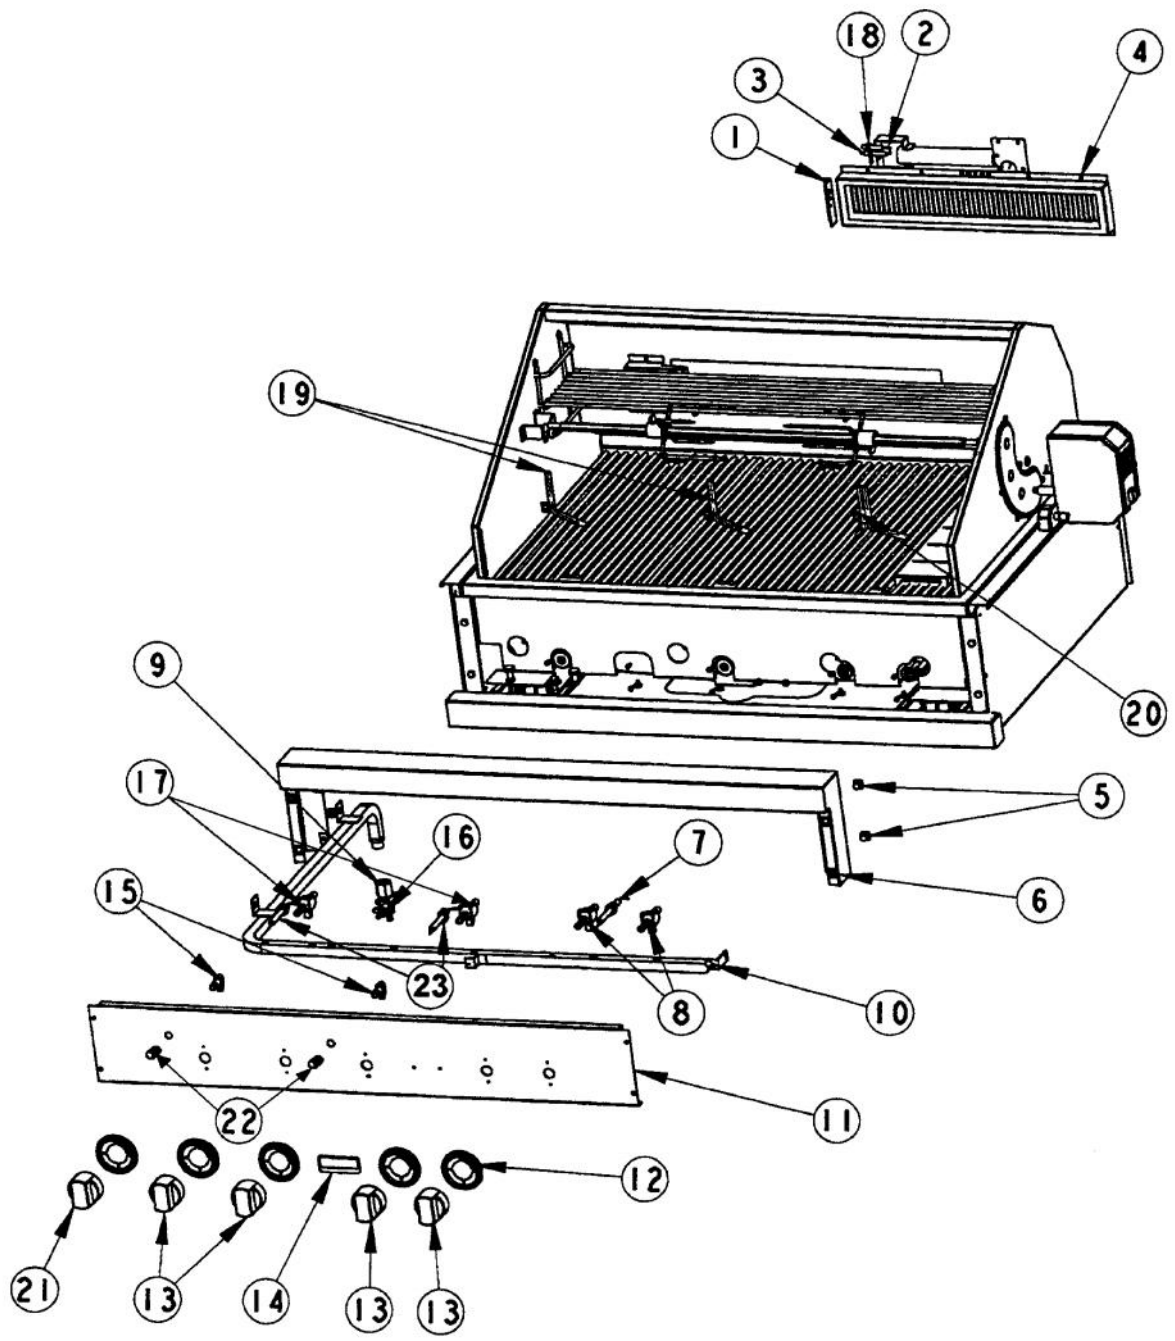

Ref #	Part Number	Qty.	Description
1	B2005271		IR IGNITOR BRACKET (PHASE 2)
2	PB010210		FULL THERMOCOUPLE
3	PB040122		IGNITOR FOR (BBQ GRILL) (1647-89)
4	G3005289		BURNER,ASM,,ASM,IR,20
5	PD030050		10-24 CAGE NUT SS
6	PK010065		LANDING LEDGE (VGBQ53) T SERIES
7	PB040179		SMOKER SPARK IGNITOR
8	PA010153		SUB TO 003533-000 - GRILL VALVE NAT. (5,000-12,500 BTU)
	G50010144		SMOKER VALVE/KNOB SERVICE KIT (NAT.)
	PA010154		SUB TO 003573-000 - GRILL VALVE L.P. (5,000-10,500 BTU)
	G50010145		SMOKER VALVE/KNOB SERVICE KIT (L.P.)
No.	PB040235		1/2NPT TO 3/8 FLARE COUPLING
No.	PB040146		1/2 X 3/8 FLARE ADAPTER (VGBQ)
9	PB040167		MALE COUPLER (PHASE 1 GRILL)
10	PA050068		PHASE2 53 MANIFOLD
11	B9205318		CTRL PANEL 53 FULL GRILL (PHASE 2)
12	PB010208		BEZEL, CHROME PLATE
	PB010209		BEZEL BRASS
13	PA010097		GRILL BURNER KNOB
	PA010126		OUTDOOR GRILL KNOB
14	PE010142		3 LOGO XBKXXCHROME
	PE010143		3 LOGO BK/BR
15	PE050063		SPARKER SWITCH
16	PB010191		I.R. SAFETY VALVE (PHASE II GRILLS)
	PB010220		I.R. SAFETY VALVE LP
17	PA010149		SUB TO 003516-000 - GRILL VALVE NAT. (7,600-25,000 BTU)
	G50010142		GRILL VALVE/KNOB SERVICE KIT (NAT.)
	PA010150		SUB TO 003538-000 - GRILL VALVE L.P. (13,000-22,500 BTU)
	G50010143		GRILL VALVE/KNOB SERVICE KIT (L.P.)
18	PD030048		THERMOCOUPLE NUT M08-VGBQ-8743300007
19	PB020114		FLASH TUBE (VGBQ3002T)
20	PB020115		SMOKER FLASH TUBE
21	PA010088		ROTIS. BURNER KNOB
22	PB010163		OVEN LIGHT SWITCH KNOB BK
No.	PB020096		48 5/16 S.S. FLEX TUBING REPL F2003505
23	PB040176		GRILL BURNER IGNITOR