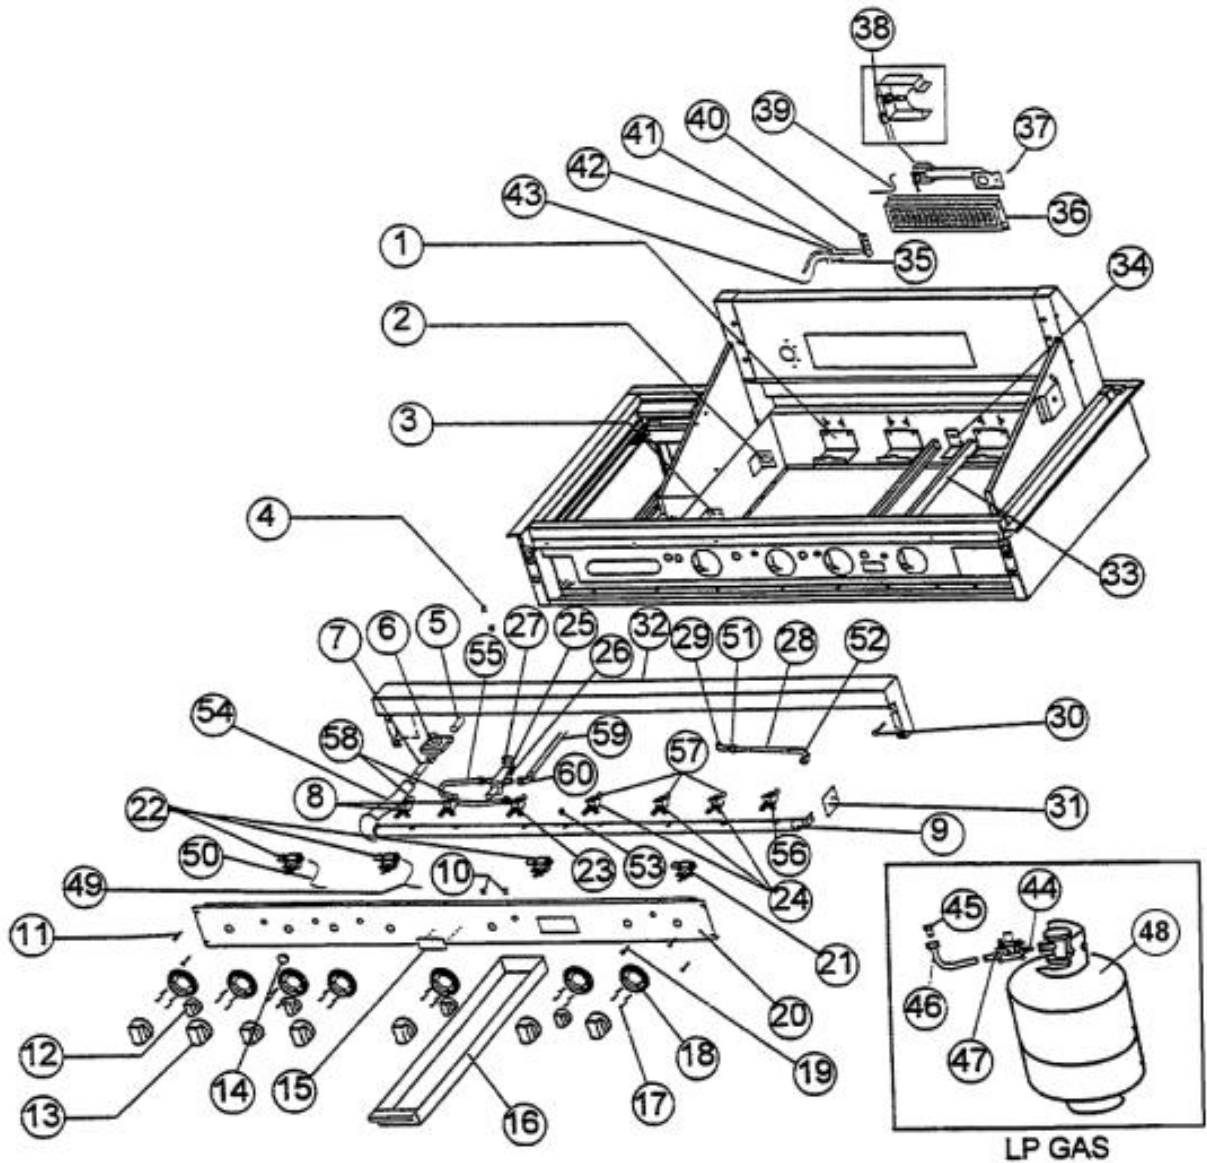

Ref #	Part Number	Qty.	Description
1	PB060028		GRILL GRATES
2	E9103271		SUB TO B2007409
3	B2003345		BURNER COVER - (VGBQ)
4	PE030042		BURNR COVER HANDL.BBQ48/CHNO.P44-1010
5	PA020014		SPARK IGNITOR
6	G5004548		SS BURNER KIT REP PA080035
7	B2003273		IGNITOR COVERS (VGBQ)
8	B2003270		BURNER DRIP SHIELD (VGBQ)
9	B2003791		CENTER SHIELD (VGBQ)
10	PB050054		SMOKER BURNER - 36/48 BBQ GRILL
11	PB040169		IGNITOR FOR (BBQ) GRILL S (1783-25)
12	PA030002SS		BURNER BOWL (VGBQ) XSSX
13	B2003546		IGNITOR COVER LH (VGBQ)
14	PE030039		SPIT HANDLE (ROT. BBQ GRILL)
15	PB060058		SPIT FORK
16	PB060031		SPIT ROD
17	G3203346		ROTIS ASSY S
18	PE070184		ROTISSERIE MOTOR
19	PE070189		ELECTRICAL SUPPLY CORD - BBQ GRILL
20	PB080002		BROILER PAN
21	PA060030		V GRATE-VGRT XBKX
22	B3003233		SIDE BURNER GRATE SUPT-BBQ GRILL
23	PA080037		TOP BURNER FRONT REPL PA080007
24	PA080036		TOP BURNER REAR REPL PA080008
25	B2003260		BURNER SUPT - BBQ GRILL