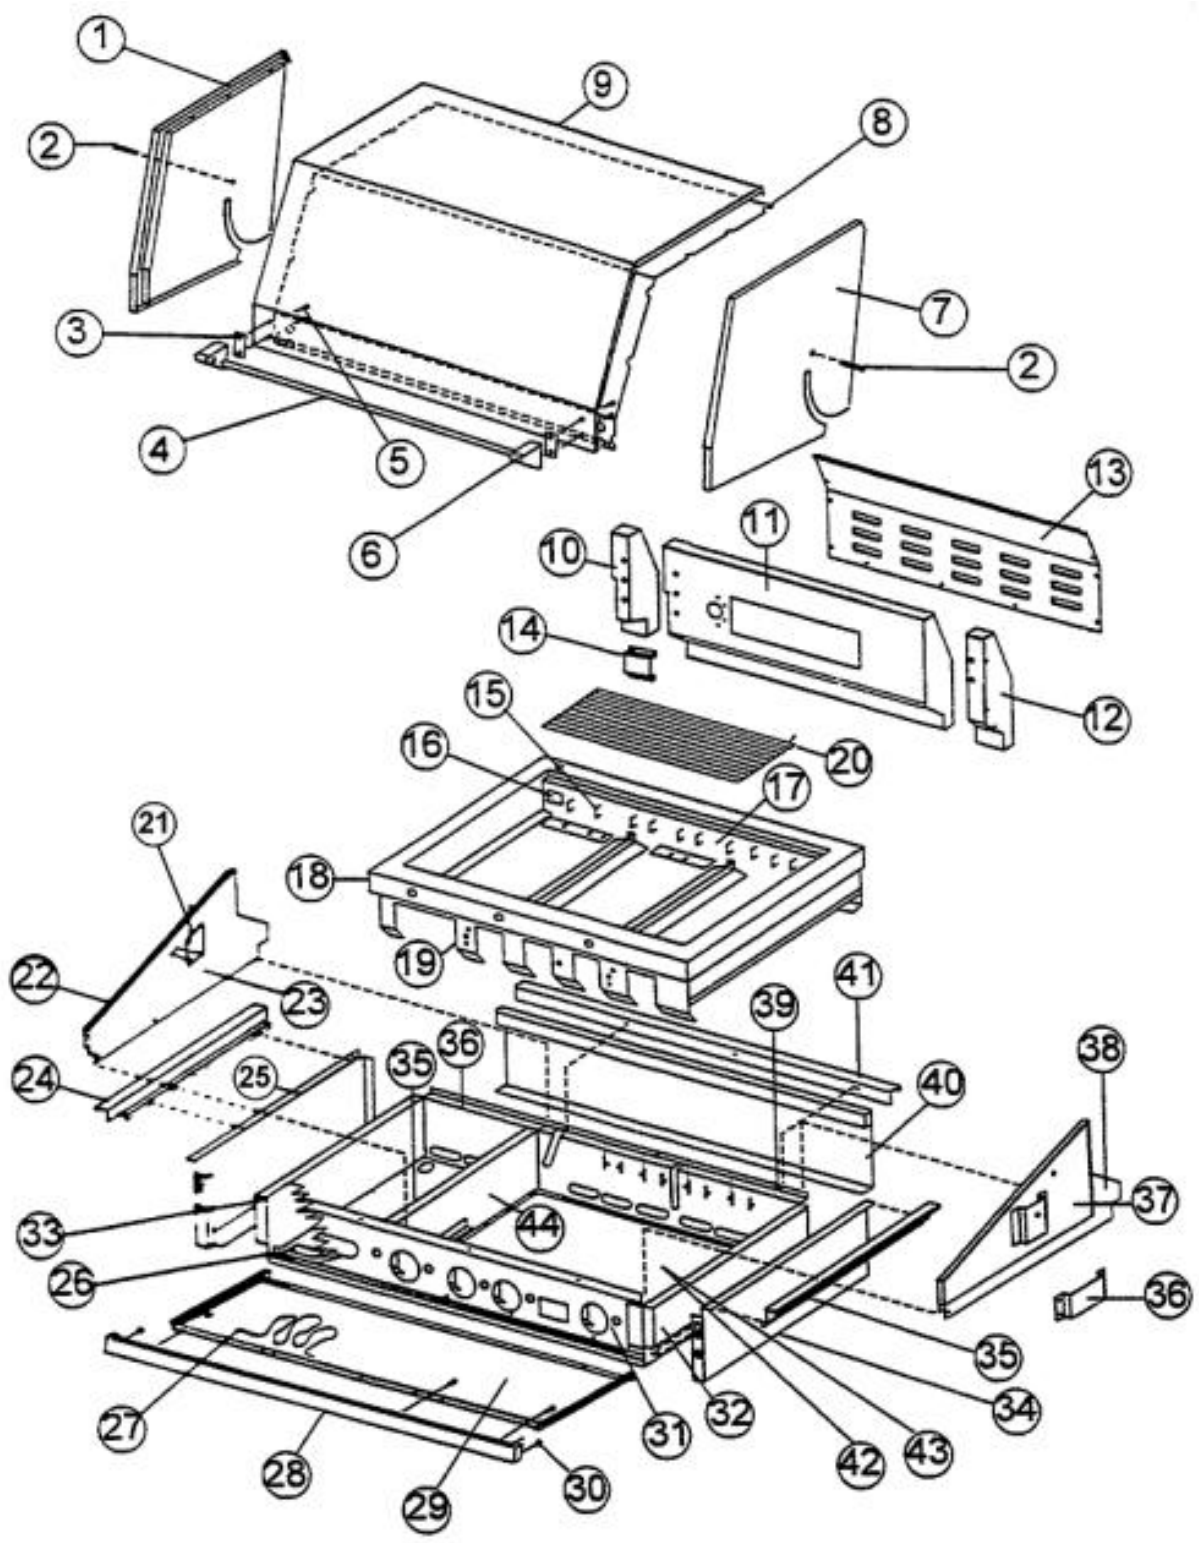

Ref #	Part Number	Qty.	Description
1	H3003763		CANOPY END SUBASSY LH BBQ
2	PD010034		3/8 X 1 SHOULDER BOLT SS
3	PD040010		DOOR HANDLE SPACER
4	PE030040		DOOR/CNPY HNDLE - RPLCS PE930090
	PE030044PVD		CNPY HDLE 41/53 PVD F0005408
5	PD020059		1/4-20 X 1/2 CAP SCREW SS
6	PE030001		BRACKET, DOOR, HANDLE
	PE030001PVD		END CAP DOOR HANDLE XBR
7	H3003762		CANOPY END SUBASSY RH BBQ
8	B2003337		CANOPY HEAT SHIELD BBQ GRILL 36/48
9	B2003336		CANOPY SKIN - SS
	B9003336FG		CANOPY BODY XFGX
	B9003336VB		CANOPY BODY XVBX
10	B3003321		IR SUPT END LH - BBQ GRILL
11	G9103313		IR HOUSING ASSY-48/36 BBQ GRILL
	E9103299		IR HOUSING (NO ROTIS) 36(VGBQ)
12	B3003320		IR SUPT END RH - BBQ GRILL
13	B2003331		REAR COVER BBQ GRILL 48
14	B2003319		THERMOCOUPLE / IGN. COVER-BBQ GRILL
15	B2001147		GRATE SUPT ANGLE (VGBQ) XSSX
16	NOT REPLACEABLE		OVEN CAVITY (NOT REPLACEABLE PART)
17	B2003268		REAR SHEILD - 48 BBQ GRILL
18	B2004233		GRILL BASE VGBQ5323RN REPL G3003262
19	B2003267		FRONT SHIELD - 48 BBQ GRILL
20	PB060027		WARMING RACK
21	B2003307		ROTIS SADDLE - BBQ GRILL
22	G3003303		O/S WINDSHIELD LH-BBQ GRILL
23	B2004236		INSIDE WIND SHIELD L.H.
24	B2003244		SIDE TRIM CAB. LH BBQ GRILL 48
25	B2003242		SIDE PANEL LH BBQ GRILL 48
26	NOT REPLACEABLE		OVEN CAVITY (NOT REPLACEABLE PART)
27	G5004200		LIGHTING WAND ASSY (VGBQ)
28	B3003338		DRIP TRAY HANDLE - 53 BBQ GRILL
29	B3003339		DRIP TRAY - 53 BBQ GRILL
30	PD040004		GROMMET BUMPER
31	B2003239		FRONT SUPT BBQ GRILL 48
32	B2003236		BURNER BOX SIDE RH BBQ GRILL
33	B2003237		BURNER BOX SIDE LH BBQ GRILL
34	B2003241		SIDE PANEL RH BBQ GRILL 48
35	B2003243		SIDE TRIM CAB. RH BBQ GRILL 48
36	B2003306		ROTIS MOUNTING BRKT-BBQ
37	G3003302		O/S WINDSHEILD RH-BBQ GRILL
38	B2004235		INSIDE WIND SHIELD R.H.
39	B2003238		REAR SUPT BBQ GRILL 48
40	B3003245		REAR PANEL BBQ GRILL 53
41	B2003332		REAR TRIM BBQ GRILL 48
42	B2003235		BTM INSUL. SHIELD BBQ GRILL 48
43	B2003234		BURNER BOX BTM BBQ GRILL 48
44	B2003790		SIDE BURNER SHIELD (VGBQ)