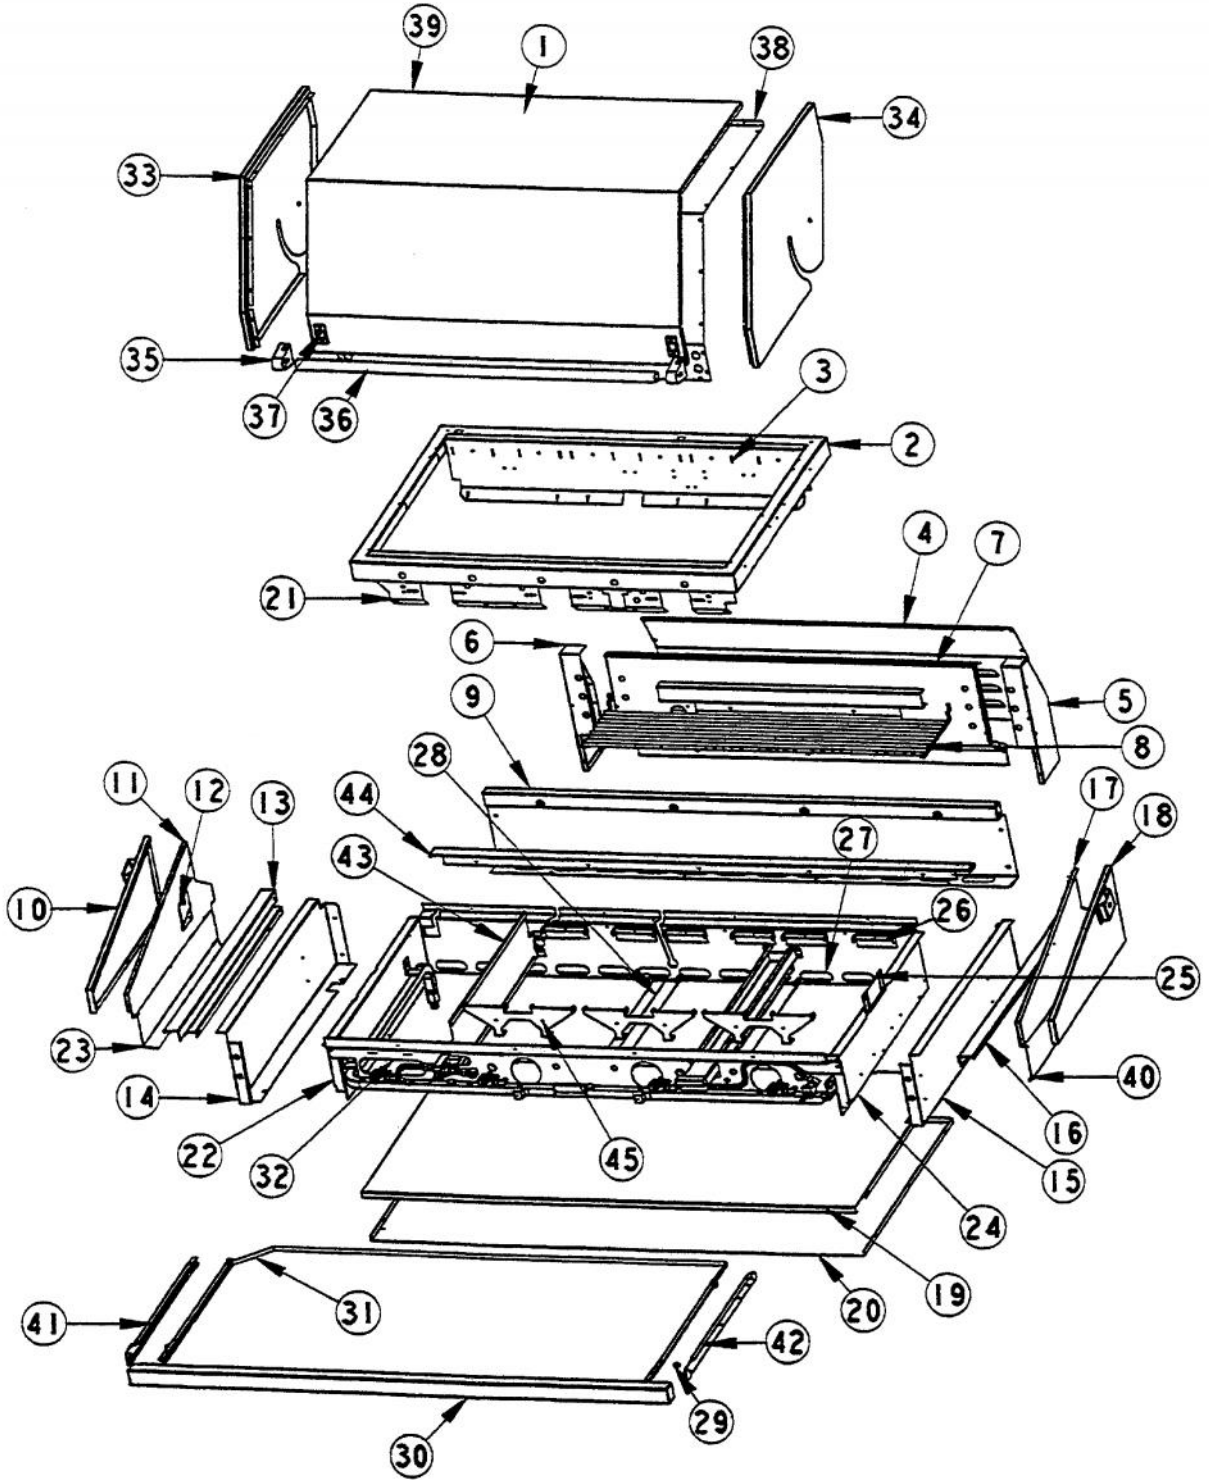

Ref #	Part Number	Qty.	Description
1	G3204916SS		CANOPY ASSY 41/532 P1 REPL.B2003336
	G3204916SSBR		CANOPY ASSY 41/532(P1 GRILL)XSSXBRX
	G3204916FG		CANOPY ASSY 41/532 (P1 GRILL) XFGX
	G3204916FGBR		CANOPY ASSY 41/532(P1 GRILL)XFGXBRX
	G3204916GG		CANOPY ASSY 41/532 (P1 GRILL) XGGX
	G3204916GGBR		CANOPY ASSY 41/532(P1 GRILL)XGGXBRX
	G3204916VB		CANOPY ASSY 41/532 (P1 GRILL) XVBX
	G3204916VBBR		CANOPY ASSY 41/532(P1 GRILL)XVBXBRX
No.	G3204916SS		CANOPY ASSY 41/532 P1 REPL.B2003336
	G3204916SSBR		CANOPY ASSY 41/532(P1 GRILL)XSSXBRX
	G3204916FG		CANOPY ASSY 41/532 (P1 GRILL) XFGX
	G3204916FGBR		CANOPY ASSY 41/532(P1 GRILL)XFGXBRX
	G3204916GG		CANOPY ASSY 41/532 (P1 GRILL) XGGX
	G3204916GGBR		CANOPY ASSY 41/532(P1 GRILL)XGGXBRX
	G3204916VB		CANOPY ASSY 41/532 (P1 GRILL) XVBX
	G3204916VBBR		CANOPY ASSY 41/532(P1 GRILL)XVBXBRX
2	B2004233		GRILL BASE VGBQ5323RN REPL G3003262
3	B2004904		REAR SHIELD - 41 (P1 GRILL)
4	B2003331		REAR COVER BBQ GRILL 48
5	B3003320		IR SUPT END RH - BBQ GRILL
6	B3003321		IR SUPT END LH - BBQ GRILL
7	G9103313		IR HOUSING ASSY-48/36 BBQ GRILL
8	PB060027		WARMING RACK
9	B2004927		REAR PANEL 53 (P1 GRILL)
10	G3003303		O/S WINDSHIELD LH-BBQ GRILL
11	B2004958		INSIDE WINDSHIELD LH
12	B2003307		ROTIS SADDLE - BBQ GRILL
13	B2004926		GRILL SIDE TRIM - LH (P1 GRILL)
14	B2003242		SIDE PANEL LH BBQ GRILL 48
15	B2003241		SIDE PANEL RH BBQ GRILL 48
16	B2004925		GRILL SIDE TRIM - RH (P1 GRILL)
17	B2004957		INSIDE WINDSHIELD RH
18	G3003302		O/S WINDSHIELD RH-BBQ GRILL
19	B2003235		BTM INSUL. SHIELD BBQ GRILL 48
20	B2003234		BURNER BOX BTM BBQ GRILL 48
21	B2004900		FRONT SHIELD - 41 (P1 GRILL)
22	B2004908		BURNER BOX SIDE LH (P1 GRILL)
23	B2004955		SIDE SHIELD R/H & L/H
24	B2004907		BURNER BOX SIDE RH (P1 GRILL)
25	B2003306		ROTIS MOUNTING BRKT-BBQ
26	B2004924		REAR FLAVOR GRID SUPPORT (P1 GRILL)
27	B2003238		REAR SUPT BBQ GRILL 48
28	B2003791		CENTER SHIELD (VGBQ)
29	PD040004		GROMMET BUMPER
30	B3003338		DRIP TRAY HANDLE - 53 BBQ GRILL
No.	PD020078		NO.10-24 X 1/2 PH.TR. M.S.XSSX NYLOK
31	G3103285		DRIP TRAY/ASSY-53BBQ REP G3104214
32	B2003249		LANDING LEDGE END CAPLH BBQ GRILL
33	B2004919		CANOPY END LH (P1 GRILL)
34	B2004918		CANOPY END RH (P1 GRILL)
35	PE030001		BRACKET, DOOR, HANDLE
	PE030001PVD		END CAP DOOR HANDLE XBR
36	PE030040		DOOR/CNPY HNDLE - RPLCS PE930090
	PE030044PVD		CNPY HDLE 41/53 PVD F0005408
37	PD040010		DOOR HANDLE SPACER
38	B2004920		CANOPY HEAT SHIELD (P1 GRILL)
39	B2004917		CANOPY 41/53 (P1 GRILL)
	B9004917FG		CANOPY BODY XFGX (P1 GRILL) 41/532
	B9004917GG		CANOPY BODY XGGX (P1 GRILL) 41/532
	B9004917VB		CANOPY BODY XVBX (P1 GRILL) 41/532