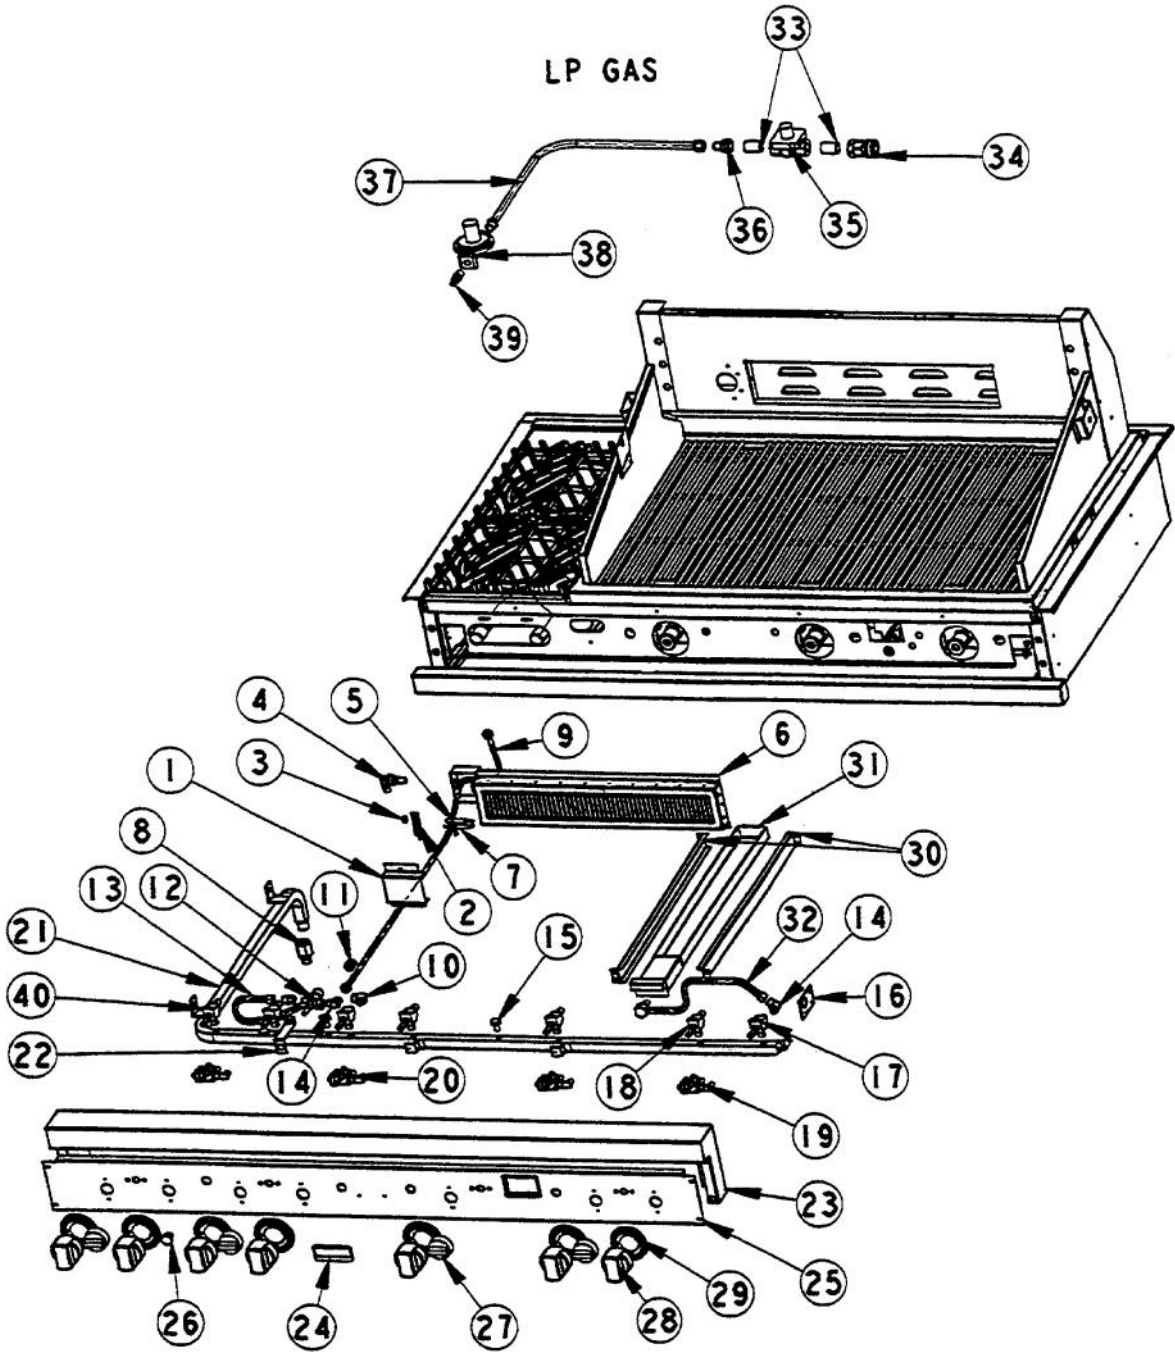

Ref #	Part Number	Qty.	Description
1	PE030039		SPIT HANDLE (ROT. BBQ GRILL)
2	PB060031		SPIT ROD
3	PB060058		SPIT FORK
4	PE070189		ELECTRICAL SUPPLY CORD - BBQ GRILL
5	PE070184		ROTISSERIE MOTOR
6	G3204910		ROTIS MOTOR REPL G3203346
7	PB060049		COOKING GRIDS REPL PB060028
8	PK010143		FLAVOR GRIDS
9	G5004548		SS BURNER KIT REP PA080035
10	B2003273		IGNITOR COVERS (VGBQ)
11	B2004922		REAR BURNER BRACKET (P1 GRILL)
12	PB040169		IGNITOR FOR (BBQ) GRILL S (1783-25)
13	B2004921		BURNER DRIP SHIELD (P1 GRILL)
14	B2003546		IGNITOR COVER LH (VGBQ)
15	PB050058		PHASE 1 SMOKER BURNER
16	G3203150		SIDE BURNER COVER ASSY.(SERV.NO.) BBQ
17	PA020014		SPARK IGNITER
No.	PE070233		IGNITER WIRE - SIDE BURNER
18	PA060030		V GRATE-VGRT XBKX
19	PA030002SS		BURNER BOWL (VGBQ) XSSX
20	B2103233		SIDE BURNER GRATE SUPT.-DRAWN
21	PA080037		TOP BURNER FRONT REPL PA080007
22	PA080036		TOP BURNER REAR REPL PA080008
23	B2003260		BURNER SUPT - BBQ GRILL
No.	PD020055		NO.10 X 1/2 PAN PHIL. TEK. SS
No.	PD030050		10-24 CAGE NUT SS
No.	PD020062		NO.8-32 X 3/8 PHMS TYPE 1