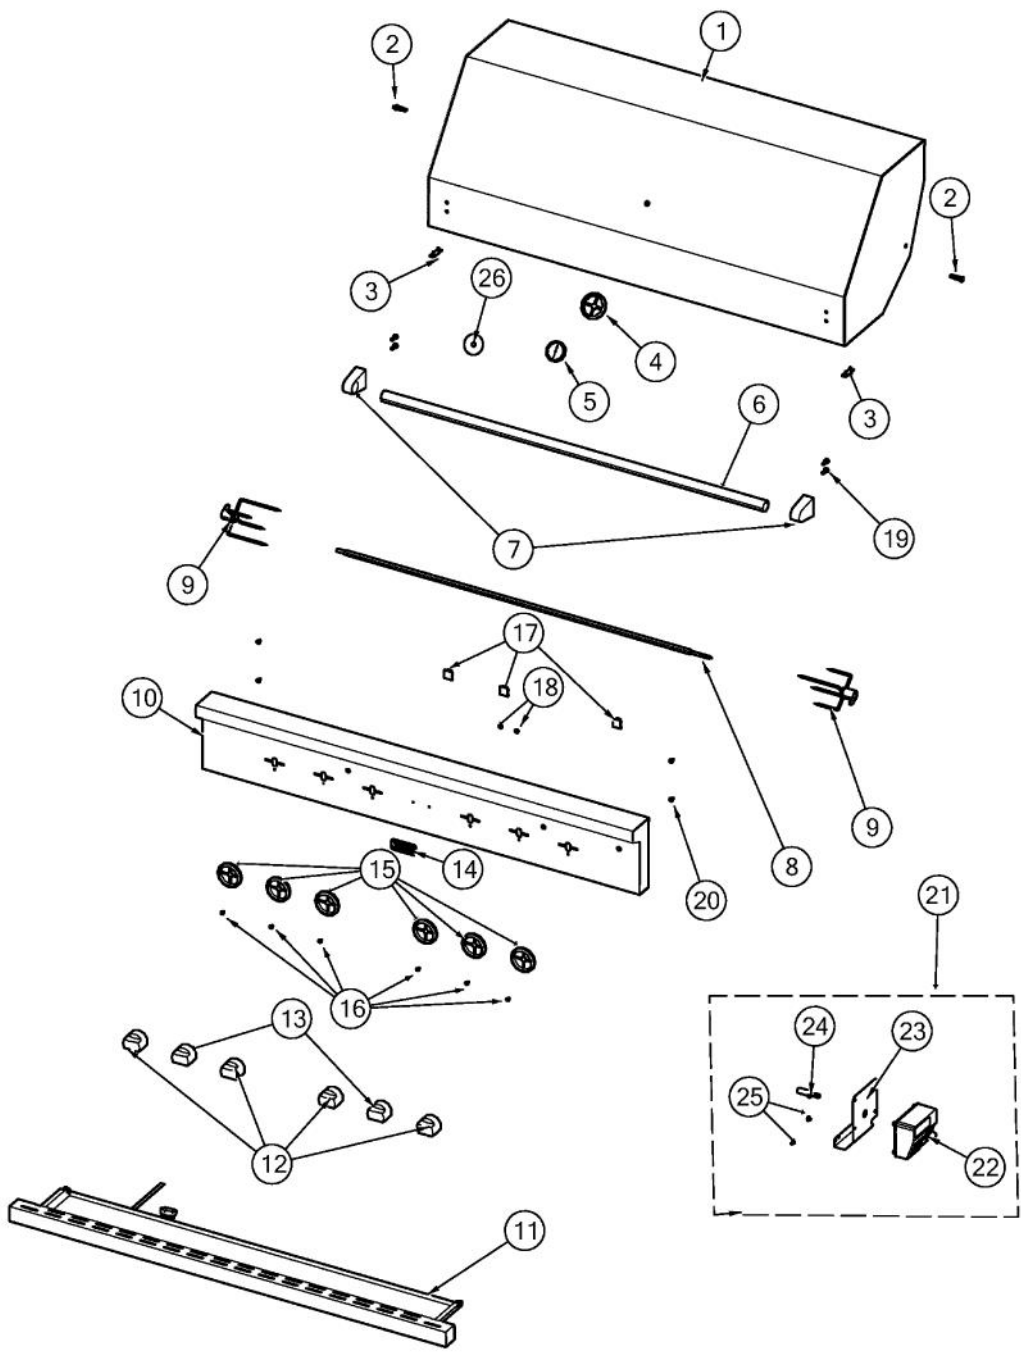

Ref #	Part Number	Qty.	Description
1	045637-000	1	HOOD
2	034607-000	2	FASTENER, BOLT, 5/16 - 1-1/2
3	036547-000	2	GROMMET, RECTANGLE RUBBER
4	PB010304	2	KNOB BEZEL
5	020659-000	1	GAUGE, BMTL, TEMPERATURE
6	045480-000	1	54 CANOPY HANDLE
7	026965-000	2	END CAP, ASM, DOOR HANDLE
8	045828-000	1	54 SPIT ROD
9	032881-000	2	FORK, RTSR
10	047019-2631	1	CONTROL PANEL ASM, W/GRAPHICS- 54
11	045726-000	1	DRIP TRAY ASM, BQ, 54
12	035901-000	4	KNOB,GRL,WOK,PRO CR3
13	038435-000	2	KNOB, ROTISS, PRO, CR3
14	PE010142	1	3 LOGO XBKXXCHROME
15	PB010304	6	KNOB BEZEL
16	037304-000	6	FASTENER, PNH, TORX, AB, PSVD, WAX
17	M0104106	3	CLIP-CORD VM0104106
18	PD030006	2	CAPPED WASHER PAL NUT
19	PD020069	4	CAP SCREW 1/4-20 X 3/4 SS
20	014143-000	4	SCR 10-12 A SHLD TRP 1/2 S ZN BLUE
21	043708-000	1	GRILL, MOT, MT, 304, RTSR ASSY
22	032461-000	1	MOTOR, ROTIS
23	043284-000	1	ROTIS MOTOR BRACKET
24	037377-000	1	ADAPTER, HEX, ROTISSERIE MOTOR ADAPTER
25	PD040004	2	GROMMET BUMPER
26	026724-000	1	SPACER, WSHR