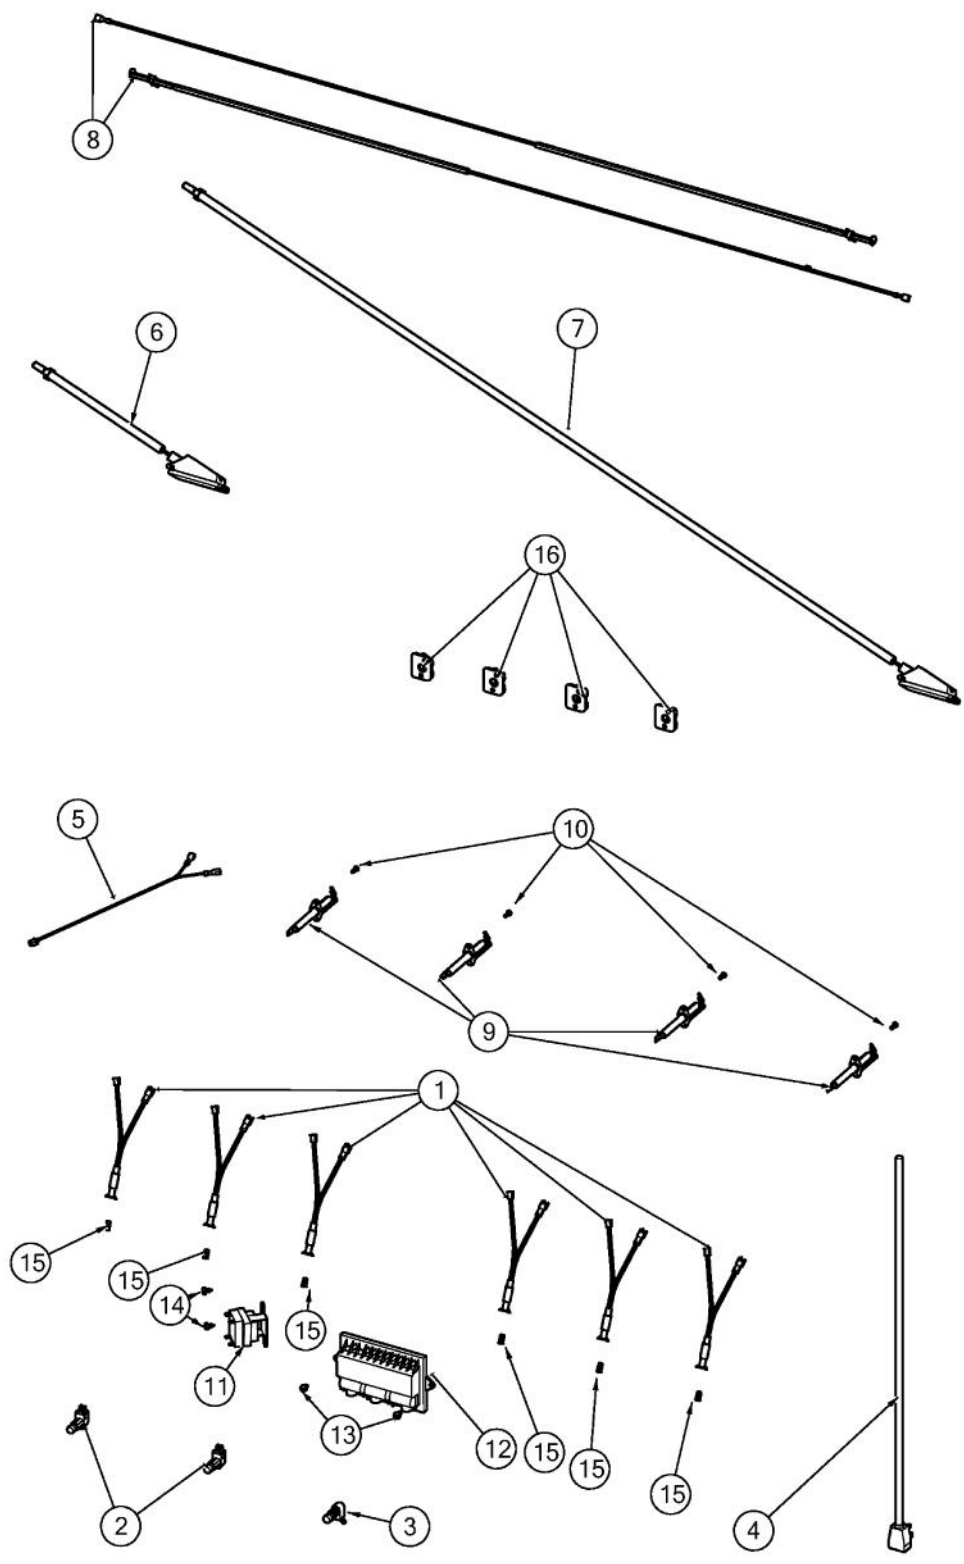

Ref #	Part Number	Qty.	Description
1	PB040125	2	ORIFICE FTG 90D 20IR NO.57 HD YELLOW
1	PB040124	2	90 DEG. ORIFICE FITTING
2	G3005289	2	BURNER,ASM,,ASM,IR,20
3	042576-000	2	THERMOCOUPLE
4	029479-000	5	U-BURNER, BQ ASM
5	037304-000	4	FASTENER, PNH, TORX, AB, PSVD, WAX
6	PB020114	4	FLASH TUBE (VGBQ3002T)
7	046934-000	2	55 6/16 S.S. FLEX TUBING (T5-NF01-55)
8	045546-000	1	54 MANIFOLD
9	014953-000	4	VALVE, GAS, ASM, U BNR - LP
9	014952-000	4	VALVE, GAS, ASM, U BNR
10	038657-000	2	VALVE, RTSR, ASM, LP
10	038629-000	2	VALVE, RTSR, ASM, NAT
11	PD010012	6	VALVE BOLT 1/4-20 UNC-2B 5/16 M.S.
12	043214-000	1	REGULATOR, HOSE, LP ASSY
12	043217-000	1	REGULATOR, NAT ASSY
13	037304-000	3	FASTENER, PNH, TORX, AB, PSVD, WAX

Ref #	Part Number	Qty.	Description
1	045637-000	1	HOOD
2	034607-000	2	FASTENER, BOLT, 5/16 - 1-1/2
3	036547-000	2	GROMMET, RECTANGLE RUBBER
4	PB010304	2	KNOB BEZEL
5	020659-000	1	GAUGE, BMTL, TEMPERATURE
6	045480-000	1	54 CANOPY HANDLE
7	026965-000	2	END CAP, ASM, DOOR HANDLE
8	045828-000	1	54 SPIT ROD
9	032881-000	2	FORK, RTSR
10	047019-2631	1	CONTROL PANEL ASM, W/GRAPHICS- 54
11	045726-000	1	DRIP TRAY ASM, BQ, 54
12	035901-000	4	KNOB,GRL,WOK,PRO CR3
13	038435-000	2	KNOB, ROTISS, PRO, CR3
14	PE010142	1	3 LOGO XBKXXCHROME
15	PB010304	6	KNOB BEZEL
16	037304-000	6	FASTENER, PNH, TORX, AB, PSVD, WAX
17	M0104106	3	CLIP-CORD VM0104106
18	PD030006	2	CAPPED WASHER PAL NUT
19	PD020069	4	CAP SCREW 1/4-20 X 3/4 SS
20	014143-000	4	SCR 10-12 A SHLD TRP 1/2 S ZN BLUE
21	043708-000	1	GRILL, MOT, MT, 304, RTSR ASSY
22	032461-000	1	MOTOR, ROTIS
23	043284-000	1	ROTIS MOTOR BRACKET
24	037377-000	1	ADAPTER, HEX, ROTISSERIE MOTOR ADAPTER
25	PD040004	2	GROMMET BUMPER
26	026724-000	1	SPACER, WSHR