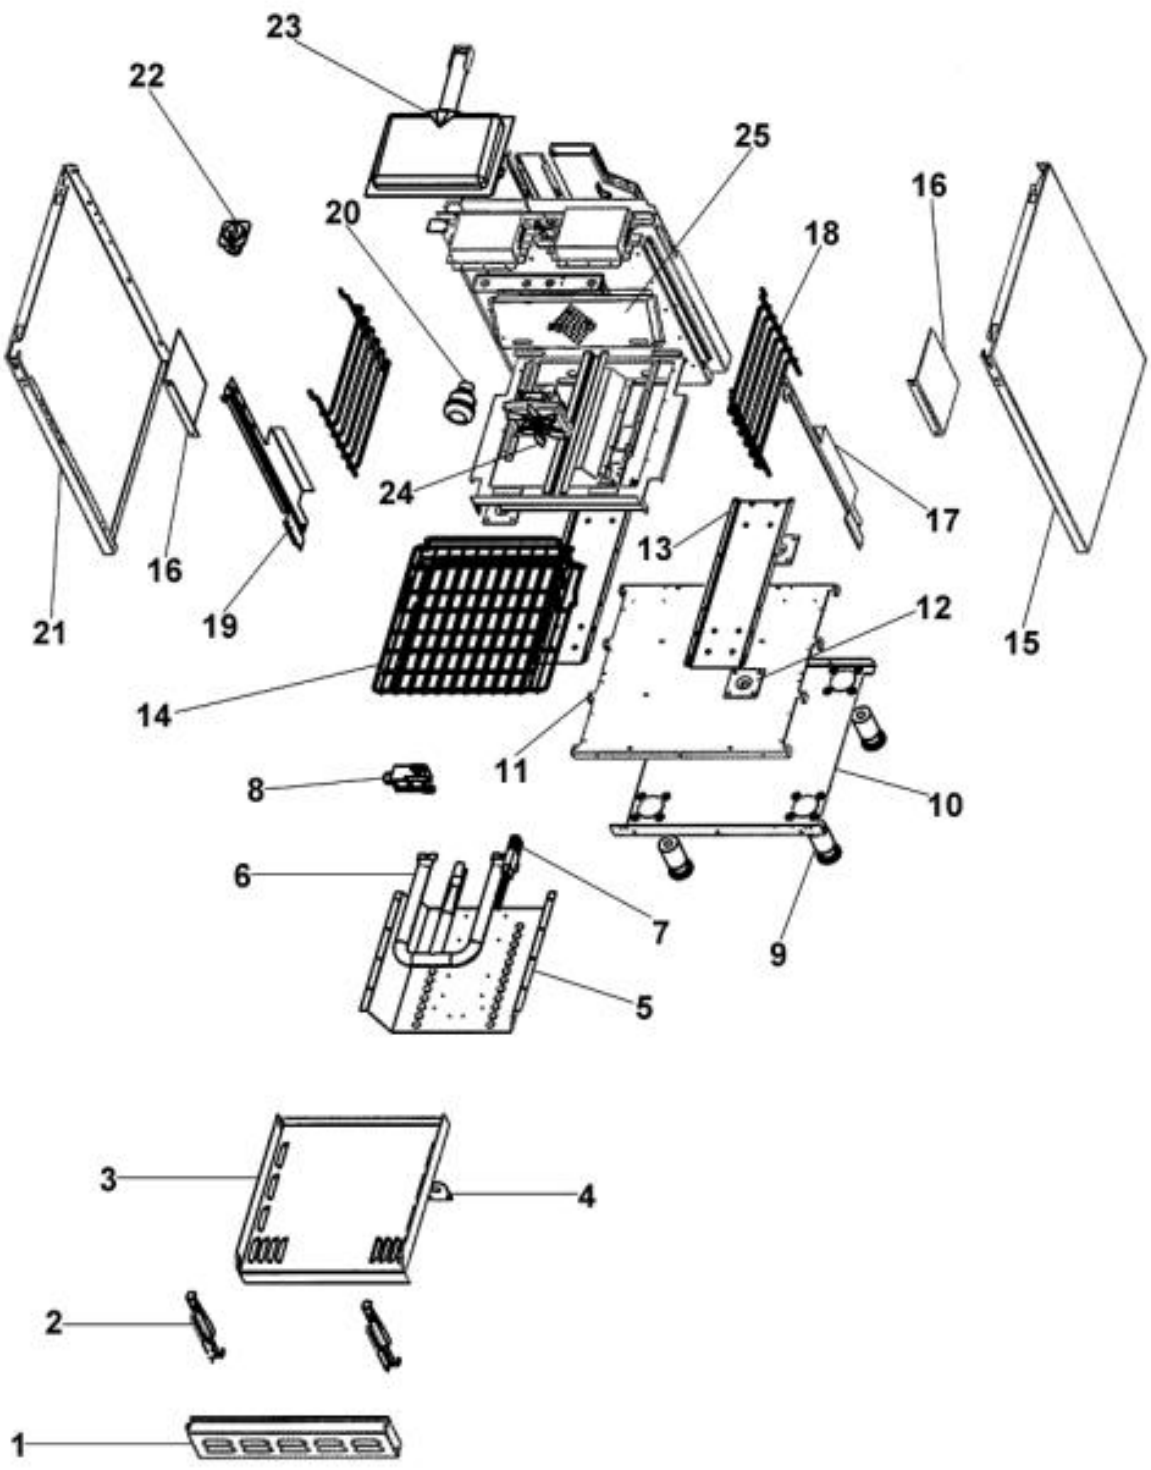

# *Functional Parts*

Ref #	Part Number	Qty.	Description
1	PB050059		BAKE BURNER - NATURAL GAS
2	PE050005		CONVECTION FAN ASSY
3	PB010084		DUAL THERMAL BI-MTL GAS CTRL VALVE
4	PA010030		GRILL VALVE-(VGRT)
5	G3001876		IR BURNER ASSY (VGSC/RC) N/S
6	PB040001		IGNITOR - (ALL RANGES)
7	PA070001		PRESSURE REGULATOR (NAT.)
8	PA070001		PRESSURE REGULATOR (NAT.)
9	PA020037		SINGLE MODULE 120V
10	PB010036		THERMOSTAT BAKE/BROIL
11	PA080038		WOK BURNER (24)
12	PB040160		WOK IGNITER

Ref #	Part Number	Qty.	Description
28	PA010122		VGRC/IC/RT GRILL KNOB (BK)
	PA010123		VGRC/IC/RT GRILL KNOB (WH)
29	PE010081		CONVECTION-LABEL/PLATE (CHROME)
	PE010082		CONVECTION-LABEL/PLATE (XBRX)
30	PK000008		DRIP TRAY GUIDE - RH
31	PK000010		RUNNER, DRIP TRAY - RH (VGRT)
32	PK000007		DRIP TRAY GUIDE - LH (VGRT)
33	PK000009		RUNNER, DRIP TRAY - LH (VGRT)
34	G3002719		LANDING LEDGE ASSY (VCCGG4)
35	B2002708		DRIP TRAY (VCCGG4)
36	G3009528		DRIP TRAY HANDLE ASSY 24
	G9309533PVD		DRIP TRAY HANDLE ASSY. 24 BRASS