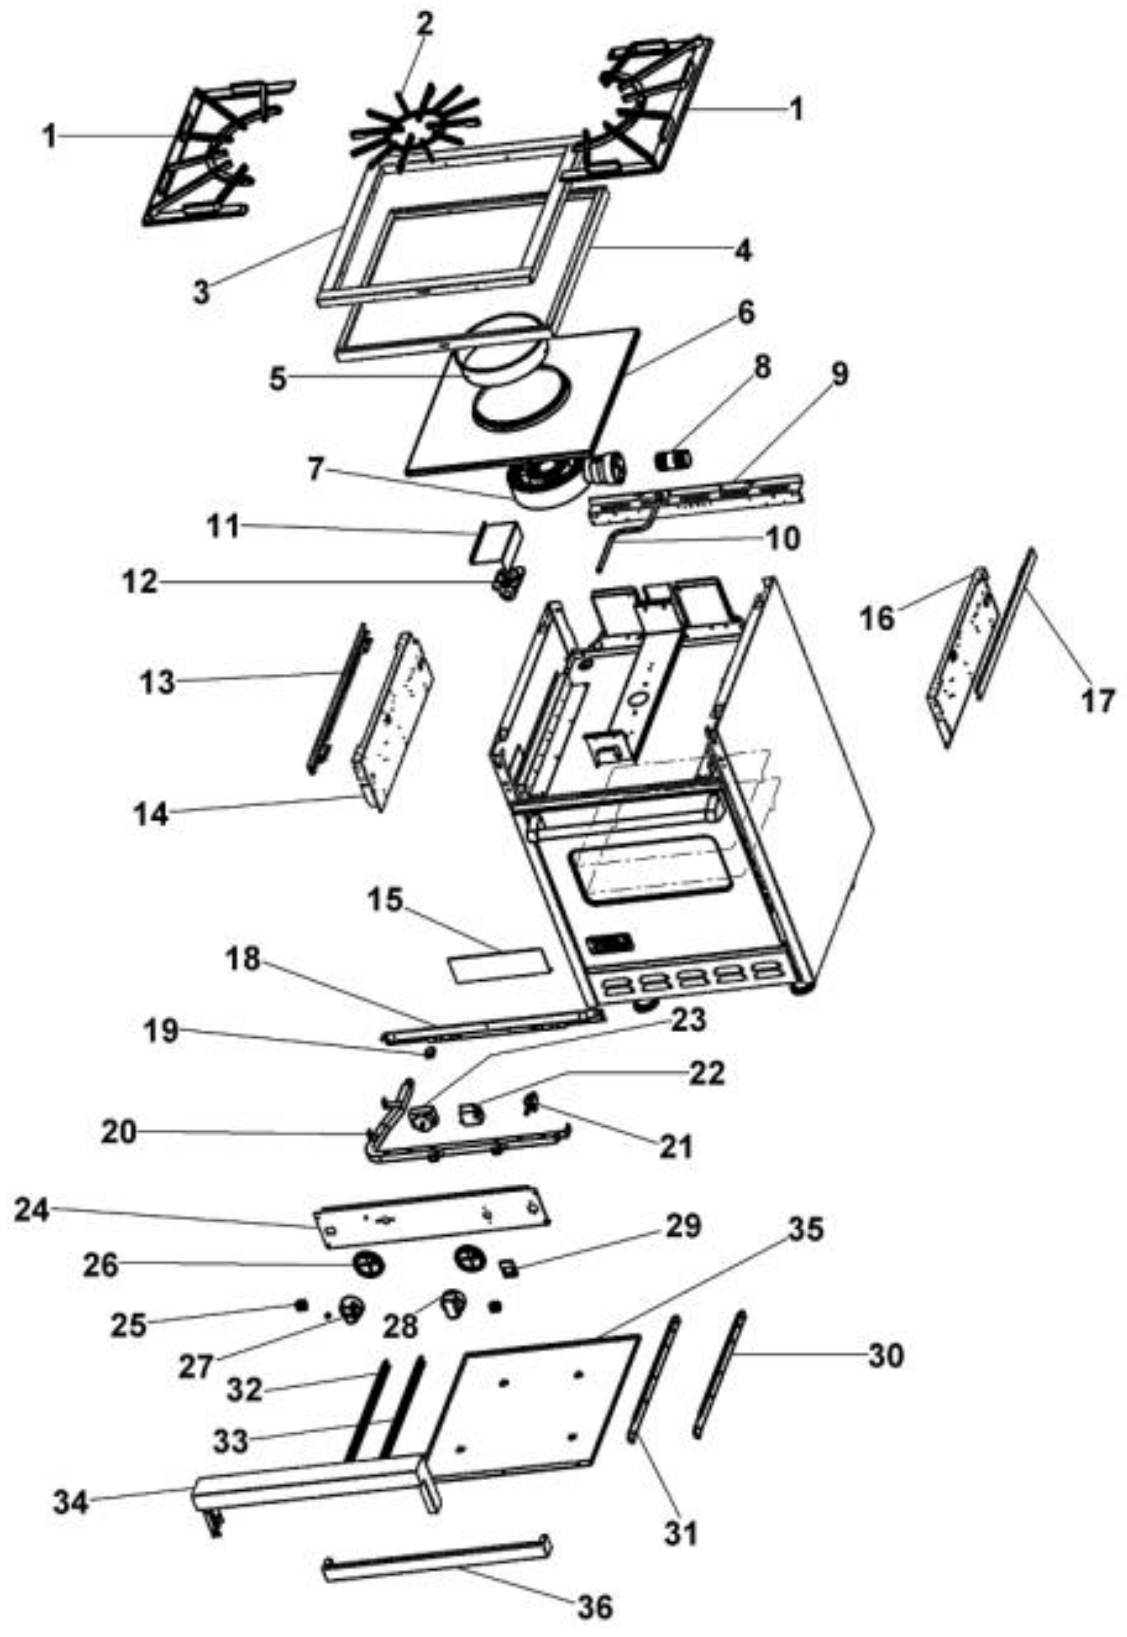

# *Functional Parts*

Ref #	Part Number	Qty.	Description
1	PB050059		BAKE BURNER - NATURAL GAS
2	PE050005		CONVECTION FAN ASSY
3	PB010084		DUAL THERMAL BI-MTL GAS CTRL VALVE
4	PA010030		GRILL VALVE-(VGRT)
5	G3001876		IR BURNER ASSY (VGSC/RC) N/S
6	PB040001		IGNITOR - (ALL RANGES)
7	PA070001		PRESSURE REGULATOR (NAT.)
8	PA070001		PRESSURE REGULATOR (NAT.)
9	PA020037		SINGLE MODULE 120V
10	PB010036		THERMOSTAT BAKE/BROIL
11	PA080038		WOK BURNER (24)
12	PB040160		WOK IGNITER

Ref #	Part Number	Qty.	Description
28	PA010122		VGRC/IC/RT GRILL KNOB (BK)
	PA010123		VGRC/IC/RT GRILL KNOB (WH)
29	PE010081		CONVECTION-LABEL/PLATE (CHROME)
	PE010082		CONVECTION-LABEL/PLATE (XBRX)
30	PK000008		DRIP TRAY GUIDE - RH
31	PK000010		RUNNER, DRIP TRAY - RH (VGRT)
32	PK000007		DRIP TRAY GUIDE - LH (VGRT)
33	PK000009		RUNNER, DRIP TRAY - LH (VGRT)
34	G3002719		LANDING LEDGE ASSY (VCCGG4)
35	B2002708		DRIP TRAY (VCCGG4)
36	G3009528		DRIP TRAY HANDLE ASSY 24
	G9309533PVD		DRIP TRAY HANDLE ASSY. 24 BRASS