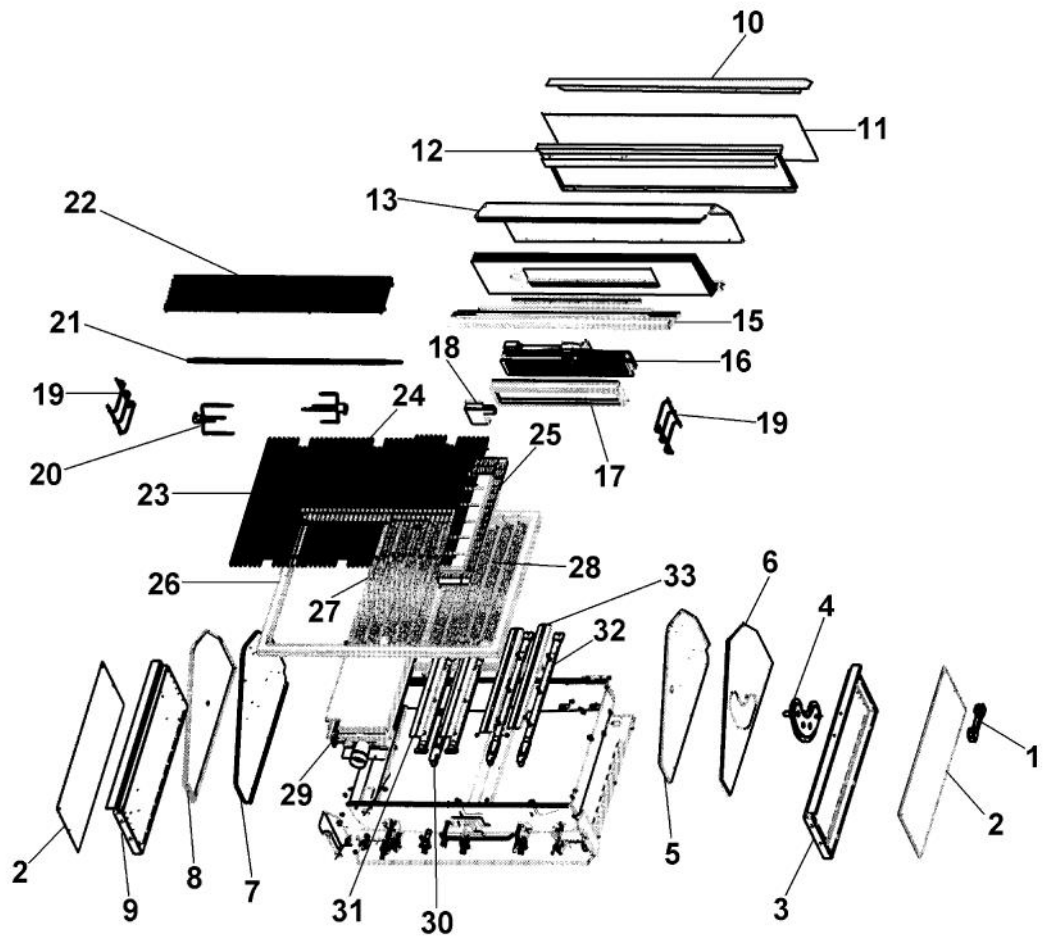

Ref #	Part Number	Qty.	Description
1	PB060055		ROTISSERIE MOUNT CASTING
2	L1005398		SIDE HEAT SHIELD
3	B2005203		GRILL BOX SIDE RH (PHASE 2)
4	G3105387		GEAR BOX ASSEMBLY
5	B2005263		INSIDE WINDSHIELD RH (PHASE 2)
6	G5005256		OUTSIDE WINDSHIELD ASSY RH
7	B2005264		INSIDE WINDSHIELD RH
8	G5005257		OUTSIDE WINDSHIELD ASSY LH
9	B2005204		PANEL, GRL, LH
10	B2005209		GRILL BOX TRIM
11	L1004881		REAR HEAT SHIELD 41 (PHASE 2)
12	B2005206		GRILL BOX BACK 41 (PHASE 2)
13	B2005280		REAR COVER 41 (PHASE 2)
14	G9105328		FRONT HOUSING ASSY-41 (VGBQ4103RT)
15	G9105395		41`` FRONT HOUSING TOP WELD ASSY
16	G3005289		BURNER,ASM,,ASM,IR,20
17	B2005347		INFRARED FRAME
18	B2005273		I/R IGNITOR COVER LH (PHASE 2)
19	PB060051		WARMING RACK SUPPORT
20	PB060058		SPIT FORK
21	PB060053		ROTI SPIT ROD 41
22	PB060056		WARMING RACK 41
23	PA060052		GRILL COOKING GRATES
24	PA060053		HALF GRILL GRATE
25	G3005350		SMOKER BOX ASSY (VGBQ3002RT)
26	B2005230		GRILL FRAME 41 (PHASE 2)
27	PK010060		PERFORATED FLAVOR GRID
28	PK010061		HALF FLAVOR GRID PHASE 2
29	G3208947		IR BURNER ASSY
30	PA080050		GRILL BURNER SS
31	B2004921		BURNER DRIP SHIELD (P1 GRILL)
32	PA080051		SMOKER/GRILL BURNER
33	B2005324		SMOKER DRIP SHIELD