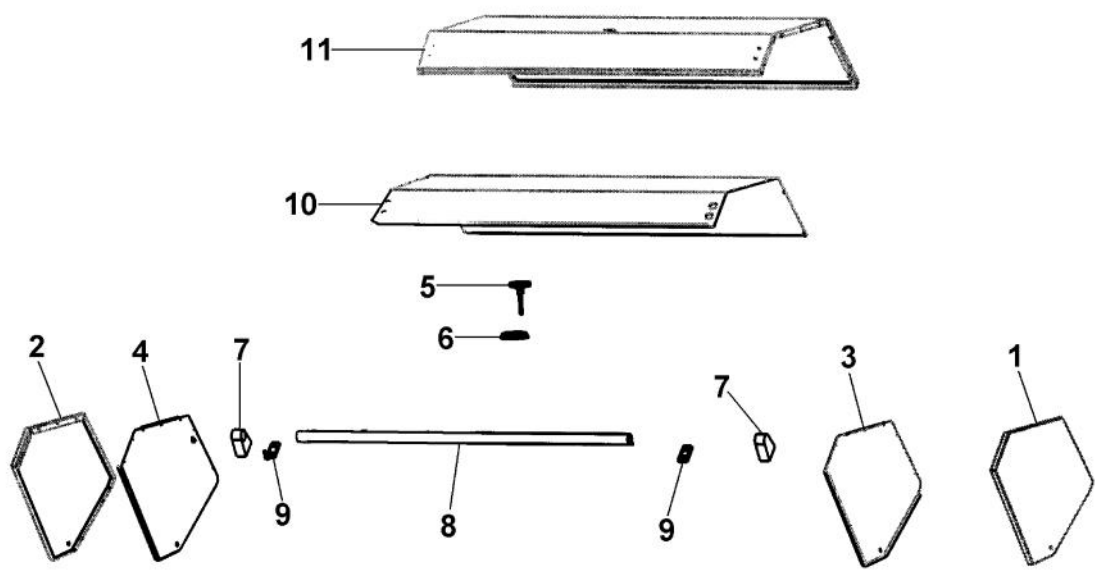

Ref #	Part Number	Qty.	Description
1	PK010067		DRIP TRAY HANDLE (VGBQ41) T SERIES
2	G3005222		LANDING LEDGE ASSY-41 (PHASE 2)
3	PA010140		OUTDOOR IR GRILL KNOB
4	PB010208		BEZEL, CHROME PLATE
	PB010209		BEZEL BRASS
5	PE010142		3 LOGO XBKXXCHROME
	PE010143		3 LOGO BK/BR
6	B9208963		CTRL PANEL 41 FULL GRILL
7	PA010088		ROTIS. BURNER KNOB
8	PA010126		OUTDOOR GRILL KNOB
9	PA020036		SPARK MODULE
10	B2005250		SPARK MODULE BRACKET (PHASE 2)
11	PB040176		IGNITER
12	PB010191		I.R. SAFETY VALVE (PHASE II GRILLS)
	PB010220		I.R. SAFETY VALVE LP
NI	PB010162		THERMOCOUPLE - BBQ GRILL W/ ROTIS
NI	PD030048		THERMOCOUPLE NUT M08-VGBQ-8743300007
13	PA010119		SUB TO 003546-000 - RANGE GRILL VALVE-BRASS
14	PA010117		SMOKER VALVE - NAT.
	PA010118		SMOKER VALVE - L.P.
15	PA010113		GRILL VALVE - NAT.
	PA010078		GRILL VALVE - L.P.
16	PA050069		PHASE2 41 MANIFOLD
17	B2005311		DRIP TRAY 41 SIDE
18	B2005317		DRIP TRAY RUNNER LH (PHASE 2)
19	B2005316		DRIP TRAY RUNNER RH
20	B2005213		DRIP TRAY GUIDE BRACKET (PHASE 2)
NI	PC020025		DRIP TRAY WHEEL
21	B2008950		GRILL BOX FRONT - FULL 41
22	B2008949		BURNER BOX FRONT
23	G9105328		FRONT HOUSING ASSY-41 (VGBQ4103RT)
24	J2101749		GREASE PAN
25	B2005204		PANEL, GRL, LH
26	B2005203		GRILL BOX SIDE RH (PHASE 2)
27	L1005398		SIDE HEAT SHIELD
28	G5005257		OUTSIDE WINDSHIELD ASSY LH
29	G5005256		OUTSIDE WINDSHIELD ASSY RH
30	B2005263		INSIDE WINDSHIELD RH (PHASE 2)
31	B2005264		INSIDE WINDSHIELD RH
32	G3205282		ROTIS MOTOR ASSEMBLY (PHASE 2)
33	B2005280		REAR COVER 41 (PHASE 2)