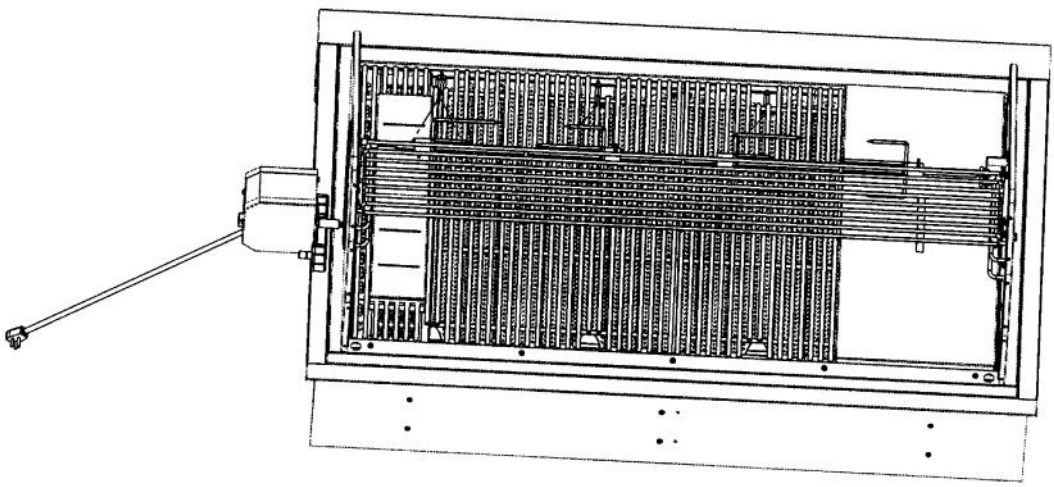

Ref #	Part Number	Qty.	Description
1	PD020055		NO.10 X 1/2 PAN PHIL. TEK. SS
2	B20011432		VGIQ REAR COVER 53
3	PB040124		90 DEG. ORIFICE FITTING
	PB040125		ORIFICE FTG 90D 20IR NO.57 HD YELLOW
4	G3005289		BURNER,ASM,,ASM,IR,20
5	G9107204		FRONT HOUSING ASSY - 53 FULL
6	B2005347		INFRARED FRAME
7	B2005274		I/R IGNITOR COVER
8	B2005272		I/R IGNITOR BRACKET RH
9	PB010162		THERMOCOUPLE - BBQ GRILL W/ ROTIS
10	PD030048		THERMOCOUPLE NUT M08-VGBQ-8743300007
11	PB040122		IGNITOR FOR (BBQ GRILL) (1647-89)
12	B2005271		IR IGNITOR BRACKET (PHASE 2)
13	B2005273		I/R IGNITOR COVER LH (PHASE 2)
14	E9107203		FRONT HOUSING 53
15	G9105394		53 FRONT HOUSING TOP WELD ASSY