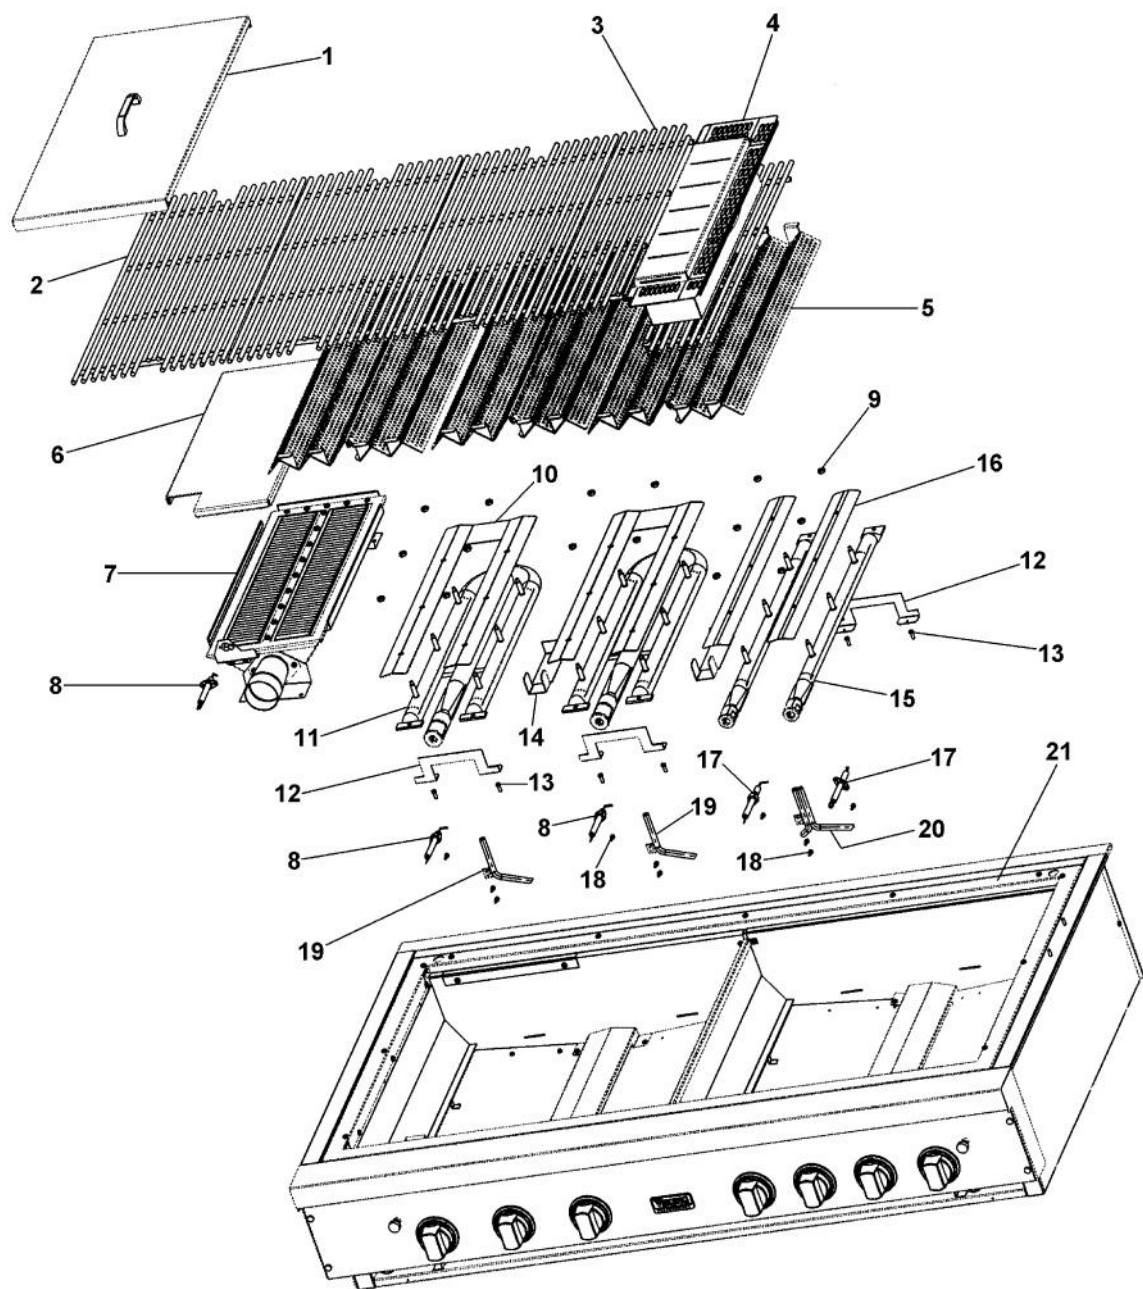

Ref #	Part Number	Qty.	Description
1	PE010142		3 LOGO XBKXXCHROME
	PE010143		3 LOGO BK/BR
2	PD030006		CAPPED WASHER PAL NUT
3	PB010163		OVEN LIGHT SWITCH KNOB BK
4	PA010140		OUTDOOR IR GRILL KNOB
5	PA010088		ROTIS. BURNER KNOB
6	PA010126		OUTDOOR GRILL KNOB
7	PB010208		BEZEL, CHROME PLATE
	PB010209		BEZEL BRASS
8	PD020056		NO.10-24 X 1/2 PH.TR. M.S. SS
9	PD030050		10-24 CAGE NUT SS
10	PD020067		NO.6 X 3/8 PAN PHIL. TEK SS
11	B9208965		CTRL PANEL 53 FULL GRILL
12	PE050063		SPARKER SWITCH
13	PA010141		SUB TO 003554-000 - I/R BURNER VALVE (NAT)
	PA010146		SUB TO 003576-000- I/R BURNER VALVE (LP)
14	PB010191		I.R. SAFETY VALVE (PHASE II GRILLS)
	PB010220		I.R. SAFETY VALVE LP
15	PA010149		SUB TO 003516-000 - GRILL VALVE NAT. (7,600-25,000 BTU)
	PA010150		SUB TO 003538-000 - GRILL VALVE L.P. (13,000-22,500 BTU)
16	PA010153		SUB TO 003533-000 - GRILL VALVE NAT. (5,000-12,500 BTU)
	PA010154		SUB TO 003573-000 - GRILL VALVE L.P. (5,000-10,500 BTU)
17	PA050068		PHASE2 53 MANIFOLD
18	PA010012		ROPER PLUG
19	PD010012		VALVE BOLT 1/4-20 UNC-2B 5/16 M.S.
20	PA020036		SPARK MODULE
21	B2005250		SPARK MODULE BRACKET (PHASE 2)
22	PD020055		NO.10 X 1/2 PAN PHIL. TEK. SS

Ref #	Part Number	Qty.	Description
1	PD020056		NO.10-24 X 1/2 PH.TR. M.S. SS
2	PB060055		ROTISSERIE MOUNT CASTING
3	PD030064		CAPTURE NUT 1/4 NO.20
4	PD010090		ROTISSERIE FASTENER KNOB
5	B1005283		ROTISSERIE MOUNTING PLATE (PHASE 2)
6	PD020055		NO.10 X 1/2 PAN PHIL. TEK. SS
7	PE070189		ELECTRICAL SUPPLY CORD - BBQ GRILL
8	PE070184		ROTISSERIE MOTOR
9	B2005286		PHASE II ROTISSERIE COVER
10	B2005284		PHASE II ROTISSERIE BOX FRONT
11	B2005285		PHASE II ROTISSERIE BOX FRONT
12	PE050046		ROTISSERIE SWITCH BOOT
13	PE050051		ROTISSERIE SWITCH
14	PD040044		SNAP THRU BUSHING 1/4DIA CORD
15	G3205282		ROTISSERIE MOTOR ASSEMBLY (PHASE 2)