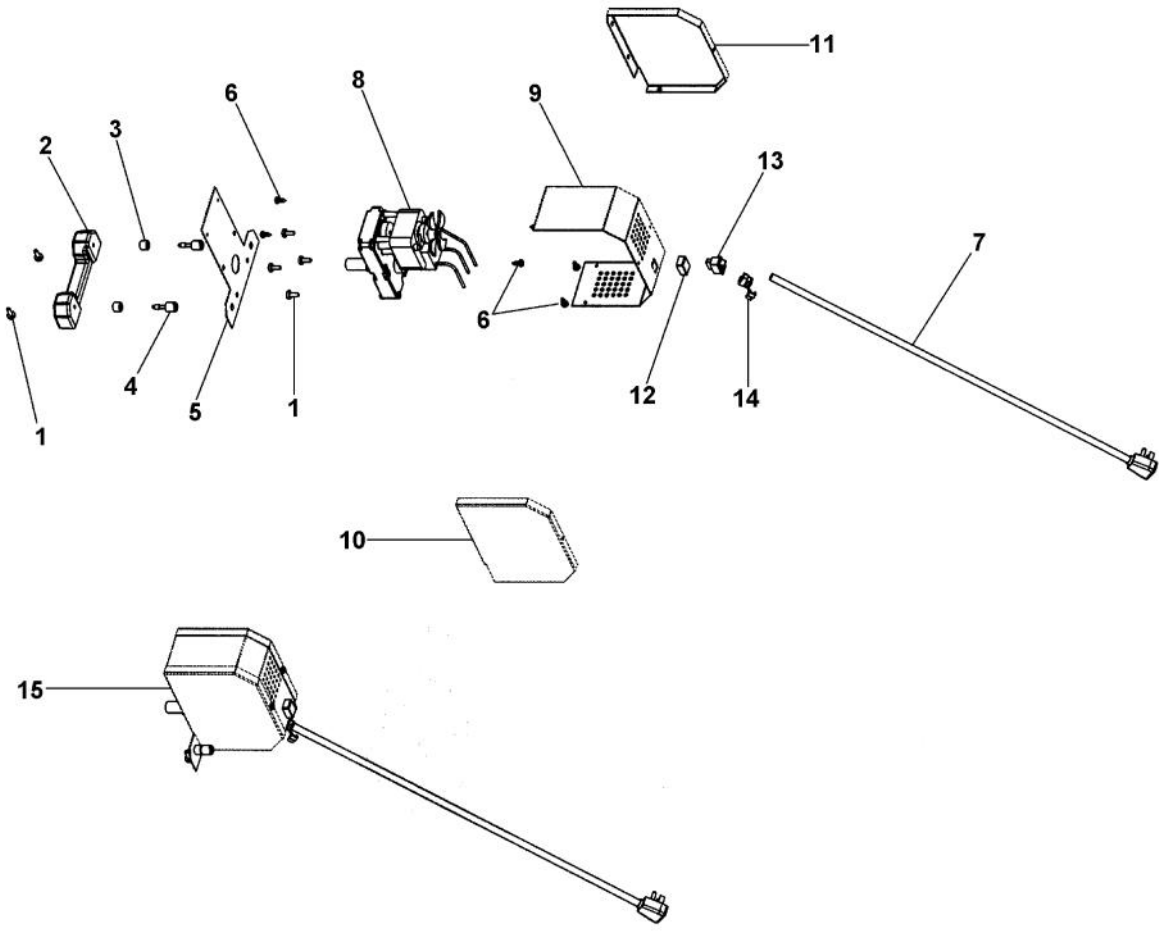

Ref #	Part Number	Qty.	Description
1	PE010142		3 LOGO XBKXXCHROME
	PE010143		3 LOGO BK/BR
2	PD030006		CAPPED WASHER PAL NUT
3	PB010163		OVEN LIGHT SWITCH KNOB BK
4	PA010140		OUTDOOR IR GRILL KNOB
5	PA010088		ROTIS. BURNER KNOB
6	PA010126		OUTDOOR GRILL KNOB
7	PB010208		BEZEL, CHROME PLATE
	PB010209		BEZEL BRASS
8	PD020056		NO.10-24 X 1/2 PH.TR. M.S. SS
9	PD030050		10-24 CAGE NUT SS
10	PD020067		NO.6 X 3/8 PAN PHIL. TEK SS
11	B9208965		CTRL PANEL 53 FULL GRILL
12	PE050063		SPARKER SWITCH
13	PA010141		SUB TO 003554-000 - I/R BURNER VALVE (NAT)
	PA010146		SUB TO 003576-000- I/R BURNER VALVE (LP)
14	PB010191		I.R. SAFETY VALVE (PHASE II GRILLS)
	PB010220		I.R. SAFETY VALVE LP
15	PA010149		SUB TO 003516-000 - GRILL VALVE NAT. (7,600-25,000 BTU)
	PA010150		SUB TO 003538-000 - GRILL VALVE L.P. (13,000-22,500 BTU)
16	PA010153		SUB TO 003533-000 - GRILL VALVE NAT. (5,000-12,500 BTU)
	PA010154		SUB TO 003573-000 - GRILL VALVE L.P. (5,000-10,500 BTU)
17	PA050068		PHASE2 53 MANIFOLD
18	PA010012		ROPER PLUG
19	PD010012		VALVE BOLT 1/4-20 UNC-2B 5/16 M.S.
20	PA020036		SPARK MODULE
21	B2005250		SPARK MODULE BRACKET (PHASE 2)
22	PD020055		NO.10 X 1/2 PAN PHIL. TEK. SS

Ref #	Part Number	Qty.	Description
1	PD020056		NO.10-24 X 1/2 PH.TR. M.S. SS
2	PB060055		ROTISSERIE MOUNT CASTING
3	PD030064		CAPTURE NUT 1/4 NO.20
4	PD010090		ROTISSERIE FASTENER KNOB
5	B1005283		ROTISSERIE MOUNTING PLATE (PHASE 2)
6	PD020055		NO.10 X 1/2 PAN PHIL. TEK. SS
7	PE070189		ELECTRICAL SUPPLY CORD - BBQ GRILL
8	PE070184		ROTISSERIE MOTOR
9	B2005286		PHASE II ROTISSERIE COVER
10	B2005284		PHASE II ROTISSERIE BOX FRONT
11	B2005285		PHASE II ROTISSERIE BOX FRONT
12	PE050046		ROTISSERIE SWITCH BOOT
13	PE050051		ROTISSERIE SWITCH
14	PD040044		SNAP THRU BUSHING 1/4DIA CORD
15	G3205282		ROTISSERIE MOTOR ASSEMBLY (PHASE 2)