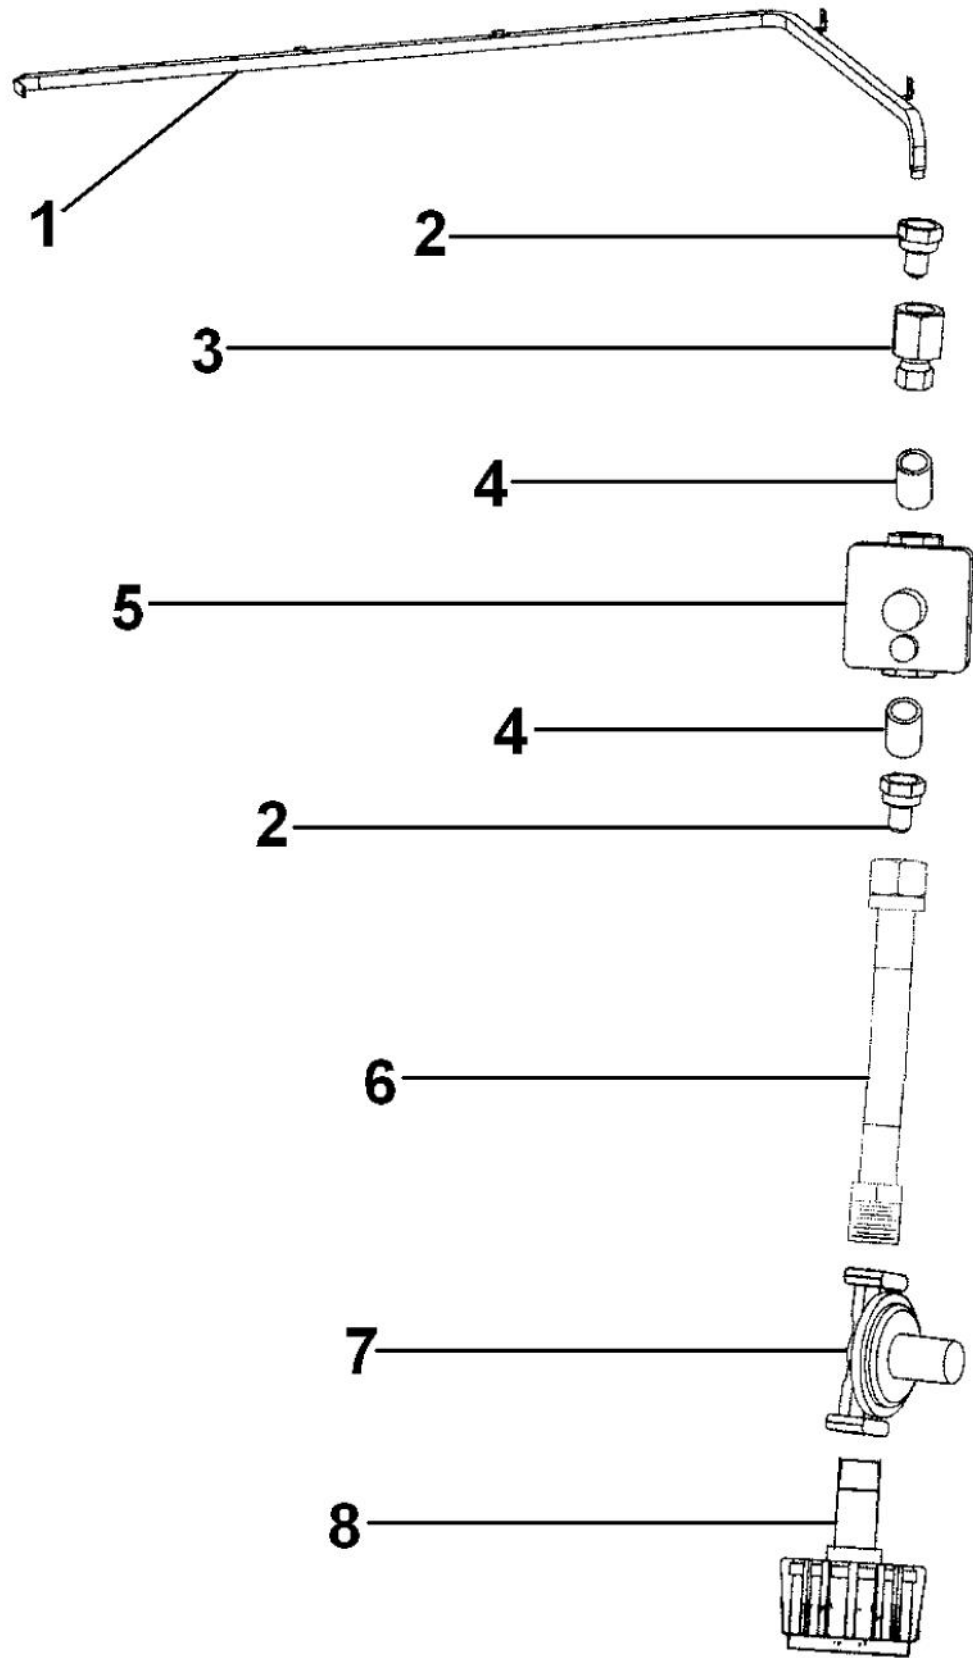

Ref #	Part Number	Qty.	Description
1	PD020056		NO.10-24 X 1/2 PH.TR. M.S. SS
2	PB060055		ROTISSERIE MOUNT CASTING
3	PD030064		CAPTURE NUT 1/4 NO.20
4	PD010090		ROTISSERIE FASTENER KNOB
5	B1005283		ROTISSERIE MOUNTING PLATE (PHASE 2)
6	PD020055		NO.10 X 1/2 PAN PHIL. TEK. SS
7	PE070189		ELECTRICAL SUPPLY CORD - BBQ GRILL
8	PE070184		ROTISSERIE MOTOR
9	B2005286		PHASE II ROTISSERIE COVER
10	B2005284		PHASE II ROTISSERIE BOX FRONT
11	B2005285		PHASE II ROTISSERIE BOX FRONT
12	PE050046		ROTISSERIE SWITCH BOOT
13	PE050051		ROTISSERIE SWITCH
14	PD040044		SNAP THRU BUSHING 1/4DIA CORD
15	G3205282		ROTISSERIE MOTOR ASSEMBLY (PHASE 2)

Ref #	Part Number	Qty.	Description
1	J2101749		GREASE PAN
2	G3005214		DRIP TRAY SLIDE - LH
3	G3005215		DRIP TRAY SLIDE - RH
4	PC020025		DRIP TRAY WHEEL
5	PD020082		10 X 24 COUNTERSUNK S.S. SCREW
6	PD030044		10-24 KEPS NUT SS
7	B2005309		DRIP TRAY 41
8	PD020055		NO.10 X 1/2 PAN PHIL. TEK. SS
9	PD020056		NO.10-24 X 1/2 PH.TR. M.S. SS
10	PD040004		GROMMET BUMPER
11	B3005313		53 DRIP TRAY HANDLE
NI	G3205305		53 DRIP TRAY ASSY DOES NOT INCLUDE NO. 2 & NO. 3

Ref #	Part Number	Qty.	Description
1	PA050068		PHASE2 53 MANIFOLD
2	PB040167		MALE COUPLER (PHASE 1 GRILL)
3	PB040166		FEMALE COUPLER (PHASE 1 GRILL)
4	PB040046		1/2 CLOSE NIPPLE (VGS0166)
5	PA070006		PRESSURE REGULATOR - NATURAL
6	PB040239		ORIFICE FITTING NO.37 NAT

Ref #	Part Number	Qty.	Description
1	PA050068		PHASE2 53 MANIFOLD
2	PB040146		1/2 X 3/8 FLARE ADAPTER (VGBQ)
3	PB040235		1/2NPT TO 3/8 FLARE COUPLING
4	PB040046		1/2 CLOSE NIPPLE (VGS0166)
5	PA070005		PRESSURE REG.(LP) RV47L-77-10.0
6	PB020078		HIGH PRESSURE HOSE
7	PA070007		LP TANK REGULATOR (VGBQ)
8	PA010138		CYLINDER CONNECTION