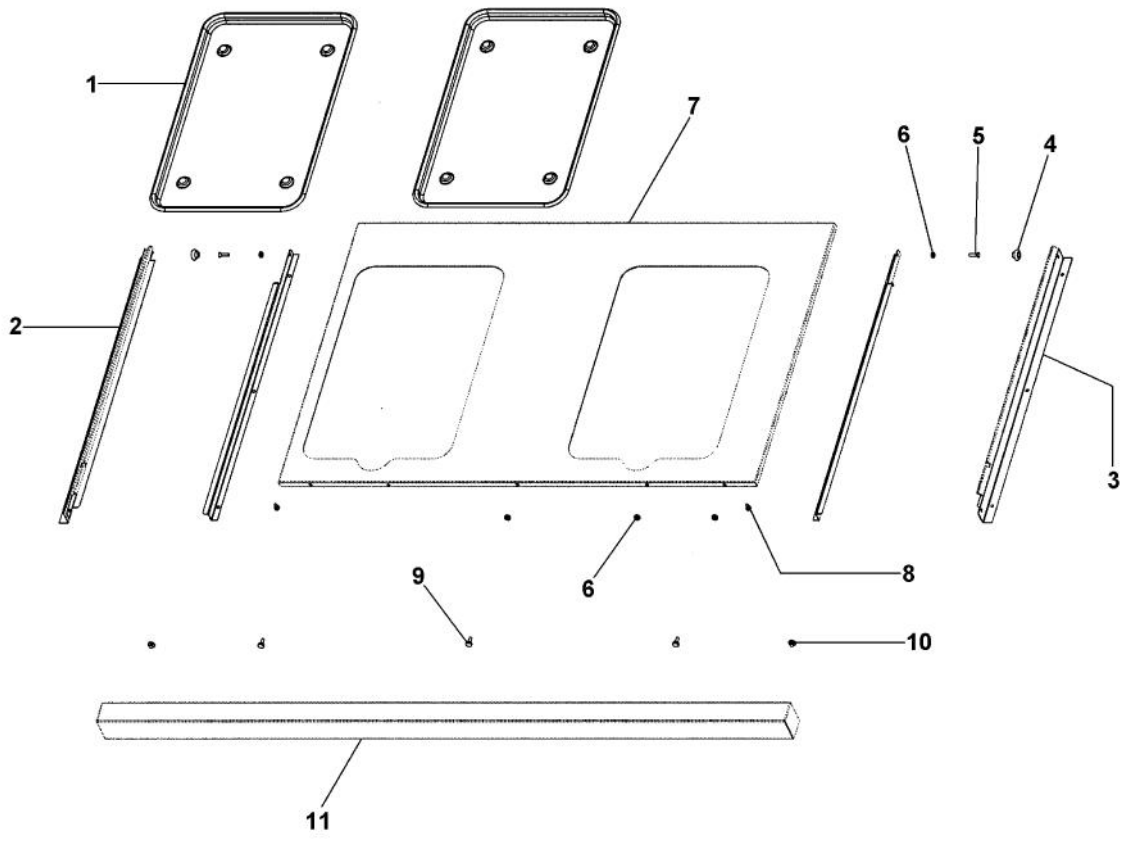

Ref #	Part Number	Qty.	Description
1	J2101749		GREASE PAN
2	G3005214		DRIP TRAY SLIDE - LH
3	G3005215		DRIP TRAY SLIDE - RH
4	PC020025		DRIP TRAY WHEEL
5	PD020082		10 X 24 COUNTERSUNK S.S. SCREW
6	PD030044		10-24 KEPS NUT SS
7	B2005309		DRIP TRAY 41
8	PD020055		NO.10 X 1/2 PAN PHIL. TEK. SS
9	PD020056		NO.10-24 X 1/2 PH.TR. M.S. SS
10	PD040004		GROMMET BUMPER
11	B3005313		53 DRIP TRAY HANDLE
NI	G3205305		53 DRIP TRAY ASSY DOES NOT INCLUDE NO. 2 & NO. 3