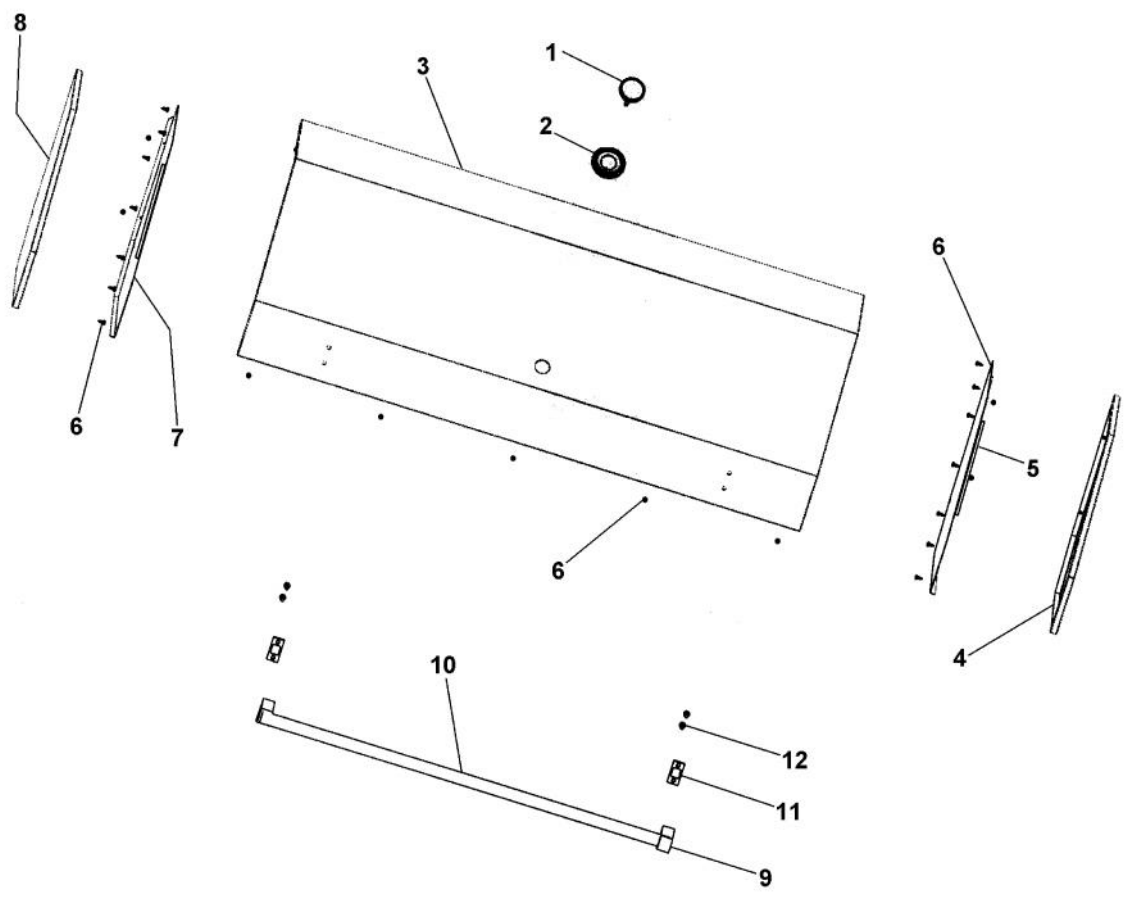

Ref #	Part Number	Qty.	Description
1	PD020055		NO.10 X 1/2 PAN PHIL. TEK. SS
2	B20011432		VGIQ REAR COVER 53
3	PB040124		90 DEG. ORIFICE FITTING
	PB040125		ORIFICE FTG 90D 20IR NO.57 HD YELLOW
4	G3005289		BURNER,ASM,,ASM,IR,20
5	G9107204		FRONT HOUSING ASSY - 53 FULL
6	B2005347		INFRARED FRAME
7	B2005274		I/R IGNITOR COVER
8	B2005272		I/R IGNITOR BRACKET RH
9	PB010162		THERMOCOUPLE - BBQ GRILL W/ ROTIS
10	PD030048		THERMOCOUPLE NUT M08-VGBQ-8743300007
11	PB040122		IGNITOR FOR (BBQ GRILL) (1647-89)
12	B2005271		IR IGNITOR BRACKET (PHASE 2)
13	B2005273		I/R IGNITOR COVER LH (PHASE 2)
14	E9107203		FRONT HOUSING 53
15	G9105394		53 FRONT HOUSING TOP WELD ASSY