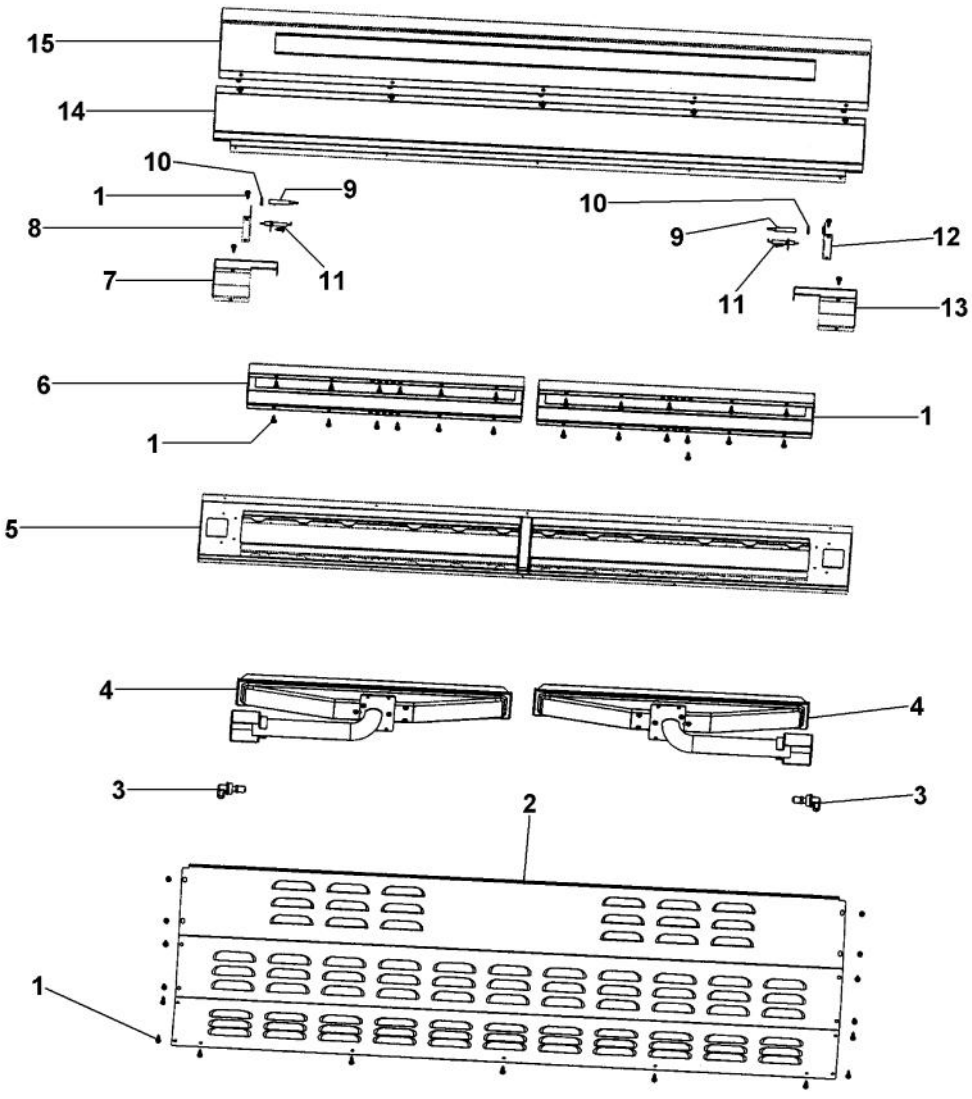

Ref #	Part Number	Qty.	Description
1	PD020055		NO.10 X 1/2 PAN PHIL. TEK. SS
2	B20011432		VGIQ REAR COVER 53
3	PB040124		90 DEG. ORIFICE FITTING
	PB040125		ORIFICE FTG 90D 20IR NO.57 HD YELLOW
4	G3005289		BURNER,ASM,,ASM,IR,20
5	G9107204		FRONT HOUSING ASSY - 53 FULL
6	B2005347		INFRARED FRAME
7	B2005274		I/R IGNITOR COVER
8	B2005272		I/R IGNITOR BRACKET RH
9	PB010162		THERMOCOUPLE - BBQ GRILL W/ ROTIS
10	PD030048		THERMOCOUPLE NUT M08-VGBQ-8743300007
11	PB040122		IGNITOR FOR (BBQ GRILL) (1647-89)
12	B2005271		IR IGNITOR BRACKET (PHASE 2)
13	B2005273		I/R IGNITOR COVER LH (PHASE 2)
14	E9107203		FRONT HOUSING 53
15	G9105394		53 FRONT HOUSING TOP WELD ASSY