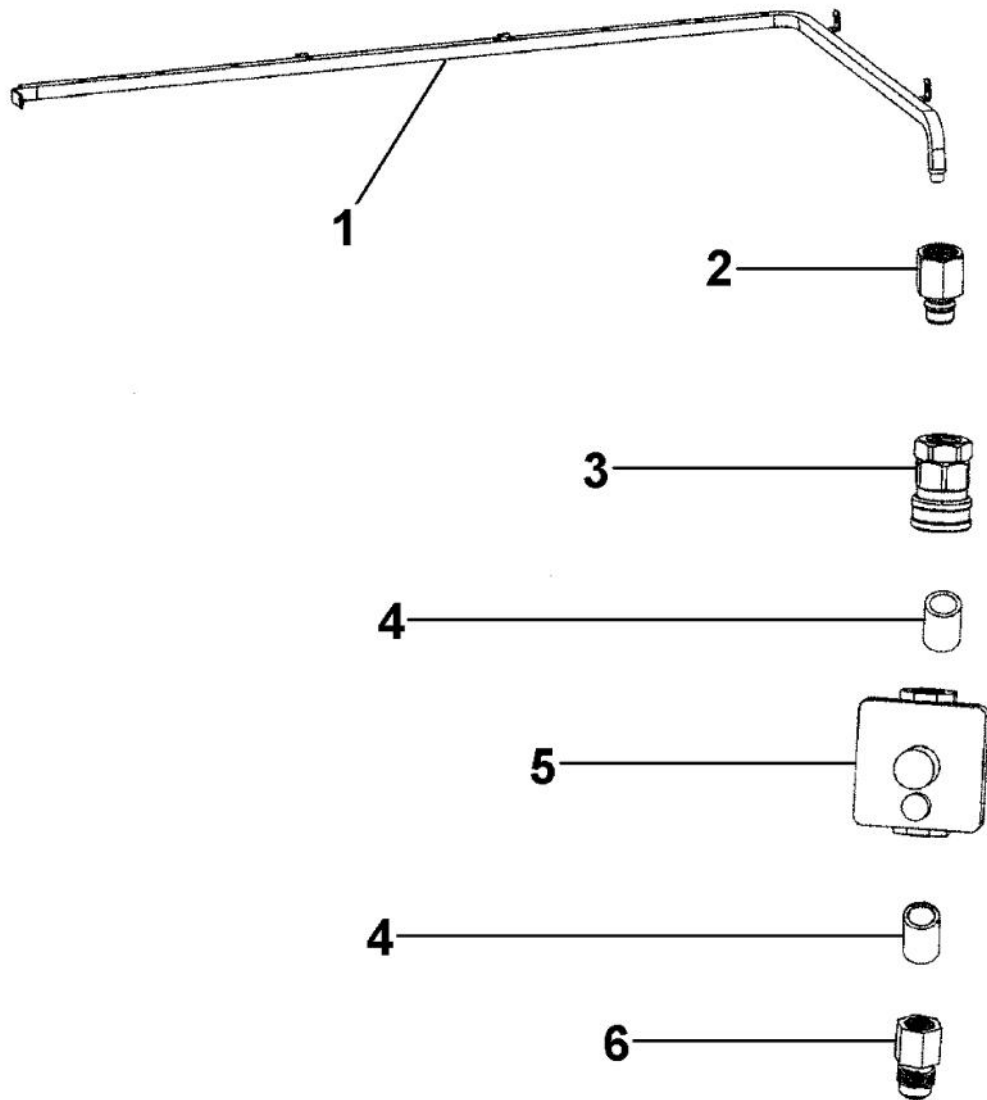

Ref #	Part Number	Qty.	Description
1	PD020056		NO.10-24 X 1/2 PH.TR. M.S. SS
2	PB060055		ROTISSERIE MOUNT CASTING
3	PD030064		CAPTURE NUT 1/4 NO.20
4	PD010090		ROTISSERIE FASTENER KNOB
5	B1005283		ROTISSERIE MOUNTING PLATE (PHASE 2)
6	PD020055		NO.10 X 1/2 PAN PHIL. TEK. SS
7	PE070189		ELECTRICAL SUPPLY CORD - BBQ GRILL
8	PE070184		ROTISSERIE MOTOR
9	B2005286		PHASE II ROTISSERIE COVER
10	B2005284		PHASE II ROTISSERIE BOX FRONT
11	B2005285		PHASE II ROTISSERIE BOX FRONT
12	PE050046		ROTISSERIE SWITCH BOOT
13	PE050051		ROTISSERIE SWITCH
14	PD040044		SNAP THRU BUSHING 1/4DIA CORD
15	G3205282		ROTISSERIE MOTOR ASSEMBLY (PHASE 2)

Ref #	Part Number	Qty.	Description
1	J2101749		GREASE PAN
2	G3005214		DRIP TRAY SLIDE - LH
3	G3005215		DRIP TRAY SLIDE - RH
4	PC020025		DRIP TRAY WHEEL
5	PD020082		10 X 24 COUNTERSUNK S.S. SCREW
6	PD030044		10-24 KEPS NUT SS
7	B2005309		DRIP TRAY 41
8	PD020055		NO.10 X 1/2 PAN PHIL. TEK. SS
9	PD020056		NO.10-24 X 1/2 PH.TR. M.S. SS
10	PD040004		GROMMET BUMPER
11	B3005313		53 DRIP TRAY HANDLE
NI	G3205305		53 DRIP TRAY ASSY DOES NOT INCLUDE NO. 2 & NO. 3

Ref #	Part Number	Qty.	Description
1	PA050068		PHASE2 53 MANIFOLD
2	PB040167		MALE COUPLER (PHASE 1 GRILL)
3	PB040166		FEMALE COUPLER (PHASE 1 GRILL)
4	PB040046		1/2 CLOSE NIPPLE (VGS0166)
5	PA070006		PRESSURE REGULATOR - NATURAL
6	PB040239		ORIFICE FITTING NO.37 NAT