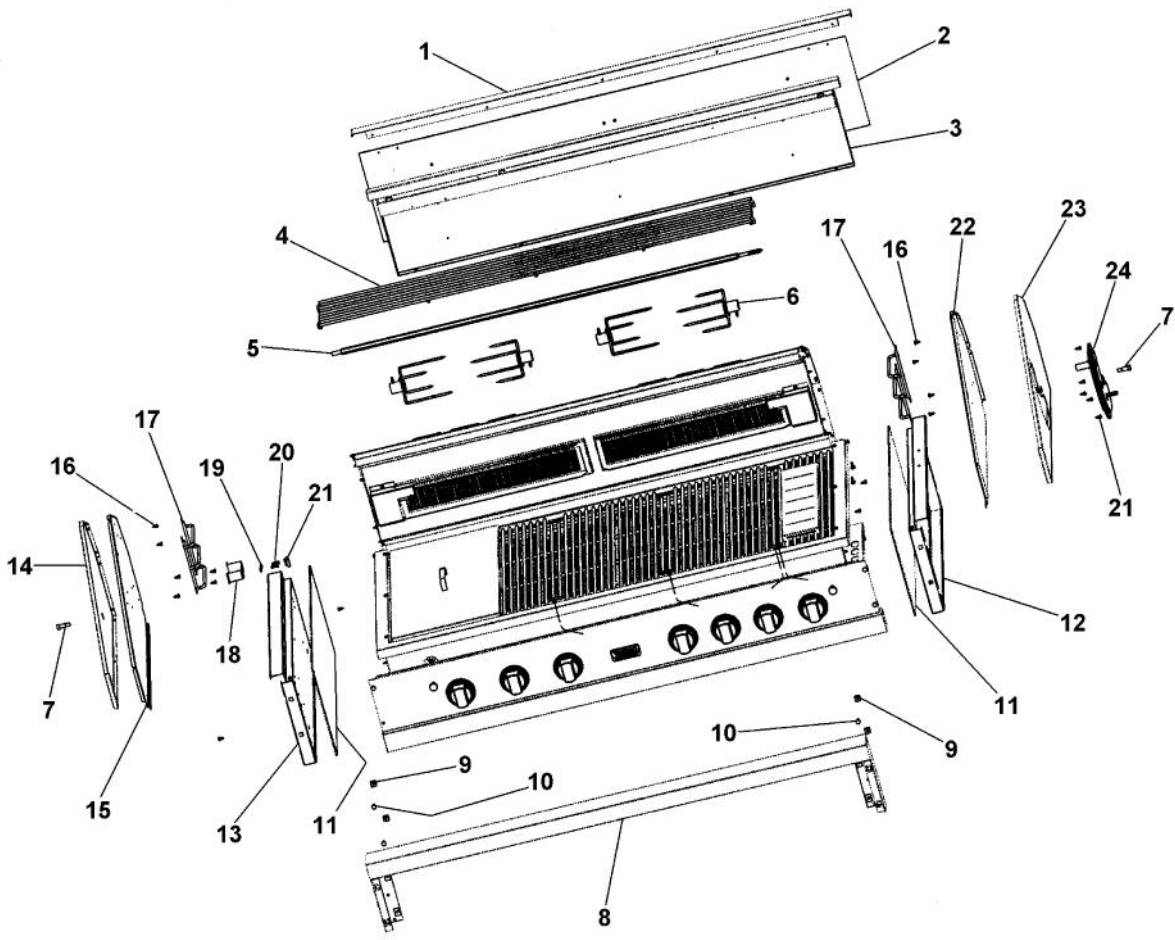

Ref #	Part Number	Qty.	Description
1	PE010142		3 LOGO XBKXXCHROME
	PE010143		3 LOGO BK/BR
2	PD030006		CAPPED WASHER PAL NUT
3	PB010163		OVEN LIGHT SWITCH KNOB BK
4	PA010140		OUTDOOR IR GRILL KNOB
5	PA010088		ROTIS. BURNER KNOB
6	PA010126		OUTDOOR GRILL KNOB
7	PB010208		BEZEL, CHROME PLATE
	PB010209		BEZEL BRASS
8	PD020056		NO.10-24 X 1/2 PH.TR. M.S. SS
9	PD030050		10-24 CAGE NUT SS
10	PD020067		NO.6 X 3/8 PAN PHIL. TEK SS
11	B9208965		CTRL PANEL 53 FULL GRILL
12	PE050063		SPARKER SWITCH
13	PA010141		SUB TO 003554-000 - I/R BURNER VALVE (NAT)
	PA010146		SUB TO 003576-000- I/R BURNER VALVE (LP)
14	PB010191		I.R. SAFETY VALVE (PHASE II GRILLS)
	PB010220		I.R. SAFETY VALVE LP
15	PA010149		SUB TO 003516-000 - GRILL VALVE NAT. (7,600-25,000 BTU)
	PA010150		SUB TO 003538-000 - GRILL VALVE L.P. (13,000-22,500 BTU)
16	PA010153		SUB TO 003533-000 - GRILL VALVE NAT. (5,000-12,500 BTU)
	PA010154		SUB TO 003573-000 - GRILL VALVE L.P. (5,000-10,500 BTU)
17	PA050068		PHASE2 53 MANIFOLD
18	PA010012		ROPER PLUG
19	PD010012		VALVE BOLT 1/4-20 UNC-2B 5/16 M.S.
20	PA020036		SPARK MODULE
21	B2005250		SPARK MODULE BRACKET (PHASE 2)
22	PD020055		NO.10 X 1/2 PAN PHIL. TEK. SS

Ref #	Part Number	Qty.	Description
1	PD020056		NO.10-24 X 1/2 PH.TR. M.S. SS
2	PB060055		ROTISSERIE MOUNT CASTING
3	PD030064		CAPTURE NUT 1/4 NO.20
4	PD010090		ROTISSERIE FASTENER KNOB
5	B1005283		ROTISSERIE MOUNTING PLATE (PHASE 2)
6	PD020055		NO.10 X 1/2 PAN PHIL. TEK. SS
7	PE070189		ELECTRICAL SUPPLY CORD - BBQ GRILL
8	PE070184		ROTISSERIE MOTOR
9	B2005286		PHASE II ROTISSERIE COVER
10	B2005284		PHASE II ROTISSERIE BOX FRONT
11	B2005285		PHASE II ROTISSERIE BOX FRONT
12	PE050046		ROTISSERIE SWITCH BOOT
13	PE050051		ROTISSERIE SWITCH
14	PD040044		SNAP THRU BUSHING 1/4DIA CORD
15	G3205282		ROTISSERIE MOTOR ASSEMBLY (PHASE 2)