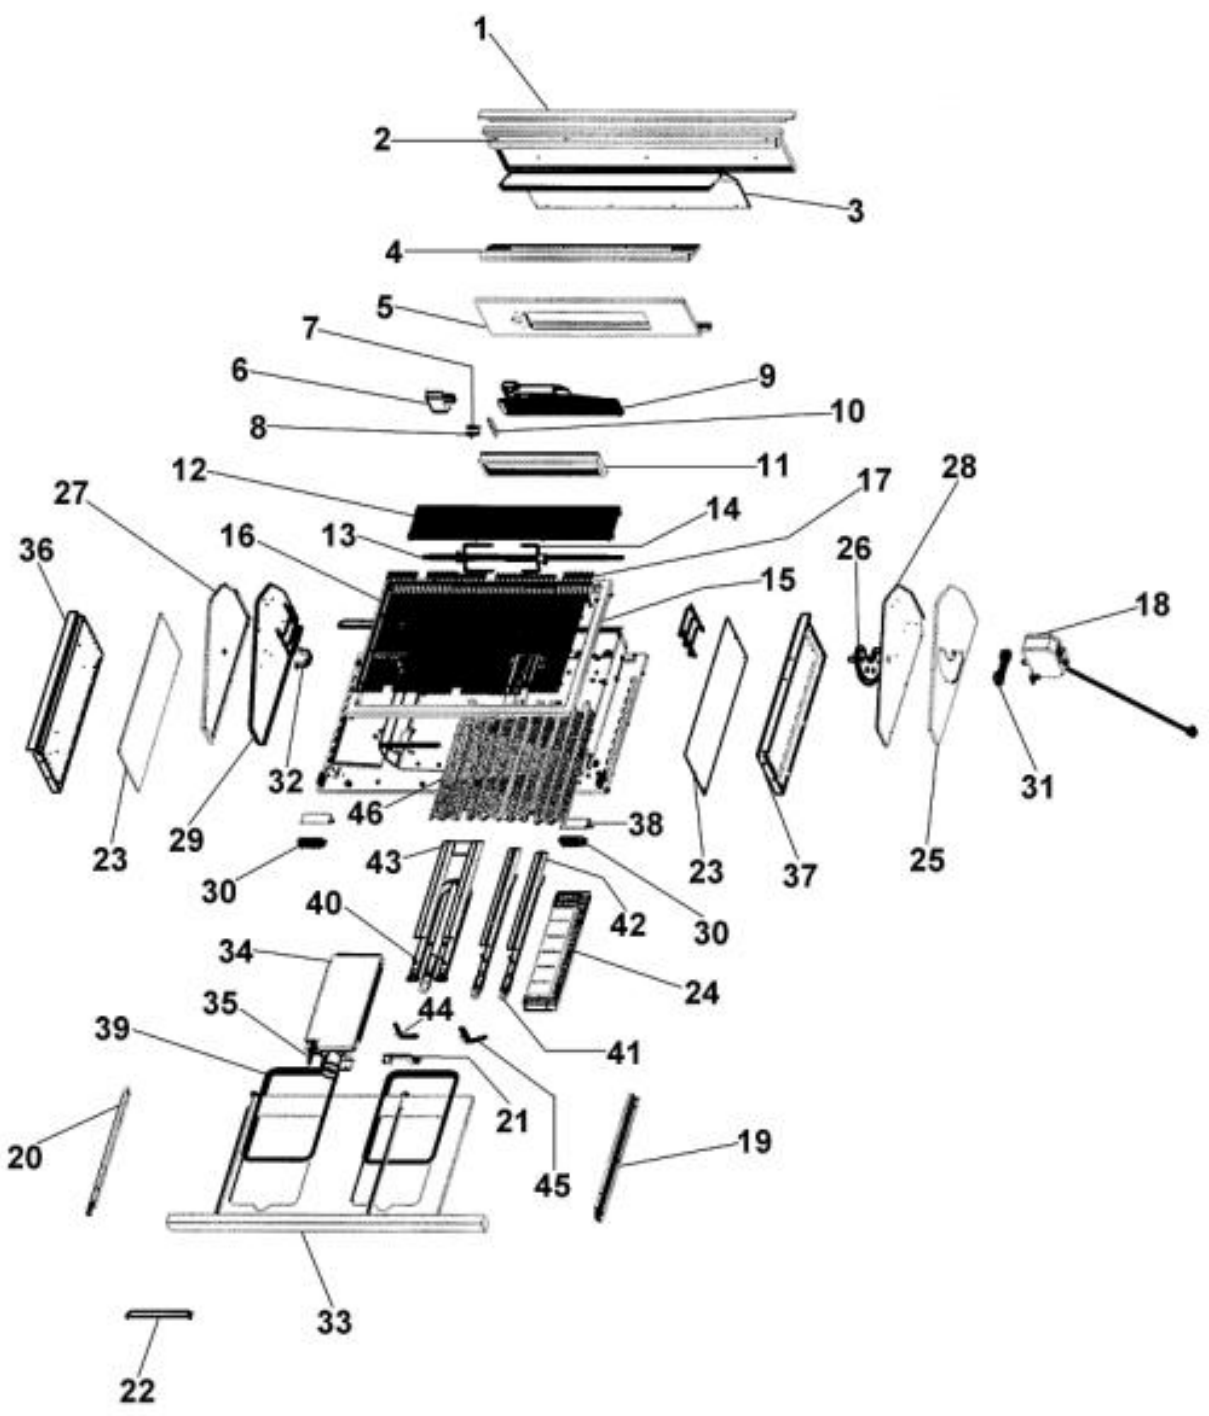

Ref #	Part Number	Qty.	Description
1	B2005208		GRILL BOX TRIM
2	B2005205		GRILL BOX BACK (VGBQ5323RT)
3	B2005280		REAR COVER 41 (PHASE 2)
4	G9105395		41" FRONT HOUSING TOP WELD ASSY
5	G9105328		FRONT HOUSING ASSY-41 (VGBQ4103RT)
6	B2005723		I/R IGNITER COVER
7	PB010162		THERMOCOUPLE - BBQ GRILL W/ ROTIS
8	J0008935		I/R ROTIS. SPARK IGNITER
9	G3005289		BURNER,ASM.,ASM,IR,20
10	B2008968		IR IGNITOR BRACKET LH
11	B2005347		INFRARED FRAME
12	PB060056		WARMING RACK 41
13	PB060053		ROTIS SPIT ROD 41
14	PB060058		SPIT FORK
15	B2005230		GRILL FRAME 41 (PHASE 2)
16	PA060052		GRILL COOKING GRATES
17	PA060053		HALF GRILL GRATE
18	G3205282		ROTIS MOTOR ASSEMBLY (PHASE 2)
19	G3005215		DRIP TRAY SLIDE - RH
20	G3005214		DRIP TRAY SLIDE - LH
21	B2005248		FRONT BURNER BRACKET (PHASE 2)
22	B2006340		GRATE SUPPORT BRACKET
23	L1005398		SIDE HEAT SHIELD
24	G3005350		SMOKER BOX ASSY (VGBQ3002RT)
25	G5005256		OUTSIDE WINDSHIELD ASSY RH
26	G3105387		GEAR BOX ASSEMBLY
27	G5005257		OUTSIDE WINDSHIELD ASSY LH
28	B2005263		INSIDE WINDSHIELD RH (PHASE 2)
29	B2005264		INSIDE WINDSHIELD RH
30	PA020036		SPARK MODULE
31	PB060055		ROTISSERIE MOUNT CASTING
32	B2005278		ROTISSERIE ROLLER BRACKET (PHASE 2)
33	G3205305		53 DRIP TRAY ASSY
34	G3008961		GREASE SCREEN ASSY
35	G3208947		IR BURNER ASSY
36	B2005204		PANEL, GRL, LH
37	B2005203		GRILL BOX SIDE RH (PHASE 2)
38	B2005250		SPARK MODULE BRACKET (PHASE 2)
39	PB080011		GREASE PAN
40	PA080050		GRILL BURNER SS
41	PA080051		SMOKER/GRILL BURNER
42	B2005324		SMOKER DRIP SHIELD
43	B2004921		BURNER DRIP SHIELD (P1 GRILL)
44	PB020114		FLASH TUBE (VGBQ3002T)
45	PB020115		SMOKER FLASH TUBE
46	PK010061		HALF FLAVOR GRID PHASE 2
NI	00645-000		ENCLOSURE FUEL CATCH - LH
NI	00646-000		ENCLOSURE FUEL CATCH - RH