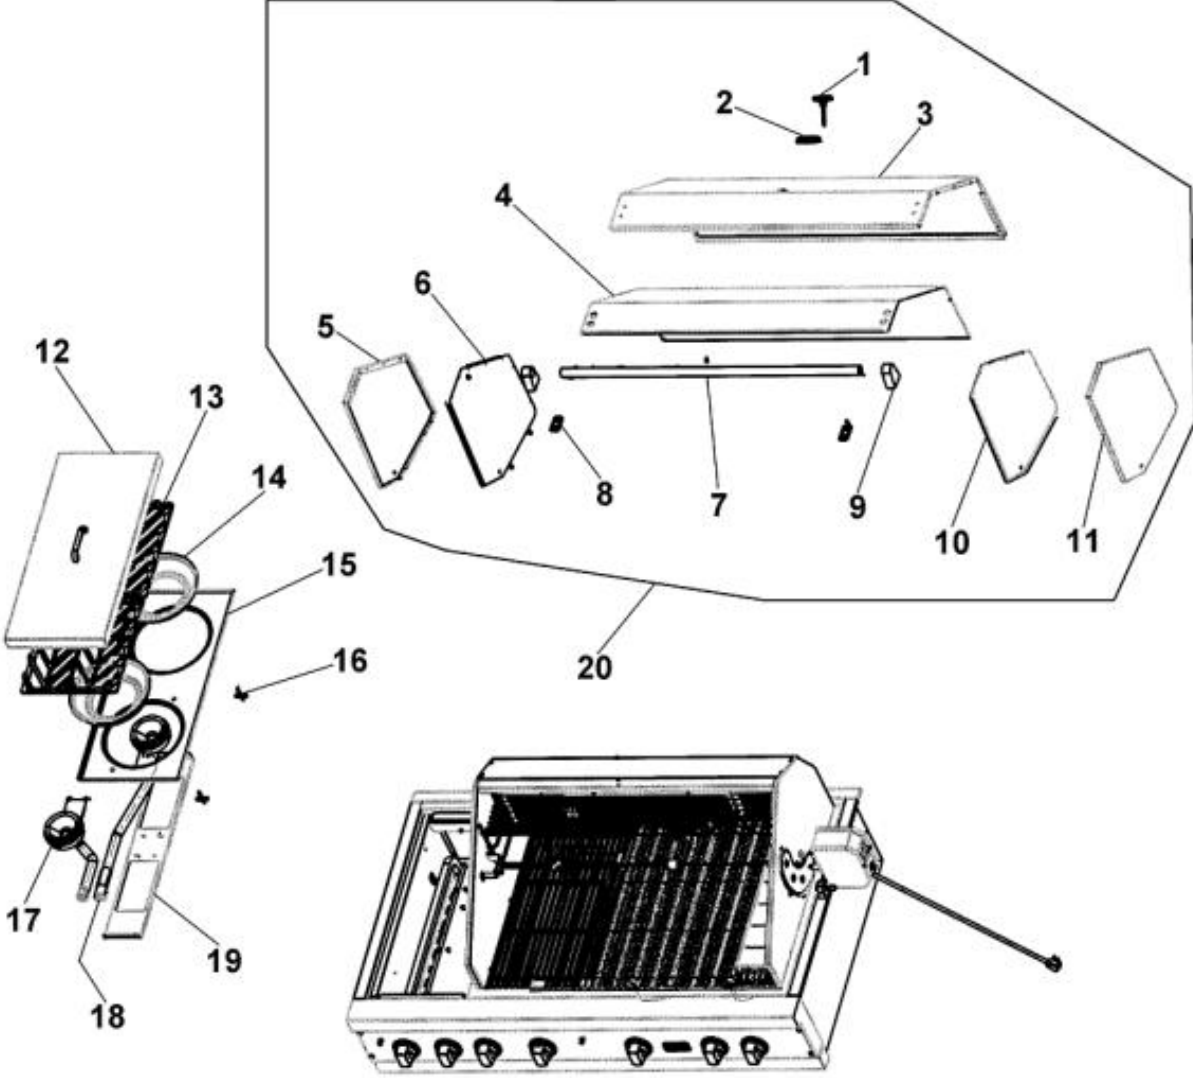

Ref #	Part Number	Qty.	Description
1	PE050063		SPARKER SWITCH
2	PA010126		OUTDOOR GRILL KNOB
3	PB010208		BEZEL, CHROME PLATE
	PB010209		BEZEL BRASS
4	PA010140		OUTDOOR IR GRILL KNOB
5	PA010088		ROTIS. BURNER KNOB
6	PB010163		OVEN LIGHT SWITCH KNOB BK
7	B9208964		CTRL PANEL (VGIQ5323RT) W/SIDE BURN
8	PK010065		LANDING LEDGE (VGBQ53) T SERIES
9	B2008953		GRILL BOX FRONT - S.B. 53
10	PA010141		SUB TO 003554-000 - I/R BURNER VALVE (NAT)
	PA010146		SUB TO 003576-000- I/R BURNER VALVE (LP)
11	PA010115		SUB TO G50010140 - SIDE BURNER VALVE GRILL NAT ``T``
	PA010116		SIDE BURNER VALVE GRILL L.P. ``T``
12	PB010191		I.R. SAFETY VALVE (PHASE II GRILLS)
	PB010220		I.R. SAFETY VALVE LP
13	PA010113		GRILL VALVE - NAT.
	PA010114		GRILL VALVE VGBQ P1 L.P. ``T``
14	PA010117		SMOKER VALVE - NAT.
	PA010118		SMOKER VALVE - L.P.
15	PB040176		IGNITER
16	PB040179		SMOKER IGNITER
17	PA050068		PHASE2 53 MANIFOLD
18	B2008949		BURNER BOX FRONT
19	PE010142		3 LOGO XBKXXCHROME
	PE010143		3 LOGO BK/BR