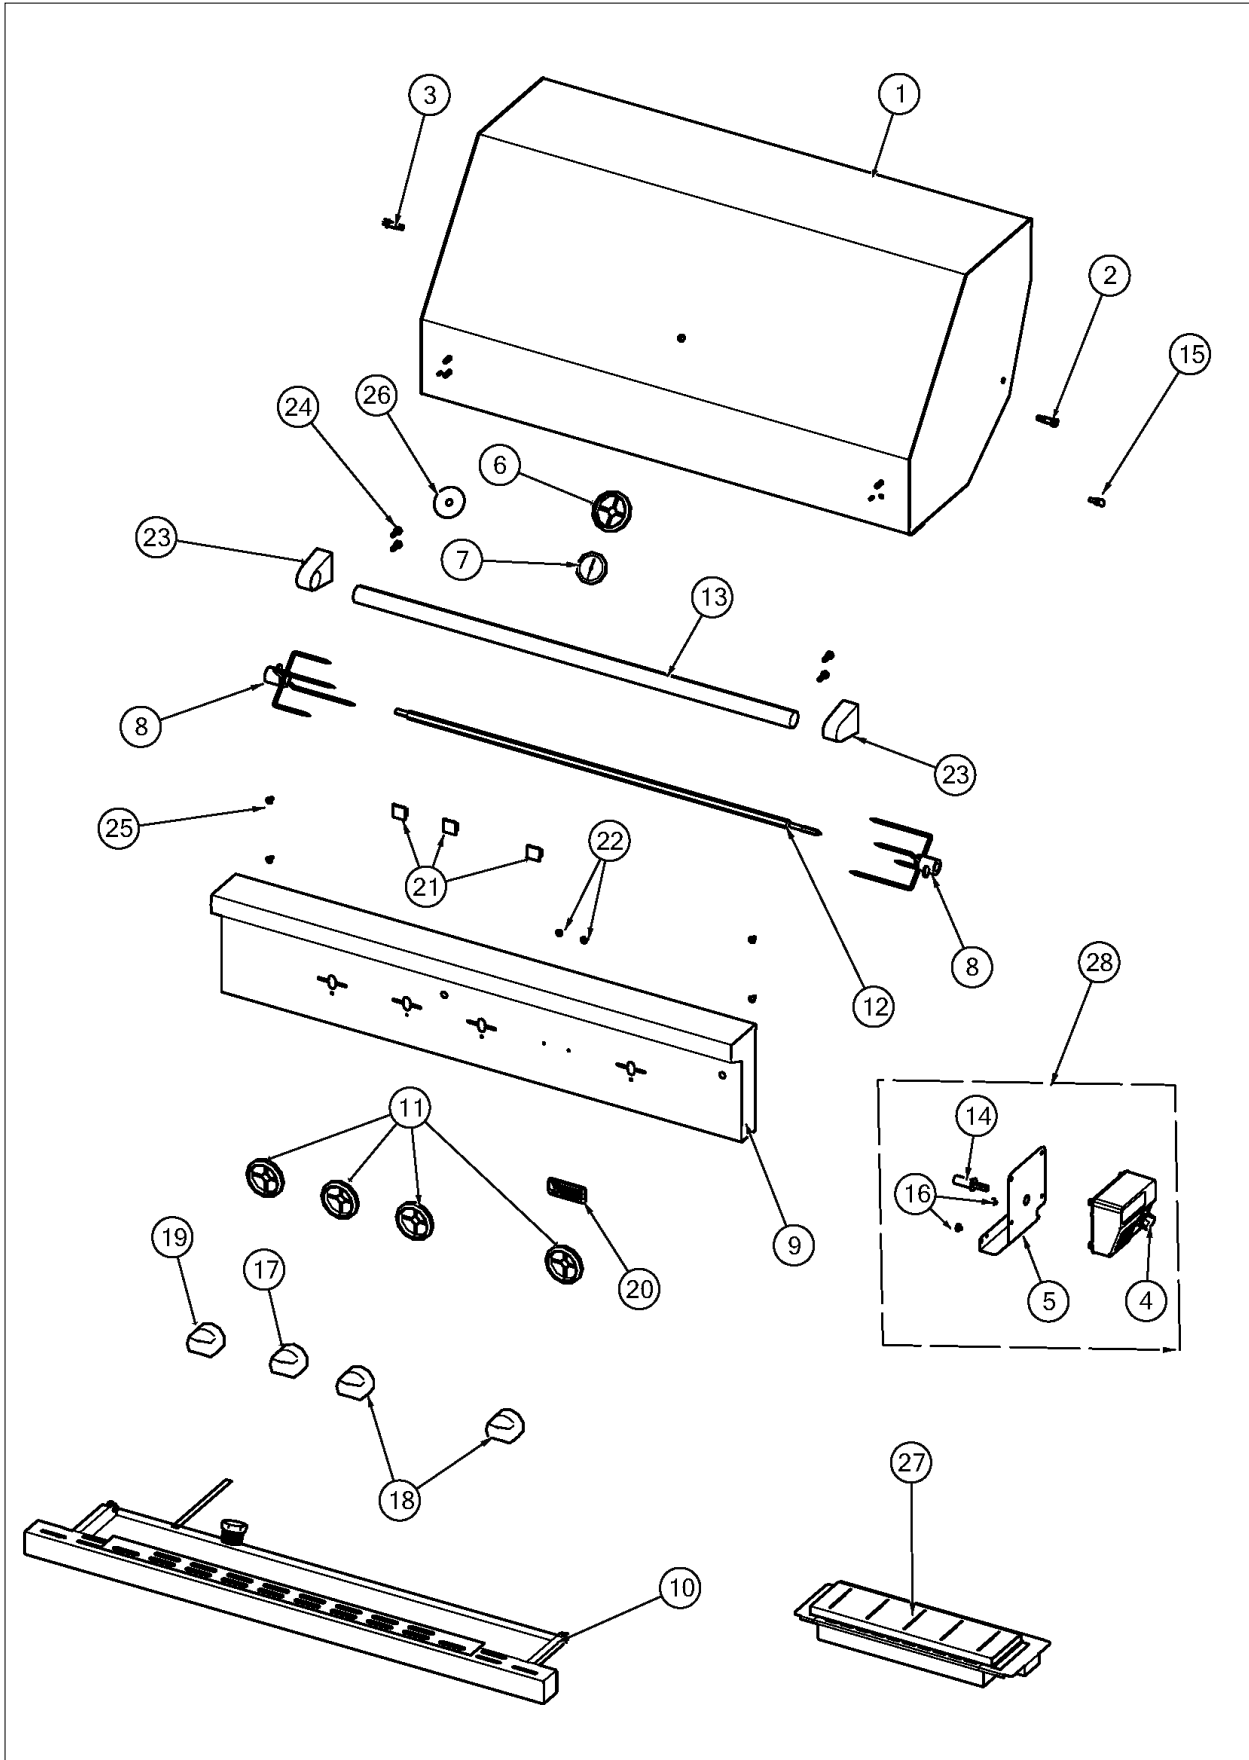

**VGIQ542241**

VGIQ542241 Decor .....	1
VGIQ542241 Electrical .....	2
VGIQ542241 Gas .....	3
VGIQ542241 Base .....	4
Appendix A:Pages Index .....	A
Appendix B:Parts Index .....	B

VGIQ542241 Decor

Item	Part No.	Name	Qty	Uom	NOTES
1	050071-000	42" CANOPY ASM	1	EA	
2	PD010043	5/16INCH SHOULDER BOLT (PHASE 2)	1	EA	
3	PD010043	5/16INCH SHOULDER BOLT (PHASE 2)	1	EA	
4	032461-000	MOTOR, ROTIS (COMES WITH POWER CORD)	1	EA	
5	043284-000	ROTIS MOTOR BRACKET	1	EA	
6	050172-000	BEZEL, KNOB	1	EA	
7	042720-000	GAUGE, BMTL, TEMPERATURE	1	EA	
NI	050094-000	7?16" WASHER, 18-8 S.S., FLAT	2	EA	Not available online / Call for pricing and availability
8	032881-000	FORK, RTSR	2	EA	
9	047020-2634	CONTROL PANEL ASM, W/GRAPHICS 42 VGIQ	1	EA	
Not Shown	NOTE	(MUST ORDER ITEM 21 WHEN REPLACING CONTROL PANEL)		EA	
10	053053-000	DRIP TRAY 42" ASM	1	EA	
11	050172-000	BEZEL, KNOB	4	EA	
12	049684-000	SPIT RTSR ROD 542	1	EA	Not available online / Call for pricing and availability
13	045824-000	42 CANOPY HANDLE	1	EA	
14	037377-000	ADAPTER, HEX, ROTISSERIE MOTOR ADAPTER	1	EA	
15	043302-000	SCREW, THUMB, SPADE HEAD	1	EA	
16	PD040004	GROMMET BUMPER	2	EA	
17	038435-000	KNOB, ROTISS, PRO, CR3	1	EA	
18	035901-000	KNOB,GRL,WOK,PRO CR3	2	EA	
19	035902-000	KNOB,IR,PRO CR3	1	EA	
20	PE010016	LOGO (ALL RANGES) *BK/CHR 307997W	1	EA	
21	M0104106	CLIP-CORD VM0104106	3	EA	
22	PD030006	PALNUT, CAPPED, WASHER	2	EA	
23	026965-000	END CAP, ASM, DOOR HANDLE	2	EA	
24	PD020069	CAP SCREW 1/4-20 X 3/4 SS	4	EA	