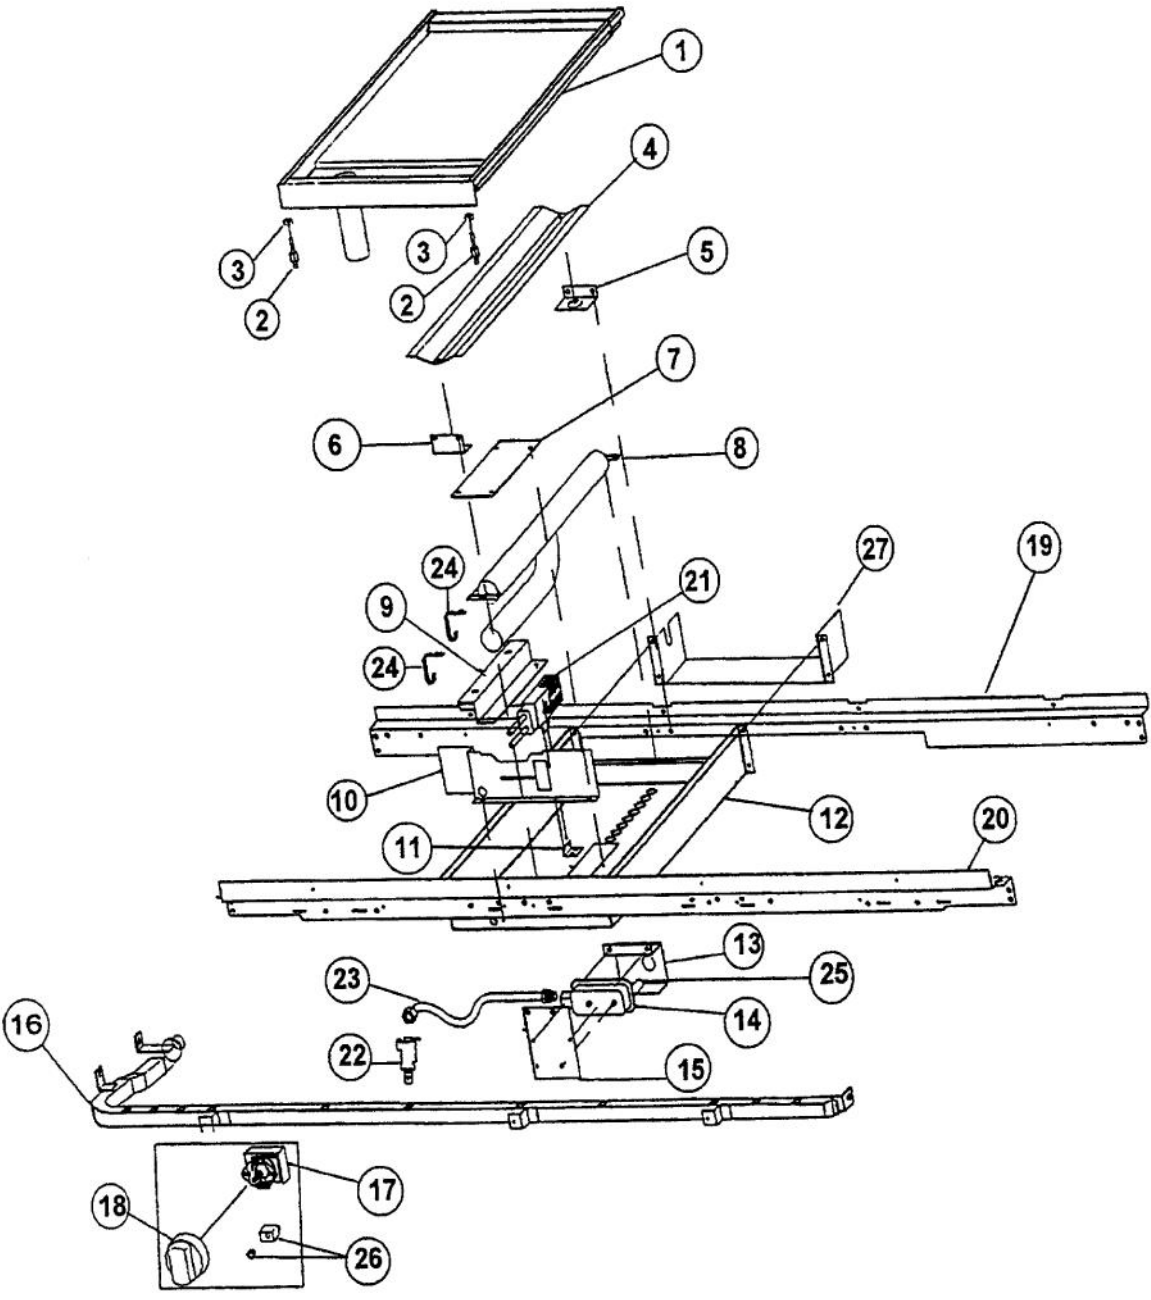

Ref #	Part Number	Qty.	Description
1	G3001278		GRIDDLE ASSY-12
	PK020003		GRIDDLE, 12" - NON-STICK
2	PD010017		BALL STUD (VGRT)
3	PD030012		6-32 HEX NUT
4	B2001884		GRIDDLE FLAME SHIELD
5	A2001880		REAR MTG. BRKT. GRIDDLE FLAME SHLD
6	A2001881		FRONT MTG. BRKT. GRIDDLE FLAME SHLD
7	A1001636		GRIDDLE VENTURI COVER
8	PB050077		GRILL BURNER
9	A2001949		T/STAT BULB COVER REPL A2001883
10	A2002001		GRIDDLE HEAT BAFFLE - SLOT SUPT
11	A2001300		GRIDDLE IGNITOR BRKT
12	A2001148		GRIDDLE BOX (VGRT)
13	A2001630		GRIDDLE VALVE COVER (VGRC)
14	PB010004		SINGLE SAFETY VALVE (NAT. GRIDDLE)
15	A1001198		THERMAL VALVE BRKT
16	PA050114		MANIFOLD
17	PB010035		THERMOSTAT BAKE
18	PB010103		GRIDDLE KNOB N/S XBKX (AFTER 1/95)
	PB010104		GRIDDLE KNOB N/S XWHX (AFTER 1/95)
	PB010089		SUB TO PB010103 - GRIDDLE KNOB-XBKX-VGRT/RC/VCM-(V... (BEFORE 1/95)
	PB010090		GRIDDLE KNOB-XWHX-VGRT/RC-(VELOX) (BEFORE 1/95)
19	A2001909		REAR BURNER SUPT-36(VGRT/RC)
20	A2001105		FRONT SUPT (36)
21	PB040001		IGNITOR - (ALL RANGES)
22	PB030002		SUB TO 003862-000 - SHUTOFF VALVE (BEFORE 2/23/05)
	PB030007		SHUT OFF VALVE (AFTER 2/23/05)
23	PB020116		TUBING - 10 FLEXIBLE 12 & 24
24	PD030031		THERMAL BULB CLIP - .250
25	PB040034		ORIFICE HOOD-NO.50 (NAT)
	PB040036		ORIFICE HOOD-NO.57 (LP)
26	PE050023		OVEN IND. LIGHT (LENS & BEZEL)
	PE050024		OVEN IND. LIGHT (LIGHT HOUSING) (CURRENT)
	PE050015		OVEN INDICATOR LIGHT (NO WIRE)
	PE050006		INDICATOR LIGHT - W/ WIRE
27	A2001634		GRIDDLE FLUE COVER (VGRC)
NI	PD040022		1/2 X 1/4-BUMPER (PORT. GRIDDLE)(BK (PORTABLE GRIDDLE ONLY)
NI	PD020039		NO.6-32 X 1/2 PH.PN.HD. TYPE (23) (PORTABLE GRIDDLE ONLY)
NI	A2001179		BACK SUPT (VGRT)