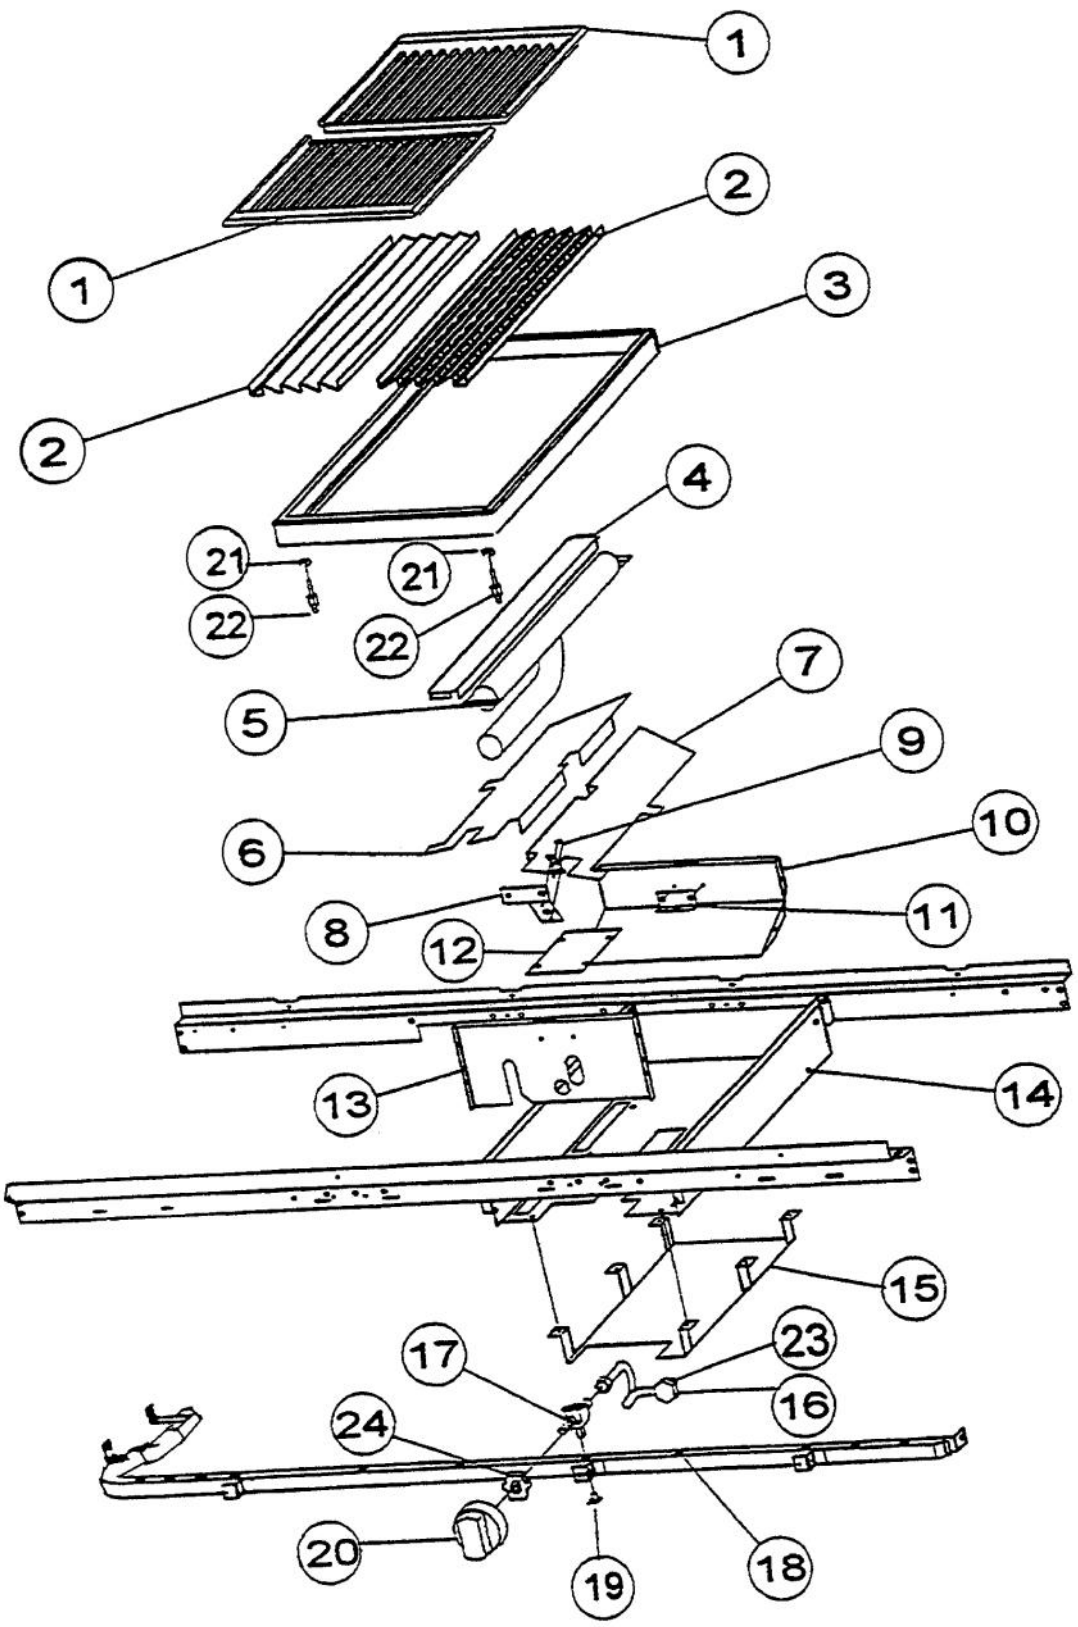

Ref #	Part Number	Qty.	Description
1	PA060028		GRILL GRATE - BK
	PA060029		GRILL GRATE - GR
2	E9101130BK		GRILL SMOKE GENERATOR
3	G9101182AL		GRILL GRATE SUPT (VGRT) XALX
	G9101182BK		GRILL GRATE SUPT (VGRT) XBKX
	G9101182BT		GRILL GRATE SUPT (VGRT) XBTX
	G9101182CB		GRILL GRATE SUPT (VGRT) XCBX
	G9101182EP		GRILL GRATE SUPT (VGRT) XEPX
	G9101182FG		GRILL GRATE SUPT (VGRT) XFGX
	G9101182GG		GRILL GRATE SUPPORT - GG
	G9101182LE		GRILL GRATE SUPT (VGRT) XLEX
	G9101182LN		GRILL GRATE SUPT (VGRT) XLNX
	G9101182MJ		GRILL GRATE SUPT (VGRT) XMJX
	G9101182PL		GRILL GRATE SUPT (VGRT) XPLX
	G9101182SG		GRILL GRATE SUPT (VGRT) XSGX
	G9101182VB		GRILL GRATE SUPT (VGRT) XVBX
	G9101182WH		GRILL GRATE SUPT (VGRT) XWHX
4	B2001140		GRILL FLAME SHIELD (VGRT)
5	PB050077		GRILL BURNER
6	B2001856		GRILL HEAT DEFLECTOR-LH (VGRC60)
7	B2001857		GRILL HEAT DEFLECTOR-RH (VGRC60)
8	A2001633		GRILL FRONT SPARKER BRKT (VGRC)
9	PA020014		SPARK IGNITOR
10	A2001855		GRILL BACK - (VGRC605)
11	A2001132		REAR GRILL BURNER BRKT (VGRT)
12	A1001636		GRIDDLE VENTURI COVER
13	A2001631		GRILL BOX FRONT (VGRC)
14	A2001852		GRILL BOX - (VGRC605)
15	A2001863		GRILL BTM SHIELD (VGRC605)
16	PB020025		TUBING-GRILL (REVISED) REP PB020021
17	PA010030		GRILL VALVE-(VGRT)
18	PA050114		MANIFOLD
19	PD010012		VALVE BOLT 1/4-20 UNC-2B 5/16 M.S.
20	PA010039		TOP GRILL KNOBXBKX (VGRC) (N/STYLE
	PA010040		TOP GRILL KNOBXWHX (VGRC) (N/STYLE
21	PD030012		6-32 HEX NUT
22	PD010017		BALL STUD (VGRT)
23	PB040061		ORIFICE HOOD - NO.48
	PB040062		ORIFICE HOOD-NO.56
24	PA020015		SPARK IGNITION SWITCH