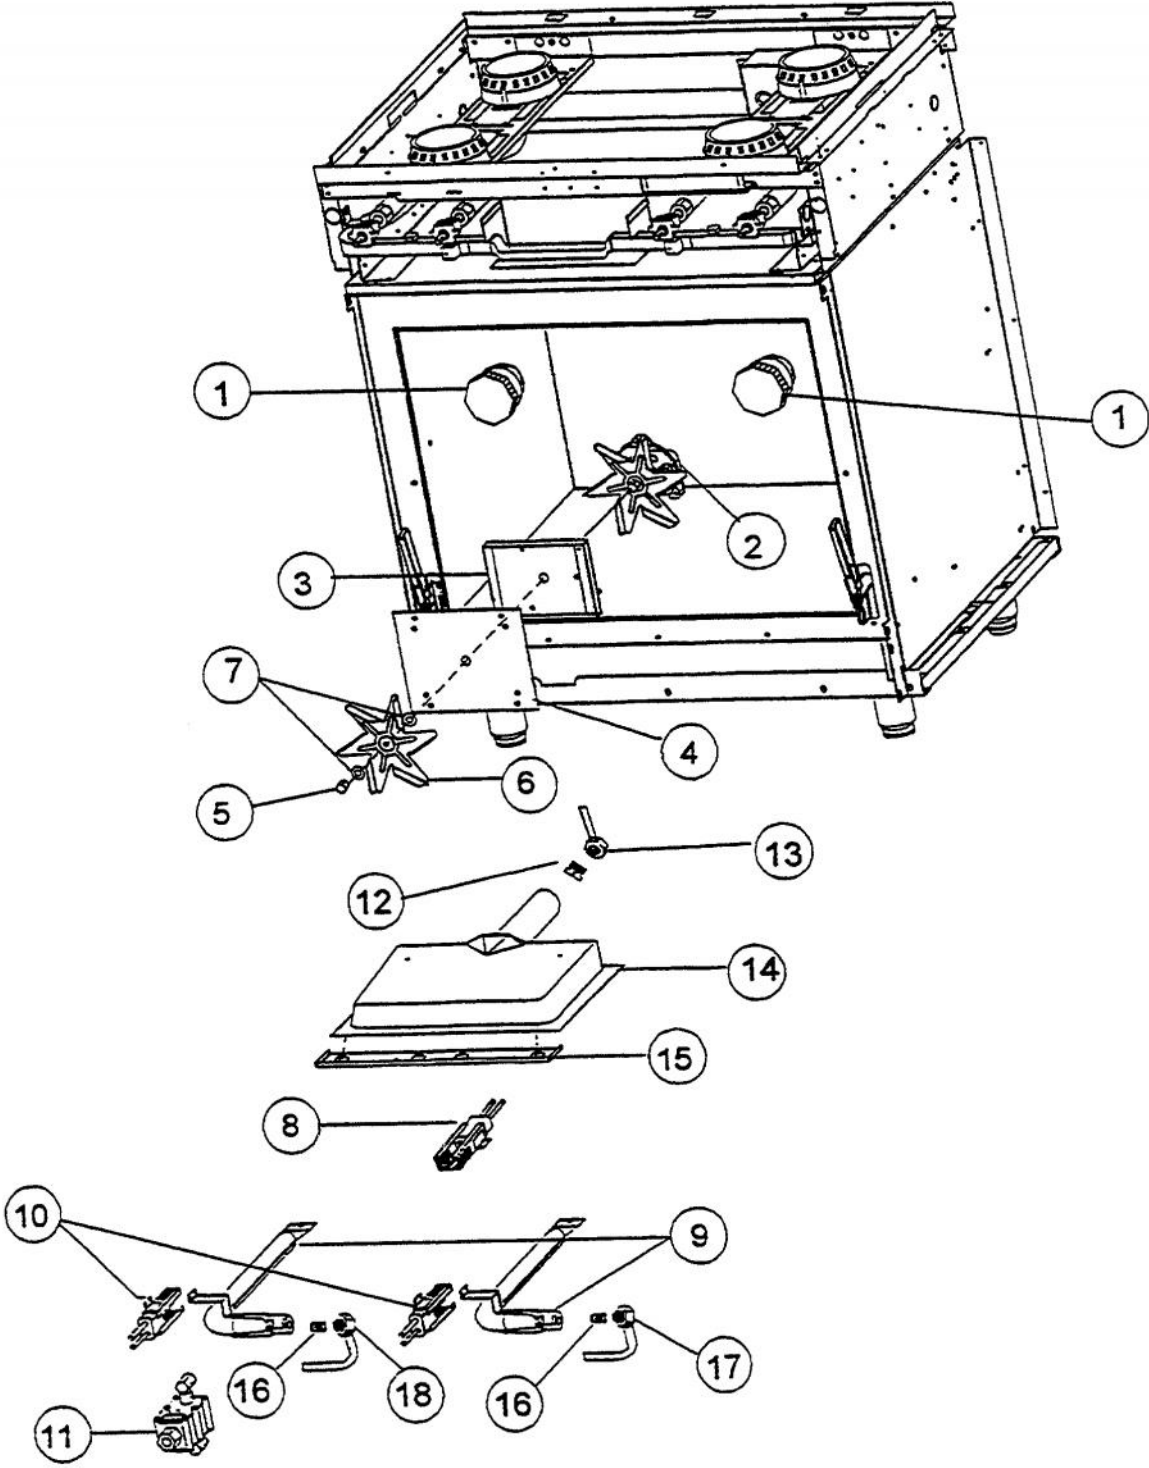

Ref #	Part Number	Qty.	Description
1	PE050009		OVEN LIGHT SOCKET - 36 BUILT-IN
2	PE050057		CONVECTION FAN (VGSC306)
3	A2002595		CONVECTION FAN BOX (VDSC)
4	A1002596		CONVECTION FAN COVER (VDSC)
5	PD030035		CONVECTION FAN NUT
6	PE050035		CONVECTION FAN BLADE
7	PD040030		CONVECTION FAN WASHER
8	PB040001		IGNITOR - (ALL RANGES)
9	PB050012		OVEN BURNER REPL PB050009 (AFTER 04/01/94)
	G50013898		RH OVEN BAKE BURNER SERVICE KIT (BEFORE 04/01/94)
10	PB040001		IGNITOR - (ALL RANGES)
11	PB010084		DUAL THERMAL BI-MTL GAS CTRL VALVE
12	PB040040		ORIFICE-IR BURNER (VGSC)
	PB040027		IR BUR.SPUD ORF. - NO.56 LP
13	PB020040		SAFETY VALVE/(IR) BURNER (VGRC365)
NI	PD030018		PALNUT - 3/4-16
14	G3001876		IR BURNER ASSY (VGSC/RC) N/S
15	B2001448		IR BROIL SUPT (FRONT)
	B2002261		FRONT I/R BROILER SUPPORT BRACKET
16	PB040034		ORIFICE HOOD-NO.50 (NAT)
	PB040036		ORIFICE HOOD-NO.57 (LP)
17	PB020042		BAKE SFTY VLVE/LH BAKE TUBING-365
18	PB020043		BAKE SFTY VLVE/RH BAKE TUBING-365
NI	PB020039		BAKE SHUTOFF/SAFETY VALVE TUBING (VGRC36)
NI	PB020045		BKE. SHTOFF/DL SFTY VLVE (485-6Q/8B)
NI	A2008467		INSULATION SHIELD