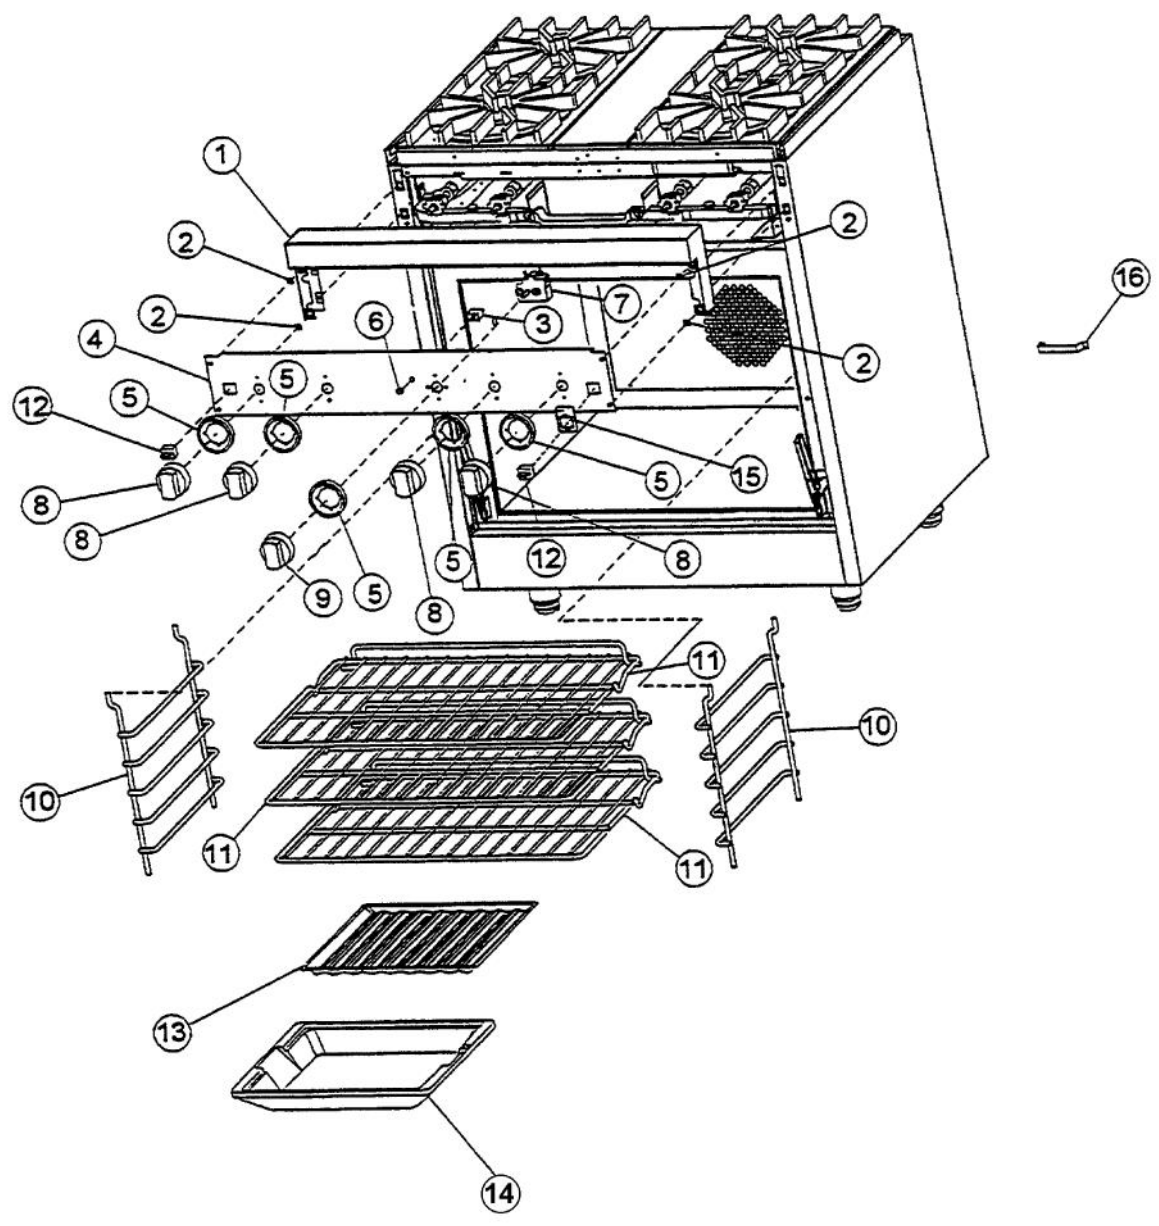

Ref #	Part Number	Qty.	Description
1	PA060028		GRILL GRATE - BK
	PA060029		GRILL GRATE - GR
2	E9101130BK		GRILL SMOKE GENERATOR
3	G9101182AL		GRILL GRATE SUPT (VGRT) XALX
	G9101182BK		GRILL GRATE SUPT (VGRT) XBKX
	G9101182BT		GRILL GRATE SUPT (VGRT) XBTX
	G9101182CB		GRILL GRATE SUPT (VGRT) XCBX
	G9101182EP		GRILL GRATE SUPT (VGRT) XEPX
	G9101182FG		GRILL GRATE SUPT (VGRT) XFGX
	G9101182GG		GRILL GRATE SUPPORT - GG
	G9101182LE		GRILL GRATE SUPT (VGRT) XLEX
	G9101182LN		GRILL GRATE SUPT (VGRT) XLNX
	G9101182MJ		GRILL GRATE SUPT (VGRT) XMJX
	G9101182PL		GRILL GRATE SUPT (VGRT) XPLX
	G9101182SG		GRILL GRATE SUPT (VGRT) XSGX
	G9101182VB		GRILL GRATE SUPT (VGRT) XVBX
	G9101182WH		GRILL GRATE SUPT (VGRT) XWHX
4	B2001140		GRILL FLAME SHIELD (VGRT)
5	PB050077		GRILL BURNER
6	B2001856		GRILL HEAT DEFLECTOR-LH (VGRC60)
7	B2001857		GRILL HEAT DEFLECTOR-RH (VGRC60)
8	A2001633		GRILL FRONT SPARKER BRKT (VGRC)
9	PA020014		SPARK IGNITOR
10	A2001855		GRILL BACK - (VGRC605)
11	A2001132		REAR GRILL BURNER BRKT (VGRT)
12	A1001636		GRIDDLE VENTURI COVER
13	A2001631		GRILL BOX FRONT (VGRC)
14	A2001852		GRILL BOX - (VGRC605)
15	A2001863		GRILL BTM SHIELD (VGRC605)
16	PB020025		TUBING-GRILL (REVISED) REP PB020021
17	PA010030		GRILL VALVE-(VGRT)
18	PA050114		MANIFOLD
19	PD010012		VALVE BOLT 1/4-20 UNC-2B 5/16 M.S.
20	PA010039		TOP GRILL KNOBXBKX (VGRC) (N/STYLE
	PA010040		TOP GRILL KNOBXWHX (VGRC) (N/STYLE
21	PD030012		6-32 HEX NUT
22	PD010017		BALL STUD (VGRT)
23	PB040061		ORIFICE HOOD - NO.48
	PB040062		ORIFICE HOOD-NO.56
24	PA020015		SPARK IGNITION SWITCH