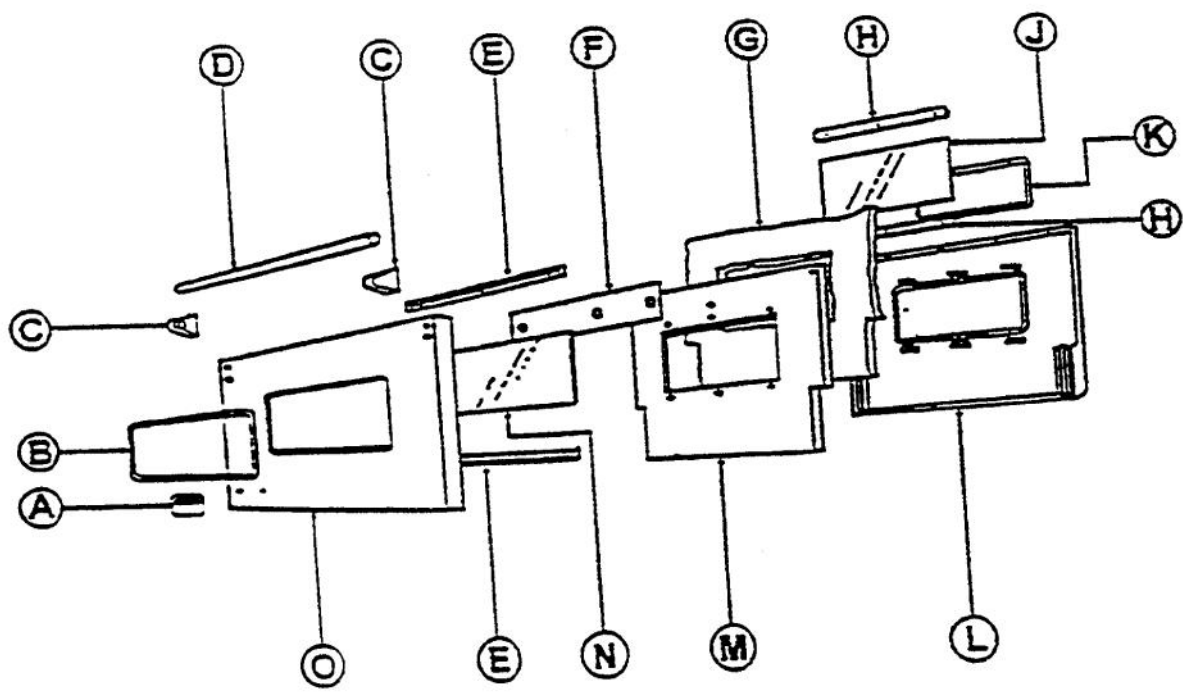

Ref #	Part Number	Qty.	Description
1	PE050009		OVEN LIGHT SOCKET - 36 BUILT-IN
2	PE050057		CONVECTION FAN (VGSC306)
3	A2002595		CONVECTION FAN BOX (VDSC)
4	A1002596		CONVECTION FAN COVER (VDSC)
5	PD030035		CONVECTION FAN NUT
6	PE050035		CONVECTION FAN BLADE
7	PD040030		CONVECTION FAN WASHER
8	PB040001		IGNITOR - (ALL RANGES)
9	PB050012		OVEN BURNER REPL PB050009 (AFTER 04/01/94)
	G50013898		RH OVEN BAKE BURNER SERVICE KIT (BEFORE 04/01/94)
10	PB040001		IGNITOR - (ALL RANGES)
11	PB010084		DUAL THERMAL BI-MTL GAS CTRL VALVE
12	PB040040		ORIFICE-IR BURNER (VGSC)
	PB040027		IR BUR.SPUD ORF. - NO.56 LP
13	PB020040		SAFETY VALVE/(IR) BURNER (VGRC365)
NI	PD030018		PALNUT - 3/4-16
14	G3001876		IR BURNER ASSY (VGSC/RC) N/S
15	B2001448		IR BROIL SUPT (FRONT)
	B2002261		FRONT I/R BROILER SUPPORT BRACKET
16	PB040034		ORIFICE HOOD-NO.50 (NAT)
	PB040036		ORIFICE HOOD-NO.57 (LP)
17	PB020042		BAKE SFTY VLVE/LH BAKE TUBING-365
18	PB020043		BAKE SFTY VLVE/RH BAKE TUBING-365
NI	PB020039		BAKE SHUTOFF/SAFETY VALVE TUBING (VGRC36)
NI	PB020045		BKE. SHTOFF/DL SFTY VLVE (485-6Q/8B)
NI	A2008467		INSULATION SHIELD