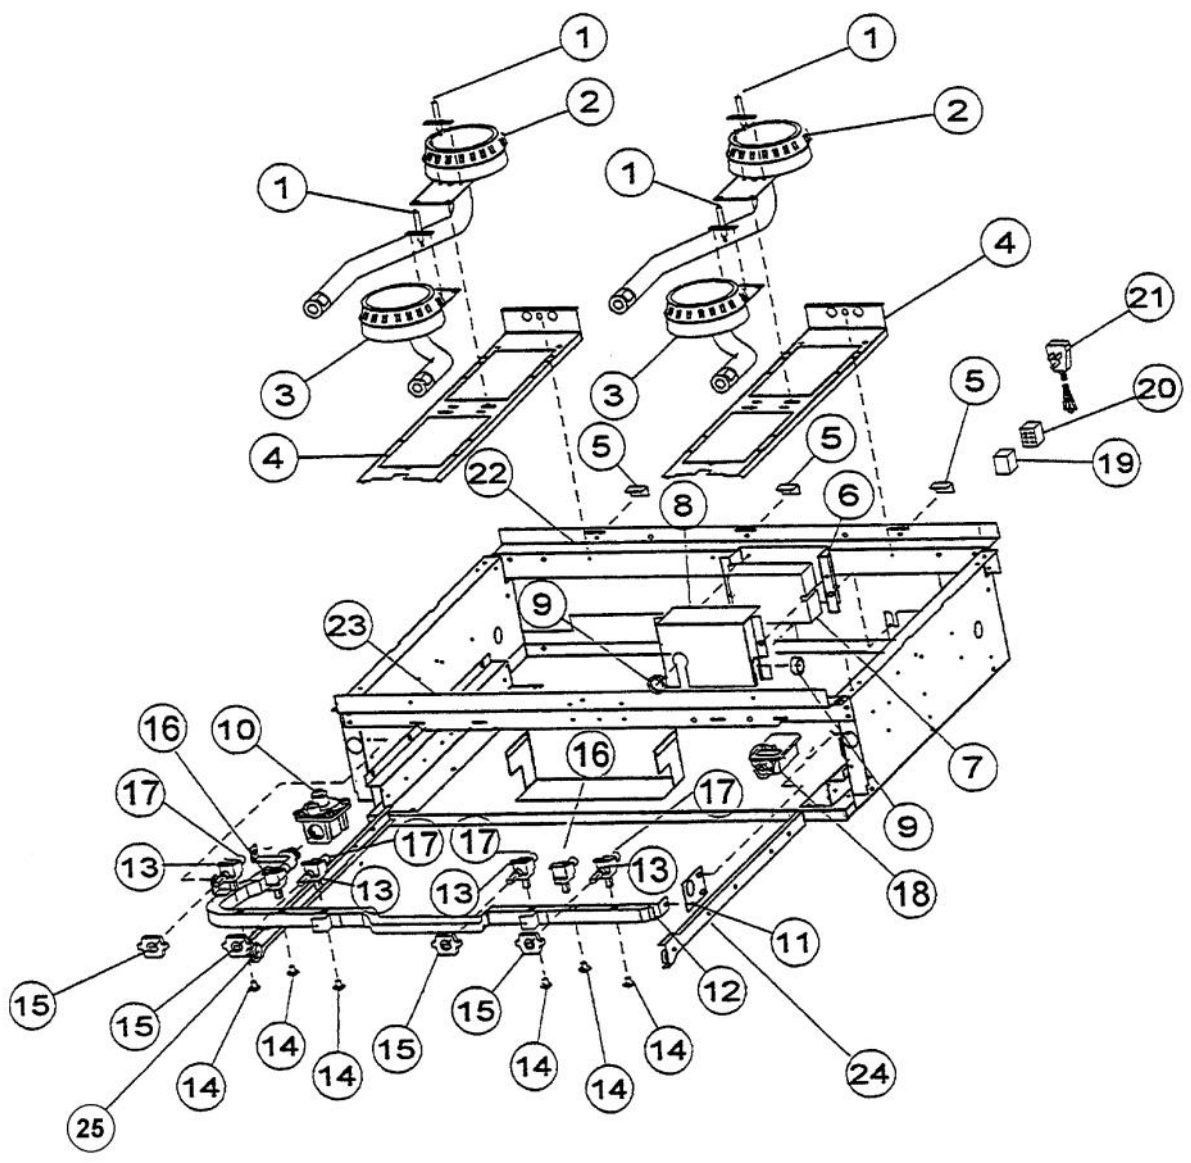

Ref #	Part Number	Qty.	Description
1	PA020014		SPARK IGNITOR
2	PA080036		TOP BURNER REAR REPL PA080008
3	PA080037		TOP BURNER FRONT REPL PA080007
4	A2001112		BURNER SUPT (VGRT)
5	A2001147		GRATE SUPT ANGLE (VGRT)
6	A1001619		SPARK MODULE PLATE
7	PA020041		TYTRONICS 0+4 SPARK MODULE
8	A2001620		SPARK MODULE COVER (VGRC)
9	PD040005		SNAP BUSHING - 7/8
10	PA070001		PRESSURE REGULATOR (NAT.)
11	A1001138		MANIFOLD BRKT
12	PA050114		MANIFOLD
13	003519-000		PA010024 VALVE AND BOLT KIT (BEFORE 08/09/02)
	G50012678		TOP BURNER VALVE KIT (BRASS VALVE REPLACEMENT) (BETWEEN 08/09/02 & 02/23/05)
	PA010157		SUB TO 003515-000 - RANGE TOP BURNER VALVE (AFTER 02/23/05)
14	PD010012		VALVE BOLT 1/4-20 UNC-2B 5/16 M.S.
15	PA020015		SPARK IGNITION SWITCH (BEFORE 2/23/05)
	PA020045		IGNITOR SWITCH (AFTER 2/23/05)
16	PB030002		SUB TO 003862-000 - SHUTOFF VALVE (BEFORE 2/23/05)
	PB030007		SHUT OFF VALVE (AFTER 2/23/05)
17	PB040034		ORIFICE HOOD-NO.50 (NAT)
	PB040036		ORIFICE HOOD-NO.57 (LP)
18	PB010083		SINGLE THERMAL VALVE LH (OVEN)
19	PE070070		DISCONNECT BLOCK XALX 770020-1
20	PE070071		DISCONNECT BLOCK XALX 770027-1
21	PE070128		SUPPLY CORD (VGRT/SC/SS/RC) (AFTER 2/95)
	PE070068		SUPPLY CORD (BEFORE 2/95) (BEFORE 2/95)
22	A2001909		REAR BURNER SUPT-36(VGRT/RC)
23	A2001105		FRONT SUPT (36)
24	PK000008		DRIP TRAY GUIDE - RH
	PK000007		DRIP TRAY GUIDE - LH (VGRT)
NI	PB020041		SHUTOFF TUBING
NI	PB040034		ORIFICE HOOD-NO.50 (NAT)
NI	PB040036		ORIFICE HOOD-NO.57 (LP)