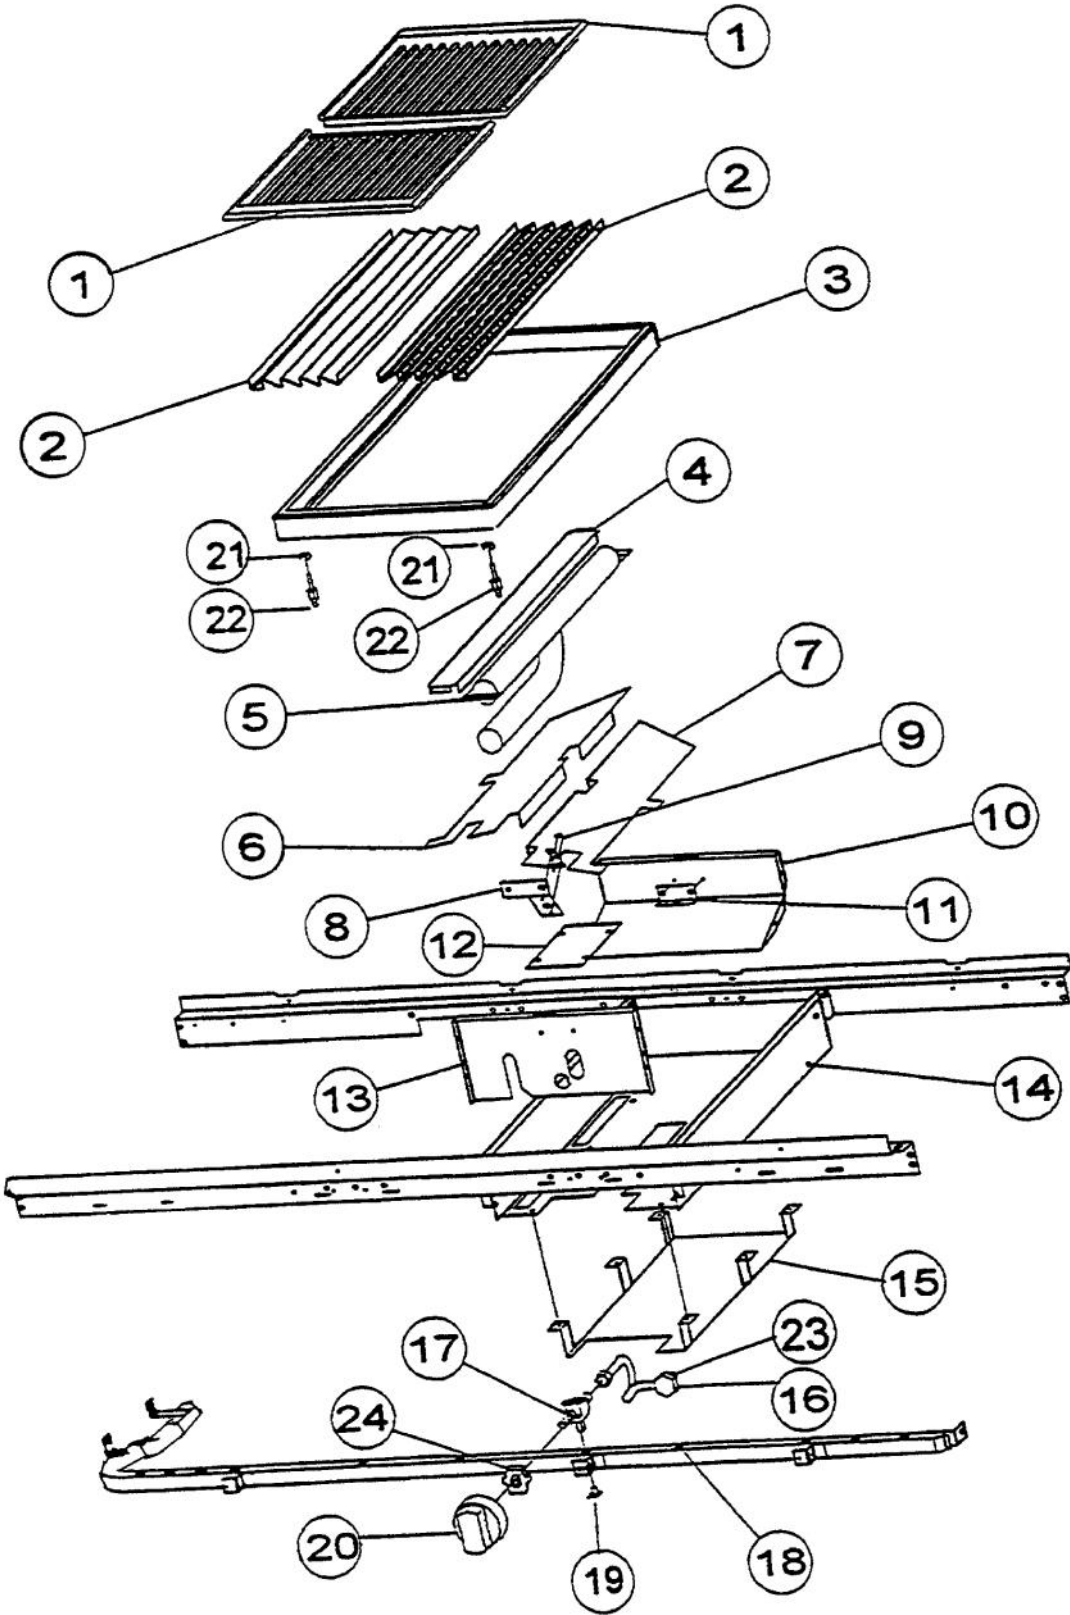

Ref #	Part Number	Qty.	Description
1	PA060028		GRILL GRATE - BK
	PA060029		GRILL GRATE - GR
2	E9101130BK		GRILL SMOKE GENERATOR
3	G9101182AL		GRILL GRATE SUPT (VGRT) XALX
	G9101182BK		GRILL GRATE SUPT (VGRT) XBKX
	G9101182BT		GRILL GRATE SUPT (VGRT) XBTX
	G9101182CB		GRILL GRATE SUPT (VGRT) XCBX
	G9101182EP		GRILL GRATE SUPT (VGRT) XEPX
	G9101182FG		GRILL GRATE SUPT (VGRT) XFGX
	G9101182GG		GRILL GRATE SUPPORT - GG
	G9101182LE		GRILL GRATE SUPT (VGRT) XLEX
	G9101182LN		GRILL GRATE SUPT (VGRT) XLNX
	G9101182MJ		GRILL GRATE SUPT (VGRT) XMJX
	G9101182PL		GRILL GRATE SUPT (VGRT) XPLX
	G9101182SG		GRILL GRATE SUPT (VGRT) XSGX
	G9101182VB		GRILL GRATE SUPT (VGRT) XVBX
	G9101182WH		GRILL GRATE SUPT (VGRT) XWHX
4	B2001140		GRILL FLAME SHIELD (VGRT)
5	PB050077		GRILL BURNER
6	B2001856		GRILL HEAT DEFLECTOR-LH (VGRC60)
7	B2001857		GRILL HEAT DEFLECTOR-RH (VGRC60)
8	A2001633		GRILL FRONT SPARKER BRKT (VGRC)
9	PA020014		SPARK IGNITOR
10	A2001855		GRILL BACK - (VGRC605)
11	A2001132		REAR GRILL BURNER BRKT (VGRT)
12	A1001636		GRIDDLE VENTURI COVER
13	A2001631		GRILL BOX FRONT (VGRC)
14	A2001852		GRILL BOX - (VGRC605)
15	A2001863		GRILL BTM SHIELD (VGRC605)
16	PB020025		TUBING-GRILL (REVISED) REP PB020021
17	PA010030		GRILL VALVE-(VGRT)
18	PA050116		UNIVERSAL 60 MANIFOLD
19	PD010012		VALVE BOLT 1/4-20 UNC-2B 5/16 M.S.
20	PA010039		TOP GRILL KNOXBKX (VGRC) (N/STYLE
	PA010040		TOP GRILL KNOBXWHX (VGRC) (N/STYLE
21	PD030012		6-32 HEX NUT
22	PD010017		BALL STUD (VGRT)
23	PB040061		ORIFICE HOOD - NO.48
	PB040062		ORIFICE HOOD-NO.56
24	PA020015		SPARK IGNITION SWITCH