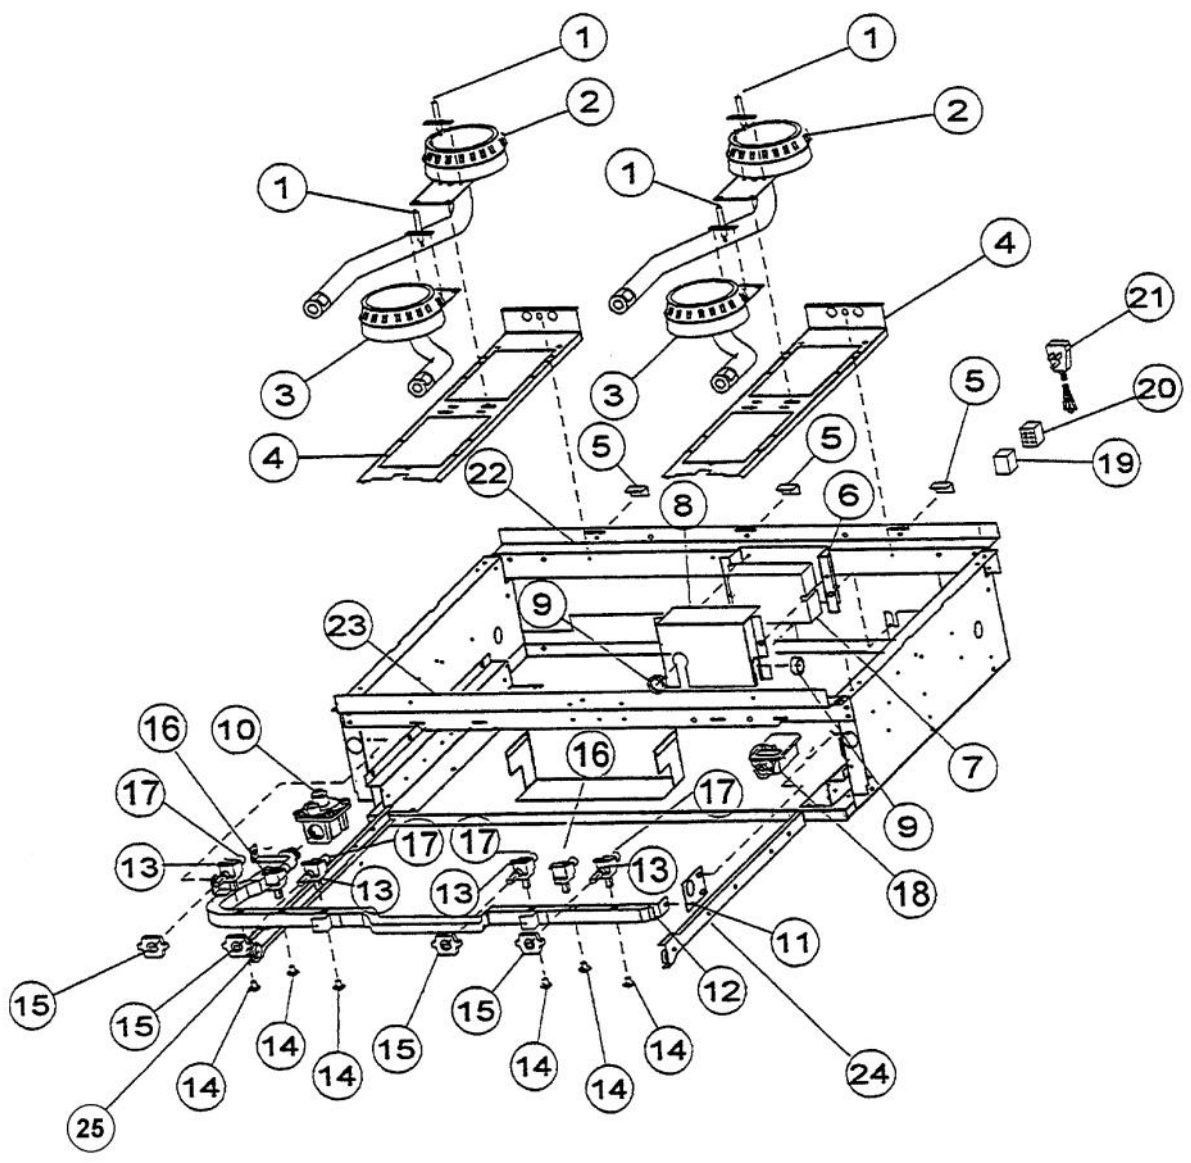

Ref #	Part Number	Qty.	Description
1	PA020014		SPARK IGNITOR
2	PA080036		TOP BURNER REAR REPL PA080008
3	PA080037		TOP BURNER FRONT REPL PA080007
4	A2001112		BURNER SUPT (VGRT)
5	A2001147		GRATE SUPT ANGLE (VGRT)
6	A1001619		SPARK MODULE PLATE
7	PA020041		TYTRONICS 0+4 SPARK MODULE
8	A2001620		SPARK MODULE COVER (VGRC)
9	PD040005		SNAP BUSHING - 7/8
10	PA070003		PRESSURE REGULATOR (NAT.)
11	A1001138		MANIFOLD BRKT
12	PA050116		UNIVERSAL 60 MANIFOLD
13	003519-000		PA010024 VALVE AND BOLT KIT (BEFORE 08/09/02)
13	G50012678		TOP BURNER VALVE KIT (BRASS VALVE REPLACEMENT) (BETWEEN 08/09/02 & 02/23/05)
13	PA010157		SUB TO 003515-000 - RANGE TOP BURNER VALVE (AFTER 02/23/05)
14	PD010012		VALVE BOLT 1/4-20 UNC-2B 5/16 M.S.
15	PA020015		SPARK IGNITION SWITCH (BEFORE 2/23/05)
15	PA020045		IGNITOR SWITCH (AFTER 2/23/05)
16	PB030002		SUB TO 003862-000 - SHUTOFF VALVE (BEFORE 2/23/05)
16	PB030007		SHUT OFF VALVE (AFTER 2/23/05)
17	PB040034		ORIFICE HOOD-NO.50 (NAT)
	PB040036		ORIFICE HOOD-NO.57 (LP)
18	PB010083		SINGLE THERMAL VALVE LH (OVEN)
19	PE070070		DISCONNECT BLOCK XALX 770020-1
20	PE070071		DISCONNECT BLOCK XALX 770027-1
21	PE070620		SUPPLY CORD (AFTER 2/95)
21	PE070620		SUPPLY CORD (BEFORE 2/95)
22	A2001812		REAR BURNER SUPT (VGRC60)
23	A2001811		FRONT BURNER SUPT- (VGRC60)
24	PK000008		DRIP TRAY GUIDE - RH
	PK000007		DRIP TRAY GUIDE - LH (VGRT)
NI	PB020041		SHUTOFF TUBING (MANIFOLD TO SAFETY VALVE)
NI	A2009598		BACK SUPPORT