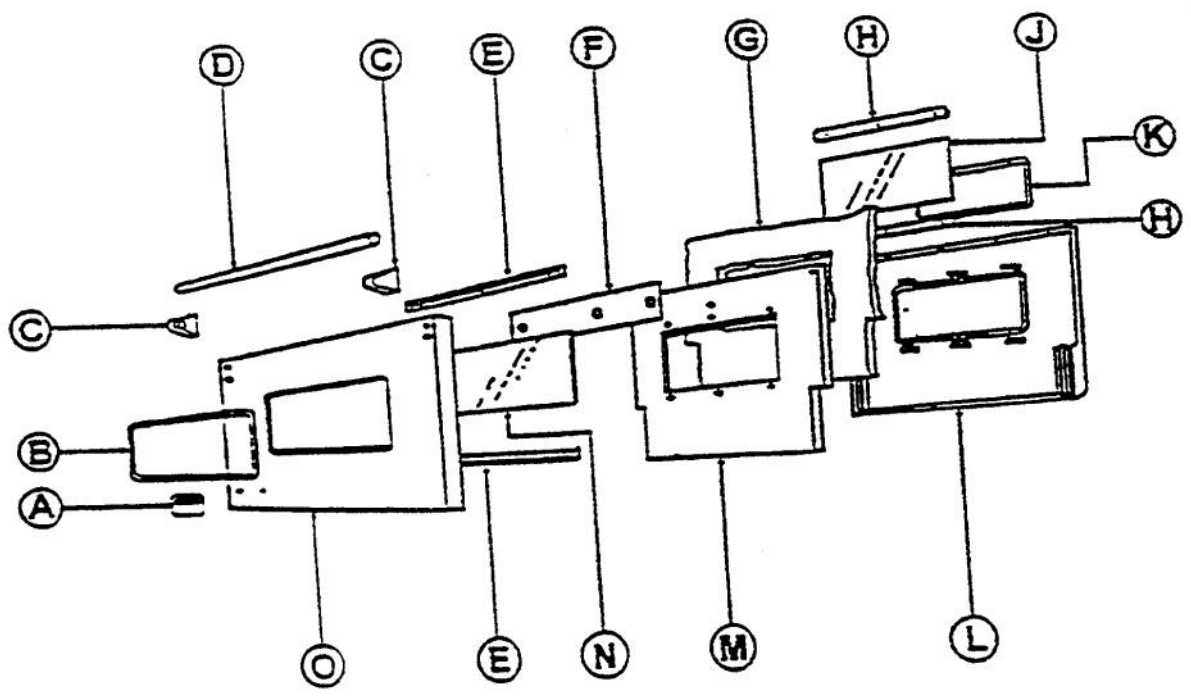

Ref #	Part Number	Qty.	Description
1	PB010035		THERMOSTAT BAKE
2	PB010208		BEZEL, CHROME PLATE
	PB010209		BEZEL BRASS
3	PB010101		THERMOSTAT BAKE KNOB N/S XBKX (AFTER 1/95)
3	PB010102		THERMOSTAT BAKE KNOB N/S XWHX (AFTER 1/95)
3	PB010095		THERMOSTAT KNOB, BK (BEFORE 1/95) (BEFORE 1/95)
3	PB010096		T/STAT BAKE KNOB-XWHX-VGRC-(VELOX) (BEFORE 1/95)
4	PE050009		OVEN LIGHT SOCKET - 36 BUILT-IN
5	PC020003		HINGE ASSY (BLUE)
6	PB070031		OVEN DR GASKET RH (VGRC48)
7	A2001358		OVEN BTM HEAT SHIELD (VGSC/VGSS)
8	G9101606		SUB TO G3204253 - OVEN BTM PAN
9	G9101626		I/S OVEN LINER WELD ASSY - RH
10	G9101625		I/S OVEN LINER WELD ASSY - LH
11	E9101221		OVEN LINER HINGE COVER (VGRC)
12	PB040001		IGNITOR - (ALL RANGES)
13	PB050012		OVEN BURNER REPL PB050009 (AFTER 04/01/94)
13	G50013898		RH OVEN BAKE BURNER SERVICE KIT (BEFORE 04/01/94)
14	PB020023		BAKE BURNER TUBE RH OVEN
15	PB020022		BAKE BURNER TUBE LH OVEN
16	PB040052		PIPE NIPPLE - 22 (VGBQ)
16	PB040054		90DEG. ORIFICE FITTING (EURO.GRILL)
17	PB010084		DUAL THERMAL BI-MTL GAS CTRL VALVE
18	PB060029		OVEN RACK SUPT-5 POS. (27)
19	PB060042		RACK REPL VGRC48RH REPL PB060008
20	B2001886		CENTER TRIM - (VGRC60)
20	C9001886AL		CENTER TRIM - XALX (VGRC60)
20	C9001886BK		CENTER TRIM - XBKX(VGRC60)
20	C9001886BT		CENTER TRIM - XBTX (VGRC60)
20	C9001886BU		CENTER TRIM - XBUX(VGRC60)
20	C9001886CB		CENTER TRIM - XCBX (VGRC60)
20	C9001886EP		CENTER TRIM - XEPX (VGRC60)
20	C9001886FG		CENTER TRIM - XFGX(VGRC60)
20	C9001886GG		CENTER TRIM - XGGX (VGRC60)
20	C9001886LE		CENTER TRIM - XLEX (VGRC60)
20	C9001886LN		CENTER TRIM - XLNX (VGRC60)
20	C9001886MJ		CENTER TRIM - XMJX (VGRC60)
20	C9001886PL		CENTER TRIM - XPLX(VGRC60)
20	C9001886SG		CENTER TRIM - XSGX (VGRC60)
20	C9001886VB		CENTER TRIM - XVBX(VGRC60)
20	C9001886WH		CENTER TRIM - XWHX(VGRC60)
NI	PB020039		BAKE SHUTOFF/SAFETY VALVE TUBING (VGRC36) (MANIFOLD TO SAFETY VALVE)