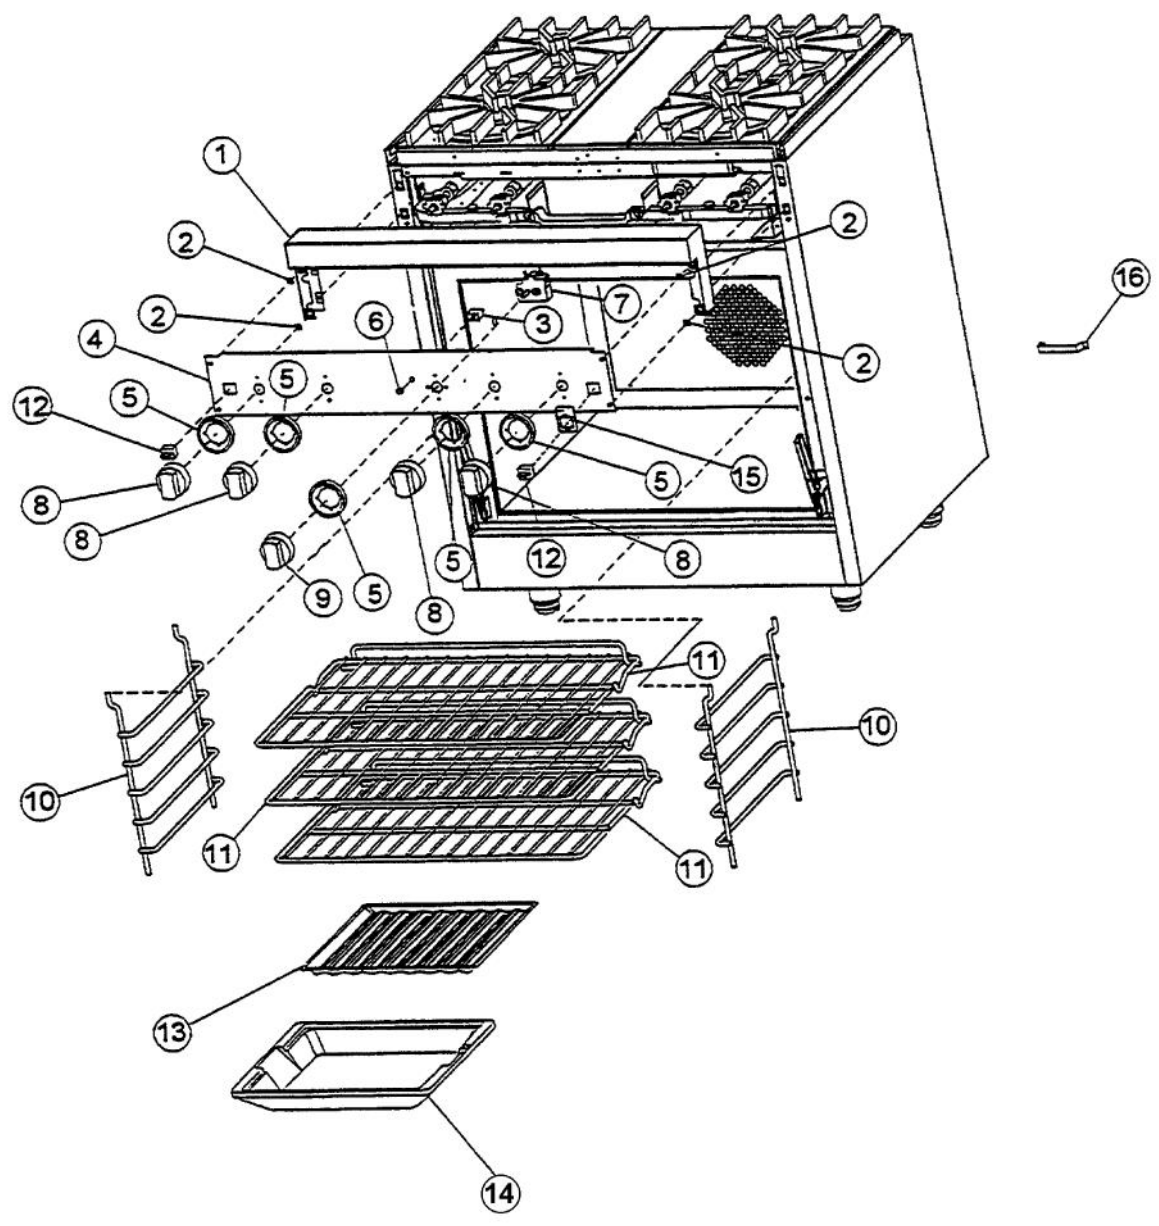

Ref #	Part Number	Qty.	Description
1	PA060028		GRILL GRATE - BK
	PA060029		GRILL GRATE - GR
2	E9101130BK		GRILL SMOKE GENERATOR
3	G9101182AL		GRILL GRATE SUPT (VGRT) XALX
	G9101182BK		GRILL GRATE SUPT (VGRT) XBKX
	G9101182BT		GRILL GRATE SUPT (VGRT) XBTX
	G9101182CB		GRILL GRATE SUPT (VGRT) XCBX
	G9101182EP		GRILL GRATE SUPT (VGRT) XEPX
	G9101182FG		GRILL GRATE SUPT (VGRT) XFGX
	G9101182GG		GRILL GRATE SUPPORT - GG
	G9101182LE		GRILL GRATE SUPT (VGRT) XLEX
	G9101182LN		GRILL GRATE SUPT (VGRT) XLNX
	G9101182MJ		GRILL GRATE SUPT (VGRT) XMJX
	G9101182PL		GRILL GRATE SUPT (VGRT) XPLX
	G9101182SG		GRILL GRATE SUPT (VGRT) XSGX
	G9101182VB		GRILL GRATE SUPT (VGRT) XVBX
	G9101182WH		GRILL GRATE SUPT (VGRT) XWHX
4	B2001140		GRILL FLAME SHIELD (VGRT)
5	PB050077		GRILL BURNER
6	B2001856		GRILL HEAT DEFLECTOR-LH (VGRC60)
7	B2001857		GRILL HEAT DEFLECTOR-RH (VGRC60)
8	A2001633		GRILL FRONT SPARKER BRKT (VGRC)
9	PA020014		SPARK IGNITOR
10	A2001855		GRILL BACK - (VGRC605)
11	A2001132		REAR GRILL BURNER BRKT (VGRT)
12	A1001636		GRIDDLE VENTURI COVER
13	A2001631		GRILL BOX FRONT (VGRC)
14	A2001852		GRILL BOX - (VGRC605)
15	A2001863		GRILL BTM SHIELD (VGRC605)
16	PB020025		TUBING-GRILL (REVISED) REP PB020021
17	PA010030		GRILL VALVE-(VGRT)
18	PA050116		UNIVERSAL 60 MANIFOLD
19	PD010012		VALVE BOLT 1/4-20 UNC-2B 5/16 M.S.
20	PA010039		TOP GRILL KNOXBKX (VGRC) (N/STYLE
	PA010040		TOP GRILL KNOBXWHX (VGRC) (N/STYLE
21	PD030012		6-32 HEX NUT
22	PD010017		BALL STUD (VGRT)
23	PB040061		ORIFICE HOOD - NO.48
	PB040062		ORIFICE HOOD-NO.56
24	PA020015		SPARK IGNITION SWITCH