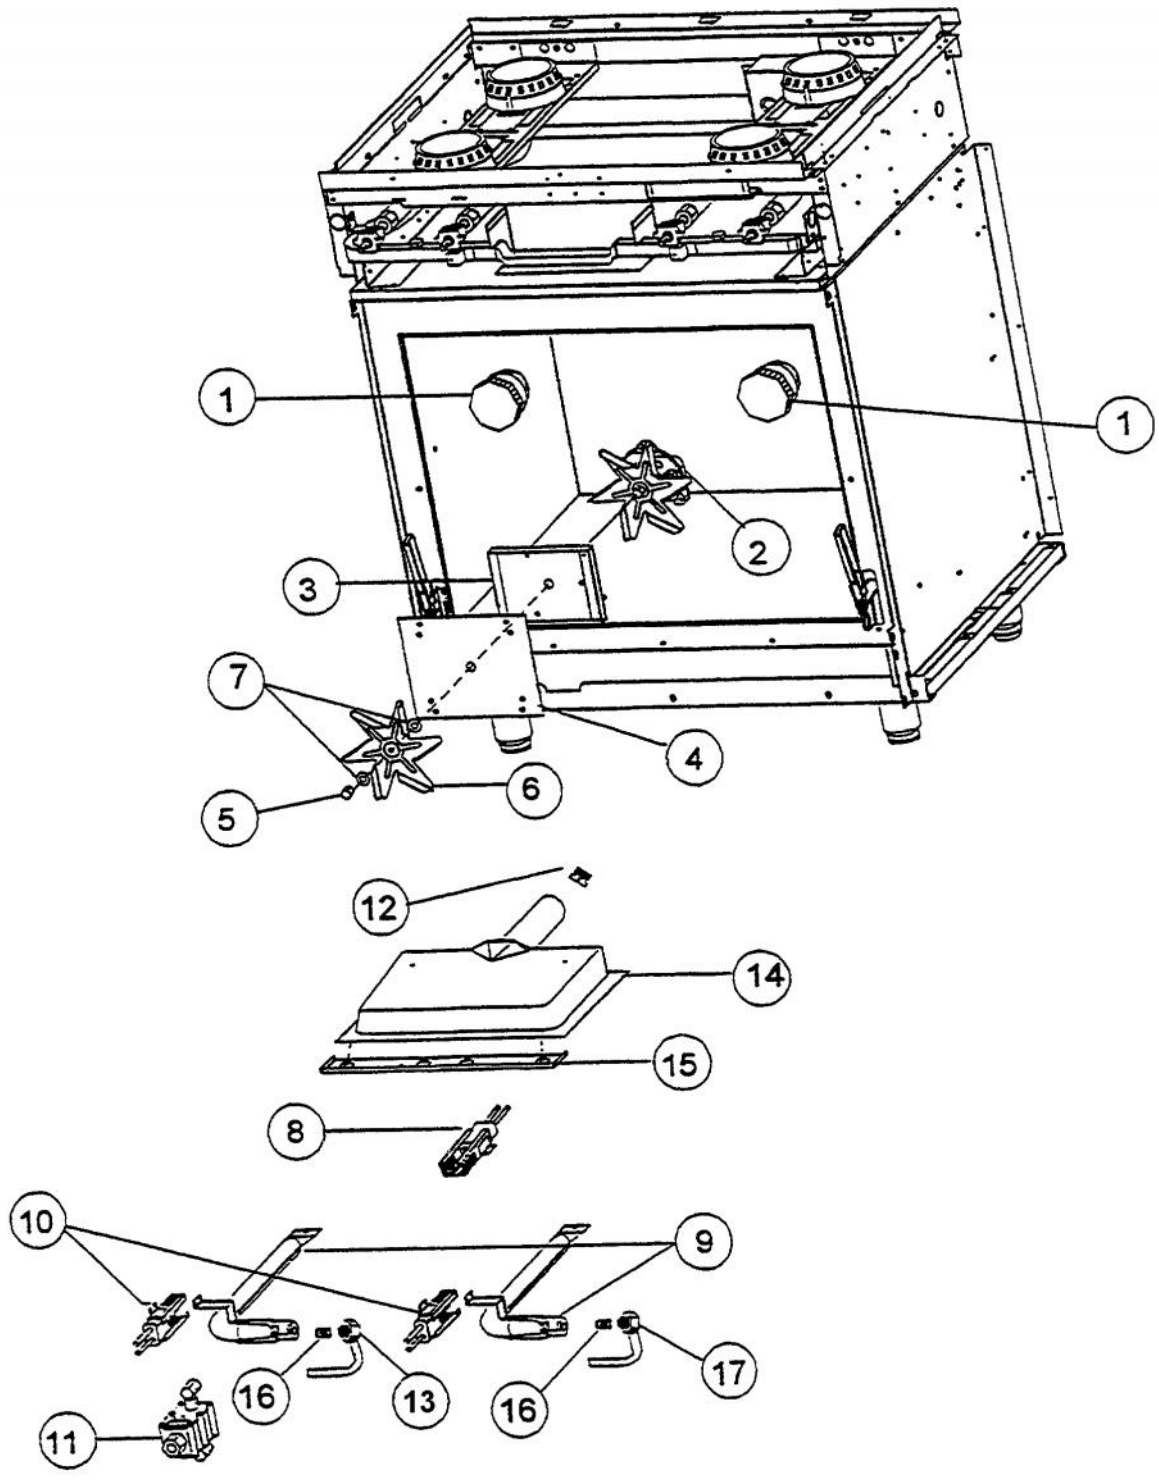

Ref #	Part Number	Qty.	Description
1	PE050009		OVEN LIGHT SOCKET - 36 BUILT-IN
2	PE050057		CONVECTION FAN (VGSC306)
3	A2002595		CONVECTION FAN BOX (VDSC)
4	A1002596		CONVECTION FAN COVER (VDSC)
5	PD030035		CONVECTION FAN NUT
6	PE050035		CONVECTION FAN BLADE
7	PD040030		CONVECTION FAN WASHER
8	PB040001		IGNITOR - (ALL RANGES)
9	PB050012		OVEN BURNER REPL PB050009 (AFTER 04/01/94)
	G50013898		RH OVEN BAKE BURNER SERVICE KIT (BEFORE 04/01/94)
10	PB040001		IGNITOR - (ALL RANGES)
11	PB010084		DUAL THERMAL BI-MTL GAS CTRL VALVE
12	PB040040		ORIFICE-IR BURNER (VGSC)
	PB040027		IR BUR.SPUD ORF. - NO.56 LP
13	PB020022		BAKE BURNER TUBE LH OVEN
NI	PD030018		PALNUT - 3/4-16
14	G3001876		IR BURNER ASSY (VGSC/RC) N/S
15	B2001448		IR BROIL SUPT (FRONT)
	B2002261		FRONT I/R BROILER SUPPORT BRACKET
16	PB040034		ORIFICE HOOD-NO.50 (NAT)
	PB040036		ORIFICE HOOD-NO.57 (LP)
17	PB020023		BAKE BURNER TUBE RH OVEN
NI	PB020047		OVEN TUBING (MANIFOLD TO SAFETY VALVE), RH - 60 6GQ, 6G
NI	A2008467		INSULATION SHIELD