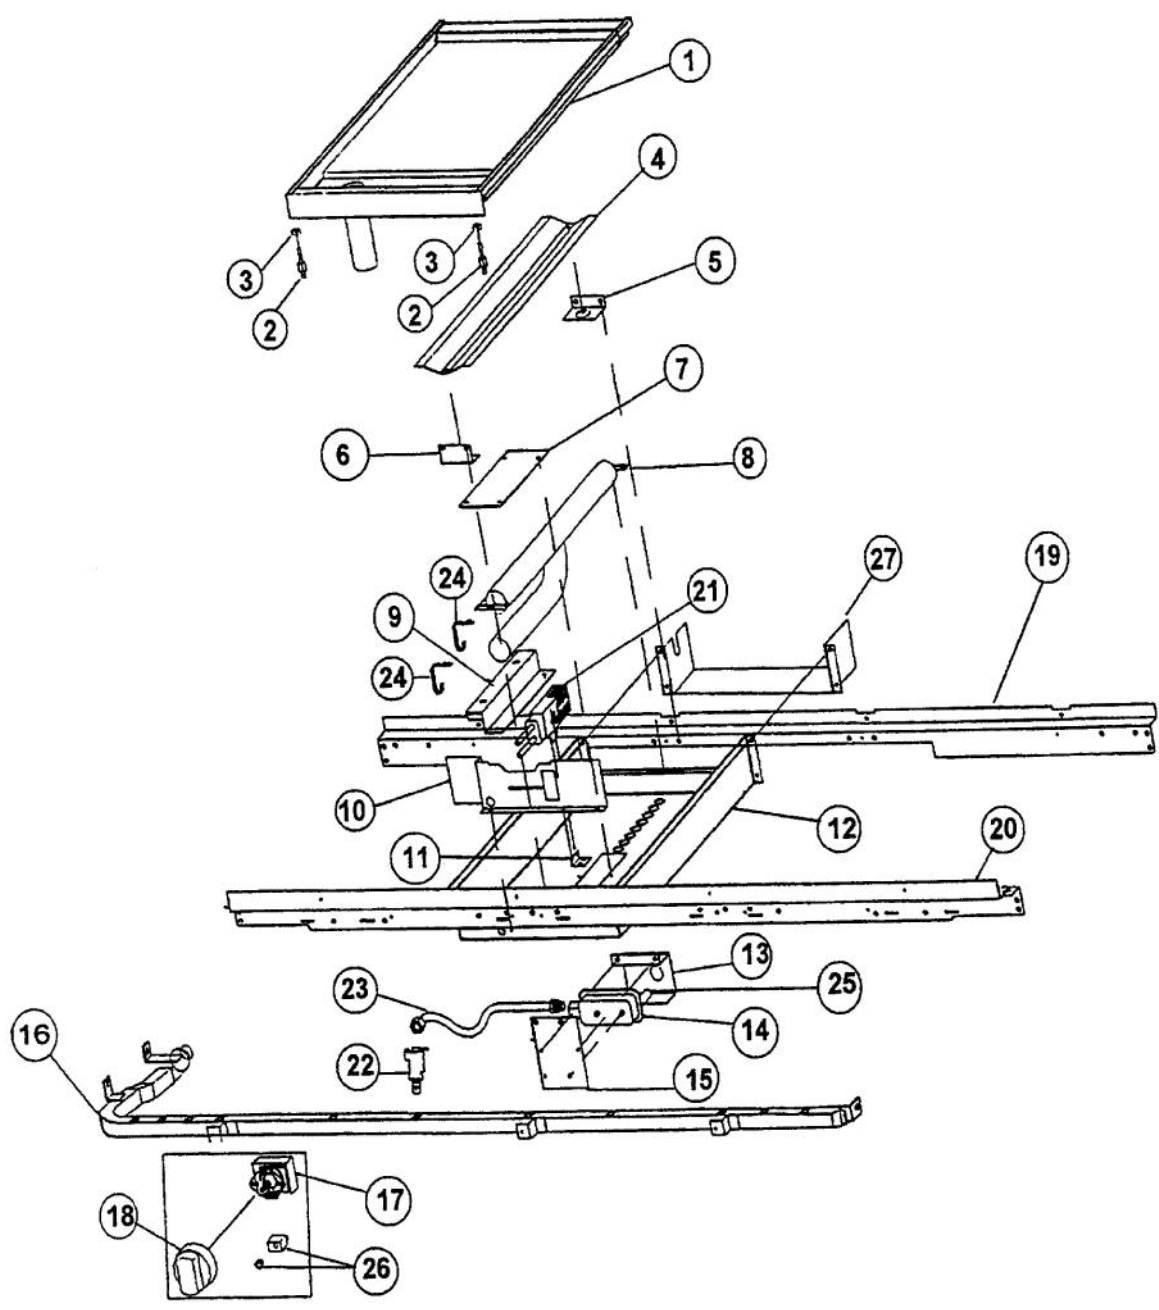

Ref #	Part Number	Qty.	Description
1	PA020014		SPARK IGNITOR
2	PA080036		TOP BURNER REAR REPL PA080008
3	PA080037		TOP BURNER FRONT REPL PA080007
4	A2001112		BURNER SUPT (VGRT)
5	A2001147		GRATE SUPT ANGLE (VGRT)
6	A1001619		SPARK MODULE PLATE
7	PA020041		TYTRONICS 0+4 SPARK MODULE
8	A2001620		SPARK MODULE COVER (VGRC)
9	PD040005		SNAP BUSHING - 7/8
10	PA070003		PRESSURE REGULATOR (NAT.)
11	A1001138		MANIFOLD BRKT
12	PA050116		UNIVERSAL 60 MANIFOLD
13	003519-000		PA010024 VALVE AND BOLT KIT (BEFORE 08/09/02)
13	G50012678		TOP BURNER VALVE KIT (BRASS VALVE REPLACEMENT) (BETWEEN 08/09/02 & 02/23/05)
13	PA010157		SUB TO 003515-000 - RANGE TOP BURNER VALVE (AFTER 02/23/05)
14	PD010012		VALVE BOLT 1/4-20 UNC-2B 5/16 M.S.
15	PA020015		SPARK IGNITION SWITCH (BEFORE 2/23/05)
15	PA020045		IGNITOR SWITCH (AFTER 2/23/05)
16	PB030002		SUB TO 003862-000 - SHUTOFF VALVE (BEFORE 2/23/05)
16	PB030007		SHUT OFF VALVE (AFTER 2/23/05)
17	PB040034		ORIFICE HOOD-NO.50 (NAT)
	PB040036		ORIFICE HOOD-NO.57 (LP)
18	PB010083		SINGLE THERMAL VALVE LH (OVEN)
19	PE070070		DISCONNECT BLOCK XALX 770020-1
20	PE070071		DISCONNECT BLOCK XALX 770027-1
21	PE070620		SUPPLY CORD (AFTER 2/95)
21	PE070620		SUPPLY CORD (BEFORE 2/95)
22	A2001812		REAR BURNER SUPT (VGRC60)
23	A2001811		FRONT BURNER SUPT- (VGRC60)
24	PK000008		DRIP TRAY GUIDE - RH
	PK000007		DRIP TRAY GUIDE - LH (VGRT)
NI	PB020041		SHUTOFF TUBING (MANIFOLD TO SAFETY VALVE)
NI	A2009598		BACK SUPPORT