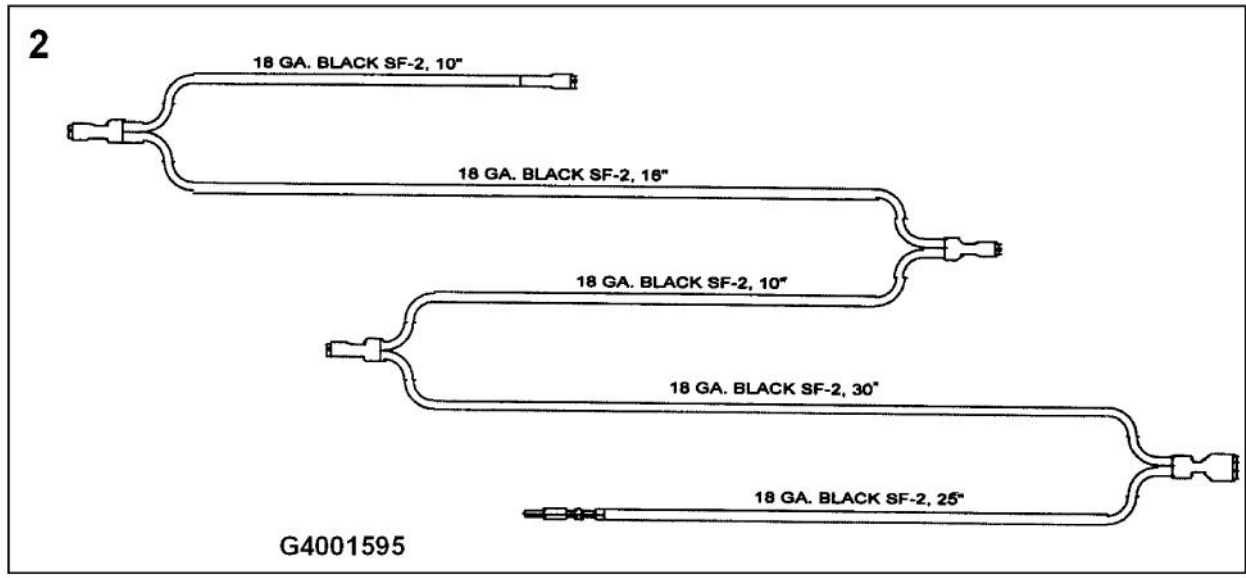

Ref #	Part Number	Qty.	Description
1	G4001648		SPARK IGNITER WIRE (22)
2	G4001595		WIRE HARNESS (LINE) (VGRT3004B)
3	G4001594		WIRE ASSY XALX VGRT3004B
4	G4001568		SPARK SWTXBUX67.5