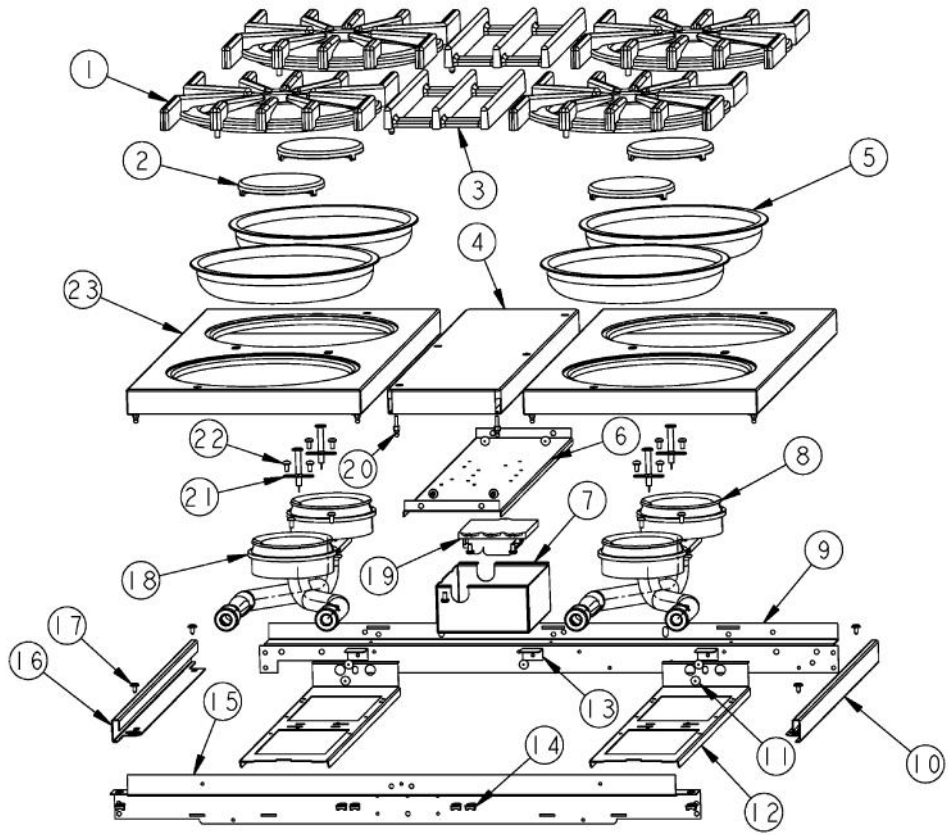

Ref #	Part Number	Qty.	Description
1	G3001406		LANDING LEDGE ASSY
2	PD020004		10X3/8PH.HD.TYPE 25 REPL PD040125
3	PA070001		PRESSURE REGULATOR (NAT.)
4	PA050113		MANIFOLD
5	PA020015		SPARK IGNITION SWITCH (BEFORE 09/22/04)
	PA020045		IGNITOR SWITCH (AFTER 09/22/04)
6	G50012681		TOP BURNER VALVE KIT (ALUMINUM VALVE REPLACEMEN... (BEFORE 08/09/02)
	G50012678		TOP BURNER VALVE KIT (BRASS VALVE REPLACEMENT) (BETWEEN 08/09/02 & 09/22/04)
	PA010157		SUB TO 003515-000 - RANGE TOP BURNER VALVE (AFTER 09/22/04)
7	PA010012		ROPER PLUG
8	PD010041		10-24 X 1/2 PH.TR.HD.M.S. NYLOK
9	PD010012		VALVE BOLT 1/4-20 UNC-2B 5/16 M.S.
10	PD030005		SELF RETAINING NUT
11	PB010208		BEZEL, CHROME PLATE
	PB010209		BEZEL BRASS
12	PA010034		TOP BURNER KNOB-XBKX (NEW STYLE) (BEFORE 08/09/02)
	PA010035		BURNER KNOB-WH NS REPL PA010028 (BEFORE 08/09/02)
	PB010206		VGSC,VGRC,VGRT TOP BURNER KNOB(BK) (AFTER 08/09/02)
	PB010207		VGSC,VGRC,VGRT TOP BURNER KNOB(WH) (AFTER 08/09/02)
13	PE010020		LOGO - PROFESSIONAL - VRTR, XBKX ASSY (BEFORE 5/11/99)
	PE010019		LOGO - PROFESSIONAL - VRTR, XWHX (BEFORE 5/11/99)
	PE010056		2 LOGO/VIKING PROF XBKXXBRX (BEFORE 5/11/99)
	PE010055		2 LOGO/VIKING PROF XWHXXBRX (BEFORE 5/11/99)
	PE010142		3 LOGO XBKXXCHROME (AFTER 5/11/99)
	PE010144		3 LOGO XWHXCHROME (AFTER 5/11/99)
	PE010143		3 LOGO BK/BR (AFTER 5/11/99)
	PE010145		LOGO - WH / BR (AFTER 5/11/99)
14	PD020046		NO.8 X 1/2 SCREWS
15	PD020033		SRW-NO.10-24X1/2T(23)PH.WFR HD (NKL)
16	B9201332		CTRL PAN-VGRT300-4BSS XSLK SCRX
	C9201332BK		CTRL PAN- XBKX (VGRT300-4B)XSLK S
	C9201332WH		CTRL PAN- XWHX (VGRT300-4B)XSLK S
17	PD030006		CAPPED WASHER PAL NUT