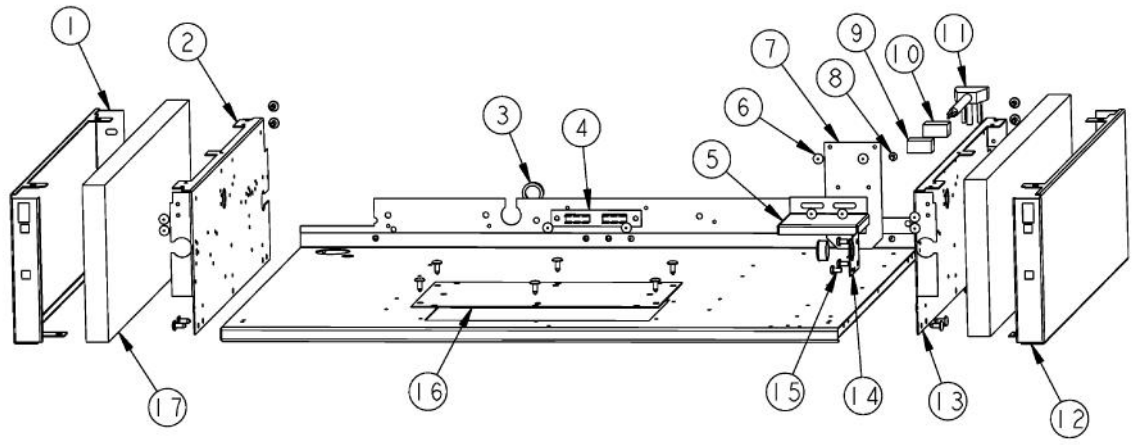

Ref #	Part Number	Qty.	Description
1	B2001920		SIDE PANEL-LH (VGRT)
2	A2001912		BURNER BOX SIDE LH
3	PD040005		SNAP BUSHING - 7/8
4	PE050001		TERMINAL BOARD
5	A2000667		SHIELD - OUTLET VRTR
6	PD020002		10 X 1/2 PH.TR.HD.SMS.
7	A1001146		PLUG BRACKET
8	PD020010		10 X 3/8 GREEN GROUNDING SCREW
9	PE070071		DISCONNECT BLOCK XALX 770027-1
10	PE070070		DISCONNECT BLOCK XALX 770020-1
11	PE070128		SUPPLY CORD (VGRT/SC/SS/RC)
12	B2001919		SIDE PANEL-RH (VGRT)
13	A2001911		BURNER BOX SIDE RH
14	A1001138		MANIFOLD BRKT
15	PD020004		10X3/8PH.HD.TYPE 25 REPL PD040125
16	A1006344		DOOR LOCK ACCESS PANEL 48
17	PB070034		INSULATION-TRS-10 1 X 20 X 3'