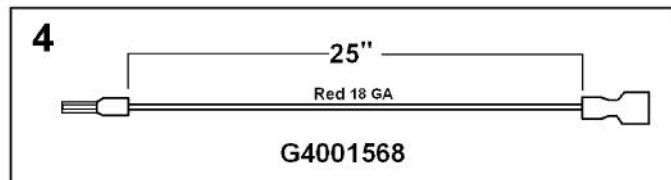

Ref #	Part Number	Qty.	Description
1	G4001648		SPARK IGNITER WIRE (22)
2	G4001595		WIRE HARNESS (LINE) (VGRT3004B)
3	G4001594		WIRE ASSY XALX VGRT3004B
4	G4001568		SPARK SWTXBUX67.5