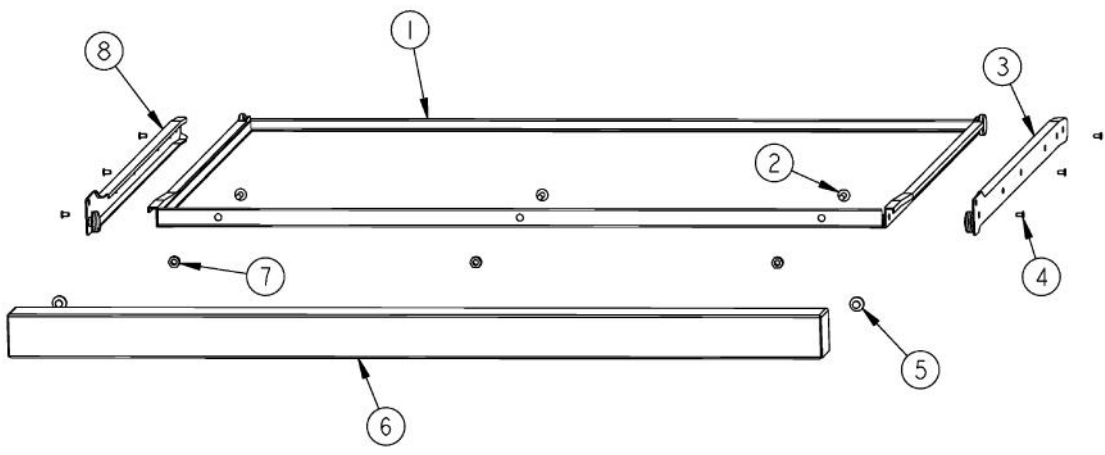

Ref #	Part Number	Qty.	Description
1	G3009718		DRIP TRAY, VGSC & VGSS (BEFORE 01/06/04)
	G3009717		DRIP TRAY VDSC ASSY (BETWEEN 01/06/04 & 11/18/04)
	G30010454		30 DRIP TRAY ASSY (AFTER 11/18/04)
2	PD010041		10-24 X 1/2 PH.TR.HD.M.S. NYLOK
3	PK000008		DRIP TRAY GUIDE - RH
4	PC040010		POP RIVET
5	PD040004		GROMMET BUMPER
6	B3001840		DRIP TRAY HANDLE
	C9301840PVD		DRIP TY HDLE REPL C9301840BR
7	PD030010		NO.10-24 KEPS NUT
8	PK000007		DRIP TRAY GUIDE - LH (VGRT)