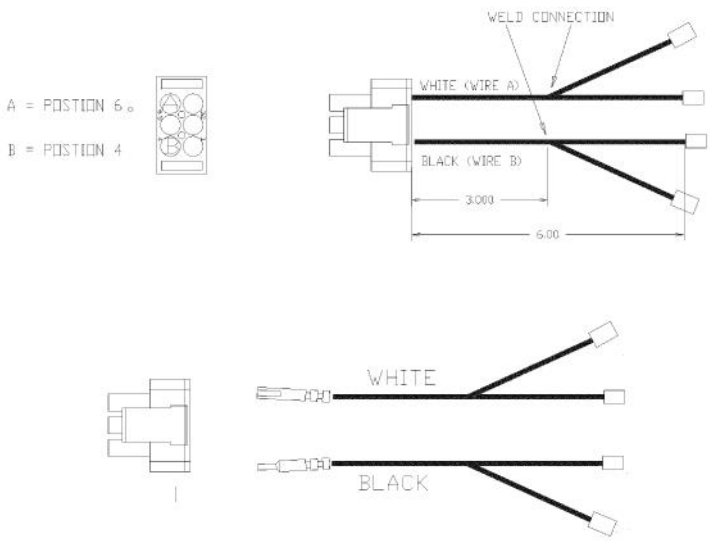

Ref #	Part Number	Qty.	Description
1	B2001920		SIDE PANEL-LH (VGRT)
2	A2001912		BURNER BOX SIDE LH
3	PK000007		DRIP TRAY GUIDE - LH (VGRT)
4	PC040010		POP RIVET
5	A2001179		BACK SUPT (VGRT)
6	PD020010		10 X 3/8 GREEN GROUNDING SCREW
7	PD040005		SNAP BUSHING - 7/8
8	PE070128		SUPPLY CORD (VGRT/SC/SS/RC)
9	A2001911		BURNER BOX SIDE RH
10	B2001919		SIDE PANEL-RH (VGRT)
11	PD020002		10 X 1/2 PH.TR.HD.SMS.
12	PK000008		DRIP TRAY GUIDE - RH

1

Ref #	Part Number	Qty.	Description
1	PE070890		IRIS HARNESS - 36

Ref #	Part Number	Qty.	Description
1	000647-000		IRIS IGNITOR WIRE, FRONT BURNER
2	000648-000		IRIS IGNITOR WIRE, BACK BURNER

Ref #	Part Number	Qty.	Description
1	000837-000		VGRT SUPPLY CORD JUMPER (BEFORE 10/4/11)
1	027347-000		SUPPLY CORD JUMPER (ON OR AFTER 10/4/11)

1

Ref #	Part Number	Qty.	Description
1	000878-000		IRIS POWER JUMPER W/GRIDDLE

1

① = BLACK WIRE

② = WHITE WIRE

	QTY	DESCRIPTION
A	2	250 X .032 INSULATED FEMALE QUICK CONNECT
B	2	250 X .032 INSULATED FEMALE QUICK CONNECT
C	2	187 X .032 INSULATED FEMALE QUICK CONNECT