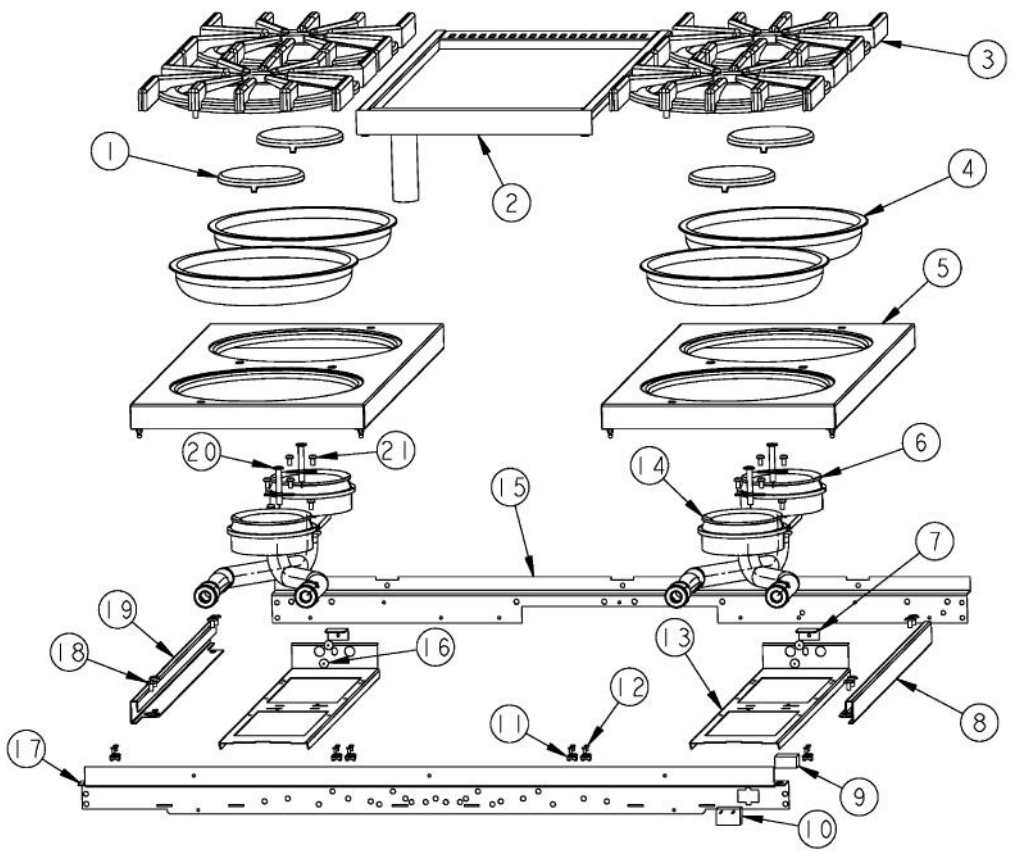

Ref #	Part Number	Qty.	Description
1	G3001585		36 LANDING LEDGE
2	PA070001		PRESSURE REGULATOR (NAT.)
3	PA050114		MANIFOLD
4	PB030007		SHUT OFF VALVE
5	PB010264		GRIDDLE THERMOSTAT
6	PA020058		IRIS SINGLE SPARK MODULE
7	PA010157		SUB TO 003515-000 - RANGE TOP BURNER VALVE
8	PD010003		10-24 X 1/2 PH.TR.HD.SERD.M.S.
9	PD020002		10 X 1/2 PH.TR.HD.SMS.
10	A1001138		MANIFOLD BRKT
11	PD010012		VALVE BOLT 1/4-20 UNC-2B 5/16 M.S.
12	PE050024		OVEN IND. LIGHT (LIGHT HOUSING)
13	PD030006		CAPPED WASHER PAL NUT
14	PA010012		ROPER PLUG
15	B9201583		CTRL PAN-(VGRT36-4G) XSLK SCRX
	C9201583AL		CONTROL PANEL VGRT360-4G XALX SILK SCR
	C9201583BK		CTRL PAN - (VGRT360-4G)XSLK SCRX
	C9201583BT		CONTROL PANEL VGRT360-4G XBTX SILK SCR
	C9201583BU		CONTROL PANEL VGRT360-4G XBUX SILK SCR
	C9201583CB		CONTROL PANEL VGRT360-4G XCBX SILK SCR
	C9201583EP		CONTROL PANEL VGRT360-4G XEPX SILK SCR
	C9201583FG		CONTROL PANEL VGRT360-4G XFGX SILK SCR
	C9201583GG		CONTROL PANEL VGRT360-4G XGGX SILK SCR
	C9201583LE		CONTROL PANEL VGRT360-4G XLEX SILK SCR
	C9201583MJ		CONTROL PANEL VGRT360-4G XMJX SILK SCR
	C9201583SG		CONTROL PANEL VGRT360-4G XSGX SILK SCR
	C9201583VB		CONTROL PANEL VGRT360-4G XVBX SILK SCR
	C9201583WH		CTRL PAN - (VGRT360-4G)XSLK SCRX
16	PD030005		SELF RETAINING NUT
17	PE010142		3 LOGO XBKXXCHROME
	PE010143		3 LOGO BK/BR
	PE010144		3 LOGO XWHXCHROME
	PE010145		LOGO - WH / BR
18	PE050023		OVEN IND. LIGHT (LENS & BEZEL)
19	PB010103		GRIDDLE KNOB N/S XBKX
	PB010104		GRIDDLE KNOB N/S XWHX
20	PD020006		NO.6-32 X 1/4 PH.PAN HD. T(F)
21	PB010206		VGSC,VGRC,VGRT TOP BURNER KNOB(BK)
	PB010207		VGSC,VGRC,VGRT TOP BURNER KNOB(WH)
22	PD020067		NO.6 X 3/8 PAN PHIL. TEK SS
23	PB010208		BEZEL, CHROME PLATE
	PB010209		BEZEL BRASS
24	PD020032		SRW-8(A)X3/8PH.WFR HD 7/16DIA XNCL