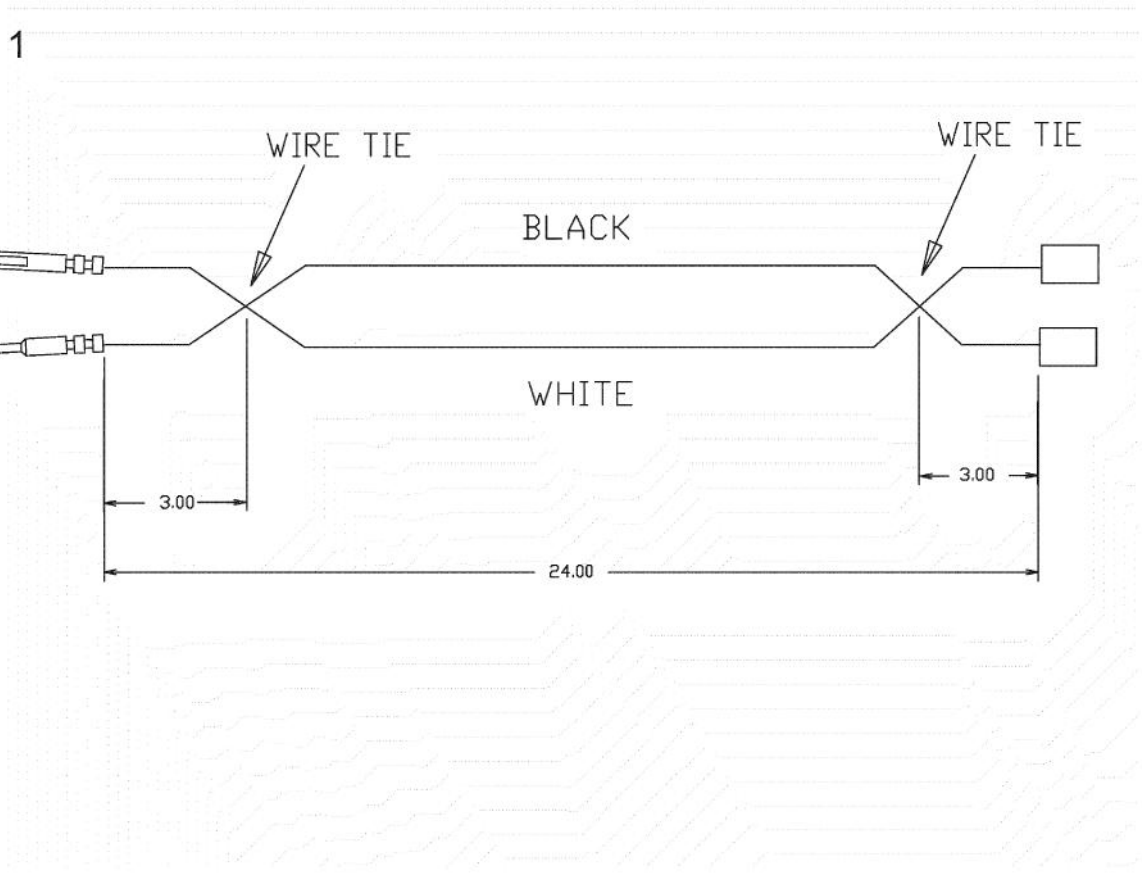

Ref #	Part Number	Qty.	Description
1	B2001920		SIDE PANEL-LH (VGRT)
2	A2001912		BURNER BOX SIDE LH
3	PK000007		DRIP TRAY GUIDE - LH (VGRT)
4	PC040010		POP RIVET
5	A2001179		BACK SUPT (VGRT)
6	PD020010		10 X 3/8 GREEN GROUNDING SCREW
7	PD040005		SNAP BUSHING - 7/8
8	PE070128		SUPPLY CORD (VGRT/SC/SS/RC)
9	A2001911		BURNER BOX SIDE RH
10	B2001919		SIDE PANEL-RH (VGRT)
11	PD020002		10 X 1/2 PH.TR.HD.SMS.
12	PK000008		DRIP TRAY GUIDE - RH

Ref #	Part Number	Qty.	Description
1	G30010455		36 DRIP TAY ASSY
2	PD040028		BUSHING(.194ID/.750OD/.750LONG)
3	G30010696		DRIP TRAY HANDLE ASSY 36
	G93011459PVD		DRIP TRAY HANDLE ASSY 36 PVD
4	PB080061		GREASE PAN
5	PD040004		GROMMET BUMPER
6	PD020079		NO.10 X 1 1/4 PH. PAN HD. T(A) NYLOK

1

Ref #	Part Number	Qty.	Description
1	PE070890		IRIS HARNESS - 36

Ref #	Part Number	Qty.	Description
1	000647-000		IRIS IGNITOR WIRE, FRONT BURNER
2	000648-000		IRIS IGNITOR WIRE, BACK BURNER

Ref #	Part Number	Qty.	Description
1	000837-000		VGRT SUPPLY CORD JUMPER (BEFORE 10/4/11)
1	027347-000		SUPPLY CORD JUMPER (ON OR AFTER 10/4/11)