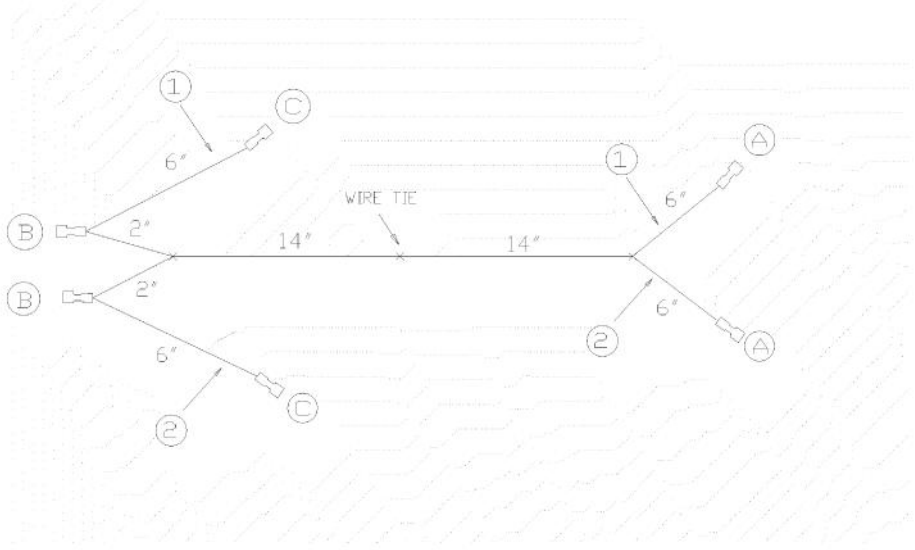

1

Ref #	Part Number	Qty.	Description
1	PE070890		IRIS HARNESS - 36

Ref #	Part Number	Qty.	Description
1	000647-000		IRIS IGNITOR WIRE, FRONT BURNER
2	000648-000		IRIS IGNITOR WIRE, BACK BURNER

Ref #	Part Number	Qty.	Description
1	000837-000		VGRT SUPPLY CORD JUMPER (BEFORE 10/4/11)
1	027347-000		SUPPLY CORD JUMPER (ON OR AFTER 10/4/11)

1

Ref #	Part Number	Qty.	Description
1	000878-000		IRIS POWER JUMPER W/GRIDDLE

1

① = BLACK WIRE

② = WHITE WIRE

	QTY	DESCRIPTION
A	2	250 X .032 INSULATED FEMALE QUICK CONNECT
B	2	250 X .032 INSULATED FEMALE QUICK CONNECT
C	2	187 X .032 INSULATED FEMALE QUICK CONNECT

Ref #	Part Number	Qty.	Description
1	000879-000		GRIDDLE HARNESS W/IRIS

*No Image
Available*

Ref #	Part Number	Qty.	Description
-------	-------------	------	-------------
