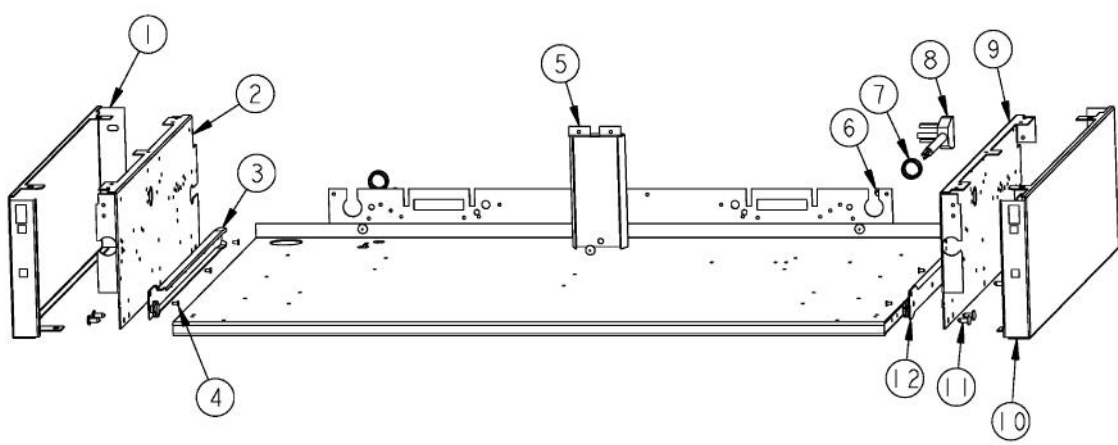

Ref #	Part Number	Qty.	Description
1	B2001920		SIDE PANEL-LH (VGRT)
2	A2001912		BURNER BOX SIDE LH
3	PK000007		DRIP TRAY GUIDE - LH (VGRT)
4	PC040010		POP RIVET
5	A2001179		BACK SUPT (VGRT)
6	PD020010		10 X 3/8 GREEN GROUNDING SCREW
7	PD040005		SNAP BUSHING - 7/8
8	PE070128		SUPPLY CORD (VGRT/SC/SS/RC)
9	A2001911		BURNER BOX SIDE RH
10	B2001919		SIDE PANEL-RH (VGRT)
11	PD020002		10 X 1/2 PH.TR.HD.SMS.
12	PK000008		DRIP TRAY GUIDE - RH