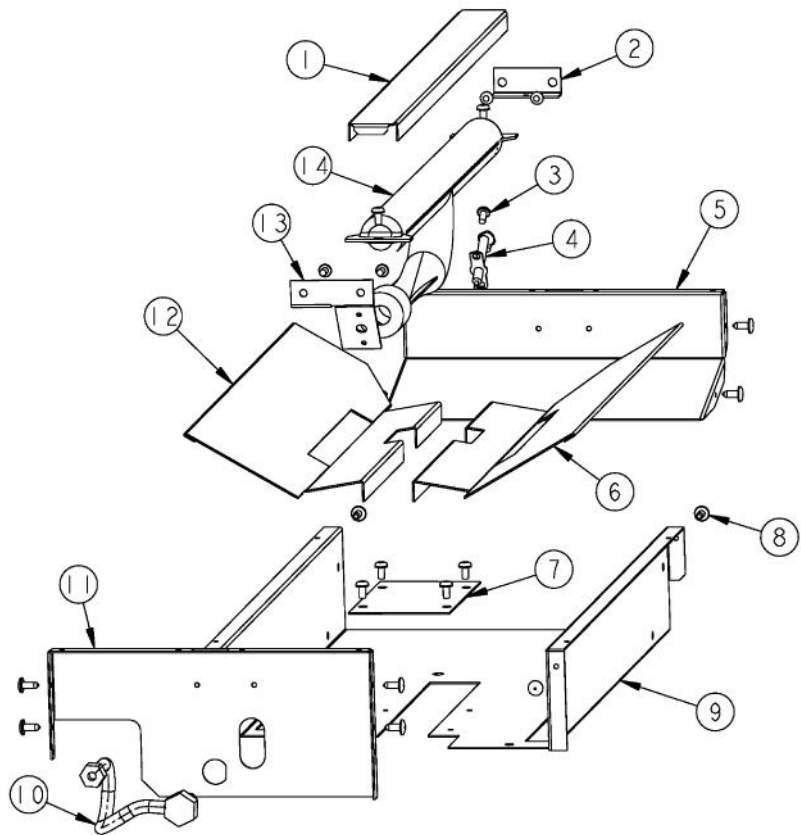

Ref #	Part Number	Qty.	Description
1	B2001140		GRILL FLAME SHIELD (VGRT)
2	A2001132		REAR GRILL BURNER BRKT (VGRT)
3	PD020004		10X3/8PH.HD.TYPE 25 REPL PD040125
4	PA020028		SPARK IGNITER
5	A2001855		GRILL BACK - (VGRC605)
6	B20010163		HEAT DEFLECTOR
7	A1001862		GRILL VENTURI COVER (VGRC605)
8	PD020002		10 X 1/2 PH.TR.HD.SMS.
9	A2001852		GRILL BOX - (VGRC605)
10	PB020025		TUBING-GRILL (REVISED) REP PB020021
11	A2001631		GRILL BOX FRONT (VGRC)
12	B2009846		HEAT DEFLECTOR
13	A2001633		GRILL FRONT SPARKER BRKT (VGRC)
14	PB050077		GRILL BURNER