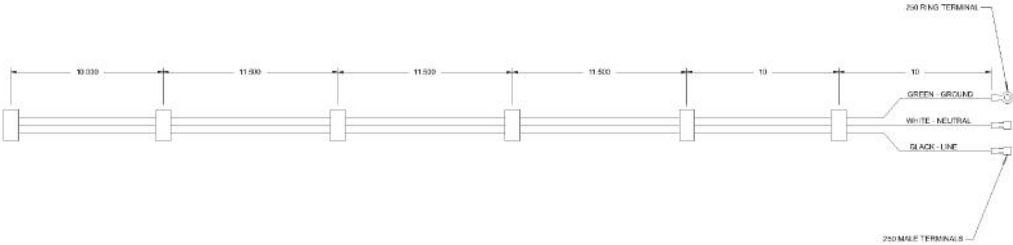

Ref #	Part Number	Qty.	Description
1	G30010455		36 DRIP TAY ASSY
2	PD040028		BUSHING(.194ID/.750OD/.750LONG)
3	G30010696		DRIP TRAY HANDLE ASSY 36
	G93011459PVD		DRIP TRAY HANDLE ASSY 36 PVD
4	PB080061		GREASE PAN
5	PD040004		GROMMET BUMPER
6	PD020079		NO.10 X 1 1/4 PH. PAN HD. T(A) NYLOK

1