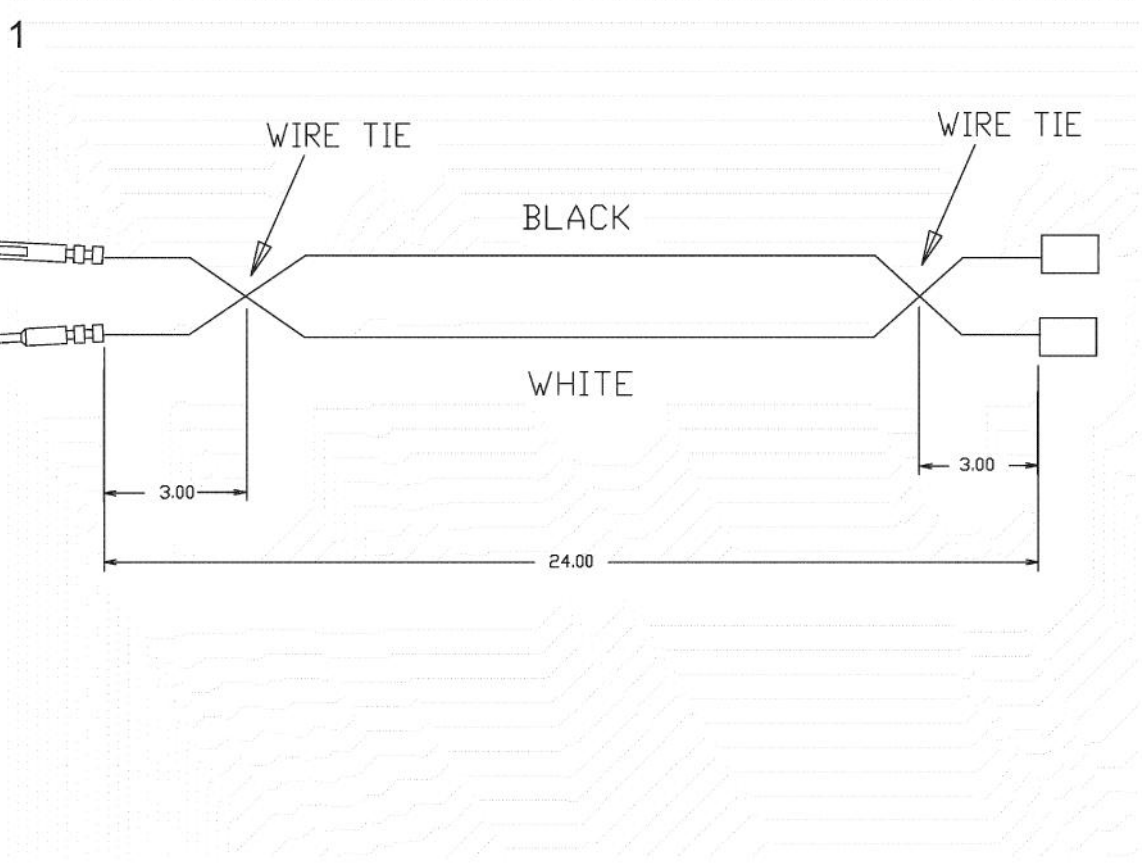

1

Ref #	Part Number	Qty.	Description
1	PE070890		IRIS HARNESS - 36

Ref #	Part Number	Qty.	Description
1	000647-000		IRIS IGNITOR WIRE, FRONT BURNER
2	000648-000		IRIS IGNITOR WIRE, BACK BURNER

1

Ref #	Part Number	Qty.	Description
1	000647-000		IRIS IGNITOR WIRE, FRONT BURNER

Ref #	Part Number	Qty.	Description
1	000837-000		VGRT SUPPLY CORD JUMPER (BEFORE 10/4/11)
NI	027347-000		SUPPLY CORD JUMPER (ON OR AFTER 10/4/11)

*No Image  
Available*

Ref #	Part Number	Qty.	Description
-------	-------------	------	-------------