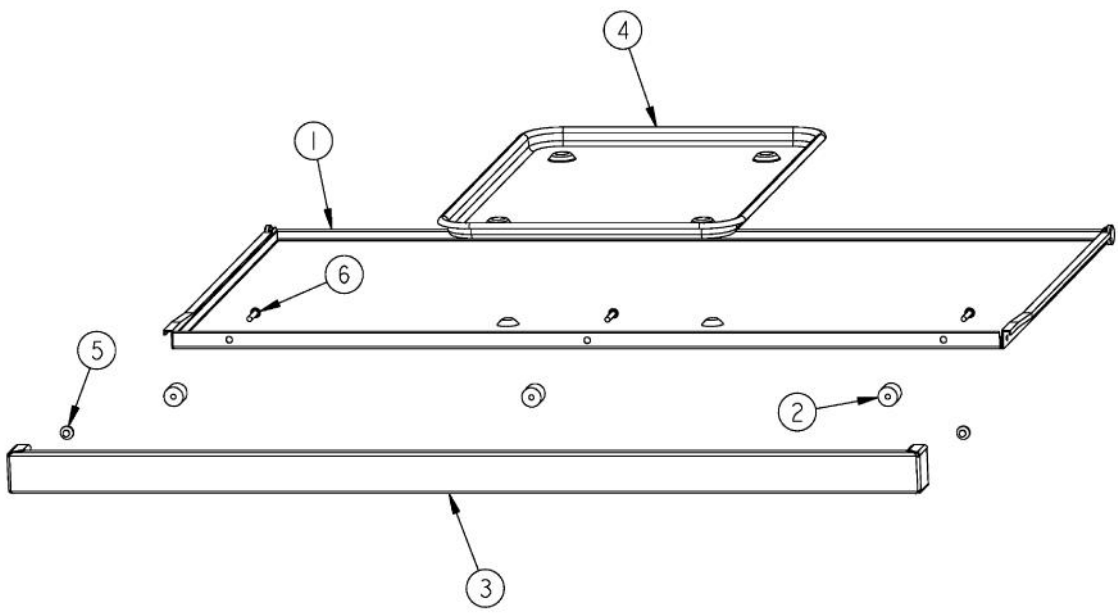

Ref #	Part Number	Qty.	Description
1	G30010455		36 DRIP TAY ASSY
2	PD040028		BUSHING(.194ID/.750OD/.750LONG)
3	G30010696		DRIP TRAY HANDLE ASSY 36
	G93011459PVD		DRIP TRAY HANDLE ASSY 36 PVD
4	PB080061		GREASE PAN
5	PD040004		GROMMET BUMPER
6	PD020079		NO.10 X 1 1/4 PH. PAN HD. T(A) NYLOK