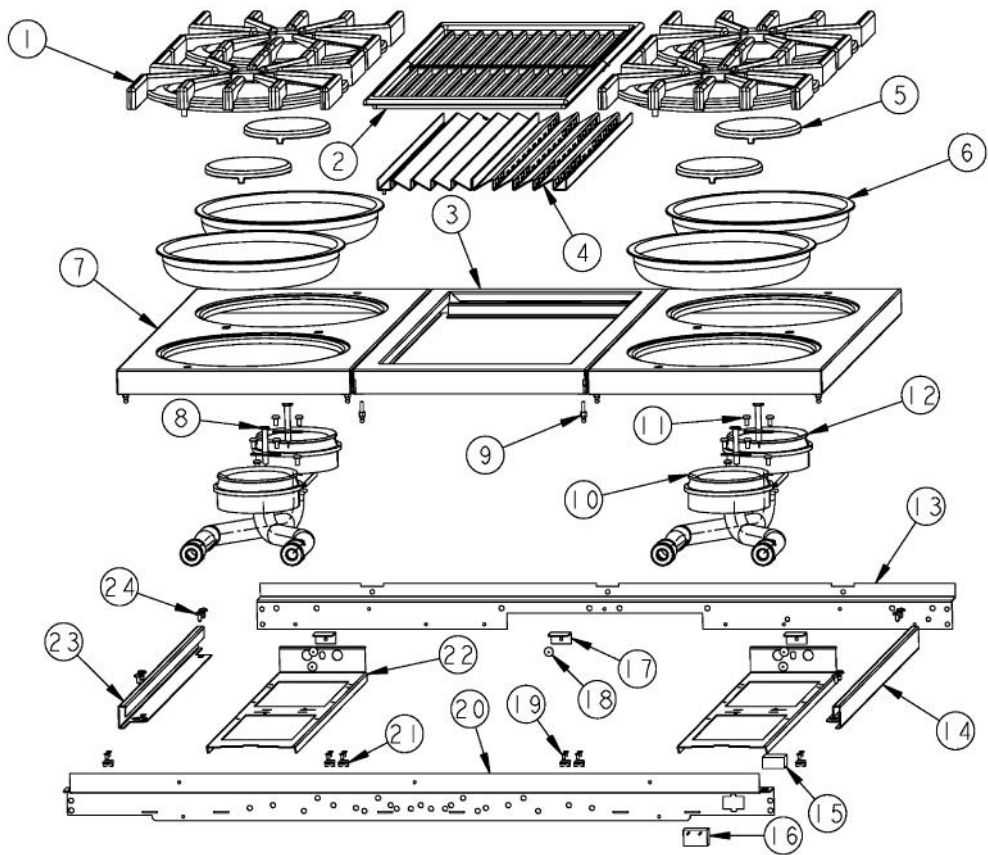

Ref #	Part Number	Qty.	Description
1	PA060037		GRATE BK REPL PA060024 (GEN.NO.2)
2	PA060058		GRILL GRATE - MATT XBKX RE PA060028
3	G9101182BK		GRILL GRATE SUPT (VGRT) XBKX
	G9101182WH		GRILL GRATE SUPT (VGRT) XWHX
4	E9101130BK		GRILL SMOKE GENERATOR
5	PA080015		BURNER CAP-VGRT XBKX
6	PA030002BK		BURNER BOWL (VGRT) XXBKXX
	PA030002WH		BURNER BOWL (VGRT) XXWHXX
7	G50013584BK		GRATE SUPPORT SERVICE KIT (BK)
	G50013584WH		GRATE SUPPORT SERVICE KIT (WH)
8	PA020028		SPARK IGNITER
9	PD010017		BALL STUD (VGRT)
10	PA080037		TOP BURNER FRONT REPL PA080007
11	PD020004		10X3/8PH.HD.TYPE 25 REPL PD040125
12	PA080036		TOP BURNER REAR REPL PA080008
13	A2001909		REAR BURNER SUPT-36(VGRT/RC)
14	B2001915		SIDE TRIM-RH (VGRT)
	C9301915BR		SIDE TRIM RH (VGRT) XBRX
15	PE070071		DISCONNECT BLOCK XALX 770027-1
16	000573-000		POWER JUMPER WIRE
17	A2001147		GRATE SUPT ANGLE (VGRT)
18	PD020002		10 X 1/2 PH.TR.HD.SMS.
19	PC040010		POP RIVET
20	A2001105		FRONT SUPT (36)
21	PD010016		BALL STUD FASTEN
22	A2001112		BURNER SUPT (VGRT)
23	B2001916		SIDE TRIM-LH (VGRT)
	C9301916BR		SIDE TRIM LH (VGRT) XBRX
24	PD020032		SRW-8(A)X3/8PH.WFR HD 7/16DIAXNICL