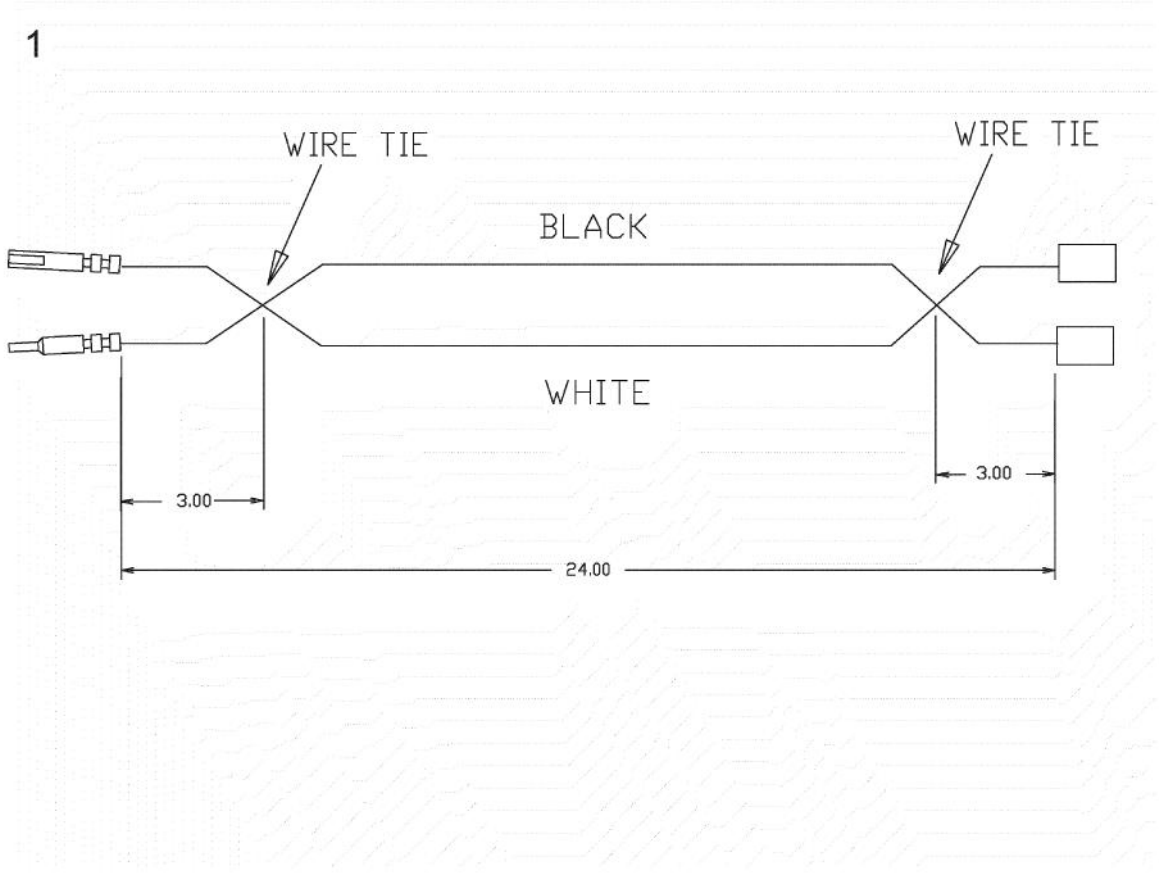

Ref #	Part Number	Qty.	Description
1	A2001912		BURNER BOX SIDE LH
2	PD020010		10 X 3/8 GREEN GROUNDING SCREW
3	A2001179		BACK SUPT (VGRT)
4	PD040005		SNAP BUSHING - 7/8
5	A2001911		BURNER BOX SIDE RH
6	B2001919		SIDE PANEL-RH (VGRT)
7	PK000008		DRIP TRAY GUIDE - RH
8	PD020002		10 X 1/2 PH.TR.HD.SMS.
9	PK000007		DRIP TRAY GUIDE - LH (VGRT)
10	B2001920		SIDE PANEL-LH (VGRT)

Ref #	Part Number	Qty.	Description
1	G30010455		36 DRIP TAY ASSY
2	PD040028		BUSHING(.194ID/.750OD/.750LONG)
3	G30010696		DRIP TRAY HANDLE ASSY 36
	G93011459PVD		DRIP TRAY HANDLE ASSY 36 PVD
4	PB080061		GREASE PAN
5	PD040004		GROMMET BUMPER
6	PD020079		NO.10 X 1 1/4 PH. PAN HD. T(A) NYLOK

1

Ref #	Part Number	Qty.	Description
1	PE070890		IRIS HARNESS - 36

Ref #	Part Number	Qty.	Description
1	000647-000		IRIS IGNITOR WIRE, FRONT BURNER
2	000648-000		IRIS IGNITOR WIRE, BACK BURNER

Ref #	Part Number	Qty.	Description
1	000837-000		VGRT SUPPLY CORD JUMPER