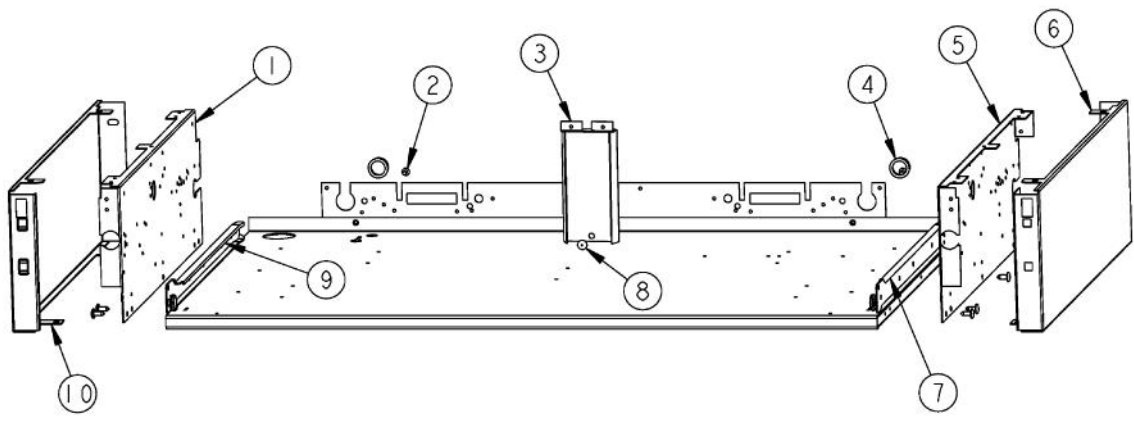

Ref #	Part Number	Qty.	Description
1	A2001912		BURNER BOX SIDE LH
2	PD020010		10 X 3/8 GREEN GROUNDING SCREW
3	A2001179		BACK SUPT (VGRT)
4	PD040005		SNAP BUSHING - 7/8
5	A2001911		BURNER BOX SIDE RH
6	B2001919		SIDE PANEL-RH (VGRT)
7	PK000008		DRIP TRAY GUIDE - RH
8	PD020002		10 X 1/2 PH.TR.HD.SMS.
9	PK000007		DRIP TRAY GUIDE - LH (VGRT)
10	B2001920		SIDE PANEL-LH (VGRT)