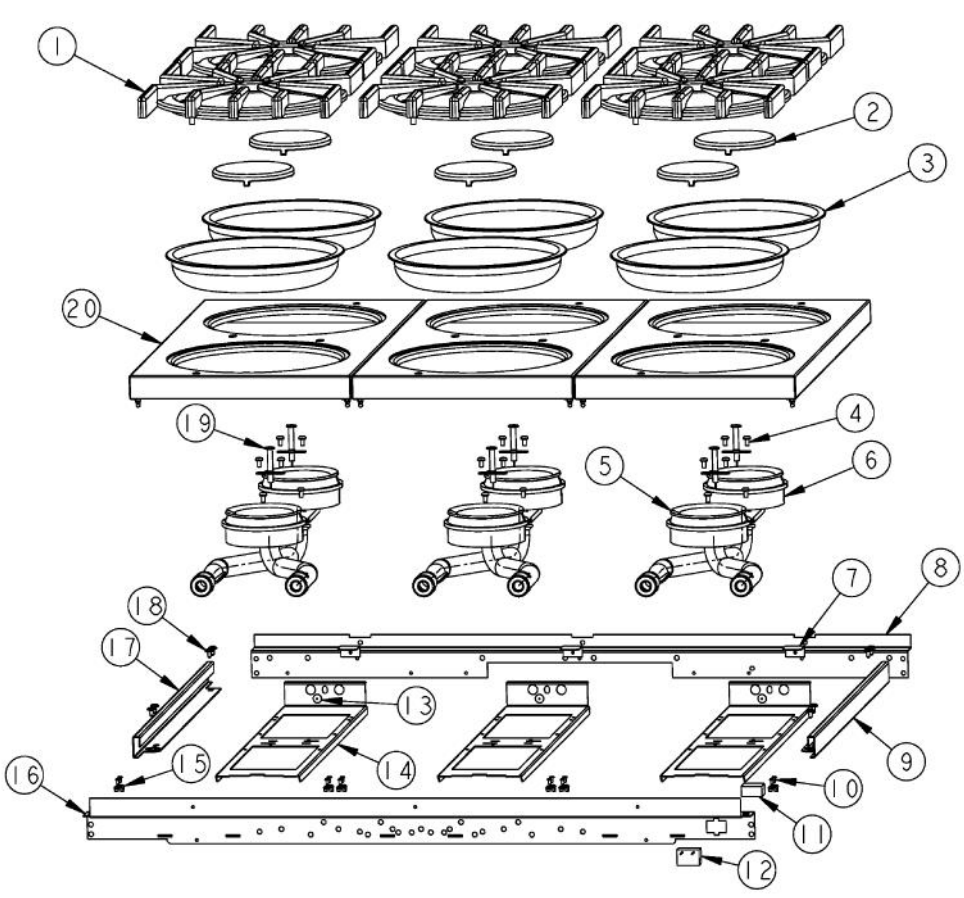

Ref #	Part Number	Qty.	Description
1	PD010003		10-24 X 1/2 PH.TR.HD.SERD.M.S.
2	G3001585		36 LANDING LEDGE
3	PA050114		MANIFOLD
4	PA070001		PRESSURE REGULATOR (NAT.)
5	PA010157		SUB TO 003515-000 - RANGE TOP BURNER VALVE
6	PA020058		IRIS SINGLE SPARK MODULE
7	PD020002		10 X 1/2 PH.TR.HD.SMS.
8	A1001138		MANIFOLD BRKT
9	PD030005		SELF RETAINING NUT
10	PD020033		SRW-NO.10-24X1/2T(23)PH.WFR HD (NKL)
11	PB010208		BEZEL, CHROME PLATE
	PB010209		BEZEL BRASS
12	PD020067		NO.6 X 3/8 PAN PHIL. TEK SS
13	PB010206		VGSC,VGRC,VGRT TOP BURNER KNOB(BK)
	PB010207		VGSC,VGRC,VGRT TOP BURNER KNOB(WH)
14	PE010142		3 LOGO XBKXXCHROME
	PE010143		3 LOGO BK/BR
	PE010144		3 LOGO XWHXCHROME
	PE010145		LOGO - WH / BR
15	B9202383		CTRL PAN- (VGRT360-6B)XSLK SCRX
	C9202383AL		CONTROL PANEL VGRT360-6B XALX SILK SCR
	C9202383BK		CTRL PAN- XBKX (VGRT360-6B)XSLK S
	C9202383BT		CONTROL PANEL VGRT360-6B XBTX SILK SCR
	C9202383BU		CONTROL PANEL VGRT360-6B XBUX SILK SCR
	C9202383CB		CONTROL PANEL VGRT360-6B XCBX SILK SCR
	C9202383EP		CONTROL PANEL VGRT360-6B XEPX SILK SCR
	C9202383FG		CONTROL PANEL - FG
	C9202383GG		CONTROL PANEL VGRT360-6B XGGX SILK SCR
	C9202383LE		CONTROL PANEL VGRT360-6B XLEX SILK SCR
	C9202383MJ		CONTROL PANEL VGRT360-6B XMJX SILK SCR
	C9202383SG		CONTROL PANEL VGRT360-6B XSGX SILK SCR
	C9202383VB		CONTROL PANEL VGRT360-6B XVBX SILK SCR
	C9202383WH		CTRL PAN- XWHX (VGRT360-6B)XSLK
16	PD010012		VALVE BOLT 1/4-20 UNC-2B 5/16 M.S.
17	PA010012		ROPER PLUG
18	PD030006		CAPPED WASHER PAL NUT