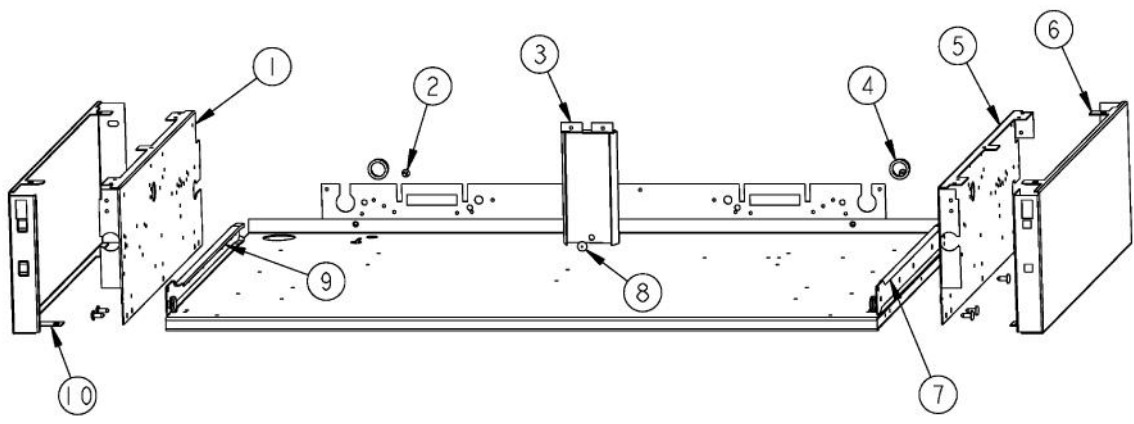

Ref #	Part Number	Qty.	Description
1	A2001912		BURNER BOX SIDE LH
2	PD020010		10 X 3/8 GREEN GROUNDING SCREW
3	A2001179		BACK SUPT (VGRT)
4	PD040005		SNAP BUSHING - 7/8
5	A2001911		BURNER BOX SIDE RH
6	B2001919		SIDE PANEL-RH (VGRT)
7	PK000008		DRIP TRAY GUIDE - RH
8	PD020002		10 X 1/2 PH.TR.HD.SMS.
9	PK000007		DRIP TRAY GUIDE - LH (VGRT)
10	B2001920		SIDE PANEL-LH (VGRT)