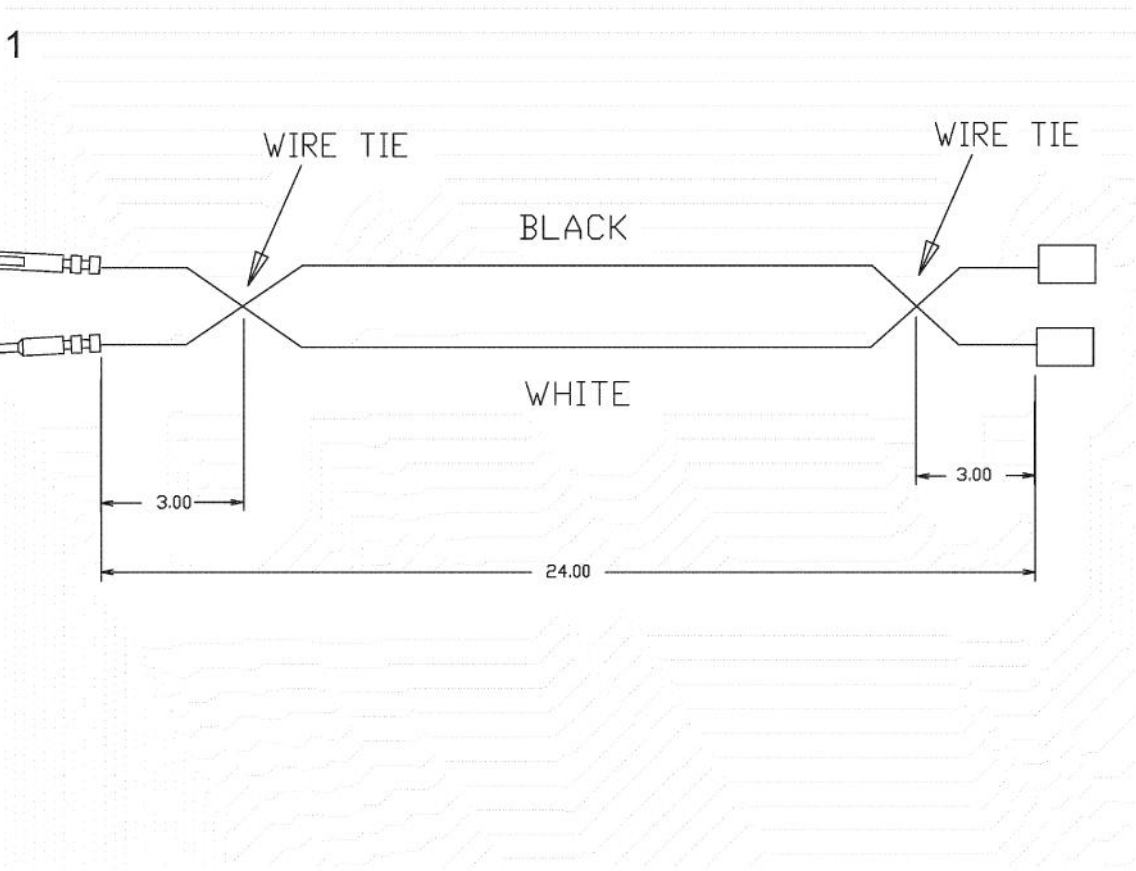

Ref #	Part Number	Qty.	Description
1	A2001912		BURNER BOX SIDE LH
2	PD020010		10 X 3/8 GREEN GROUNDING SCREW
3	A2001179		BACK SUPT (VGRT)
4	PD040005		SNAP BUSHING - 7/8
5	A2001911		BURNER BOX SIDE RH
6	B2001919		SIDE PANEL-RH (VGRT)
7	PK000008		DRIP TRAY GUIDE - RH
8	PD020002		10 X 1/2 PH.TR.HD.SMS.
9	PK000007		DRIP TRAY GUIDE - LH (VGRT)
10	B2001920		SIDE PANEL-LH (VGRT)

Ref #	Part Number	Qty.	Description
1	G30010455		36 DRIP TAY ASSY
2	PD040028		BUSHING(.194ID/.750OD/.750LONG)
3	G30010696		DRIP TRAY HANDLE ASSY 36
	G93011459PVD		DRIP TRAY HANDLE ASSY 36 PVD
4	PB080061		GREASE PAN
5	PD040004		GROMMET BUMPER
6	PD020079		NO.10 X 1 1/4 PH. PAN HD. T(A) NYLOK

1

Ref #	Part Number	Qty.	Description
1	PE070890		IRIS HARNESS - 36

Ref #	Part Number	Qty.	Description
1	000647-000		IRIS IGNITOR WIRE, FRONT BURNER
2	000648-000		IRIS IGNITOR WIRE, BACK BURNER

Ref #	Part Number	Qty.	Description
1	000837-000		VGRT SUPPLY CORD JUMPER (BEFORE 10/4/11)
NI	027347-000		SUPPLY CORD JUMPER (ON OR AFTER 10/4/11)