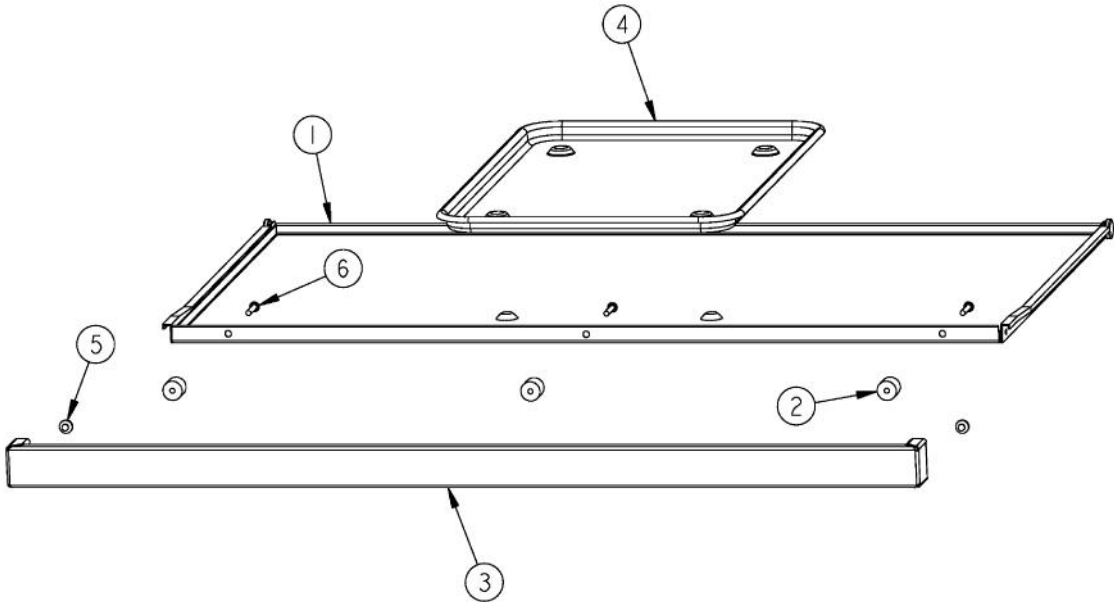

Ref #	Part Number	Qty.	Description
1	G30010455		36 DRIP TAY ASSY
2	PD040028		BUSHING(.194ID/.750OD/.750LONG)
3	G30010696		DRIP TRAY HANDLE ASSY 36
	G93011459PVD		DRIP TRAY HANDLE ASSY 36 PVD
4	PB080061		GREASE PAN
5	PD040004		GROMMET BUMPER
6	PD020079		NO.10 X 1 1/4 PH. PAN HD. T(A) NYLOK