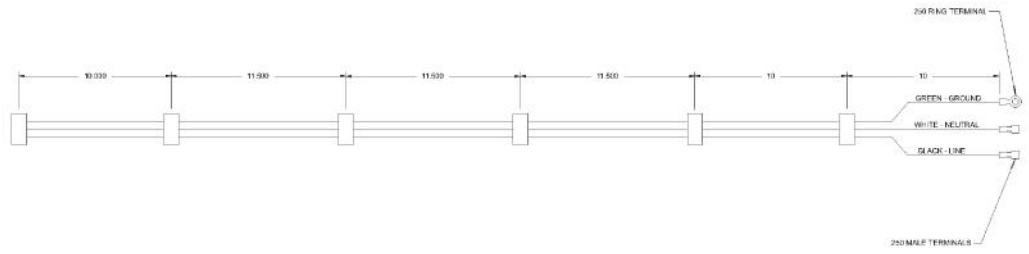

Ref #	Part Number	Qty.	Description
1	G30010455		36 DRIP TAY ASSY
2	PD040028		BUSHING(.194ID/.750OD/.750LONG)
3	G30010696		DRIP TRAY HANDLE ASSY 36
	G93011459PVD		DRIP TRAY HANDLE ASSY 36 PVD
4	PB080061		GREASE PAN
5	PD040004		GROMMET BUMPER
6	PD020079		NO.10 X 1 1/4 PH. PAN HD. T(A) NYLOK

1