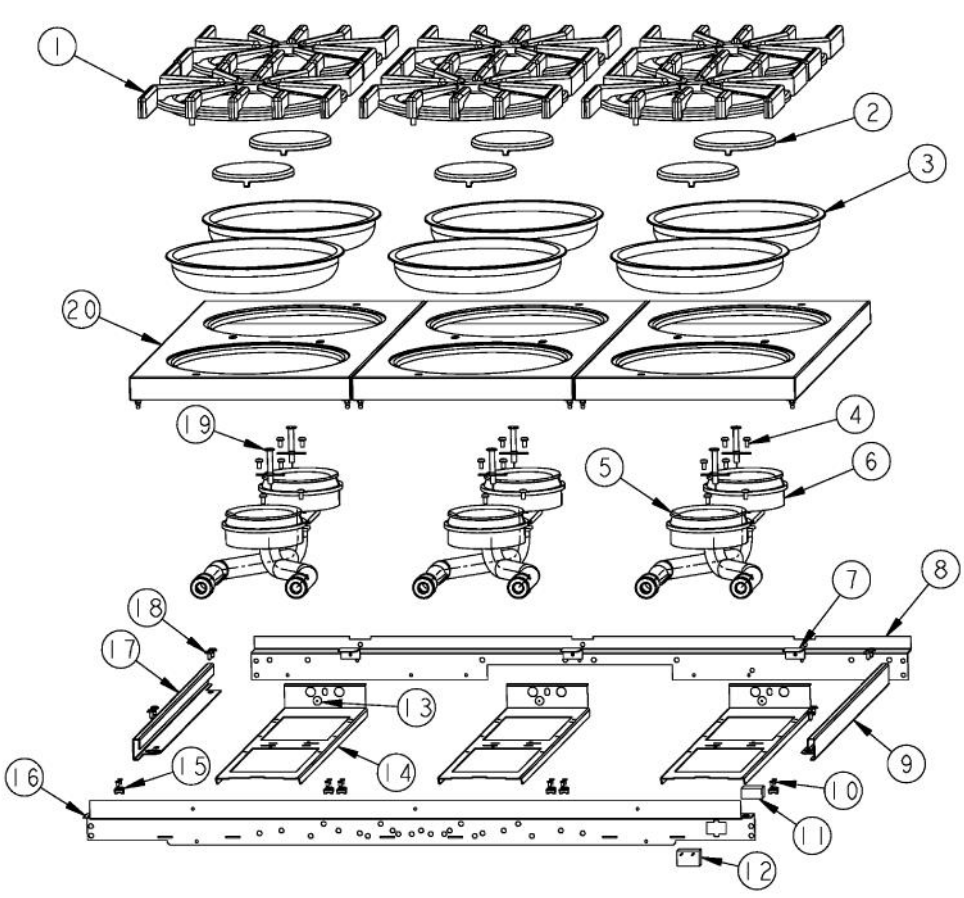

Ref #	Part Number	Qty.	Description
1	PD010003		10-24 X 1/2 PH.TR.HD.SERD.M.S.
2	G3001585		36 LANDING LEDGE
3	PA050114		MANIFOLD
4	PA070001		PRESSURE REGULATOR (NAT.)
5	PA010157		SUB TO 003515-000 - RANGE TOP BURNER VALVE
6	PA020058		IRIS SINGLE SPARK MODULE
7	PD020002		10 X 1/2 PH.TR.HD.SMS.
8	A1001138		MANIFOLD BRKT
9	PD030005		SELF RETAINING NUT
10	PD020033		SRW-NO.10-24X1/2T(23)PH.WFR HD (NKL)
11	PB010208		BEZEL, CHROME PLATE
	PB010209		BEZEL BRASS
12	PD020067		NO.6 X 3/8 PAN PHIL. TEK SS
13	PB010206		VGSC,VGRC,VGRT TOP BURNER KNOB(BK)
	PB010207		VGSC,VGRC,VGRT TOP BURNER KNOB(WH)
14	PE010142		3 LOGO XBKXXCHROME
	PE010143		3 LOGO BK/BR
	PE010144		3 LOGO XWHXCHROME
	PE010145		LOGO - WH / BR
15	B9202383		CTRL PAN- (VGRT360-6B)XSLK SCRX
	C9202383AL		CONTROL PANEL VGRT360-6B XALX SILK SCR
	C9202383BK		CTRL PAN- XBKX (VGRT360-6B)XSLK S
	C9202383BT		CONTROL PANEL VGRT360-6B XBTX SILK SCR
	C9202383BU		CONTROL PANEL VGRT360-6B XBUX SILK SCR
	C9202383CB		CONTROL PANEL VGRT360-6B XCBX SILK SCR
	C9202383EP		CONTROL PANEL VGRT360-6B XEPX SILK SCR
	C9202383FG		CONTROL PANEL - FG
	C9202383GG		CONTROL PANEL VGRT360-6B XGGX SILK SCR
	C9202383LE		CONTROL PANEL VGRT360-6B XLEX SILK SCR
	C9202383MJ		CONTROL PANEL VGRT360-6B XMJX SILK SCR
	C9202383SG		CONTROL PANEL VGRT360-6B XSGX SILK SCR
	C9202383VB		CONTROL PANEL VGRT360-6B XVBX SILK SCR
	C9202383WH		CTRL PAN- XWHX (VGRT360-6B)XSLK
16	PD010012		VALVE BOLT 1/4-20 UNC-2B 5/16 M.S.
17	PA010012		ROPER PLUG
18	PD030006		CAPPED WASHER PAL NUT