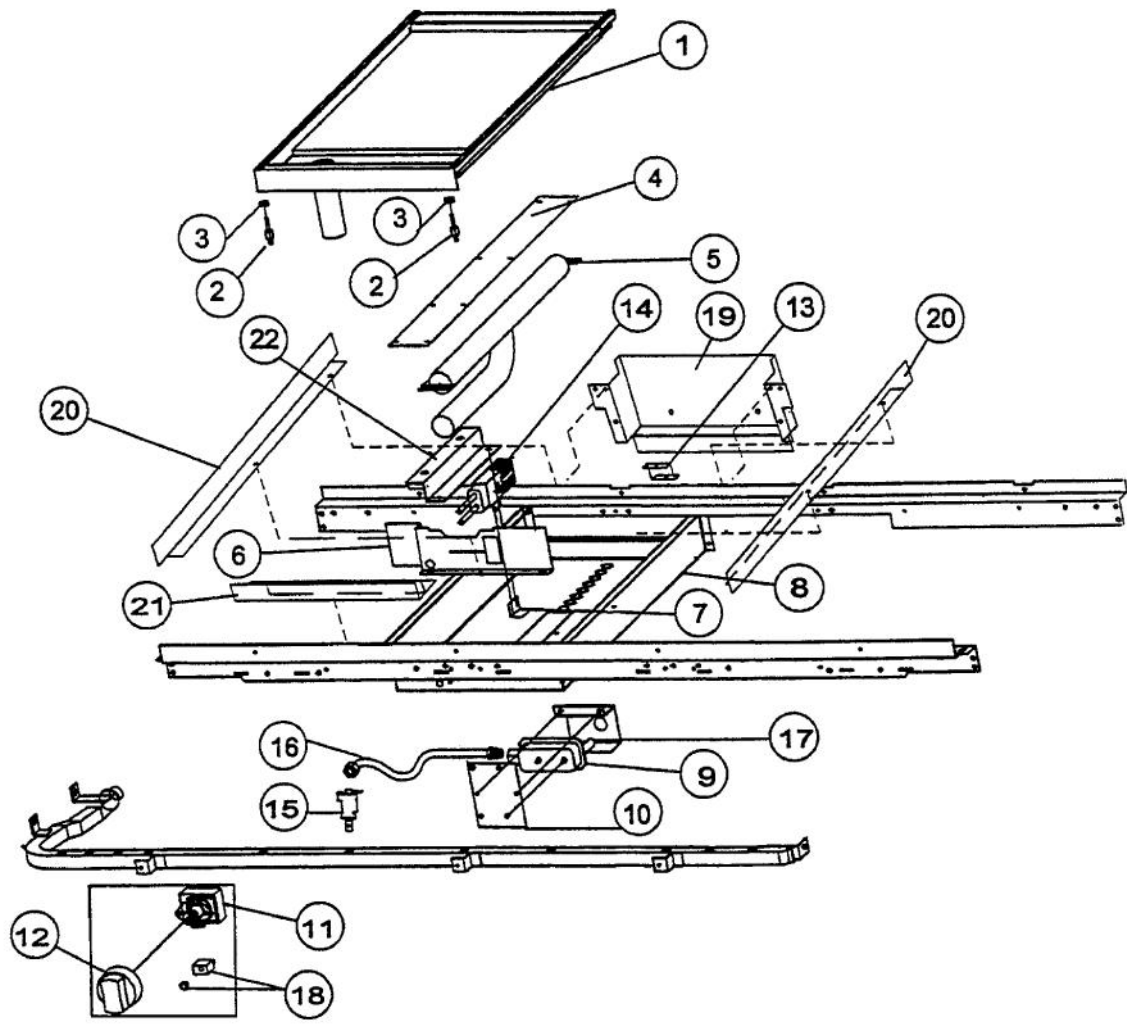

Ref #	Part Number	Qty.	Description
1	G3006712		18`` GRIDDLE WELD ASSY
2	PD010017		BALL STUD (VGRT)
3	PD030012		6-32 HEX NUT
4	A1006709		VENTURI COVER
5	PA080061		18`` GRIDDLE BURNER
6	A2007975		REAR GRIDDLE BAFFLE
7	A2001300		GRIDDLE IGNITOR BRKT
8	A2006704		18`` GRIDDLE BOX
9	PB010004		SINGLE SAFETY VALVE (NAT. GRIDDLE)
10	A1001198		THERMAL VALVE BRKT
11	PB010035		THERMOSTAT BAKE
12	PB010103		GRIDDLE KNOB N/S XBKX
	PB010104		GRIDDLE KNOB N/S XWHX
13	A2002847		SUPT-GRIDDLE BURNER
14	PB040001		IGNITOR - (ALL RANGES)
NI	G4005484		SPARK IGNITOR WIRE - 34
15	PB030002		SUB TO 003862-000 - SHUTOFF VALVE
16	PB020116		TUBING - 10 FLEXIBLE 12 & 24
17	PB040034		ORIFICE HOOD-NO.50 (NAT)
	PB040036		ORIFICE HOOD-NO.57 (LP)
18	PE050023		OVEN IND. LIGHT (LENS & BEZEL)
	PE050024		OVEN IND. LIGHT (LIGHT HOUSING)
19	A2002899		GRIDDLE FLUE BOX
20	A2002896		GRIDDLE BOX EXTENSION (LH / RH)
21	A2002898		GRIDDLE BOX EXTENSION FRONT
22	A2007974		THERMAL BULB BRKT.
NI	A2001179		BACK SUPT (VGRT)