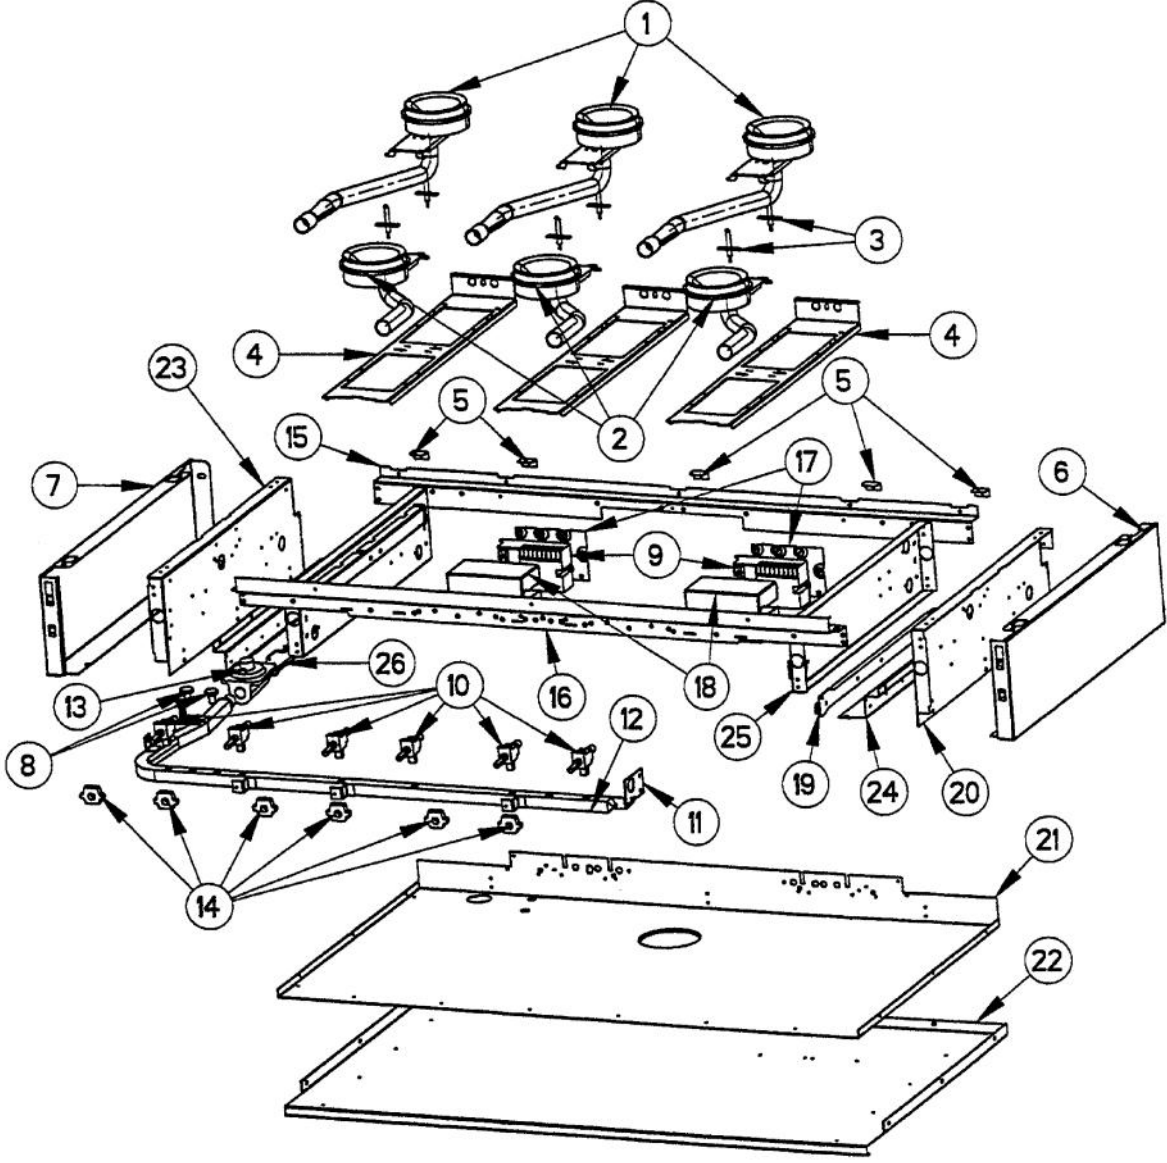

Ref #	Part Number	Qty.	Description
NI	J2101749		GREASE PAN

Ref #	Part Number	Qty.	Description
1	PA080037		TOP BURNER FRONT REPL PA080007
2	PA080036		TOP BURNER REAR REPL PA080008
3	PA020014		SPARK IGNITOR
4	A2001112		BURNER SUPT (VGRT)
5	A2001147		GRATE SUPT ANGLE (VGRT)
6	B2001919		SIDE PANEL-RH (VGRT)
7	B2001920		SIDE PANEL-LH (VGRT)
8	PA010012		ROPER PLUG
9	PA020041		TYTRONICS 0+4 SPARK MODULE
10	003519-000		PA010024 VALVE AND BOLT KIT (BEFORE 08/09/02)
	G50012678		TOP BURNER VALVE KIT (BRASS VALVE REPLACEMENT) (BETWEEN 08/09/02 & 09/22/04)
	PA010157		SUB TO 003515-000 - RANGE TOP BURNER VALVE (AFTER 09/22/04)
11	A1001138		MANIFOLD BRKT
12	PA050037		SUB TO PA050092 - UNIVERSAL MANIFOLD - 36 (VGRT/RC)
13	PA070001		PRESSURE REGULATOR (NAT.)
14	PA020015		SPARK IGNITION SWITCH (BEFORE 09/22/04)
	PA020045		IGNITOR SWITCH (AFTER 09/22/04)
15	A2004806		REAR BURNER SUPP0RT - 42
16	A2004808		FRONT SUPPORT - 42
17	A1001619		SPARK MODULE PLATE
18	A2001620		SPARK MODULE COVER (VGRC)
19	PK000008		DRIP TRAY GUIDE - RH
20	A2001911		BURNER BOX SIDE RH
21	A2004803		BURNER BOX BOTTOM - 42
22	A2004805		BOTTOM INSULATION PANEL RT42
23	A2001912		BURNER BOX SIDE LH
24	A2001160		DRIP TRAY GUIDE BRKT (VGRT)
25	A2004280		INSIDE BURNER BOX SIDE
26	PK000007		DRIP TRAY GUIDE - LH (VGRT)
NI	G4001587		SPARK MODULE-TOP BRNR SPARKER (25)
NI	G4001593		SPARK MODULE-TOP BRNR SPARKER (16)
NI	G4000936		GROUND WIRE