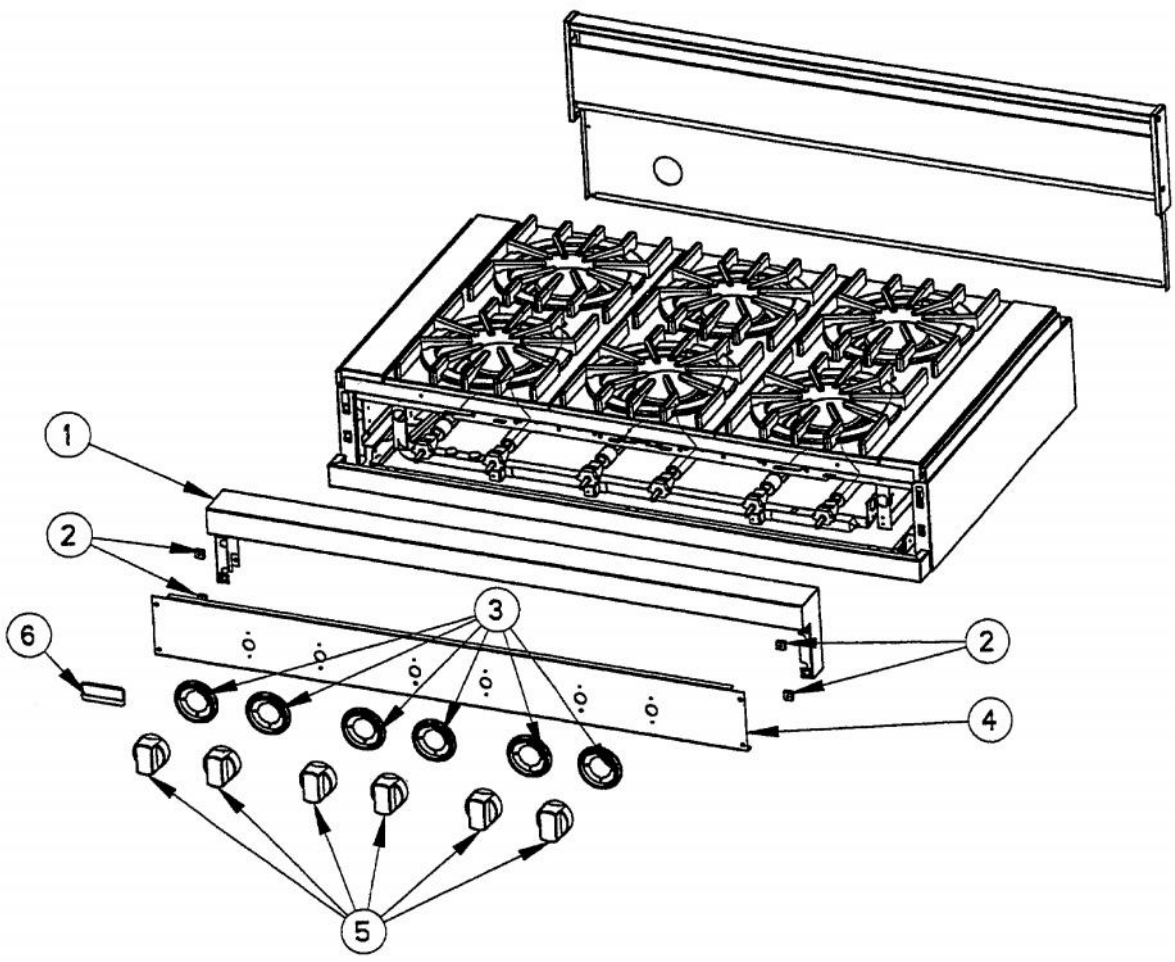

Ref #	Part Number	Qty.	Description
NI	J2101749		GREASE PAN

Ref #	Part Number	Qty.	Description
1	PA080037		TOP BURNER FRONT REPL PA080007
2	PA080036		TOP BURNER REAR REPL PA080008
3	PA020014		SPARK IGNITOR
4	A2001112		BURNER SUPT (VGRT)
5	A2001147		GRATE SUPT ANGLE (VGRT)
6	B2001919		SIDE PANEL-RH (VGRT)
7	B2001920		SIDE PANEL-LH (VGRT)
8	PA010012		ROPER PLUG
9	PA020041		TYTRONICS 0+4 SPARK MODULE
10	003519-000		PA010024 VALVE AND BOLT KIT (BEFORE 08/09/02)
	G50012678		TOP BURNER VALVE KIT (BRASS VALVE REPLACEMENT) (BETWEEN 08/09/02 & 09/22/04)
	PA010157		SUB TO 003515-000 - RANGE TOP BURNER VALVE (AFTER 09/22/04)
11	A1001138		MANIFOLD BRKT
12	PA050037		SUB TO PA050092 - UNIVERSAL MANIFOLD - 36 (VGRT/RC)
13	PA070001		PRESSURE REGULATOR (NAT.)
14	PA020015		SPARK IGNITION SWITCH (BEFORE 09/22/04)
	PA020045		IGNITOR SWITCH (AFTER 09/22/04)
15	A2004806		REAR BURNER SUPP0RT - 42
16	A2004808		FRONT SUPPORT - 42
17	A1001619		SPARK MODULE PLATE
18	A2001620		SPARK MODULE COVER (VGRC)
19	PK000008		DRIP TRAY GUIDE - RH
20	A2001911		BURNER BOX SIDE RH
21	A2004803		BURNER BOX BOTTOM - 42
22	A2004805		BOTTOM INSULATION PANEL RT42
23	A2001912		BURNER BOX SIDE LH
24	A2001160		DRIP TRAY GUIDE BRKT (VGRT)
25	A2004280		INSIDE BURNER BOX SIDE
26	PK000007		DRIP TRAY GUIDE - LH (VGRT)
NI	G4001587		SPARK MODULE-TOP BRNR SPARKER (25)
NI	G4001593		SPARK MODULE-TOP BRNR SPARKER (16)
NI	G4000936		GROUND WIRE