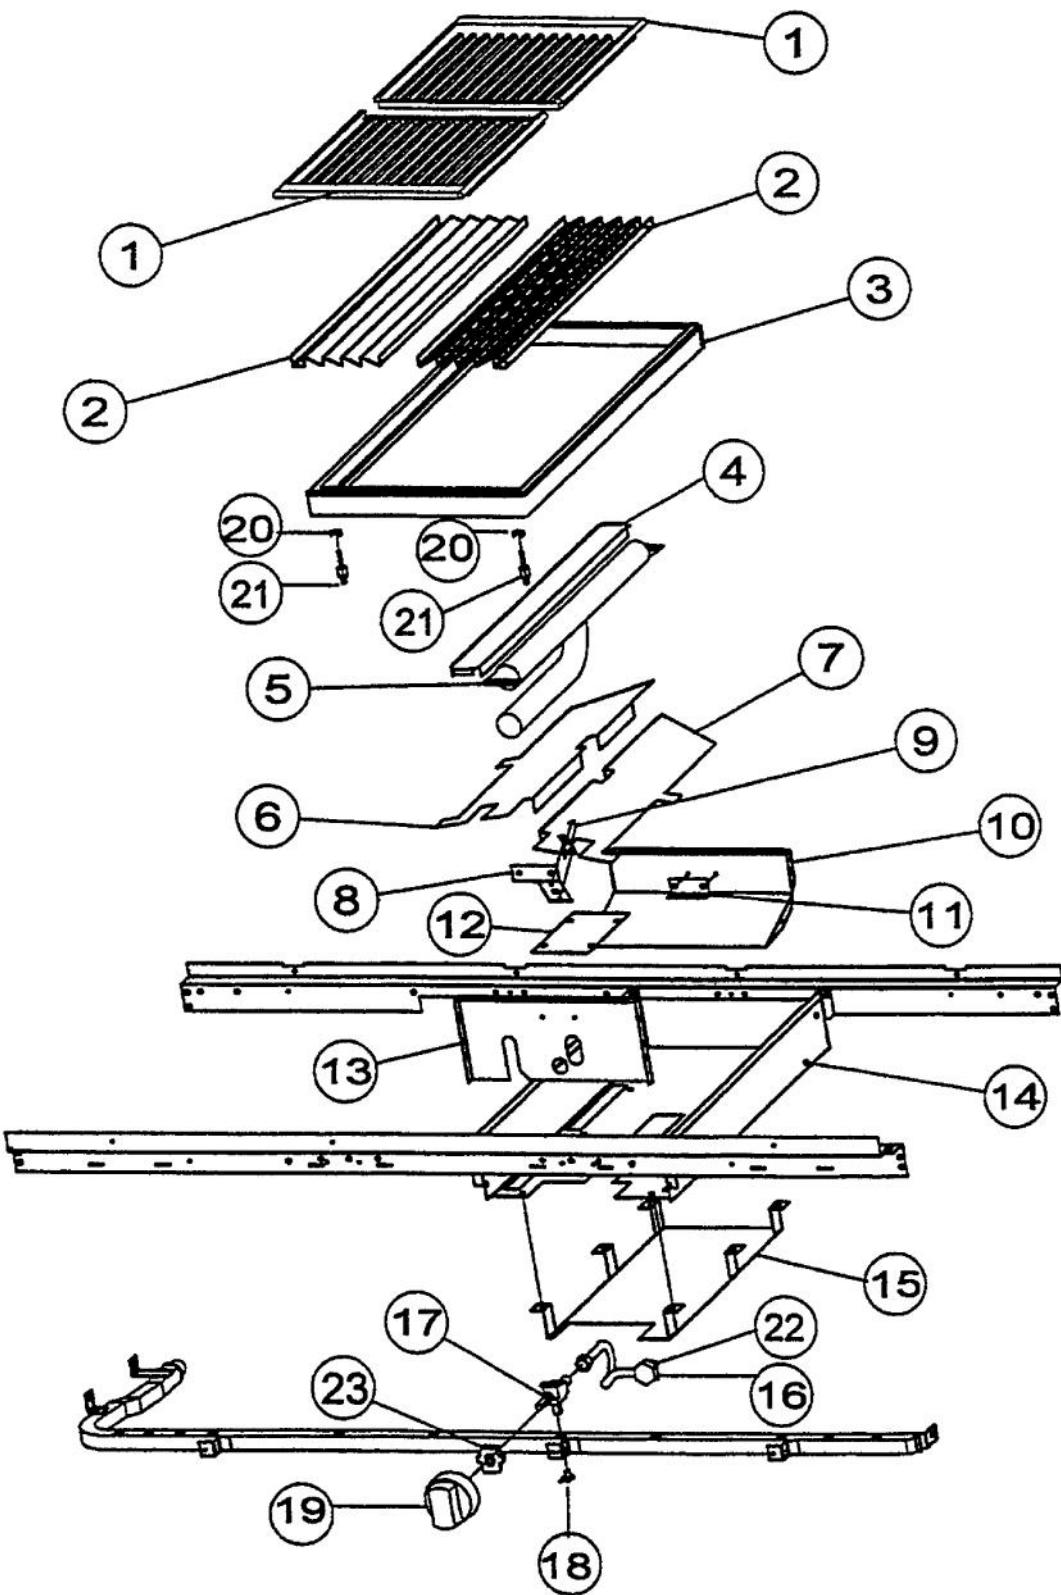

Ref #	Part Number	Qty.	Description
1	PA060028		GRILL GRATE - BK
	PA060029		GRILL GRATE - GR
2	E9101130BK		GRILL SMOKE GENERATOR
3	G9101182AL		GRILL GRATE SUPT (VGRT) XALX
	G9101182BK		GRILL GRATE SUPT (VGRT) XBKX
	G9101182BT		GRILL GRATE SUPT (VGRT) XBTX
	G9101182CB		GRILL GRATE SUPT (VGRT) XCBX
	G9101182EP		GRILL GRATE SUPT (VGRT) XEPX
	G9101182FG		GRILL GRATE SUPT (VGRT) XFGX
	G9101182GG		GRILL GRATE SUPPORT - GG
	G9101182LE		GRILL GRATE SUPT (VGRT) XLEX
	G9101182LN		GRILL GRATE SUPT (VGRT) XLNX
	G9101182MJ		GRILL GRATE SUPT (VGRT) XMJX
	G9101182PL		GRILL GRATE SUPT (VGRT) XPLX
	G9101182SG		GRILL GRATE SUPT (VGRT) XSGX
	G9101182VB		GRILL GRATE SUPT (VGRT) XVBX
	G9101182WH		GRILL GRATE SUPT (VGRT) XWHX
4	B2001140		GRILL FLAME SHIELD (VGRT)
5	PB050077		GRILL BURNER
6	B2001856		GRILL HEAT DEFLECTOR-LH (VGRC60)
7	B2001857		GRILL HEAT DEFLECTOR-RH (VGRC60)
8	A2001633		GRILL FRONT SPARKER BRKT (VGRC)
9	PA020014		SPARK IGNITOR
NI	G4005484		SPARK IGNITOR WIRE - 34
10	A2001855		GRILL BACK - (VGRC605)
11	A2001132		REAR GRILL BURNER BRKT (VGRT)
12	A1001862		GRILL VENTURI COVER (VGRC605)
13	A2001631		GRILL BOX FRONT (VGRC)
14	A2001852		GRILL BOX - (VGRC605)
15	A2001863		GRILL BTM SHIELD (VGRC605)
16	PB020025		TUBING-GRILL (REVISED) REP PB020021
17	PA010030		GRILL VALVE-(VGRT)
18	PD010012		VALVE BOLT 1/4-20 UNC-2B 5/16 M.S.
19	PA010039		TOP GRILL KNOXBKX (VGRC) (N/STYLE
	PA010040		TOP GRILL KNOBXWHX (VGRC) (N/STYLE
20	PD030012		6-32 HEX NUT
21	PD010017		BALL STUD (VGRT)
22	PB040061		ORIFICE HOOD - NO.48
	PB040062		ORIFICE HOOD-NO.56
23	PA020015		SPARK IGNITION SWITCH