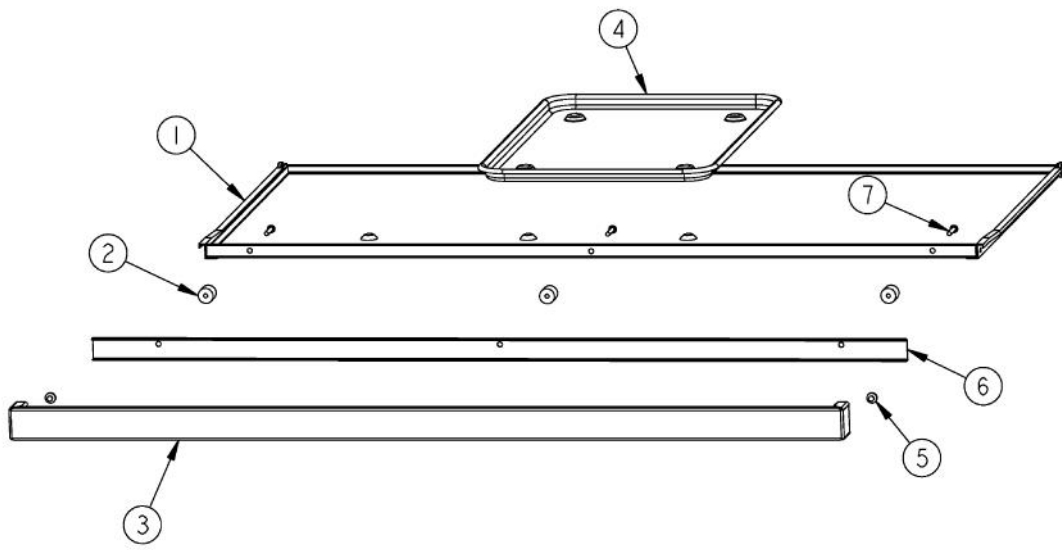

Ref #	Part Number	Qty.	Description
1	G30013529		42 DRIP TRAY ASSEMBLY
2	PD040028		BUSHING(.194ID/.750OD/.750LONG)
3	G30011221		DRIP TRAY HANDLE ASSY - VGRT420
	G93011460PVD		DRIP TRAY HANDLE ASSY - VGRT420
4	PB080061		GREASE PAN
5	PD040004		GROMMET BUMPER
6	A20011223		DRIP TRAY HANDLE BACK-VGRT420
7	PD020079		NO.10 X 1 1/4 PH. PAN HD. T(A) NYLOK