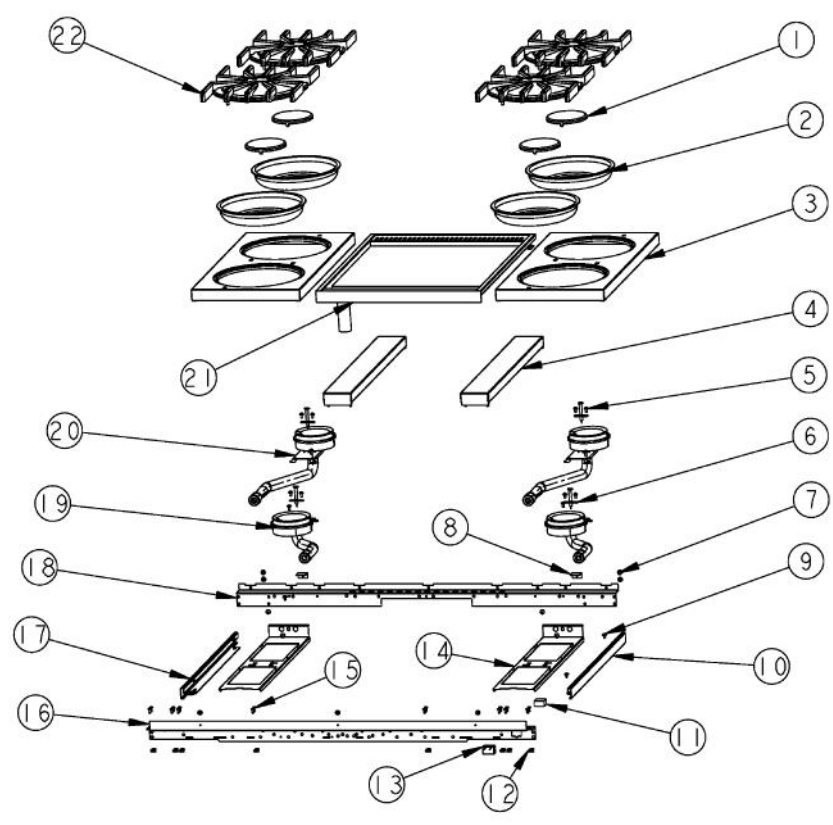

Ref #	Part Number	Qty.	Description
1	G3004800		LANDING LEDGE ASSY (WELD) 42
2	PD030005		SELF RETAINING NUT
3	PD010003		10-24 X 1/2 PH.TR.HD.SERD.M.S.
4	PA070001		PRESSURE REGULATOR (NAT.)
5	PB030007		SHUT OFF VALVE
6	PB010264		GRIDDLE THERMOSTAT
7	PD010012		VALVE BOLT 1/4-20 UNC-2B 5/16 M.S.
8	PA020058		IRIS SINGLE SPARK MODULE
9	PA010157		SUB TO 003515-000 - RANGE TOP BURNER VALVE
10	PD020002		10 X 1/2 PH.TR.HD.SMS.
11	A1001138		MANIFOLD BRKT
12	PD010012		VALVE BOLT 1/4-20 UNC-2B 5/16 M.S.
13	PD030006		CAPPED WASHER PAL NUT
14	PE050024		OVEN IND. LIGHT (LIGHT HOUSING)
15	B9206705		VGRT4204G CONTROL PANEL XSLK. SCRX
	C9206705AL		CONTROL PANEL VGRT4204G XALX SILK SCR
	C9206705BK		CONTROL PANEL VGRT4204G XBKXSLK SCR
	C9206705BT		CONTROL PANEL VGRT4204G XBTX SILK SCR
	C9206705BU		CONTROL PANEL VGRT4204G XBUX SILK SCR
	C9206705CB		CONTROL PANEL VGRT4204G XCBX SILK SCR
	C9206705EP		CONTROL PANEL VGRT4204G XEPX SILK SCR
	C9206705FG		CONTROL PANEL VGRT4204G XFGX SILK SCR
	C9206705GG		CONTROL PANEL VGRT4204G XGGX SILK SCR
	C9206705LE		CONTROL PANEL VGRT4204G XLEX SILK SCR
	C9206705MJ		CONTROL PANEL VGRT4204G XMJX SILK SCR
	C9206705SG		CONTROL PANEL VGRT4204G XSGX SILK SCR
	C9206705VB		CONTROL PANEL VGRT4204G XVBX SILK SCR
	C9206705WH		VGRT4204G CONTROL PANEL XWHXSLK SCR
16	PB010208		BEZEL, CHROME PLATE
	PB010209		BEZEL BRASS
17	PD020067		NO.6 X 3/8 PAN PHIL. TEK SS
18	PB010206		VGSC,VGRC,VGRT TOP BURNER KNOB(BK)
	PB010207		VGSC,VGRC,VGRT TOP BURNER KNOB(WH)
19	PE050023		OVEN IND. LIGHT (LENS & BEZEL)
20	PD020006		NO.6-32 X 1/4 PH.PAN HD. T(F)
21	PB010103		GRIDDLE KNOB N/S XBKX
	PB010104		GRIDDLE KNOB N/S XWHX
22	PE010142		3 LOGO XBKXXCHROME
	PE010143		3 LOGO BK/BR
	PE010144		3 LOGO XWHXCHROME
	PE010145		LOGO - WH / BR
23	PD020033		SRW-NO.10-24X1/2T(23)PH.WFR HD (NKL)
24	PA050100		VGRT420 MANIFOLD