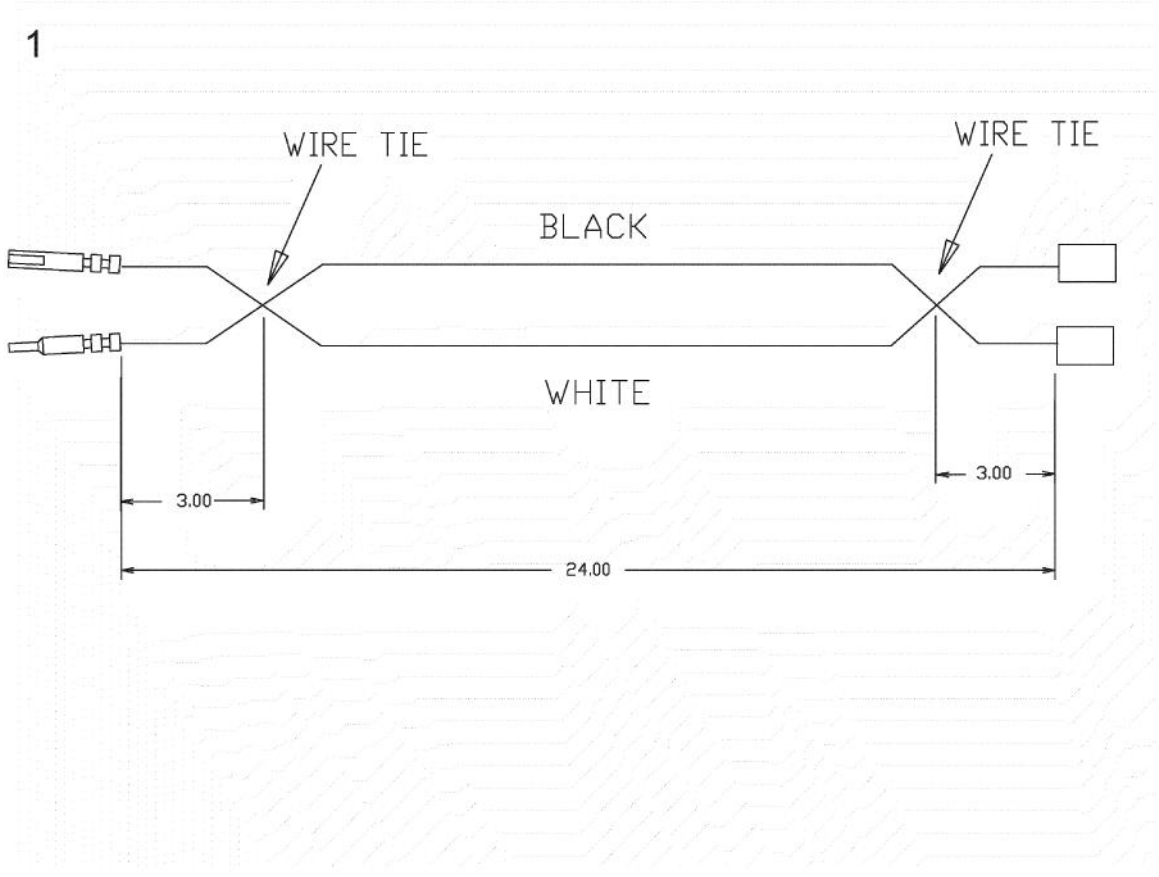

Ref #	Part Number	Qty.	Description
1	PC040010		POP RIVET
2	PD020002		10 X 1/2 PH.TR.HD.SMS.
3	B2001920		SIDE PANEL-LH (VGRT)
4	A2001912		BURNER BOX SIDE LH
5	PK000007		DRIP TRAY GUIDE - LH (VGRT)
6	PK000008		DRIP TRAY GUIDE - RH
7	A2001911		BURNER BOX SIDE RH
8	B2001919		SIDE PANEL-RH (VGRT)
9	PE070128		SUPPLY CORD (VGRT/SC/SS/RC)

Ref #	Part Number	Qty.	Description
1	G30013529		42 DRIP TRAY ASSEMBLY
2	PD040028		BUSHING(.194ID/.750OD/.750LONG)
3	G30011221		DRIP TRAY HANDLE ASSY - VGRT420
	G93011460PVD		DRIP TRAY HANDLE ASSY - VGRT420
4	PB080061		GREASE PAN
5	PD040004		GROMMET BUMPER
6	A20011223		DRIP TRAY HANDLE BACK-VGRT420
7	PD020079		NO.10 X 1 1/4 PH. PAN HD. T(A) NYLOK

1

Ref #	Part Number	Qty.	Description
1	PE070890		IRIS HARNESS - 36

Ref #	Part Number	Qty.	Description
1	000647-000		IRIS IGNITOR WIRE, FRONT BURNER
2	000648-000		IRIS IGNITOR WIRE, BACK BURNER

Ref #	Part Number	Qty.	Description
1	000837-000		VGRT SUPPLY CORD JUMPER