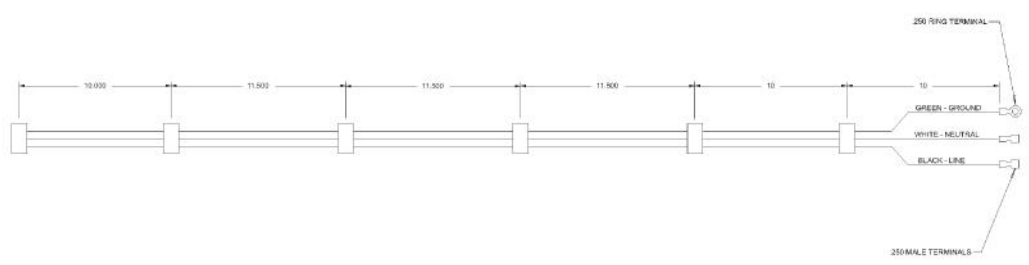

Ref #	Part Number	Qty.	Description
1	G30013529		42 DRIP TRAY ASSEMBLY
2	PD040028		BUSHING(.194ID/.750OD/.750LONG)
3	G30011221		DRIP TRAY HANDLE ASSY - VGRT420
	G93011460PVD		DRIP TRAY HANDLE ASSY - VGRT420
4	PB080061		GREASE PAN
5	PD040004		GROMMET BUMPER
6	A20011223		DRIP TRAY HANDLE BACK-VGRT420
7	PD020079		NO.10 X 1 1/4 PH. PAN HD. T(A) NYLOK

1