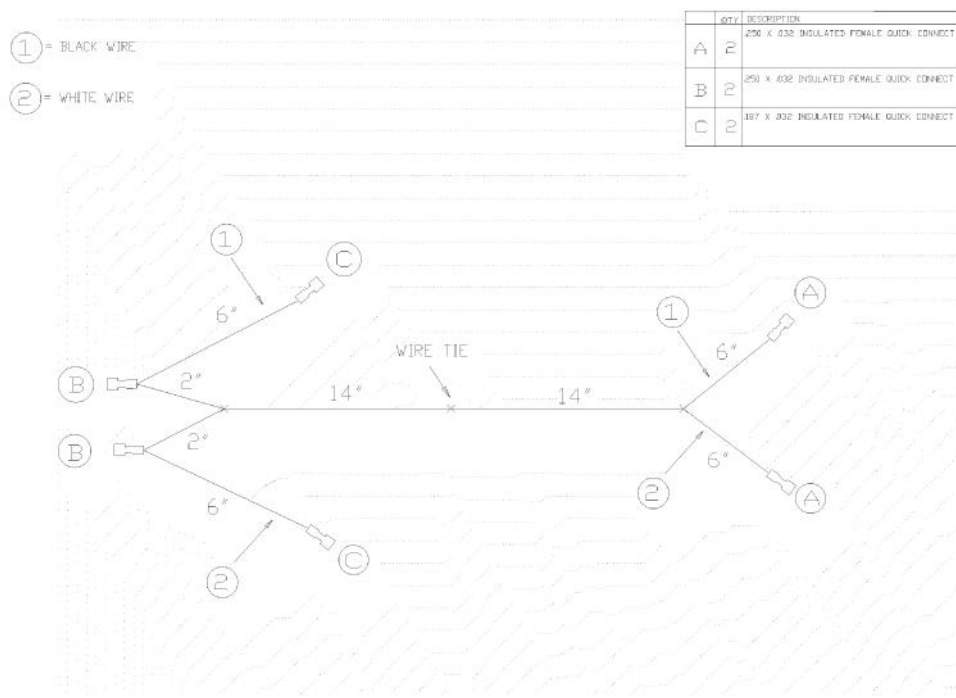

Ref #	Part Number	Qty.	Description
1	PC040010		POP RIVET
2	PD020002		10 X 1/2 PH.TR.HD.SMS.
3	B2001920		SIDE PANEL-LH (VGRT)
4	A2001912		BURNER BOX SIDE LH
5	PK000007		DRIP TRAY GUIDE - LH (VGRT)
6	PK000008		DRIP TRAY GUIDE - RH
7	A2001911		BURNER BOX SIDE RH
8	B2001919		SIDE PANEL-RH (VGRT)
9	PE070128		SUPPLY CORD (VGRT/SC/SS/RC)

Ref #	Part Number	Qty.	Description
1	G30013529		42 DRIP TRAY ASSEMBLY
2	PD040028		BUSHING(.194ID/.750OD/.750LONG)
3	G30011221		DRIP TRAY HANDLE ASSY - VGRT420
	G93011460PVD		DRIP TRAY HANDLE ASSY - VGRT420
4	PB080061		GREASE PAN
5	PD040004		GROMMET BUMPER
6	A20011223		DRIP TRAY HANDLE BACK-VGRT420
7	PD020079		NO.10 X 1 1/4 PH. PAN HD. T(A) NYLOK

1

Ref #	Part Number	Qty.	Description
1	PE070890		IRIS HARNESS - 36

Ref #	Part Number	Qty.	Description
1	000647-000		IRIS IGNITOR WIRE, FRONT BURNER
2	000648-000		IRIS IGNITOR WIRE, BACK BURNER

Ref #	Part Number	Qty.	Description
1	000837-000		VGRT SUPPLY CORD JUMPER

1

Ref #	Part Number	Qty.	Description
1	000878-000		IRIS POWER JUMPER W/GRIDDLE

1

Ref #	Part Number	Qty.	Description
1	000879-000		GRIDDLE HARNESS W/IRIS