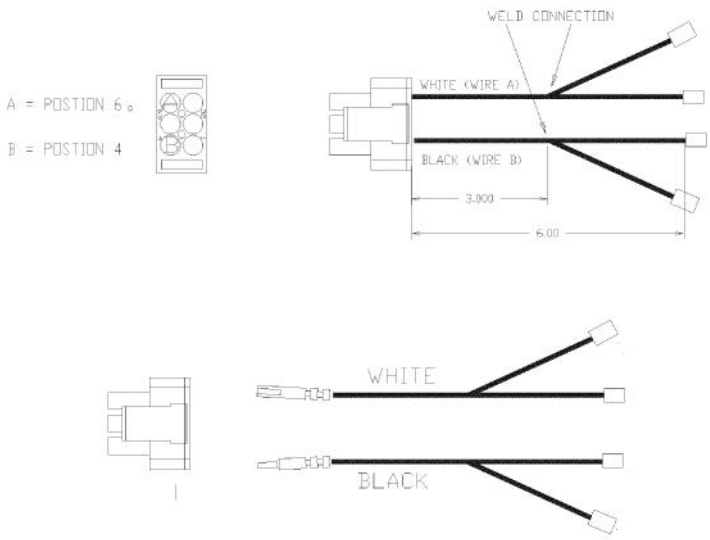

Ref #	Part Number	Qty.	Description
1	PC040010		POP RIVET
2	PD020002		10 X 1/2 PH.TR.HD.SMS.
3	B2001920		SIDE PANEL-LH (VGRT)
4	A2001912		BURNER BOX SIDE LH
5	PK000007		DRIP TRAY GUIDE - LH (VGRT)
6	PK000008		DRIP TRAY GUIDE - RH
7	A2001911		BURNER BOX SIDE RH
8	B2001919		SIDE PANEL-RH (VGRT)
9	PE070128		SUPPLY CORD (VGRT/SC/SS/RC)

1

Ref #	Part Number	Qty.	Description
1	PE070890		IRIS HARNESS - 36

Ref #	Part Number	Qty.	Description
1	000647-000		IRIS IGNITOR WIRE, FRONT BURNER
2	000648-000		IRIS IGNITOR WIRE, BACK BURNER

Ref #	Part Number	Qty.	Description
1	000837-000		VGRT SUPPLY CORD JUMPER

1

Ref #	Part Number	Qty.	Description
1	000878-000		IRIS POWER JUMPER W/GRIDDLE

1

Ref #	Part Number	Qty.	Description
1	000879-000		GRIDDLE HARNESS W/IRIS