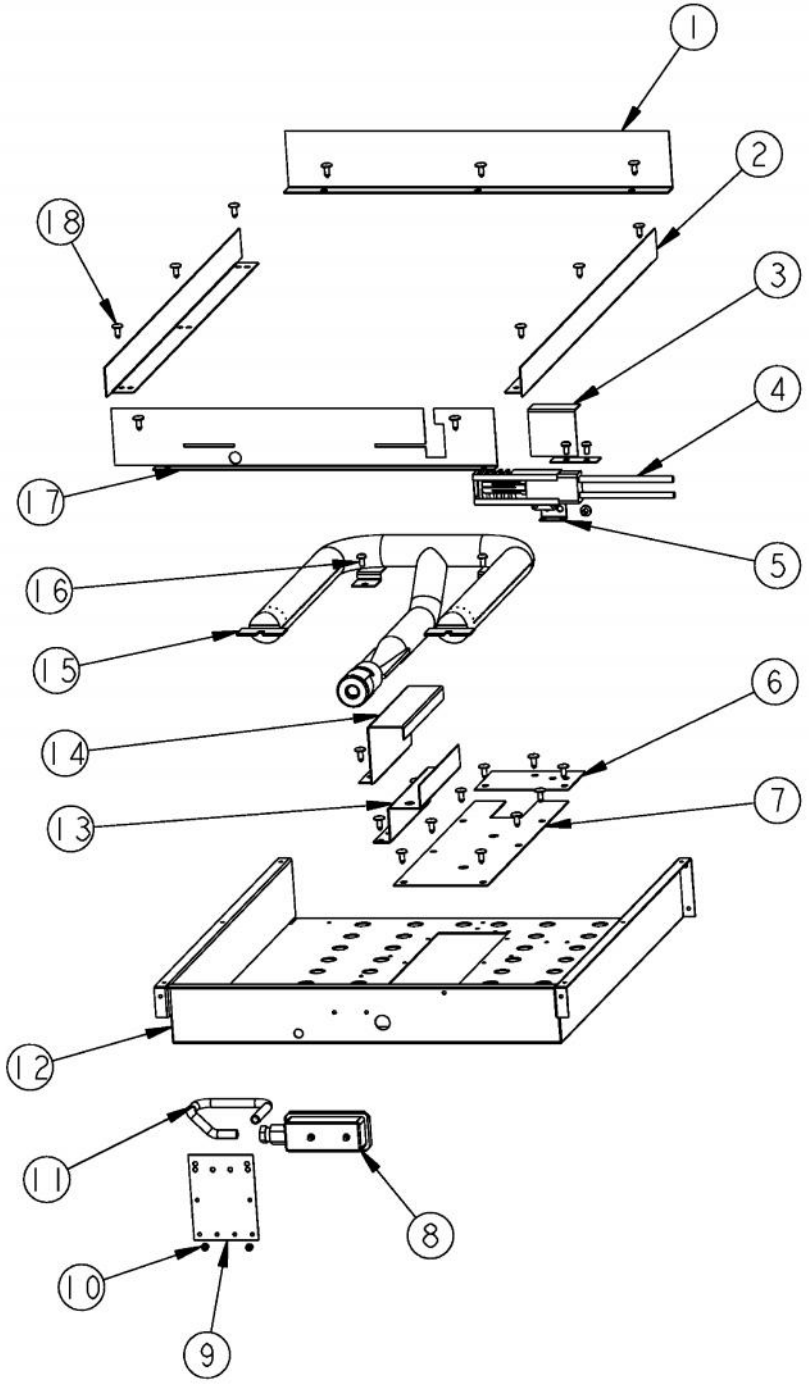

Ref #	Part Number	Qty.	Description
1	A2007975		REAR GRIDDLE BAFFLE
2	A2002896		GRIDDLE BOX EXTENSION (LH / RH)
3	A2009515		REAR IGNITER SHIELD
4	PB040001		IGNITOR - (ALL RANGES)
5	A2001300		GRIDDLE IGNITOR BRKT
6	A1009516		GRIDDLE BODY REAR COVER
7	A1009514		VENTURI COVER
8	PB010004		SINGLE SAFETY VALVE (NAT. GRIDDLE)
9	A1001198		THERMAL VALVE BRKT
10	PD030012		6-32 HEX NUT
11	PB010116		OVEN TEMPURATURE PROBE
12	A2006704		18`` GRIDDLE BOX
13	A20013591		THERMAL BULB BRACKET
14	A20013592		THERMAL BULB SHIELD
15	PA080061		18`` GRIDDLE BURNER
16	PD020004		10X3/8PH.HD.TYPE 25 REPL PD040125
17	A2006700		GRIDDLE BURNER SUPPORT
18	PD020002		10 X 1/2 PH.TR.HD.SMS.