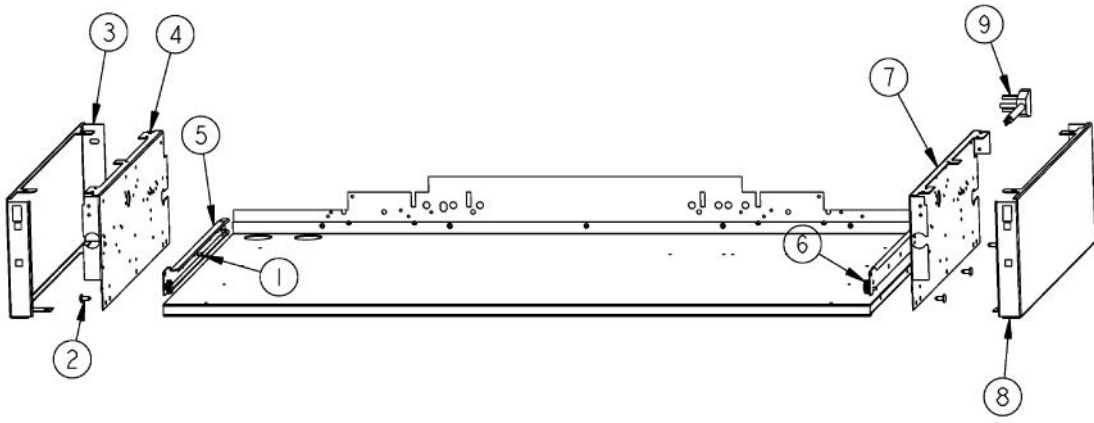

Ref #	Part Number	Qty.	Description
1	PC040010		POP RIVET
2	PD020002		10 X 1/2 PH.TR.HD.SMS.
3	B2001920		SIDE PANEL-LH (VGRT)
4	A2001912		BURNER BOX SIDE LH
5	PK000007		DRIP TRAY GUIDE - LH (VGRT)
6	PK000008		DRIP TRAY GUIDE - RH
7	A2001911		BURNER BOX SIDE RH
8	B2001919		SIDE PANEL-RH (VGRT)
9	PE070128		SUPPLY CORD (VGRT/SC/SS/RC)