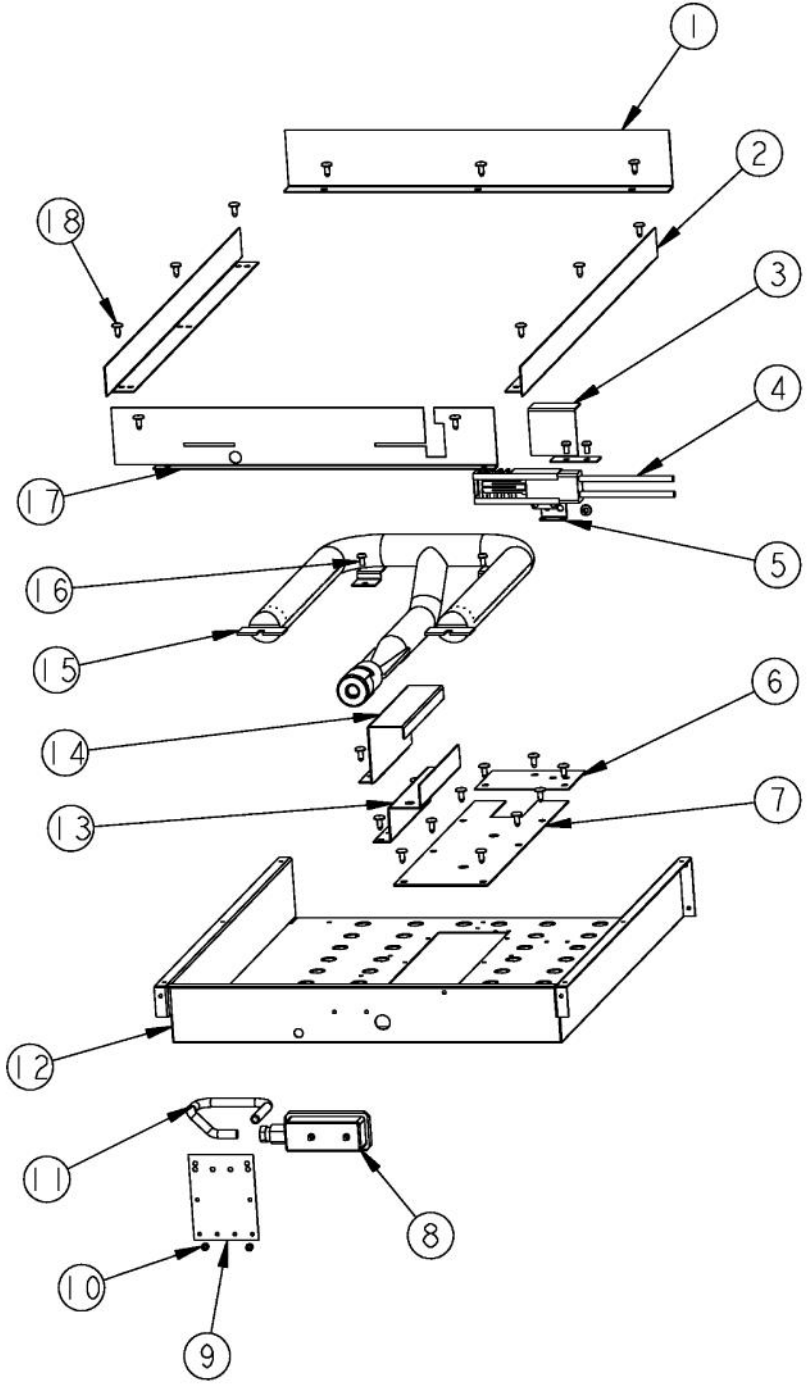

Ref #	Part Number	Qty.	Description
1	A2007975		REAR GRIDDLE BAFFLE
2	A2002896		GRIDDLE BOX EXTENSION (LH / RH)
3	A2009515		REAR IGNITER SHIELD
4	PB040001		IGNITOR - (ALL RANGES)
5	A2001300		GRIDDLE IGNITOR BRKT
6	A1009516		GRIDDLE BODY REAR COVER
7	A1009514		VENTURI COVER
8	PB010004		SINGLE SAFETY VALVE (NAT. GRIDDLE)
9	A1001198		THERMAL VALVE BRKT
10	PD030012		6-32 HEX NUT
11	PB010116		OVEN TEMPURATURE PROBE
12	A2006704		18`` GRIDDLE BOX
13	A20013591		THERMAL BULB BRACKET
14	A20013592		THERMAL BULB SHIELD
15	PA080061		18`` GRIDDLE BURNER
16	PD020004		10X3/8PH.HD.TYPE 25 REPL PD040125
17	A2006700		GRIDDLE BURNER SUPPORT
18	PD020002		10 X 1/2 PH.TR.HD.SMS.