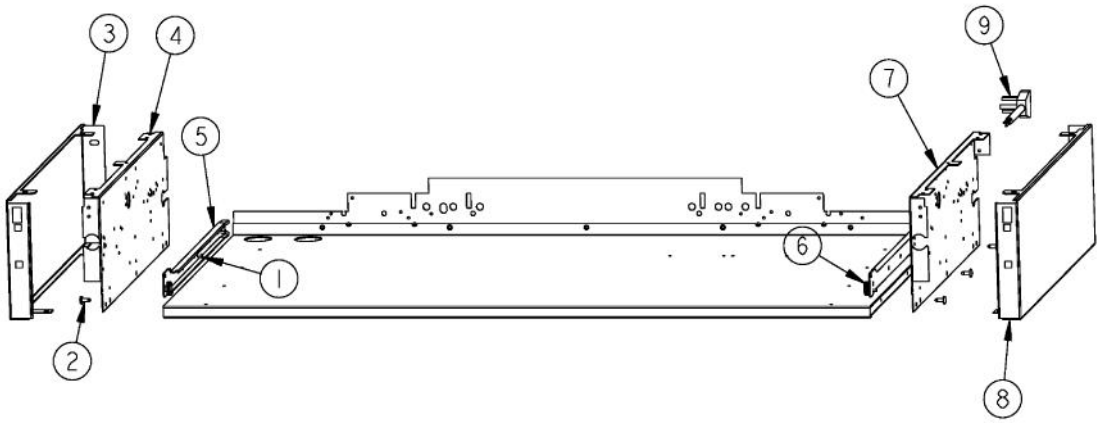

Ref #	Part Number	Qty.	Description
1	PC040010		POP RIVET
2	PD020002		10 X 1/2 PH.TR.HD.SMS.
3	B2001920		SIDE PANEL-LH (VGRT)
4	A2001912		BURNER BOX SIDE LH
5	PK000007		DRIP TRAY GUIDE - LH (VGRT)
6	PK000008		DRIP TRAY GUIDE - RH
7	A2001911		BURNER BOX SIDE RH
8	B2001919		SIDE PANEL-RH (VGRT)
9	PE070128		SUPPLY CORD (VGRT/SC/SS/RC)