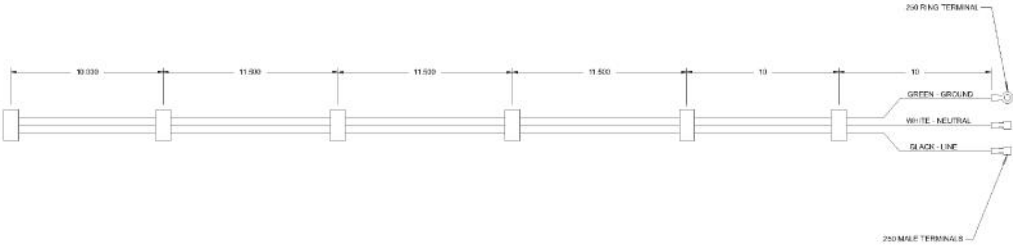

Ref #	Part Number	Qty.	Description
1	G30013529		42 DRIP TRAY ASSEMBLY
2	PD040028		BUSHING(.194ID/.750OD/.750LONG)
3	G30011221		DRIP TRAY HANDLE ASSY - VGRT420
	G93011460PVD		DRIP TRAY HANDLE ASSY - VGRT420
4	PB080061		GREASE PAN
5	PD040004		GROMMET BUMPER
6	A20011223		DRIP TRAY HANDLE BACK-VGRT420
7	PD020079		NO.10 X 1 1/4 PH. PAN HD. T(A) NYLOK

1