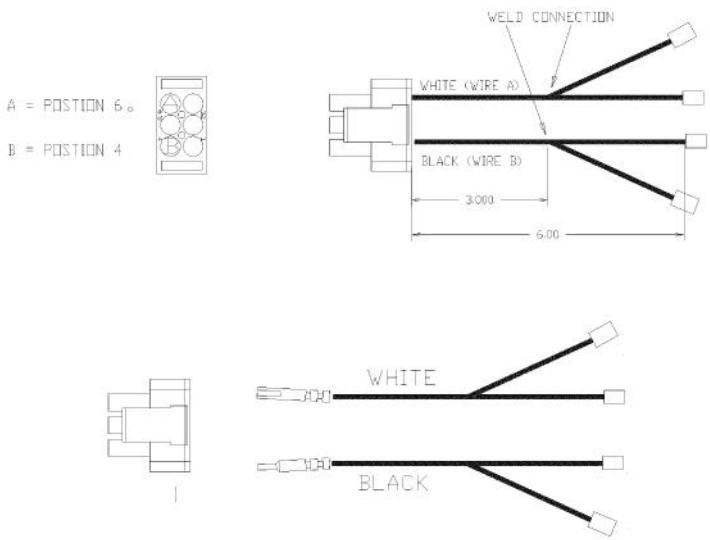

1

Ref #	Part Number	Qty.	Description
1	PE070890		IRIS HARNESS - 36

Ref #	Part Number	Qty.	Description
1	000647-000		IRIS IGNITOR WIRE, FRONT BURNER
2	000648-000		IRIS IGNITOR WIRE, BACK BURNER

Ref #	Part Number	Qty.	Description
1	000837-000		VGRT SUPPLY CORD JUMPER (BEFORE 10/4/11)
NI	027347-000		SUPPLY CORD JUMPER (ON OR AFTER 10/4/11)

1

Ref #	Part Number	Qty.	Description
1	000878-000		IRIS POWER JUMPER W/GRIDDLE

1

Ref #	Part Number	Qty.	Description
1	000879-000		GRIDDLE HARNESS W/IRIS

*No Image  
Available*

Ref #	Part Number	Qty.	Description
-------	-------------	------	-------------