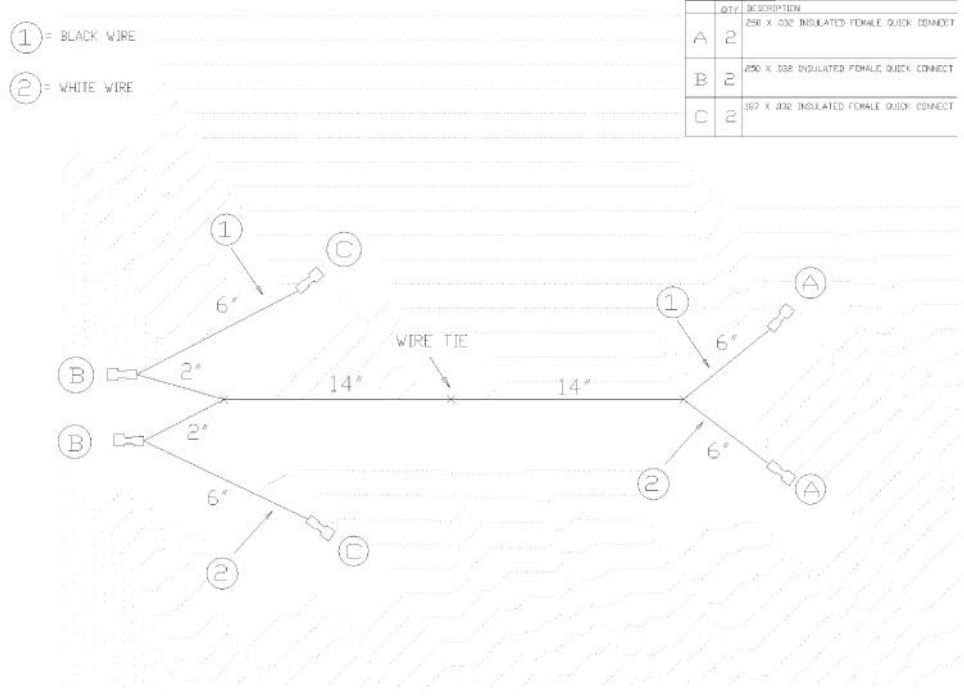

Ref #	Part Number	Qty.	Description
1	PC040010		POP RIVET
2	PD020002		10 X 1/2 PH.TR.HD.SMS.
3	B2001920		SIDE PANEL-LH (VGRT)
4	A2001912		BURNER BOX SIDE LH
5	PK000007		DRIP TRAY GUIDE - LH (VGRT)
6	PK000008		DRIP TRAY GUIDE - RH
7	A2001911		BURNER BOX SIDE RH
8	B2001919		SIDE PANEL-RH (VGRT)
9	PE070128		SUPPLY CORD (VGRT/SC/SS/RC)

Ref #	Part Number	Qty.	Description
1	G30013529		42 DRIP TRAY ASSEMBLY
2	PD040028		BUSHING(.194ID/.750OD/.750LONG)
3	G30011221		DRIP TRAY HANDLE ASSY - VGRT420
	G93011460PVD		DRIP TRAY HANDLE ASSY - VGRT420
4	PB080061		GREASE PAN
5	PD040004		GROMMET BUMPER
6	A20011223		DRIP TRAY HANDLE BACK-VGRT420
7	PD020079		NO.10 X 1 1/4 PH. PAN HD. T(A) NYLOK

1

Ref #	Part Number	Qty.	Description
1	PE070890		IRIS HARNESS - 36

Ref #	Part Number	Qty.	Description
1	000647-000		IRIS IGNITOR WIRE, FRONT BURNER
2	000648-000		IRIS IGNITOR WIRE, BACK BURNER

Ref #	Part Number	Qty.	Description
1	000837-000		VGRT SUPPLY CORD JUMPER (BEFORE 10/4/11)
NI	027347-000		SUPPLY CORD JUMPER (ON OR AFTER 10/4/11)

1

Ref #	Part Number	Qty.	Description
1	000878-000		IRIS POWER JUMPER W/GRIDDLE

1

Ref #	Part Number	Qty.	Description
1	000879-000		GRIDDLE HARNESS W/IRIS

*No Image  
Available*

Ref #	Part Number	Qty.	Description
-------	-------------	------	-------------