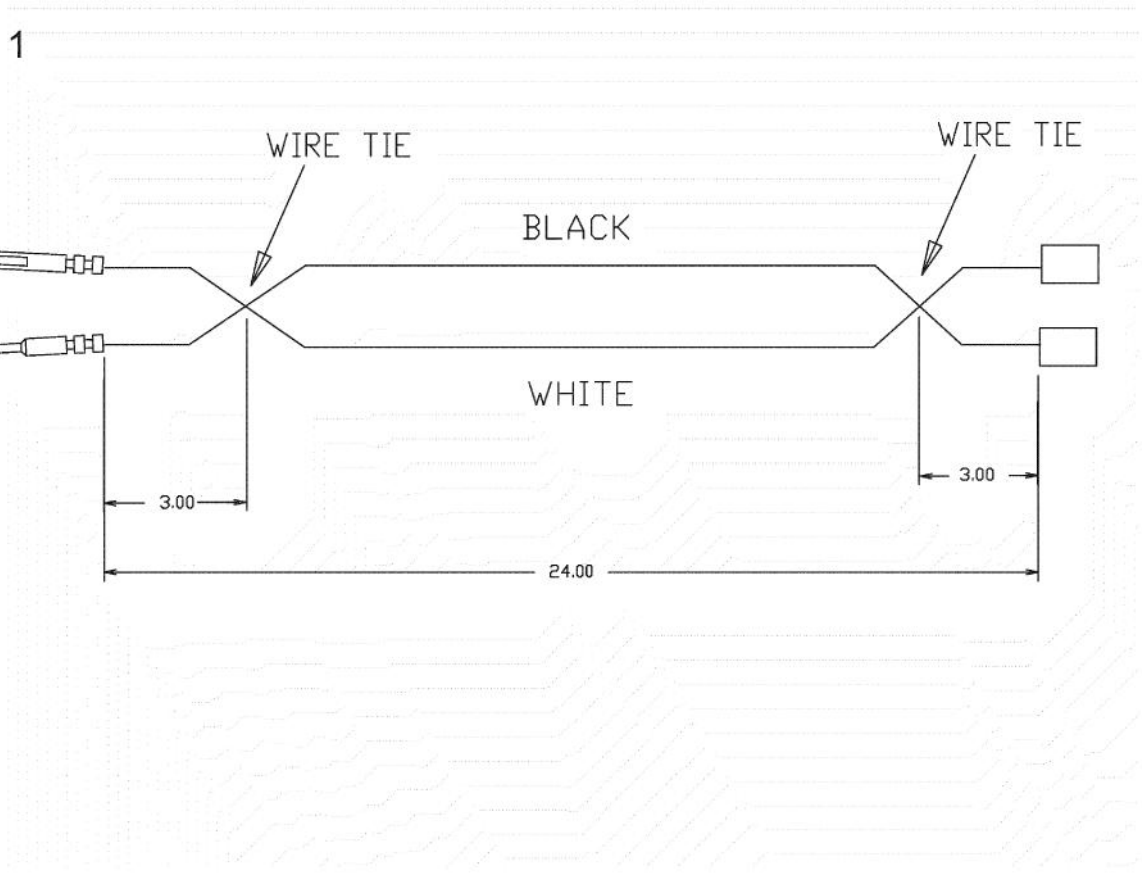

Ref #	Part Number	Qty.	Description
1	PC040010		POP RIVET
2	PD020002		10 X 1/2 PH.TR.HD.SMS.
3	B2001920		SIDE PANEL-LH (VGRT)
4	A2001912		BURNER BOX SIDE LH
5	PK000007		DRIP TRAY GUIDE - LH (VGRT)
6	PK000008		DRIP TRAY GUIDE - RH
7	A2001911		BURNER BOX SIDE RH
8	B2001919		SIDE PANEL-RH (VGRT)
9	PE070128		SUPPLY CORD (VGRT/SC/SS/RC)

Ref #	Part Number	Qty.	Description
1	G30013529		42 DRIP TRAY ASSEMBLY
2	PD040028		BUSHING(.194ID/.750OD/.750LONG)
3	G30011221		DRIP TRAY HANDLE ASSY - VGRT420
	G93011460PVD		DRIP TRAY HANDLE ASSY - VGRT420
4	PB080061		GREASE PAN
5	PD040004		GROMMET BUMPER
6	A20011223		DRIP TRAY HANDLE BACK-VGRT420
7	PD020079		NO.10 X 1 1/4 PH. PAN HD. T(A) NYLOK

1

Ref #	Part Number	Qty.	Description
1	PE070890		IRIS HARNESS - 36

Ref #	Part Number	Qty.	Description
1	000647-000		IRIS IGNITOR WIRE, FRONT BURNER
2	000648-000		IRIS IGNITOR WIRE, BACK BURNER

Ref #	Part Number	Qty.	Description
1	000837-000		VGRT SUPPLY CORD JUMPER (BEFORE 10/4/11)
NI	027347-000		SUPPLY CORD JUMPER (ON OR AFTER 10/4/11)