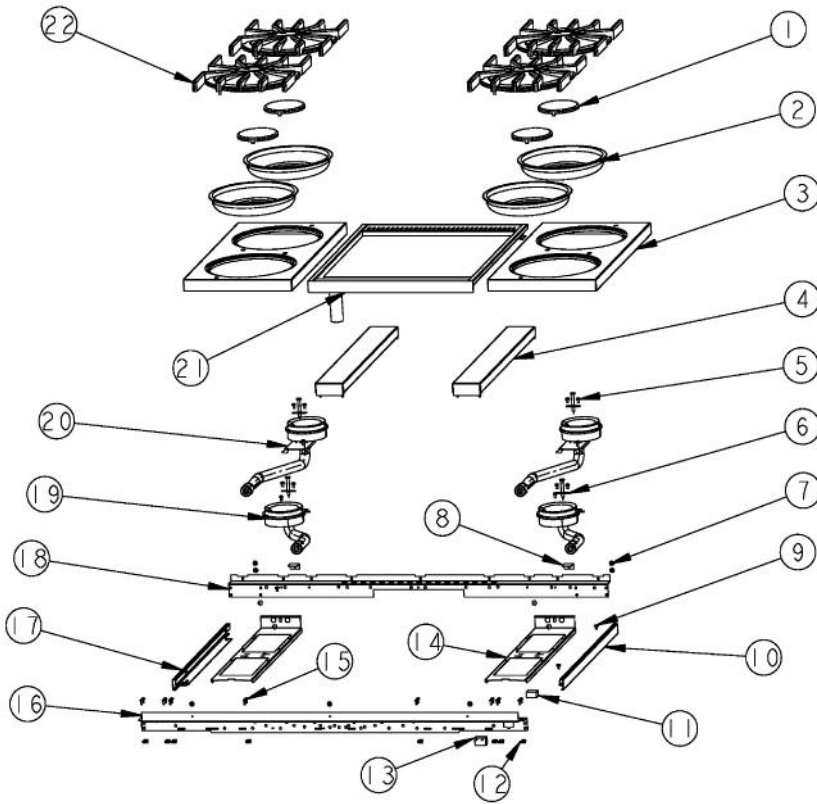

Ref #	Part Number	Qty.	Description
1	G3004800		LANDING LEDGE ASSY (WELD) 42
2	PD030005		SELF RETAINING NUT
3	PD010003		10-24 X 1/2 PH.TR.HD.SERD.M.S.
4	PA070001		PRESSURE REGULATOR (NAT.)
5	PB030007		SHUT OFF VALVE
6	PB010264		GRIDDLE THERMOSTAT
7	PD010012		VALVE BOLT 1/4-20 UNC-2B 5/16 M.S.
8	PA020058		IRIS SINGLE SPARK MODULE
9	PA010157		SUB TO 003515-000 - RANGE TOP BURNER VALVE
10	PD020002		10 X 1/2 PH.TR.HD.SMS.
11	A1001138		MANIFOLD BRKT
12	PD010012		VALVE BOLT 1/4-20 UNC-2B 5/16 M.S.
13	PD030006		CAPPED WASHER PAL NUT
14	PE050024		OVEN IND. LIGHT (LIGHT HOUSING)
15	B9206705		VGRT4204G CONTROL PANEL XSLK. SCR
	C9206705AL		CONTROL PANEL VGRT4204G XALX SILK SCR
	C9206705BK		CONTROL PANEL VGRT4204G XBKXSLK SCR
	C9206705BT		CONTROL PANEL VGRT4204G XBTX SILK SCR
	C9206705BU		CONTROL PANEL VGRT4204G XBUX SILK SCR
	C9206705CB		CONTROL PANEL VGRT4204G XCBX SILK SCR
	C9206705EP		CONTROL PANEL VGRT4204G XEPX SILK SCR
	C9206705FG		CONTROL PANEL VGRT4204G XFGX SILK SCR
	C9206705GG		CONTROL PANEL VGRT4204G XGGX SILK SCR
	C9206705LE		CONTROL PANEL VGRT4204G XLEX SILK SCR
	C9206705MJ		CONTROL PANEL VGRT4204G XMJX SILK SCR
	C9206705SG		CONTROL PANEL VGRT4204G XSGX SILK SCR
	C9206705VB		CONTROL PANEL VGRT4204G XVBX SILK SCR
	C9206705WH		VGRT4204G CONTROL PANEL XWHXSLK SCR
16	PB010208		BEZEL, CHROME PLATE
	PB010209		BEZEL BRASS
17	PD020067		NO.6 X 3/8 PAN PHIL. TEK SS
18	PB010206		VGSC,VGRC,VGRT TOP BURNER KNOB(BK)
	PB010207		VGSC,VGRC,VGRT TOP BURNER KNOB(WH)
19	PE050023		OVEN IND. LIGHT (LENS & BEZEL)
20	PD020006		NO.6-32 X 1/4 PH.PAN HD. T(F)
21	PB010103		GRIDDLE KNOB N/S XBKX
	PB010104		GRIDDLE KNOB N/S XWHX
22	PE010142		3 LOGO XBKXXCHROME
	PE010143		3 LOGO BK/BR
	PE010144		3 LOGO XWHXCHROME
	PE010145		LOGO - WH / BR
23	PD020033		SRW-NO.10-24X1/2T(23)PH.WFR HD (NKL)
24	PA050100		VGRT420 MANIFOLD