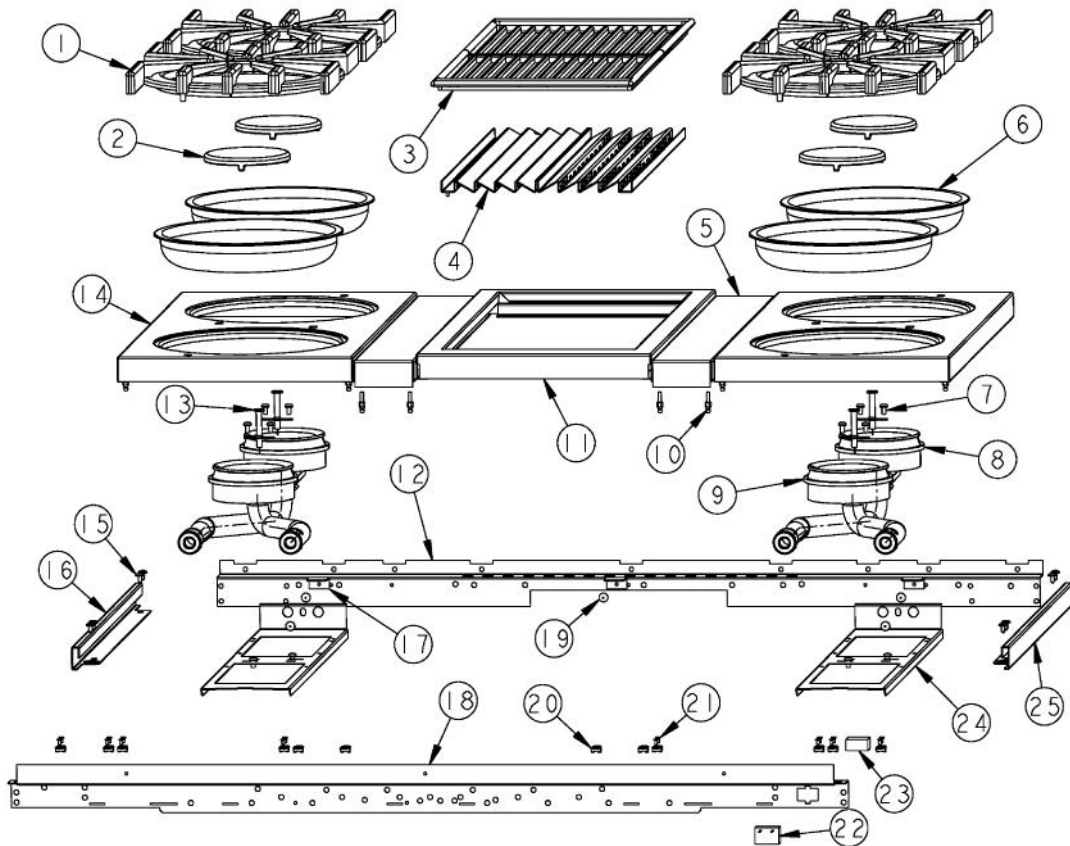

Ref #	Part Number	Qty.	Description
1	G3004800		LANDING LEDGE ASSY (WELD) 42
2	PD030005		SELF RETAINING NUT
3	PD020002		10 X 1/2 PH.TR.HD.SMS.
4	A1001138		MANIFOLD BRKT
5	PD010003		10-24 X 1/2 PH.TR.HD.SERD.M.S.
6	PA010157		SUB TO 003515-000 - RANGE TOP BURNER VALVE
7	PA020058		IRIS SINGLE SPARK MODULE
8	PA010012		ROPER PLUG
9	PA010159		SUB TO 003536-000 - RANGE GRILL VALVE
10	PA070001		PRESSURE REGULATOR (NAT.)
11	B9206711		VGRT4204Q CONTROL PANEL XSLK SCR
	C9206711AL		CONTROL PANEL VGRT4204Q XALX SILK SCR
	C9206711BK		CONTROL PANEL VGRT4204Q XBKXSLK SCR
	C9206711BT		CONTROL PANEL VGRT4204Q XBTX SILK SCR
	C9206711BU		CONTROL PANEL VGRT4204Q XBUX SILK SCR
	C9206711CB		CONTROL PANEL VGRT4204Q XCBX SILK SCR
	C9206711EP		CONTROL PANEL VGRT4204Q XEPX SILK SCR
	C9206711FG		CONTROL PANEL VGRT4204Q XFGX SILK SCR
	C9206711GG		CONTROL PANEL VGRT4204Q XGGX SILK SCR
	C9206711LE		CONTROL PANEL VGRT4204Q XLEX SILK SCR
	C9206711MJ		CONTROL PANEL VGRT4204Q XMJX SILK SCR
	C9206711SG		CONTROL PANEL VGRT4204Q XSGX SILK SCR
	C9206711VB		CONTROL PANEL VGRT4204Q XVBX SILK SCR
	C9206711WH		VGRT4204Q CONTROL PANEL XWHXSLK SCR
12	PD010012		VALVE BOLT 1/4-20 UNC-2B 5/16 M.S.
13	PA050100		VGRT420 MANIFOLD
14	PD030006		CAPPED WASHER PAL NUT
15	PD020033		SRW-NO.10-24X1/2T(23)PH.WFR HD (NKL)
16	PB010208		BEZEL, CHROME PLATE
	PB010209		BEZEL BRASS
17	PD020067		NO.6 X 3/8 PAN PHIL. TEK SS
18	PB010206		VGSC,VGRC,VGRT TOP BURNER KNOB(BK)
	PB010207		VGSC,VGRC,VGRT TOP BURNER KNOB(WH)
19	PE010142		3 LOGO XBKXXCHROME
	PE010143		3 LOGO BK/BR
	PE010144		3 LOGO XWHXCHROME
	PE010145		LOGO - WH / BR
20	PA010122		VGRC/IC/RT GRILL KNOB (BK)
	PA010123		VGRC/IC/RT GRILL KNOB (WH)

Ref #	Part Number	Qty.	Description
1	PC040010		POP RIVET
2	PD020002		10 X 1/2 PH.TR.HD.SMS.
3	B2001920		SIDE PANEL-LH (VGRT)
4	A2001912		BURNER BOX SIDE LH
5	PK000007		DRIP TRAY GUIDE - LH (VGRT)
6	PK000008		DRIP TRAY GUIDE - RH
7	A2001911		BURNER BOX SIDE RH
8	B2001919		SIDE PANEL-RH (VGRT)
9	PE070128		SUPPLY CORD (VGRT/SC/SS/RC)