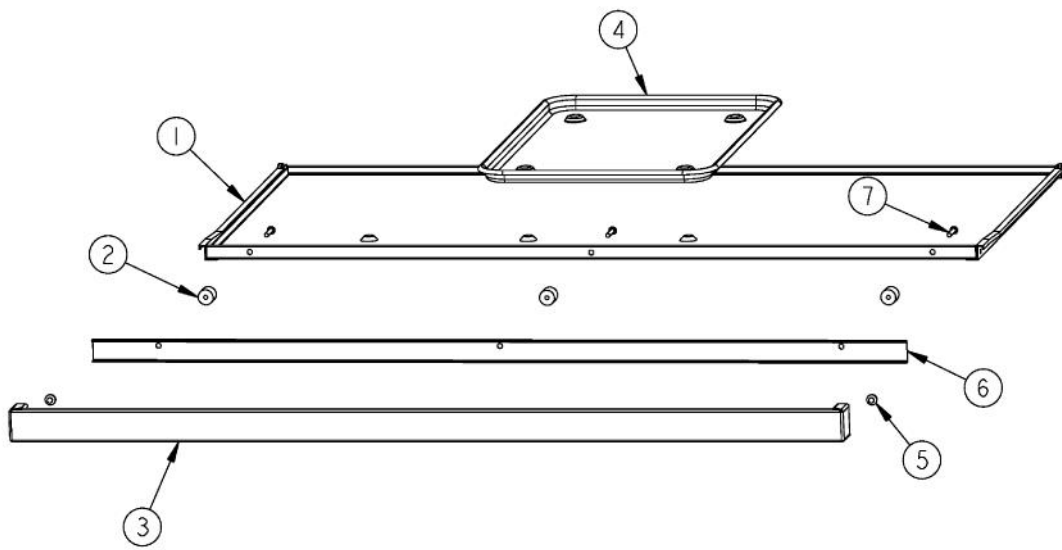

Ref #	Part Number	Qty.	Description
1	G30013529		42 DRIP TRAY ASSEMBLY
2	PD040028		BUSHING(.194ID/.750OD/.750LONG)
3	G30011221		DRIP TRAY HANDLE ASSY - VGRT420
	G93011460PVD		DRIP TRAY HANDLE ASSY - VGRT420
4	PB080061		GREASE PAN
5	PD040004		GROMMET BUMPER
6	A20011223		DRIP TRAY HANDLE BACK-VGRT420
7	PD020079		NO.10 X 1 1/4 PH. PAN HD. T(A) NYLOK