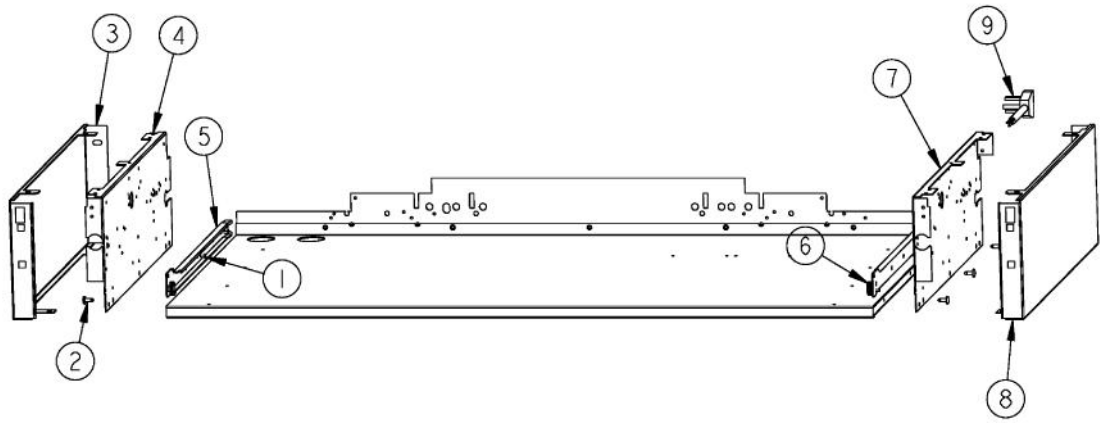

Ref #	Part Number	Qty.	Description
1	PC040010		POP RIVET
2	PD020002		10 X 1/2 PH.TR.HD.SMS.
3	B2001920		SIDE PANEL-LH (VGRT)
4	A2001912		BURNER BOX SIDE LH
5	PK000007		DRIP TRAY GUIDE - LH (VGRT)
6	PK000008		DRIP TRAY GUIDE - RH
7	A2001911		BURNER BOX SIDE RH
8	B2001919		SIDE PANEL-RH (VGRT)
9	PE070128		SUPPLY CORD (VGRT/SC/SS/RC)