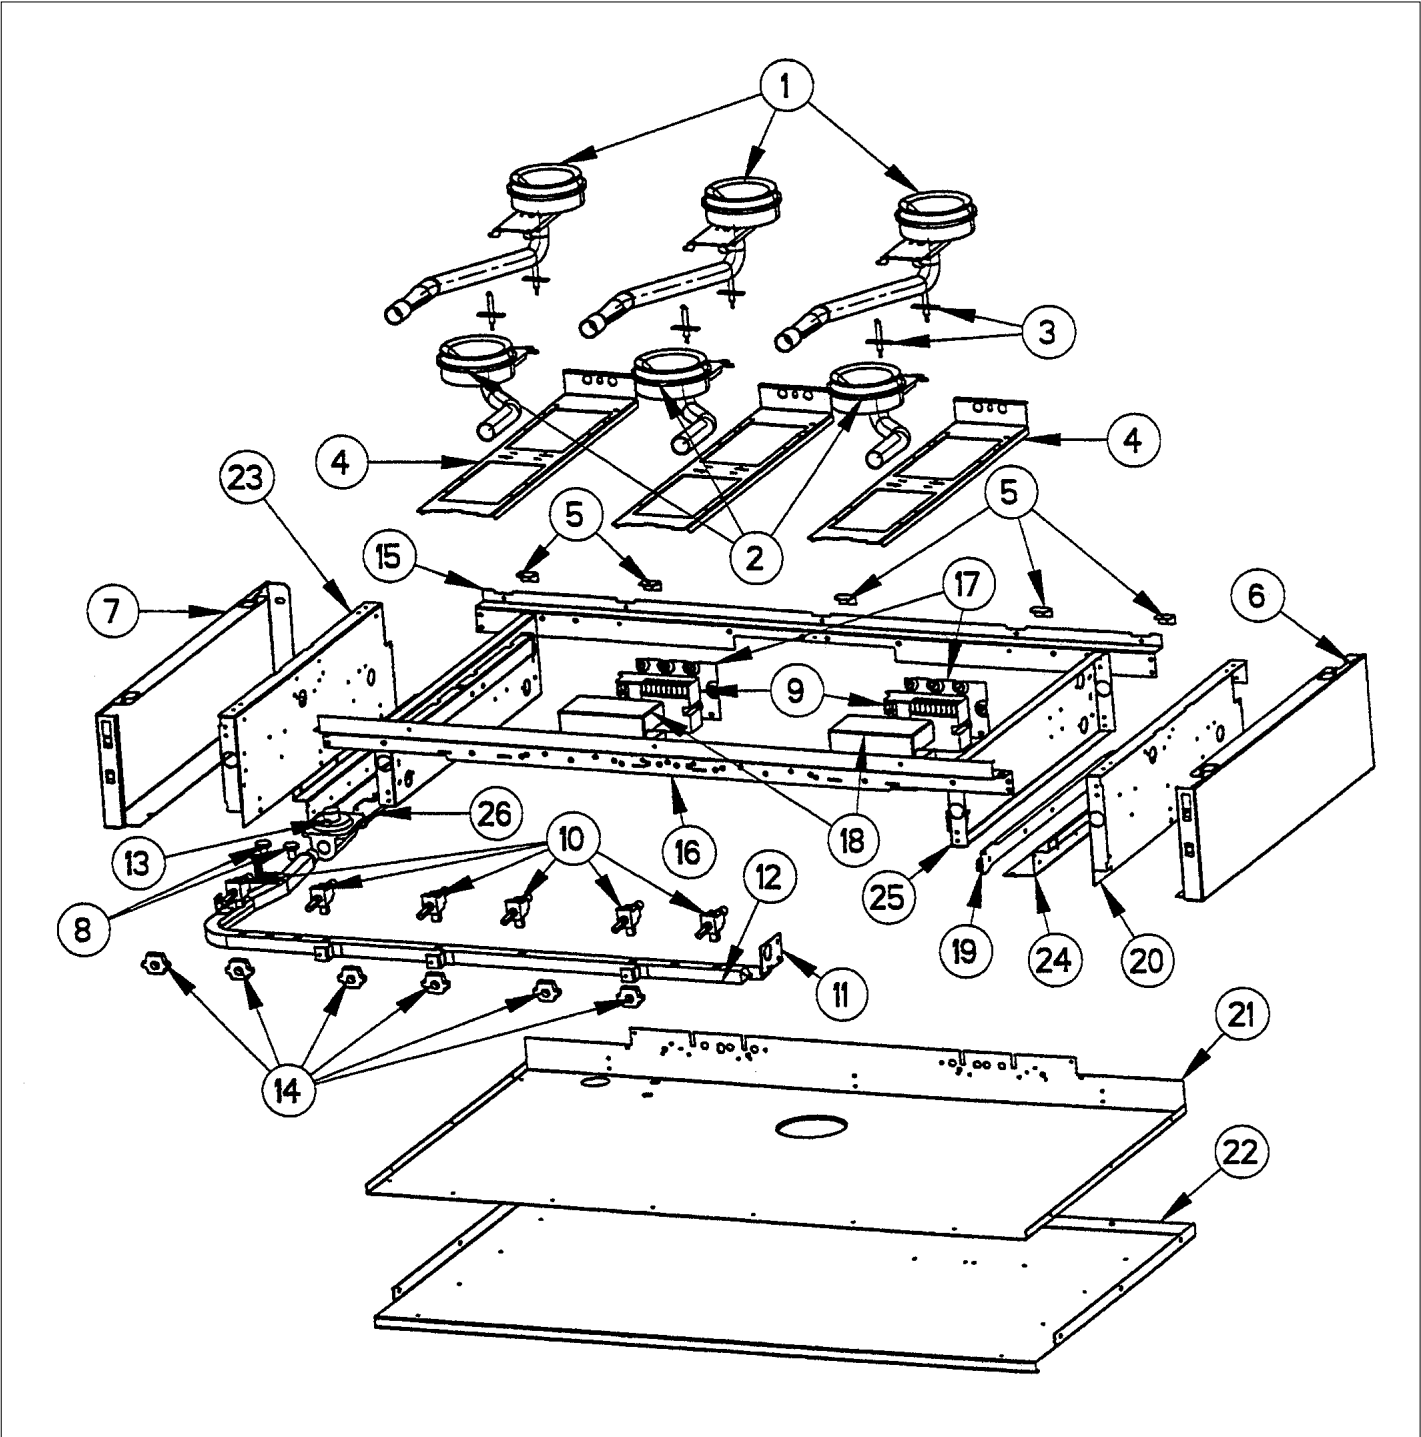

CORNER BOX SUBASSY.

Item	Part No.	Name	Qty	Uom	NOTES
1	PA080036	TOP BURNER REAR REPL PA080008		EA	
2	PA080037	TOP BURNER FRONT REPL PA080007		EA	
3	PA020028	SPARK IGNITER		EA	
4	A2001112	BURNER SUPT (VGRT)		EA	
5	A2001147	GRATE SUPT ANGLE (VGRT)		EA	
6	B2001919	SIDE PANEL-RH (VGRT)		EA	
7	B2001920	SIDE PANEL-LH (VGRT)		EA	
8	PA010012	ROPER PLUG		EA	
9	PA020041	TYTRONICS 0+4 SPARK MODULE		EA	
10	G50012681	TOP BURNER VALVE KIT (ALUMINUM VALVE REPLACEMENT)		EA	
Not Shown	NOTE	(Before 08/09/02)		EA	
Not Shown	G50012678	TOP BURNER VALVE KIT (BRASS VALVE REPLACEMENT)		EA	
Not Shown	NOTE	(Between 08/09/02 & 09/22/04)		EA	
Not Shown	003515-000	PA010157 VALVE AND BOLT KIT		EA	
Not Shown	NOTE	(AFTER 09/22/04)		EA	
11	A1001138	MANIFOLD BRKT		EA	NO LONGER AVAILABLE, Not available online / Call for pricing and availability
12	PA050076	VGRT420 MANIFOLD		EA	NO LONGER AVAILABLE
13	PA070003	PRESSURE REGULATOR (NAT.)		EA	
14	PA020015	Spark Ignition Switch		EA	
Not Shown	NOTE	(Before 09/22/04)		EA	
Not Shown	PA020045	Spark Ignition Switch		EA	
Not Shown	NOTE	(AFTER 09/22/04)		EA