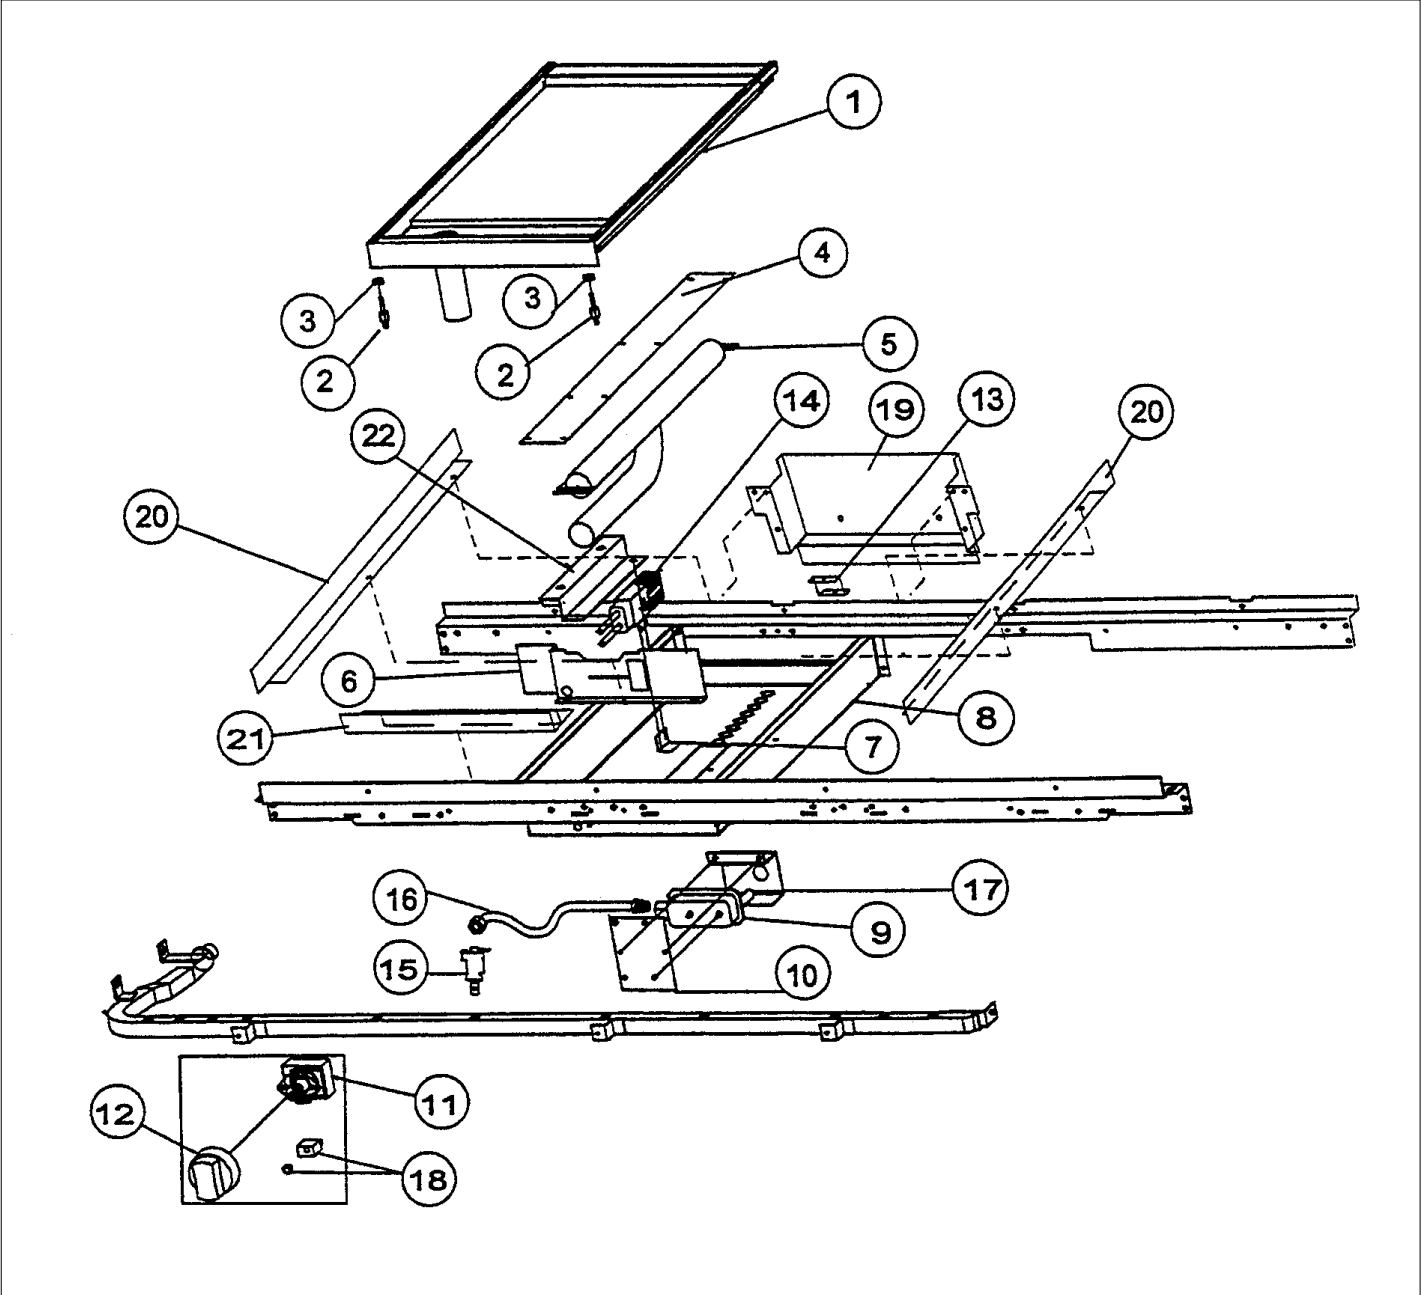

MIDDLE ASSY

Item	Part No.	Name	Qty	Uom	NOTES
1	G3006712	18"" GRIDDLE WELD ASSY	1	EA	NO LONGER AVAILABLE
2	PD010017	BALL STUD (VGRT)	1	EA	
3	PD030012	6-32 HEX NUT	1	EA	
4	A1006709	VENTURI COVER	1	EA	NO LONGER AVAILABLE, Not available online / Call for pricing and availability
5	PA080061	18"" GRIDDLE BURNER	1	EA	
6	A2007975	REAR GRIDDLE BAFFLE	1	EA	NO LONGER AVAILABLE, Not available online / Call for pricing and availability
7	A2001300	Griddle Igniter Bracket	1	EA	
8	A2006704	18"" GRIDDLE BOX	1	EA	NO LONGER AVAILABLE
9	PB010004	SINGLE SAFETY VALVE (NAT. GRIDDLE)	1	EA	
10	A1001198	THERMAL VALVE BRKT	1	EA	NO LONGER AVAILABLE, Not available online / Call for pricing and availability
11	PB010035	THERMOSTAT BAKE	1	EA	
12	PB010103	GRIDDLE KNOB N/S *BK*	1	EA	
Not Shown	PB010104	GRIDDLE KNOB N/S *WH*	1	EA	
13	A2002847	SUPT-GRIDDLE BURNER	1	EA	
14	PB040001	Igniter	1	EA	
NI	G4005484	SPARK IGNITOR WIRE - 34"	1	EA	
15	PB030002	SUB TO 003862-000 - SHUTOFF VALVE	1	EA	
16	PB020116	10" Flex Tube	1	EA	
17	PB040034	ORIFICE HOOD-#50 (NAT)	1	EA	
Not Shown	PB040036	ORIFICE HOOD-#57 (LP)	1	EA	
18	PE050023	OVEN IND. LIGHT (LENS & BEZEL)	1	EA	
Not Shown	PE050024	OVEN IND. LIGHT (LIGHT HOUSING)	1	EA