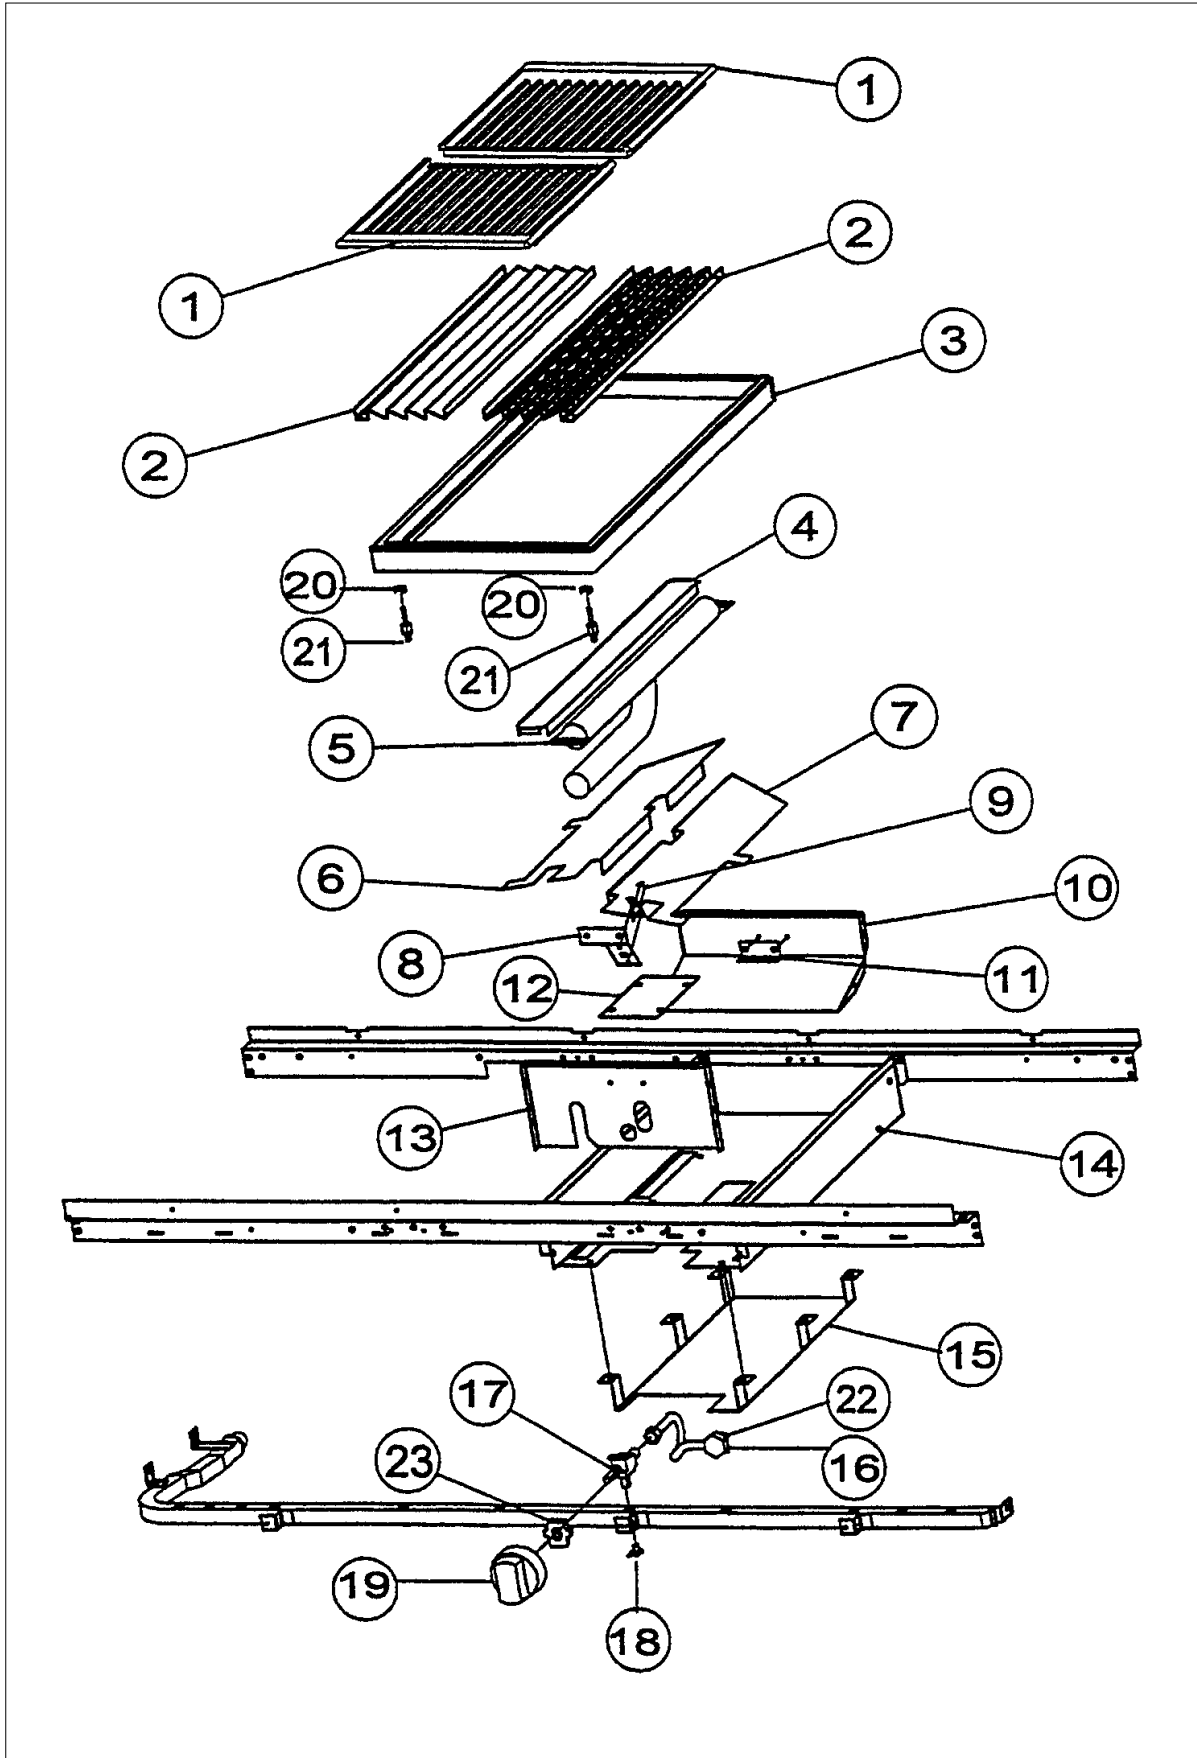

VGR 457

Item	Part No.	Name	Qty	Uom	NOTES
19	A2002899	GRIDDLE FLUE BOX	1	EA	Not available online / Call for pricing and availability
20	A2002896	GRIDDLE BOX EXTENSION (LH / RH)	1	EA	Not available online / Call for pricing and availability
21	A2002898	GRIDDLE BOX EXTENSION FRONT	1	EA	Not available online / Call for pricing and availability
22	A2007974	THERMAL BULB BRKT.	1	EA	NO LONGER AVAILABLE, Not available online / Call for pricing and availability
NI	A2001179	BACK SUPT (VGRT)	1	EA