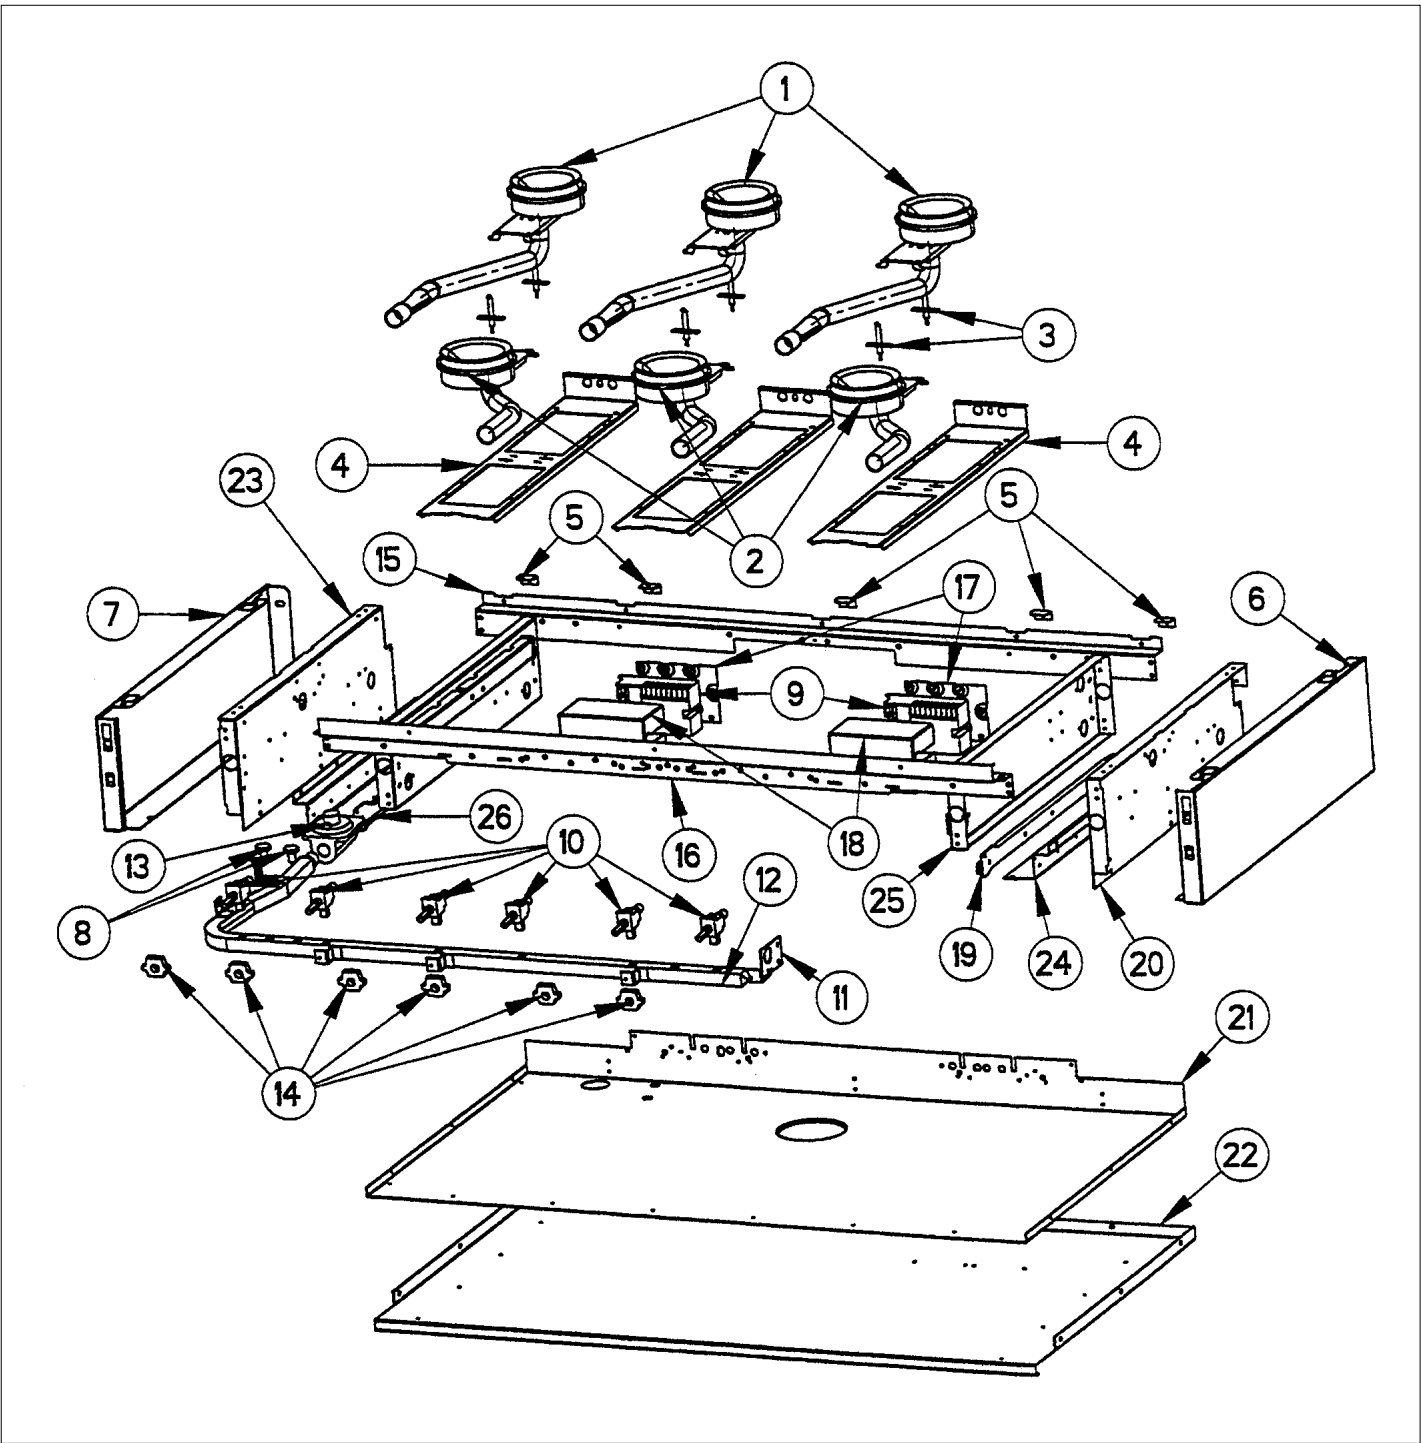

NON ILLUSTRATED PART

Item	Part No.	Name	Qty	Uom	NOTES
Not Shown	C9301915BR	SIDE TRIM RH (VGRT) *BR*	1	EA	
12	B2001916	SIDE TRIM-LH (VGRT)	1	EA	
Not Shown	C9301916BR	SIDE TRIM LH (VGRT) *BR*	1	EA	
13	PK000009	Drip Tray Guide - LH	1	EA	
NI	PC040010	POP RIVET (.063/GR -.125) GAMD42-A	1	EA	
NI	PB080011	GREASE PAN^	1	EA	

CORNER BOX SUBASSY.

Item	Part No.	Name	Qty	Uom	NOTES
1	PA080036	TOP BURNER REAR REPL PA080008		EA	
2	PA080037	TOP BURNER FRONT REPL PA080007		EA	
3	PA020028	SPARK IGNITER		EA	
4	A2001112	BURNER SUPT (VGRT)		EA	
5	A2001147	GRATE SUPT ANGLE (VGRT)		EA	
6	B2001919	SIDE PANEL-RH (VGRT)		EA	
7	B2001920	SIDE PANEL-LH (VGRT)		EA	
8	PA010012	ROPER PLUG		EA	
9	PA020041	TYTRONICS 0+4 SPARK MODULE		EA	
10	G50012681	TOP BURNER VALVE KIT (ALUMINUM VALVE REPLACEMENT)		EA	
Not Shown	NOTE	(Before 08/09/02)		EA	
Not Shown	G50012678	TOP BURNER VALVE KIT (BRASS VALVE REPLACEMENT)		EA	
Not Shown	NOTE	(Between 08/09/02 & 09/22/04)		EA	
Not Shown	003515-000	PA010157 VALVE AND BOLT KIT		EA	
Not Shown	NOTE	(AFTER 09/22/04)		EA	
11	A1001138	MANIFOLD BRKT		EA	NO LONGER AVAILABLE, Not available online / Call for pricing and availability
12	PA050076	VGRT420 MANIFOLD		EA	NO LONGER AVAILABLE
13	PA070003	PRESSURE REGULATOR (NAT.)		EA	
14	PA020015	Spark Ignition Switch		EA	
Not Shown	NOTE	(Before 09/22/04)		EA	
Not Shown	PA020045	Spark Ignition Switch		EA	
Not Shown	NOTE	(AFTER 09/22/04)		EA	