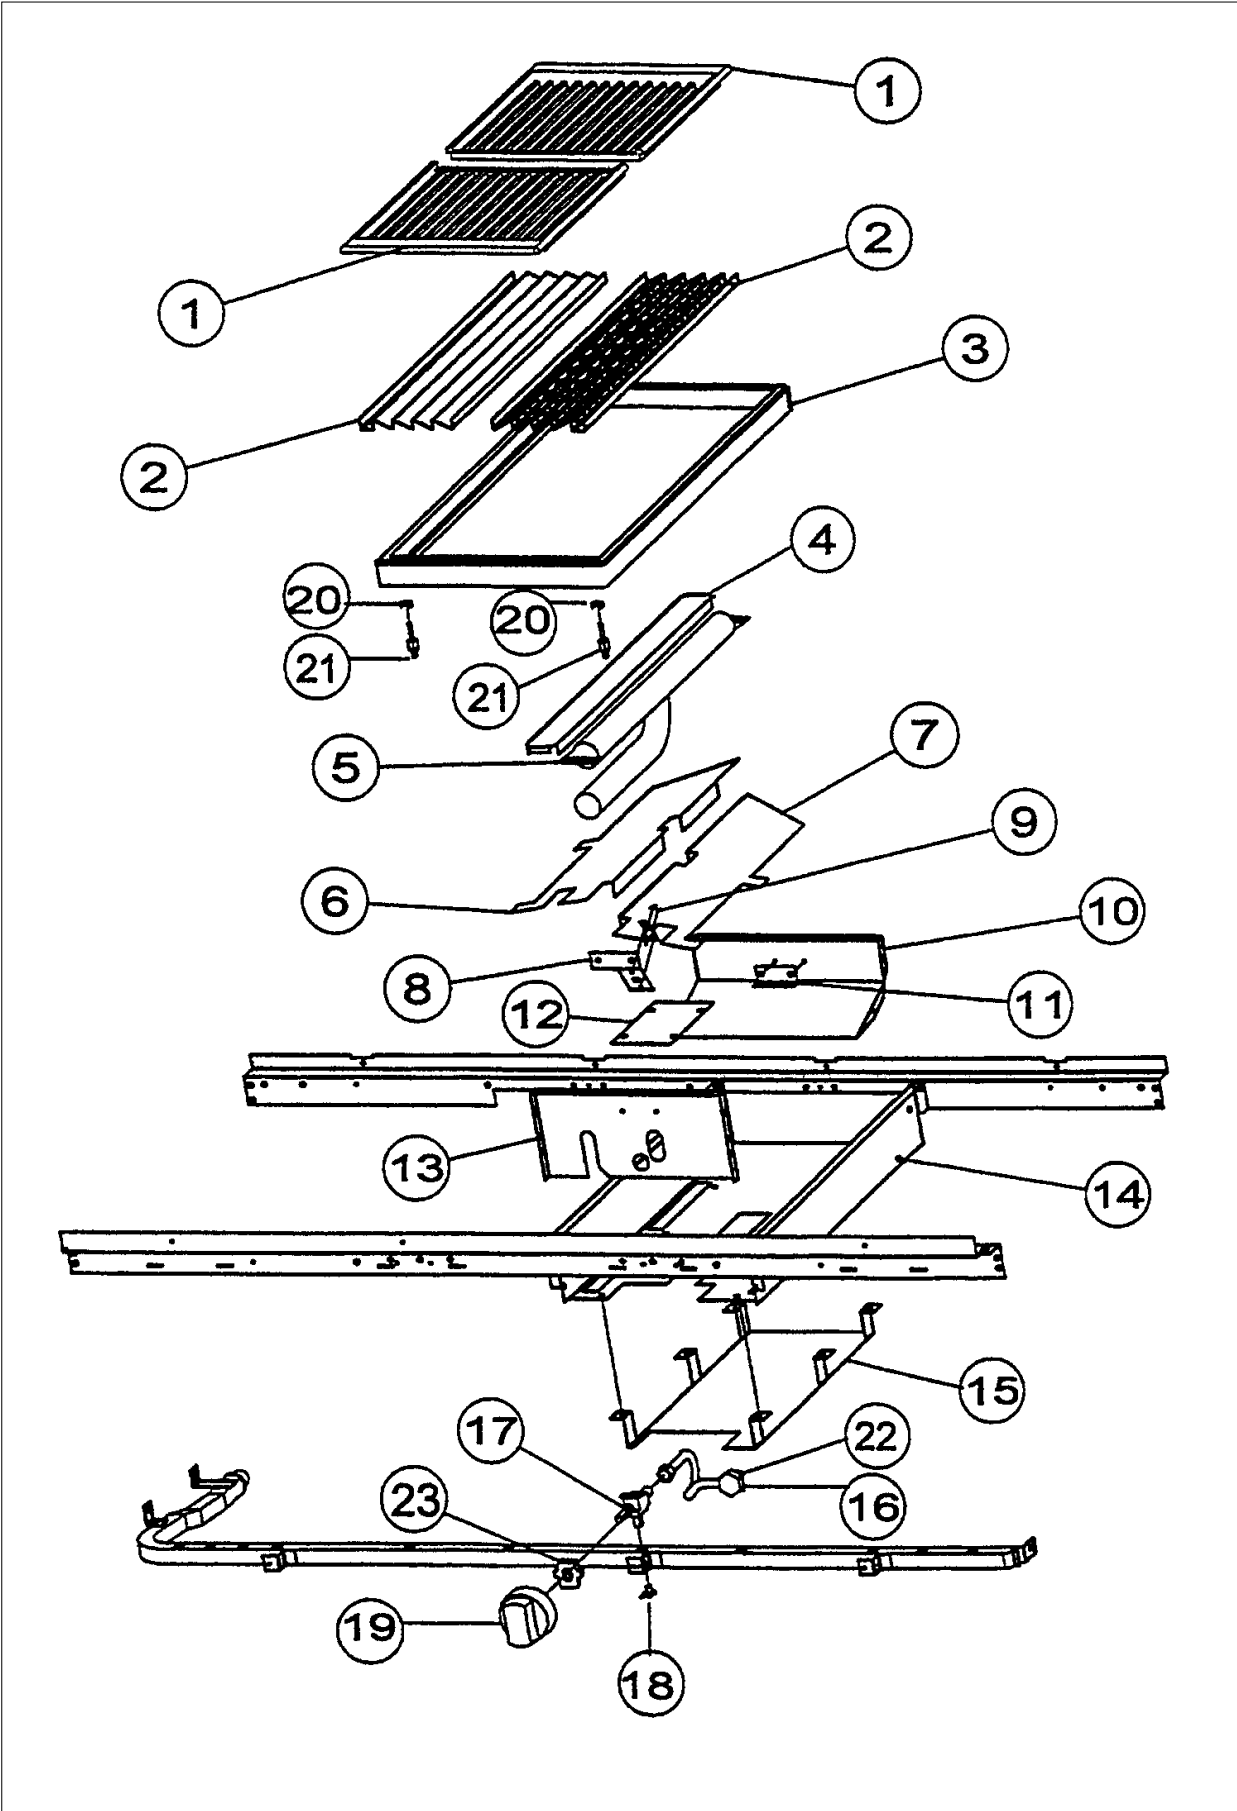

Item	Part No.	Name	Qty	Uom	NOTES
Not Shown	G9101182WH	GRILL GRATE SUPT (VGRT) *WH*	1	EA	
4	B2001140	GRILL FLAME SHIELD (VGRT)	1	EA	
5	PB050077	GRILL BURNER	1	EA	
6	B2001856	GRILL HEAT DEFLECTOR-LH (VGRC60)	1	EA	
7	B2001857	GRILL HEAT DEFLECTOR-RH (VGRC60)	1	EA	
8	A2001633	GRILL FRONT SPARKER BRKT (VGRC)	1	EA	
9	PA020028	SPARK IGNITER	1	EA	
NI	G4005484	SPARK IGNITOR WIRE - 34"	1	EA	
10	A2001855	GRILL BACK - (VGRC605)	1	EA	
11	A2001132	REAR GRILL BURNER BRKT (VGRT)	1	EA	
12	A1001862	GRILL VENTURI COVER (VGRC605)	1	EA	
13	A2001631	GRILL BOX FRONT (VGRC)	1	EA	
14	A2001852	GRILL BOX - (VGRC605)	1	EA	
15	A2001863	GRILL BTM SHIELD (VGRC605)	1	EA	
16	PB020025	TUBING-GRILL (REVISED) REP PB020021	1	EA	
17	003546-000	PA010119 VALVE AND BOLT KIT	1	EA	
18	PD010012	1/4 x 3/8 VALVE BOLT	1	EA	
19	PA010122	VGRC/IC/RT GRILL KNOB (BK)	1	EA	
Not Shown	PA010123	VGRC/IC/RT GRILL KNOB (WH)	1	EA	
20	PD030012	6-32 HEX NUT	1	EA	
21	PD010017	BALL STUD (VGRT)	1	EA	
22	PB040061	ORIFICE HOOD - #48	1	EA	
Not Shown	PB040062	ORIFICE HOOD-#56	1	EA	
23	PA020015	Spark Ignition Switch	1	EA	
Not Shown	NOTE	(Before 09/22/04)		EA	
Not Shown	PA020045	Spark Ignition Switch	1	EA