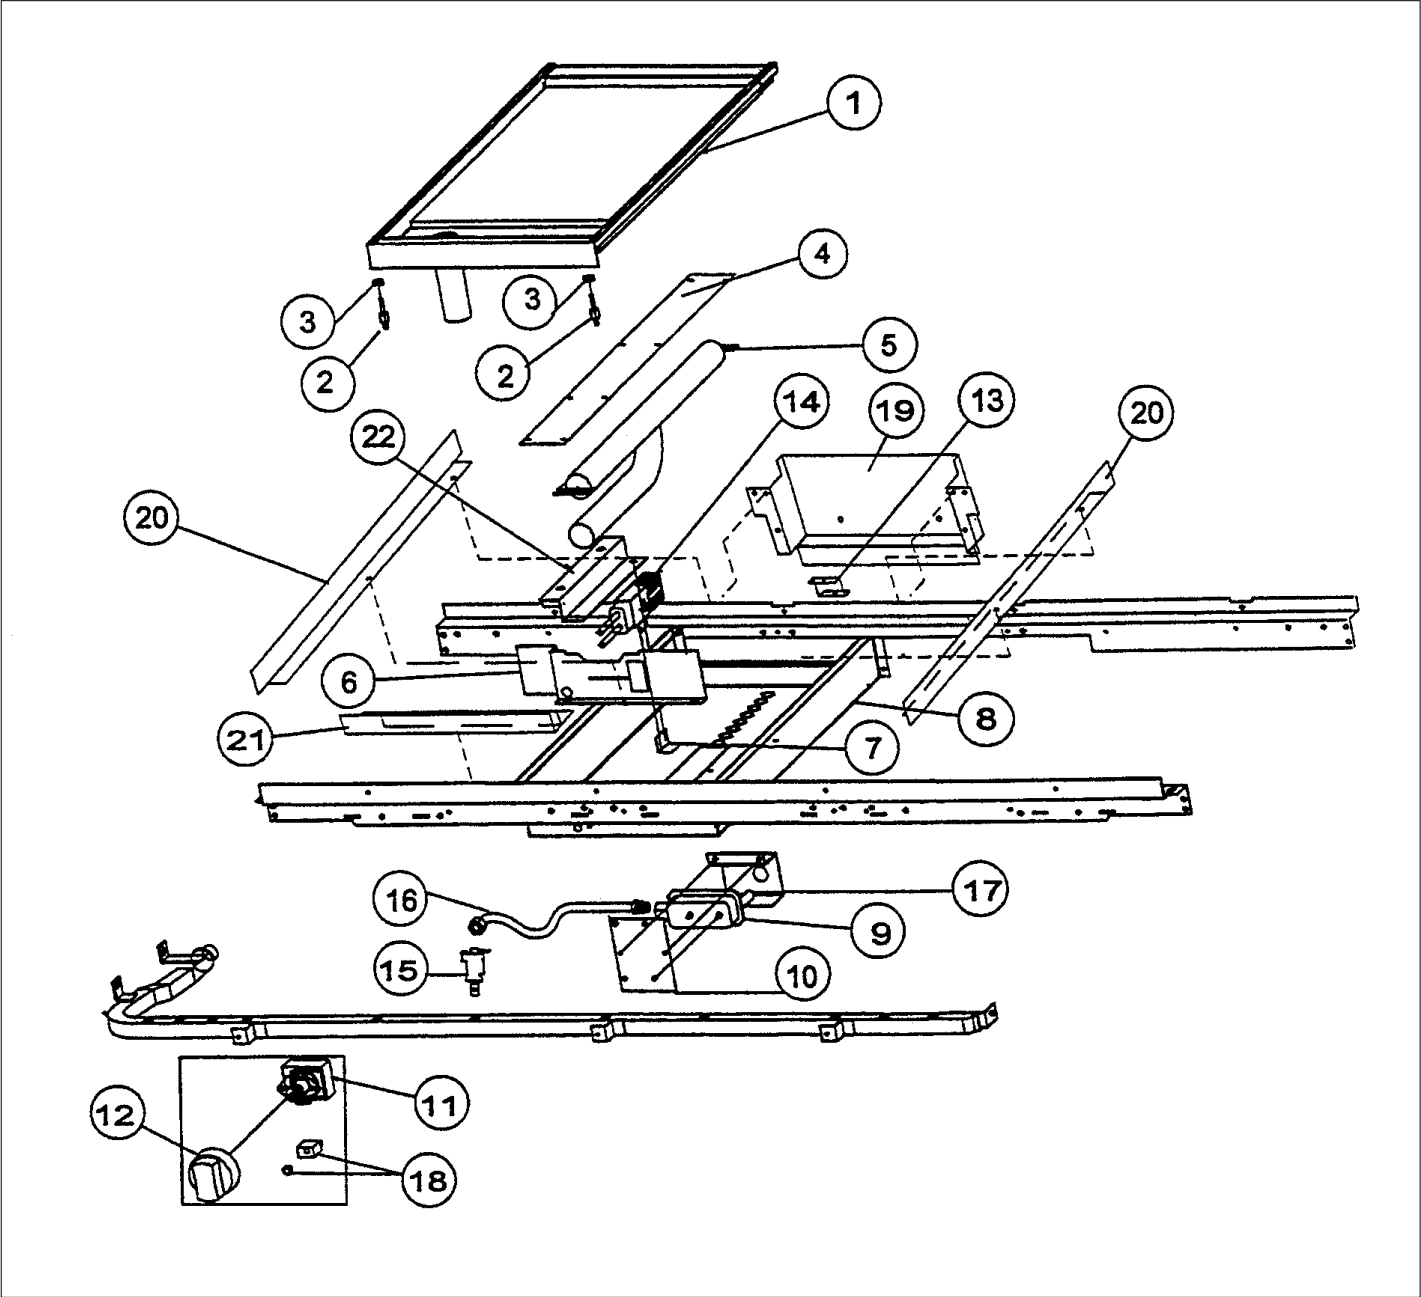

VGR 457

Item	Part No.	Name	Qty	Uom	NOTES
19	A2002899	GRIDDLE FLUE BOX	1	EA	Not available online / Call for pricing and availability
20	A2002896	GRIDDLE BOX EXTENSION (LH / RH)	1	EA	Not available online / Call for pricing and availability
21	A2002898	GRIDDLE BOX EXTENSION FRONT	1	EA	Not available online / Call for pricing and availability
22	A2007974	THERMAL BULB BRKT.	1	EA	NO LONGER AVAILABLE, Not available online / Call for pricing and availability
NI	A2001179	BACK SUPT (VGRT)	1	EA