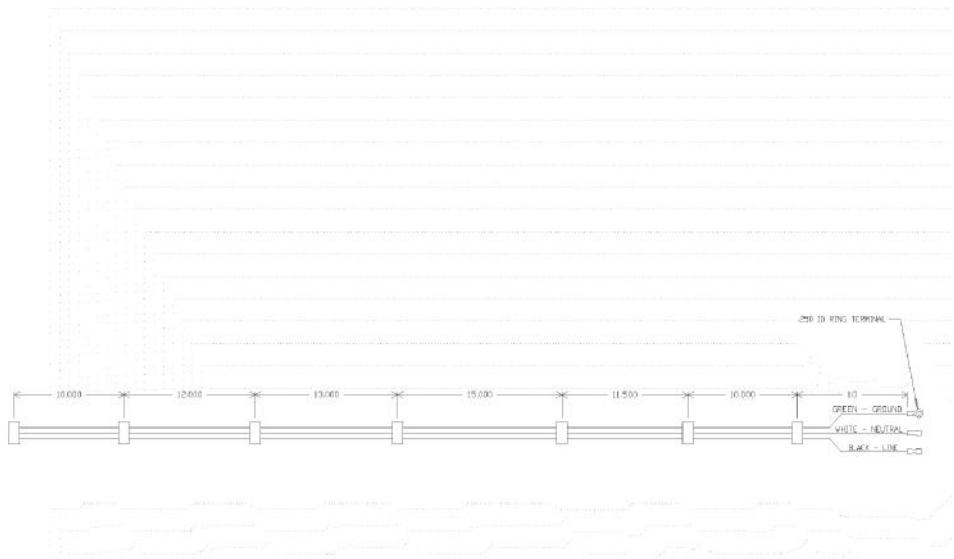

1

Ref #	Part Number	Qty.	Description
1	000878-000		IRIS POWER JUMPER W/GRIDDLE

1

Ref #	Part Number	Qty.	Description
1	000879-000		GRIDDLE HARNESS W/IRIS

1

Ref #	Part Number	Qty.	Description
1	PE070891		IRIS HARNESS - 48