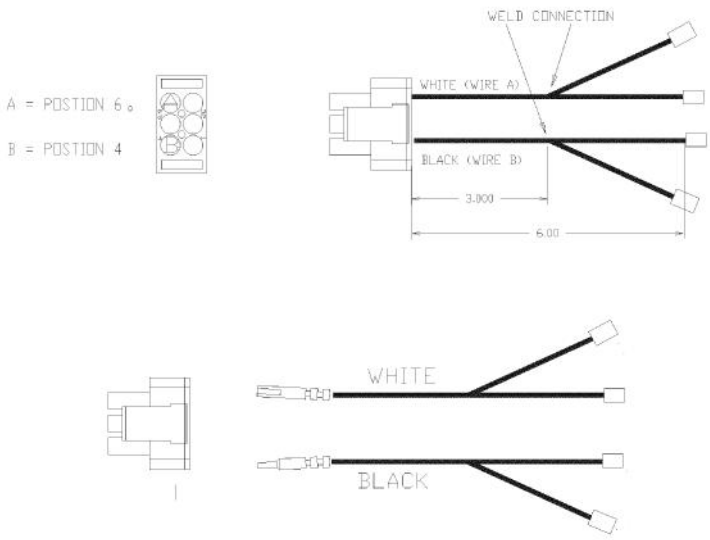

Ref #	Part Number	Qty.	Description
1	PC040010		POP RIVET
2	PK000007		DRIP TRAY GUIDE - LH (VGRT)
3	A2001912		BURNER BOX SIDE LH
4	B2001920		SIDE PANEL-LH (VGRT)
5	PE070128		SUPPLY CORD (VGRT/SC/SS/RC)
6	PD040005		SNAP BUSHING - 7/8
7	PD020010		10 X 3/8 GREEN GROUNDING SCREW
8	A2001911		BURNER BOX SIDE RH
9	PK000008		DRIP TRAY GUIDE - RH
10	PD020002		10 X 1/2 PH.TR.HD.SMS.
11	B2001919		SIDE PANEL-RH (VGRT)

Ref #	Part Number	Qty.	Description
1	PK000008		DRIP TRAY GUIDE - RH
2	PD020049		NO.10 X 1 1/4 PH. PAN HD. T(A)
3	PD040028		BUSHING(.194ID/.750OD/.750LONG)
4	A20010693		DRIP TRAY HANDLE BACK 48
5	PD040004		GROMMET BUMPER
6	G30010697		DRIP TRAY HANDLE ASSY 48
	G93011461PVD		DRIP TRAY HANDLE ASSY 48 PVD
7	PK000007		DRIP TRAY GUIDE - LH (VGRT)
8	PC040010		POP RIVET
9	G30013336		48 DRIP TRAY ASSY. 6Q &4GQ
10	PB080061		GREASE PAN

Ref #	Part Number	Qty.	Description
1	000647-000		IRIS IGNITOR WIRE, FRONT BURNER
2	000648-000		IRIS IGNITOR WIRE, BACK BURNER

1

Ref #	Part Number	Qty.	Description
1	000649-000		IRIS IGNITOR WIRE, GRILL

Ref #	Part Number	Qty.	Description
1	000837-000		VGRT SUPPLY CORD JUMPER

1

Ref #	Part Number	Qty.	Description
1	000878-000		IRIS POWER JUMPER W/GRIDDLE

1

Ref #	Part Number	Qty.	Description
1	000879-000		GRIDDLE HARNESS W/IRIS

1

Ref #	Part Number	Qty.	Description
1	PE070891		IRIS HARNESS - 48