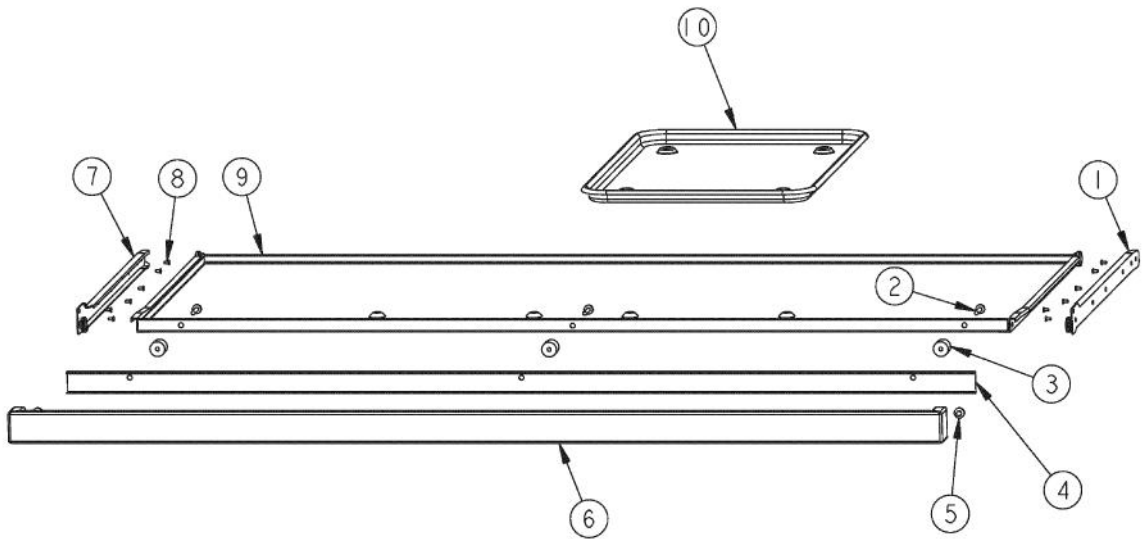

Ref #	Part Number	Qty.	Description
1	PK000008		DRIP TRAY GUIDE - RH
2	PD020049		NO.10 X 1 1/4 PH. PAN HD. T(A)
3	PD040028		BUSHING(.194ID/.750OD/.750LONG)
4	A20010693		DRIP TRAY HANDLE BACK 48
5	PD040004		GROMMET BUMPER
6	G30010697		DRIP TRAY HANDLE ASSY 48
	G93011461PVD		DRIP TRAY HANDLE ASSY 48 PVD
7	PK000007		DRIP TRAY GUIDE - LH (VGRT)
8	PC040010		POP RIVET
9	G30013336		48 DRIP TRAY ASSY. 6Q &4GQ
10	PB080061		GREASE PAN