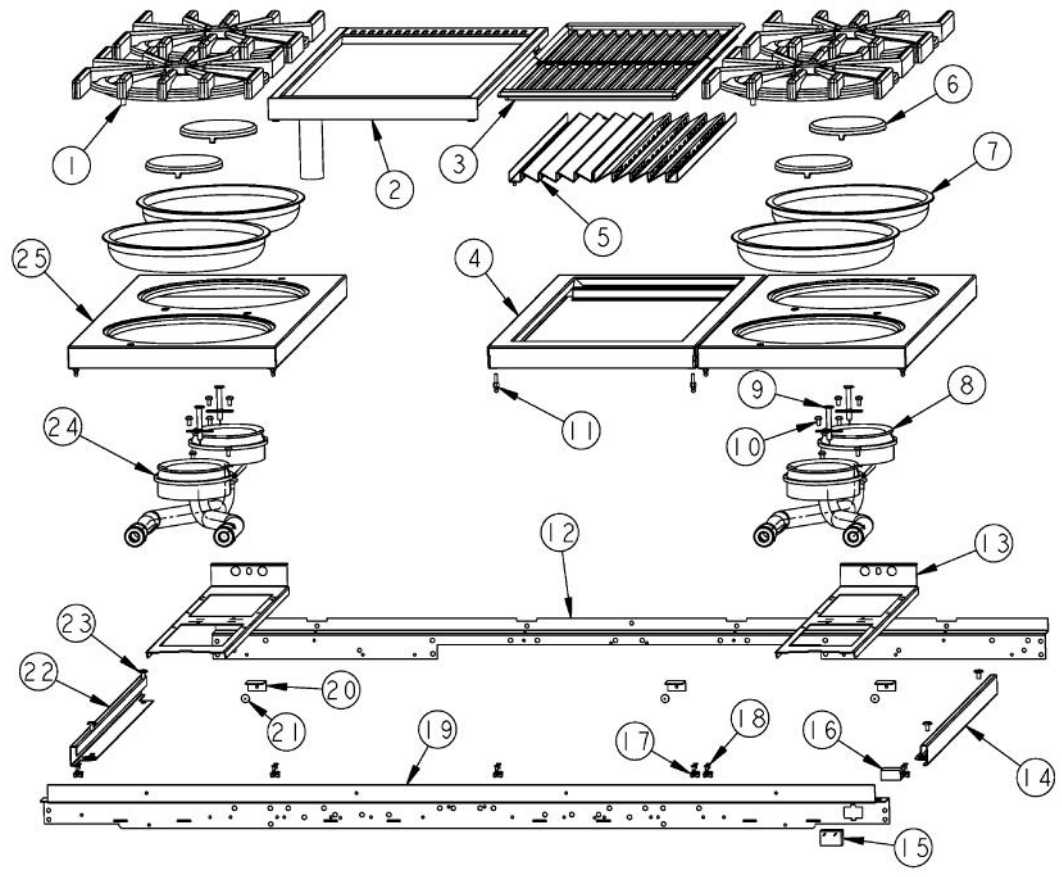

Ref #	Part Number	Qty.	Description
1	G3001584		LANDING LGD 48
2	PA070001		PRESSURE REGULATOR (NAT.)
3	PA050115		UNIVERSAL 48 MANIFOLD
4	PB030007		SHUT OFF VALVE
5	PB010264		GRIDDLE THERMOSTAT
6	PA010159		SUB TO 003536-000 - RANGE GRILL VALVE
7	PA010012		ROPER PLUG
8	PA020058		IRIS SINGLE SPARK MODULE
9	PA010157		SUB TO 003515-000 - RANGE TOP BURNER VALVE
10	PD010003		10-24 X 1/2 PH.TR.HD.SERD.M.S.
11	PD030005		SELF RETAINING NUT
12	PD020002		10 X 1/2 PH.TR.HD.SMS.
13	A1001138		MANIFOLD BRKT
14	PD010012		VALVE BOLT 1/4-20 UNC-2B 5/16 M.S.
15	PB010208		BEZEL, CHROME PLATE
	PB010209		BEZEL BRASS
16	PD020033		SRW-NO.10-24X1/2T(23)PH.WFR HD (NKL)
17	PD020067		NO.6 X 3/8 PAN PHIL. TEK SS
18	PB010206		VGSC,VGRC,VGRT TOP BURNER KNOB(BK)
	PB010207		VGSC,VGRC,VGRT TOP BURNER KNOB(WH)
19	PA010122		VGRC/IC/RT GRILL KNOB (BK)
	PA010123		VGRC/IC/RT GRILL KNOB (WH)
20	PD020006		NO.6-32 X 1/4 PH.PAN HD. T(F)
21	PB010103		GRIDDLE KNOB N/S XBKX
	PB010104		GRIDDLE KNOB N/S XWHX
22	PE050023		OVEN IND. LIGHT (LENS & BEZEL)
23	PE010142		3 LOGO XBKXXCHROME
	PE010143		3 LOGO BK/BR
	PE010144		3 LOGO XWHXCHROME
	PE010145		LOGO - WH / BR
24	B9202379		CTRL PAN- (VGRT480-4GQ )XSLK SCRX
	C9202379AL		CONTROL PANEL VGRT480-4GQ XALX SILK SCR
	C9202379BK		CTRL PAN- XBKX (VGRT480-4GQ )XSLK
	C9202379BT		CONTROL PANEL VGRT480-4GQ XBTX SILK SCR
	C9202379BU		CONTROL PANEL VGRT480-4GQ XBUX SILK SCR
	C9202379CB		CONTROL PANEL VGRT480-4GQ XCBX SILK SCR
	C9202379EP		CONTROL PANEL VGRT480-4GQ XEPX SILK SCR
	C9202379FG		CONTROL PANEL VGRT480-4GQ XFGX SILK SCR
	C9202379GG		CONTROL PANEL VGRT480-4GQ XGGX SILK SCR
	C9202379LE		CONTROL PANEL VGRT480-4GQ XLEX SILK SCR
	C9202379MJ		CONTROL PANEL VGRT480-4GQ XMJX SILK SCR
	C9202379SG		CONTROL PANEL VGRT480-4GQ XSGX SILK SCR
	C9202379VB		CONTROL PANEL VGRT480-4GQ XVBX SILK SCR
	C9202379WH		CTRL PAN- XWHX (VGRT480-4GQ )XSLK S
25	PD030006		CAPPED WASHER PAL NUT
26	PE050024		OVEN IND. LIGHT (LIGHT HOUSING)