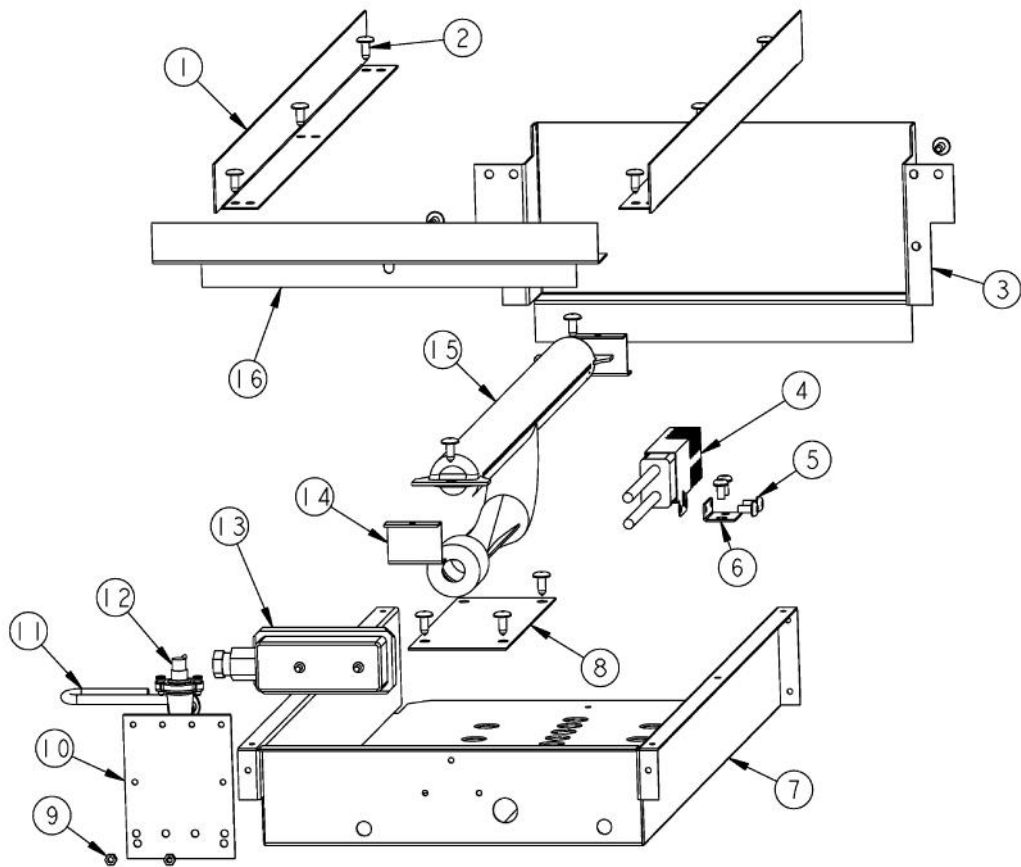

Ref #	Part Number	Qty.	Description
1	A2002896		GRIDDLE BOX EXTENSION (LH / RH)
2	PD020002		10 X 1/2 PH.TR.HD.SMS.
3	A2002899		GRIDDLE FLUE BOX
4	PB040001		IGNITOR - (ALL RANGES)
5	PD020044		NO.8-32 X 1/4 PH. TR. HD. M.S.
6	A2001300		GRIDDLE IGNITOR BRKT
7	A2007610		GRIDDLE BOX - VGIC4854G
8	A1001636		GRIDDLE VENTURI COVER
9	PD030012		6-32 HEX NUT
10	A1001198		THERMAL VALVE BRKT
11	PB020116		TUBING - 10 FLEXIBLE 12 & 24
12	PB030007		SHUT OFF VALVE
13	PB010004		SINGLE SAFETY VALVE (NAT. GRIDDLE)
14	A2002847		SUPT-GRIDDLE BURNER
15	PB020077		GRIDDLE BURNER
16	A2002898		GRIDDLE BOX EXTENSION FRONT