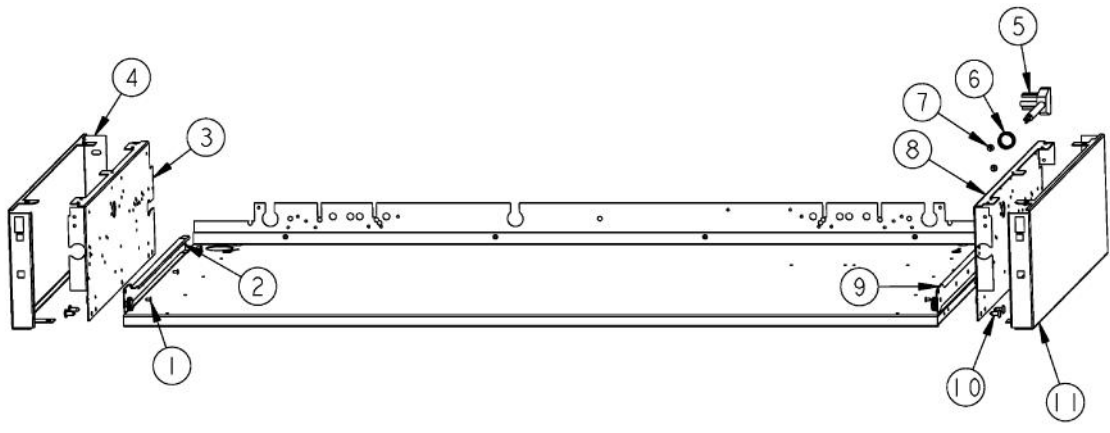

Ref #	Part Number	Qty.	Description
1	PC040010		POP RIVET
2	PK000007		DRIP TRAY GUIDE - LH (VGRT)
3	A2001912		BURNER BOX SIDE LH
4	B2001920		SIDE PANEL-LH (VGRT)
5	PE070128		SUPPLY CORD (VGRT/SC/SS/RC)
6	PD040005		SNAP BUSHING - 7/8
7	PD020010		10 X 3/8 GREEN GROUNDING SCREW
8	A2001911		BURNER BOX SIDE RH
9	PK000008		DRIP TRAY GUIDE - RH
10	PD020002		10 X 1/2 PH.TR.HD.SMS.
11	B2001919		SIDE PANEL-RH (VGRT)