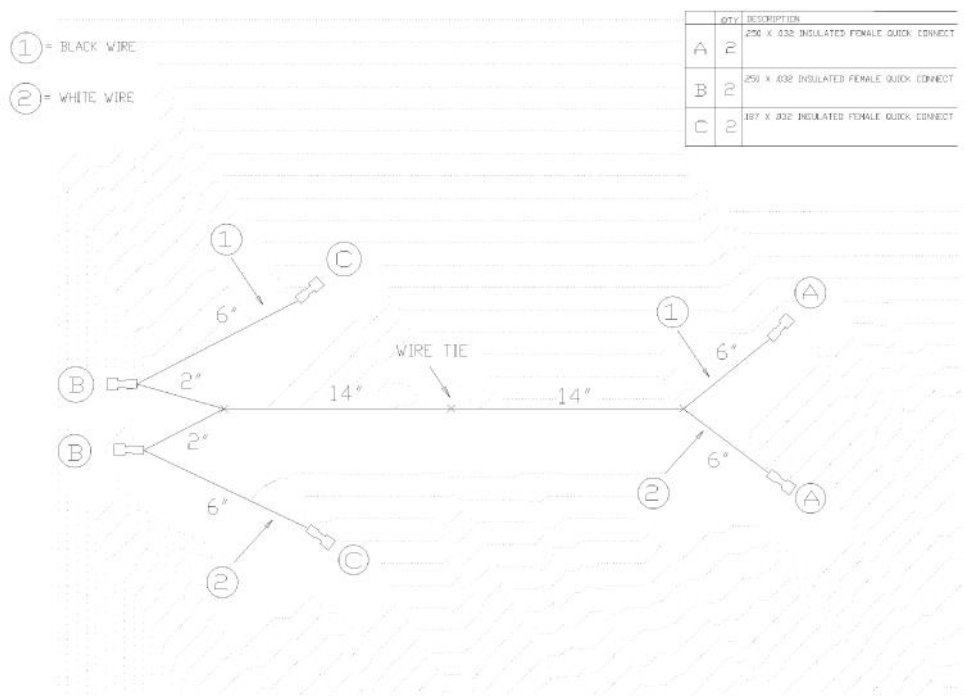

Ref #	Part Number	Qty.	Description
1	PC040010		POP RIVET
2	PK000007		DRIP TRAY GUIDE - LH (VGRT)
3	A2001912		BURNER BOX SIDE LH
4	B2001920		SIDE PANEL-LH (VGRT)
5	PE070128		SUPPLY CORD (VGRT/SC/SS/RC)
6	PD040005		SNAP BUSHING - 7/8
7	PD020010		10 X 3/8 GREEN GROUNDING SCREW
8	A2001911		BURNER BOX SIDE RH
9	PK000008		DRIP TRAY GUIDE - RH
10	PD020002		10 X 1/2 PH.TR.HD.SMS.
11	B2001919		SIDE PANEL-RH (VGRT)

Ref #	Part Number	Qty.	Description
1	PK000008		DRIP TRAY GUIDE - RH
2	PD020049		NO.10 X 1 1/4 PH. PAN HD. T(A)
3	PD040028		BUSHING(.194ID/.750OD/.750LONG)
4	A20010693		DRIP TRAY HANDLE BACK 48
5	PD040004		GROMMET BUMPER
6	G30010697		DRIP TRAY HANDLE ASSY 48
	G93011461PVD		DRIP TRAY HANDLE ASSY 48 PVD
7	PK000007		DRIP TRAY GUIDE - LH (VGRT)
8	PC040010		POP RIVET
9	G30013336		48 DRIP TRAY ASSY. 6Q &4GQ
10	PB080061		GREASE PAN

Ref #	Part Number	Qty.	Description
1	000647-000		IRIS IGNITOR WIRE, FRONT BURNER
2	000648-000		IRIS IGNITOR WIRE, BACK BURNER

1

Ref #	Part Number	Qty.	Description
1	000649-000		IRIS IGNITOR WIRE, GRILL

Ref #	Part Number	Qty.	Description
1	000837-000		VGRT SUPPLY CORD JUMPER

1

Ref #	Part Number	Qty.	Description
1	000878-000		IRIS POWER JUMPER W/GRIDDLE

1

Ref #	Part Number	Qty.	Description
1	000879-000		GRIDDLE HARNESS W/IRIS

1

Ref #	Part Number	Qty.	Description
1	PE070891		IRIS HARNESS - 48