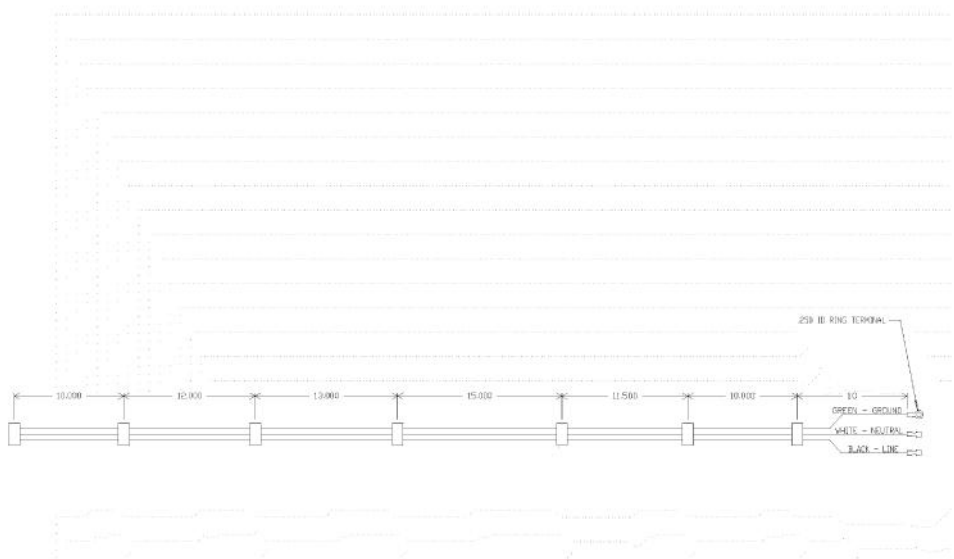

Ref #	Part Number	Qty.	Description
1	PK000008		DRIP TRAY GUIDE - RH
2	PD020049		NO.10 X 1 1/4 PH. PAN HD. T(A)
3	PD040028		BUSHING(.194ID/.750OD/.750LONG)
4	A20010693		DRIP TRAY HANDLE BACK 48
5	PD040004		GROMMET BUMPER
6	G30010697		DRIP TRAY HANDLE ASSY 48
	G93011461PVD		DRIP TRAY HANDLE ASSY 48 PVD
7	PK000007		DRIP TRAY GUIDE - LH (VGRT)
8	PC040010		POP RIVET
9	G30013336		48 DRIP TRAY ASSY. 6Q &4GQ
10	PB080061		GREASE PAN

1