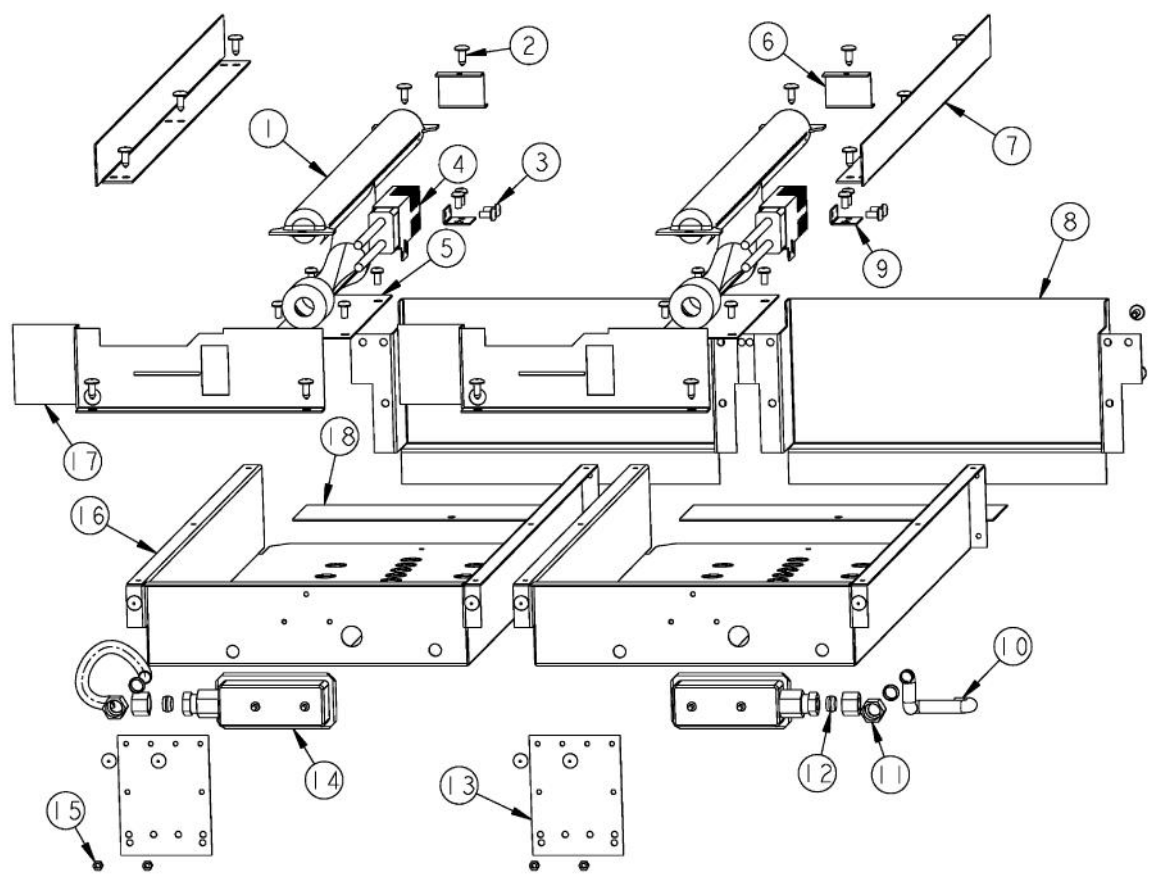

Ref #	Part Number	Qty.	Description
1	PB050077		GRILL BURNER
2	PD020002		10 X 1/2 PH.TR.HD.SMS.
3	PD020004		10X3/8PH.HD.TYPE 25 REPL PD040125
4	PB040001		IGNITOR - (ALL RANGES)
5	A1001636		GRIDDLE VENTURI COVER
6	A2002847		SUPT-GRIDDLE BURNER
7	A2002896		GRIDDLE BOX EXTENSION (LH / RH)
8	A2002899		GRIDDLE FLUE BOX
9	A2001300		GRIDDLE IGNITOR BRKT
10	PB020116		TUBING - 10 FLEXIBLE 12 & 24
11	PB040051		3/8CC FEMALE COMP. FITTING
12	PB040049		3/8 XBRX FERRULE (FOR 3/8CC FEMALE
13	A1001198		THERMAL VALVE BRKT
14	PB010004		SINGLE SAFETY VALVE (NAT. GRIDDLE)
15	PD030012		6-32 HEX NUT
16	A2007610		GRIDDLE BOX - VGIC4854G
17	A2002001		GRIDDLE HEAT BAFFLE - SLOT SUPT
18	A1008475		GRIDDLE FLUE DIVERTER