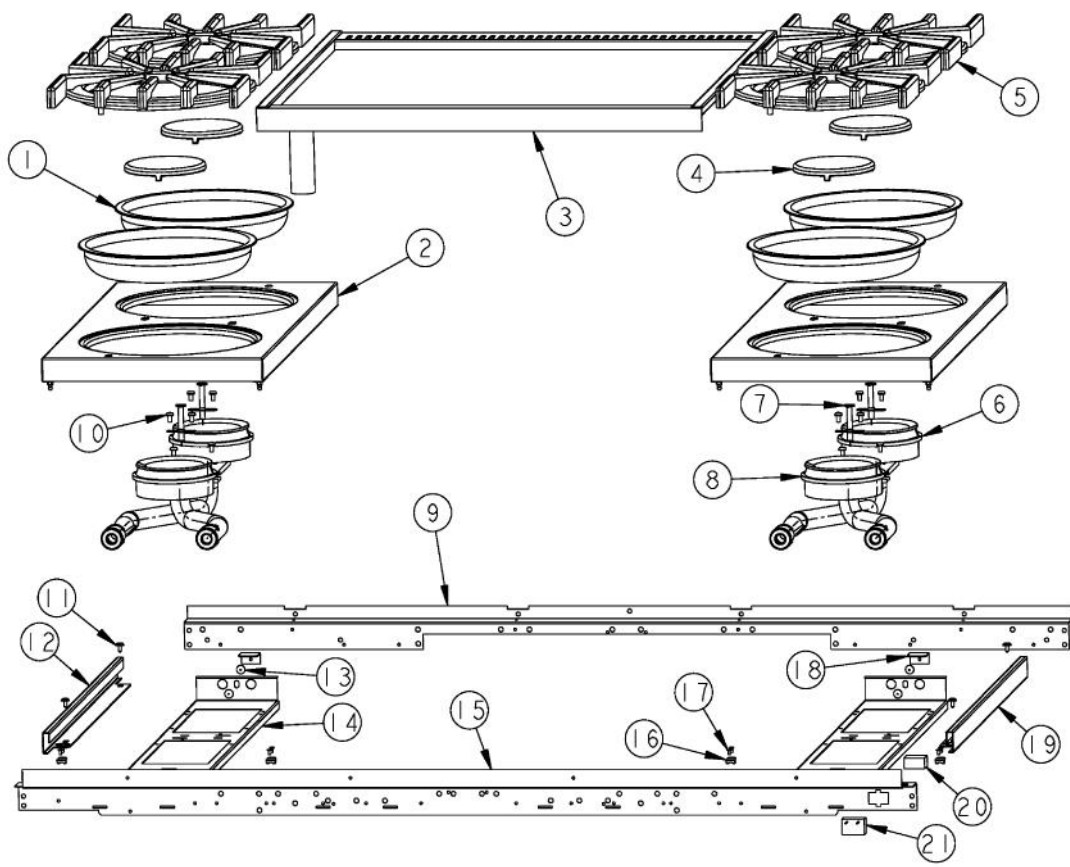

Ref #	Part Number	Qty.	Description
1	G3001584		LANDING LGD 48
2	PD030005		SELF RETAINING NUT
3	PD020002		10 X 1/2 PH.TR.HD.SMS.
4	A1001138		MANIFOLD BRKT
5	PD040005		SNAP BUSHING - 7/8
6	PD010003		10-24 X 1/2 PH.TR.HD.SERD.M.S.
7	PA010157		SUB TO 003515-000 - RANGE TOP BURNER VALVE
8	PA020058		IRIS SINGLE SPARK MODULE
9	PB010264		GRIDDLE THERMOSTAT
10	PA010012		ROPER PLUG
11	PB030007		SHUT OFF VALVE
12	PA070001		PRESSURE REGULATOR (NAT.)
13	PA050115		UNIVERSAL 48 MANIFOLD
14	B9201580		CTRL PAN-(VGRT48-4G) XSLK SCRX
	C9201580AL		CONTROL PANEL VGRT480-4G XALX SILK SCR
	C9201580BK		CTRL PAN - (VGRT480-4G)XSLK SCRX
	C9201580BT		CONTROL PANEL VGRT480-4G XBTX SILK SCR
	C9201580BU		CONTROL PANEL VGRT480-4G XBUX SILK SCR
	C9201580CB		CONTROL PANEL VGRT480-4G XCBX SILK SCR
	C9201580EP		CONTROL PANEL VGRT480-4G XEPX SILK SCR
	C9201580FG		CONTROL PANEL VGRT480-4G XFGX SILK SCR
	C9201580GG		CONTROL PANEL VGRT480-4G XGGX SILK SCR
	C9201580LE		CONTROL PANEL VGRT480-4G XLEX SILK SCR
	C9201580MJ		CONTROL PANEL VGRT480-4G XMJX SILK SCR
	C9201580SG		CONTROL PANEL VGRT480-4G XSGX SILK SCR
	C9201580VB		CONTROL PANEL VGRT480-4G XVBX SILK SCR
	C9201580WH		CTRL PAN - (VGRT480-4G)XSLK SCRX
15	PD010012		VALVE BOLT 1/4-20 UNC-2B 5/16 M.S.
16	PD030006		CAPPED WASHER PAL NUT
17	PE010142		3 LOGO XBKXXCHROME
	PE010143		3 LOGO BK/BR
	PE010144		3 LOGO XWHXCHROME
	PE010145		LOGO - WH / BR
18	PD020006		NO.6-32 X 1/4 PH.PAN HD. T(F)
19	PE050023		OVEN IND. LIGHT (LENS & BEZEL)
20	PB010103		GRIDDLE KNOB N/S XBKX
	PB010104		GRIDDLE KNOB N/S XWHX
21	PB010206		VGSC,VGRC,VGRT TOP BURNER KNOB(BK)
	PB010207		VGSC,VGRC,VGRT TOP BURNER KNOB(WH)
22	PD020067		NO.6 X 3/8 PAN PHIL. TEK SS
23	PB010208		BEZEL, CHROME PLATE
	PB010209		BEZEL BRASS
24	PD020033		SRW-NO.10-24X1/2T(23)PH.WFR HD (NKL)
25	PE050024		OVEN IND. LIGHT (LIGHT HOUSING)