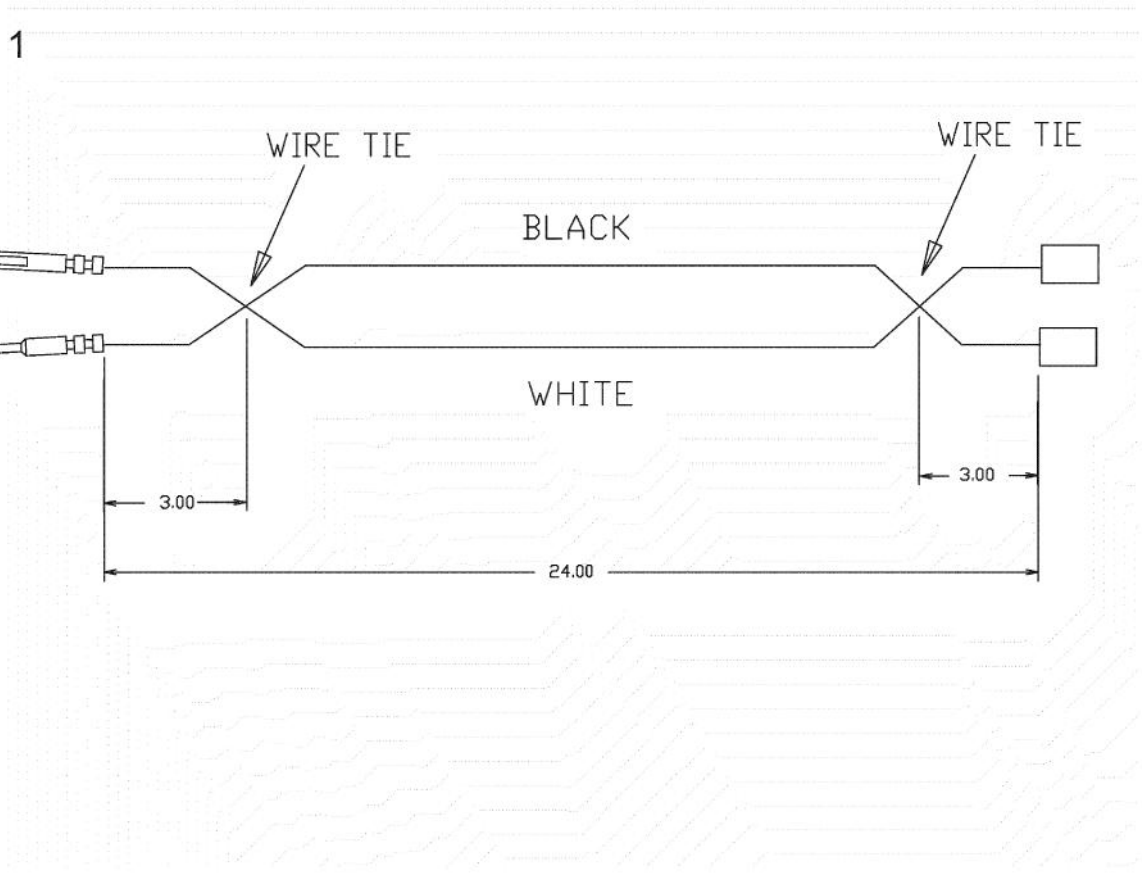

Ref #	Part Number	Qty.	Description
1	PC040010		POP RIVET
2	PK000007		DRIP TRAY GUIDE - LH (VGRT)
3	A2001912		BURNER BOX SIDE LH
4	B2001920		SIDE PANEL-LH (VGRT)
5	PE070128		SUPPLY CORD (VGRT/SC/SS/RC)
6	PD040005		SNAP BUSHING - 7/8
7	PD020010		10 X 3/8 GREEN GROUNDING SCREW
8	A2001911		BURNER BOX SIDE RH
9	PK000008		DRIP TRAY GUIDE - RH
10	PD020002		10 X 1/2 PH.TR.HD.SMS.
11	B2001919		SIDE PANEL-RH (VGRT)

Ref #	Part Number	Qty.	Description
1	PK000008		DRIP TRAY GUIDE - RH
2	PD020049		NO.10 X 1 1/4 PH. PAN HD. T(A)
3	PD040028		BUSHING(.194ID/.750OD/.750LONG)
4	A20010693		DRIP TRAY HANDLE BACK 48
5	PD040004		GROMMET BUMPER
6	G30010697		DRIP TRAY HANDLE ASSY 48
	G93011461PVD		DRIP TRAY HANDLE ASSY 48 PVD
7	PK000007		DRIP TRAY GUIDE - LH (VGRT)
8	PC040010		POP RIVET
9	G30013336		48 DRIP TRAY ASSY. 6Q &4GQ
10	PB080061		GREASE PAN

1

Ref #	Part Number	Qty.	Description
1	PE070891		IRIS HARNESS - 48

Ref #	Part Number	Qty.	Description
1	000647-000		IRIS IGNITOR WIRE, FRONT BURNER
2	000648-000		IRIS IGNITOR WIRE, BACK BURNER

Ref #	Part Number	Qty.	Description
1	000837-000		VGRT SUPPLY CORD JUMPER (BEFORE 10/4/11)
NI	027347-000		SUPPLY CORD JUMPER (ON OR AFTER 10/4/11)