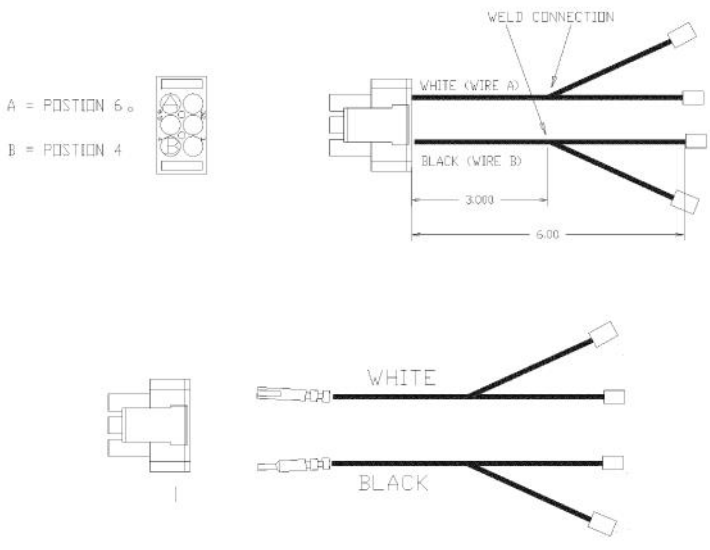

Ref #	Part Number	Qty.	Description
1	PC040010		POP RIVET
2	PK000007		DRIP TRAY GUIDE - LH (VGRT)
3	A2001912		BURNER BOX SIDE LH
4	B2001920		SIDE PANEL-LH (VGRT)
5	PE070128		SUPPLY CORD (VGRT/SC/SS/RC)
6	PD040005		SNAP BUSHING - 7/8
7	PD020010		10 X 3/8 GREEN GROUNDING SCREW
8	A2001911		BURNER BOX SIDE RH
9	PK000008		DRIP TRAY GUIDE - RH
10	PD020002		10 X 1/2 PH.TR.HD.SMS.
11	B2001919		SIDE PANEL-RH (VGRT)

Ref #	Part Number	Qty.	Description
1	PK000008		DRIP TRAY GUIDE - RH
2	PD020049		NO.10 X 1 1/4 PH. PAN HD. T(A)
3	PD040028		BUSHING(.194ID/.750OD/.750LONG)
4	A20010693		DRIP TRAY HANDLE BACK 48
5	PD040004		GROMMET BUMPER
6	G30010697		DRIP TRAY HANDLE ASSY 48
	G93011461PVD		DRIP TRAY HANDLE ASSY 48 PVD
7	PK000007		DRIP TRAY GUIDE - LH (VGRT)
8	PC040010		POP RIVET
9	G30013336		48 DRIP TRAY ASSY. 6Q &4GQ
10	PB080061		GREASE PAN

1

Ref #	Part Number	Qty.	Description
1	PE070891		IRIS HARNESS - 48

Ref #	Part Number	Qty.	Description
1	000647-000		IRIS IGNITOR WIRE, FRONT BURNER
2	000648-000		IRIS IGNITOR WIRE, BACK BURNER

Ref #	Part Number	Qty.	Description
1	000837-000		VGRT SUPPLY CORD JUMPER (BEFORE 10/4/11)
NI	027347-000		SUPPLY CORD JUMPER (ON OR AFTER 10/4/11)

1

Ref #	Part Number	Qty.	Description
1	000878-000		IRIS POWER JUMPER W/GRIDDLE

Ref #	Part Number	Qty.	Description
1	002666-000		VGRT48-4G, GRIDDLE HARNESS W/IRIS

*No Image
Available*

Ref #	Part Number	Qty.	Description
-------	-------------	------	-------------
