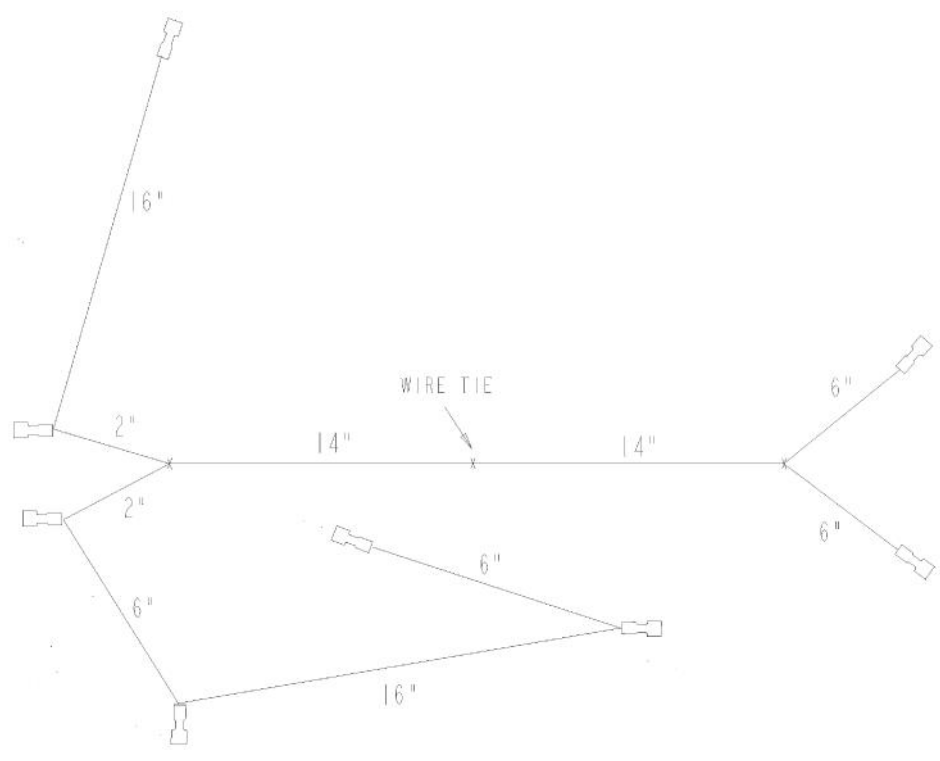

Ref #	Part Number	Qty.	Description
1	PC040010		POP RIVET
2	PK000007		DRIP TRAY GUIDE - LH (VGRT)
3	A2001912		BURNER BOX SIDE LH
4	B2001920		SIDE PANEL-LH (VGRT)
5	PE070128		SUPPLY CORD (VGRT/SC/SS/RC)
6	PD040005		SNAP BUSHING - 7/8
7	PD020010		10 X 3/8 GREEN GROUNDING SCREW
8	A2001911		BURNER BOX SIDE RH
9	PK000008		DRIP TRAY GUIDE - RH
10	PD020002		10 X 1/2 PH.TR.HD.SMS.
11	B2001919		SIDE PANEL-RH (VGRT)

Ref #	Part Number	Qty.	Description
1	PK000008		DRIP TRAY GUIDE - RH
2	PD020049		NO.10 X 1 1/4 PH. PAN HD. T(A)
3	PD040028		BUSHING(.194ID/.750OD/.750LONG)
4	A20010693		DRIP TRAY HANDLE BACK 48
5	PD040004		GROMMET BUMPER
6	G30010697		DRIP TRAY HANDLE ASSY 48
	G93011461PVD		DRIP TRAY HANDLE ASSY 48 PVD
7	PK000007		DRIP TRAY GUIDE - LH (VGRT)
8	PC040010		POP RIVET
9	G30013336		48 DRIP TRAY ASSY. 6Q &4GQ
10	PB080061		GREASE PAN

1

Ref #	Part Number	Qty.	Description
1	PE070891		IRIS HARNESS - 48

Ref #	Part Number	Qty.	Description
1	000647-000		IRIS IGNITOR WIRE, FRONT BURNER
2	000648-000		IRIS IGNITOR WIRE, BACK BURNER

Ref #	Part Number	Qty.	Description
1	000837-000		VGRT SUPPLY CORD JUMPER (BEFORE 10/4/11)
NI	027347-000		SUPPLY CORD JUMPER (ON OR AFTER 10/4/11)

1

Ref #	Part Number	Qty.	Description
1	000878-000		IRIS POWER JUMPER W/GRIDDLE

Ref #	Part Number	Qty.	Description
1	002666-000		VGRT48-4G, GRIDDLE HARNESS W/IRIS

*No Image
Available*

Ref #	Part Number	Qty.	Description
-------	-------------	------	-------------
