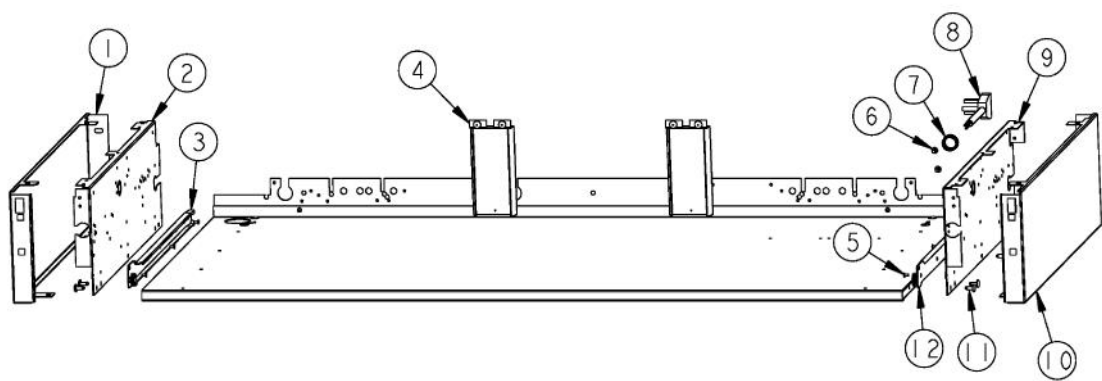

Ref #	Part Number	Qty.	Description
1	B2001920		SIDE PANEL-LH (VGRT)
2	A2001912		BURNER BOX SIDE LH
3	PK000007		DRIP TRAY GUIDE - LH (VGRT)
4	A2001179		BACK SUPT (VGRT)
5	PC040010		POP RIVET
6	PD020010		10 X 3/8 GREEN GROUNDING SCREW
7	PD040005		SNAP BUSHING - 7/8
8	PE070128		SUPPLY CORD (VGRT/SC/SS/RC)
9	A2001911		BURNER BOX SIDE RH
10	B2001919		SIDE PANEL-RH (VGRT)
11	PD020002		10 X 1/2 PH.TR.HD.SMS.
12	PK000008		DRIP TRAY GUIDE - RH