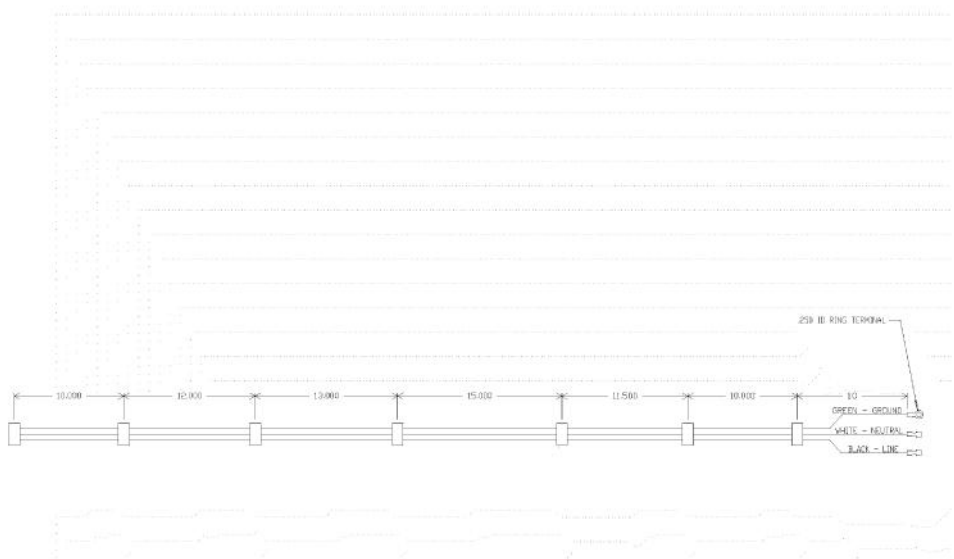

Ref #	Part Number	Qty.	Description
1	PK000008		DRIP TRAY GUIDE - RH
2	PD020049		NO.10 X 1 1/4 PH. PAN HD. T(A)
3	PD040028		BUSHING(.194ID/.750OD/.750LONG)
4	A20010693		DRIP TRAY HANDLE BACK 48
5	PD040004		GROMMET BUMPER
6	G30010697		DRIP TRAY HANDLE ASSY 48
	G93011461PVD		DRIP TRAY HANDLE ASSY 48 PVD
7	PK000007		DRIP TRAY GUIDE - LH (VGRT)
8	PC040010		POP RIVET
9	G30013336		48 DRIP TRAY ASSY. 6Q &4GQ
10	PB080061		GREASE PAN

1

Ref #	Part Number	Qty.	Description
1	PE070891		IRIS HARNESS - 48

*No Image
Available*

Ref #	Part Number	Qty.	Description
-------	-------------	------	-------------
