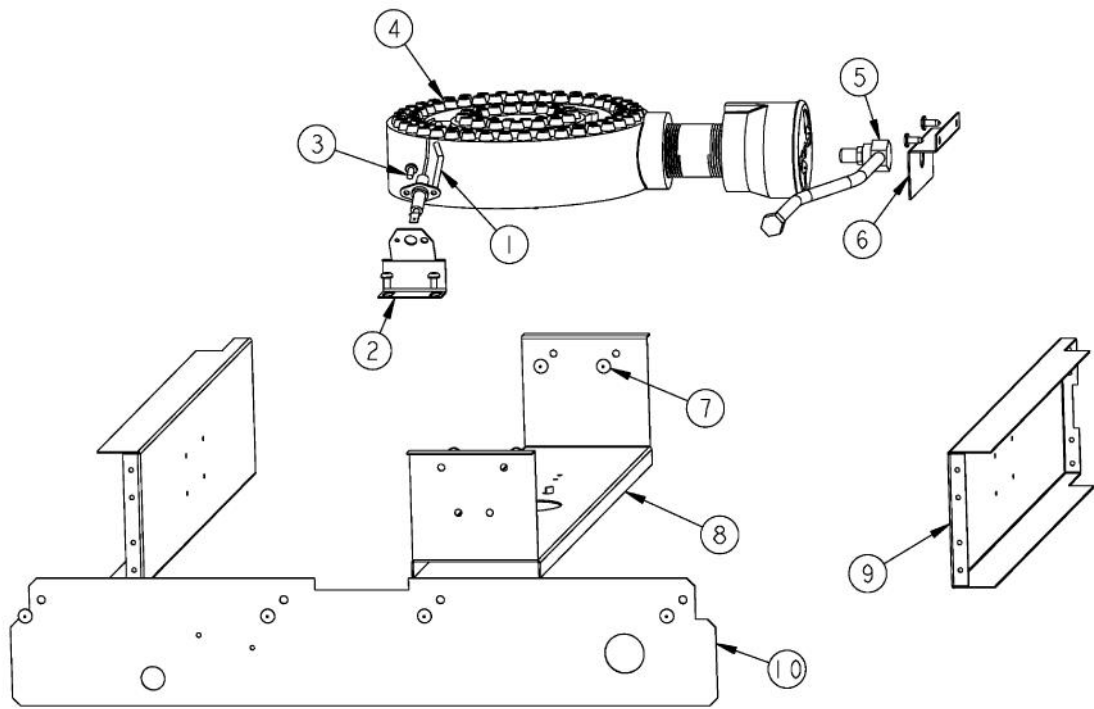

Ref #	Part Number	Qty.	Description
1	PB040160		WOK IGNITER
2	A2004105		SPARK IGNITOR BRKT (24 WOK)
3	PD020004		10X3/8PH.HD.TYPE 25 REPL PD040125
4	G3204100		WOK BURNER ASSY (24 WOK)
5	J5009557		VGRT4804K TUBING
6	A2004107		ORFICE BRKT (24 WOK)
7	PD020002		10 X 1/2 PH.TR.HD.SMS.
8	A2004104		WOK BURNER SUPT (24 WOK)
9	A2009549		WOK SIDE PANEL (VGRT4804K)
10	A1009550		WOK FRONT PANEL (VGRT4804K)