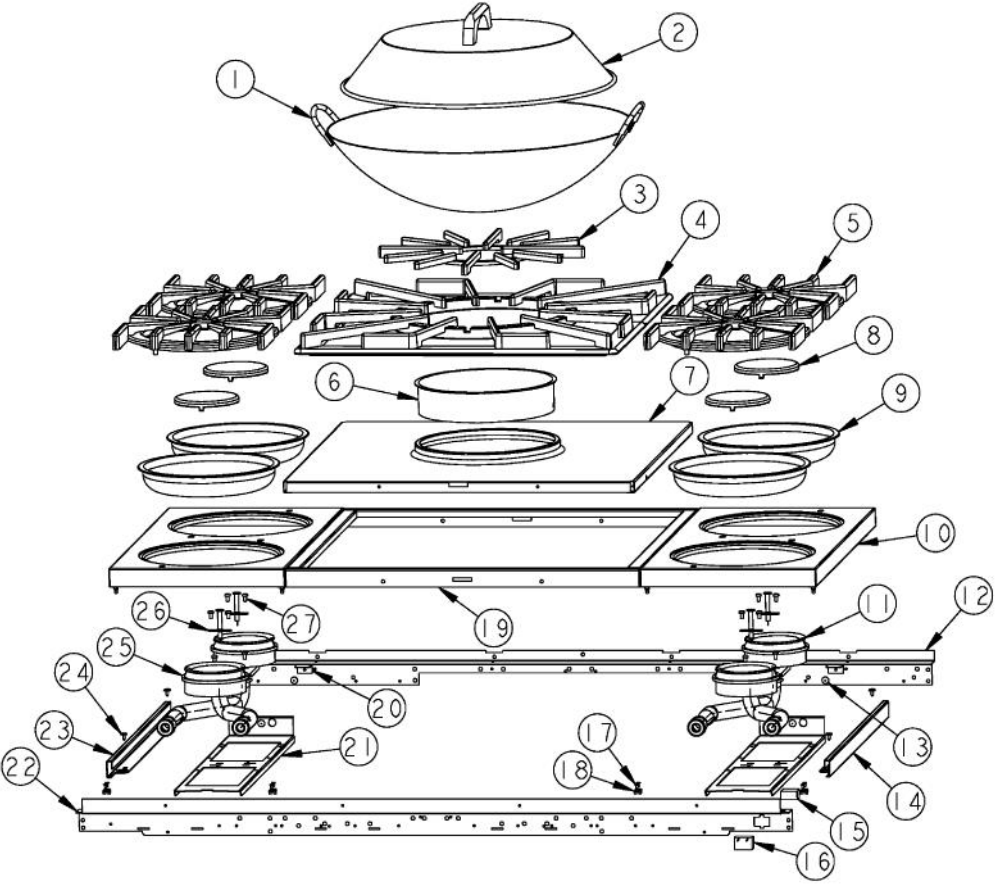

Ref #	Part Number	Qty.	Description
1	G3001584		LANDING LGD 48
2	PA070001		PRESSURE REGULATOR (NAT.)
3	PA010157		SUB TO 003515-000 - RANGE TOP BURNER VALVE
4	PA050115		UNIVERSAL 48 MANIFOLD
5	PD030006		CAPPED WASHER PAL NUT
6	PA010012		ROPER PLUG
7	PA020058		IRIS SINGLE SPARK MODULE
8	PD010012		VALVE BOLT 1/4-20 UNC-2B 5/16 M.S.
9	PA010196		SUB TO 003544-000 - WOK VALVE
10	PD010003		10-24 X 1/2 PH.TR.HD.SERD.M.S.
11	PD040005		SNAP BUSHING - 7/8
12	A1001138		MANIFOLD BRKT
13	PD020002		10 X 1/2 PH.TR.HD.SMS.
14	PD030005		SELF RETAINING NUT
15	PD020033		SRW-NO.10-24X1/2T(23)PH.WFR HD (NKL)
16	PB010208		BEZEL, CHROME PLATE
	PB010209		BEZEL BRASS
17	PD020067		NO.6 X 3/8 PAN PHIL. TEK SS
18	PB010206		VGSC,VGRC,VGRT TOP BURNER KNOB(BK)
	PB010207		VGSC,VGRC,VGRT TOP BURNER KNOB(WH)
19	PA010122		VGRC/IC/RT GRILL KNOB (BK)
	PA010123		VGRC/IC/RT GRILL KNOB (WH)
20	PE010142		3 LOGO XBKXXCHROME
	PE010143		3 LOGO BK/BR
	PE010144		3 LOGO XWHXCHROME
	PE010145		LOGO - WH / BR
21	B9202379		CTRL PAN- (VGRT480-4GQ)XSLK SCRX
	C9202379AL		CONTROL PANEL VGRT480-4GQ XALX SILK SCR
	C9202379BK		CTRL PAN- XBKX (VGRT480-4GQ)XSLK
	C9202379BT		CONTROL PANEL VGRT480-4GQ XBTX SILK SCR
	C9202379BU		CONTROL PANEL VGRT480-4GQ XBUX SILK SCR
	C9202379CB		CONTROL PANEL VGRT480-4GQ XCBX SILK SCR
	C9202379EP		CONTROL PANEL VGRT480-4GQ XEPX SILK SCR
	C9202379FG		CONTROL PANEL VGRT480-4GQ XFGX SILK SCR
	C9202379GG		CONTROL PANEL VGRT480-4GQ XGGX SILK SCR
	C9202379LE		CONTROL PANEL VGRT480-4GQ XLEX SILK SCR
	C9202379MJ		CONTROL PANEL VGRT480-4GQ XMJX SILK SCR
	C9202379SG		CONTROL PANEL VGRT480-4GQ XSGX SILK SCR
	C9202379VB		CONTROL PANEL VGRT480-4GQ XVBX SILK SCR
	C9202379WH		CTRL PAN- XWHX (VGRT480-4GQ)XSLK S