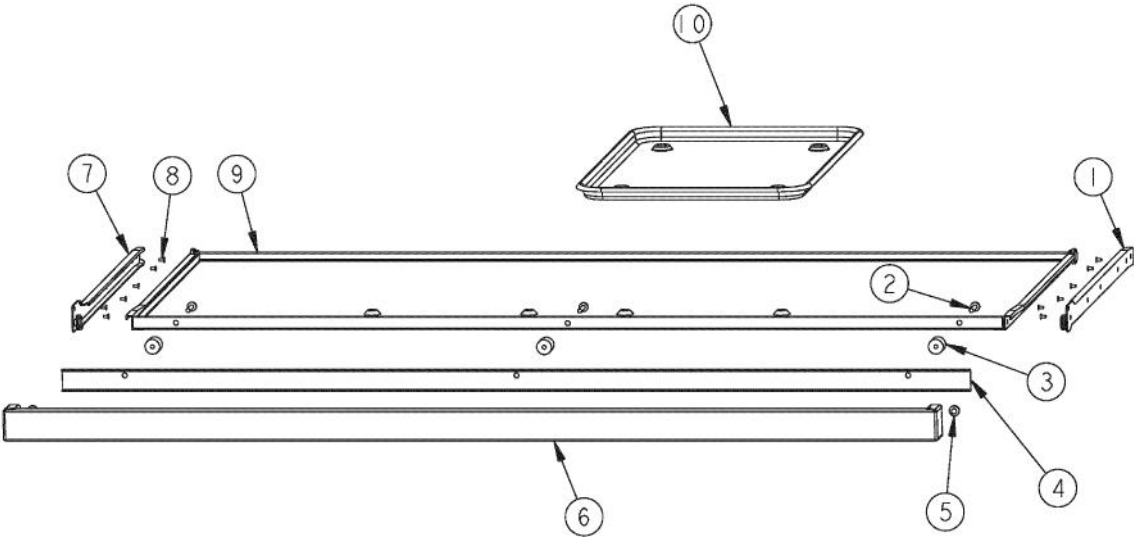

Ref #	Part Number	Qty.	Description
1	PK000008		DRIP TRAY GUIDE - RH
2	PD020049		NO.10 X 1 1/4 PH. PAN HD. T(A)
3	PD040028		BUSHING(.194ID/.750OD/.750LONG)
4	A20010693		DRIP TRAY HANDLE BACK 48
5	PD040004		GROMMET BUMPER
6	G30010697		DRIP TRAY HANDLE ASSY 48
	G93011461PVD		DRIP TRAY HANDLE ASSY 48 PVD
7	PK000007		DRIP TRAY GUIDE - LH (VGRT)
8	PC040010		POP RIVET
9	G30013336		48 DRIP TRAY ASSY. 6Q &4GQ
10	PB080061		GREASE PAN