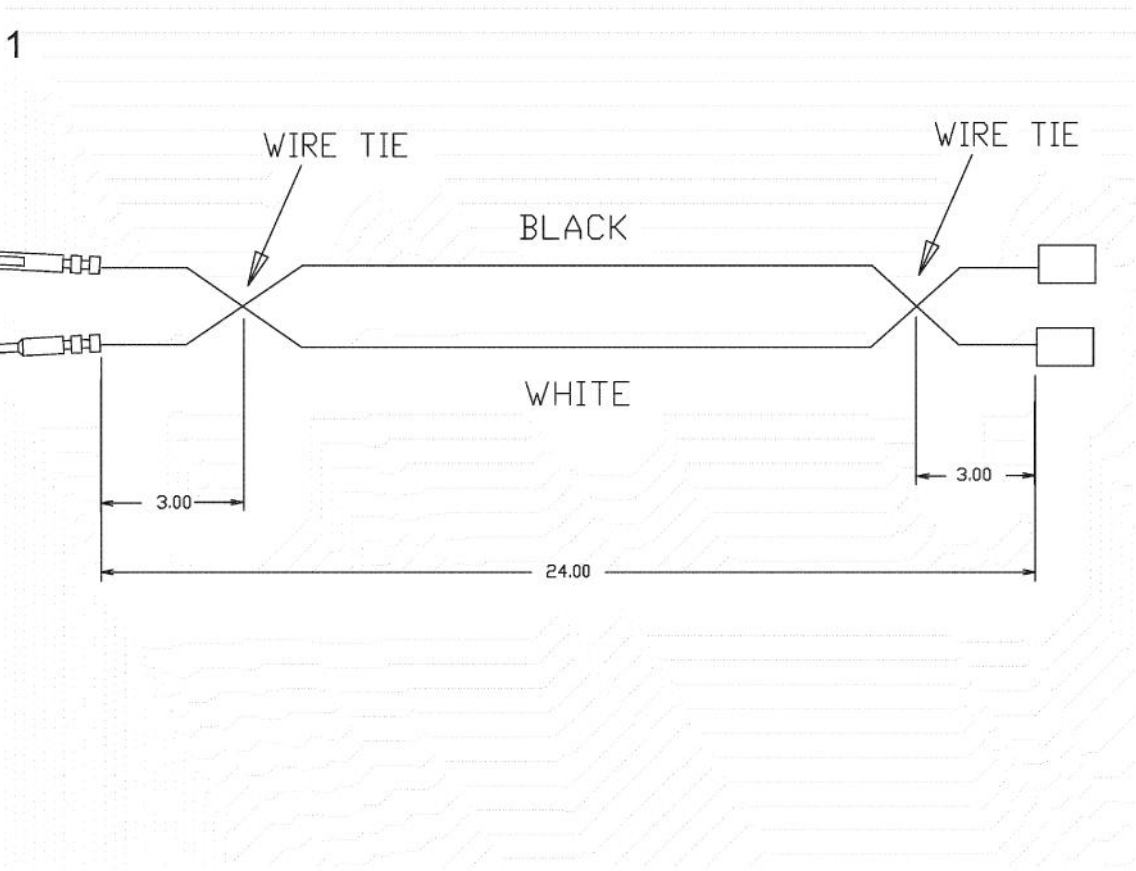

Ref #	Part Number	Qty.	Description
1	000647-000		IRIS IGNITOR WIRE, FRONT BURNER
2	000648-000		IRIS IGNITOR WIRE, BACK BURNER