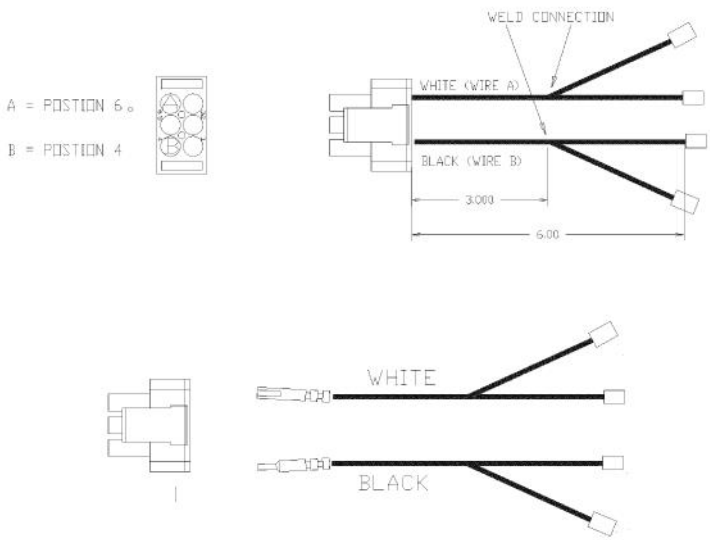

Ref #	Part Number	Qty.	Description
1	000647-000		IRIS IGNITOR WIRE, FRONT BURNER
2	000648-000		IRIS IGNITOR WIRE, BACK BURNER

Ref #	Part Number	Qty.	Description
1	000837-000		VGRT SUPPLY CORD JUMPER (BEFORE 10/4/11)
NI	027347-000		SUPPLY CORD JUMPER (ON OR AFTER 10/4/11)

1

Ref #	Part Number	Qty.	Description
1	000879-000		GRIDDLE HARNESS W/IRIS

1

Ref #	Part Number	Qty.	Description
1	PE070891		IRIS HARNESS - 48

1

Ref #	Part Number	Qty.	Description
1	000878-000		IRIS POWER JUMPER W/GRIDDLE