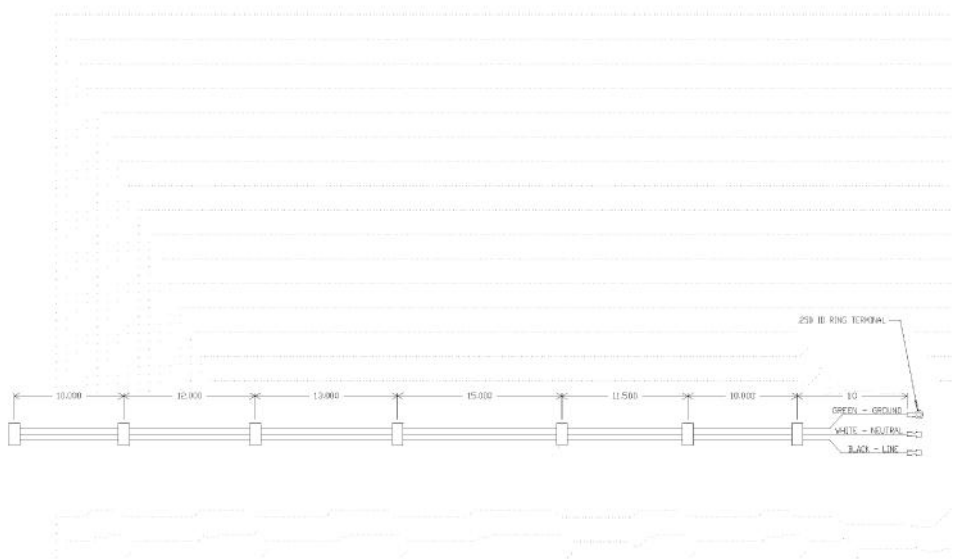

1

Ref #	Part Number	Qty.	Description
1	000879-000		GRIDDLE HARNESS W/IRIS

1

Ref #	Part Number	Qty.	Description
1	PE070891		IRIS HARNESS - 48

1

Ref #	Part Number	Qty.	Description
1	000878-000		IRIS POWER JUMPER W/GRIDDLE