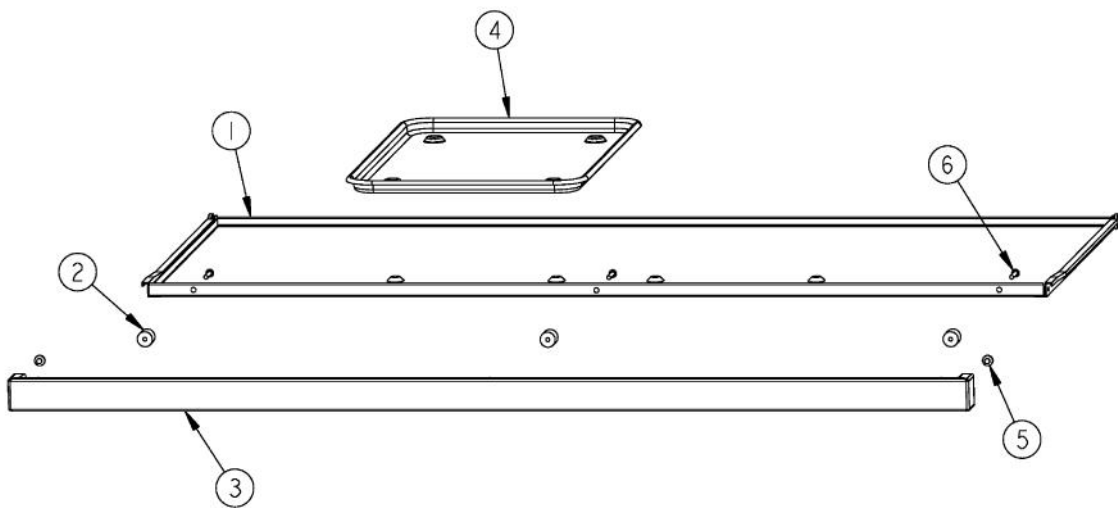

Ref #	Part Number	Qty.	Description
1	G30013336		48 DRIP TRAY ASSY. 6Q &4GQ
2	PD040028		BUSHING(.194ID/.750OD/.750LONG)
3	G30010697		DRIP TRAY HANDLE ASSY 48
	G93011461PVD		DRIP TRAY HANDLE ASSY 48 PVD
4	PB080061		GREASE PAN
5	PD040004		GROMMET BUMPER
6	PD020079		NO.10 X 1 1/4 PH. PAN HD. T(A) NYLOK