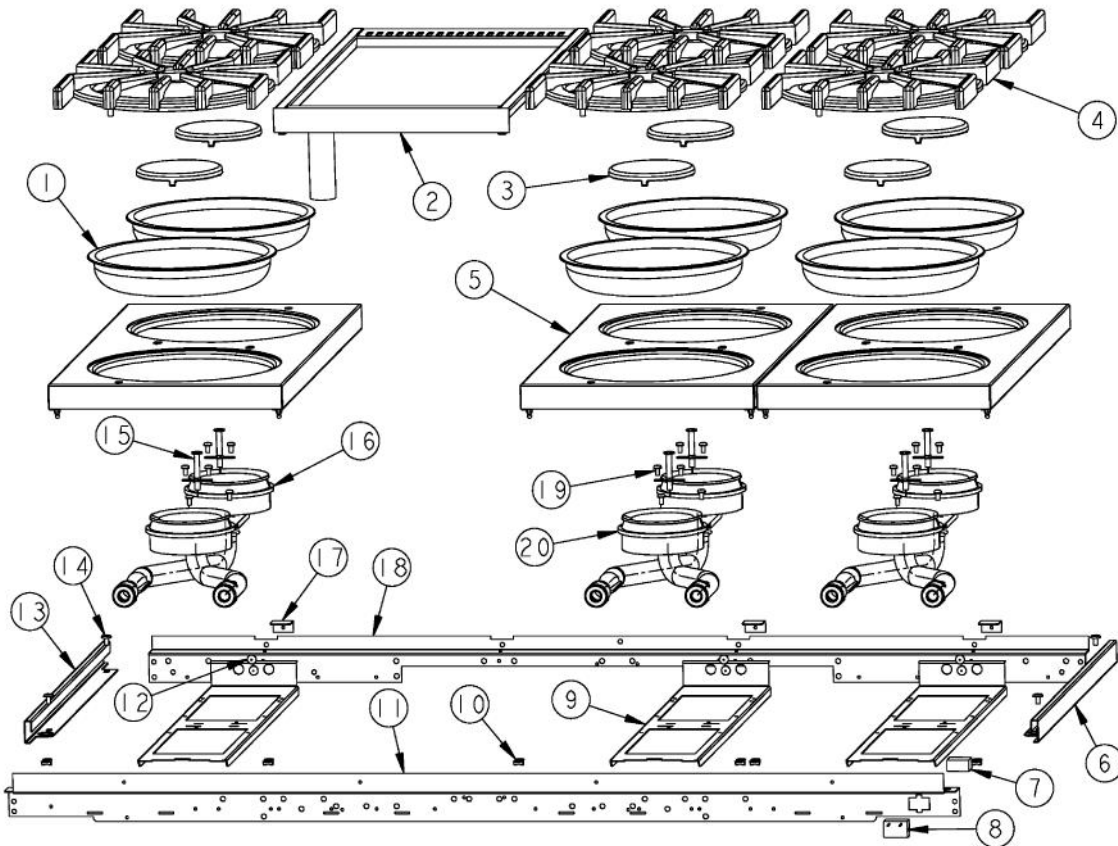

Ref #	Part Number	Qty.	Description
1	G3001584		LANDING LGD 48
2	PD010003		10-24 X 1/2 PH.TR.HD.SERD.M.S.
3	PD030005		SELF RETAINING NUT
4	A1001138		MANIFOLD BRKT
5	PD020002		10 X 1/2 PH.TR.HD.SMS.
6	PD010012		VALVE BOLT 1/4-20 UNC-2B 5/16 M.S.
7	PA050115		UNIVERSAL 48 MANIFOLD
8	PA020058		IRIS SINGLE SPARK MODULE
9	PA010157		SUB TO 003515-000 - RANGE TOP BURNER VALVE
10	PB010264		GRIDDLE THERMOSTAT
11	PB030007		SHUT OFF VALVE
12	PE050024		OVEN IND. LIGHT (LIGHT HOUSING)
13	PD030006		CAPPED WASHER PAL NUT
14	PA070001		PRESSURE REGULATOR (NAT.)
15	PE050023		OVEN IND. LIGHT (LENS & BEZEL)
16	PA010012		ROPER PLUG
17	B9202380		CTRL PAN- (VGRT480-6G)XSLK SCR
	C9202380AL		CONTROL PANEL VGRT480-6G XALX SILK SCR
	C9202380BK		CTRL PAN- XBKX (VGRT480-6G) XSLK SC
	C9202380BT		CONTROL PANEL VGRT480-6G XBTX SILK SCR
	C9202380BU		CONTROL PANEL VGRT480-6G XBUX SILK SCR
	C9202380CB		CONTROL PANEL VGRT480-6G XCBX SILK SCR
	C9202380EP		CONTROL PANEL VGRT480-6G XEPX SILK SCR
	C9202380FG		CONTROL PANEL VGRT480-6G XFGX SILK SCR
	C9202380GG		CONTROL PANEL VGRT480-6G XGGX SILK SCR
	C9202380LE		CONTROL PANEL VGRT480-6G XLEX SILK SCR
	C9202380MJ		CONTROL PANEL VGRT480-6G XMJX SILK SCR
	C9202380SG		CONTROL PANEL VGRT480-6G XSGX SILK SCR
	C9202380VB		CONTROL PANEL VGRT480-6G XVBX SILK SCR
	C9202380WH		CTRL PAN- XWHX (VGRT480-6G)XSLK
18	PE010142		3 LOGO XBKXXCHROME
	PE010143		3 LOGO BK/BR
	PE010144		3 LOGO XWHXCHROME
	PE010145		LOGO - WH / BR
19	PB010103		GRIDDLE KNOB N/S XBKX
	PB010104		GRIDDLE KNOB N/S XWHX
20	PD020006		NO.6-32 X 1/4 PH.PAN HD. T(F)
21	PB010206		VGSC,VGRC,VGRT TOP BURNER KNOB(BK)
	PB010207		VGSC,VGRC,VGRT TOP BURNER KNOB(WH)
22	PD020067		NO.6 X 3/8 PAN PHIL. TEK SS
23	PB010208		BEZEL, CHROME PLATE
	PB010209		BEZEL BRASS
24	PD020033		SRW-NO.10-24X1/2T(23)PH.WFR HD (NKL)