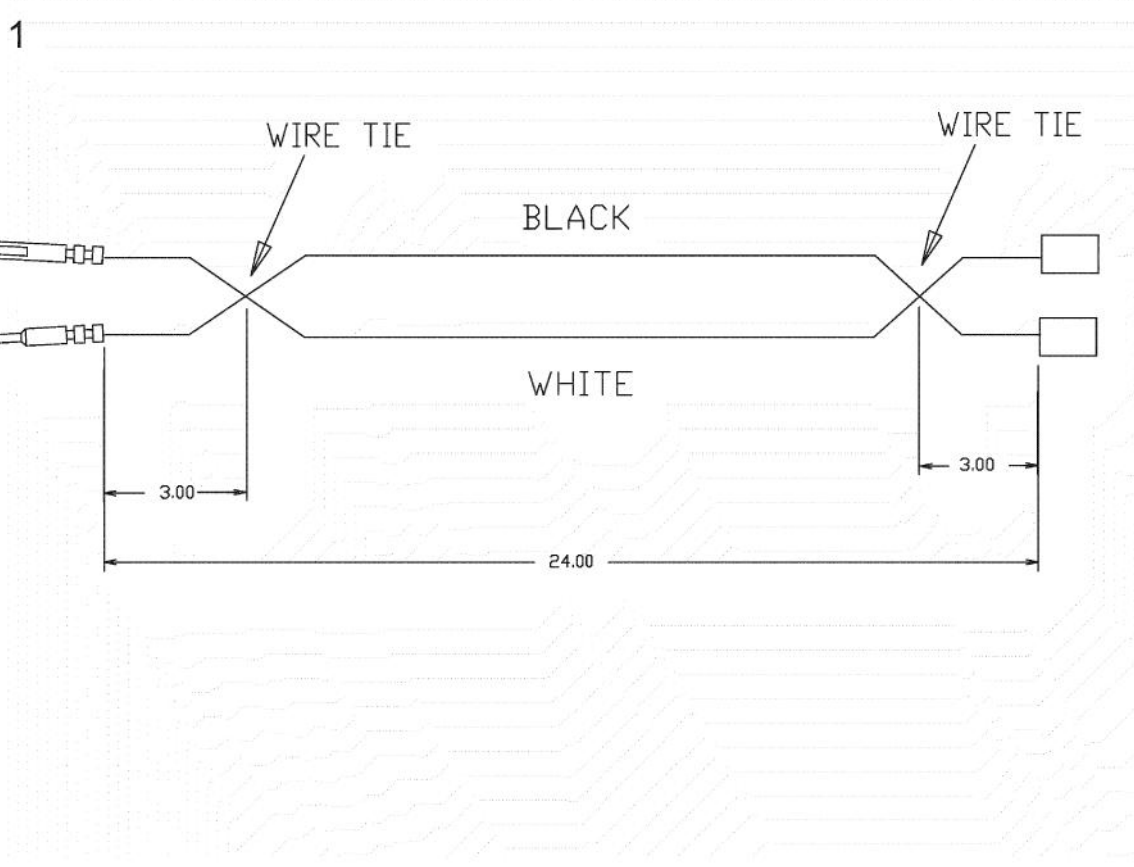

Ref #	Part Number	Qty.	Description
1	000647-000		IRIS IGNITOR WIRE, FRONT BURNER
2	000648-000		IRIS IGNITOR WIRE, BACK BURNER