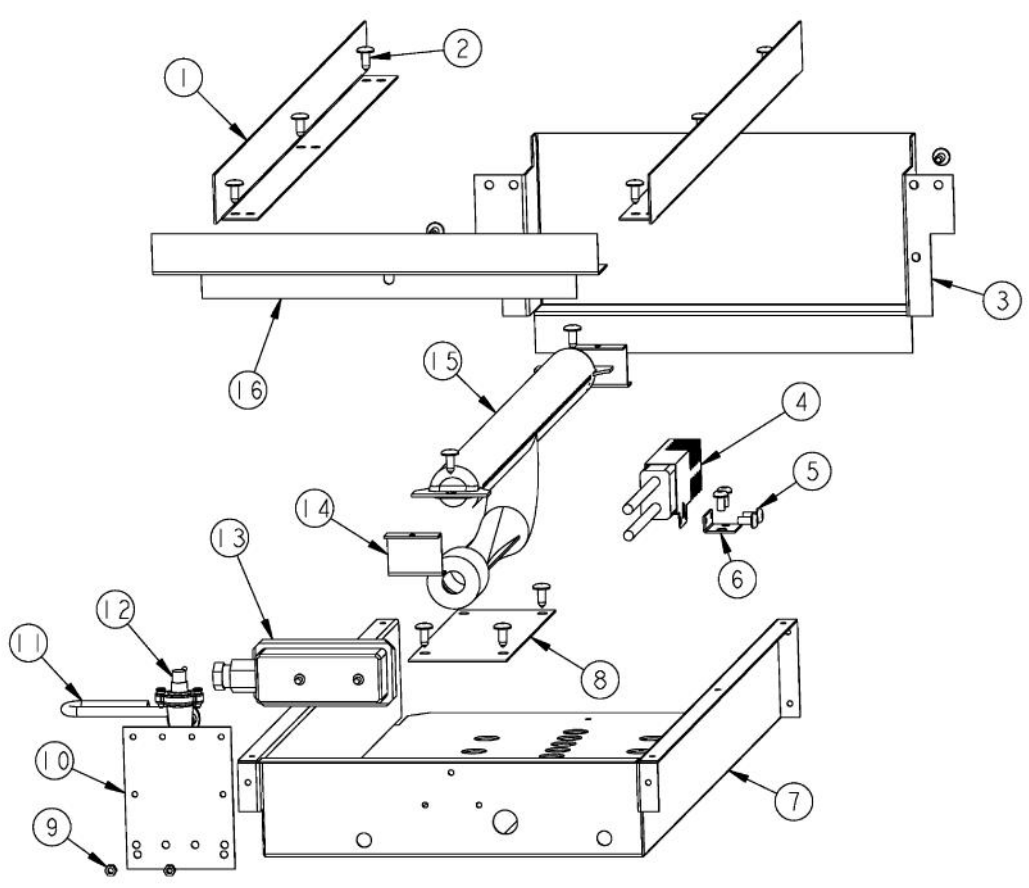

Ref #	Part Number	Qty.	Description
1	A2002896		GRIDDLE BOX EXTENSION (LH / RH)
2	PD020002		10 X 1/2 PH.TR.HD.SMS.
3	A2002899		GRIDDLE FLUE BOX
4	PB040001		IGNITOR - (ALL RANGES)
5	PD020044		NO.8-32 X 1/4 PH. TR. HD. M.S.
6	A2001300		GRIDDLE IGNITOR BRKT
7	A2007610		GRIDDLE BOX - VGIC4854G
8	A1001636		GRIDDLE VENTURI COVER
9	PD030012		6-32 HEX NUT
10	A1001198		THERMAL VALVE BRKT
11	PB020116		TUBING - 10 FLEXIBLE 12 & 24
12	PB030007		SHUT OFF VALVE
13	PB010004		SINGLE SAFETY VALVE (NAT. GRIDDLE)
14	A2002847		SUPT-GRIDDLE BURNER
15	PB050077		GRILL BURNER
16	A2002898		GRIDDLE BOX EXTENSION FRONT