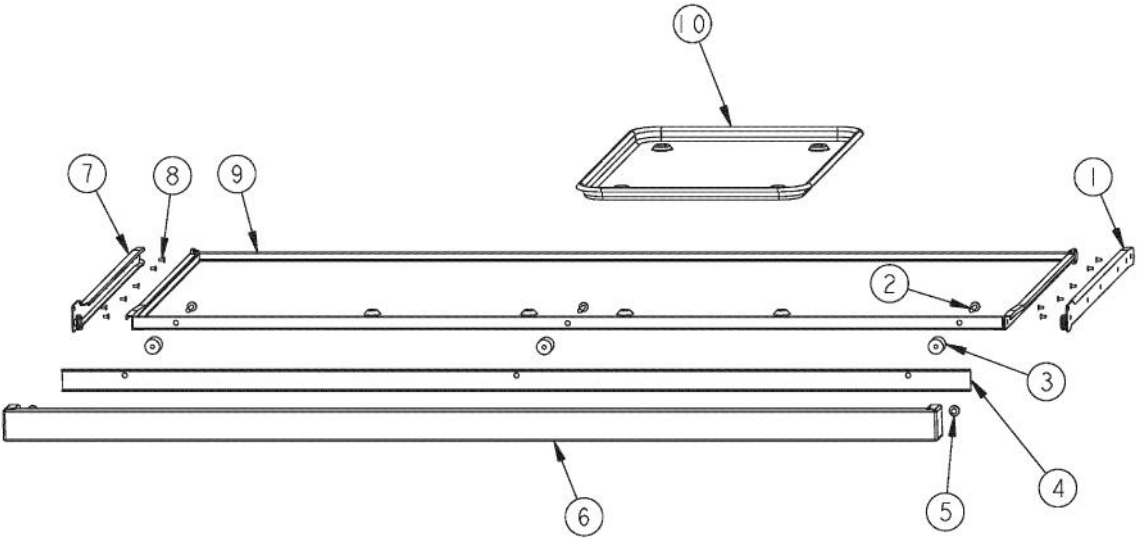

Ref #	Part Number	Qty.	Description
1	PK000008		DRIP TRAY GUIDE - RH
2	PD020049		NO.10 X 1 1/4 PH. PAN HD. T(A)
3	PD040028		BUSHING(.194ID/.750OD/.750LONG)
4	A20010693		DRIP TRAY HANDLE BACK 48
5	PD040004		GROMMET BUMPER
6	G30010697		DRIP TRAY HANDLE ASSY 48
	G93011461PVD		DRIP TRAY HANDLE ASSY 48 PVD
7	PK000007		DRIP TRAY GUIDE - LH (VGRT)
8	PC040010		POP RIVET
9	G30013336		48 DRIP TRAY ASSY. 6Q &4GQ
10	PB080061		GREASE PAN