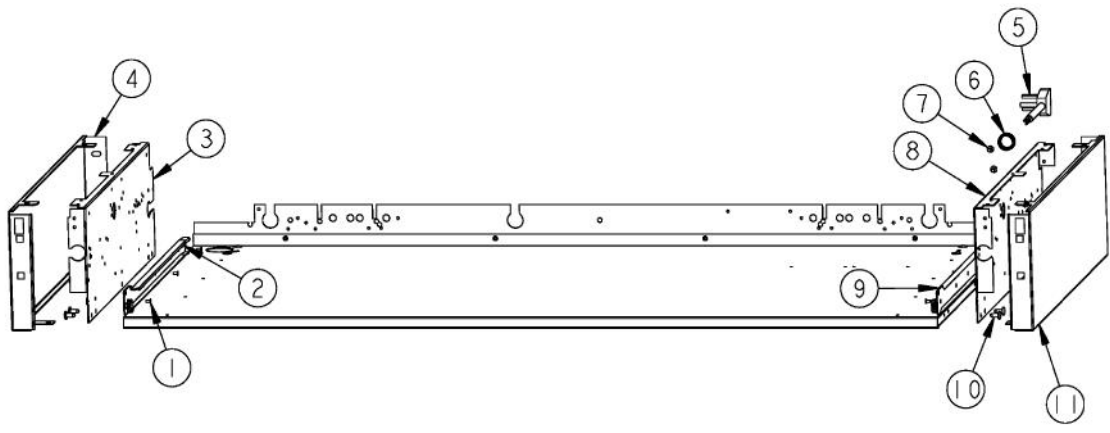

Ref #	Part Number	Qty.	Description
1	PC040010		POP RIVET
2	PK000007		DRIP TRAY GUIDE - LH (VGRT)
3	A2001912		BURNER BOX SIDE LH
4	B2001920		SIDE PANEL-LH (VGRT)
5	PE070128		SUPPLY CORD (VGRT/SC/SS/RC)
6	PD040005		SNAP BUSHING - 7/8
7	PD020010		10 X 3/8 GREEN GROUNDING SCREW
8	A2001911		BURNER BOX SIDE RH
9	PK000008		DRIP TRAY GUIDE - RH
10	PD020002		10 X 1/2 PH.TR.HD.SMS.
11	B2001919		SIDE PANEL-RH (VGRT)