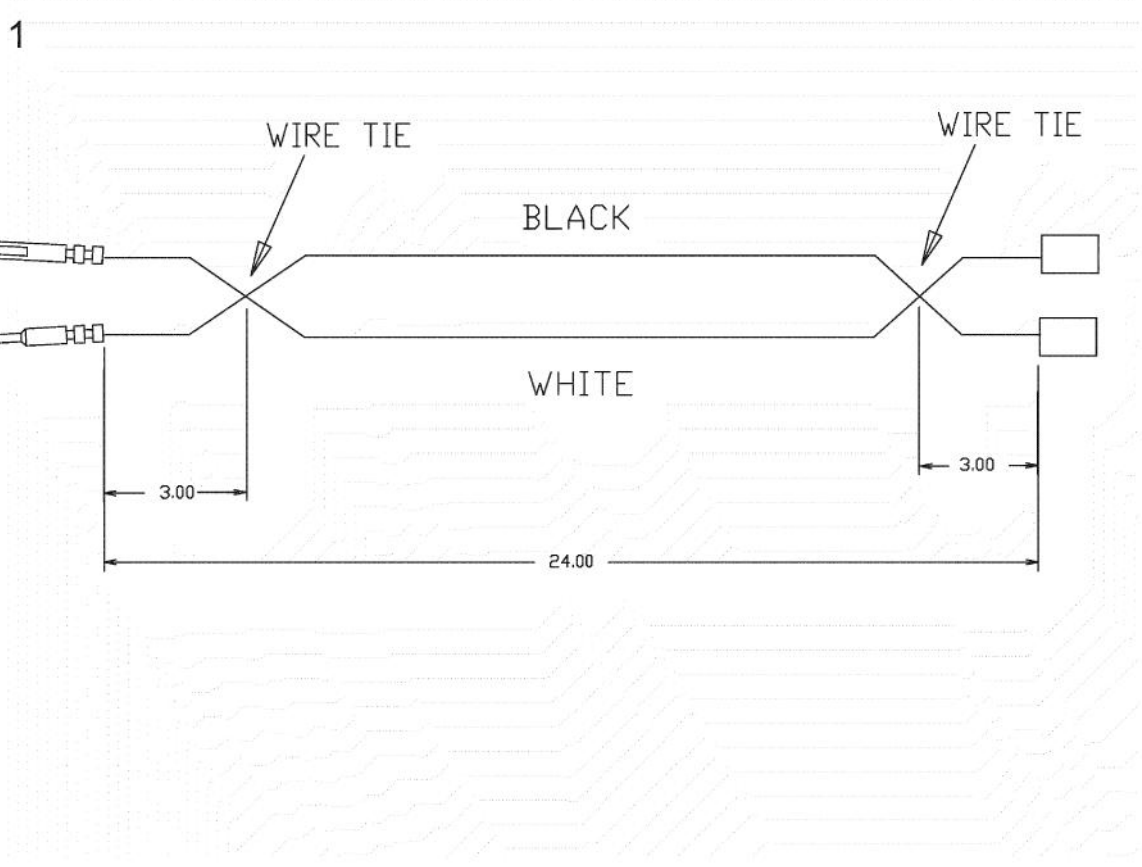

Ref #	Part Number	Qty.	Description
1	PC040010		POP RIVET
2	PK000007		DRIP TRAY GUIDE - LH (VGRT)
3	A2001912		BURNER BOX SIDE LH
4	B2001920		SIDE PANEL-LH (VGRT)
5	PE070128		SUPPLY CORD (VGRT/SC/SS/RC)
6	PD040005		SNAP BUSHING - 7/8
7	PD020010		10 X 3/8 GREEN GROUNDING SCREW
8	A2001911		BURNER BOX SIDE RH
9	PK000008		DRIP TRAY GUIDE - RH
10	PD020002		10 X 1/2 PH.TR.HD.SMS.
11	B2001919		SIDE PANEL-RH (VGRT)

Ref #	Part Number	Qty.	Description
1	PK000008		DRIP TRAY GUIDE - RH
2	PD020049		NO.10 X 1 1/4 PH. PAN HD. T(A)
3	PD040028		BUSHING(.194ID/.750OD/.750LONG)
4	A20010693		DRIP TRAY HANDLE BACK 48
5	PD040004		GROMMET BUMPER
6	G30010697		DRIP TRAY HANDLE ASSY 48
	G93011461PVD		DRIP TRAY HANDLE ASSY 48 PVD
7	PK000007		DRIP TRAY GUIDE - LH (VGRT)
8	PC040010		POP RIVET
9	G30013336		48 DRIP TRAY ASSY. 6Q &4GQ
10	PB080061		GREASE PAN

Ref #	Part Number	Qty.	Description
1	000647-000		IRIS IGNITOR WIRE, FRONT BURNER
2	000648-000		IRIS IGNITOR WIRE, BACK BURNER

1

Ref #	Part Number	Qty.	Description
1	000649-000		IRIS IGNITOR WIRE, GRILL

Ref #	Part Number	Qty.	Description
1	000837-000		VGRT SUPPLY CORD JUMPER (BEFORE 10/4/11)
NI	027347-000		SUPPLY CORD JUMPER (ON OR AFTER 10/4/11)