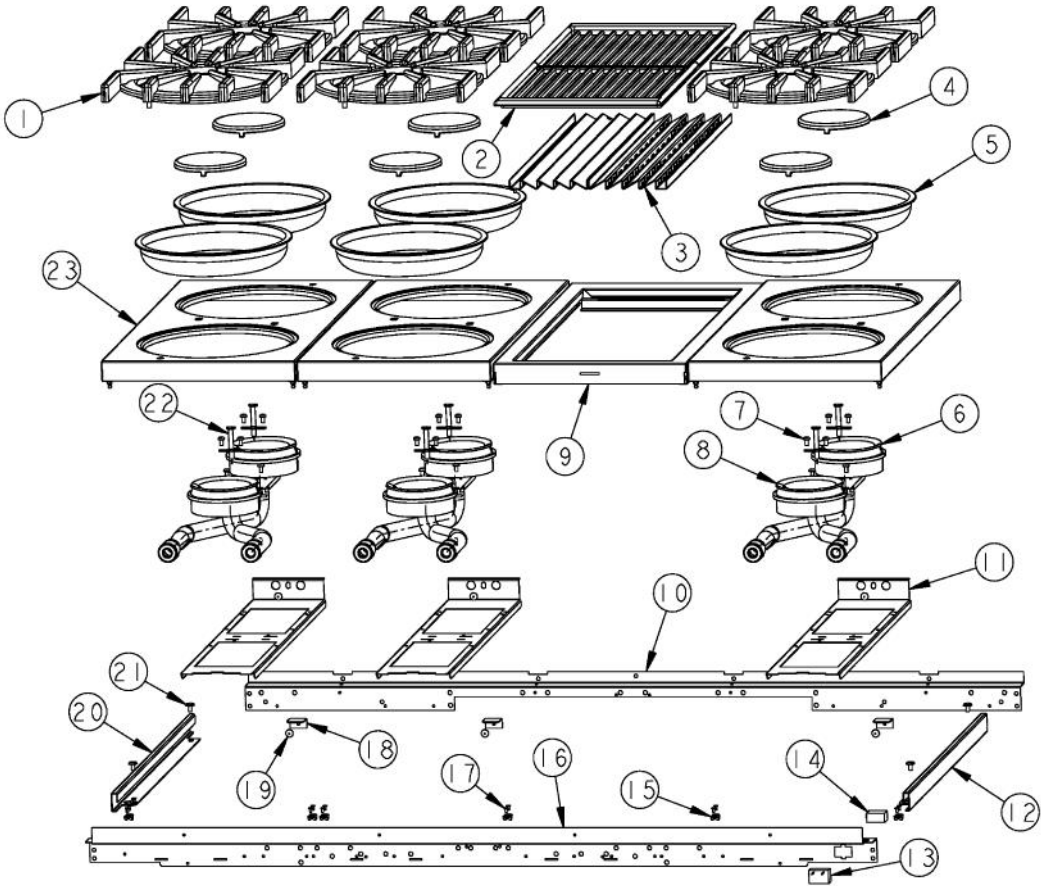

Ref #	Part Number	Qty.	Description
1	PD010003		10-24 X 1/2 PH.TR.HD.SERD.M.S.
2	G3001584		LANDING LGD 48
3	PD030005		SELF RETAINING NUT
4	PD020002		10 X 1/2 PH.TR.HD.SMS.
5	A1001138		MANIFOLD BRKT
6	PD010012		VALVE BOLT 1/4-20 UNC-2B 5/16 M.S.
7	PD040005		SNAP BUSHING - 7/8
8	PA010157		SUB TO 003515-000 - RANGE TOP BURNER VALVE
9	PD030006		CAPPED WASHER PAL NUT
10	PA010012		ROPER PLUG
11	PA010159		SUB TO 003536-000 - RANGE GRILL VALVE
12	PA050115		UNIVERSAL 48 MANIFOLD
13	PA020058		IRIS SINGLE SPARK MODULE
14	PA070001		PRESSURE REGULATOR (NAT.)
15	B9202381		CTRL PAN- (VGRT480-6Q)XSLK SCR
	C9202381AL		CONTROL PANEL VGRT480-6Q XALX SILK SCR
	C9202381BK		CTRL PAN- XBKX (VGRT480-6Q) XSLK SC
	C9202381BT		CONTROL PANEL VGRT480-6Q XBTX SILK SCR
	C9202381BU		CONTROL PANEL VGRT480-6Q XBUX SILK SCR
	C9202381CB		CONTROL PANEL VGRT480-6Q XCBX SILK SCR
	C9202381EP		CONTROL PANEL VGRT480-6Q XEPX SILK SCR
	C9202381FG		CONTROL PANEL VGRT480-6Q XFGX SILK SCR
	C9202381GG		CONTROL PANEL VGRT480-6Q XGGX SILK SCR
	C9202381LE		CONTROL PANEL VGRT480-6Q XLEX SILK SCR
	C9202381MJ		CONTROL PANEL VGRT480-6Q XMJX SILK SCR
	C9202381SG		CONTROL PANEL VGRT480-6Q XSGX SILK SCR
	C9202381VB		CONTROL PANEL VGRT480-6Q XVBX SILK SCR
	C9202381WH		CTRL PAN- XWHX (VGRT480-6Q)XSLK S
16	PA010122		VGRC/IC/RT GRILL KNOB (BK)
	PA010123		VGRC/IC/RT GRILL KNOB (WH)
17	PE010142		3 LOGO XBKXXCHROME
	PE010143		3 LOGO BK/BR
	PE010144		3 LOGO XWHXCHROME
	PE010145		LOGO - WH / BR
18	PB010206		VGSC,VGRC,VGRT TOP BURNER KNOB(BK)
	PB010207		VGSC,VGRC,VGRT TOP BURNER KNOB(WH)
19	PD020067		NO.6 X 3/8 PAN PHIL. TEK SS
20	PB010208		BEZEL, CHROME PLATE
	PB010209		BEZEL BRASS
21	PD020033		SRW-NO.10-24X1/2T(23)PH.WFR HD (NKL)