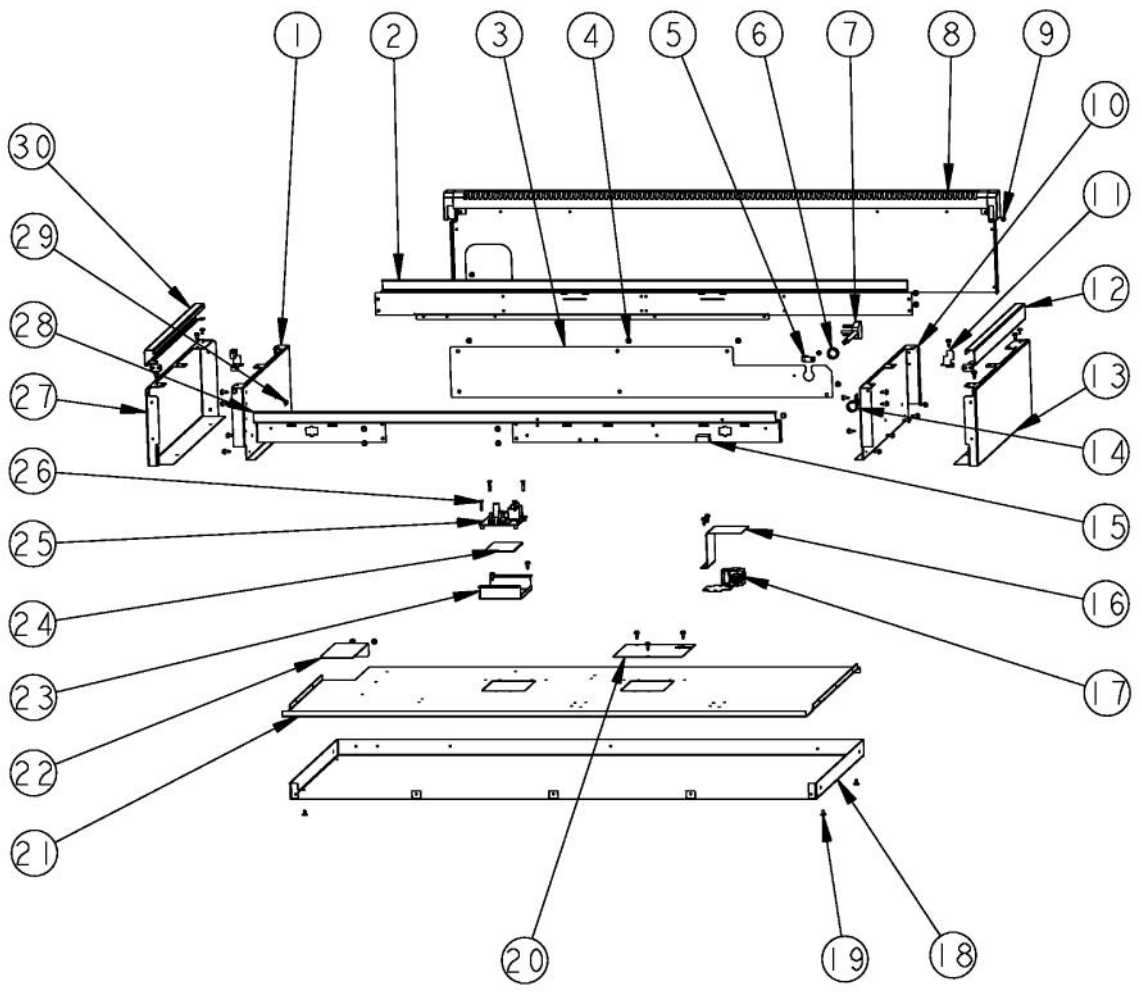

Ref #	Part Number	Qty.	Description
1	006015-000	6	VALVE, BRS, SEALED TOP - ISPHORDING
2	002884-000	1	MANIFOLD PLUG
3	PA070001	1	PRESSURE REGULATOR (NAT.)
4	012235-000	1	ELECTRONIC THERMOSTAT - 2 POS. W/O LEADS
5	PE050023	1	OVEN IND. LIGHT (LENS & BEZEL)
6	PE050072	1	LENS OPENING (250 VOLT)
7	PB030007	1	SHUT OFF VALVE
8	PB020193	3	16 FLEX TUBING W/CONNECTORS
9	PB020192	1	10 FLEX TUBING W/CONNECTORS
NI	PB020111	1	3/8 SS FLEX TUBING - 27 T6-27
NI	PB040050	2	3/8CC MALE COMP. FITTING W/FERRULE
NI	PB020112	1	3/8 SS FLEX TUBING - 36 T6-36
NI	PB020193	1	16 FLEX TUBING W/CONNECTORS
NI	PB020126	2	3/8`` S.S. FLEX TUBING 15`` (DGCU)
NI	PB040192	1	3/8`` CC FERREL (DGCU)
NI	PB040213	1	3/8 COMPRESSION NUT (DGCU)
10	008300-000	1	MANIFOLD, GAS, VDSC548-6G
11	PD030006	2	CAPPED WASHER PAL NUT
12	PD020032	6	SRW-8(A)X3/8PH.WFR HD 7/16DIAXNICL
13	014380-000	1	CONTROL, PANEL, ASM, VGRT548-6G
14	PD020046	6	NO.8 X 1/2 SCREWS
15	005269-000	6	RANGE TOP BURNER KNOB-BRUSHED, SSS
15	PB010285	6	SURFACE BURNER KNOB - WH
16	PE010142	1	3 LOGO XBKXXCHROME
17	PB010304	7	KNOB BEZEL
17	PB010304PVD	7	RESTYLE KNOB BEZEL, BR
18	PD020062	2	NO.8-32 X 3/8 PHMS TYPE 1
19	006570-000	1	KNOB, GRDL/(LH OVEN), ASM, PVD, NO.3, SSS
19	007474-000	1	KNOB, GRDL/(LH OVEN), ASM, WHT
20	011717-000	1	TRIM ASM
21	PD010012	8	VALVE BOLT 1/4-20 UNC-2B 5/16 M.S.
22	PA020058	6	IRIS SINGLE SPARK MODULE
23	003860-000	2	NO.10-18 X .500 FASTNR,SCR,HXWH,STL,ZPLT