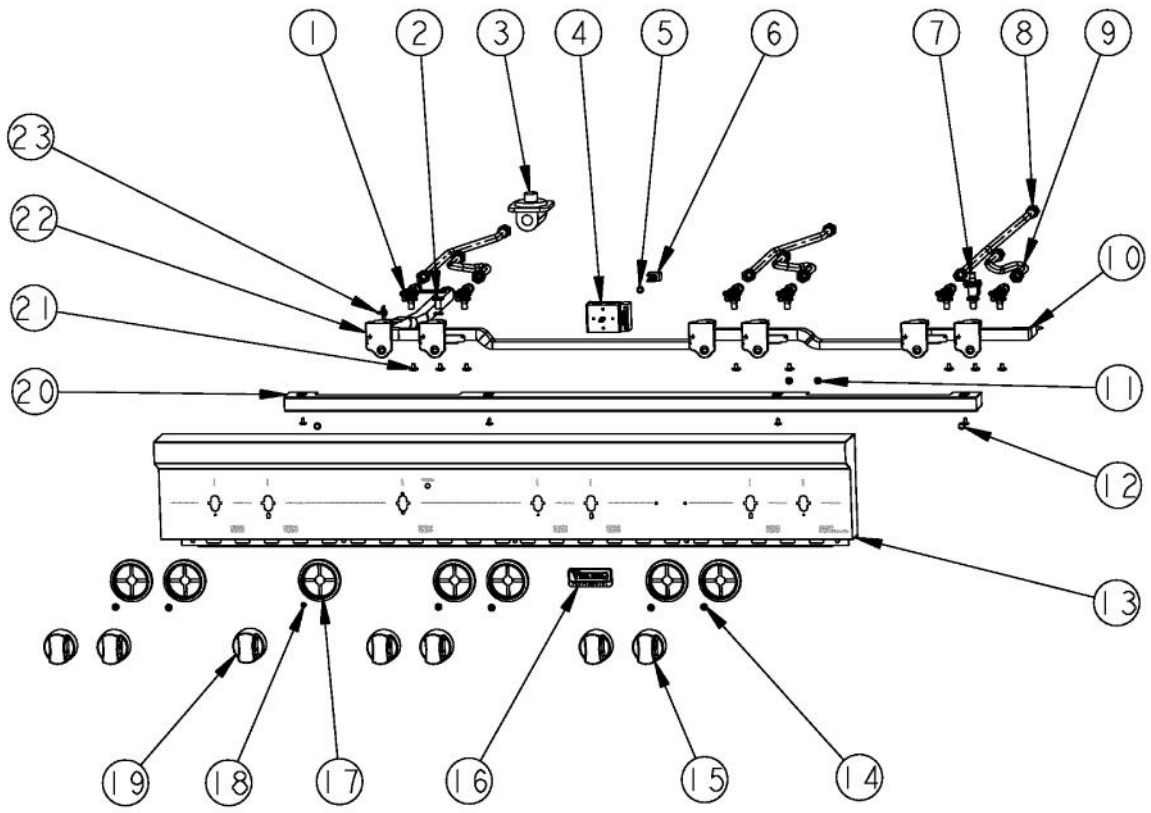

Ref #	Part Number	Qty.	Description
1	006015-000	6	VALVE, BRS, SEALED TOP - ISPHORDING
2	002884-000	1	MANIFOLD PLUG
3	PA070001	1	PRESSURE REGULATOR (NAT.)
4	012235-000	1	ELECTRONIC THERMOSTAT - 2 POS. W/O LEADS
5	PE050023	1	OVEN IND. LIGHT (LENS & BEZEL)
6	PE050072	1	LENS OPENING (250 VOLT)
7	PB030007	1	SHUT OFF VALVE
8	PB020193	3	16 FLEX TUBING W/CONNECTORS
9	PB020192	1	10 FLEX TUBING W/CONNECTORS
NI	PB020111	1	3/8 SS FLEX TUBING - 27 T6-27
NI	PB040050	2	3/8CC MALE COMP. FITTING W/FERRULE
NI	PB020112	1	3/8 SS FLEX TUBING - 36 T6-36
NI	PB020193	1	16 FLEX TUBING W/CONNECTORS
NI	PB020126	2	3/8`` S.S. FLEX TUBING 15`` (DGCU)
NI	PB040192	1	3/8`` CC FERREL (DGCU)
NI	PB040213	1	3/8 COMPRESSION NUT (DGCU)
10	008300-000	1	MANIFOLD, GAS, VDSC548-6G
11	PD030006	2	CAPPED WASHER PAL NUT
12	PD020032	6	SRW-8(A)X3/8PH.WFR HD 7/16DIAXNICL
13	014380-000	1	CONTROL, PANEL, ASM, VGRT548-6G
14	PD020046	6	NO.8 X 1/2 SCREWS
15	005269-000	6	RANGE TOP BURNER KNOB-BRUSHED, SSS
15	PB010285	6	SURFACE BURNER KNOB - WH
16	PE010142	1	3 LOGO XBKXXCHROME
17	PB010304	7	KNOB BEZEL
17	PB010304PVD	7	RESTYLE KNOB BEZEL, BR
18	PD020062	2	NO.8-32 X 3/8 PHMS TYPE 1
19	006570-000	1	KNOB, GRDL/(LH OVEN), ASM, PVD, NO.3, SSS
19	007474-000	1	KNOB, GRDL/(LH OVEN), ASM, WHT
20	011717-000	1	TRIM ASM
21	PD010012	8	VALVE BOLT 1/4-20 UNC-2B 5/16 M.S.
22	PA020058	6	IRIS SINGLE SPARK MODULE
23	003860-000	2	NO.10-18 X .500 FASTNR,SCR,HXWH,STL,ZPLT