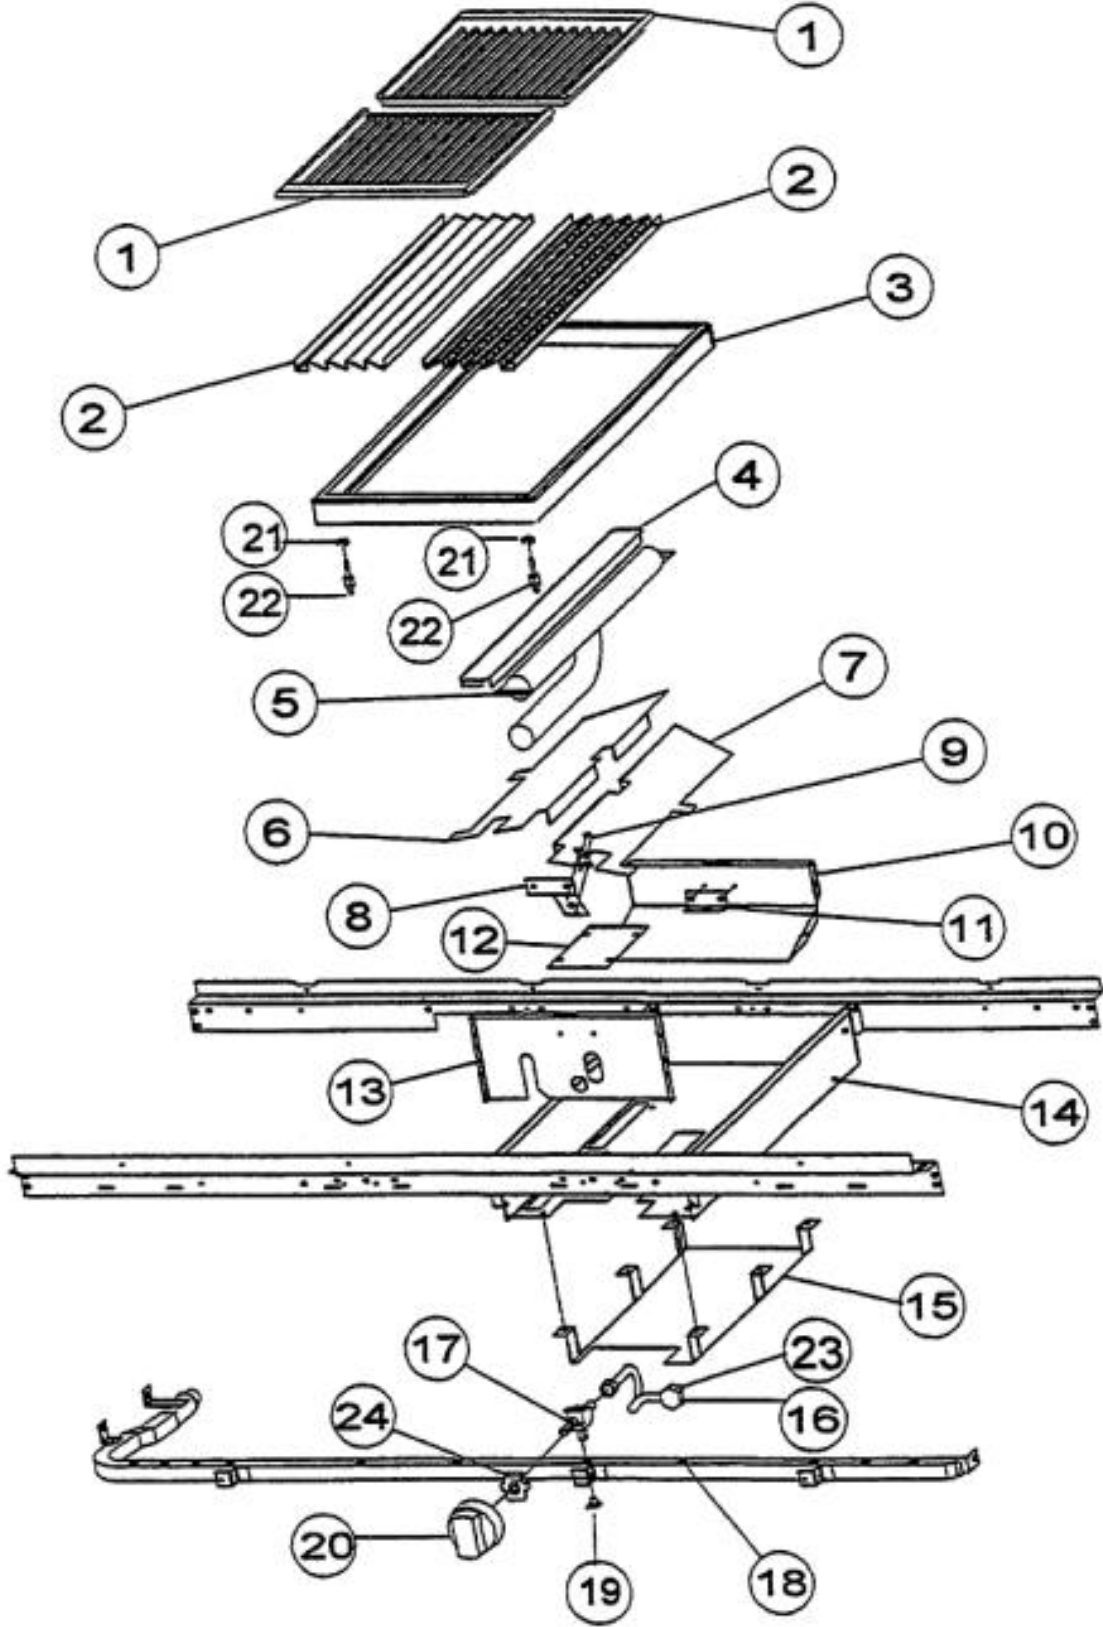

Ref #	Part Number	Qty.	Description
1	PA060028		GRILL GRATE - BK
	PA060029		GRILL GRATE - GR
2	E9101130BK		GRILL SMOKE GENERATOR
3	G9101182AL		GRILL GRATE SUPT (VGRT) XALX
	G9101182BK		GRILL GRATE SUPT (VGRT) XBKX
	G9101182BT		GRILL GRATE SUPT (VGRT) XBTX
	G9101182CB		GRILL GRATE SUPT (VGRT) XCBX
	G9101182EP		GRILL GRATE SUPT (VGRT) XEPX
	G9101182FG		GRILL GRATE SUPT (VGRT) XFGX
	G9101182GG		GRILL GRATE SUPPORT - GG
	G9101182LE		GRILL GRATE SUPT (VGRT) XLEX
	G9101182LN		GRILL GRATE SUPT (VGRT) XLNX
	G9101182MJ		GRILL GRATE SUPT (VGRT) XMJX
	G9101182PL		GRILL GRATE SUPT (VGRT) XPLX
	G9101182SG		GRILL GRATE SUPT (VGRT) XSGX
	G9101182VB		GRILL GRATE SUPT (VGRT) XVBX
	G9101182WH		GRILL GRATE SUPT (VGRT) XWHX
4	B2001140		GRILL FLAME SHIELD (VGRT)
5	PB050077		GRILL BURNER
6	B2001856		GRILL HEAT DEFLECTOR-LH (VGRC60)
7	B2001857		GRILL HEAT DEFLECTOR-RH (VGRC60)
8	A2001633		GRILL FRONT SPARKER BRKT (VGRC)
9	PA020014		SPARK IGNITOR
10	A2001855		GRILL BACK - (VGRC605)
11	A2001132		REAR GRILL BURNER BRKT (VGRT)
12	A1001862		GRILL VENTURI COVER (VGRC605)
13	A2001631		GRILL BOX FRONT (VGRC)
14	A2001852		GRILL BOX - (VGRC605)
15	A2001863		GRILL BTM SHIELD (VGRC605)
16	PB020025		TUBING-GRILL (REVISED) REP PB020021
17	PA010030		GRILL VALVE-(VGRT)
18	PA050116		UNIVERSAL 60 MANIFOLD
19	PD010012		VALVE BOLT 1/4-20 UNC-2B 5/16 M.S.
20	PA010039		TOP GRILL KNOXBKX (VGRC) (N/STYLE
	PA010040		TOP GRILL KNOBXWHX (VGRC) (N/STYLE
21	PD030012		6-32 HEX NUT
22	PD010017		BALL STUD (VGRT)
23	PB040061		ORIFICE HOOD - NO.48
	PB040062		ORIFICE HOOD-NO.56
24	PA020015		SPARK IGNITION SWITCH