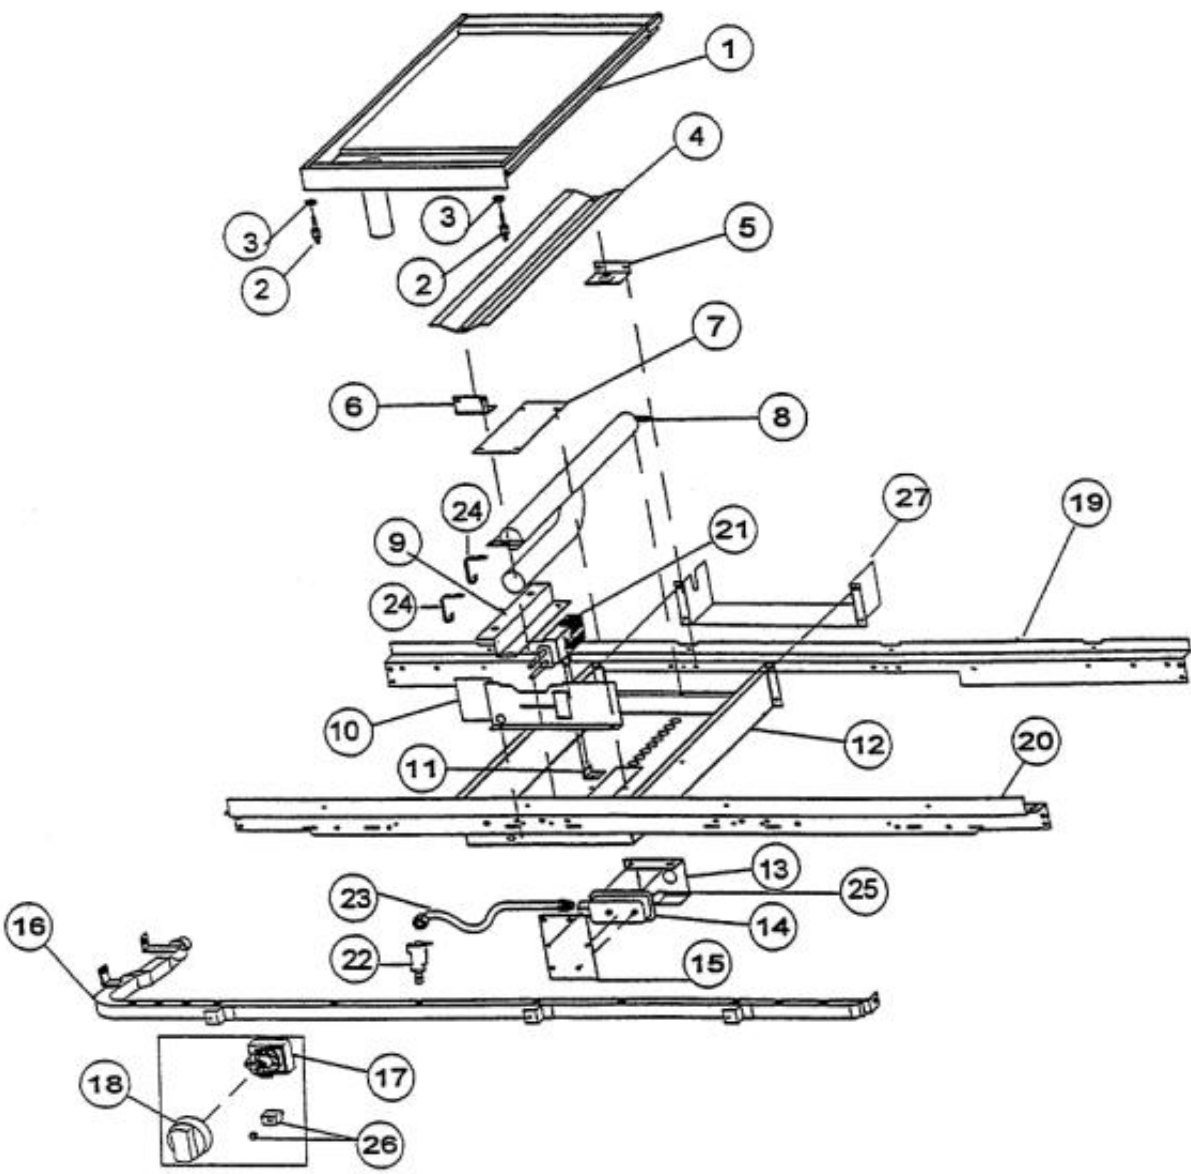

Ref #	Part Number	Qty.	Description
1	G30010494		GRIDDLE WELD ASSY
	G30010495		GRIDDLE ASSEMBLY
NI	PD040024		NO.6-32 X .250 INSERT
2	PD010017		BALL STUD (VGRT)
3	PD030012		6-32 HEX NUT
4	B2001884		GRIDDLE FLAME SHIELD
5	A2001880		REAR MTG. BRKT. GRIDDLE FLAME SHLD
6	A2001881		FRONT MTG. BRKT. GRIDDLE FLAME SHLD
7	A1001636		GRIDDLE VENTURI COVER
8	PB050077		GRILL BURNER
9	A2001949		T/STAT BULB COVER REPL A2001883
10	A2002001		GRIDDLE HEAT BAFFLE - SLOT SUPT
11	A2001300		GRIDDLE IGNITOR BRKT
12	A2001148		GRIDDLE BOX (VGRT)
13	A2001630		GRIDDLE VALVE COVER (VGRC)
14	PB010004		SINGLE SAFETY VALVE (NAT. GRIDDLE)
15	A1001198		THERMAL VALVE BRKT
16	PA050116		UNIVERSAL 60 MANIFOLD
17	PB010035		THERMOSTAT BAKE
18	PB010103		GRIDDLE KNOB N/S XBKX
	PB010104		GRIDDLE KNOB N/S XWHX
19	A2001812		REAR BURNER SUPT (VGRC60)
20	A2001811		FRONT BURNER SUPT- (VGRC60)
21	PB040001		IGNITOR - (ALL RANGES)
22	PB030002		SUB TO 003862-000 - SHUTOFF VALVE (BEFORE 09/22/04)
	PB030007		SHUT OFF VALVE (AFTER 09/22/04)
23	PB020007		GRIDDLE TUBING
24	PD030031		THERMAL BULB CLIP - .250
25	PB040035		ORIFICE HOOD-NO.51 9701B1651
	PB040036		ORIFICE HOOD-NO.57 (LP)
26	PE050023		OVEN IND. LIGHT (LENS & BEZEL)
	PE050024		OVEN IND. LIGHT (LIGHT HOUSING)
27	A2002147		GRIDDLE FLUE COVER (VGRT/VGSS/VGIS)
NI	PD040022		1/2 X 1/4-BUMPER (PORT. GRIDDLE)(BK (PORTABLE GRIDDLE ONLY)
NI	PD020039		NO.6-32 X 1/2 PH.PN.HD. TYPE (23) (PORTABLE GRIDDLE ONLY)
NI	A1008475		GRIDDLE FLUE DIVERTER
NI	A2001179		BACK SUPT (VGRT)