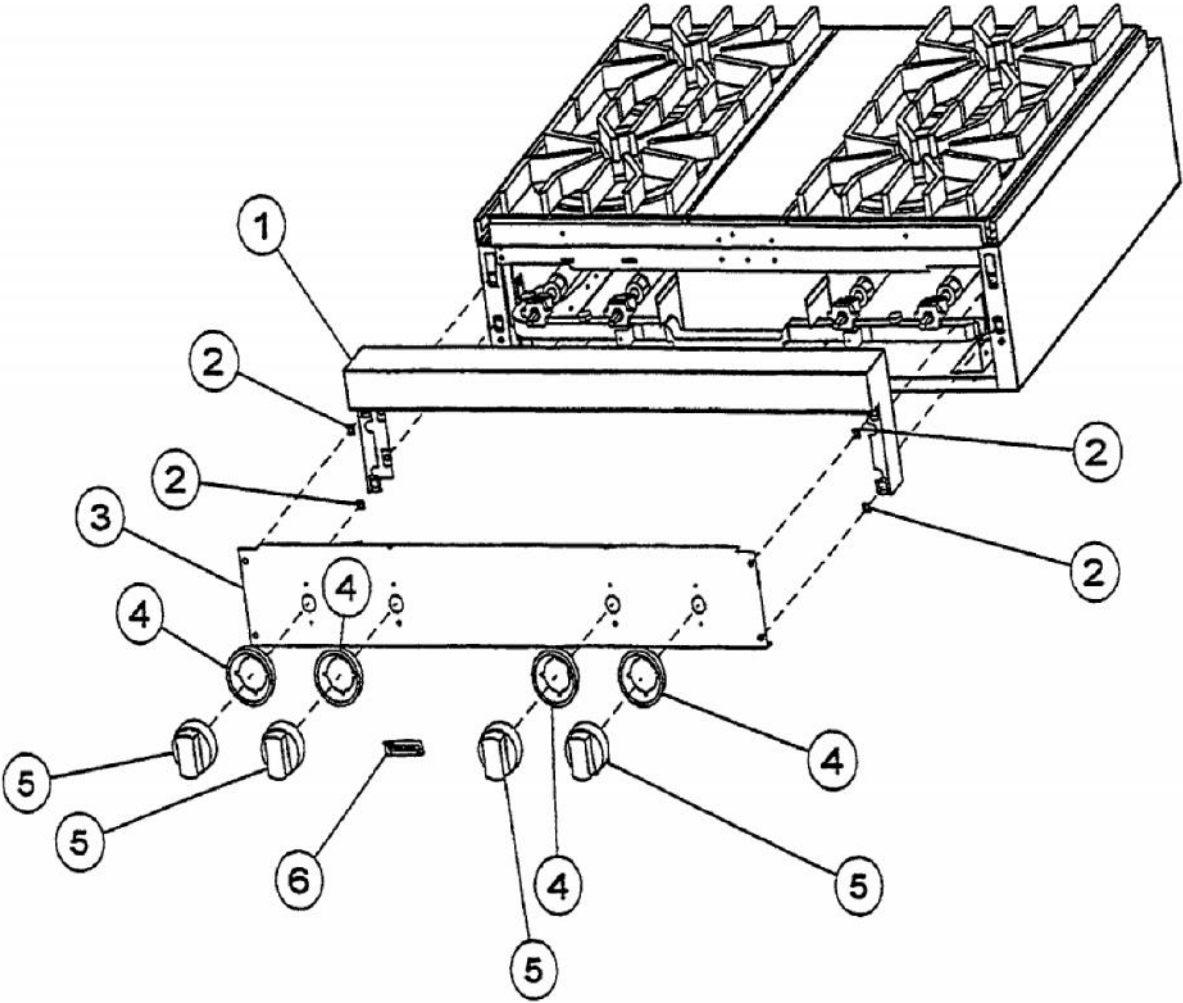

Ref #	Part Number	Qty.	Description
1	PA020014		SPARK IGNITOR
2	PA080036		TOP BURNER REAR REPL PA080008
3	PA080037		TOP BURNER FRONT REPL PA080007
4	A2001112		BURNER SUPT (VGRT)
5	A2001147		GRATE SUPT ANGLE (VGRT)
6	A1001619		SPARK MODULE PLATE
7	PA020041		TYTRONICS 0+4 SPARK MODULE
8	A2001620		SPARK MODULE COVER (VGRC)
9	PD040005		SNAP BUSHING - 7/8
10	PA070003		PRESSURE REGULATOR (NAT.)
11	A1001138		MANIFOLD BRKT
12	PA050116		UNIVERSAL 60 MANIFOLD
13	003519-000		PA010024 VALVE AND BOLT KIT (BEFORE 08/09/02)
	G50012678		TOP BURNER VALVE KIT (BRASS VALVE REPLACEMENT) (BETWEEN 08/09/02 & 09/22/04)
	PA010157		SUB TO 003515-000 - RANGE TOP BURNER VALVE (AFTER 09/22/04)
14	PD010012		VALVE BOLT 1/4-20 UNC-2B 5/16 M.S.
15	PA020015		SPARK IGNITION SWITCH (BEFORE 09/22/04)
	PA020045		IGNITOR SWITCH (AFTER 09/22/04)
16	PA010012		ROPER PLUG
17	B2001920		SIDE PANEL-LH (VGRT)
18	B2001919		SIDE PANEL-RH (VGRT)
19	PE070070		DISCONNECT BLOCK XALX 770020-1
20	PE070071		DISCONNECT BLOCK XALX 770027-1
21	PE070128		SUPPLY CORD (VGRT/SC/SS/RC)
22	A2001812		REAR BURNER SUPT (VGRC60)
23	A2001811		FRONT BURNER SUPT- (VGRC60)
24	PK000008		DRIP TRAY GUIDE - RH
25	PK000007		DRIP TRAY GUIDE - LH (VGRT)
26	PB040034		ORIFICE HOOD-NO.50 (NAT)
	PB040036		ORIFICE HOOD-NO.57 (LP)
NI	G4001330		SPARK IGNITOR WIRE ASSY (10)
NI	G4001593		SPARK MODULE-TOP BRNR SPARKER (16)