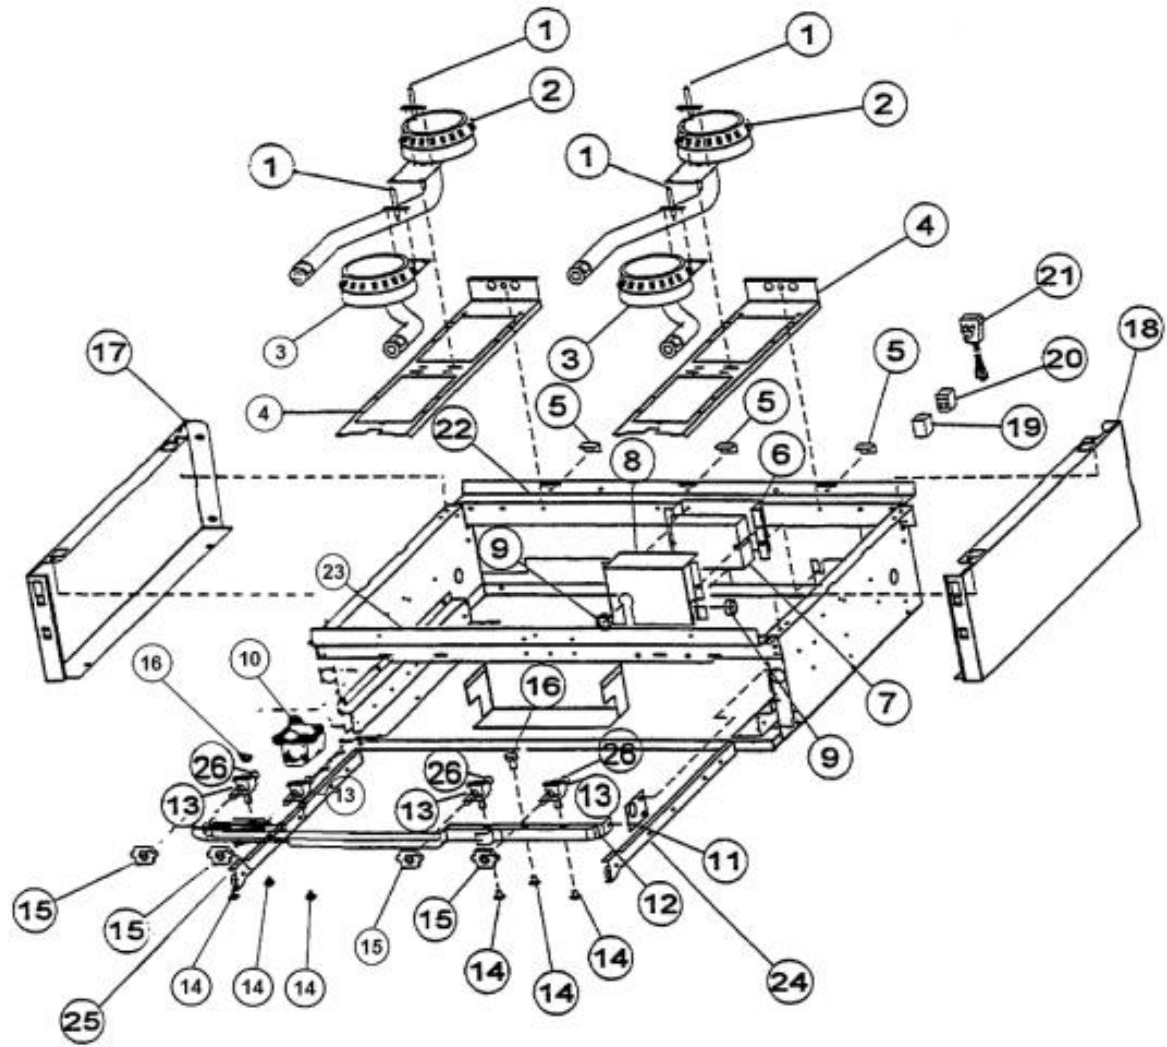

Ref #	Part Number	Qty.	Description
1	PA020014		SPARK IGNITOR
2	PA080036		TOP BURNER REAR REPL PA080008
3	PA080037		TOP BURNER FRONT REPL PA080007
4	A2001112		BURNER SUPT (VGRT)
5	A2001147		GRATE SUPT ANGLE (VGRT)
6	A1001619		SPARK MODULE PLATE
7	PA020041		TYTRONICS 0+4 SPARK MODULE
8	A2001620		SPARK MODULE COVER (VGRC)
9	PD040005		SNAP BUSHING - 7/8
10	PA070003		PRESSURE REGULATOR (NAT.)
11	A1001138		MANIFOLD BRKT
12	PA050116		UNIVERSAL 60 MANIFOLD
13	003519-000		PA010024 VALVE AND BOLT KIT (BEFORE 08/09/02)
	G50012678		TOP BURNER VALVE KIT (BRASS VALVE REPLACEMENT) (BETWEEN 08/09/02 & 09/22/04)
	PA010157		SUB TO 003515-000 - RANGE TOP BURNER VALVE (AFTER 09/22/04)
14	PD010012		VALVE BOLT 1/4-20 UNC-2B 5/16 M.S.
15	PA020015		SPARK IGNITION SWITCH (BEFORE 09/22/04)
	PA020045		IGNITOR SWITCH (AFTER 09/22/04)
16	PA010012		ROPER PLUG
17	B2001920		SIDE PANEL-LH (VGRT)
18	B2001919		SIDE PANEL-RH (VGRT)
19	PE070070		DISCONNECT BLOCK XALX 770020-1
20	PE070071		DISCONNECT BLOCK XALX 770027-1
21	PE070128		SUPPLY CORD (VGRT/SC/SS/RC)
22	A2001812		REAR BURNER SUPT (VGRC60)
23	A2001811		FRONT BURNER SUPT- (VGRC60)
24	PK000008		DRIP TRAY GUIDE - RH
25	PK000007		DRIP TRAY GUIDE - LH (VGRT)
26	PB040034		ORIFICE HOOD-NO.50 (NAT)
	PB040036		ORIFICE HOOD-NO.57 (LP)
NI	G4001330		SPARK IGNITOR WIRE ASSY (10)
NI	G4001593		SPARK MODULE-TOP BRNR SPARKER (16)