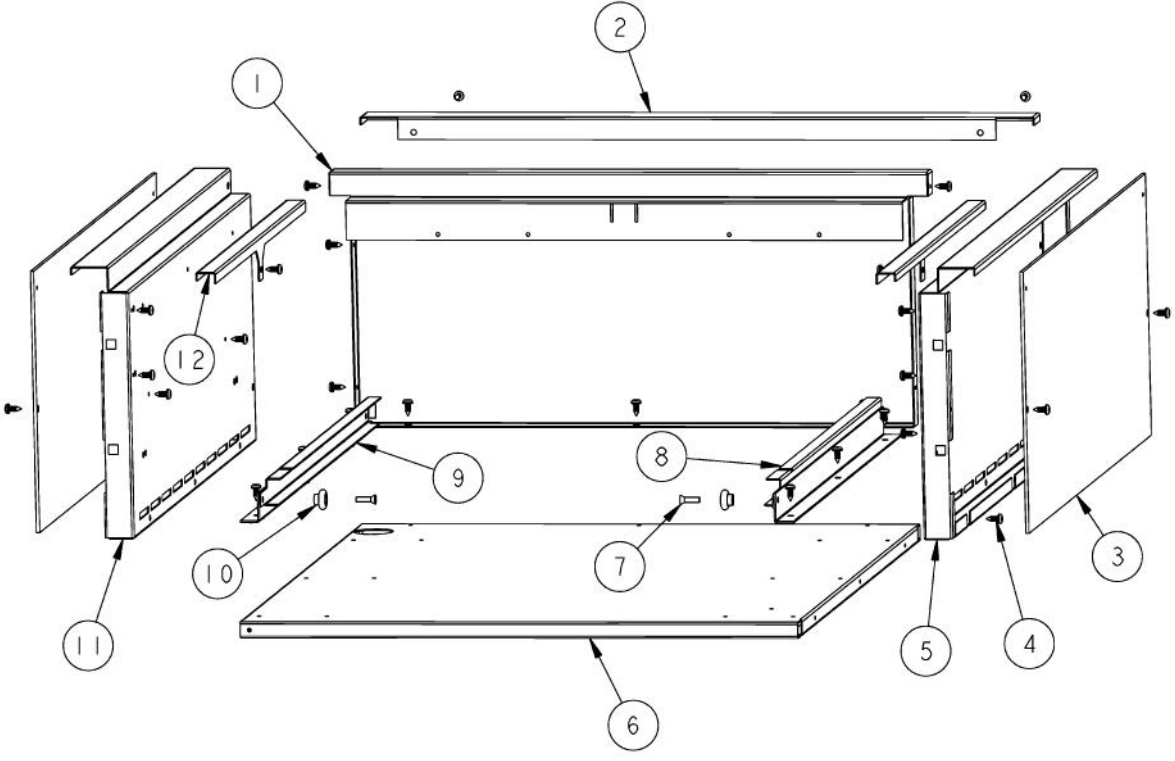

Ref #	Part Number	Qty.	Description
1	G3006352		OUTDOOR WOK LANDING LEDGE PHASE II
2	PA010151		GRILL VALVE NAT. (1,800-15,000 BTU)
	PA010152		SUB TO 003539-000 - GRILL VALVE L.P. (3,700-13,500 BTU)
3	PD020055		NO.10 X 1/2 PAN PHIL. TEK. SS
4	PD030050		10-24 CAGE NUT SS
5	B92014960		CONTROL PANEL
6	PD020056		NO.10-24 X 1/2 PH.TR. M.S. SS
7	PB010208		BEZEL, CHROME PLATE
8	PB010206		VGSC,VGRC,VGRT TOP BURNER KNOB(BK)
9	PE010165		VIKING CHROME PLATE LOGO
10	PB010163		OVEN LIGHT SWITCH KNOB BK
11	PE050063		SPARKER SWITCH
12	PD010012		VALVE BOLT 1/4-20 UNC-2B 5/16 M.S.
13	PD030006		CAPPED WASHER PAL NUT
14	PA050126		VGSB244T FUEL MANIFOLD

Ref #	Part Number	Qty.	Description
1	G32015530		24 SIDE BURNER COVER ASSY
2	PA060051		GRILL V GRATE (PHASE 2)
3	PA030002SS		BURNER BOWL (VGBQ) XSSX
4	003661-000		GRATE SUPPORT(VGRT244T)
5	PA020028		SPARK IGNITER
6	PA080052		FRONT BURNER
7	B20015503		GRATE SUPPORT CENTER
8	PD020055		NO.10 X 1/2 PAN PHIL. TEK. SS
9	PA080053		REAR TOP BURNER
10	PA020036		SPARK MODULE
11	B2005250		SPARK MODULE BRACKET (PHASE 2)
12	B2005260		PHASE II BURNER SUPPORT
13	B20014962		GRILL BOX FRONT

Ref #	Part Number	Qty.	Description
1	B20014963		SIDE BURNER BOX BACK
2	B2006357		OUTDOOR WOK CABINET REAR TRIM P2
3	L1005398		SIDE HEAT SHIELD
4	PD020055		NO.10 X 1/2 PAN PHIL. TEK. SS
5	B20012950		GRILL BOX SIDE, RH
6	B2006347		OUTDOOR WOK BOTTOM (VGWT241T)
7	PD020082		10 X 24 COUNTERSUNK S.S. SCREW
8	G3005215		DRIP TRAY SLIDE - RH
9	G3005214		DRIP TRAY SLIDE - LH
10	PC020025		DRIP TRAY WHEEL
11	B20012951		GRILL BOX SIDE, LH
12	B20015570		GRATE SUPPORT SPACER

Ref #	Part Number	Qty.	Description
1	PD020082		10 X 24 COUNTERSUNK S.S. SCREW
2	PD020079		NO.10 X 1 1/4 PH. PAN HD. T(A) NYLOK
3	PD030044		10-24 KEPS NUT SS
4	PC020025		DRIP TRAY WHEEL
5	B20013863		DRIP TRAY (VGIB241)
6	B20013865		HANDLE BACK (VGIB241)
7	PD040004		GROMMET BUMPER
8	G30015476		DRIP TRAY HANDLE ASSY
9	PD040028		BUSHING(.194ID/.750OD/.750LONG)
NI	G32013866		DRIP TRAY ASSY (VGIB241T)