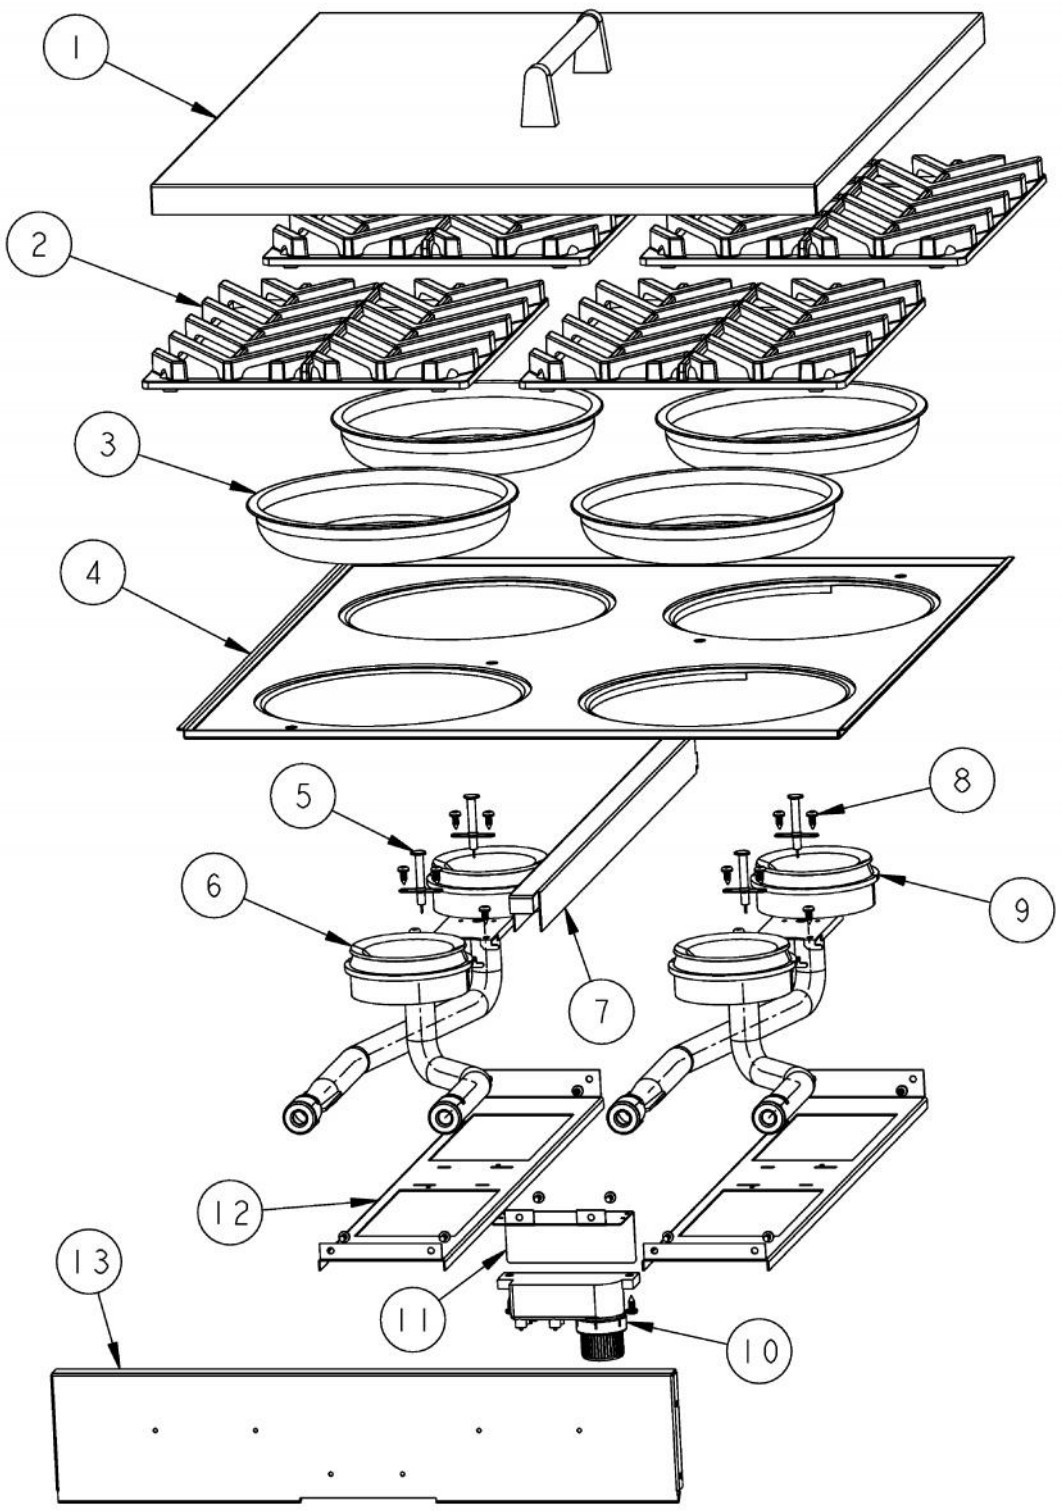

Ref #	Part Number	Qty.	Description
1	G3006352		OUTDOOR WOK LANDING LEDGE PHASE II
2	PA010151		GRILL VALVE NAT. (1,800-15,000 BTU)
	PA010152		SUB TO 003539-000 - GRILL VALVE L.P. (3,700-13,500 BTU)
3	PD020055		NO.10 X 1/2 PAN PHIL. TEK. SS
4	PD030050		10-24 CAGE NUT SS
5	B92014960		CONTROL PANEL
6	PD020056		NO.10-24 X 1/2 PH.TR. M.S. SS
7	PB010208		BEZEL, CHROME PLATE
8	PB010206		VGSC,VGRC,VGRT TOP BURNER KNOB(BK)
9	PE010165		VIKING CHROME PLATE LOGO
10	PB010163		OVEN LIGHT SWITCH KNOB BK
11	PE050063		SPARKER SWITCH
12	PD010012		VALVE BOLT 1/4-20 UNC-2B 5/16 M.S.
13	PD030006		CAPPED WASHER PAL NUT
14	PA050126		VGSB244T FUEL MANIFOLD

Ref #	Part Number	Qty.	Description
1	G32015530		24 SIDE BURNER COVER ASSY
2	PA060051		GRILL V GRATE (PHASE 2)
3	PA030002SS		BURNER BOWL (VGBQ) XSSX
4	003661-000		GRATE SUPPORT(VGRT244T)
5	PA020028		SPARK IGNITER
6	PA080052		FRONT BURNER
7	B20015503		GRATE SUPPORT CENTER
8	PD020055		NO.10 X 1/2 PAN PHIL. TEK. SS
9	PA080053		REAR TOP BURNER
10	PA020036		SPARK MODULE
11	B2005250		SPARK MODULE BRACKET (PHASE 2)
12	B2005260		PHASE II BURNER SUPPORT
13	B20014962		GRILL BOX FRONT

Ref #	Part Number	Qty.	Description
1	B20014963		SIDE BURNER BOX BACK
2	B2006357		OUTDOOR WOK CABINET REAR TRIM P2
3	L1005398		SIDE HEAT SHIELD
4	PD020055		NO.10 X 1/2 PAN PHIL. TEK. SS
5	B20012950		GRILL BOX SIDE, RH
6	B2006347		OUTDOOR WOK BOTTOM (VGWT241T)
7	PD020082		10 X 24 COUNTERSUNK S.S. SCREW
8	G3005215		DRIP TRAY SLIDE - RH
9	G3005214		DRIP TRAY SLIDE - LH
10	PC020025		DRIP TRAY WHEEL
11	B20012951		GRILL BOX SIDE, LH
12	B20015570		GRATE SUPPORT SPACER

Ref #	Part Number	Qty.	Description
1	PD020082		10 X 24 COUNTERSUNK S.S. SCREW
2	PD020079		NO.10 X 1 1/4 PH. PAN HD. T(A) NYLOK
3	PD030044		10-24 KEPS NUT SS
4	PC020025		DRIP TRAY WHEEL
5	B20013863		DRIP TRAY (VGIB241)
6	B20013865		HANDLE BACK (VGIB241)
7	PD040004		GROMMET BUMPER
8	G30015476		DRIP TRAY HANDLE ASSY
9	PD040028		BUSHING(.194ID/.750OD/.750LONG)
NI	G32013866		DRIP TRAY ASSY (VGIB241T)