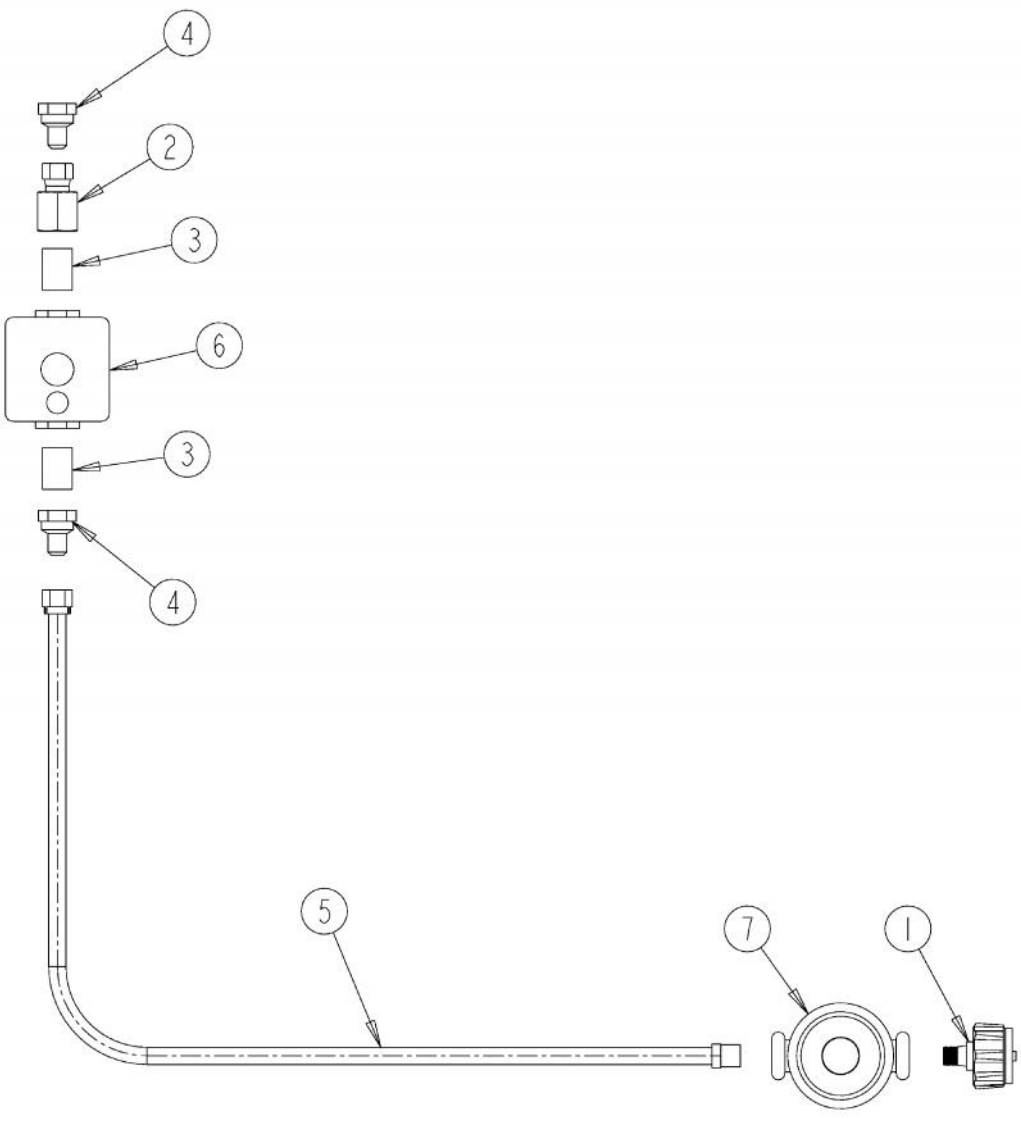

Ref #	Part Number	Qty.	Description
1	G32015530		24 SIDE BURNER COVER ASSY
2	PA060051		GRILL V GRATE (PHASE 2)
3	PA030002SS		BURNER BOWL (VGBQ) XSSX
4	003661-000		GRATE SUPPORT(VGRT244T)
5	PA020028		SPARK IGNITER
6	PA080052		FRONT BURNER
7	B20015503		GRATE SUPPORT CENTER
8	PD020055		NO.10 X 1/2 PAN PHIL. TEK. SS
9	PA080053		REAR TOP BURNER
10	PA020036		SPARK MODULE
11	B2005250		SPARK MODULE BRACKET (PHASE 2)
12	B2005260		PHASE II BURNER SUPPORT
13	B20014962		GRILL BOX FRONT

Ref #	Part Number	Qty.	Description
1	B20014963		SIDE BURNER BOX BACK
2	B2006357		OUTDOOR WOK CABINET REAR TRIM P2
3	L1005398		SIDE HEAT SHIELD
4	PD020055		NO.10 X 1/2 PAN PHIL. TEK. SS
5	B20012950		GRILL BOX SIDE, RH
6	B2006347		OUTDOOR WOK BOTTOM (VGWT241T)
7	PD020082		10 X 24 COUNTERSUNK S.S. SCREW
8	G3005215		DRIP TRAY SLIDE - RH
9	G3005214		DRIP TRAY SLIDE - LH
10	PC020025		DRIP TRAY WHEEL
11	B20012951		GRILL BOX SIDE, LH
12	B20015570		GRATE SUPPORT SPACER

Ref #	Part Number	Qty.	Description
1	PD020082		10 X 24 COUNTERSUNK S.S. SCREW
2	PD020079		NO.10 X 1 1/4 PH. PAN HD. T(A) NYLOK
3	PD030044		10-24 KEPS NUT SS
4	PC020025		DRIP TRAY WHEEL
5	B20013863		DRIP TRAY (VGIB241)
6	B20013865		HANDLE BACK (VGIB241)
7	PD040004		GROMMET BUMPER
8	G30015476		DRIP TRAY HANDLE ASSY
9	PD040028		BUSHING(.194ID/.750OD/.750LONG)
NI	G32013866		DRIP TRAY ASSY (VGIB241T)

Ref #	Part Number	Qty.	Description
1	PB020239		7/8 FLARE TO 1/2 FEMALE CONNECTOR
2	PB040046		1/2 CLOSE NIPPLE (VGSO166)
3	PB040166		FEMALE COUPLER (PHASE 1 GRILL)
4	PB040167		MALE COUPLER (PHASE 1 GRILL)
5	PA070006		PRESSURE REGULATOR - NATURAL
NI	G3004936		REGULATOR ASSY - NAT (P1 GRILL)