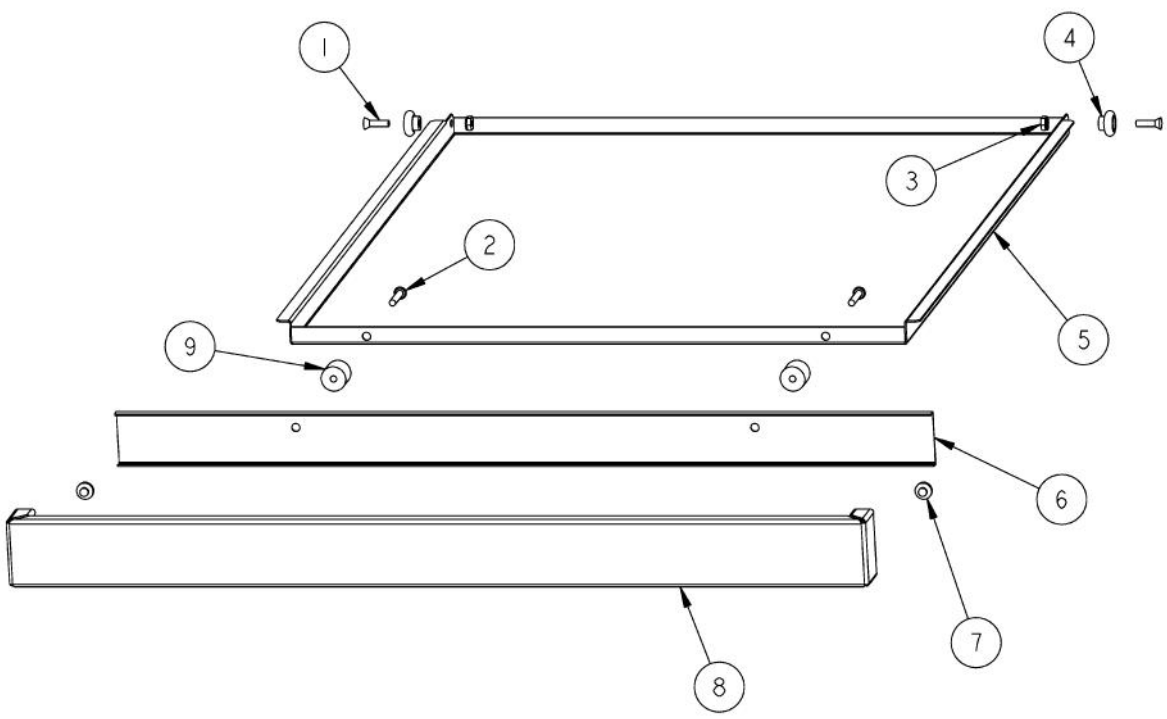

Ref #	Part Number	Qty.	Description
1	G3006352		OUTDOOR WOK LANDING LEDGE PHASE II
2	PA010151		GRILL VALVE NAT. (1,800-15,000 BTU)
	PA010152		SUB TO 003539-000 - GRILL VALVE L.P. (3,700-13,500 BTU)
3	PD020055		NO.10 X 1/2 PAN PHIL. TEK. SS
4	PD030050		10-24 CAGE NUT SS
5	B92014960		CONTROL PANEL
6	PD020056		NO.10-24 X 1/2 PH.TR. M.S. SS
7	PB010208		BEZEL, CHROME PLATE
8	PB010206		VGSC,VGRC,VGRT TOP BURNER KNOB(BK)
9	PE010165		VIKING CHROME PLATE LOGO
10	PB010163		OVEN LIGHT SWITCH KNOB BK
11	PE050063		SPARKER SWITCH
12	PD010012		VALVE BOLT 1/4-20 UNC-2B 5/16 M.S.
13	PD030006		CAPPED WASHER PAL NUT
14	PA050126		VGSB244T FUEL MANIFOLD

Ref #	Part Number	Qty.	Description
1	G32015530		24 SIDE BURNER COVER ASSY
2	PA060051		GRILL V GRATE (PHASE 2)
3	PA030002SS		BURNER BOWL (VGBQ) XSSX
4	003661-000		GRATE SUPPORT(VGRT244T)
5	PA020028		SPARK IGNITER
6	PA080052		FRONT BURNER
7	B20015503		GRATE SUPPORT CENTER
8	PD020055		NO.10 X 1/2 PAN PHIL. TEK. SS
9	PA080053		REAR TOP BURNER
10	PA020036		SPARK MODULE
11	B2005250		SPARK MODULE BRACKET (PHASE 2)
12	B2005260		PHASE II BURNER SUPPORT
13	B20014962		GRILL BOX FRONT

Ref #	Part Number	Qty.	Description
1	B20014963		SIDE BURNER BOX BACK
2	B2006357		OUTDOOR WOK CABINET REAR TRIM P2
3	L1005398		SIDE HEAT SHIELD
4	PD020055		NO.10 X 1/2 PAN PHIL. TEK. SS
5	B20012950		GRILL BOX SIDE, RH
6	B2006347		OUTDOOR WOK BOTTOM (VGWT241T)
7	PD020082		10 X 24 COUNTERSUNK S.S. SCREW
8	G3005215		DRIP TRAY SLIDE - RH
9	G3005214		DRIP TRAY SLIDE - LH
10	PC020025		DRIP TRAY WHEEL
11	B20012951		GRILL BOX SIDE, LH
12	B20015570		GRATE SUPPORT SPACER

Ref #	Part Number	Qty.	Description
1	PD020082		10 X 24 COUNTERSUNK S.S. SCREW
2	PD020079		NO.10 X 1 1/4 PH. PAN HD. T(A) NYLOK
3	PD030044		10-24 KEPS NUT SS
4	PC020025		DRIP TRAY WHEEL
5	B20013863		DRIP TRAY (VGIB241)
6	B20013865		HANDLE BACK (VGIB241)
7	PD040004		GROMMET BUMPER
8	G30015476		DRIP TRAY HANDLE ASSY
9	PD040028		BUSHING(.194ID/.750OD/.750LONG)
NI	G32013866		DRIP TRAY ASSY (VGIB241T)