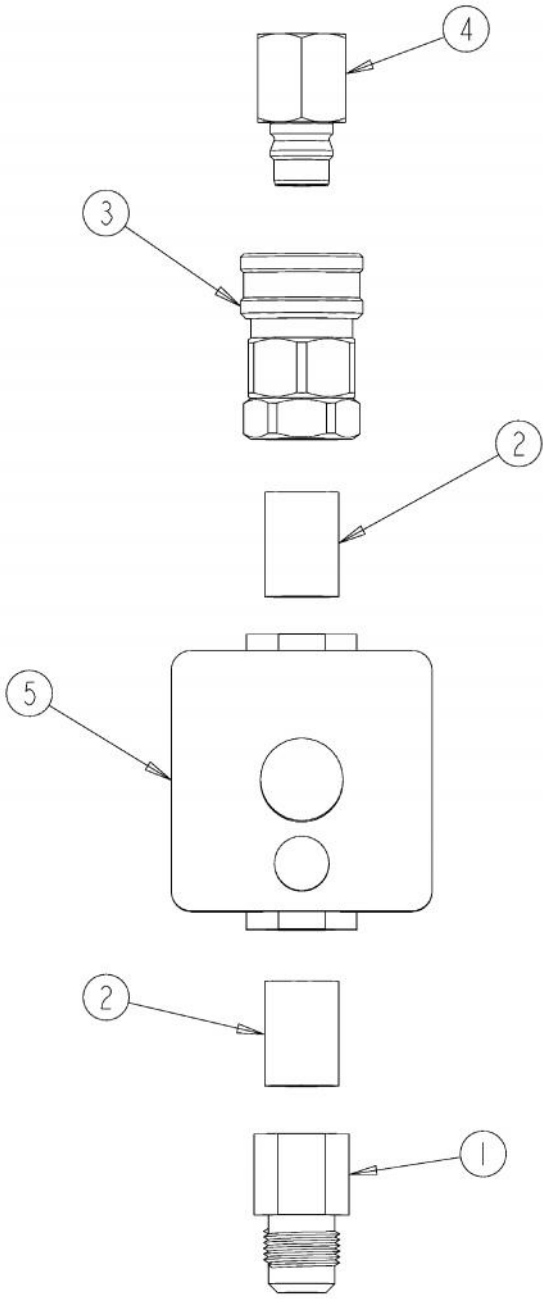

Ref #	Part Number	Qty.	Description
1	G3006352		OUTDOOR WOK LANDING LEDGE PHASE II
2	PA010151		GRILL VALVE NAT. (1,800-15,000 BTU)
	PA010152		SUB TO 003539-000 - GRILL VALVE L.P. (3,700-13,500 BTU)
3	PD020055		NO.10 X 1/2 PAN PHIL. TEK. SS
4	PD030050		10-24 CAGE NUT SS
5	B92014960		CONTROL PANEL
6	PD020056		NO.10-24 X 1/2 PH.TR. M.S. SS
7	PB010208		BEZEL, CHROME PLATE
8	PB010206		VGSC,VGRC,VGRT TOP BURNER KNOB(BK)
9	PE010165		VIKING CHROME PLATE LOGO
10	PB010163		OVEN LIGHT SWITCH KNOB BK
11	PE050063		SPARKER SWITCH
12	PD010012		VALVE BOLT 1/4-20 UNC-2B 5/16 M.S.
13	PD030006		CAPPED WASHER PAL NUT
14	PA050126		VGSB244T FUEL MANIFOLD

Ref #	Part Number	Qty.	Description
1	G32015530		24 SIDE BURNER COVER ASSY
2	PA060051		GRILL V GRATE (PHASE 2)
3	PA030002SS		BURNER BOWL (VGBQ) XSSX
4	003661-000		GRATE SUPPORT(VGRT244T)
5	PA020028		SPARK IGNITER
6	PA080052		FRONT BURNER
7	B20015503		GRATE SUPPORT CENTER
8	PD020055		NO.10 X 1/2 PAN PHIL. TEK. SS
9	PA080053		REAR TOP BURNER
10	PA020036		SPARK MODULE
11	B2005250		SPARK MODULE BRACKET (PHASE 2)
12	B2005260		PHASE II BURNER SUPPORT
13	B20014962		GRILL BOX FRONT

Ref #	Part Number	Qty.	Description
1	PD020082		10 X 24 COUNTERSUNK S.S. SCREW
2	PD020079		NO.10 X 1 1/4 PH. PAN HD. T(A) NYLOK
3	PD030044		10-24 KEPS NUT SS
4	PC020025		DRIP TRAY WHEEL
5	B20013863		DRIP TRAY (VGIB241)
6	B20013865		HANDLE BACK (VGIB241)
7	PD040004		GROMMET BUMPER
8	G30015476		DRIP TRAY HANDLE ASSY
9	PD040028		BUSHING(.194ID/.750OD/.750LONG)
NI	G32013866		DRIP TRAY ASSY (VGIB241T)

Ref #	Part Number	Qty.	Description
1	PB020239		7/8 FLARE TO 1/2 FEMALE CONNECTOR
2	PB040046		1/2 CLOSE NIPPLE (VGSO166)
3	PB040166		FEMALE COUPLER (PHASE 1 GRILL)
4	PB040167		MALE COUPLER (PHASE 1 GRILL)
5	PA070006		PRESSURE REGULATOR - NATURAL
NI	G3004936		REGULATOR ASSY - NAT (P1 GRILL)