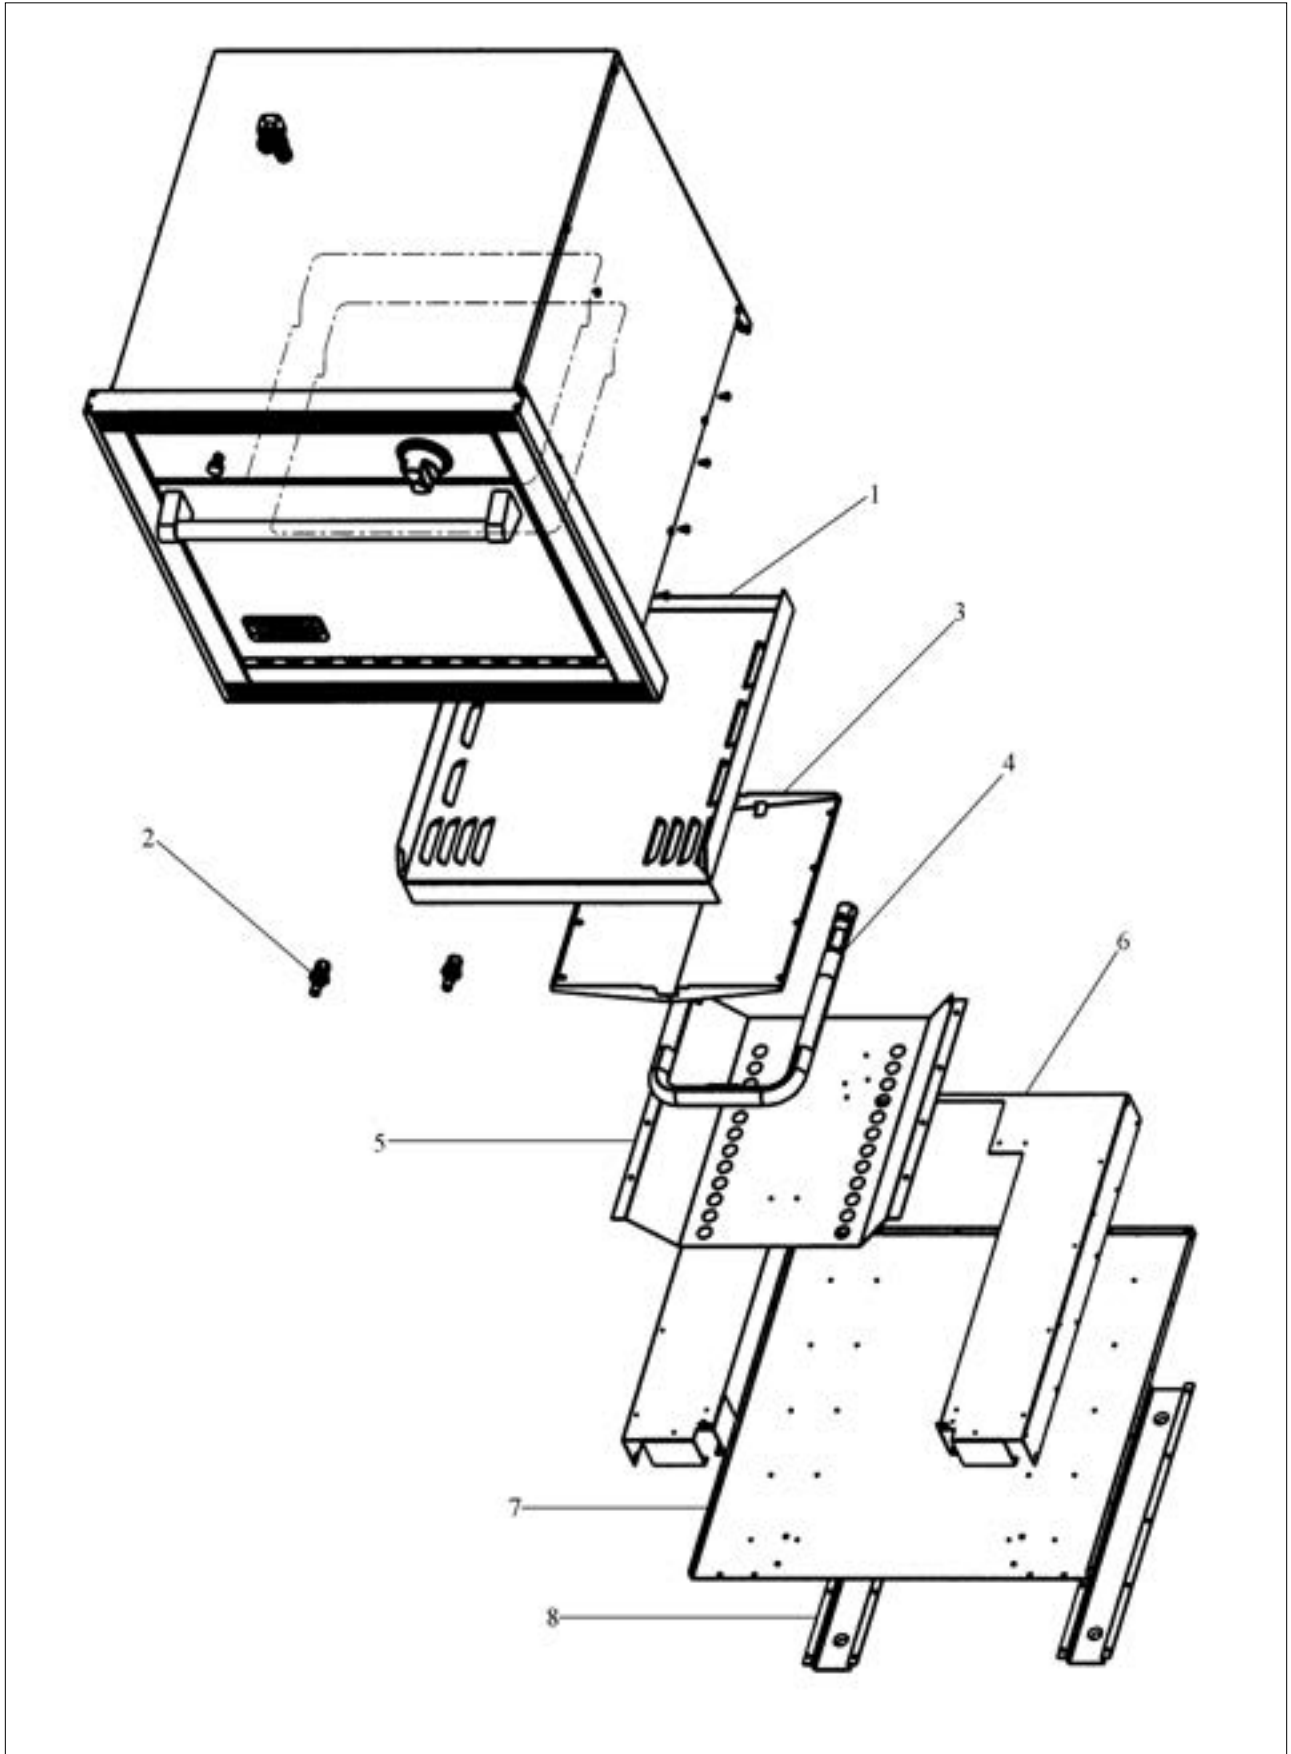

VGSO240T

BOTTOM ASSY	1
DOOR ASSY	2
OVEN CAVITY ASSY	3
TOP ASSY	4
Appendix A:Pages Index	A
Appendix B:Parts Index	B

BOTTOM ASSY

Item	Part No.	Name	Qty	Uom	NOTES
1	G9107670	OVEN BOTTOM ASSY., VGIC245 (DOESN'T INCLUDE HEAT SHIELD, MUST ORDER HEAT SHIELD SEPARATELY)	1	EA	
2	PB040172	3/8 X 3/8 ORIFICE FITTING (NAT)	1	EA	NO LONGER AVAILABLE
3	B20010849	BOTTOM PAN HEAT SHIELD	1	EA	NO LONGER AVAILABLE
4	PB050076	8" DUEL INJECTION BURNER	1	EA	NO LONGER AVAILABLE
5	B20010803	OVEN BOTTOM	1	EA	
6	B20010843	BOTTOM AIR PLATE	1	EA	NO LONGER AVAILABLE, Not available online / Call for pricing and availability
7	B20010844	OVEN BOTTOM	1	EA	NO LONGER AVAILABLE, Not available online / Call for pricing and availability
8	A2002902	RUNNER	1	EA	NO LONGER AVAILABLE, Not available online / Call for pricing and availability