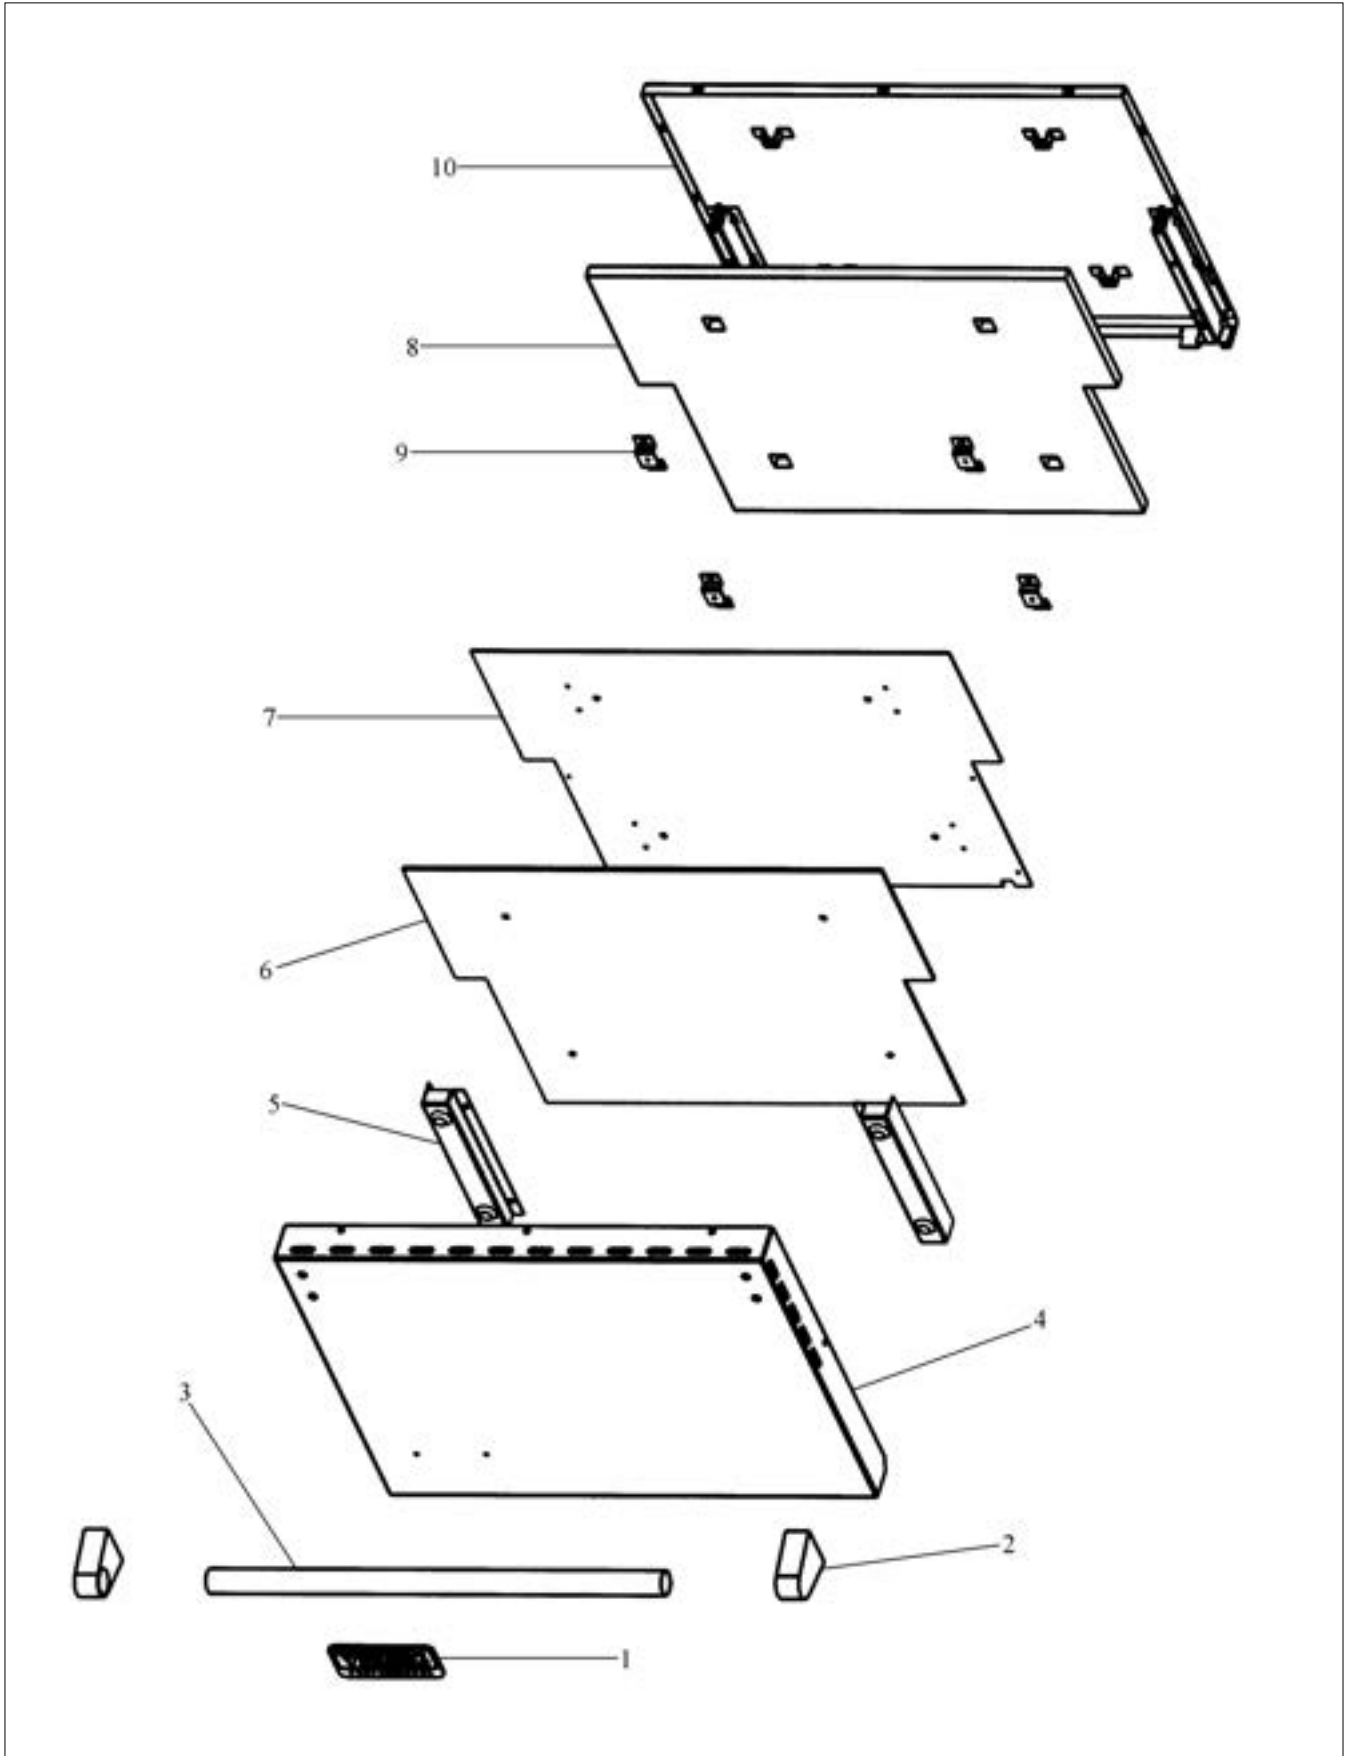

DOOR ASSY

Item	Part No.	Name	Qty	Uom	NOTES
1	PE010016	LOGO (ALL RANGES) *BK/CHR 307997W	1	EA	
Not Shown	PE010079	4.5" LOGO/VIKING PROF *BK/BR	1	EA	
2	000268-000	HANDLE ENDCAP	1	EA	
Not Shown	PE030001PVD	END CAP DOOR HANDLE *BR	1	EA	
3	PE030134	DOOR HANDLE	1	EA	NO LONGER AVAILABLE
Not Shown	PE030134PVD	DOOR HANDLE PVD	1	EA	NO LONGER AVAILABLE
4	B20012170	OUTSIDE DOOR PANEL	1	EA	NO LONGER AVAILABLE
Not Shown	C90012170FG	OUTSIDE DOOR PANEL *FG*	1	EA	NO LONGER AVAILABLE, Not available online / Call for pricing and availability
Not Shown	C90012170GG	OUTSIDE DOOR PANEL *GG*	1	EA	NO LONGER AVAILABLE, Not available online / Call for pricing and availability
Not Shown	C90012170VB	OUTSIDE DOOR PANEL *VB*	1	EA	NO LONGER AVAILABLE, Not available online / Call for pricing and availability
5	A2002499	HINGE POCKET COVER LH	1	EA	
Not Shown	A2002498	HINGE POCKET COVER RH	1	EA	
6	J10010851	DOOR HEAT SINK	1	EA	NO LONGER AVAILABLE, Not available online / Call for pricing and availability
7	B10010817	DOOR INSULATION RET.	1	EA	NO LONGER AVAILABLE, Not available online / Call for pricing and availability
8	PB070145	SUPERWOOL 5" X 24" X 3'	1	EA	
9	B20010852	DOOR HEAT SINK BRACKET	1	EA	NO LONGER AVAILABLE, Not available online / Call for pricing and availability