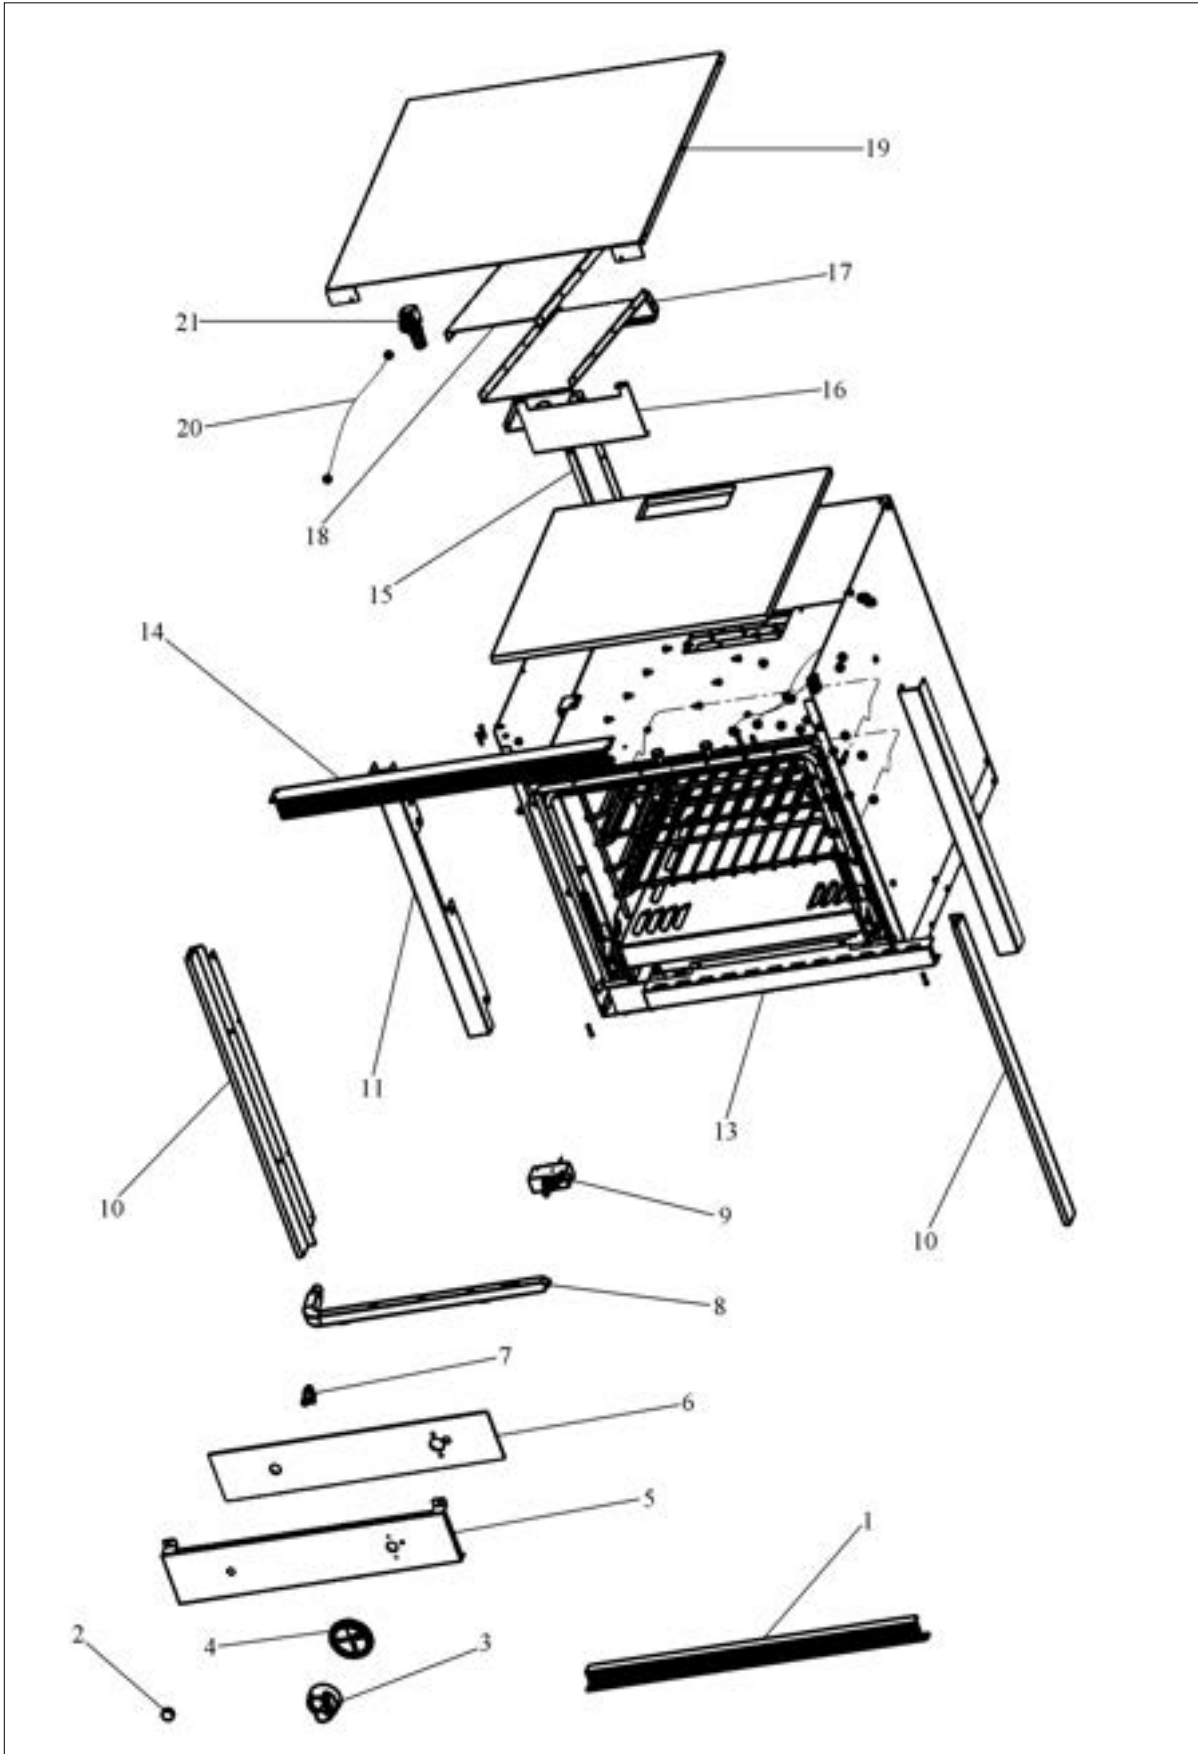

TOP ASSY

Item	Part No.	Name	Qty	Uom	NOTES
1	PE040227	BOTTOM EXTRUSION	1	EA	NO LONGER AVAILABLE
2	PB010163	OVEN LIGHT SWITCH KNOB *BK* (VESO/D	1	EA	
3	PA010155	THERMOSTAT KNOB	1	EA	
4	050172-000	BEZEL, KNOB	1	EA	
Not Shown	PB010209	Bezel - BR	1	EA	
5	B92010846	CONTROL PANEL	1	EA	
6	J10012194	HEAT SINK	1	EA	Not available online / Call for pricing and availability
7	PE050063	SPARKER SWITCH (PHASE 2)	1	EA	
8	PA050099	MANIFOLD	1	EA	NO LONGER AVAILABLE
9	PB010265	THERMOSTAT	1	EA	
10	PE040225	SIDE EXTRUSION	1	EA	NO LONGER AVAILABLE
11	B20010854	SIDE SPACER LH	1	EA	NO LONGER AVAILABLE
12	B20010853	SIDE SPACER RH	1	EA	Not available online / Call for pricing and availability
13	B20010855	BOTTOM SPACER	1	EA	NO LONGER AVAILABLE, Not available online / Call for pricing and availability
14	PE040226	TOP EXTRUSION	1	EA	Not available online / Call for pricing and availability
15	B20012168	BACK BRACKET	1	EA	NO LONGER AVAILABLE, Not available online / Call for pricing and availability
16	B20010869	TIE-IN BRACKET	1	EA	NO LONGER AVAILABLE, Not available online / Call for pricing and availability