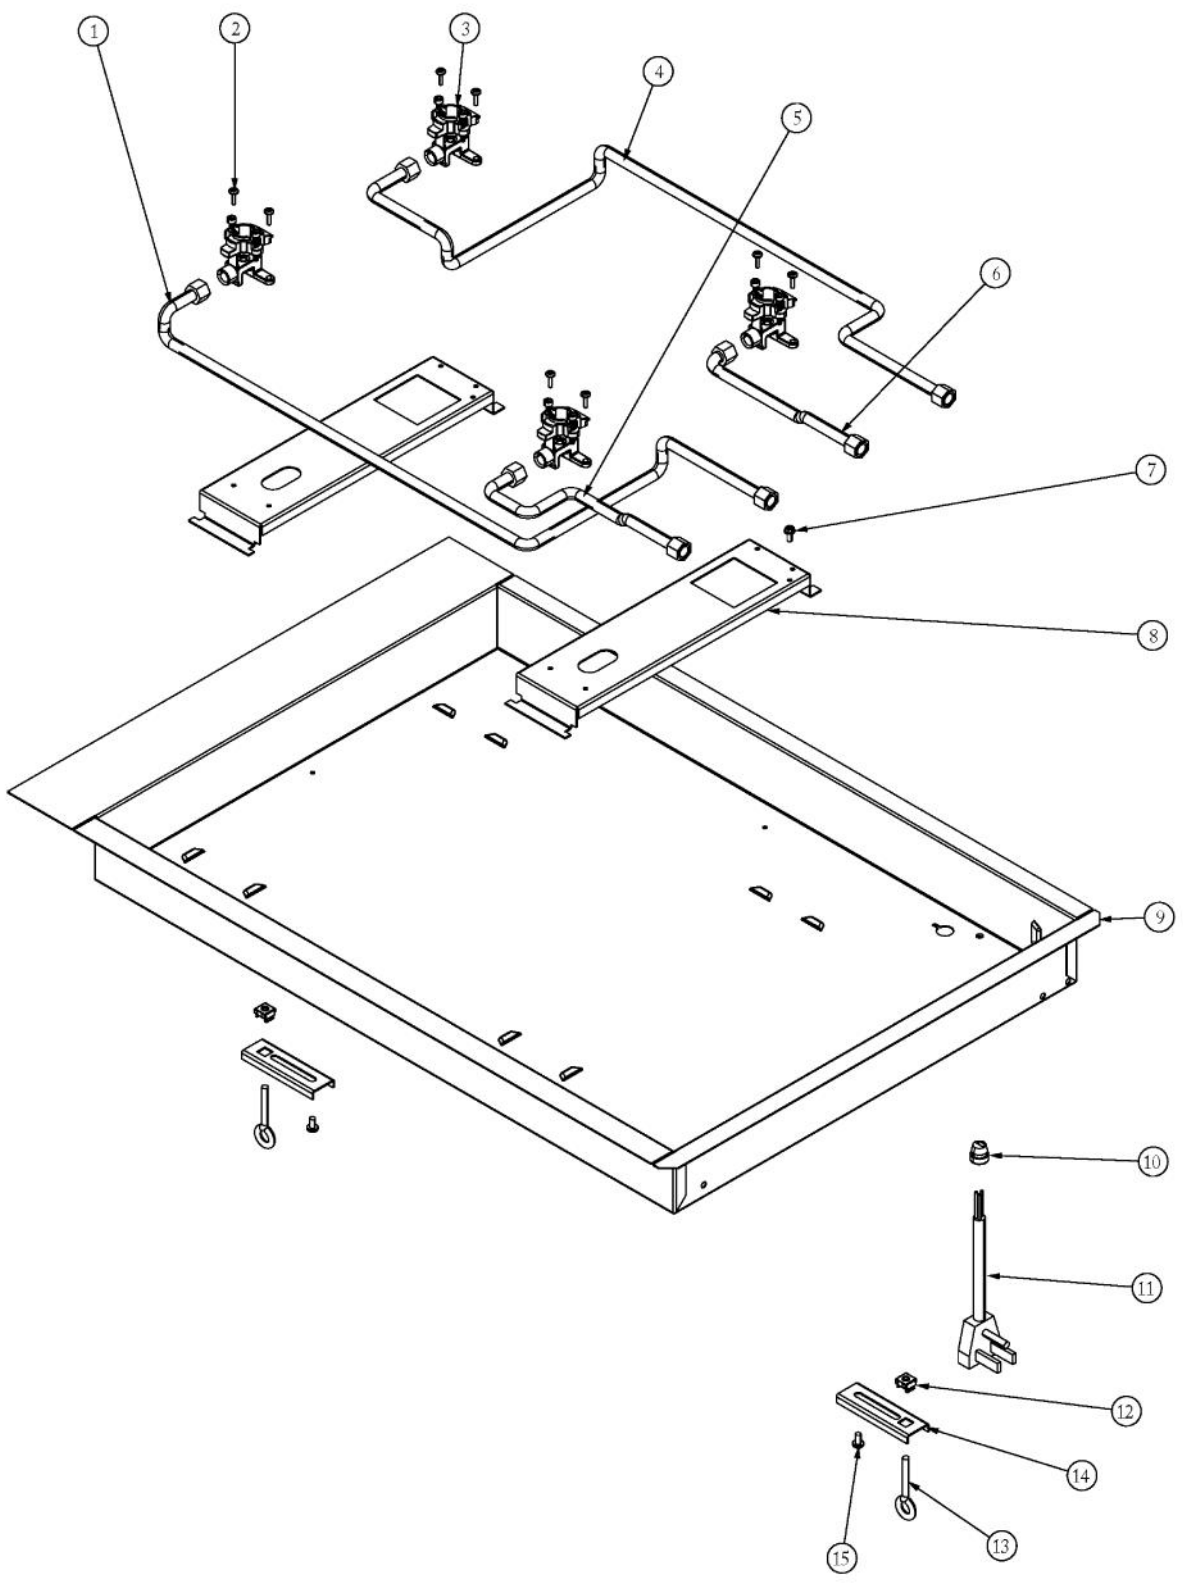

Ref #	Part Number	Qty.	Description
1	PA060097	1	VGSU102 GRATE 2
2	PA060096	1	30 VGSU GRATE
3	PA080101	1	DGRT-C COMPLETE BURNER HEAD ASSEMBLY
4	PB050070	1	C-BASE
5	PA080105	1	DGRT-B BURNER CAP- BLACK
6	PA080100	1	DGRT-B COMPLETE BURNER HEAD ASSEMBLY
7	PA080103	1	DGRT-A BURNER CAP- BLACK
8	PB050071	1	B-BASE
9	PB050072	1	A-BASE
10	B21010611	1	30 MAIN TOP
10	E91010611WH	1	VGSU102 SEALED TOP XWHX
10	E91010611BK	1	VGSU102 SEALED TOP XBKX
11	PA080099	1	DGRT-A COMPLETE BURNER HEAD ASSEMBLY
12	PB050069	1	D-BASE
13	PA080102	1	DGRT-D COMPLETE BURNER HEAD ASSEMBLY
14	PA080083	1	D BURNER CAP XMATTE BLACKX
15	PA080107	1	DGRT-C BURNER CAP- BLACK
NI	023762-000	1	BRACKET, SPRT, VGSU104
NI	023763-000	1	BRACKET, SPRT
NI	PD020004	1	10X3/8PH.HD.TYPE 25 REPL PD040125
NI	015112-000	4	MODULE, SPK IRIS COOKTOP
NI	019955-000	6	SHIELD, WTR
NI	PB040199	1	NATURAL ORIFICE NO.56
NI	PB040271	3	NO.60 LP

Ref #	Part Number	Qty.	Description
1	PB020309	1	VGSU30 LF 3/8 TUBE
2	PD020005	1	NO.8 X 1/2 PH.PN.HD.SMS.
3	PB050067	1	JETHOLDER
4	PB020311	1	VGSU30 LR TUBE
5	PB020308	1	VGSU30 RF 38 TUBE
6	PB020310	1	VGSU30 RR TUBE
7	PD020010	1	10 X 3/8 GREEN GROUNDING SCREW
8	NON-SERVICEABLE	2	TUB WELDMENT
9	NON-SERVICEABLE	1	TUB WELDMENT
10	PE070069	1	STRAIGHT-THRU BUSHING
11	G4007440	1	SUPPLY CORD ASSY
12	PD030029	2	SELF RETAINING NUT (1/4-20)
13	PD010027	2	EYE BOLT-VGSU101/161
14	A2003053	2	RET.BRKT VGSU101 REPL PG210006
15	PD020004	2	10X3/8PH.HD.TYPE 25 REPL PD040125