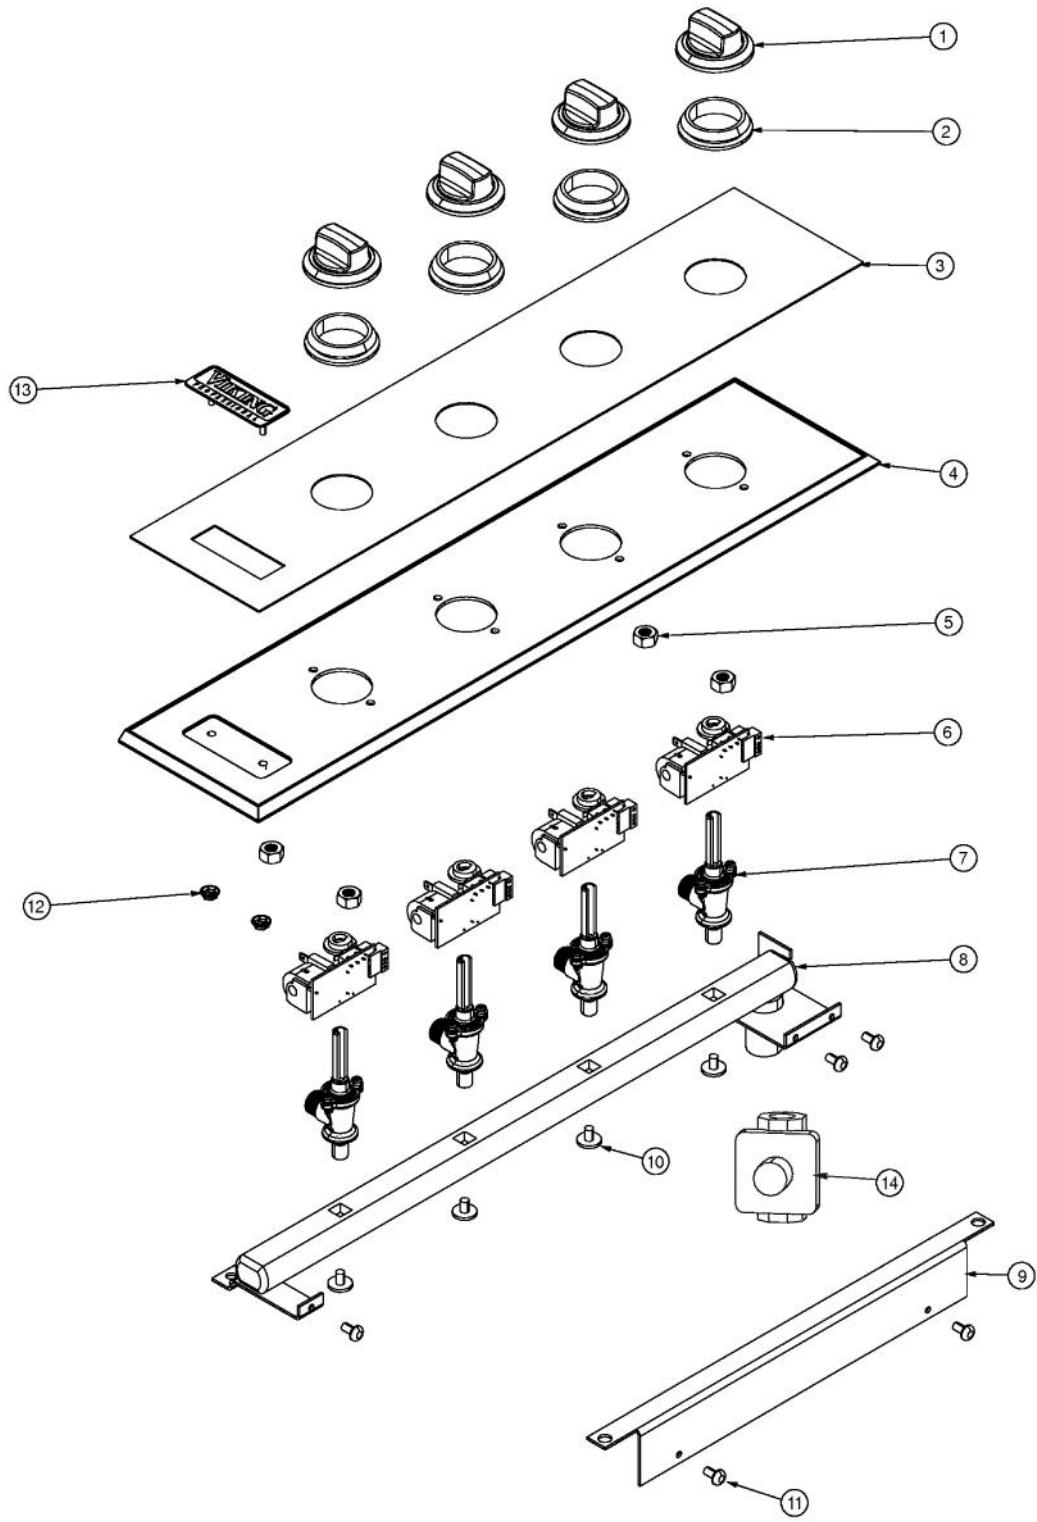

Ref #	Part Number	Qty.	Description
1	PA060097	1	VGSU102 GRATE 2
2	PA060096	1	30 VGSU GRATE
3	PA080101	1	DGRT-C COMPLETE BURNER HEAD ASSEMBLY
4	PB050070	1	C-BASE
5	PA080105	1	DGRT-B BURNER CAP- BLACK
6	PA080100	1	DGRT-B COMPLETE BURNER HEAD ASSEMBLY
7	PA080103	1	DGRT-A BURNER CAP- BLACK
8	PB050071	1	B-BASE
9	PB050072	1	A-BASE
10	B21010611	1	30 MAIN TOP
10	E91010611WH	1	VGSU102 SEALED TOP XWHX
10	E91010611BK	1	VGSU102 SEALED TOP XBKX
11	PA080099	1	DGRT-A COMPLETE BURNER HEAD ASSEMBLY
12	PB050069	1	D-BASE
13	PA080102	1	DGRT-D COMPLETE BURNER HEAD ASSEMBLY
14	PA080083	1	D BURNER CAP XMATTE BLACKX
15	PA080107	1	DGRT-C BURNER CAP- BLACK
NI	023762-000	1	BRACKET, SPRT, VGSU104
NI	023763-000	1	BRACKET, SPRT
NI	PD020004	1	10X3/8PH.HD.TYPE 25 REPL PD040125
NI	015112-000	4	MODULE, SPK IRIS COOKTOP
NI	019955-000	6	SHIELD, WTR
NI	PB040199	1	NATURAL ORIFICE NO.56
NI	PB040271	3	NO.60 LP

Ref #	Part Number	Qty.	Description
1	PB020309	1	VGSU30 LF 3/8 TUBE
2	PD020005	1	NO.8 X 1/2 PH.PN.HD.SMS.
3	PB050067	1	JETHOLDER
4	PB020311	1	VGSU30 LR TUBE
5	PB020308	1	VGSU30 RF 38 TUBE
6	PB020310	1	VGSU30 RR TUBE
7	PD020010	1	10 X 3/8 GREEN GROUNDING SCREW
8	NON-SERVICEABLE	2	TUB WELDMENT
9	NON-SERVICEABLE	1	TUB WELDMENT
10	PE070069	1	STRAIGHT-THRU BUSHING
11	G4007440	1	SUPPLY CORD ASSY
12	PD030029	2	SELF RETAINING NUT (1/4-20)
13	PD010027	2	EYE BOLT-VGSU101/161
14	A2003053	2	RET.BRKT VGSU101 REPL PG210006
15	PD020004	2	10X3/8PH.HD.TYPE 25 REPL PD040125