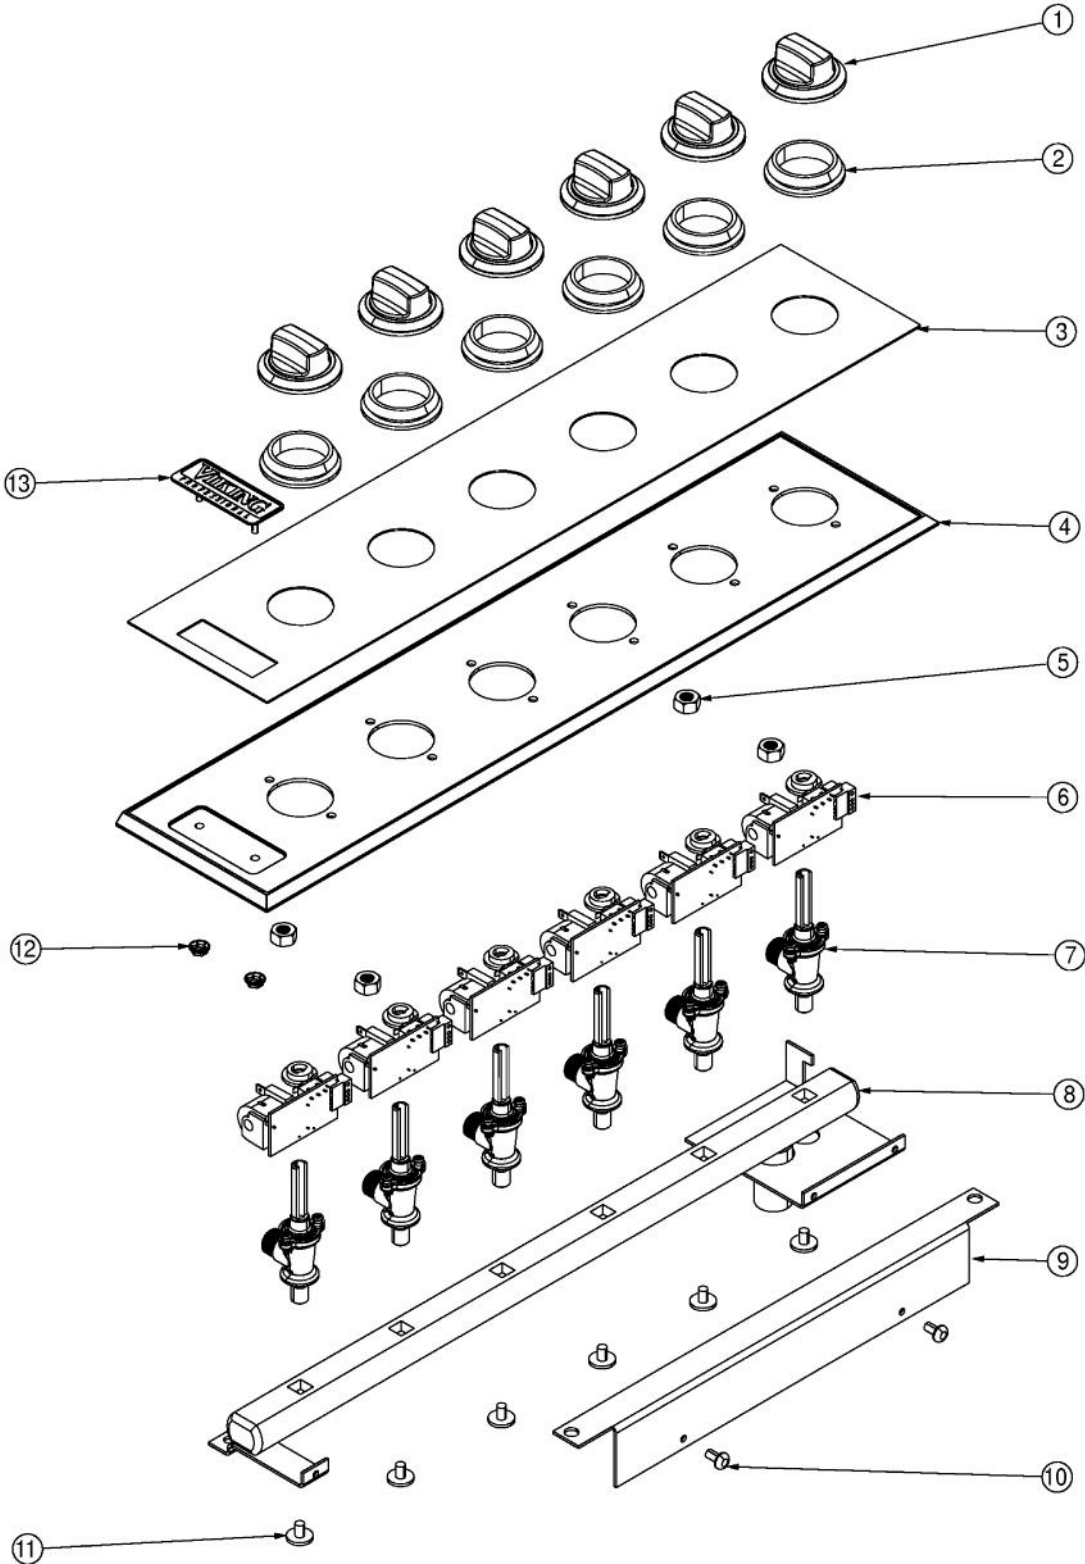

Ref #	Part Number	Qty.	Description
1	PA060099	2	VGSU162 GRATE 2
2	PA060098	2	36 VGSU GRATE
3	PA080107	3	DGRT-C BURNER CAP- BLACK
4	PA080101	3	DGRT-C COMPLETE BURNER HEAD ASSEMBLY
5	PA080105	1	DGRT-B BURNER CAP- BLACK
6	PA080100	1	DGRT-B COMPLETE BURNER HEAD ASSEMBLY
7	PB050071	1	B-BASE
8	PA080103	1	DGRT-A BURNER CAP- BLACK
9	PA080099	1	DGRT-A COMPLETE BURNER HEAD ASSEMBLY
10	PB050072	1	A-BASE
11	B21010612	1	36 MAIN TOP, STAINLESS STEEL
11	E91010612WH	1	VGSU162 SEALED TOP XWHX
11	E91010612BK	1	VGSU162 SEALED TOP XBKX
12	PB050070	3	C-BASE
13	PB050069	1	D-BASE
14	PA080102	1	DGRT-D COMPLETE BURNER HEAD ASSEMBLY
15	PA080083	1	D BURNER CAP XMATTE BLACKX
NI	023762-000	1	BRACKET, SPRT, VGSU104
NI	023763-000	1	BRACKET, SPRT
NI	PD020004	1	10X3/8PH.HD.TYPE 25 REPL PD040125
NI	015112-000	1	MODULE, SPK IRIS COOKTOP
NI	019955-000	1	SHIELD, WTR
NI	PB040199	1	NATURAL ORIFICE NO.56
NI	PB040271	1	NO.60 LP

Ref #	Part Number	Qty.	Description
1	PB020314	1	36 VGSU LF 3/8 TUBE
2	PB050067	5	JETHOLDER
3	PD020005	8	NO.8 X 1/2 PH.PN.HD.SMS.
4	PB020317	1	36 VGSU LR 3/8 TUBE
5	PB020316	1	36 VGSU CR 3/8 TUBE
6	PB020315	1	36 VGSU RF 3/8 TUBE
7	PB020313	1	36 VGSU CF 3/8 TUBE
8	PB020312	1	36 VGSU RF 3/8 TUBE
9	PD020010	1	10 X 3/8 GREEN GROUNDING SCREW
10	NON-SERVICEABLE	3	TUB WELDMENT
11	PD020004	4	10X3/8PH.HD.TYPE 25 REPL PD040125
12	PE070069	1	STRAIGHT-THRU BUSHING
13	G4007440	1	SUPPLY CORD ASSY
14	PD030029	2	SELF RETAINING NUT (1/4-20)
15	A2003053	2	RET.BRKT VGSU101 REPL PG210006
16	PD010027	2	EYE BOLT-VGSU101/161