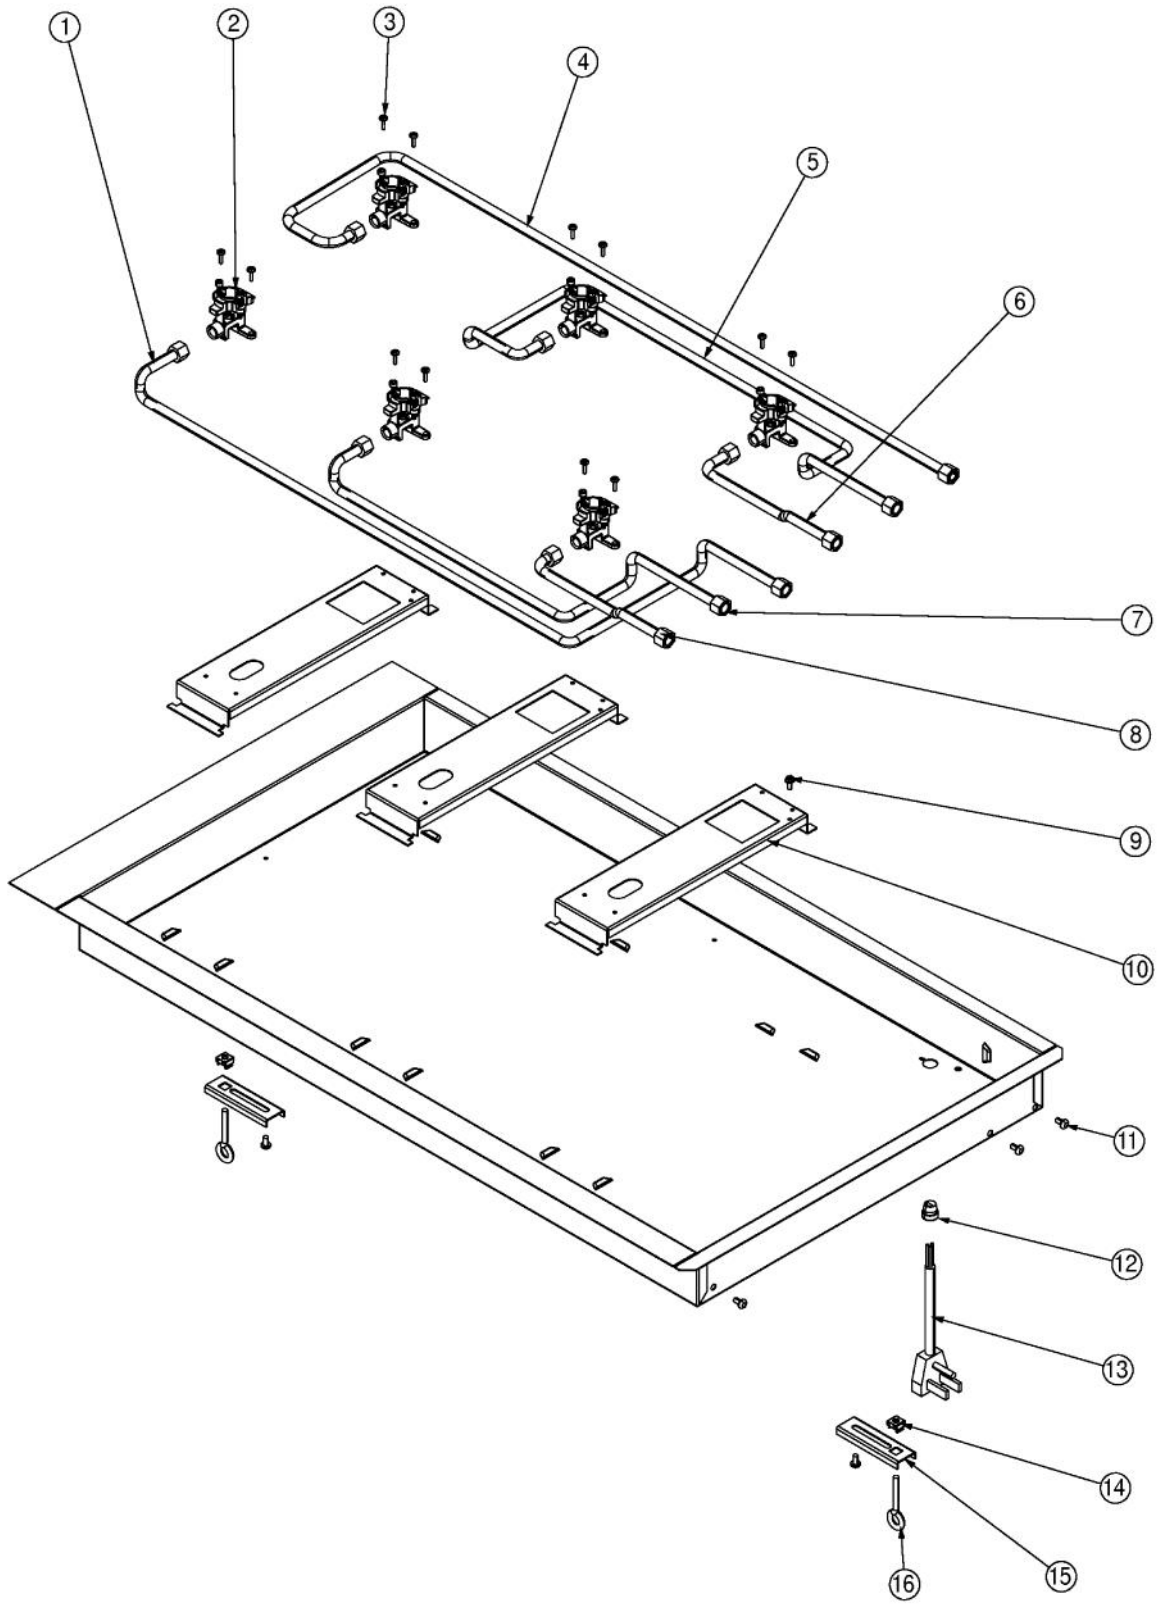

Ref #	Part Number	Qty.	Description
1	PA060099	2	VGSU162 GRATE 2
2	PA060098	2	36 VGSU GRATE
3	PA080107	3	DGRT-C BURNER CAP- BLACK
4	PA080101	3	DGRT-C COMPLETE BURNER HEAD ASSEMBLY
5	PA080105	1	DGRT-B BURNER CAP- BLACK
6	PA080100	1	DGRT-B COMPLETE BURNER HEAD ASSEMBLY
7	PB050071	1	B-BASE
8	PA080103	1	DGRT-A BURNER CAP- BLACK
9	PA080099	1	DGRT-A COMPLETE BURNER HEAD ASSEMBLY
10	PB050072	1	A-BASE
11	B21010612	1	36 MAIN TOP, STAINLESS STEEL
11	E91010612WH	1	VGSU162 SEALED TOP XWHX
11	E91010612BK	1	VGSU162 SEALED TOP XBKX
12	PB050070	3	C-BASE
13	PB050069	1	D-BASE
14	PA080102	1	DGRT-D COMPLETE BURNER HEAD ASSEMBLY
15	PA080083	1	D BURNER CAP XMATTE BLACKX
NI	023762-000	1	BRACKET, SPRT, VGSU104
NI	023763-000	1	BRACKET, SPRT
NI	PD020004	1	10X3/8PH.HD.TYPE 25 REPL PD040125
NI	015112-000	1	MODULE, SPK IRIS COOKTOP
NI	019955-000	1	SHIELD, WTR
NI	PB040199	1	NATURAL ORIFICE NO.56
NI	PB040271	1	NO.60 LP

Ref #	Part Number	Qty.	Description
1	PB020314	1	36 VGSU LF 3/8 TUBE
2	PB050067	5	JETHOLDER
3	PD020005	8	NO.8 X 1/2 PH.PN.HD.SMS.
4	PB020317	1	36 VGSU LR 3/8 TUBE
5	PB020316	1	36 VGSU CR 3/8 TUBE
6	PB020315	1	36 VGSU RF 3/8 TUBE
7	PB020313	1	36 VGSU CF 3/8 TUBE
8	PB020312	1	36 VGSU RF 3/8 TUBE
9	PD020010	1	10 X 3/8 GREEN GROUNDING SCREW
10	NON-SERVICEABLE	3	TUB WELDMENT
11	PD020004	4	10X3/8PH.HD.TYPE 25 REPL PD040125
12	PE070069	1	STRAIGHT-THRU BUSHING
13	G4007440	1	SUPPLY CORD ASSY
14	PD030029	2	SELF RETAINING NUT (1/4-20)
15	A2003053	2	RET.BRKT VGSU101 REPL PG210006
16	PD010027	2	EYE BOLT-VGSU101/161