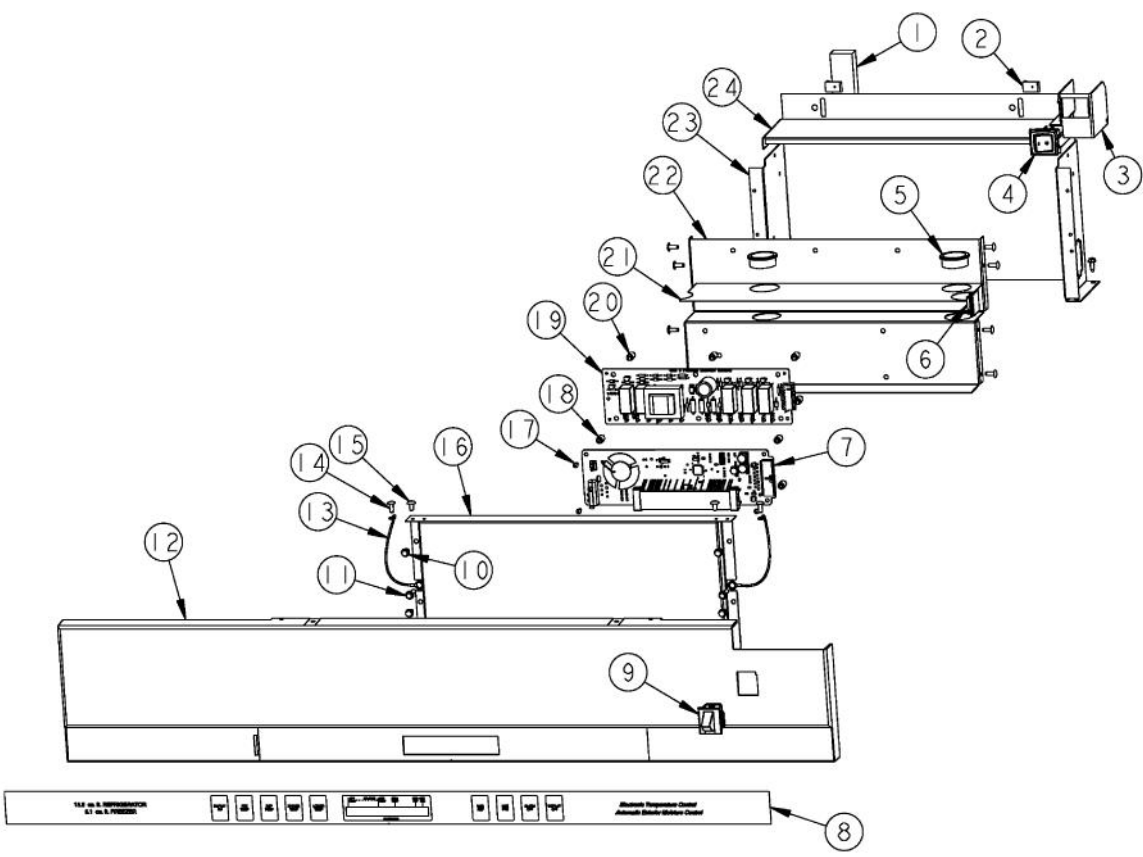

Ref #	Part Number	Qty.	Description
1	A3030361		GASKET, RED
2	M0288120		NUT-SPEED, VM0288120
3	K2098654		BRACKET SWITCH POWER
4	PE950149		SWITCH POWER
5	A4554817		BUSHING-SNAP VA4554817
6	M0104106		CLIP-CORD VM0104106
7	PE070728		BOARD LOW VOLTAGE
8	PE950174		OVERLAY SWITCH BTM 36
9	PE950122		SWITCH
10	PD020194		SCREW-SM
11	M0238846		SCREW-SHLDR
12	PK030458		PANEL CONTROL AR 36 R
12	PK030459		PANEL CONTROL AR 36 L
13	12064001		SUPP-CONT PANEL
14	PC040010		POP RIVET
15	M0224128		SCREW-SM
16	K20910061		CONTROL BOX FRONT
17	PD020013		TYPE AB NO.6 X 3/8 PH PAN HD. SMS
18	M0585506		SUPPORT
19	PE970463		POWER CONTROL BOARD
20	M0585504		SUPPORT
21	005396-000		FILM,PROTECTIVE
22	K20910060		BRACKET - PC
23	K2099402		CONTROL BOX
24	K20915000		CONTROL BOX TOP