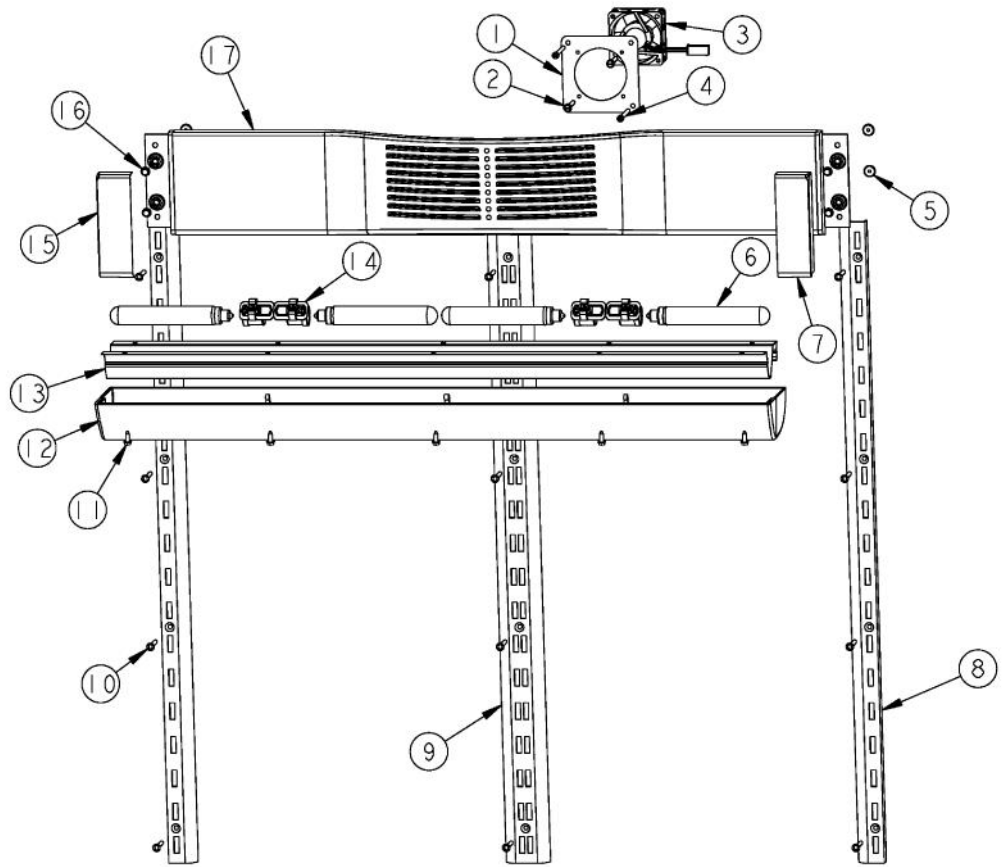

Ref #	Part Number	Qty.	Description
1	PM910351		SHELF ASM GLASS BM 36 FF
2	PRODUCE DRAWER		FOR BREAKDOWN SEE PAGE 002
3	ConvertibleMeatSa.		FOR BREAKDOWN SEE PAGE 003

Ref #	Part Number	Qty.	Description
1	PM010530		SHELF ASM GLASS 36 AR 36 BM
2	PD020032		SRW-8(A)X3/8PH.WFR HD 7/16DIA XNCL
3	PK930290		SUPPORT SLIDE R
4	12046701		CRISPER RAIL WELD
5	PK030439		GLIDE CENTER SUPPORT
6	PM910343		RAIL DRAWER R
7	PK930277		DRAWER PRODUCE ASM AR/BM 36
8	PD920162		SCR 8-16 PLASTITE PNP 1/4 S
9	PM910342		RAIL DRAWER L
10	PK930291		SUPPORT SLIDE L
11	PD920161		SCR 8-16 PLASTITE PNP 3/8 S
12	PM910388		SLIDE DRAWER (R & L)

Ref #	Part Number	Qty.	Description
1	PK930286		SHELF MEATSAVOR AR/BM 36
2	PK930388		DUCT, MEATSAVOR REAR BM 36
3	M0581001		GROMMET-SCREW
4	PD020195		SCR 8-18 X 5/8
5	PK930169		DUCT MEAT SAVOR SXS 42/48 R
6	M0211021		SCREW-SM
7	PK930172		COVER CONTROL MEAT SAVOR
8	PK930168		DIAL CONTROL MEAT SAVOR
9	PK930283		DUCT MEATSAVOR SPACER
10	PM910334		ROLLER TENSION
11	PM910287		SLIDE MEAT SAVOR R
12	PK930173		SUPPORT SLIDE MEAT SAVOR SXS 42/48 R
13	PD920162		SCR 8-16 PLASTITE PNP 1/4 S
14	PK930175		SUPPORT DRAWER MEAT SAVOR SXS 42/48 R
15	PK930278		DRAWER MEAT SAVOR AR BM 36
16	PK930176		SUPPORT DRAWER MEAT SAVOR 42/48 L
17	PK930174		SUPPORT SLIDE MEAT SAVOR SXS 42/48 L
18	PM910288		SLIDE MEAT SAVOR L
19	PK930284		DUCT MEATSAVOR LEFT
20	PK930288		DOOR MEATSAVOR ASM AR/BM 36