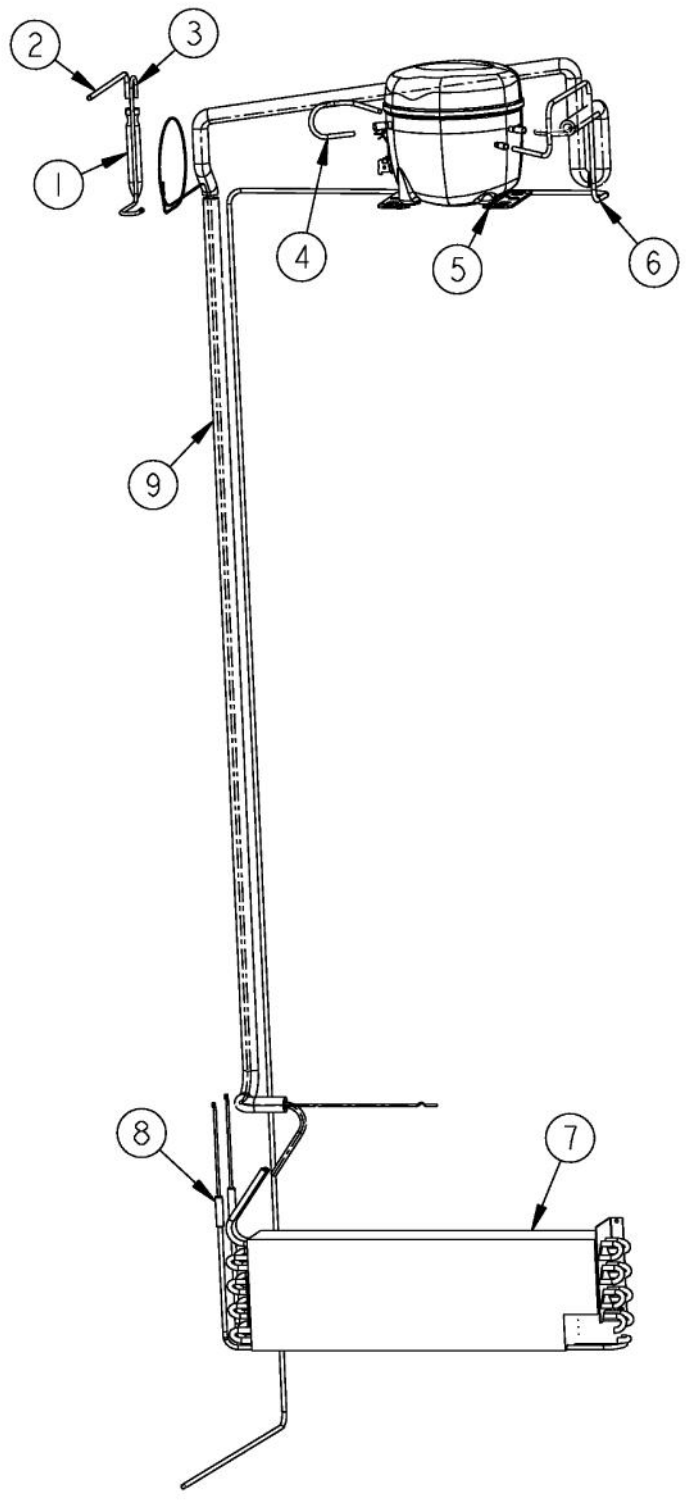

Ref #	Part Number	Qty.	Description
1	PB020305		PLASTIC TUBING-IM WATERLINE BM
2	PA970012		SINGLE WATER VALVE
3	10463202		FILL TUBE ASSEMBLY