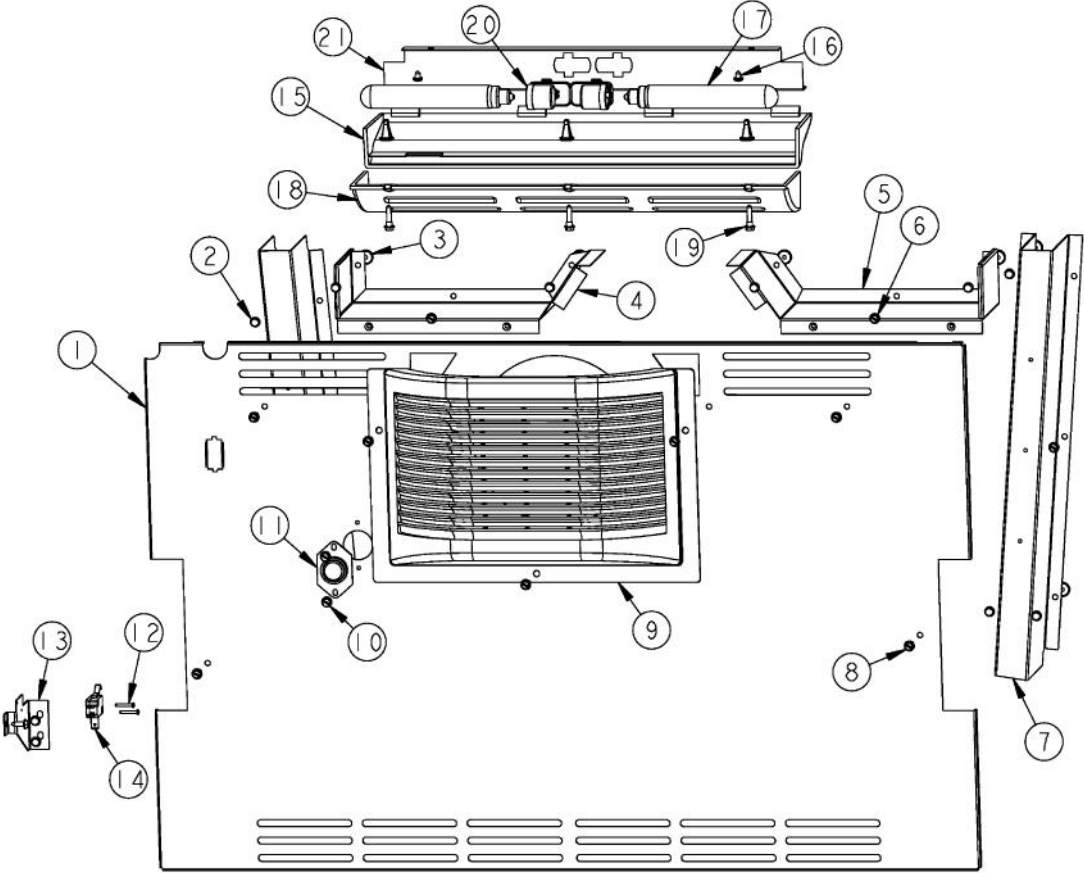

Ref #	Part Number	Qty.	Description
1	000247-000		COVER, EVAP, BM
2	PD020194		SCREW-SM
3	M0581001		GROMMET-SCREW
4	K2097168		BRKT DIVIDER L
5	K2097169		BRKT DIVIDER R
6	M0232929		SCREW-SE
7	K2097172		RETURN AIR CHANNEL
8	M0211018		SCREW-SM
9	12063301		FREEZER FAN COVER
10	M0211014		SCREW-SM
11	C8983701		THERMISTOR
12	M0213105		SCREW-SM
13	K2098398		36 BM SWITCH MOUNTING BRKT
14	003471-000		SWITCH SNAP-ACTION BM 36
15	12074501		COVER-FZ LIGHT
16	M0223729		SCREW-SM
17	A3079001		LAMP - 40W
18	PK930253		LENS LIGHT BM 36 FZ
19	M0238846		SCREW-SHLDR
20	PE950125		LIGHT SOCKET
21	L2098313		BRACKET, LT, 36 BTM, FZ