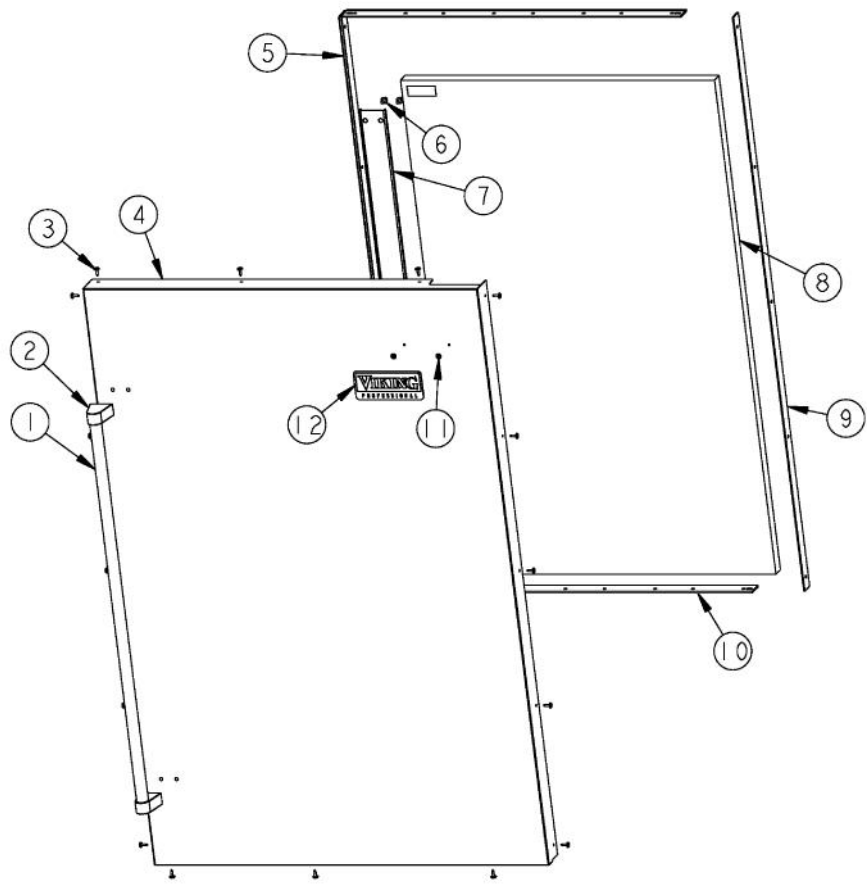

Ref #	Part Number	Qty.	Description
1	PC020280		PIVOT PL ASM RH UP PRO/DES
1	042382-000	1	RH, BM 4 HOLE PIVOT PLATE KIT (MANUFACTURED BETWEEN 4/10/2006 THRU 8/10/12)
1	PC020281		PIVOT PL ASM LH UP PRO/DES
1	042381-000	1	LH, BM 4 HOLE PIVOT PLATE KIT (MANUFACTURED BETWEEN 4/10/2006 THRU 8/10/12)
2	PD040162		SPACER-DOOR HINGE
2	042381-000	1	LH, BM 4 HOLE PIVOT PLATE KIT (MANUFACTURED BETWEEN 4/10/2006 THRU 8/10/12)
3	G32915034		DOOR ASM 36BM FF (INCLUDES GASKET)
4	PD920174		10-32 TORX HEAD SCREW
5	PD020187		SCR 8-32 MCH HXWS 1/4 S ZN
6	PC020296		CAM DOOR CLOSURE TOP BLACK
7	PC020282		PIVOT PL ASM RH LW PRO/DES
7	PC020283		PIVOT PL ASM LH LW PRO/DES
8	G5099297		DOOR BIN ASM FF 36 BM AND AR FULL
9	G5099298		DOOR BIN ASM FF 36 BM AND AR HALF
10	V12097404		DAIRY MODULE ASM
11	PB070326	1	DOOR GASKET (BEFORE 06-10-08)
11	005449-000	1	GASKET, ASM, 36, FF (ON OR AFTER 06-10-08)
12	001617-000		SPACER,NYL,PIVOT PLATE
13	PC020269		DOOR STOP 36 BM
14	PD020234		SCREW THP 10-32 X .500 SS BO