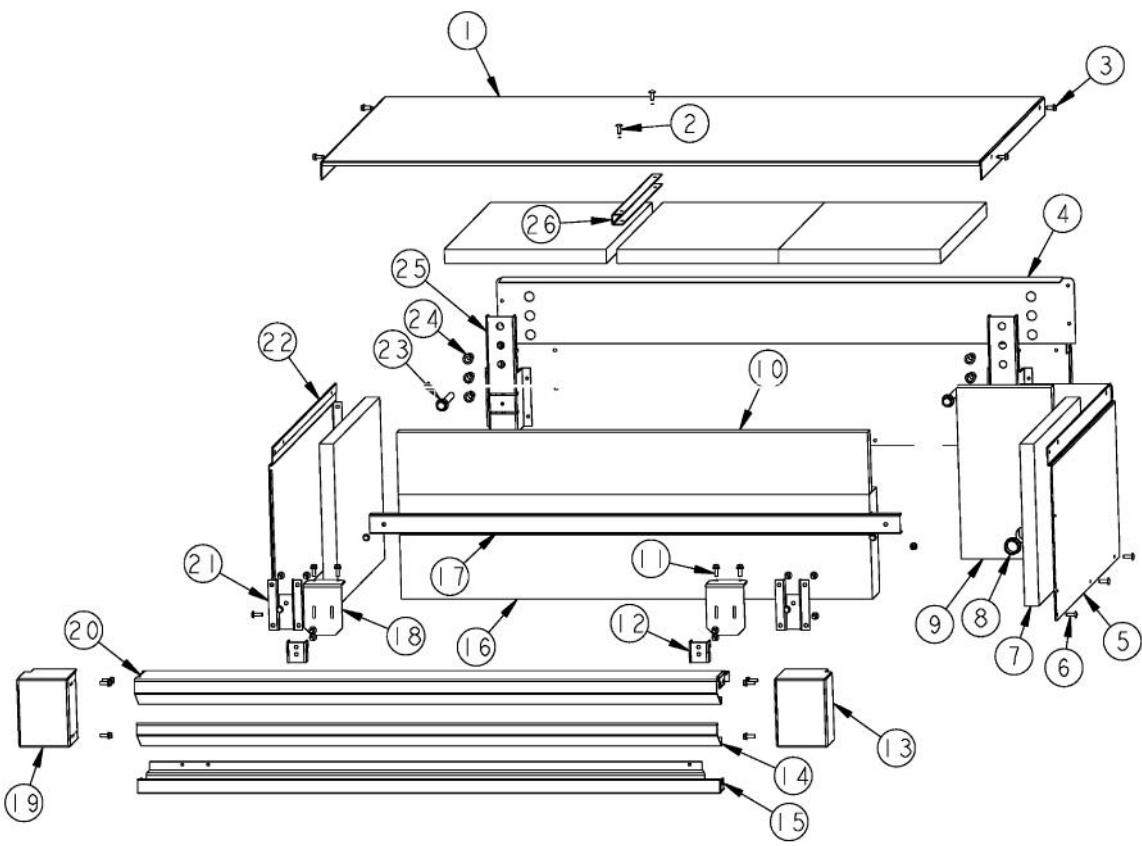

Ref #	Part Number	Qty.	Description
1	K2099931		MC TOP 36
2	PC040010		POP RIVET
3	PD020194		SCREW-SM
4	K2099933		MC BACK 36
5	K2099459		MC SIDE R
6	PC040017		POP RIVET
7	PB070355		INSULATION MC COVER
8	A4554806		BUSHING-SNAP VA4554806
9	PB970171		MC INSULATION - BACK SIDE
10	PB070358		INSULATION MC COVER
11	M0220417		SCREW-TC
12	B2096961		BRACKET-LOUVER
13	B20916337		ENDCAP GRILLE PROI R
13	B20916338		ENDCAP GRILLE PROI L
14	B20916316		LOUVER GRILLE MID 36 PROI
15	B20916333		BOTTOM LOUVER - RIGHT HINGE
15	000263-000		BOTTOM LOUVER - LEFT HINGE
16	PB070359		INSULATION MC COVER
17	K20915902		CROSSMEMBER PSM 36
18	B20916342		LOUVER SUPPORT BRACKET
19	B20916336		ENDCAP GRILLE PROI N
20	B20916315		LOUVER GRILLE TOP 36 PROI
21	PK050004		BRACKET GRILLE
22	K2099460		MC SIDE L
23	PD020233		SCR LAG 5/16-9 GX 5/16X7/16 WAF IHXW 3 S ZN
24	PD040157		BEARING SLEEVE
25	K20915675		BRACKET PSM
26	K2099455		SUPPORT MC Z
NI	000262-000		GRILLE,ASM,BM 36 PROI L