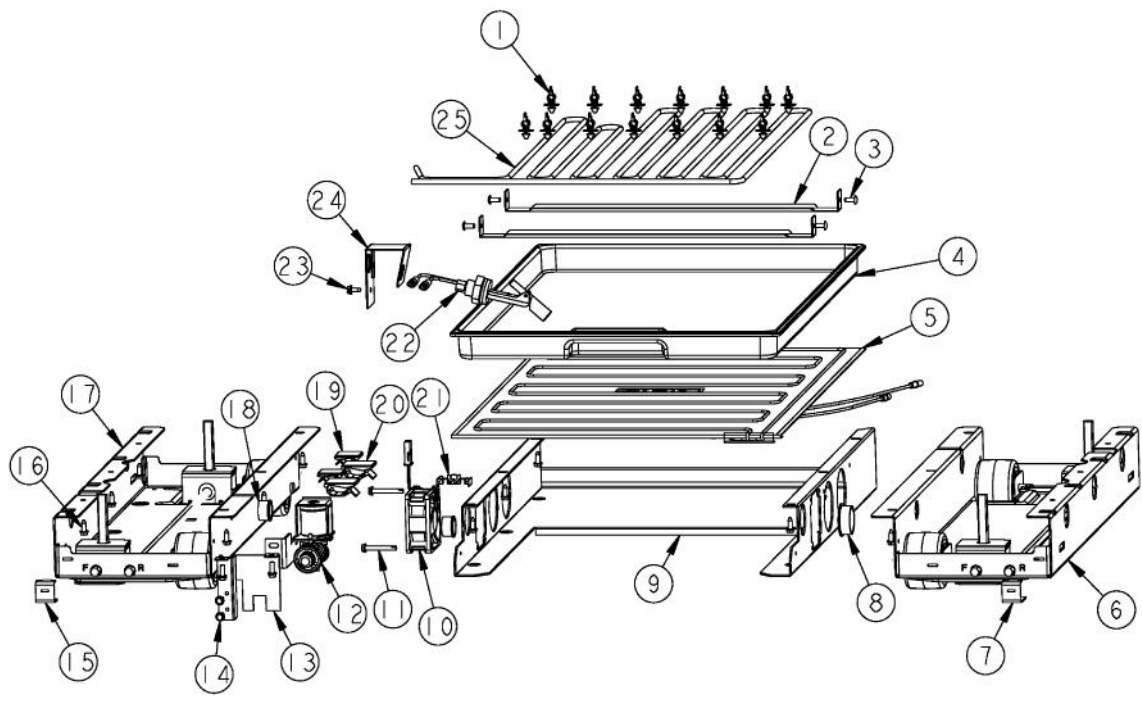

Ref #	Part Number	Qty.	Description
1	PD030146		STAND OFF LOCK CLIP
2	K20911831		BRACKET CONDENSATE SUPPORT
3	PC040010		POP RIVET
4	PK930348		PAN DRAIN
5	G50914125		TRAY PAN HEATER
6	PM910398		LEVELER ASSEMBLY - R
7	K2098044		BRKT GRILLE SUPPORT
8	A4554817		BUSHING-SNAP VA4554817
9	K20915952		SHIELD BOTTOM DRAIN
10	000731-000		AXIAL FAN
11	PD020274		SCR SLTD HEX WSHR HD 8X1.250 BT
12	PA970012		SINGLE WATER VALVE
13	K20913788		BRKT VALVE H2O SINGLE
14	M0220417		SCREW-TC
15	K2098096		BRKT GRILLE SUPPORT
16	PD020194		SCREW-SM
17	PM910399		LEVELER MODULE L
18	A4554806		BUSHING-SNAP VA4554806
19	M0104106		CLIP-CORD VM0104106
20	M0104102		CLIP-CORD RED
21	M0327801		SPLICE TAP
22	PE050248		FLOAT SWITCH HORIZONTAL
23	M0253916		SCREW-TF
24	B20915627		BRACKET HORIZ FLOAT SWITCH
25	F20915696		SERPENTINE CONDENSER DRAIN