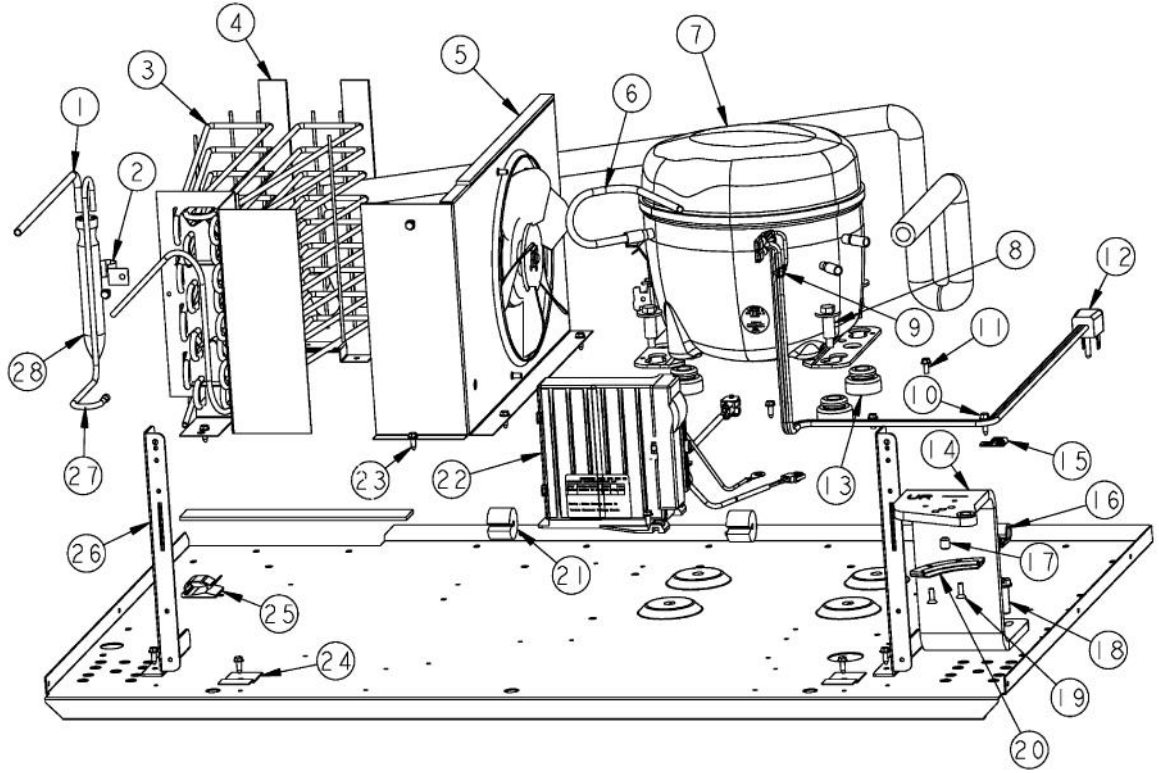

Ref #	Part Number	Qty.	Description
1	F2097740		TUBE PROCESS
2	10547001		CLIP-DRIER V10547001
3	PB920171		CONDENSER ASM
4	A3189370		GASKET-FOAM VA3189370
5	G5096494		COND. FAN ASSY
6	F2096507		TUBE-PROCESS GRN
7	G5097976		COMPRESSOR ASSEMBLY (363 AND 483)
8	M0221523		SCREW - SHLDR
9	M0211014		SCREW-SM
10	PD020195		SCR 8-18 X 5/8
11	PD020010		10 X 3/8 GREEN GROUNDING SCREW
12	10916507		TUBE-PROCESS GRN
13	10835901		GROMMET RUBBER V10835901
14	PC020238		COBRA HINGE ASM 36 BM UR
14	PC020256		PLATE HINGE ASM 36 BM UL
15	002573-000		CLAMP CORD
16	PD030118		SCREW - SHLDR
17	PC020242		SCR HEX SCKT SET .3125-18 CUP PT .375 LG
18	000570-000		HEX SCREW
19	PD020226		SCREW FHP 8-32 X .500 SS BO
20	PK030477		RETAINER DOOR PIVOT
21	10699601		DAMPER-TUBING .8
22	PE070849		INVERTER
23	PD020194		SCREW-SM
24	K2096943		PANEL BRACKET
25	M0104102		CLIP-CORD RED
26	K20912569		BRACKET GRILLE SUPPORT
27	F2096669		TUBE-DRIER COND
28	PM010616		DRIER, SVRC