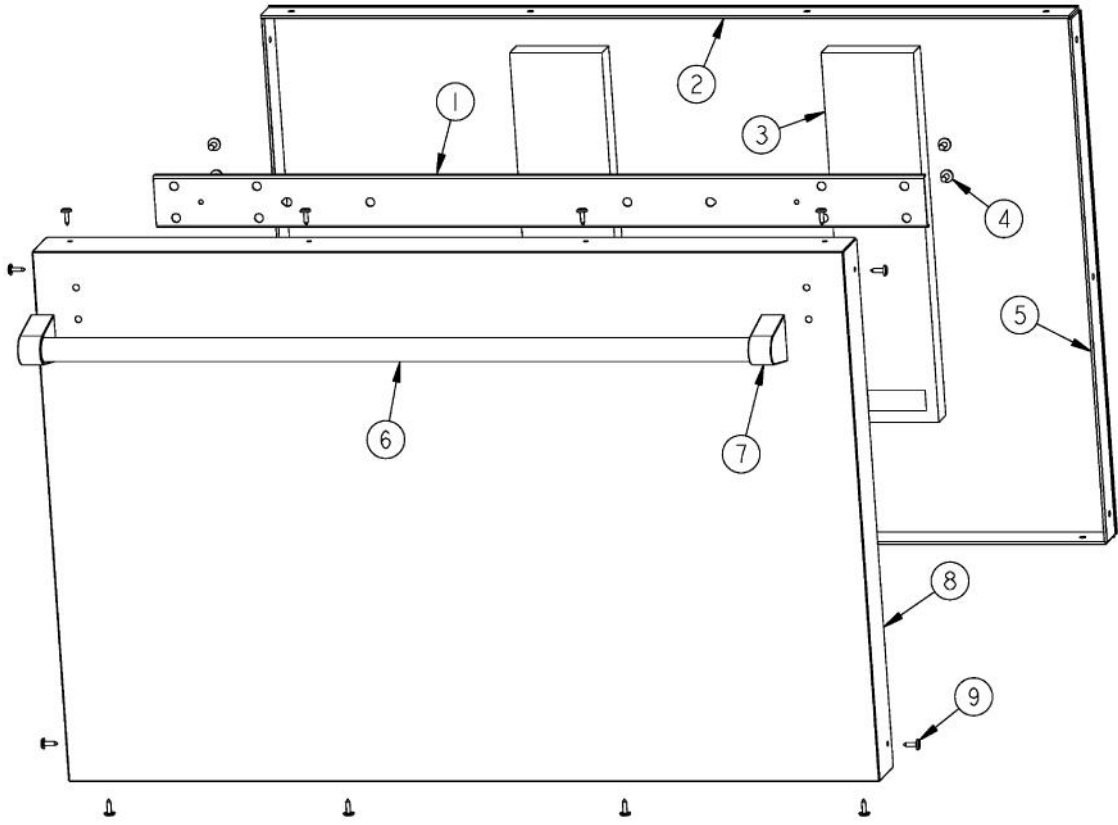

Ref #	Part Number	Qty.	Description
1	PC080025		OUTER MEMBER, SLIDE BM 36 (LH)
2	PC080026		MIDDLE MEMBER, SLIDE BM 36 (LH)
3	PC080027		INNER MEMBER, SLIDE BM 36 (LH)
4	M0274067		WASHER-NYLON
5	PM010622		FRAME BASKET ASM 36 BM
6	M0253916		SCREW-TF
7	003995-000		DIVIDER, BOT BASKET
8	M0238731		SCREW-SM
9	PC080030		INNER MEMBER, SLIDE BM 36 (RH)
10	001091-000		NO.8-32X1/4 FLAT PHIL HD TAPTITE
11	PC080029		MIDDLE MEMBER, SLIDE BM 36 (RH)
12	PC080028		OUTER MEMBER, SLIDE BM 36 (RH)
13	PD920174		10-32 TORX HEAD SCREW
14	PM910172		BASKET BOTTOM 36 BM FZ
15	PB070325	1	DOOR GASKET (BEFORE 06-10-08)
15	005450-000	1	GASKET,ASM,36,BM FZ (ON OR AFTER 06-10-08)
16	G50916475		DOOR FOAM AND GASKET ASSY 36 BM FZ (INCLUDES GASKET)