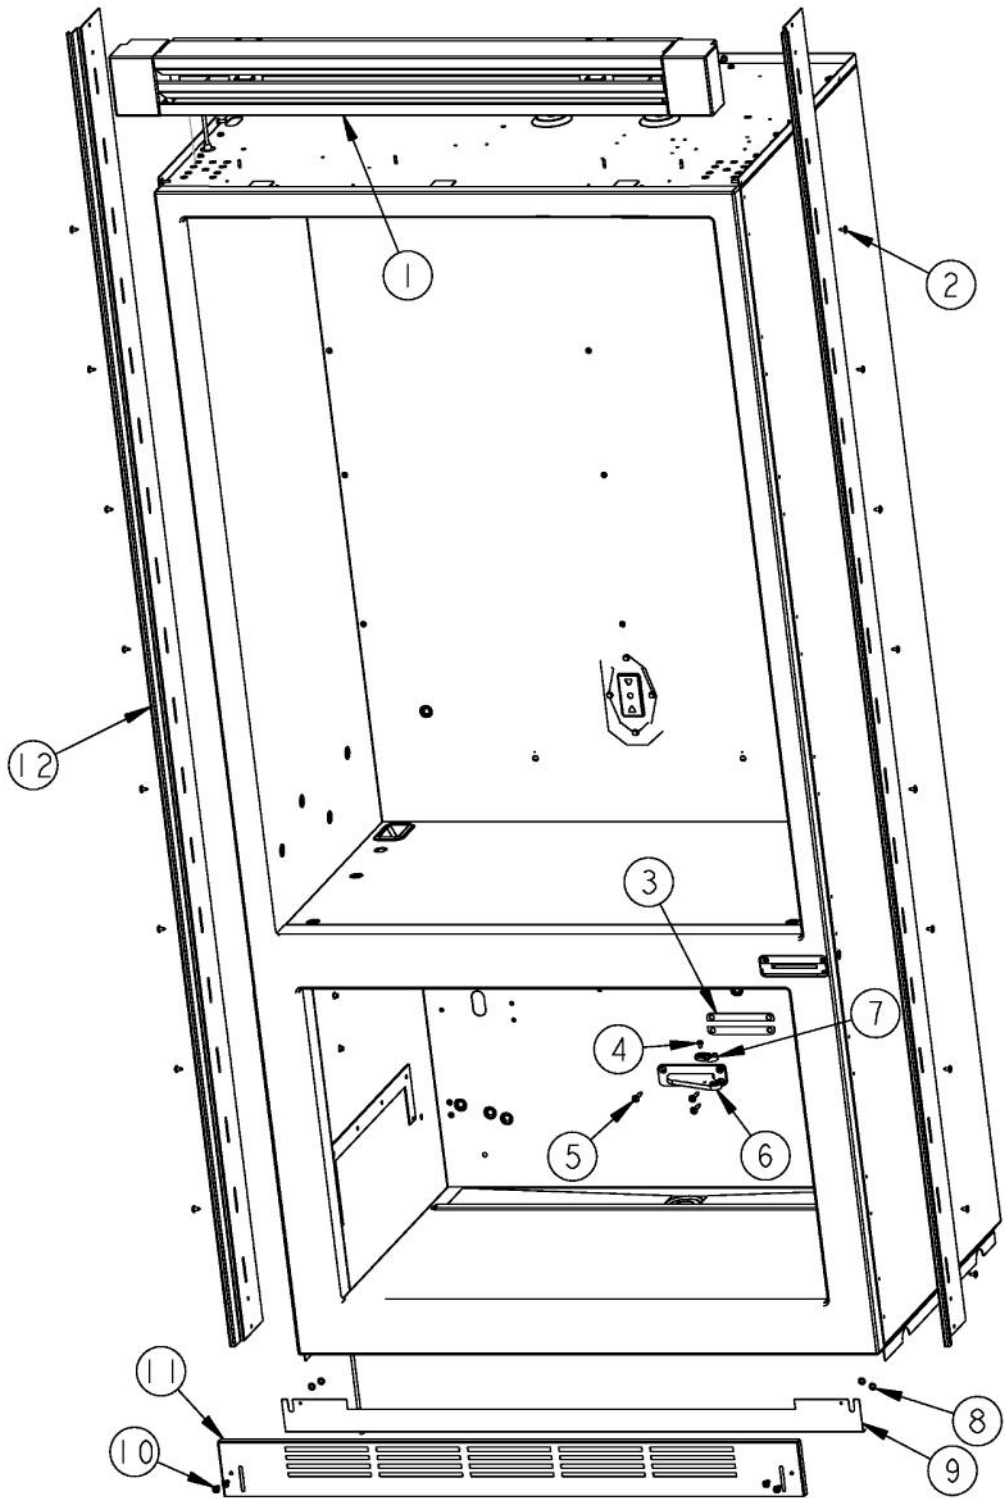

Ref #	Part Number	Qty.	Description
1	G32916304		GRILLE ASM BM 36 PROI R (FOR BREAKDOWN SEE PAGE 014)
NI	000262-000		GRILLE,ASM,BM 36 PROI L (FOR BREAKDOWN SEE PAGE 014)
2	M0215318		SCREW-SM
3	K10911852		SHIM-CENTER HINGE
4	PD020187		SCR 8-32 MCH HXWS 1/4 S ZN
5	PD920174		10-32 TORX HEAD SCREW
6	PC020250		HINGE ASM, LOWER, BM, RH (PRO/DES)
6	PC020281		PIVOT PL ASM LH UP PRO/DES
7	PC020228		CAM DOOR CLOSURE BOTTOM BLACK
8	40370P01		NYLON FLAT WASHER V40370P01
9	000147-002		KICKPLATE, LWR
10	M0210443		SCREW-E SM
11	C9099972BK		TOE GRILLE-VENTED BM 36
NI	G50915600		GRILLE TOE ASM BM 36 (INCLUDES ITEMS 8 - 11)
12	PK920066		SIDE TRIM