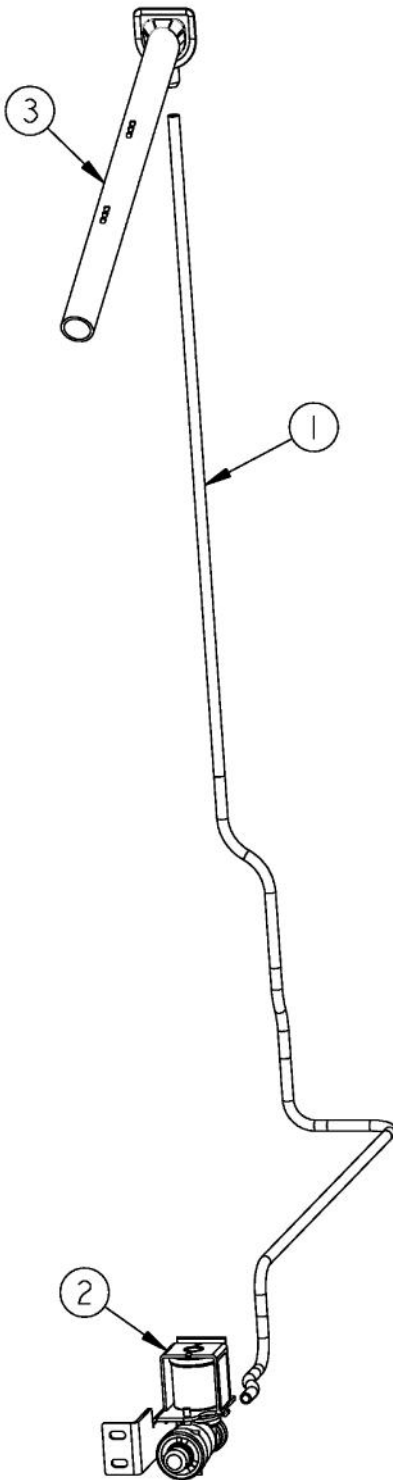

Ref #	Part Number	Qty.	Description
1	PB020305		PLASTIC TUBING-IM WATERLINE BM
2	PA970012		SINGLE WATER VALVE
3	10463202		FILL TUBE ASSEMBLY