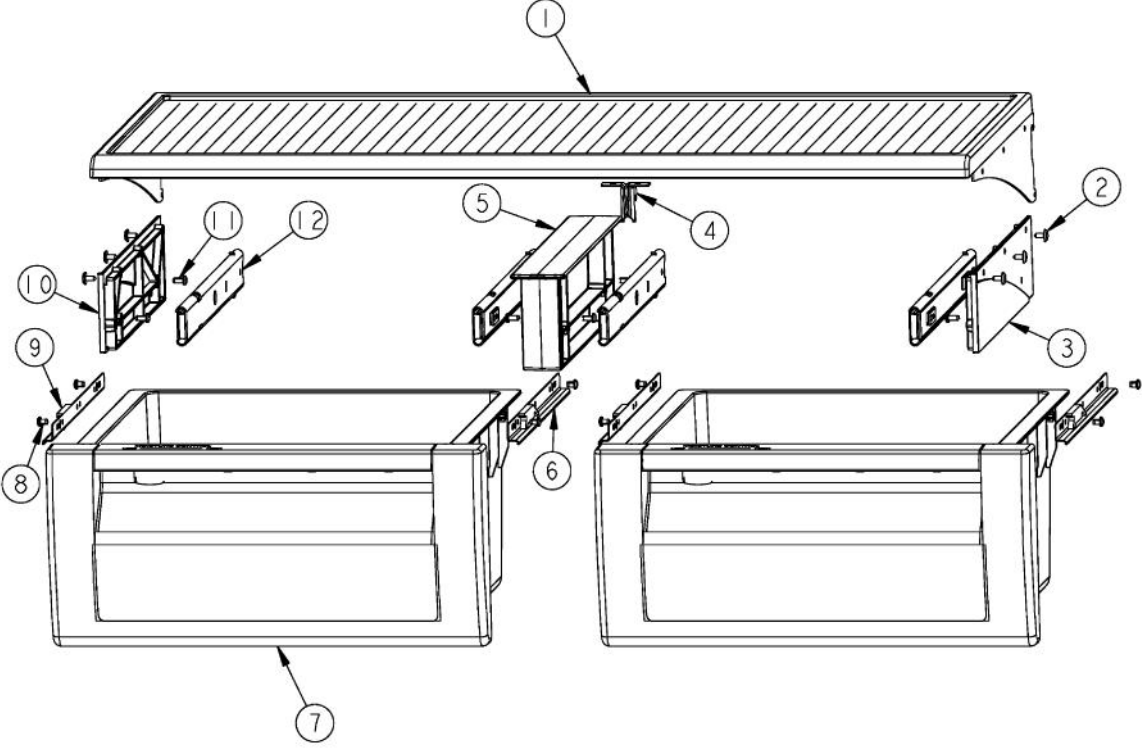

Ref #	Part Number	Qty.	Description
1	PM910351		SHELF ASM GLASS BM 36 FF
2	PRODUCE DRAWER		FOR BREAKDOWN SEE PAGE 002
3	ConvertibleMeatSa.		FOR BREAKDOWN SEE PAGE 003

Ref #	Part Number	Qty.	Description
1	PM010530		SHELF ASM GLASS 36 AR 36 BM
2	PD020032		SRW-8(A)X3/8PH.WFR HD 7/16DIA XNCL
3	PK930290		SUPPORT SLIDE R
4	12046701		CRISPER RAIL WELD
5	PK030439		GLIDE CENTER SUPPORT
6	PM910343		RAIL DRAWER R
7	PK930277		DRAWER PRODUCE ASM AR/BM 36
8	PD920162		SCR 8-16 PLASTITE PNP 1/4 S
9	PM910342		RAIL DRAWER L
10	PK930291		SUPPORT SLIDE L
11	PD920161		SCR 8-16 PLASTITE PNP 3/8 S
12	PM910388		SLIDE DRAWER (R & L)

Ref #	Part Number	Qty.	Description
1	PK930286		SHELF MEATSAVOR AR/BM 36
2	PK930388		DUCT, MEATSAVOR REAR BM 36
3	M0581001		GROMMET-SCREW
4	PD020195		SCR 8-18 X 5/8
5	PK930169		DUCT MEAT SAVOR SXS 42/48 R
6	M0211021		SCREW-SM
7	PK930172		COVER CONTROL MEAT SAVOR
8	PK930168		DIAL CONTROL MEAT SAVOR
9	PK930283		DUCT MEATSAVOR SPACER
10	PM910334		ROLLER TENSION
11	PM910287		SLIDE MEAT SAVOR R
12	PK930173		SUPPORT SLIDE MEAT SAVOR SXS 42/48 R
13	PD920162		SCR 8-16 PLASTITE PNP 1/4 S
14	PK930175		SUPPORT DRAWER MEAT SAVOR SXS 42/48 R
15	PK930278		DRAWER MEAT SAVOR AR BM 36
16	PK930176		SUPPORT DRAWER MEAT SAVOR 42/48 L
17	PK930174		SUPPORT SLIDE MEAT SAVOR SXS 42/48 L
18	PM910288		SLIDE MEAT SAVOR L
19	PK930284		DUCT MEATSAVOR LEFT
20	PK930288		DOOR MEATSAVOR ASM AR/BM 36