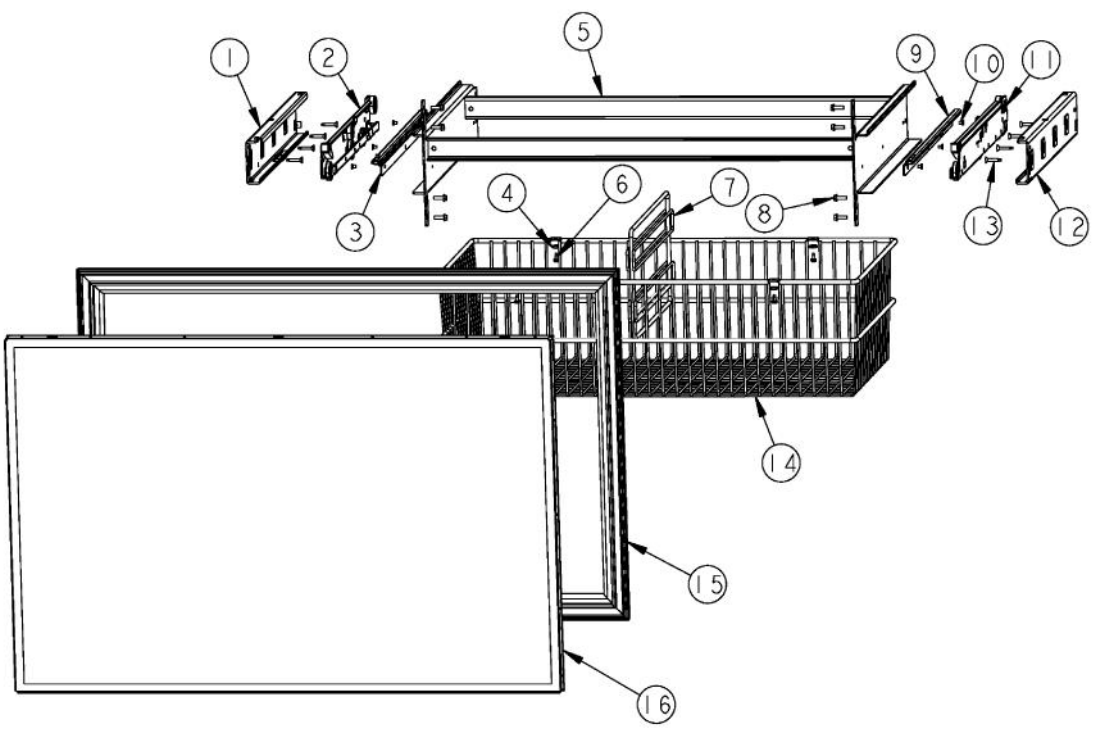

Ref #	Part Number	Qty.	Description
1	PC080025		OUTER MEMBER, SLIDE BM 36 (LH)
2	PC080026		MIDDLE MEMBER, SLIDE BM 36 (LH)
3	PC080027		INNER MEMBER, SLIDE BM 36 (LH)
4	M0274067		WASHER-NYLON
5	PM010622		FRAME BASKET ASM 36 BM
6	M0253916		SCREW-TF
7	003995-000		DIVIDER, BOT BASKET
8	M0238731		SCREW-SM
9	PC080030		INNER MEMBER, SLIDE BM 36 (RH)
10	001091-000		NO.8-32X1/4 FLAT PHIL HD TAPTITE
11	PC080029		MIDDLE MEMBER, SLIDE BM 36 (RH)
12	PC080028		OUTER MEMBER, SLIDE BM 36 (RH)
13	PD920174		10-32 TORX HEAD SCREW
14	PM910172		BASKET BOTTOM 36 BM FZ
15	PB070325	1	DOOR GASKET (BEFORE 06-10-08)
15	005450-000	1	GASKET,ASM,36,BM FZ (ON OR AFTER 06-10-08)
16	G50916475		DOOR FOAM AND GASKET ASSY 36 BM FZ (INCLUDES GASKET)