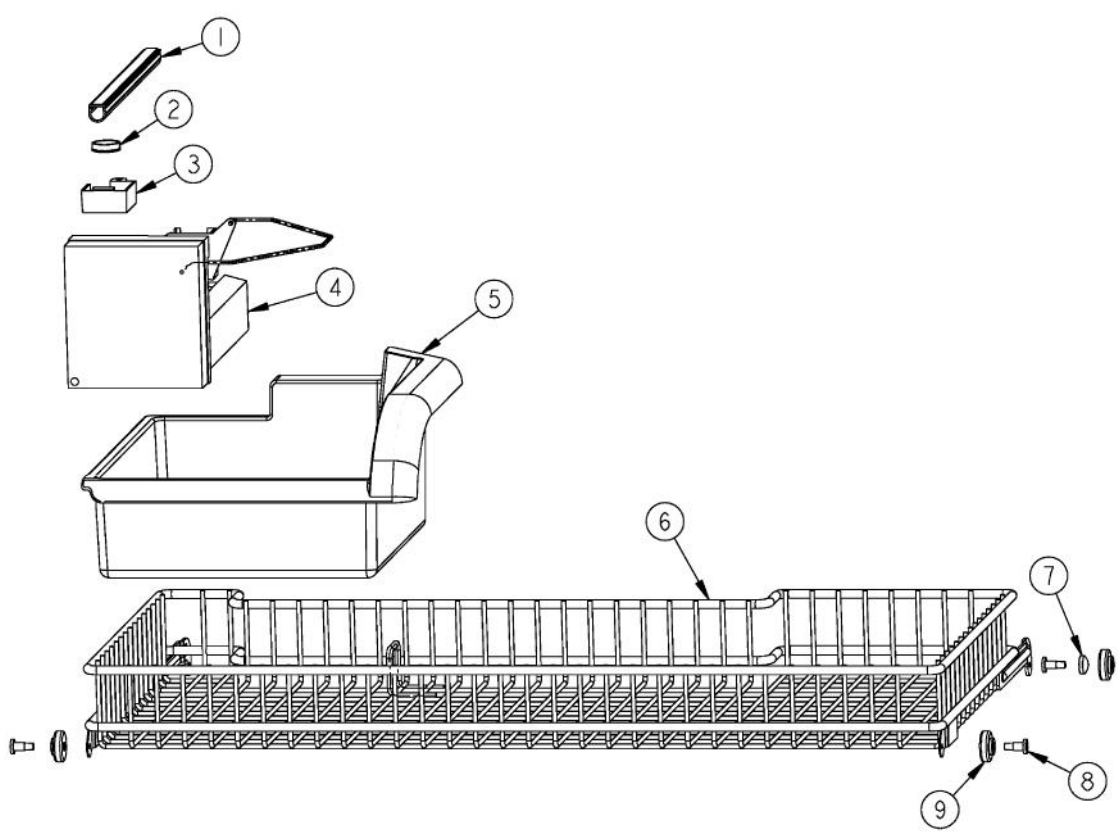

Ref #	Part Number	Qty.	Description
1	10253003		WIRING COVER
2	A4554818		BUSHING-SNAP VA4554818
3	12106101		COVER-WIRING V12106101
4	G50911850		ICE MAKER ASSY, BM
5	PK930056		PAN ICE
6	PM010630		TOP BASKET
7	PD020270		CAP, SCREW
8	PD020189		SHSCR 12/28 AB SKT .641
9	12088001		ROLLER-UP BSKT V12088001