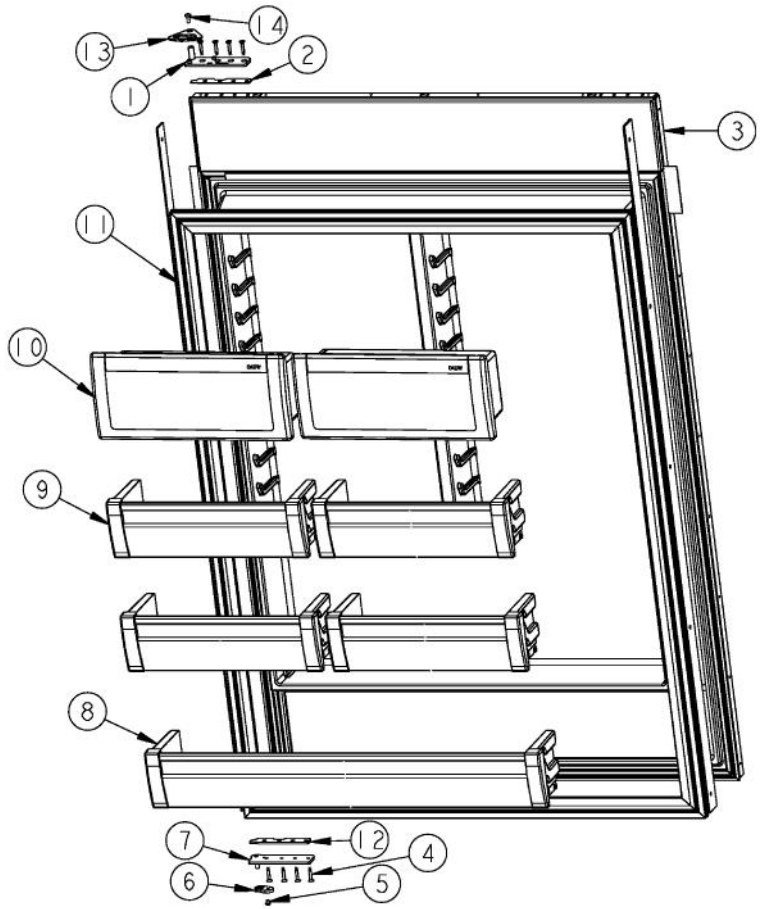

Ref #	Part Number	Qty.	Description
1	PC020280		PIVOT PL ASM RH UP PRO/DES
1	042382-000	1	RH, BM 4 HOLE PIVOT PLATE KIT (MANUFACTURED BETWEEN 4/10/2006 THRU 8/10/12)
1	PC020281		PIVOT PL ASM LH UP PRO/DES
1	042381-000	1	LH, BM 4 HOLE PIVOT PLATE KIT (MANUFACTURED BETWEEN 4/10/2006 THRU 8/10/12)
2	PD040162		SPACER-DOOR HINGE
2	042381-000	1	LH, BM 4 HOLE PIVOT PLATE KIT (MANUFACTURED BETWEEN 4/10/2006 THRU 8/10/12)
3	G32915034		DOOR ASM 36BM FF (INCLUDES GASKET)
4	PD920174		10-32 TORX HEAD SCREW
5	PD020187		SCR 8-32 MCH HXWS 1/4 S ZN
6	PC020296		CAM DOOR CLOSURE TOP BLACK
7	PC020282		PIVOT PL ASM RH LW PRO/DES
7	PC020283		PIVOT PL ASM LH LW PRO/DES
8	G5099297		DOOR BIN ASM FF 36 BM AND AR FULL
9	G5099298		DOOR BIN ASM FF 36 BM AND AR HALF
10	V12097404		DAIRY MODULE ASM
11	PB070326	1	DOOR GASKET (BEFORE 06-10-08)
11	005449-000	1	GASKET, ASM, 36, FF (ON OR AFTER 06-10-08)
12	001617-000		SPACER,NYL,PIVOT PLATE
13	PC020269		DOOR STOP 36 BM
14	PD020234		SCREW THP 10-32 X .500 SS BO