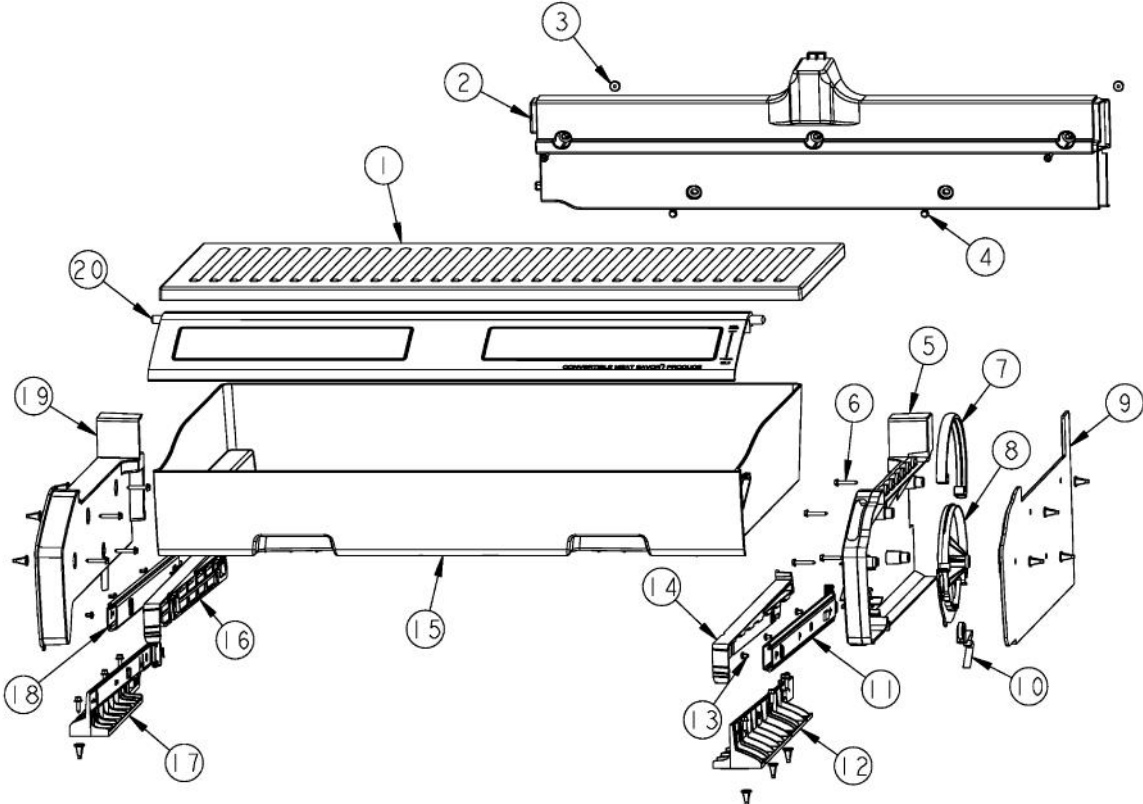

Ref #	Part Number	Qty.	Description
1	PM910351		SHELF ASM GLASS BM 36 FF
2	PRODUCE DRAWER		FOR BREAKDOWN SEE PAGE 002
3	ConvertibleMeatSa.		FOR BREAKDOWN SEE PAGE 003

Ref #	Part Number	Qty.	Description
1	PM010530		SHELF ASM GLASS 36 AR 36 BM
2	PD020032		SRW-8(A)X3/8PH.WFR HD 7/16DIA XNCL
3	PK930290		SUPPORT SLIDE R
4	12046701		CRISPER RAIL WELD
5	PK030439		GLIDE CENTER SUPPORT
6	PM910343		RAIL DRAWER R
7	PK930277		DRAWER PRODUCE ASM AR/BM 36
8	PD920162		SCR 8-16 PLASTITE PNP 1/4 S
9	PM910342		RAIL DRAWER L
10	PK930291		SUPPORT SLIDE L
11	PD920161		SCR 8-16 PLASTITE PNP 3/8 S
12	PM910388		SLIDE DRAWER (R & L)

Ref #	Part Number	Qty.	Description
1	PK930286		SHELF MEATSAVOR AR/BM 36
2	PK930388		DUCT, MEATSAVOR REAR BM 36
3	M0581001		GROMMET-SCREW
4	PD020195		SCR 8-18 X 5/8
5	PK930169		DUCT MEAT SAVOR SXS 42/48 R
6	M0211021		SCREW-SM
7	PK930172		COVER CONTROL MEAT SAVOR
8	PK930168		DIAL CONTROL MEAT SAVOR
9	PK930283		DUCT MEATSAVOR SPACER
10	PM910334		ROLLER TENSION
11	PM910287		SLIDE MEAT SAVOR R
12	PK930173		SUPPORT SLIDE MEAT SAVOR SXS 42/48 R
13	PD920162		SCR 8-16 PLASTITE PNP 1/4 S
14	PK930175		SUPPORT DRAWER MEAT SAVOR SXS 42/48 R
15	PK930278		DRAWER MEAT SAVOR AR BM 36
16	PK930176		SUPPORT DRAWER MEAT SAVOR 42/48 L
17	PK930174		SUPPORT SLIDE MEAT SAVOR SXS 42/48 L
18	PM910288		SLIDE MEAT SAVOR L
19	PK930284		DUCT MEATSAVOR LEFT
20	PK930288		DOOR MEATSAVOR ASM AR/BM 36