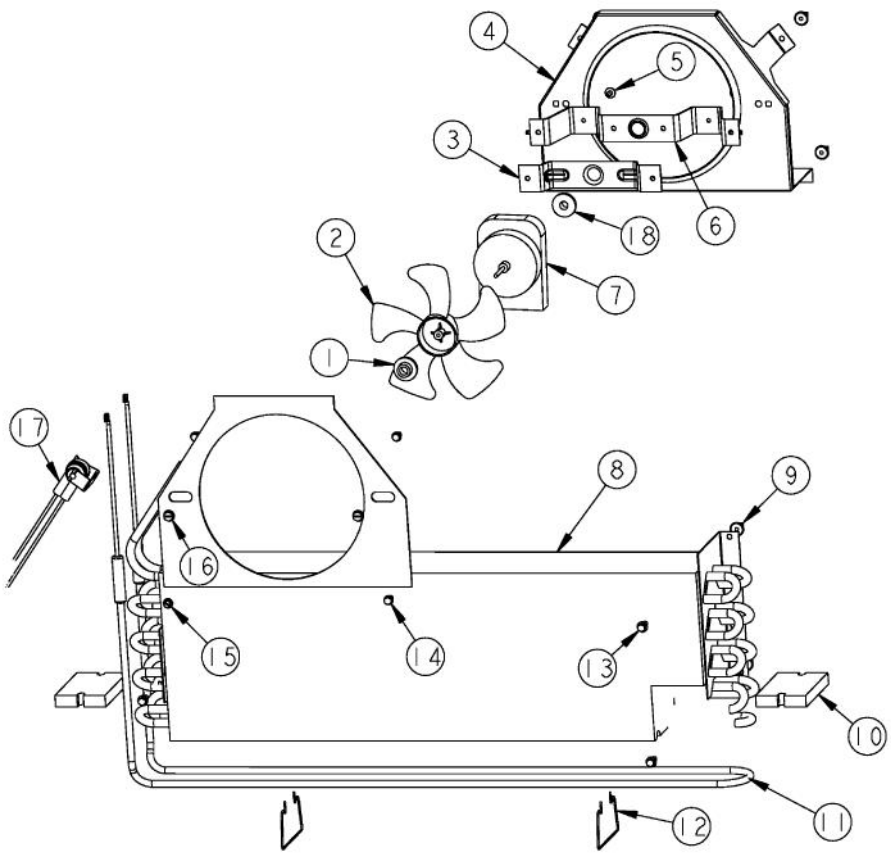

Ref #	Part Number	Qty.	Description
1	A1017202		GROMMET-FAN VA1017202
2	12059901		FAN-EVAP/5.250 V12059901
3	L21910017		BRACKET FAN EVAP
4	PM910168		SHROUD EVAP FAN BM
5	PD020193		SCR 8-18 X 3/8
6	10656101		BRKT-MTR UP STEEL V1065601Q
7	PE950153		MOTOR EVAP FAN
8	PM910178		BOTTOM MOUNT EVAP
9	M0581001		GROMMET-SCREW
10	12067301		BLOCK-L EVAP V12067301
11	PJ910030		BOTTOM MOUNT EVAP HEATER
12	10428101		CLIP-EVAP HTR V10428101
13	PD020195		SCR 8-18 X 5/8
14	PD020194		SCREW-SM
15	M0232929		SCREW-SE
16	PD020038		SCREW-NO.10 X 3/8 HEX WH.HD.T(F)GREEN
17	PB910259		THERMOSTAT DEFROST TERMINATOR