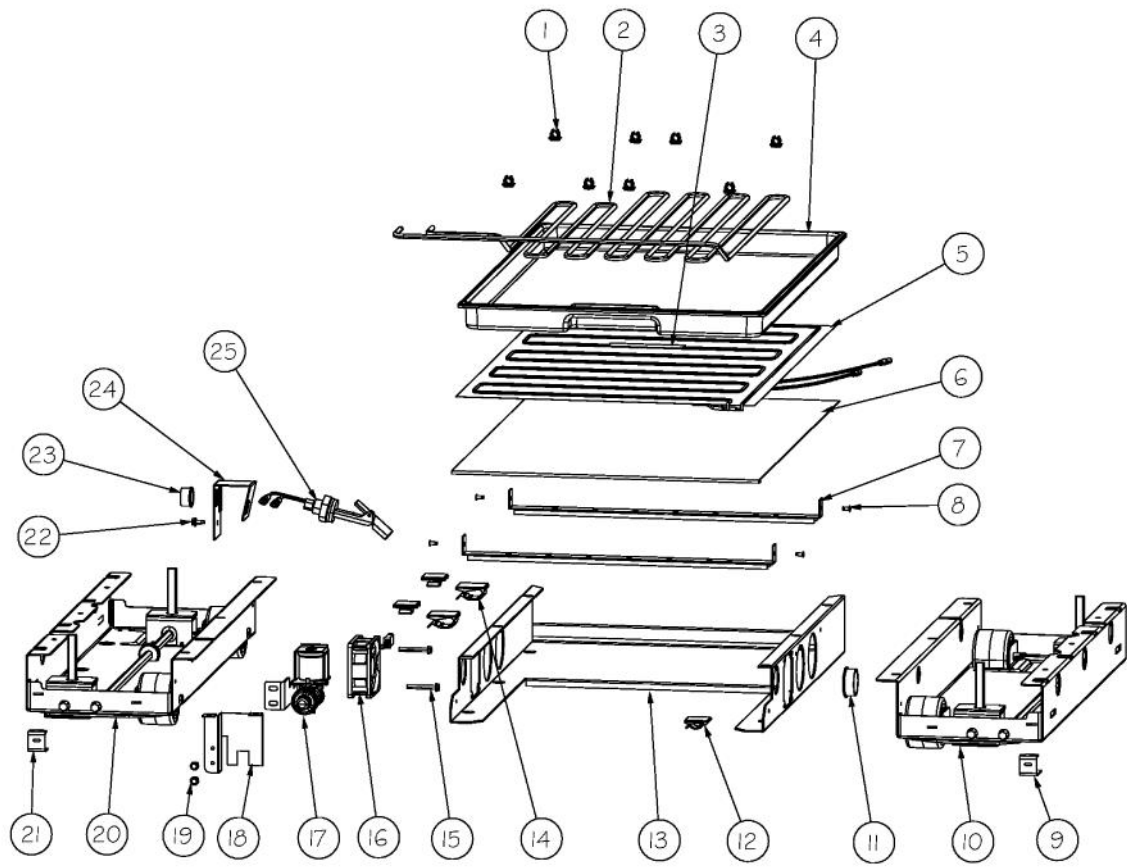

Ref #	Part Number	Qty.	Description
1	PD030146	1	STAND OFF LOCK CLIP
2	F2096549	1	SERPENTINE-DRAIN 12131801
3	PF031267	1	LABEL HEATER PAN
4	PK930348	1	PAN DRAIN
5	PE070707	1	PAN HEATER
6	L20914124	1	TRAY PAN HEATER
7	K20913040	2	BRACKET, CONDENSATE SUPPORT
8	10699601	4	DAMPER-TUBING .8
9	K2098044	1	BRKT GRILLE SUPPORT
10	PM910398	1	LEVELER ASSEMBLY - R
11	A4554817	1	BUSHING-SNAP VA4554817
12	M0104106	3	CLIP-CORD VM0104106
13	K20915952	1	SHIELD BOTTOM DRAIN
14	M0104102	1	CLIP-CORD RED
15	PD020274	1	SCR SLTD HEX WSHR HD 8X1.250 BT
16	004551-000	1	AXIAL FAN
17	PA970012	1	SINGLE WATER VALVE
18	K20913788	1	BRKT VALVE H2O SINGLE
19	M0220417	1	SCREW-TC
20	PM910399	1	LEVELER MODULE L
21	K2098096	1	BRKT GRILLE SUPPORT
22	M0253916	1	SCREW-TF
23	A4554806	1	BUSHING-SNAP VA4554806
24	B20915627	1	BRACKET HORIZ FLOAT SWITCH
25	PE050248	1	FLOAT SWITCH HORIZONTAL