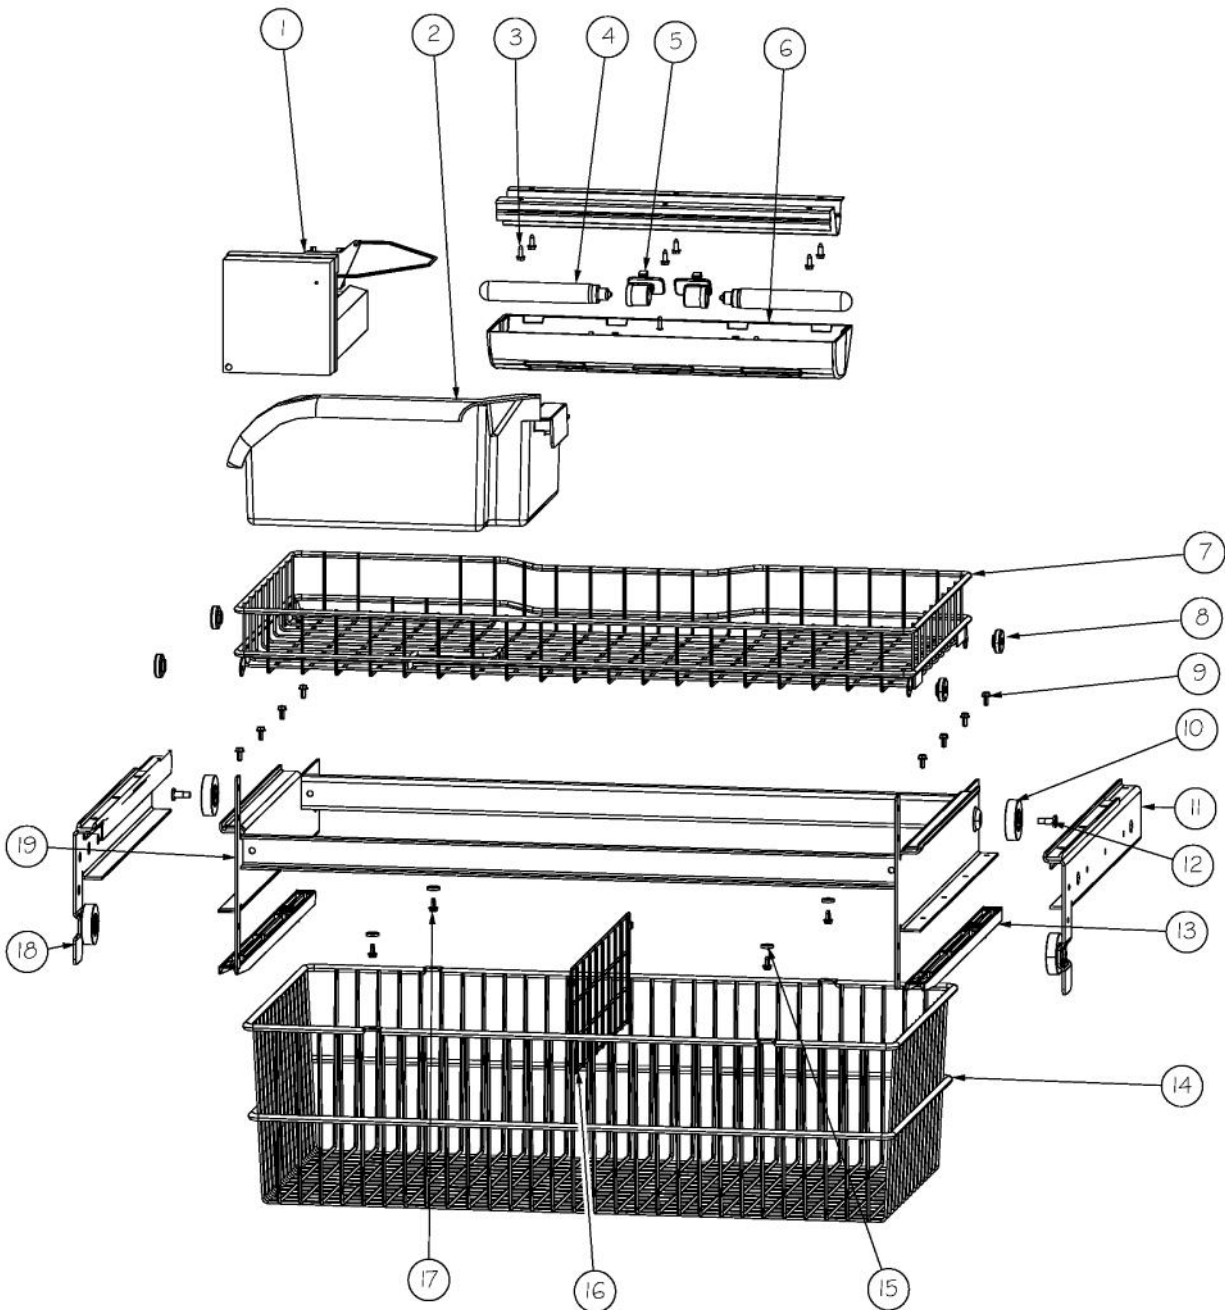

Ref #	Part Number	Qty.	Description
1	L20910705	1	BRACKET LIGHT AR 36
2	PE950125	4	LIGHT SOCKET
3	A3079001	4	LAMP - 40W
4	PD020194	12	SCREW-SM
5	PK930267	1	COVER LIGHT ASM AF AR BM 36
6	000732-000	1	FRESH FOOD FAN - 1.2 W
7	K2096475	1	PLATE-FAN MNT 12404701
8	M0221913	2	SCREW-SM
9	PD020195	3	SCR 8-18 X 5/8
10	12070201	1	CAP-R FAN COVER V12070201
11	M0238535	12	SCREW-SM
12	PM910351	4	SHELF ASM GLASS BM 36 FF
13	PK020074	2	LADDER SIDE BTM 36
14	12071501	1	LADDER-CTR CANT V12071501
15	G50911908	1	SHELF & SLIDE ASM AR 36
16	012396-000	2	DRAWER,PRODUCE,ASM AR 36
17	PK930388	1	DUCT, MEATSAVOR REAR BM 36
18	M0211021	11	SCREW-SM
19	PK930286	1	SHELF MEATSAVOR AR/BM 36
20	PK930175	1	SUPPORT DRAWER MEAT SAVOR SXS 42/48 R
21	M0581001	16	GROMMET-SCREW
22	PK930283	1	DUCT MEATSAVOR SPACER
23	PK930172	1	COVER CONTROL MEAT SAVOR
24	PK930168	1	DIAL CONTROL MEAT SAVOR
25	PM910334	1	ROLLER TENSION
26	PK930169	1	DUCT MEAT SAVOR SXS 42/48 R
27	M0224128	1	SCREW-SM
28	PK930173	1	SUPPORT SLIDE MEAT SAVOR SXS 42/48 R
29	PD920162	6	SCR 8-16 PLASTITE PNP 1/4 S
30	PM910287	1	SLIDE MEAT SAVOR R
31	PK930278	1	DRAWER MEAT SAVOR AR BM 36
32	PM910288	1	SLIDE MEAT SAVOR L
33	PK930174	1	SUPPORT SLIDE MEAT SAVOR SXS 42/48 L
34	PK930284	1	DUCT MEATSAVOR LEFT
35	PK930176	1	SUPPORT DRAWER MEAT SAVOR 42/48 L
36	009916-000	1	MEAT SAVOR LID/DOOR AR/BM36
37	12070202	1	CAP-L FAN COVER V12070202
38	12067401	1	FAN COVER
39	PD020188	2	SCR 8-18 BT HXWS 1 1/2