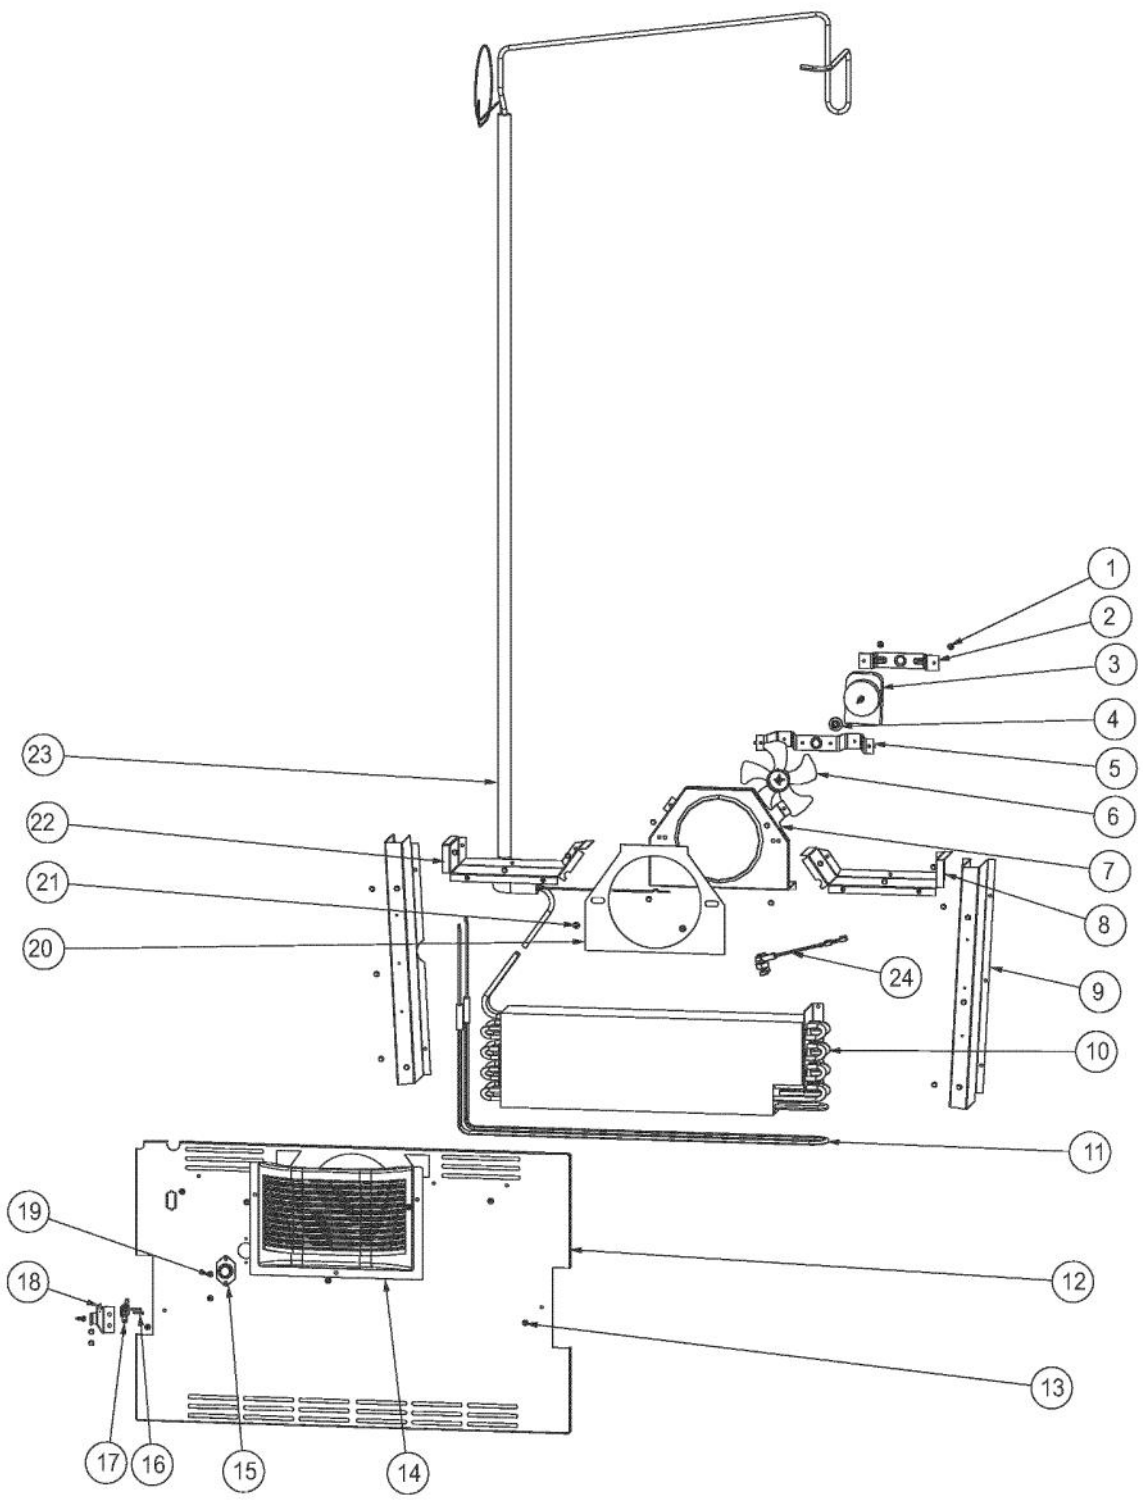

Ref #	Part Number	Qty.	Description
1	PD020193	22	SCR 8-18 X 3/8
2	L21910017	1	BRACKET FAN EVAP
3	PE950153	1	MOTOR EVAP FAN
4	A1017202	1	GROMMET-FAN VA1017202
5	10656101	1	BRKT-MTR UP STEEL V1065601Q
6	12059901	1	FAN-EVAP/5.250 V12059901
7	PM910168	1	SHROUD EVAP FAN BM
8	K2097169	1	BRKT DIVIDER R
9	K2097172	2	RETURN AIR CHANNEL
10	PM910178	1	BOTTOM MOUNT EVAP
11	PJ910030	1	BOTTOM MOUNT EVAP HEATER
12	000247-000	1	COVER, EVAP, BM
13	M0211018	7	SCREW-SM
14	12063301	1	FREEZER FAN COVER
15	C8983701	1	THERMISTOR
16	M0213105	2	SCREW-SM
17	003471-000	1	SWITCH SNAP-ACTION BM 36
18	K2098398	1	36 BM SWITCH MOUNTING BRKT
19	M0211014	2	SCREW-SM
20	12102401	1	GSKT-EVAP FAN SHRD V12102401
21	PD020038	2	SCREW-NO.10 X 3/8 HEX WH.HD.T(F)GREEN
22	K2097168	1	BRKT DIVIDER L
23	031006-000	1	HEAT EXCHANGER ASM BM 36
24	PB910259	1	THERMOSTAT DEFROST TERMINATOR