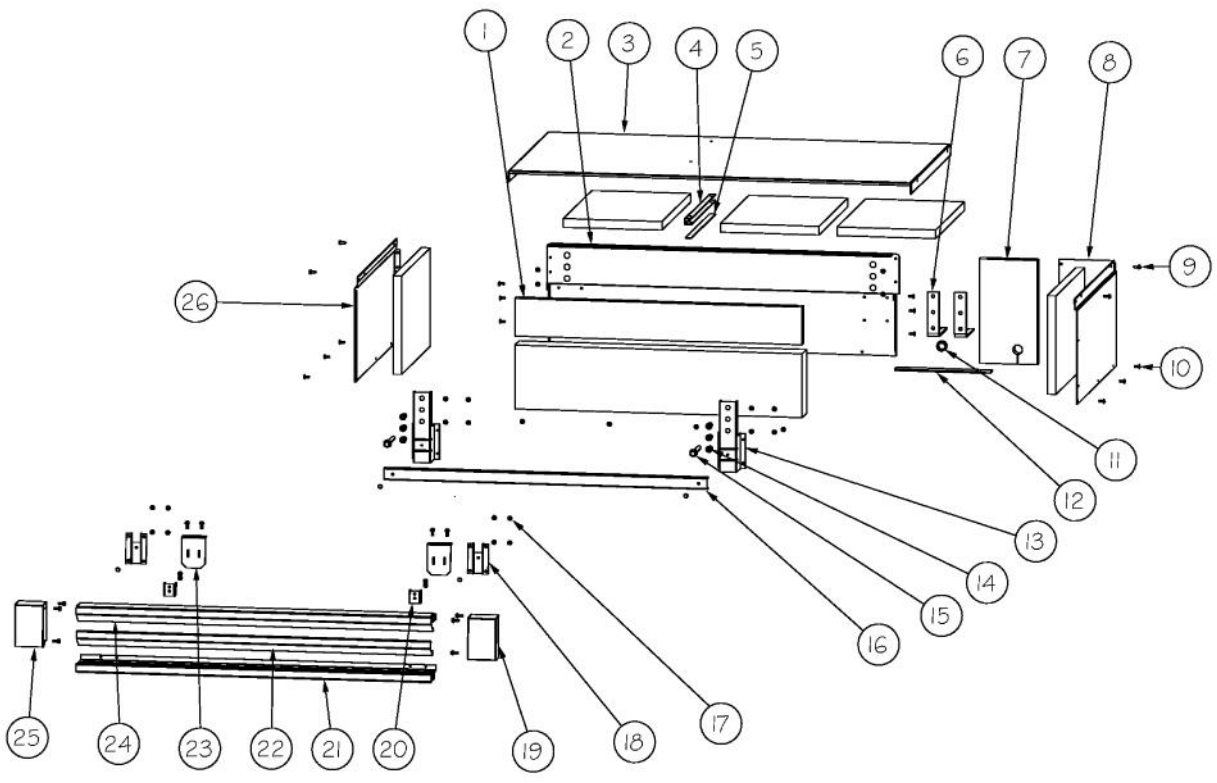

Ref #	Part Number	Qty.	Description
1	PB070358	1	INSULATION MC COVER
2	K2099933	1	MC BACK 36
3	K2099931	1	MC TOP 36
4	K2099455	1	SUPPORT MC Z
5	G5099929	1	MC COVER COMPLETE ASM
6	PK910089	2	BRACKET, ANTI - TIP
7	PB970171	1	MC INSULATION - BACK SIDE
8	K2099459	1	MC SIDE R
9	PD020194	34	SCREW-SM
10	PC040010	28	POP RIVET
11	A4554806	1	BUSHING-SNAP VA4554806
12	PF930523	2	GRILL BLADE LABEL (REFRIGERATOR)
13	K20915675	2	BRACKET PSM
14	PD040157	4	BEARING SLEEVE
15	PD020233	2	SCR LAG 5/16-9 GX 5/16X7/16 WAF IHXW 3 S ZN
16	K20915902	1	CROSSMEMBER PSM 36
17	M0220417	22	SCREW-TC
18	PK050004	2	BRACKET GRILLE
19	B20916336	2	ENDCAP GRILLE PROI N
20	B2096961	1	BRACKET-LOUVER
21	B20916317	1	LOUVER, GRL, LWR, AR AF 36 PROI
22	B20916316	1	LOUVER GRILLE MID 36 PROI
23	K20916342	1	BRACKET GRILLE
24	B20916315	1	LOUVER GRILLE TOP 36 PROI
26	K2099460	1	MC SIDE L