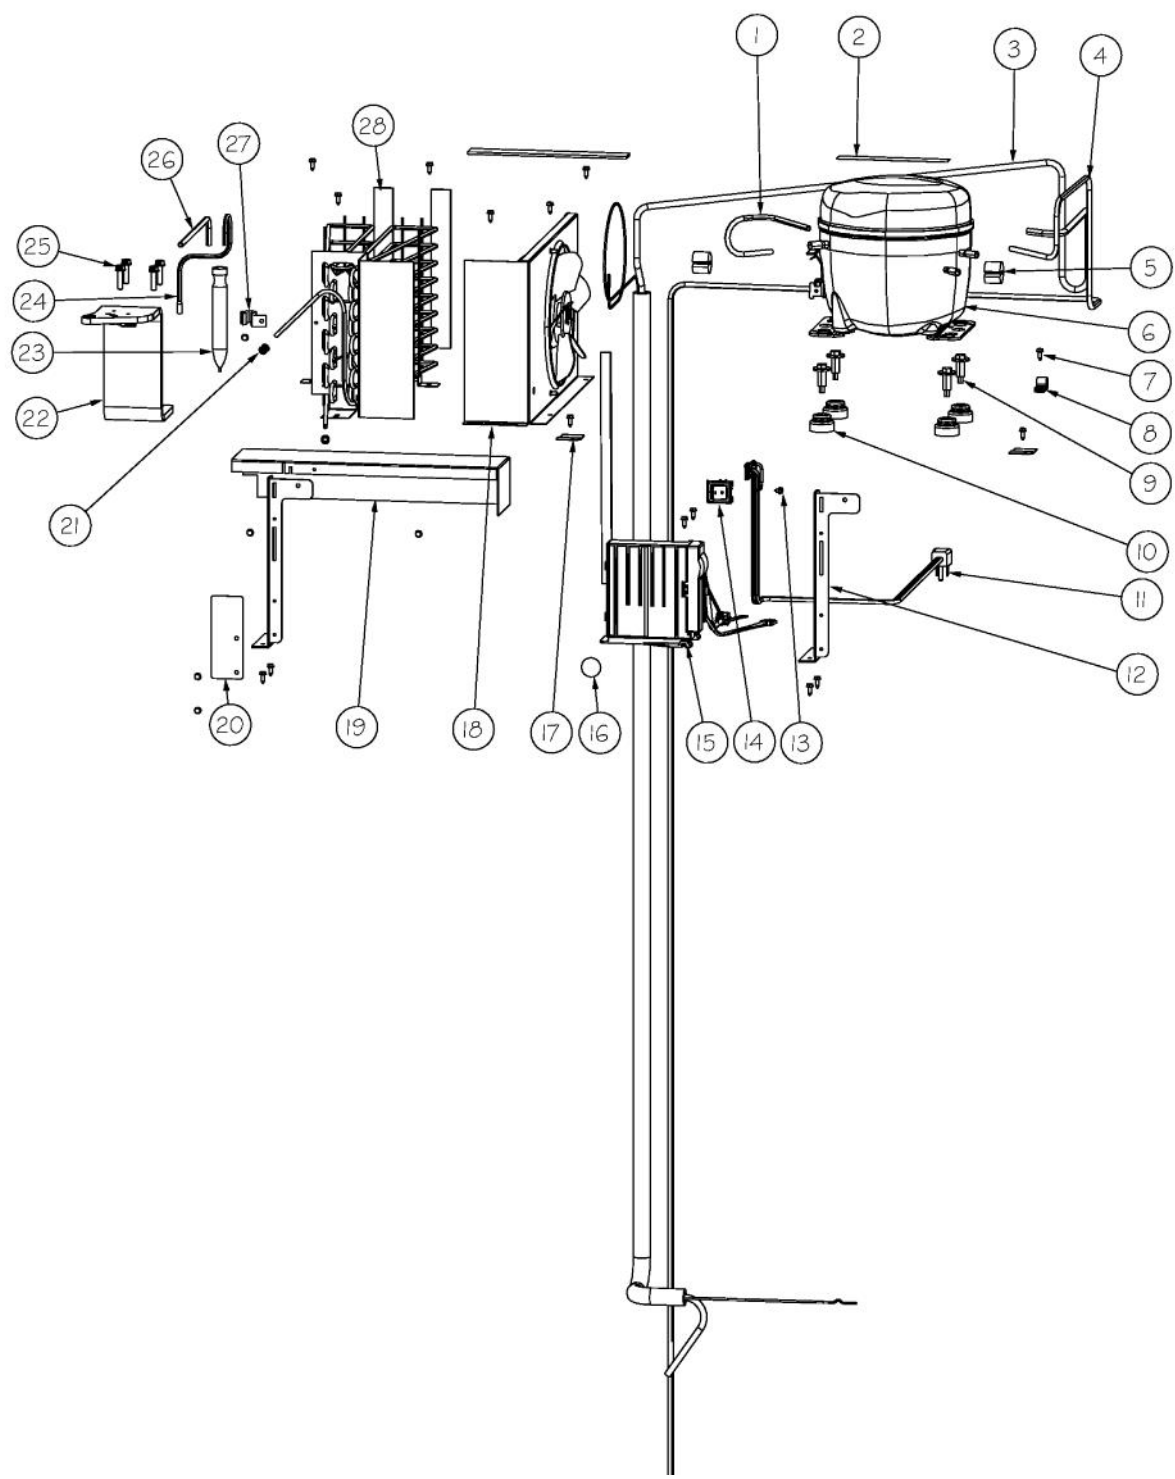

Ref #	Part Number	Qty.	Description
1	F2096507	1	TUBE-PROCESS GRN
2	C8982701	1	LABEL-COMP WARN
3	PB920154	1	HEAT EXCHANGER ASM BM 36
4	F296517	1	DISCHARGE TUBE 12414401
5	10699601	2	DAMPER-TUBING .8
6	PM010619	1	COMPRESSOR VCC
7	PD020194	20	SCREW-SM
8	PD030118	1	SCREW - SHLDR
9	M0221523	4	SCREW - SHLDR
10	10835901	4	GROMMET RUBBER V10835901
11	10916507	1	TUBE-PROCESS GRN
12	K20912569	2	BRACKET GRILLE SUPPORT
13	M0211014	1	SCREW-SM
14	PE950149	1	SWITCH POWER
15	002574-000	1	INVERTER COMPRESSOR
16	PF930682	1	LABEL WARNING INVERTER
17	K2096943	2	PANEL BRACKET
18	G5096494	1	COND. FAN ASSY
19	K20912361	1	DIVERTER AIR HI SIDE 36
20	F2096669	1	TUBE-DRIER COND
21	007407-000	2	RING,LOK, .187 DIA
22	G50914180	1	TOP HINGE ASM L 36 BM
23	030926-000	1	DRIER - HIGH SIDE
24	F2096669	1	TUBE-DRIER COND
25	000570-000	4	HEX SCREW
26	F2097740	1	TUBE PROCESS
27	10547001	1	CLIP-DRIER V10547001
28	A3189370	3	GASKET-FOAM VA3189370