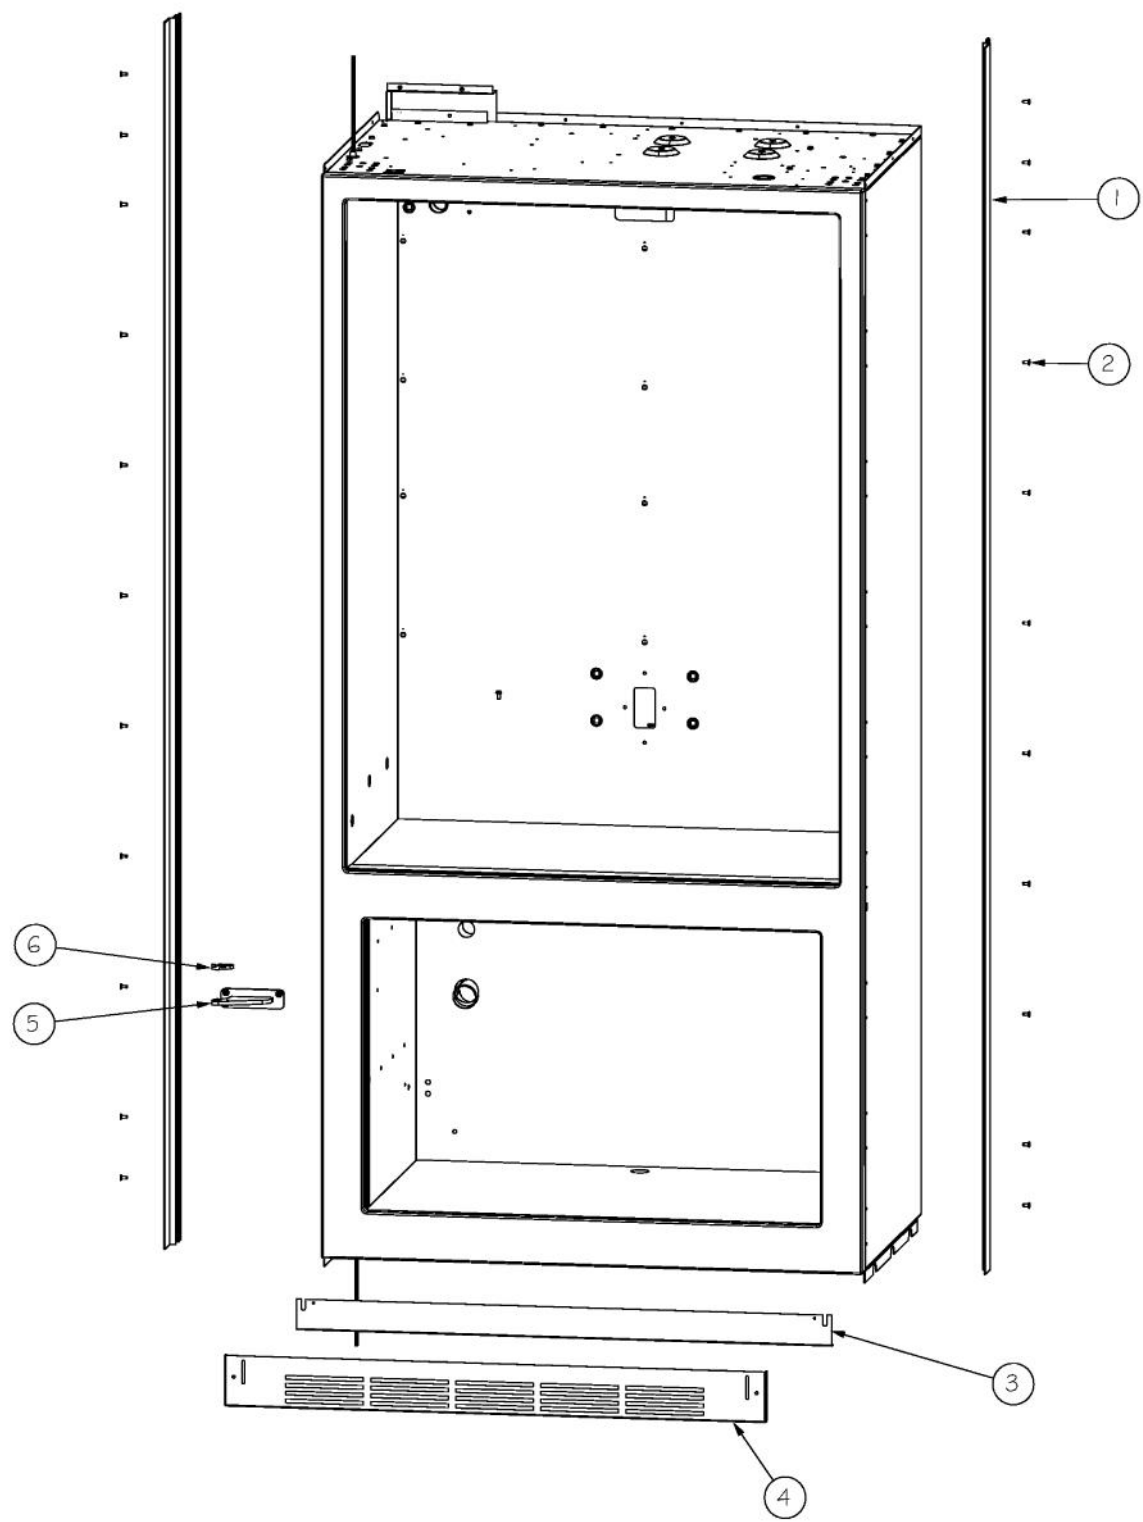

Ref #	Part Number	Qty.	Description
1	PK920066	2	SIDE TRIM
2	M0215318	22	SCREW-SM
3	000147-002	1	KICKPLATE, LWR
4	G50915600	1	GRILLE TOE ASM BM 36
5	PC020249	1	HINGE ASM, LOWER, BM, LH (PRO/DES)
6	PC020228	1	CAM DOOR CLOSURE BOTTOM BLACK