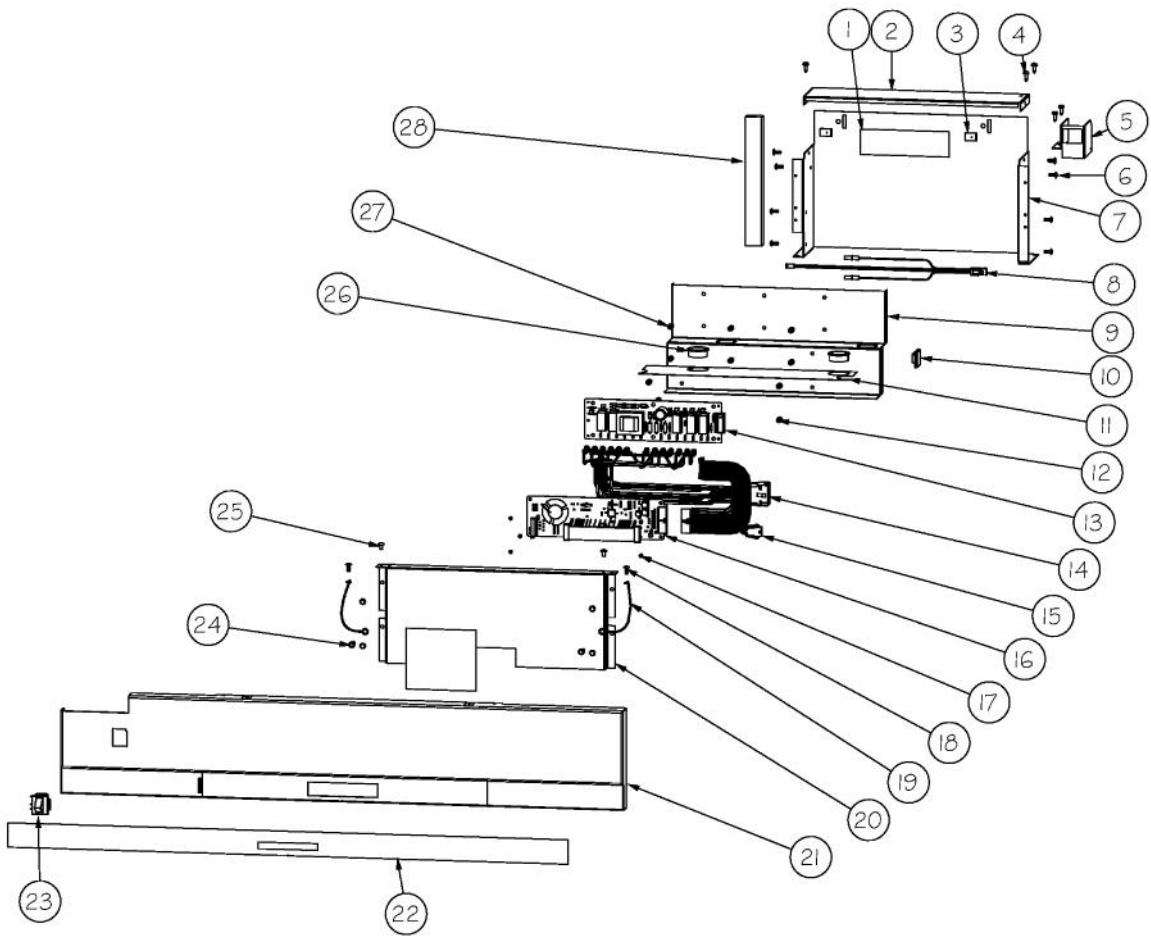

Ref #	Part Number	Qty.	Description
1	PF930487	1	TECH LITERATURE LABEL - 2
2	K20915000	1	CONTROL BOX TOP
3	M0288120	1	NUT-SPEED, VM0288120
4	PD020194	7	SCREW-SM
5	K2098654	1	BRACKET SWITCH POWER
6	PC040010	8	POP RIVET
7	K2099402	1	CONTROL BOX
8	PE970609	1	HARNESS CONTROL BOARD
9	K20910060	1	BRACKET - PC
10	M0104106	1	CLIP-CORD VM0104106
11	005396-000	1	FILM,PROTECTIVE
12	M0585506	4	SUPPORT
13	005319-000	1	POWER CONTROL BOARD ASM
14	015365-000	1	HARNESS HIGH VOLT
15	PE970464	1	HARNESS LOW VOLT
16	PE070728	1	BOARD LOW VOLTAGE
17	PD020013	5	TYPE AB NO.6 X 3/8 PH PAN HD. SMS
18	PC040010	2	POP RIVET
19	12064001	2	SUPP-CONT PANEL
20	K20910061	1	CONTROL BOX FRONT
21	PK030459	1	PANEL CONTROL AR 36 L
22	010491-000	1	OVERLAY SWITCH BTM 36
23	PE950122	1	SWITCH
24	M0238846	1	SCREW-SHLDR
25	M0224128	1	SCREW-SM
26	A4554817	2	BUSHING-SNAP VA4554817
27	M0585504	6	SUPPORT
28	A3030361	1	GASKET, RED