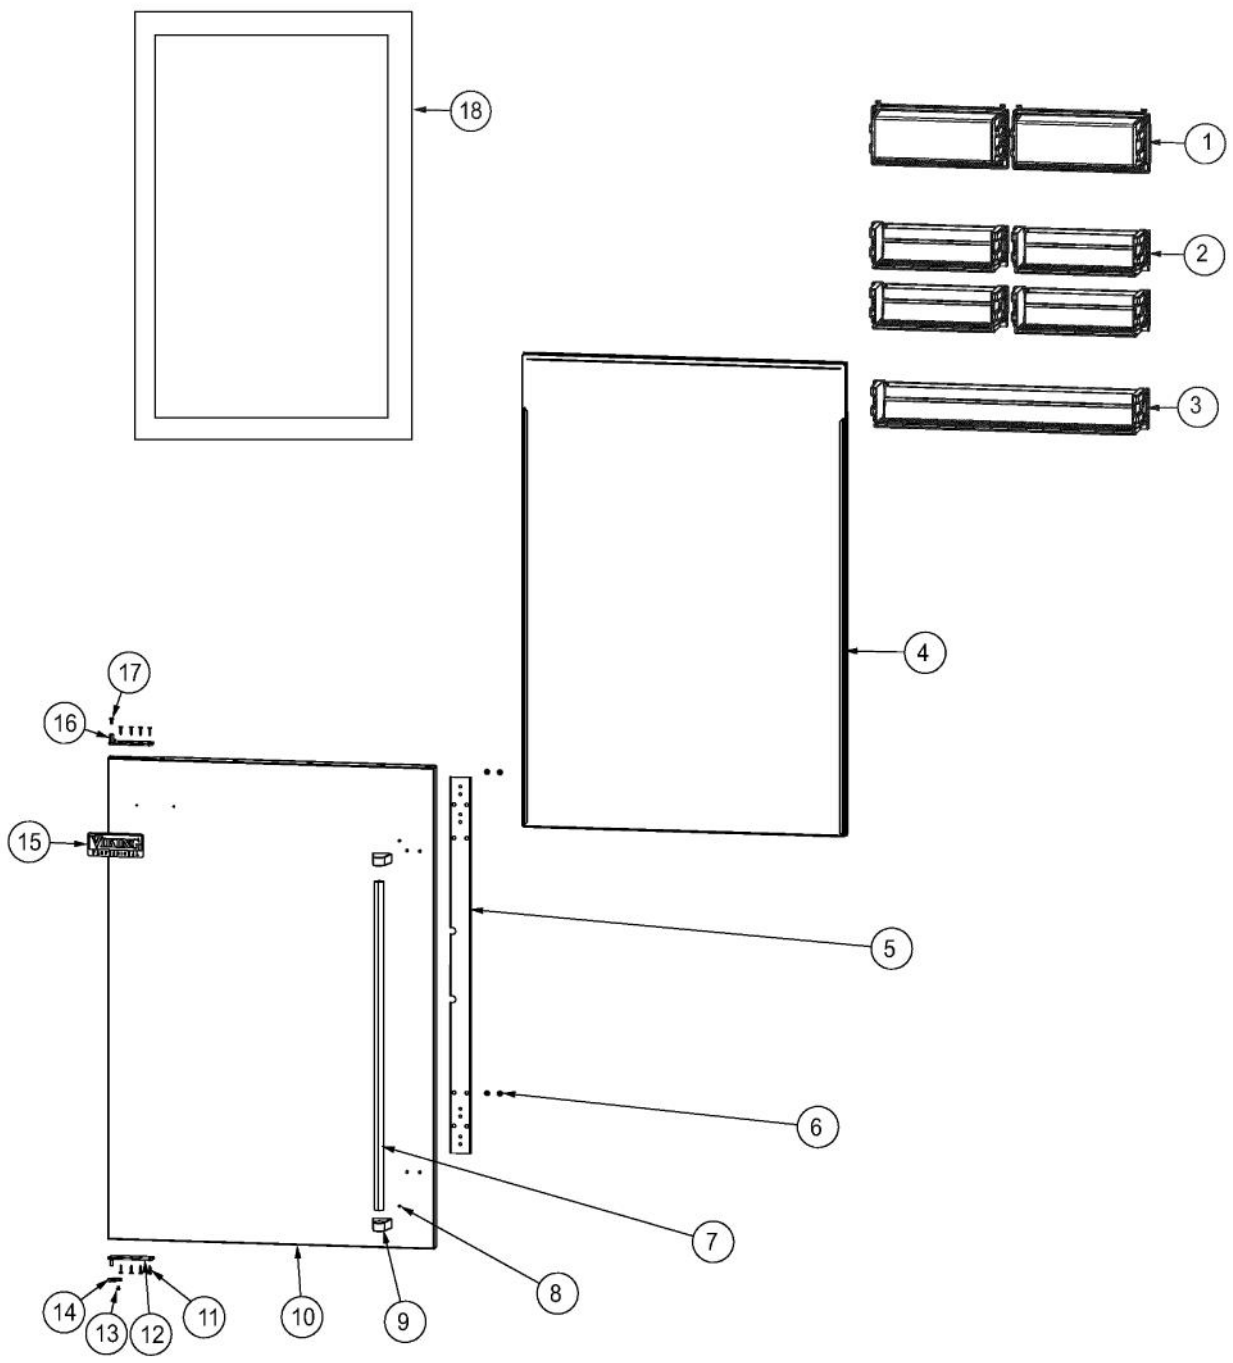

Ref #	Part Number	Qty.	Description
1	PB070358	1	INSULATION MC COVER
2	K2099933	1	MC BACK 36
3	K2099931	1	MC TOP 36
4	K2099455	1	SUPPORT MC Z
5	G5099929	1	MC COVER COMPLETE ASM
6	PK910089	2	BRACKET, ANTI - TIP
7	PB970171	1	MC INSULATION - BACK SIDE
8	K2099459	1	MC SIDE R
9	PD020194	34	SCREW-SM
10	PC040010	28	POP RIVET
11	A4554806	1	BUSHING-SNAP VA4554806
12	PF930523	2	GRILL BLADE LABEL (REFRIGERATOR)
13	K20915675	2	BRACKET PSM
14	PD040157	4	BEARING SLEEVE
15	PD020233	2	SCR LAG 5/16-9 GX 5/16X7/16 WAF IHXW 3 S ZN
16	K20915902	1	CROSSMEMBER PSM 36
17	M0220417	22	SCREW-TC
18	PK050004	2	BRACKET GRILLE
19	B20916336	2	ENDCAP GRILLE PROI N
20	B2096961	1	BRACKET-LOUVER
21	B20916317	1	LOUVER, GRL, LWR, AR AF 36 PROI
22	B20916316	1	LOUVER GRILLE MID 36 PROI
23	K20916342	1	BRACKET GRILLE
24	B20916315	1	LOUVER GRILLE TOP 36 PROI
26	K2099460	1	MC SIDE L