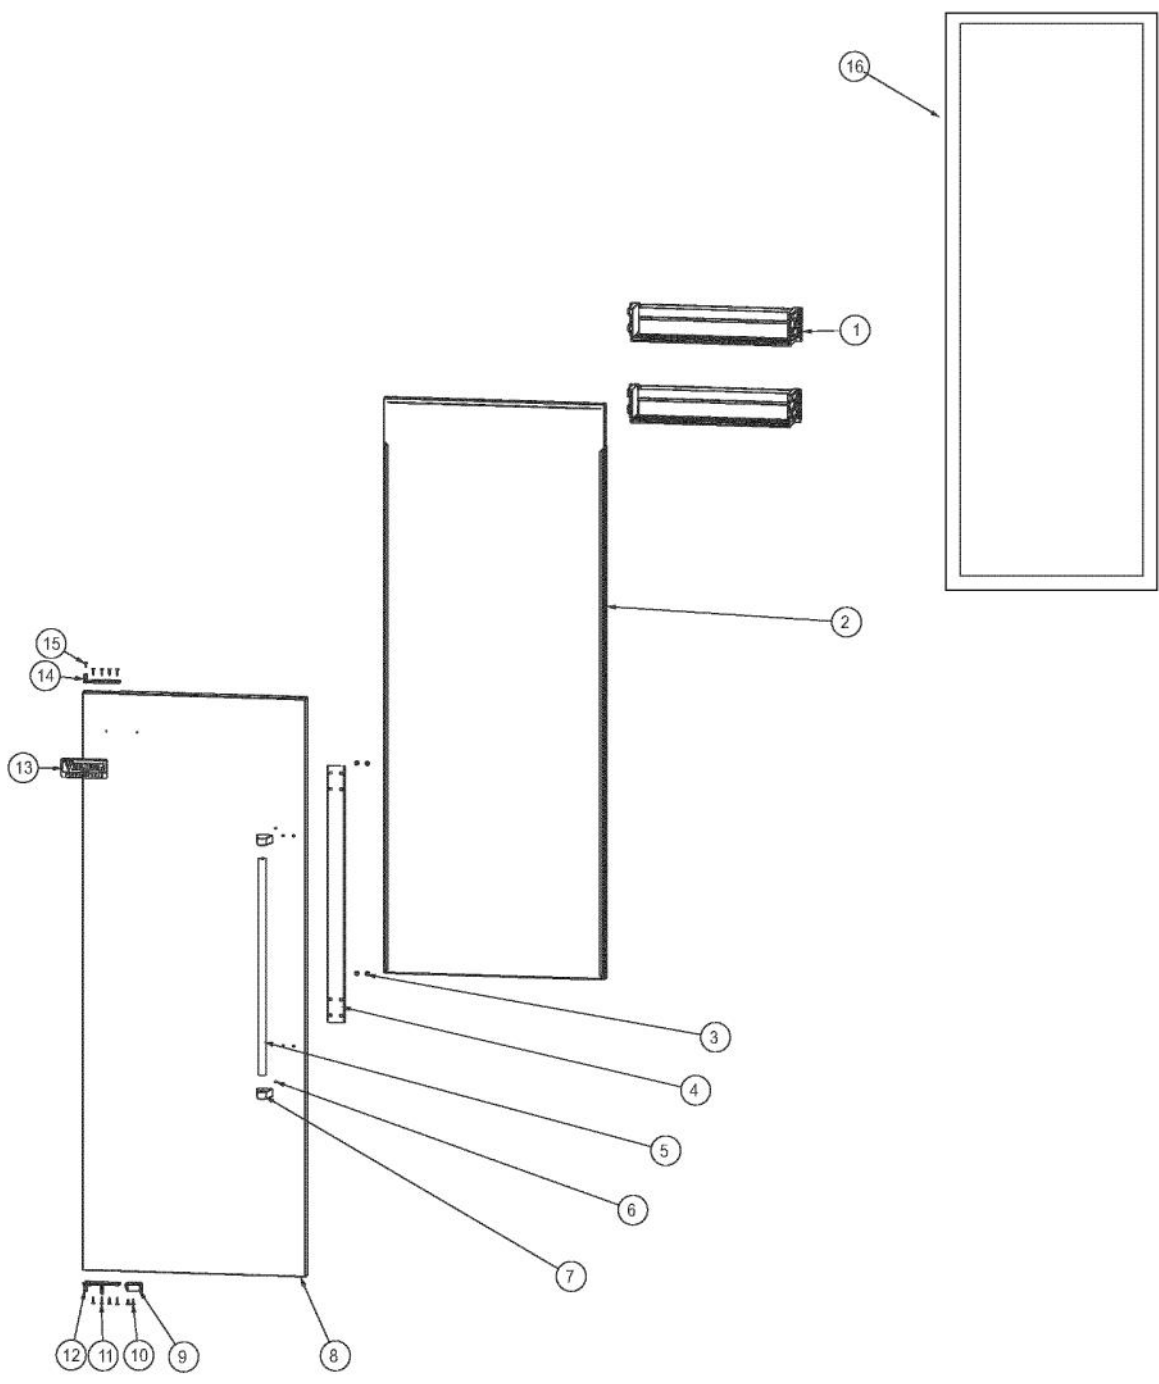

Ref #	Part Number	Qty.	Description
1	PB070356	1	INSULATION MC COVER
2	K2099932	1	MC BACK 30
3	K2099930	1	MC TOP 30
4	K2099455	1	SUPPORT MC Z
5	G5099928	1	MC COVER COMPLETE ASM 30
6	M0223509	4	SCREW-LAG
7	PK910089	2	BRACKET, ANTI - TIP
8	PB970171	1	MC INSULATION - BACK SIDE
9	K2099459	1	MC SIDE R
10	PD020194	6	SCREW-SM
11	PC040010	25	POP RIVET
12	A3189370	1	GASKET-FOAM VA3189370
13	A4554806	1	BUSHING-SNAP VA4554806
14	K20915675	1	BRACKET PSM
15	PD040157	3	BEARING SLEEVE
16	PD020233	2	SCR LAG 5/16-9 GX 5/16X7/16 WAF IHXW 3 S ZN
17	M0220417	22	SCREW-TC
18	PK050004	1	BRACKET GRILLE
19	B20916336	1	ENDCAP GRILLE PROI N
20	K20916342	2	BRACKET GRILLE
21	B2096961	2	BRACKET-LOUVER
22	002840-000	1	LOUVER,GRL,LWR,30 PROI
23	002839-000	1	LOUVER,GRL,MDL,30 PROI
24	002838-000	1	LOUVER,GRL, TOP,30 PROI
25	B20916338	1	ENDCAP GRILLE PROI L
26	K2099460	1	MC SIDE L