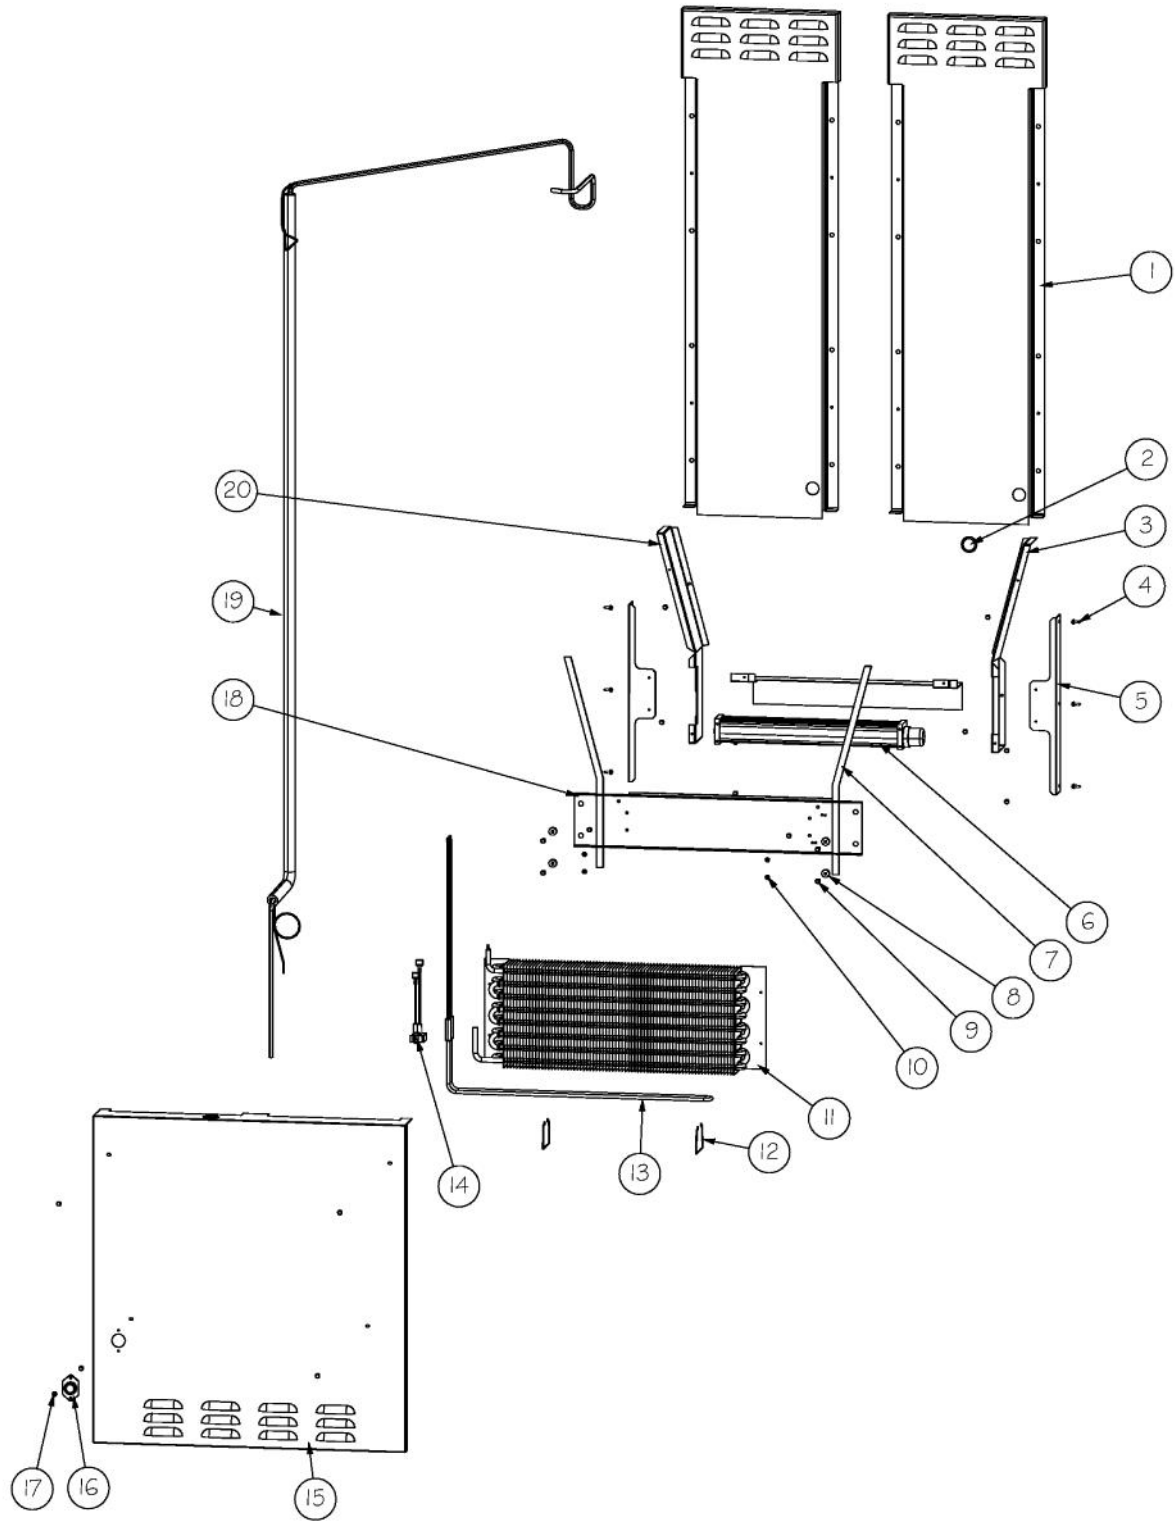

Ref #	Part Number	Qty.	Description
1	L2099055	2	EVAP COVER UPPER AF 30
2	PM910477	1	PLUG HOLE PLASTIC 1.00 DIA.
3	K20912598	1	DIVERTER AIR AF 30 R
4	M0238616	19	SCREW-SM
5	K20912558	2	BRACKET EVAP COVER
6	PE950154	1	FAN EVAP HORIZ AF AR 30
7	G50911915	1	COVER EVAP & AIR HANDLING ASM AF 30
8	12234001	4	GROMMET-VIBRATION
9	M0238859	4	SCREW-SHLDR
10	M0218115	4	SCR6-20 BT HXWS 3/8 S
11	PM910456	1	EVAPORATOR AF 30
12	PM910468	2	CLIP EVAP HTR 36 30 AF
13	PJ910038	1	DEFROST HEATER AF 30
14	PB910259	1	THERMOSTAT DEFROST TERMINATOR
15	L20911932	1	COVER EVAP LOWER AF 30
16	C8983701	1	THERMISTOR
17	PD020010	1	10 X 3/8 GREEN GROUNDING SCREW
18	K20912559	1	BRKT FAN EVAP AF 30
19	F20911307	1	TUBE FORMED HT EXCH AF 30
20	K20912597	1	DIVERTER AIR AF 30 L