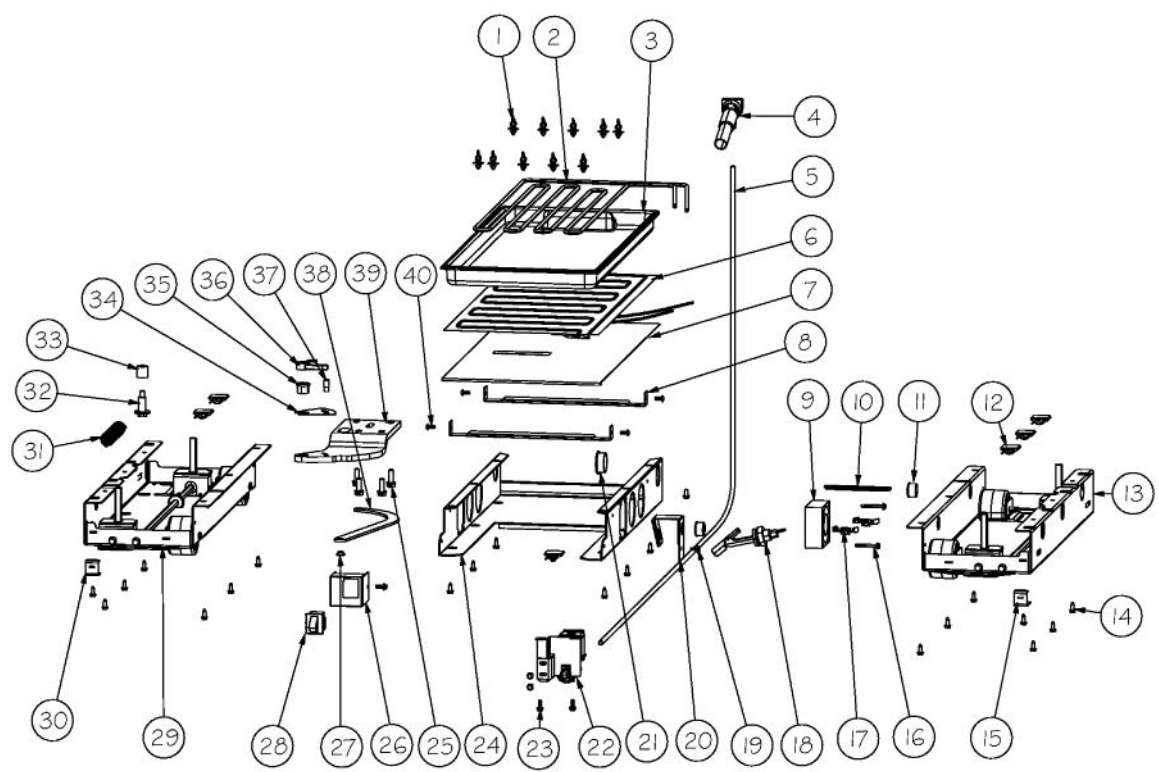

Ref #	Part Number	Qty.	Description
1	PD030146	10	STAND OFF LOCK CLIP
2	F2099927	1	SERPENTINE AF AR 30
3	PK930347	1	PAN-DRAIN AF AR 30
4	10276601	1	ELBOW-FILLER TUBE
5	PB020304	1	PLASTIC TUBING-IM WATERLINE NON DISP (SXS & AF)
6	PE070823	1	PAN HEATER AFAR 30
7	L20915602WH	1	TRAY PAN HEATER AF/AR 30
8	K20911832	2	BRACKET CONDENSATE SUPPORT
9	PE050226	1	MOTOR REF FAN
10	PF930654	1	LABEL CONDENSATE FAN SERVICE
11	A4554806	2	BUSHING-SNAP VA4554806
12	M0104106	6	CLIP-CORD VM0104106
13	PM910398	1	LEVELER ASSEMBLY - R
14	PD020194	20	SCREW-SM
15	K2098044	1	BRKT GRILLE SUPPORT
16	PD020274	1	SCR SLTD HEX WSHR HD 8X1.250 BT
17	M0327801	2	SPLICE TAP
18	PE050248	1	FLOAT SWITCH HORIZONTAL
19	M0253916	1	SCREW-TF
20	B20915627	1	BRACKET HORIZ FLOAT SWITCH
21	A4554817	1	BUSHING-SNAP VA4554817
22	K20913788	1	BRKT VALVE H2O SINGLE
23	M0220417	5	SCREW-TC
24	K20915953	1	SHIELD BOTTOM DRAIN
25	PD940088	4	SCREW, 1/4 X 20 HEX WASHER SERRATED
26	L20915004	1	BASE GRILLE SWITCH MNT LH
27	PD940094	1	BUSHING
28	PE950146	1	SWITCH SPDT BLACK
29	PM910399	1	LEVELER MODULE L
30	K2098096	1	BRKT GRILLE SUPPORT
31	PC910015	1	SPRING EXTENSION
32	M0221523	1	SCREW - SHLDR
33	PD940107	1	ROUND SPRING SPACER
34	PC920144	1	PLATE - WC DOOR SHIM
35	PD940090	1	BUSHING - WC DOOR LEVEL
36	PD940091	1	BUSHING - DOOR STOP
37	PC920145	1	PIN - DOOR STOP
38	PC920149	1	BAR-WC BOT HINGE LH
39	PC920214	1	HINGE PLATE SXS LL
40	PC040010	4	POP RIVET