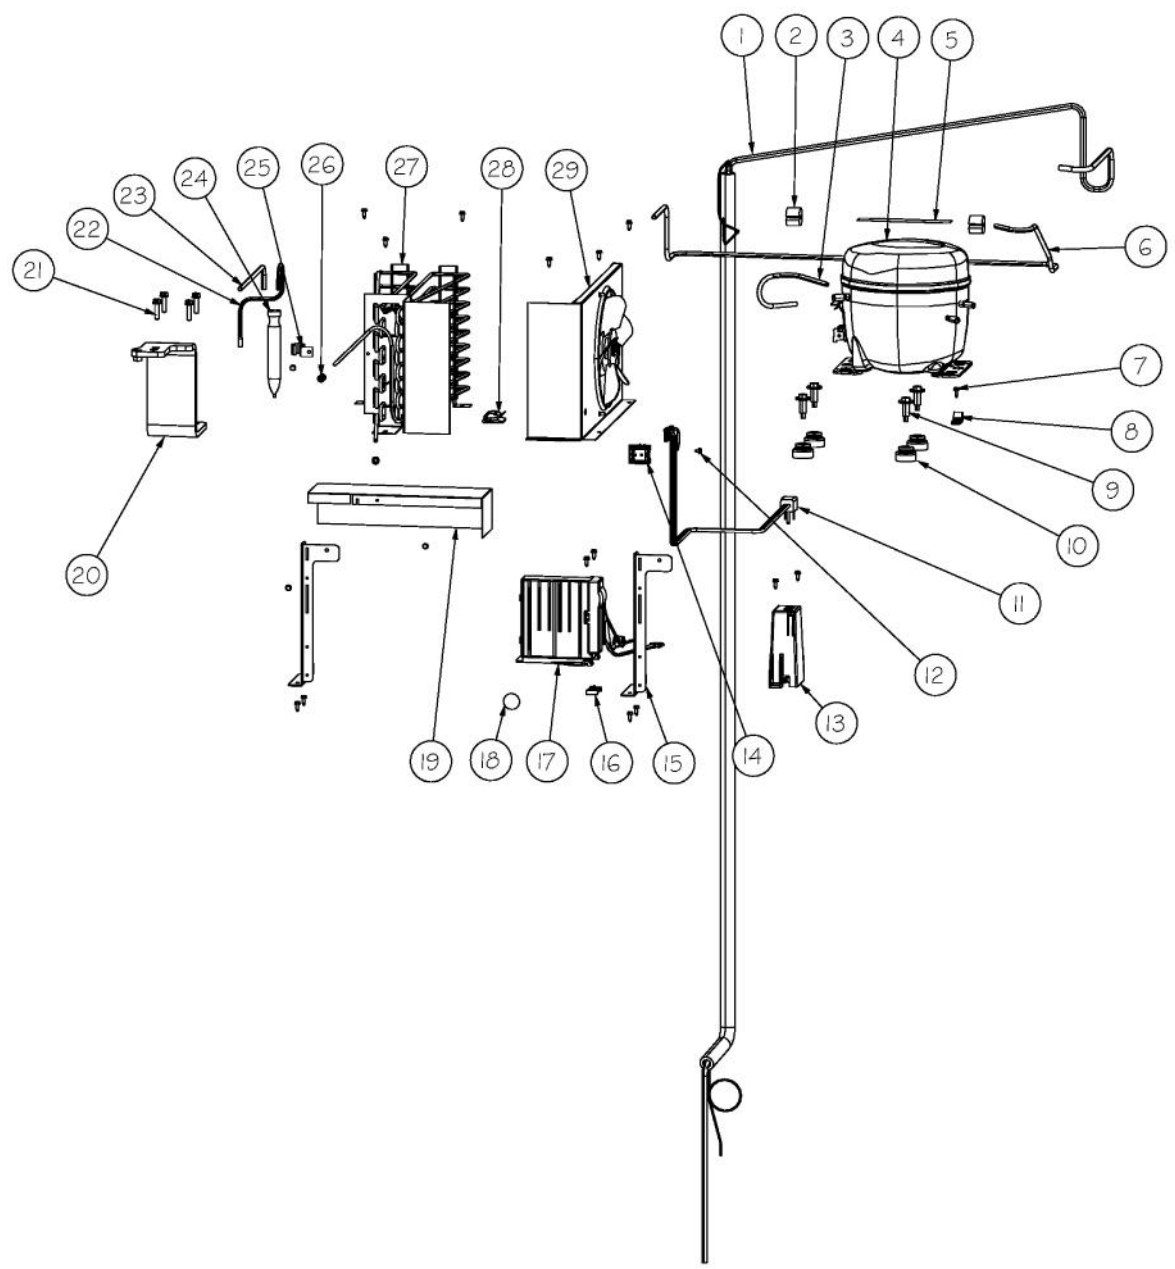

Ref #	Part Number	Qty.	Description
1	M0238616	18	SCREW-SM
2	L2099492	1	BRACKET LIGHT SXS 48 FF
3	A3079001	4	LAMP - 40W
4	PE950125	4	LIGHT SOCKET
5	PK930268	1	COVER LIGHT ASM AF AR 30 SXS 48 FF
6	PM910405	6	SHELF WIRE AF 30
7	PM910282	2	LADDER SIDE
8	M0238535	12	SCREW-SM
9	PD950013	6	LATCH PANEL ACCESS
10	K20911929	1	BRACKET ICE SHELF R
11	G50911312	1	MOUNT IM ASM AF 30
12	PC080031	6	SLIDE 12 FULL EXTENSION
13	A4539601	12	SUB TO PC040010 - RIVET-POP VA4539601
14	10270203	2	HOUSING-LIGHT V10270203
15	B5733302	2	CLIP-GROUND
16	G50911176	2	BRKT SIDE GLIDE MOUNT ASM
17	G50911181	2	TRIM ASM SIDE AF 36 30
18	G50911315	2	DRAWER BASKET ASM AF 30
19	G50911316	1	DRAWER ICE ASM AF 30
20	PD020258	9	SCREW, SM
21	PK930346	2	COVER LIGHT
22	G50911931	1	SHELF ICE ASM UPPER AF 30
23	K20911928	1	BRACKET ICE SHELF L
24	PM910285	1	LADDER CENTER

Ref #	Part Number	Qty.	Description
1	F20911307	1	TUBE FORMED HT EXCH AF 30
2	10699601	2	DAMPER-TUBING .8
3	F2096507	1	TUBE-PROCESS GRN
4	PM010619	1	COMPRESSOR VCC
5	C8982701	1	LABEL-COMP WARN
6	F20910729	1	TUBE DISCHARGE FORMED AF AR 36
7	PD020194	18	SCREW-SM
8	PD030118	1	SCREW - SHLDR
9	M0221523	4	SCREW - SHLDR
10	10835901	4	GROMMET RUBBER V10835901
11	10916507C	1	CORD-POWER V10916507
12	M0211014	1	SCREW-SM
13	PE970608	1	POWER SUPPLY 24 VDC 15 W
14	PE950149	1	SWITCH POWER
15	014190-000	2	BRACKET GRILLE SUPPORT
16	M0327801	1	SPLICE TAP
17	011666-000	1	INVERTER CMPRESSOR
18	PF930682	1	LABEL WARNING INVERTER
19	014512-000	1	DIVERTER AIR HI SIDE 36
20	PC920194	1	HINGE ASSEM UPPER LH
21	000570-000	4	HEX SCREW
22	003325-000	1	TUBE DRIER COND.
23	F2097740	1	TUBE PROCESS
24	PM910381	1	DRIER - HIGH SIDE
25	10547001	1	CLIP-DRIER V10547001
26	007407-000	2	RING,LOK, .187 DIA
27	A3189370	1	GASKET-FOAM VA3189370
28	M0104102	1	CLIP-CORD RED
29	G5096494	1	COND. FAN ASSY