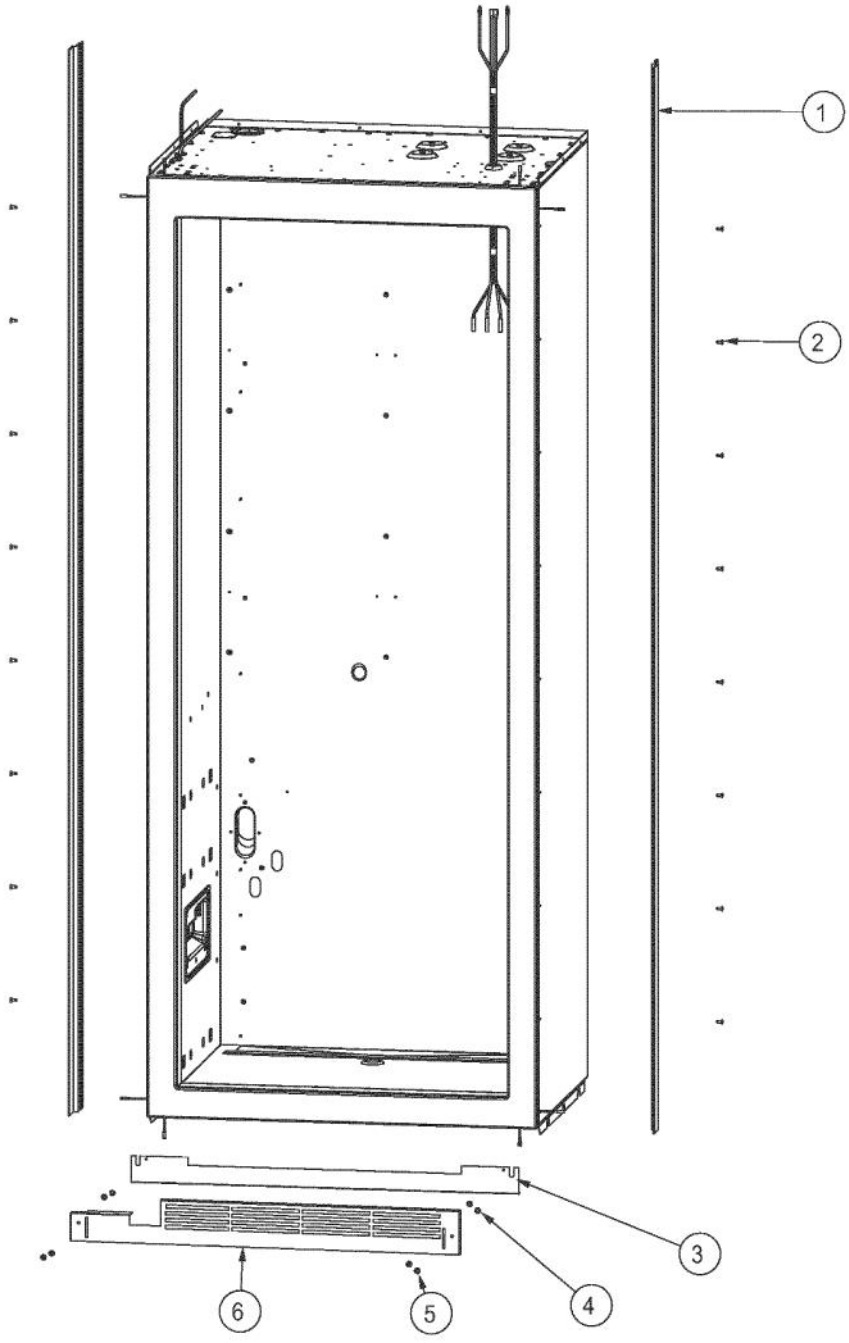

Ref #	Part Number	Qty.	Description
1	PK920066	2	SIDE TRIM
2	M0215318	16	SCREW-SM
3	000206-002	1	KICKPLATE, LWR
4	40370P01	4	NYLON FLAT WASHER V40370P01
5	M0210443	4	SCREW-E SM
6	C90910752	1	GRILLE TOE VENTED 30 LH