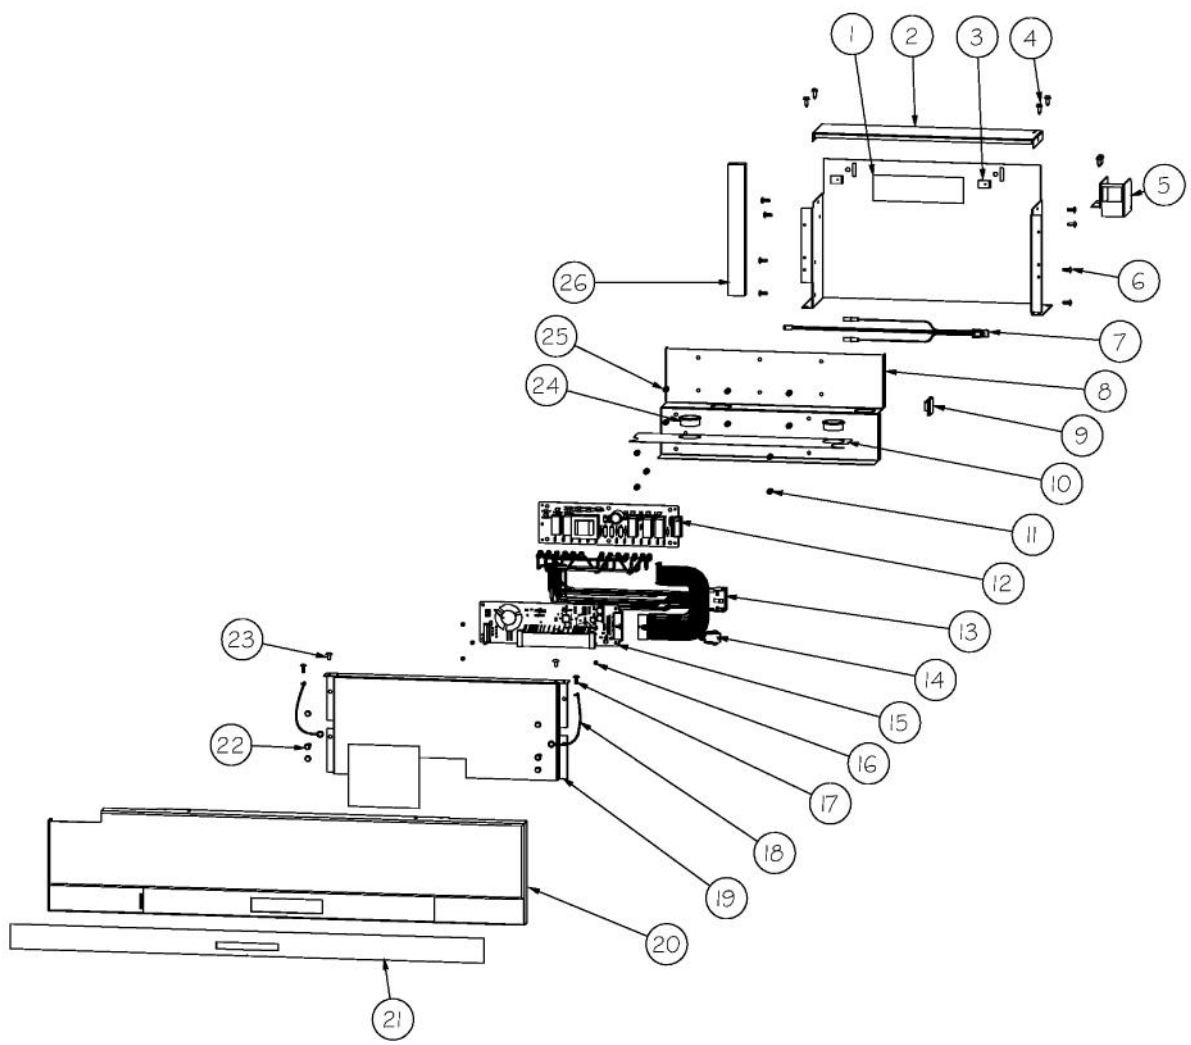

Ref #	Part Number	Qty.	Description
1	M0238616	18	SCREW-SM
2	L2099492	1	BRACKET LIGHT SXS 48 FF
3	A3079001	4	LAMP - 40W
4	PE950125	4	LIGHT SOCKET
5	PK930268	1	COVER LIGHT ASM AF AR 30 SXS 48 FF
6	PM910405	6	SHELF WIRE AF 30
7	PM910282	2	LADDER SIDE
8	M0238535	12	SCREW-SM
9	PD950013	6	LATCH PANEL ACCESS
10	K20911929	1	BRACKET ICE SHELF R
11	G50911312	1	MOUNT IM ASM AF 30
12	PC080031	6	SLIDE 12 FULL EXTENSION
13	A4539601	12	SUB TO PC040010 - RIVET-POP VA4539601
14	10270203	2	HOUSING-LIGHT V10270203
15	B5733302	2	CLIP-GROUND
16	G50911176	2	BRKT SIDE GLIDE MOUNT ASM
17	G50911181	2	TRIM ASM SIDE AF 36 30
18	G50911315	2	DRAWER BASKET ASM AF 30
19	G50911316	1	DRAWER ICE ASM AF 30
20	PD020258	9	SCREW, SM
21	PK930346	2	COVER LIGHT
22	G50911931	1	SHELF ICE ASM UPPER AF 30
23	K20911928	1	BRACKET ICE SHELF L
24	PM910285	1	LADDER CENTER

Ref #	Part Number	Qty.	Description
1	F20911307	1	TUBE FORMED HT EXCH AF 30
2	10699601	2	DAMPER-TUBING .8
3	F2096507	1	TUBE-PROCESS GRN
4	PM010619	1	COMPRESSOR VCC
5	C8982701	1	LABEL-COMP WARN
6	F20910729	1	TUBE DISCHARGE FORMED AF AR 36
7	PD020194	18	SCREW-SM
8	PD030118	1	SCREW - SHLDR
9	M0221523	4	SCREW - SHLDR
10	10835901	4	GROMMET RUBBER V10835901
11	10916507C	1	CORD-POWER V10916507
12	M0211014	1	SCREW-SM
13	PE970608	1	POWER SUPPLY 24 VDC 15 W
14	PE950149	1	SWITCH POWER
15	014190-000	2	BRACKET GRILLE SUPPORT
16	M0327801	1	SPLICE TAP
17	011666-000	1	INVERTER CMPRESSOR
18	PF930682	1	LABEL WARNING INVERTER
19	014512-000	1	DIVERTER AIR HI SIDE 36
20	PC920194	1	HINGE ASSEM UPPER LH
21	000570-000	4	HEX SCREW
22	003325-000	1	TUBE DRIER COND.
23	F2097740	1	TUBE PROCESS
24	PM910381	1	DRIER - HIGH SIDE
25	10547001	1	CLIP-DRIER V10547001
26	007407-000	2	RING,LOK, .187 DIA
27	A3189370	1	GASKET-FOAM VA3189370
28	M0104102	1	CLIP-CORD RED
29	G5096494	1	COND. FAN ASSY