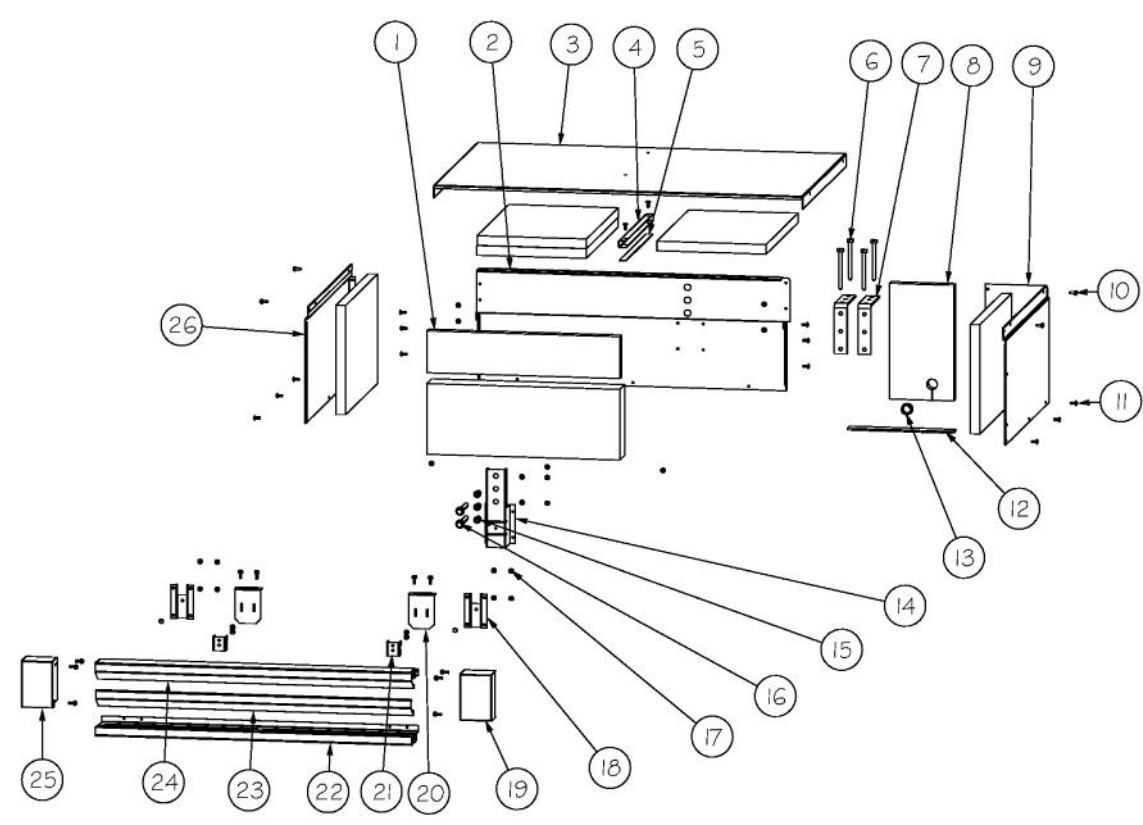

Ref #	Part Number	Qty.	Description
1	PB070356	1	INSULATION MC COVER
2	K2099932	1	MC BACK 30
3	K2099930	1	MC TOP 30
4	K2099455	1	SUPPORT MC Z
5	G5099928	1	MC COVER COMPLETE ASM 30
6	M0223509	4	SCREW-LAG
7	PK910089	2	BRACKET, ANTI - TIP
8	PB970171	1	MC INSULATION - BACK SIDE
9	K2099459	1	MC SIDE R
10	PD020194	6	SCREW-SM
11	PC040010	25	POP RIVET
12	A3189370	1	GASKET-FOAM VA3189370
13	A4554806	1	BUSHING-SNAP VA4554806
14	K20915675	1	BRACKET PSM
15	PD040157	3	BEARING SLEEVE
16	PD020233	2	SCR LAG 5/16-9 GX 5/16X7/16 WAF IHXW 3 S ZN
17	M0220417	22	SCREW-TC
18	PK050004	1	BRACKET GRILLE
19	B20916336	1	ENDCAP GRILLE PROI N
20	K20916342	2	BRACKET GRILLE
21	B2096961	2	BRACKET-LOUVER
22	002840-000	1	LOUVER,GRL,LWR,30 PROI
23	002839-000	1	LOUVER,GRL,MDL,30 PROI
24	002838-000	1	LOUVER,GRL, TOP,30 PROI
25	B20916338	1	ENDCAP GRILLE PROI L
26	K2099460	1	MC SIDE L