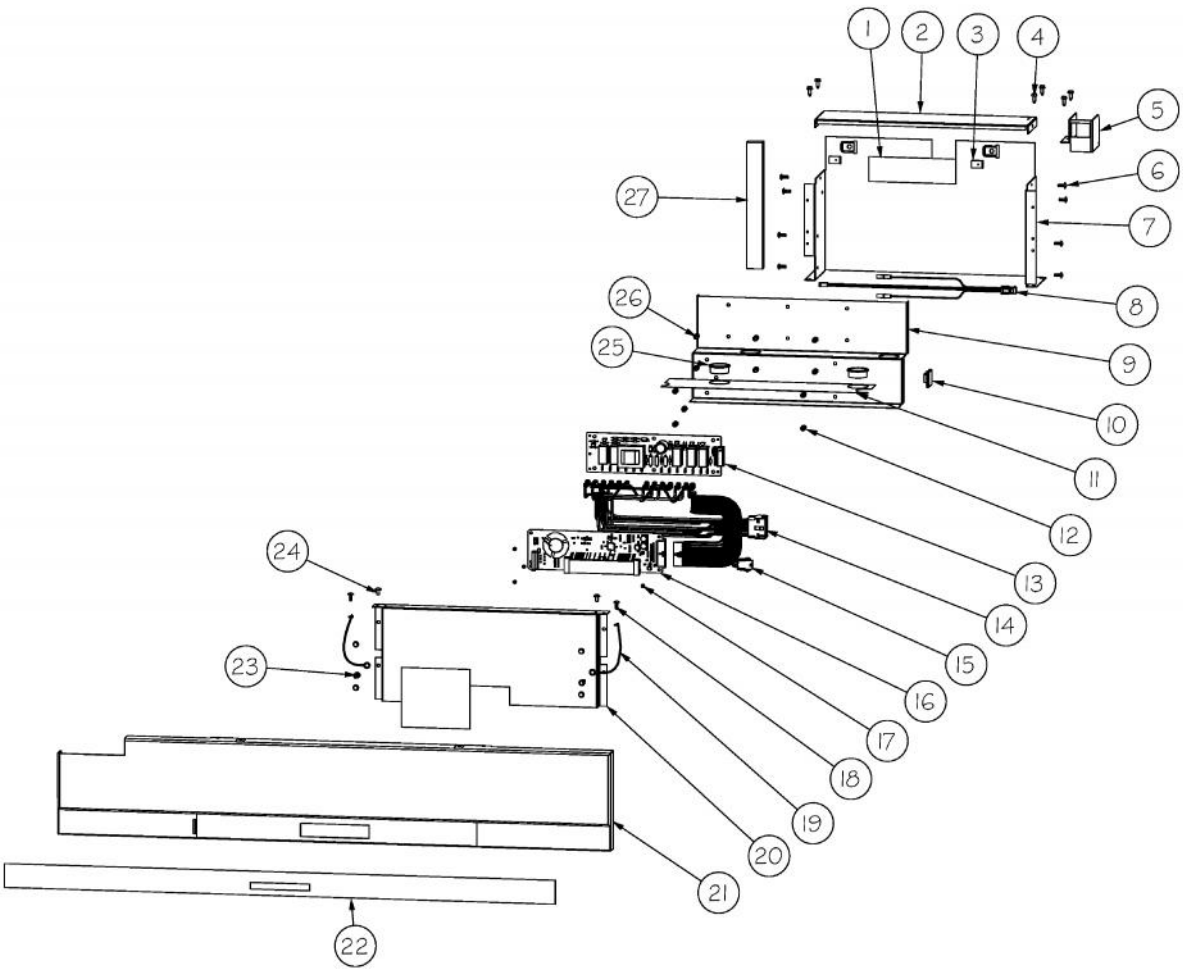

Ref #	Part Number	Qty.	Description
1	L20910705	1	BRACKET LIGHT AR 36
2	PE950125	6	LIGHT SOCKET
3	A3079001	6	LAMP - 40W
4	PD020194	22	SCREW-SM
5	PK930267	1	COVER LIGHT ASM AF AR BM 36
6	PM910411	6	SHELF WIRE AF 36
7	M0238535	12	SCREW-SM
8	PM910282	2	LADDER SIDE
9	PD950013	6	LATCH PANEL ACCESS
10	K20911929	1	BRACKET ICE SHELF R
11	PC080031	6	SLIDE 12 FULL EXTENSION
12	PD020032	18	SRW-8(A)X3/8PH.WFR HD 7/16DIAXNICL
13	B5733302	2	CLIP-GROUND
14	10270203	2	HOUSING-LIGHT V10270203
15	G50911176	2	BRKT SIDE GLIDE MOUNT ASM
16	G50911181	2	TRIM ASM SIDE AF 36 30
17	G50911195	2	DRAWER BASKET ASM AF 36
18	G50911189	1	DRAWER ICE ASM AF 36
19	G50911180	1	MOUNT IM ASM AF 36
20	PK930346	2	COVER LIGHT
21	G50911169	1	SHELF ICE ASM UPPER AF 36
22	K20911928	1	BRACKET ICE SHELF L
23	PM910285	1	LADDER CENTER

Ref #	Part Number	Qty.	Description
1	F2099937	1	TUBE FORMED HT EXCH AF 36
2	G5096494	1	COND. FAN ASSY
3	F2096507	1	TUBE-PROCESS GRN
4	PM010619	1	COMPRESSOR VCC
5	C8982701	1	LABEL-COMP WARN
6	F20910729	1	TUBE DISCHARGE FORMED AF AR 36
7	PD020194	17	SCREW-SM
8	PD030118	1	SCREW - SHLDR
9	M0104102	2	CLIP-CORD RED
10	M0221523	4	SCREW - SHLDR
11	10835901	4	GROMMET RUBBER V10835901
12	10916507	1	TUBE-PROCESS GRN
13	10699601	2	DAMPER-TUBING .8
14	M0211014	1	SCREW-SM
15	PE950149	1	SWITCH POWER
16	K20912569	2	BRACKET GRILLE SUPPORT
17	K2096943	2	PANEL BRACKET
18	M0327801	1	SPLICE TAP
19	002574-000	1	INVERTER COMPRESSOR
20	PF930682	1	LABEL WARNING INVERTER
21	007407-000	2	RING,LOK, .187 DIA
22	K20912361	1	DIVERTER AIR HI SIDE 36
23	PC920194	1	HINGE ASSEM UPPER LH
24	000570-000	4	HEX SCREW
25	003325-000	1	TUBE DRIER COND.
26	F2097740	1	TUBE PROCESS
27	PM910381	1	DRIER - HIGH SIDE
28	10547001	1	CLIP-DRIER V10547001
29	PB920171	1	CONDENSER ASM
30	A3189370	2	GASKET-FOAM VA3189370