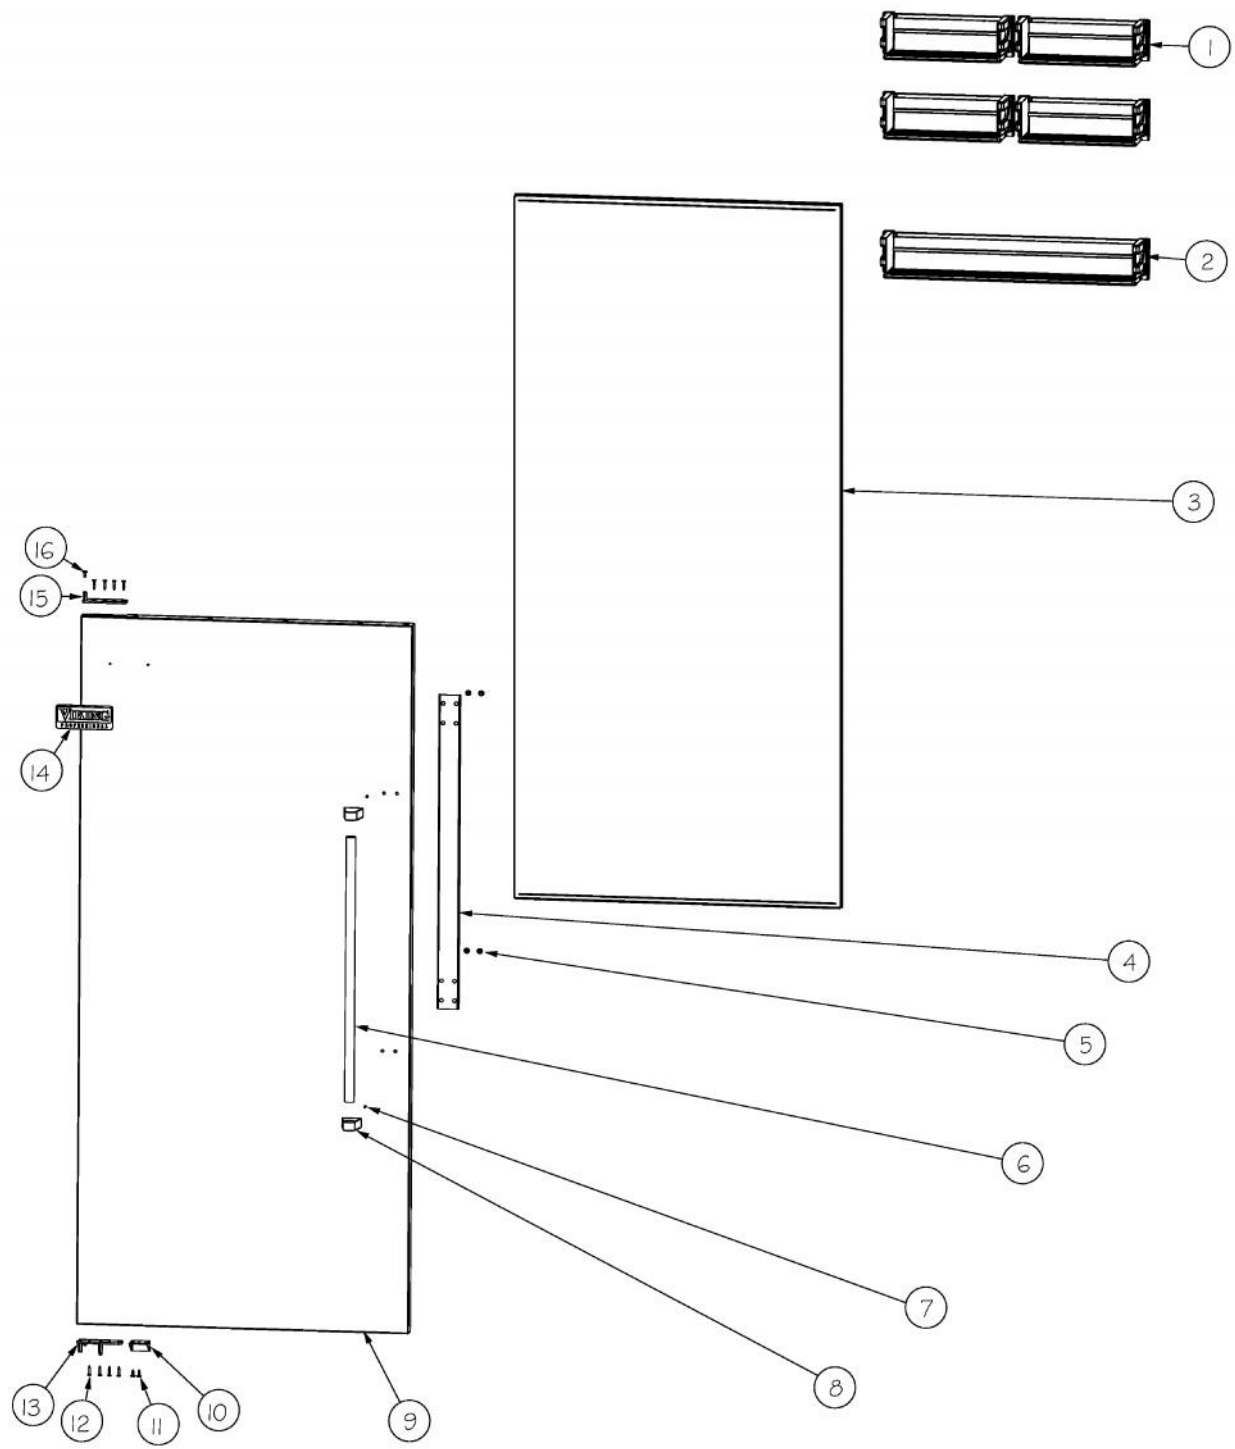

Ref #	Part Number	Qty.	Description
1	PB070358	1	INSULATION MC COVER
2	K2099933	1	MC BACK 36
3	K2099931	1	MC TOP 36
4	K2099455	1	SUPPORT MC Z
5	G5099929	1	MC COVER COMPLETE ASM
6	PK910089	2	BRACKET, ANTI - TIP
7	PB970171	1	MC INSULATION - BACK SIDE
8	K2099459	1	MC SIDE R
9	PD020194	34	SCREW-SM
10	PC040010	28	POP RIVET
11	A4554806	1	BUSHING-SNAP VA4554806
12	PF930523	2	GRILL BLADE LABEL (REFRIGERATOR)
13	K20915675	2	BRACKET PSM
14	PD040157	4	BEARING SLEEVE
15	PD020233	2	SCR LAG 5/16-9 GX 5/16X7/16 WAF IHXW 3 S ZN
16	K20915902	1	CROSSMEMBER PSM 36
17	M0220417	22	SCREW-TC
18	PK050004	2	BRACKET GRILLE
19	B20916336	2	ENDCAP GRILLE PROI N
20	B2096961	1	BRACKET-LOUVER
21	B20916317	1	LOUVER, GRL, LWR, AR AF 36 PROI
22	B20916316	1	LOUVER GRILLE MID 36 PROI
23	K20916342	1	BRACKET GRILLE
24	B20916315	1	LOUVER GRILLE TOP 36 PROI
29	K2099460	1	MC SIDE L