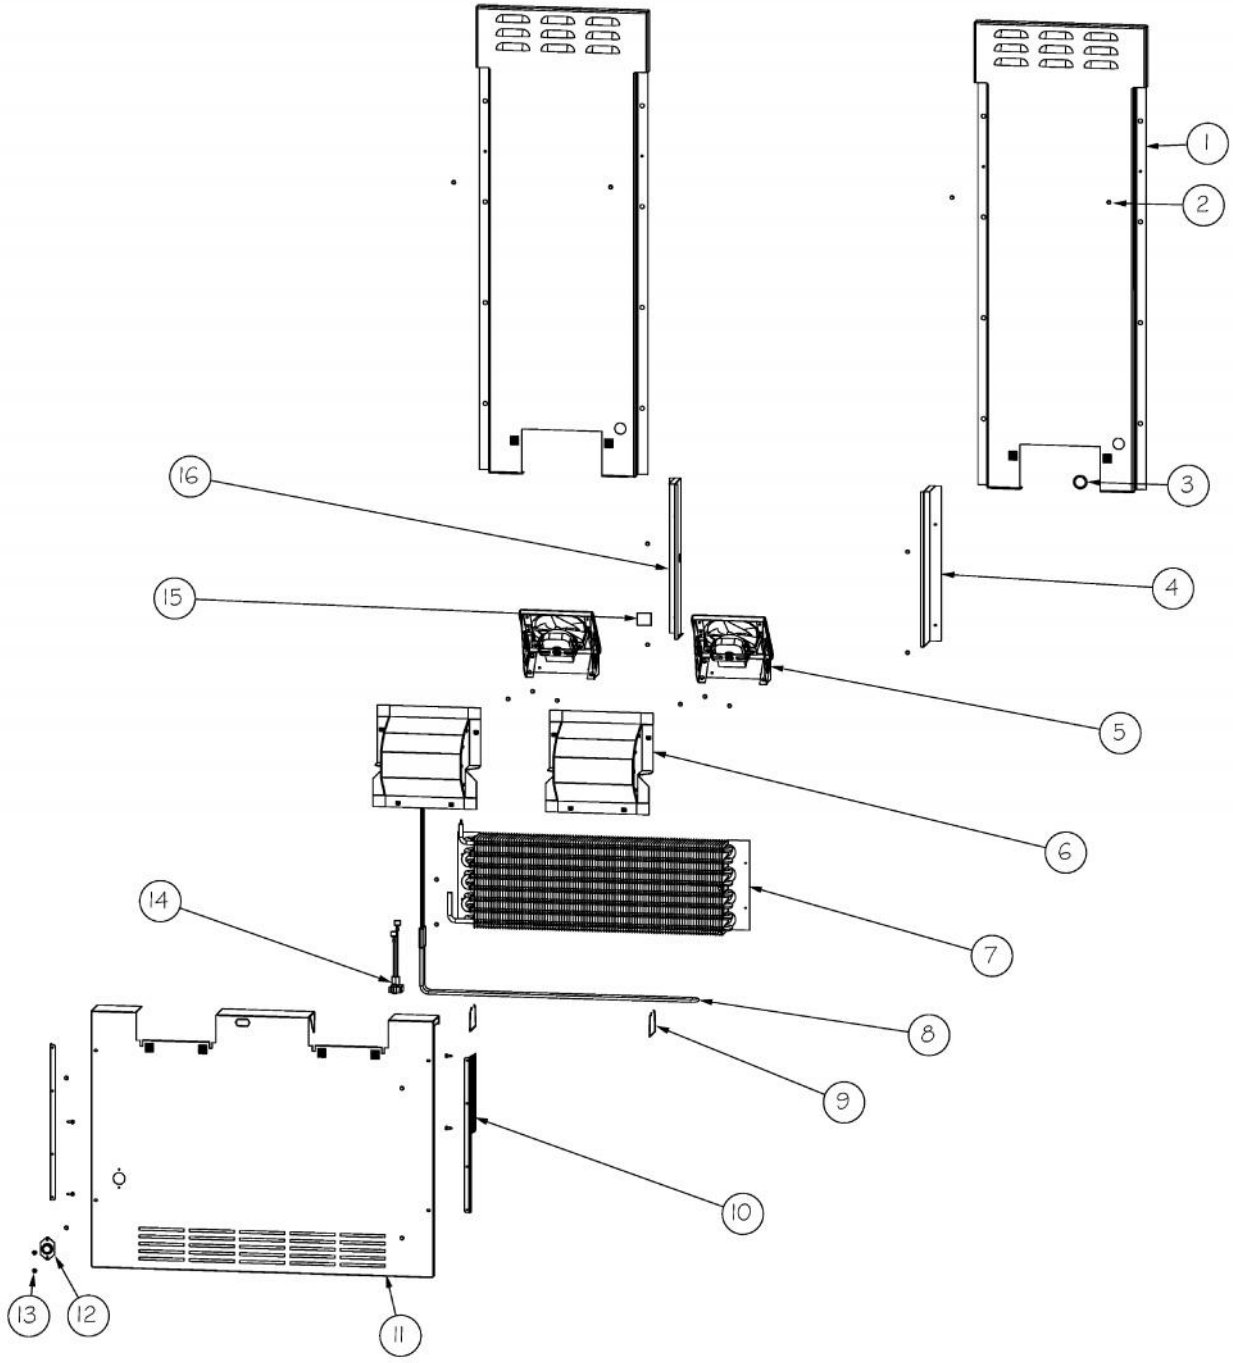

Ref #	Part Number	Qty.	Description
1	G50911183	2	COVER UPPER EVAP ASM AF 36
2	PD020194	24	SCREW-SM
3	PM910477	1	PLUG HOLE PLASTIC 1.00 DIA.
4	L20911339	1	DIVERTER AIR RT 36 AF
5	G50912354	2	FAN ASSEMBLY AF 36
6	G50911134	2	COVER ASM FAN EVAP AF 36
7	PM910454	1	EVAPORATOR AF 36
8	PJ910037	1	DEFROST HEATER AF 36
9	PM910468	2	CLIP EVAP HTR 36 30 AF
10	K2096461	2	BRKT-EVAP COVER 12234801
11	G50911182	1	COVER ASM LOWER EVAP AF 36
12	C8983701	1	THERMISTOR
13	M0211014	2	SCREW-SM
14	PB910259	1	THERMOSTAT DEFROST TERMINATOR
15	M0104102	1	CLIP-CORD RED
16	L20911338	1	DIVERTER AIR LFT 36 AF