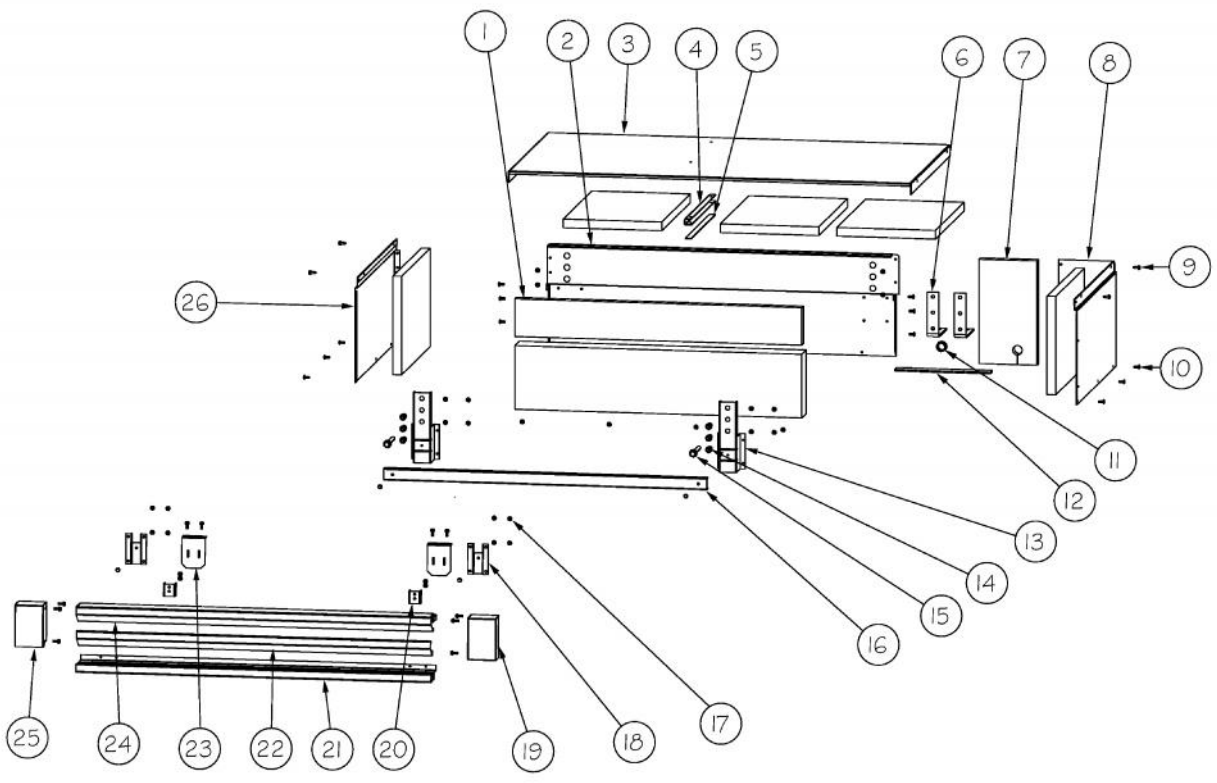

Ref #	Part Number	Qty.	Description
1	PB070358	1	INSULATION MC COVER
2	K2099933	1	MC BACK 36
3	K2099931	1	MC TOP 36
4	K2099455	1	SUPPORT MC Z
5	G5099929	1	MC COVER COMPLETE ASM
6	PK910089	2	BRACKET, ANTI - TIP
7	PB970171	1	MC INSULATION - BACK SIDE
8	K2099459	1	MC SIDE R
9	PD020194	34	SCREW-SM
10	PC040010	28	POP RIVET
11	A4554806	1	BUSHING-SNAP VA4554806
12	PF930523	2	GRILL BLADE LABEL (REFRIGERATOR)
13	K20915675	2	BRACKET PSM
14	PD040157	4	BEARING SLEEVE
15	PD020233	2	SCR LAG 5/16-9 GX 5/16X7/16 WAF IHXW 3 S ZN
16	K20915902	1	CROSSMEMBER PSM 36
17	M0220417	22	SCREW-TC
18	PK050004	2	BRACKET GRILLE
19	B20916336	2	ENDCAP GRILLE PROI N
20	B2096961	1	BRACKET-LOUVER
21	B20916317	1	LOUVER, GRL, LWR, AR AF 36 PROI
22	B20916316	1	LOUVER GRILLE MID 36 PROI
23	K20916342	1	BRACKET GRILLE
24	B20916315	1	LOUVER GRILLE TOP 36 PROI
29	K2099460	1	MC SIDE L