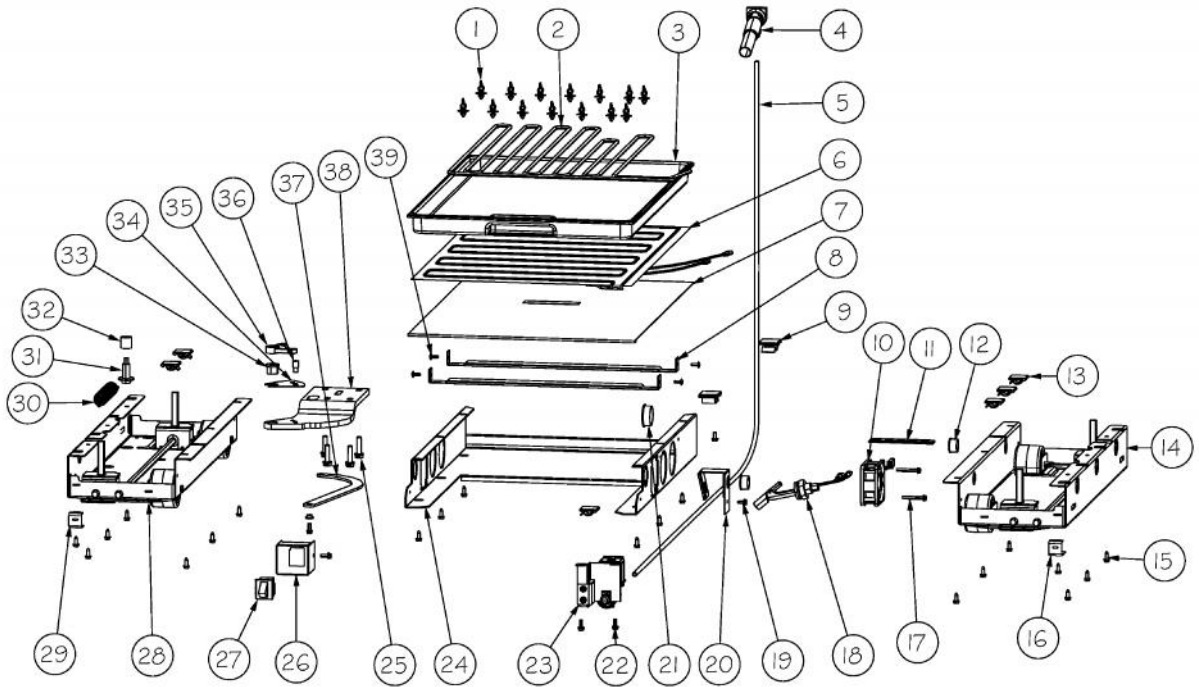

Ref #	Part Number	Qty.	Description
1	PD030146	14	STAND OFF LOCK CLIP
2	F20915696	1	SERPENTINE CONDENSER DRAIN
3	PK930348	1	PAN DRAIN
4	10276601	1	ELBOW-FILLER TUBE
5	PB020304	1	PLASTIC TUBING-IM WATERLINE NON DISP (SXS & AF)
6	PE070707	1	PAN HEATER
7	L20914124WH	1	TRAY PAN HEATER
8	K20911831	2	BRACKET CONDENSATE SUPPORT
9	M0104102	2	CLIP-CORD RED
10	000731-000	1	AXIAL FAN
11	PF930654	1	LABEL CONDENSATE FAN SERVICE
12	A4554806	2	BUSHING-SNAP VA4554806
13	M0104106	6	CLIP-CORD VM0104106
14	PM910398	1	LEVELER ASSEMBLY - R
15	PD020194	20	SCREW-SM
16	K2098044	1	BRKT GRILLE SUPPORT
17	PD020274	2	SCR SLTD HEX WSHR HD 8X1.250 BT
18	PE050248	1	FLOAT SWITCH HORIZONTAL
19	M0253916	1	SCREW-TF
20	B20915627	1	BRACKET HORIZ FLOAT SWITCH
21	A4554817	1	BUSHING-SNAP VA4554817
22	M0220417	4	SCREW-TC
23	G32913789	1	BRKT & VALVE H2O SNGL ASM
24	K20915952	1	SHIELD BOTTOM DRAIN
25	000570-000	4	HEX SCREW
26	002668-000	1	SWITCH,GRILLE,MT,LH
27	PE950146	1	SWITCH SPDT BLACK
28	PM910399	1	LEVELER MODULE L
29	K2098096	1	BRKT GRILLE SUPPORT
30	PC910015	1	SPRING EXTENSION
31	M0221523	1	SCREW - SHLDR
32	PD940107	1	ROUND SPRING SPACER
33	PD940090	1	BUSHING - WC DOOR LEVEL
34	PC920144	1	PLATE - WC DOOR SHIM
35	PD940091	1	BUSHING - DOOR STOP
36	PC920145	1	PIN - DOOR STOP
37	PC920149	1	BAR-WC BOT HINGE LH
38	PC920214	1	HINGE PLATE SXS LL
39	PC040010	4	POP RIVET