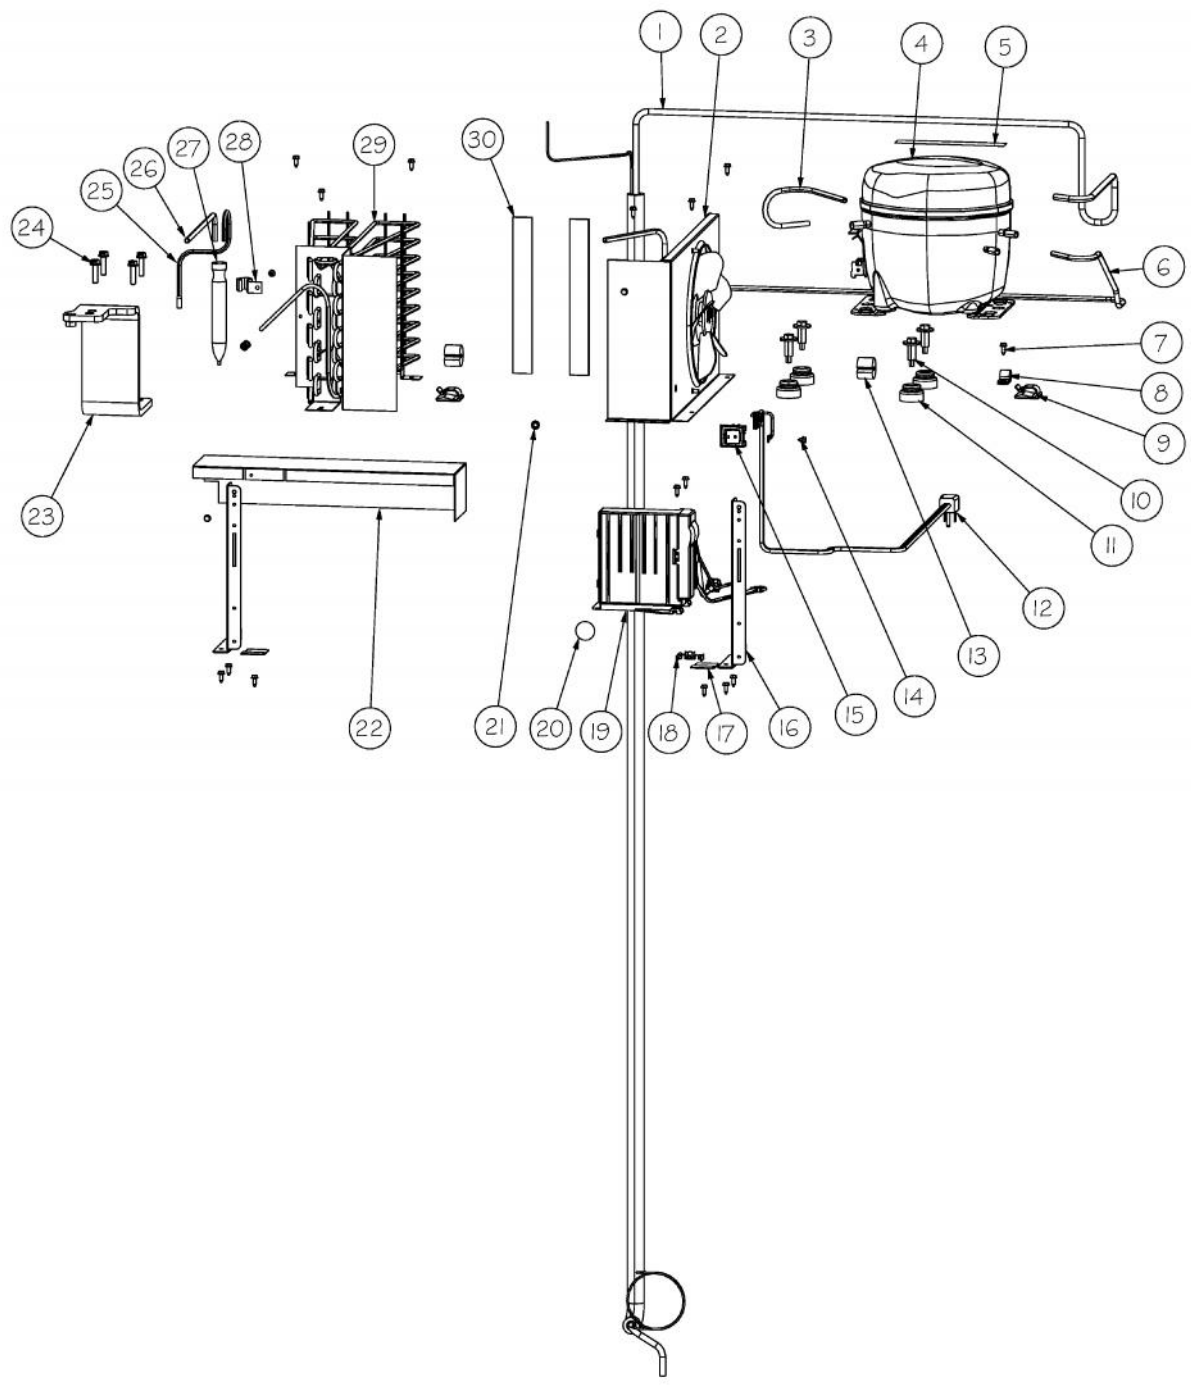

Ref #	Part Number	Qty.	Description
1	L20910705	1	BRACKET LIGHT AR 36
2	PE950125	6	LIGHT SOCKET
3	A3079001	6	LAMP - 40W
4	PD020194	22	SCREW-SM
5	PK930267	1	COVER LIGHT ASM AF AR BM 36
6	PM910411	6	SHELF WIRE AF 36
7	M0238535	12	SCREW-SM
8	PM910282	2	LADDER SIDE
9	PD950013	6	LATCH PANEL ACCESS
10	K20911929	1	BRACKET ICE SHELF R
11	PC080031	6	SLIDE 12 FULL EXTENSION
12	PD020032	18	SRW-8(A)X3/8PH.WFR HD 7/16DIAXNICL
13	B5733302	2	CLIP-GROUND
14	10270203	2	HOUSING-LIGHT V10270203
15	G50911176	2	BRKT SIDE GLIDE MOUNT ASM
16	G50911181	2	TRIM ASM SIDE AF 36 30
17	G50911195	2	DRAWER BASKET ASM AF 36
18	G50911189	1	DRAWER ICE ASM AF 36
19	G50911180	1	MOUNT IM ASM AF 36
20	PK930346	2	COVER LIGHT
21	G50911169	1	SHELF ICE ASM UPPER AF 36
22	K20911928	1	BRACKET ICE SHELF L
23	PM910285	1	LADDER CENTER

Ref #	Part Number	Qty.	Description
1	F2099937	1	TUBE FORMED HT EXCH AF 36
2	G5096494	1	COND. FAN ASSY
3	F2096507	1	TUBE-PROCESS GRN
4	PM010619	1	COMPRESSOR VCC
5	C8982701	1	LABEL-COMP WARN
6	F20910729	1	TUBE DISCHARGE FORMED AF AR 36
7	PD020194	17	SCREW-SM
8	PD030118	1	SCREW - SHLDR
9	M0104102	2	CLIP-CORD RED
10	M0221523	4	SCREW - SHLDR
11	10835901	4	GROMMET RUBBER V10835901
12	10916507	1	TUBE-PROCESS GRN
13	10699601	2	DAMPER-TUBING .8
14	M0211014	1	SCREW-SM
15	PE950149	1	SWITCH POWER
16	K20912569	2	BRACKET GRILLE SUPPORT
17	K2096943	2	PANEL BRACKET
18	M0327801	1	SPLICE TAP
19	002574-000	1	INVERTER COMPRESSOR
20	PF930682	1	LABEL WARNING INVERTER
21	007407-000	2	RING,LOK, .187 DIA
22	K20912361	1	DIVERTER AIR HI SIDE 36
23	PC920194	1	HINGE ASSEM UPPER LH
24	000570-000	4	HEX SCREW
25	003325-000	1	TUBE DRIER COND.
26	F2097740	1	TUBE PROCESS
27	PM910381	1	DRIER - HIGH SIDE
28	10547001	1	CLIP-DRIER V10547001
29	PB920171	1	CONDENSER ASM
30	A3189370	2	GASKET-FOAM VA3189370