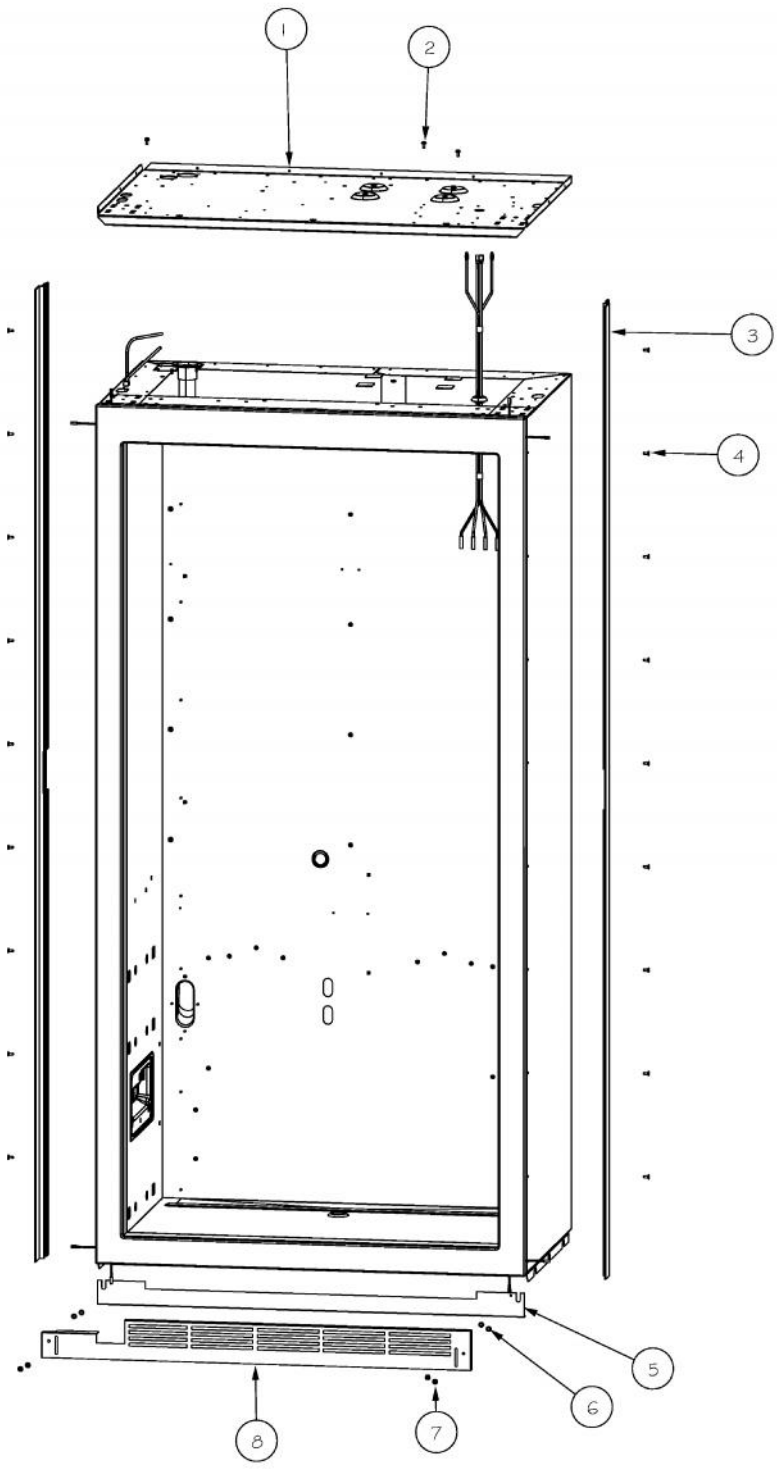

Ref #	Part Number	Qty.	Description
1	K2098345	1	OC TOP AF AR 36
2	PD020010	3	10 X 3/8 GREEN GROUNDING SCREW
3	PK920066	2	SIDE TRIM
4	M0215318	18	SCREW-SM
5	000147-002	1	KICKPLATE, LWR
6	40370P01	4	NYLON FLAT WASHER V40370P01
7	M0210443	4	SCREW-E SM
8	C2099206	1	GRILLE TOE VENTED 36 LH xBKx