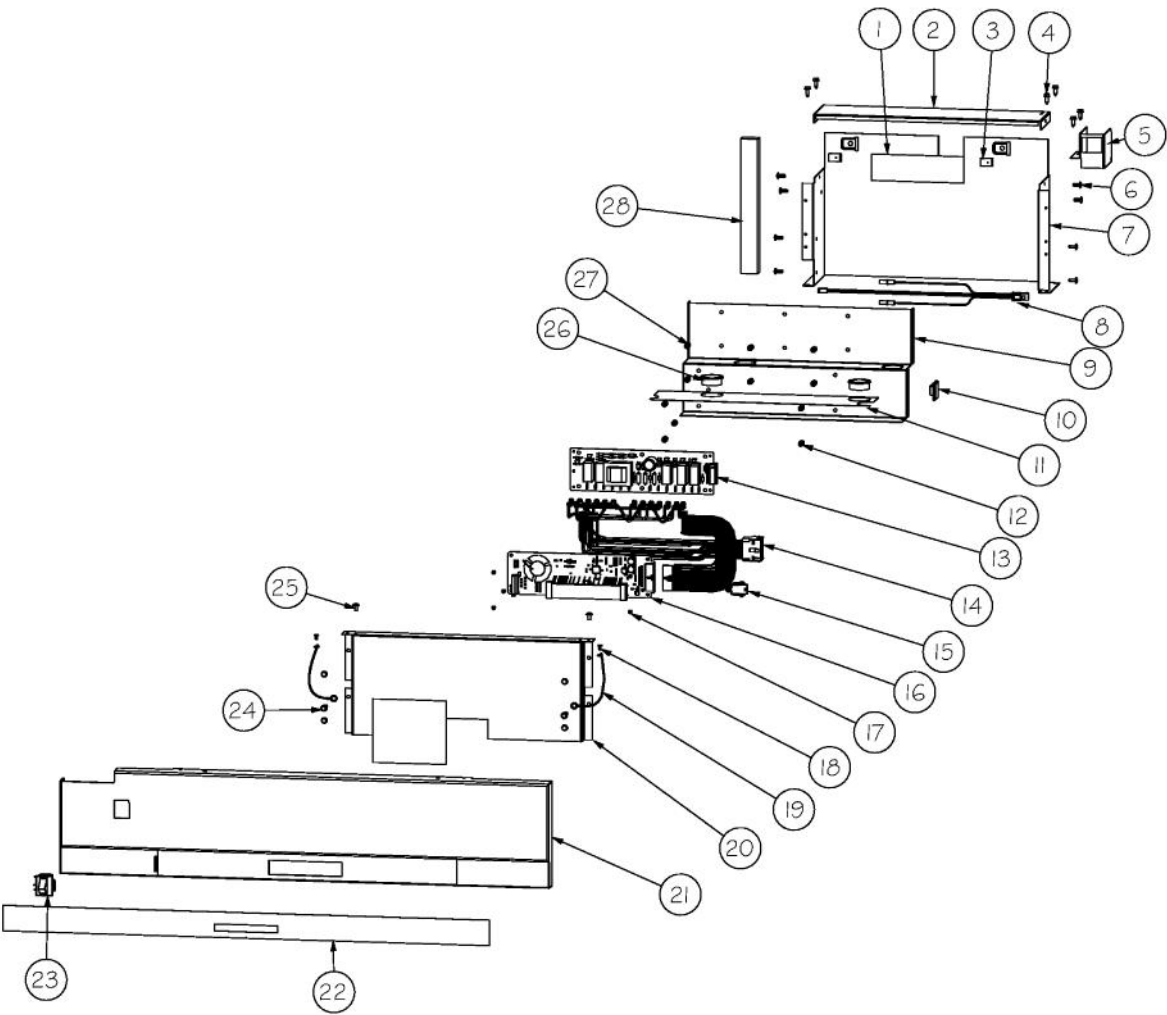

Ref #	Part Number	Qty.	Description
1	PB970187	1	INSULATION TUBING 57.500
2	F20911126	1	TUBE SUCTION AR 30
3	F20910729	1	TUBE DISCHARGE FORMED AF AR 36
4	10699601	2	DAMPER-TUBING .8
5	C8982701	1	LABEL-COMP WARN
6	F2096507	1	TUBE-PROCESS GRN
7	PM010620	1	COMPRESSOR VCC
8	PD020194	18	SCREW-SM
9	PD030118	1	SCREW - SHLDR
10	PE970608	1	POWER SUPPLY 24 VDC 15 W
11	M0104102	2	CLIP-CORD RED
12	M0221523	4	SCREW - SHLDR
13	10835901	4	GROMMET RUBBER V10835901
14	10916507	1	TUBE-PROCESS GRN
15	PF930682	1	LABEL WARNING INVERTER
16	M0211014	1	SCREW-SM
17	PE950149	1	SWITCH POWER
18	G50915958	1	ASM AR SABBATH MODE RELAY
19	M0327801	1	SPLICE TAP
20	K20912569	2	BRACKET GRILLE SUPPORT
21	002574-000	1	INVERTER COMPRESSOR
22	007407-000	2	RING,LOK, .187 DIA
23	F20912567	1	TUBE CAPILLARY FORMED
24	K20912570	1	DIVERTER AIR HI SIDE 30
25	PC920194	1	HINGE ASSEM UPPER LH
26	PD020010	1	10 X 3/8 GREEN GROUNDING SCREW
27	000570-000	1	HEX SCREW
28	003325-000	1	TUBE DRIER COND.
29	PM910381	1	DRIER - HIGH SIDE
30	F2097740	1	TUBE PROCESS
31	10547001	1	CLIP-DRIER V10547001
32	PB920171	1	CONDENSER ASM
33	G5096494	1	COND. FAN ASSY