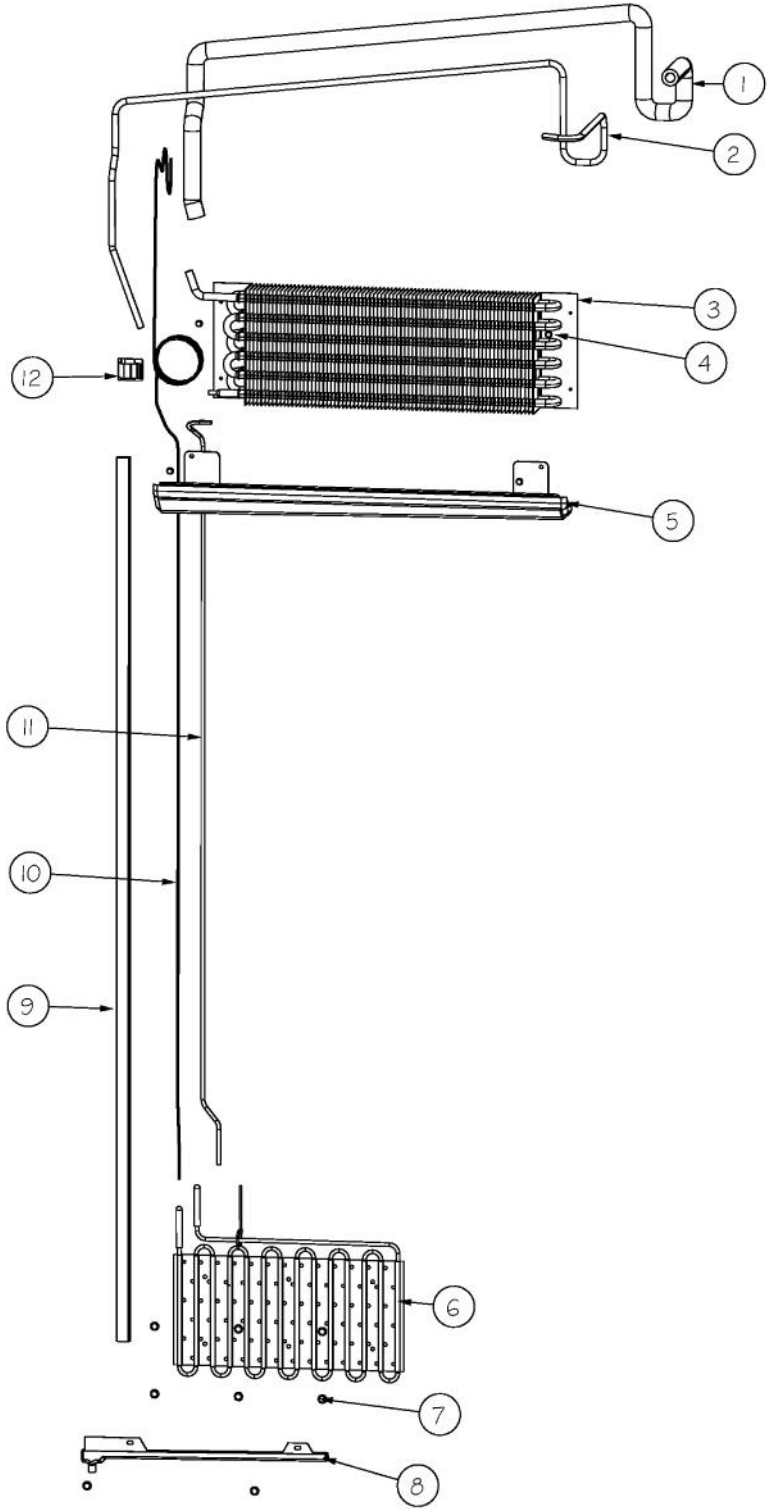

Ref #	Part Number	Qty.	Description
1	PB970188	1	INSULATION TUBING 45.000
2	F20911126	1	TUBE SUCTION AR 30
3	PM910457	1	EVAPORATOR AR 36 30
4	PD020194	4	SCREW-SM
5	G50914188	1	DRAIN PAN ASM UPPER AR30
6	PM910496	1	MS HEAT EXCH ASM AR 36 30
7	PD020032	8	SRW-8(A)X3/8PH.WFR HD 7/16DIAXNICL
8	PK030445	1	PAN DRAIN LOWER EVAP AR 30 36
9	PK030446	1	DRAIN VERTICAL AR 30 36
10	F20912567	1	TUBE CAPILLARY FORMED
11	F20913719	1	TUBE EVAP AR 30
12	M0104102	1	CLIP-CORD RED