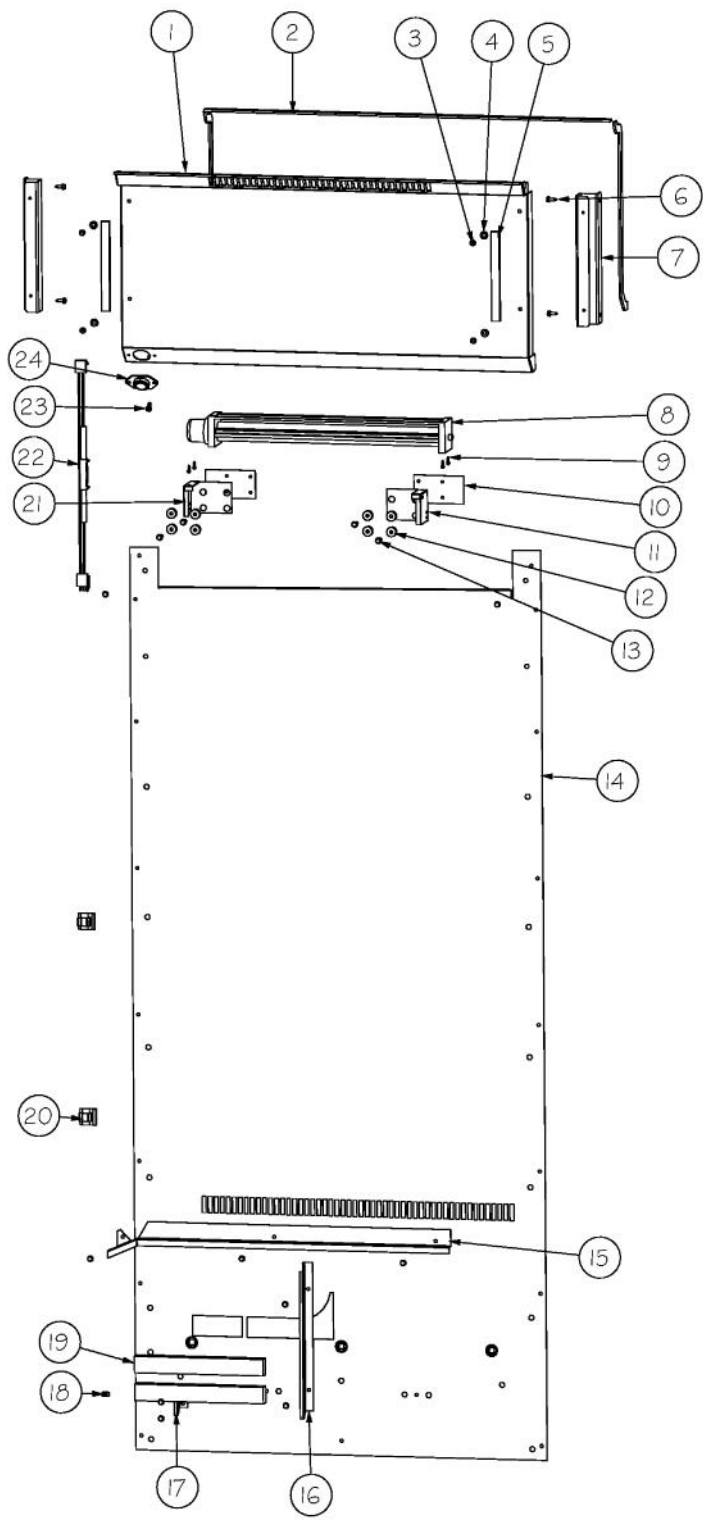

Ref #	Part Number	Qty.	Description
1	L20914101	1	COVER EVAP AR 30
2	020928-000	1	COVER, EVAP, ASM, AIR, HDLG, AR, 30
3	PD020238	4	SCR WH HEX WSHR HD SLTD NO.8-18 X 1/2
4	PD040150	4	WASHER FLAT NYLON NO.10
5	PB070288	2	1/4 X 1/2 CLOSED CELL SPONGE
6	PD020194	13	SCREW-SM
7	K20914102	2	ANGLE UPR EVAP MNT AR 30 36
8	PE950154	1	FAN EVAP HORIZ AF AR 30
9	PD020013	3	TYPE AB NO.6 X 3/8 PH PAN HD. SMS
10	B10914128	2	SPACER FAN AR 36/30
11	K20914130	1	BRKT, FAN MTG RT AR 30
12	12234001	8	GROMMET-VIBRATION
13	M0238859	4	SCREW-SHLDR
14	L20910734	1	COVER LARGE SUMP AR 30
15	L20913709	1	DIVIDER AIR AR 30
16	K20912393	1	PLATE BAFFLE VERTICAL AR 30
17	K20912394	1	PLATE BAFFLE VERTICAL SMALL AR 30
18	12115101	1	CLAMP-TUBE V12115101
19	A3030361	1	GASKET, RED
20	M0104106	2	CLIP-CORD VM0104106
21	K20914131	1	BRKT, FAN MTG LT AR 30
22	PE970641	1	JUMPER FAN RESISTOR
23	PD020010	1	10 X 3/8 GREEN GROUNDING SCREW
24	C8983701	1	THERMISTOR