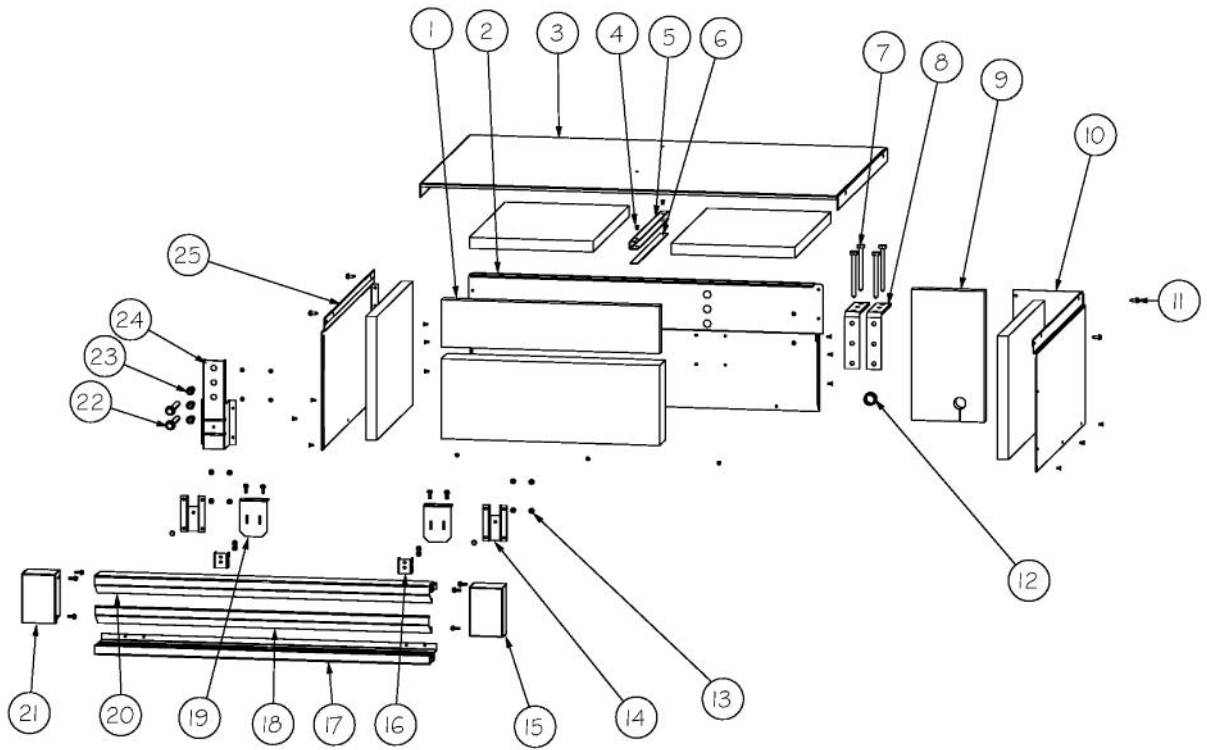

Ref #	Part Number	Qty.	Description
1	PB070355	6	INSULATION MC COVER
2	K2099932	1	MC BACK 30
3	K2099930	1	MC TOP 30
4	PC040010	23	POP RIVET
5	K2099455	1	SUPPORT MC Z
6	G5099928	1	MC COVER COMPLETE ASM 30
7	M0223509	4	SCREW-LAG
8	PK910089	2	BRACKET, ANTI - TIP
9	PB970171	1	MC INSULATION - BACK SIDE
10	K2099459	1	MC SIDE R
11	PD020194	24	SCREW-SM
12	A4554806	1	BUSHING-SNAP VA4554806
13	M0220417	22	SCREW-TC
14	PK050004	2	BRACKET GRILLE
15	B20916336	2	ENDCAP GRILLE PROI N
16	B2096961	2	BRACKET-LOUVER
17	002840-000	1	LOUVER,GRL,LWR,30 PROI
18	002839-000	1	LOUVER,GRL,MDL,30 PROI
19	K20916342	2	BRACKET GRILLE
20	002838-000	1	LOUVER,GRL,TOP,30 PROI
21	B20916338	2	ENDCAP GRILLE PROI L
22	PD020233	2	SCR LAG 5/16-9 GX 5/16X7/16 WAF IHXW 3 S ZN
23	PD040157	3	BEARING SLEEVE
24	K20915675	1	BRACKET PSM
25	K2099460	1	MC SIDE L