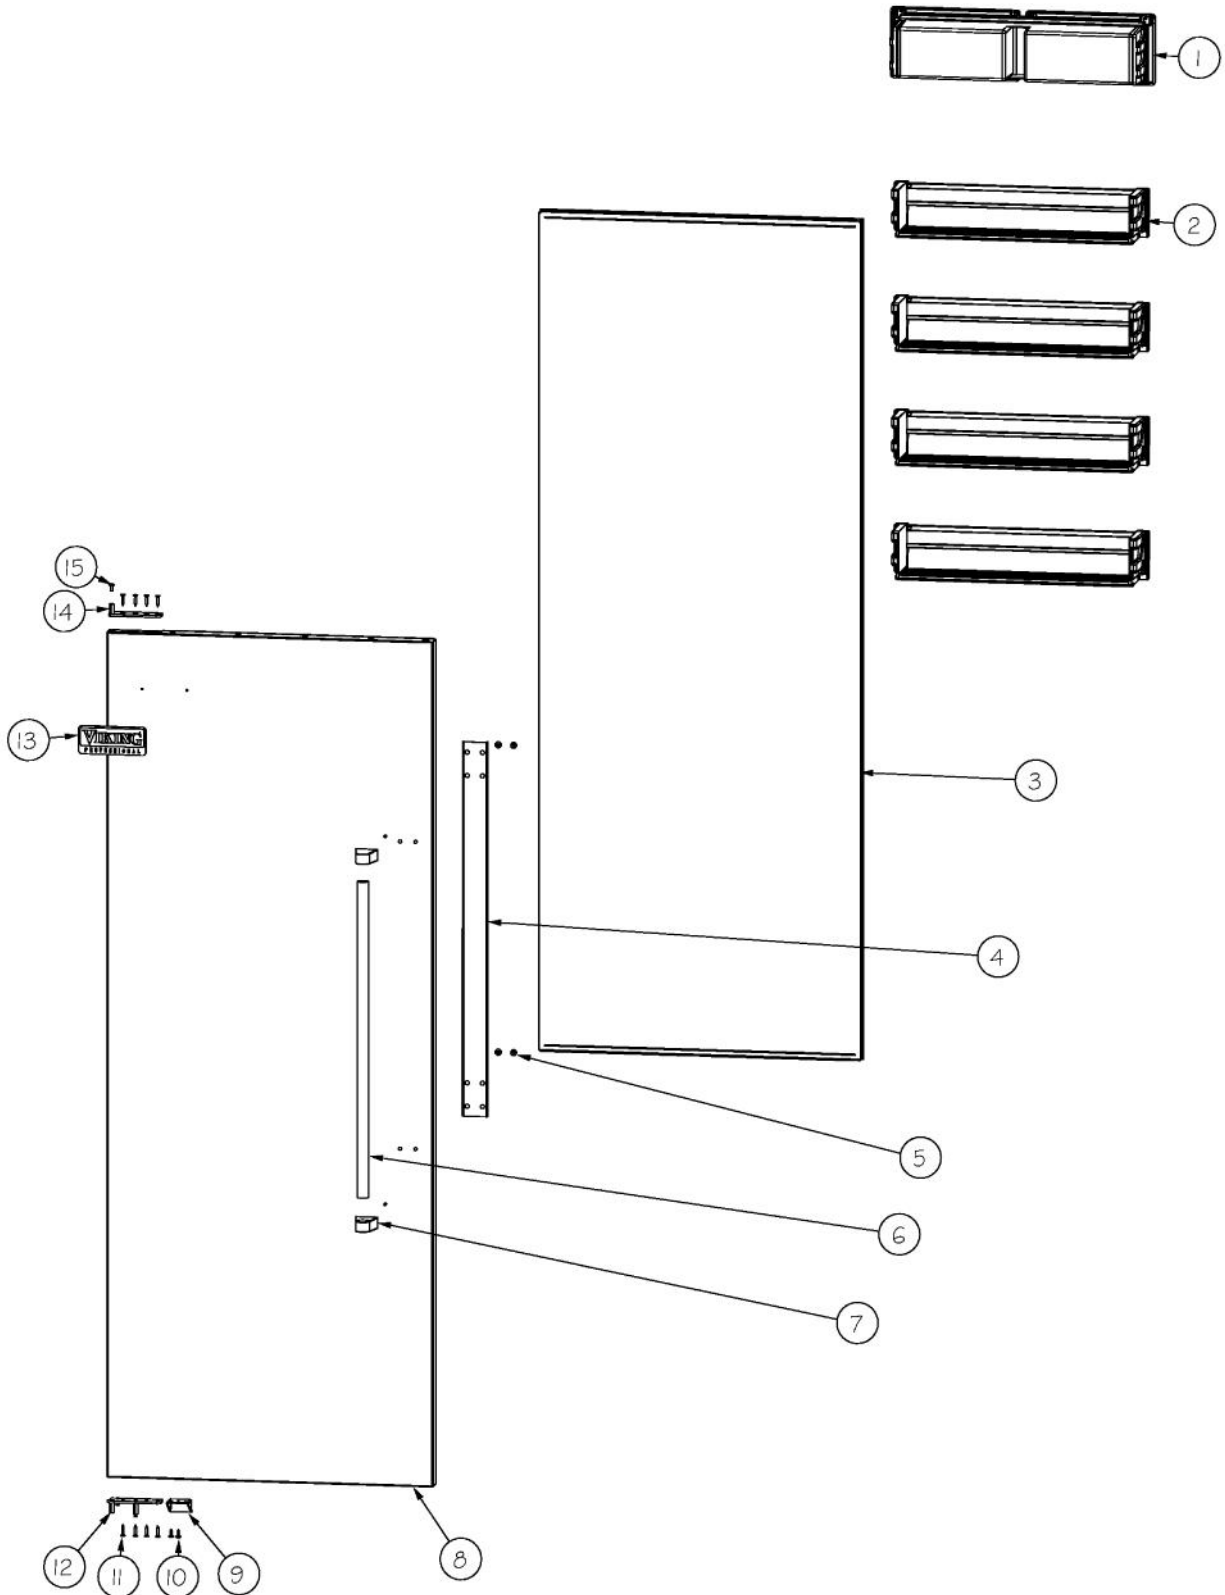

Ref #	Part Number	Qty.	Description
1	PB070355	6	INSULATION MC COVER
2	K2099932	1	MC BACK 30
3	K2099930	1	MC TOP 30
4	PC040010	23	POP RIVET
5	K2099455	1	SUPPORT MC Z
6	G5099928	1	MC COVER COMPLETE ASM 30
7	M0223509	4	SCREW-LAG
8	PK910089	2	BRACKET, ANTI - TIP
9	PB970171	1	MC INSULATION - BACK SIDE
10	K2099459	1	MC SIDE R
11	PD020194	24	SCREW-SM
12	A4554806	1	BUSHING-SNAP VA4554806
13	M0220417	22	SCREW-TC
14	PK050004	2	BRACKET GRILLE
15	B20916336	2	ENDCAP GRILLE PROI N
16	B2096961	2	BRACKET-LOUVER
17	002840-000	1	LOUVER,GRL,LWR,30 PROI
18	002839-000	1	LOUVER,GRL,MDL,30 PROI
19	K20916342	2	BRACKET GRILLE
20	002838-000	1	LOUVER,GRL,TOP,30 PROI
21	B20916338	2	ENDCAP GRILLE PROI L
22	PD020233	2	SCR LAG 5/16-9 GX 5/16X7/16 WAF IHXW 3 S ZN
23	PD040157	3	BEARING SLEEVE
24	K20915675	1	BRACKET PSM
25	K2099460	1	MC SIDE L