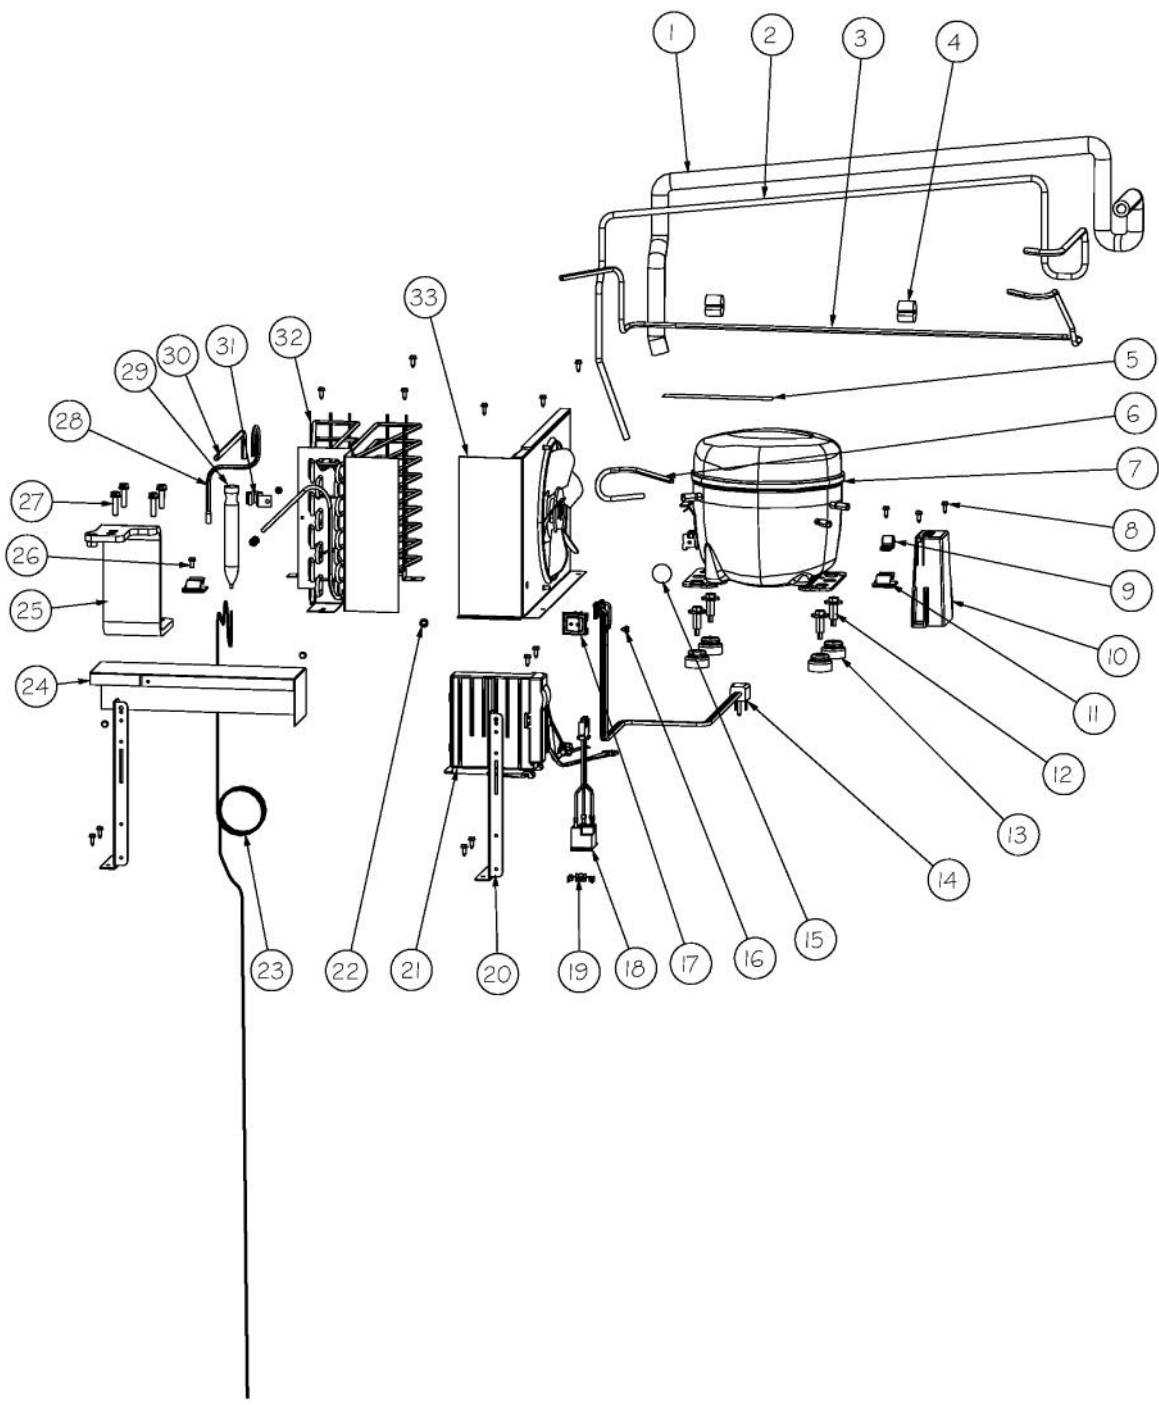

Ref #	Part Number	Qty.	Description
1	PB970187	1	INSULATION TUBING 57.500
2	F20911126	1	TUBE SUCTION AR 30
3	F20910729	1	TUBE DISCHARGE FORMED AF AR 36
4	10699601	2	DAMPER-TUBING .8
5	C8982701	1	LABEL-COMP WARN
6	F2096507	1	TUBE-PROCESS GRN
7	PM010620	1	COMPRESSOR VCC
8	PD020194	18	SCREW-SM
9	PD030118	1	SCREW - SHLDR
10	PE970608	1	POWER SUPPLY 24 VDC 15 W
11	M0104102	2	CLIP-CORD RED
12	M0221523	4	SCREW - SHLDR
13	10835901	4	GROMMET RUBBER V10835901
14	10916507	1	TUBE-PROCESS GRN
15	PF930682	1	LABEL WARNING INVERTER
16	M0211014	1	SCREW-SM
17	PE950149	1	SWITCH POWER
18	G50915958	1	ASM AR SABBATH MODE RELAY
19	M0327801	1	SPLICE TAP
20	K20912569	2	BRACKET GRILLE SUPPORT
21	002574-000	1	INVERTER COMPRESSOR
22	007407-000	2	RING,LOK, .187 DIA
23	F20912567	1	TUBE CAPILLARY FORMED
24	K20912570	1	DIVERTER AIR HI SIDE 30
25	PC920194	1	HINGE ASSEM UPPER LH
26	PD020010	1	10 X 3/8 GREEN GROUNDING SCREW
27	000570-000	1	HEX SCREW
28	003325-000	1	TUBE DRIER COND.
29	PM910381	1	DRIER - HIGH SIDE
30	F2097740	1	TUBE PROCESS
31	10547001	1	CLIP-DRIER V10547001
32	PB920171	1	CONDENSER ASM
33	G5096494	1	COND. FAN ASSY

Ref #	Part Number	Qty.	Description
1	PF930672	2	LABEL DC COMPRESSOR
2	K20915000	1	CONTROL BOX TOP
3	M0288120	2	NUT-SPEED, VM0288120
4	PD020194	10	SCREW-SM
5	K2098654	1	BRACKET SWITCH POWER
6	PC040010	8	POP RIVET
7	K2099402	1	CONTROL BOX
8	PE970609	1	HARNESS CONTROL BOARD
9	K20910060	1	BRACKET - PC
10	M0104106	1	CLIP-CORD VM0104106
11	PM910325	1	FILM PROTECTIVE
12	M0585506	5	SUPPORT
13	PE970463	1	POWER CONTROL BOARD
14	PE070785	1	HARNESS HIGH VOLT
15	PE970464	1	HARNESS LOW VOLT
16	PE070728	1	BOARD LOW VOLTAGE
17	PD020013	4	TYPE AB NO.6 X 3/8 PH PAN HD. SMS
18	PC040010	2	POP RIVET
19	12064001	2	SUPP-CONT PANEL
20	K20910061	1	CONTROL BOX FRONT
21	PK030457	1	PANEL CONTROL AR 30 L
22	010509-000	1	OVERLAY SWITCH AR 30
23	PE950122	1	SWITCH
24	M0238846	2	SCREW-SHLDR
25	M0224128	2	SCREW-SM
26	A4554817	2	BUSHING-SNAP VA4554817
27	M0585504	6	SUPPORT
28	A3030361	1	GASKET, RED