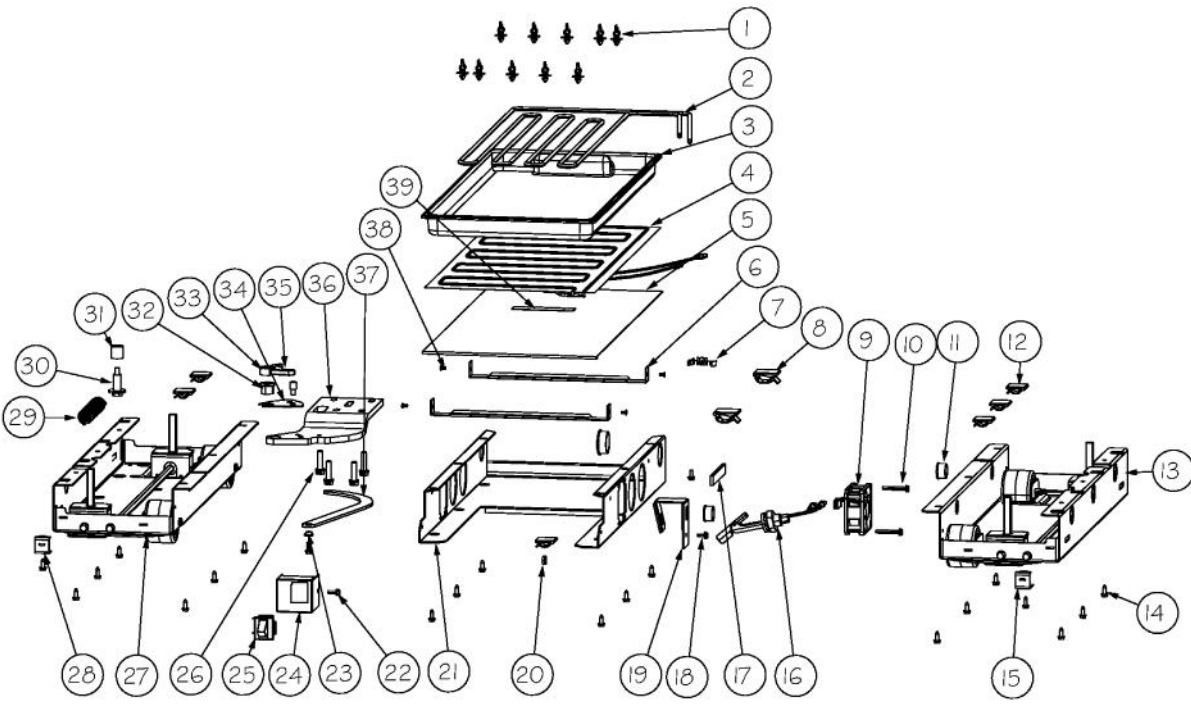

Ref #	Part Number	Qty.	Description
1	PD030146	1	STAND OFF LOCK CLIP
2	F2099927	1	SERPENTINE AF AR 30
3	PK930347	1	PAN-DRAIN AF AR 30
4	PE070823	1	PAN HEATER AFAR 30
5	L20915602WH	1	TRAY PAN HEATER AF/AR 30
6	K20911832	1	BRACKET CONDENSATE SUPPORT
7	M0327801	1	SPLICE TAP
8	M0104102	2	CLIP-CORD RED
9	000731-000	1	AXIAL FAN
10	PD020274	2	SCR SLTD HEX WSHR HD 8X1.250 BT
11	A4554806	2	BUSHING-SNAP VA4554806
12	M0104106	4	CLIP-CORD VM0104106
13	PM910398	1	LEVELER ASSEMBLY - R
14	PD020194	13	SCREW-SM
15	K2098044	1	BRKT GRILLE SUPPORT
16	PE050248	1	FLOAT SWITCH HORIZONTAL
17	PF930654	1	LABEL CONDENSATE FAN SERVICE
18	M0253916	1	SCREW-TF
19	B20915627	1	BRACKET HORIZ FLOAT SWITCH
20	G50915603	1	PAN HEATER ASM AF/AR 30
21	K20915953	1	SHIELD BOTTOM DRAIN
22	M0220417	2	SCREW-TC
23	PD940094	1	BUSHING
24	002668-000	1	SWITCH,GRILLE,MT,LH
25	PE950147	1	SWITCH SPST NC BLACK
26	000570-000	2	HEX SCREW
27	PM910399	1	LEVELER MODULE L
28	K2098096	1	BRKT GRILLE SUPPORT
29	PC910015	1	SPRING EXTENSION
30	M0221523	1	SCREW - SHLDR
31	PD940107	1	ROUND SPRING SPACER
32	PD940090	1	BUSHING - WC DOOR LEVEL
33	PD940091	1	BUSHING - DOOR STOP
34	PC920144	1	PLATE - WC DOOR SHIM
35	PC920145	1	PIN - DOOR STOP
36	PC020289	1	HINGE PLATE LL
37	PC920149	1	BAR-WC BOT HINGE LH
38	PC040010	1	POP RIVET
39	PF031268	1	LABEL HEATER PAN AF/AR 30