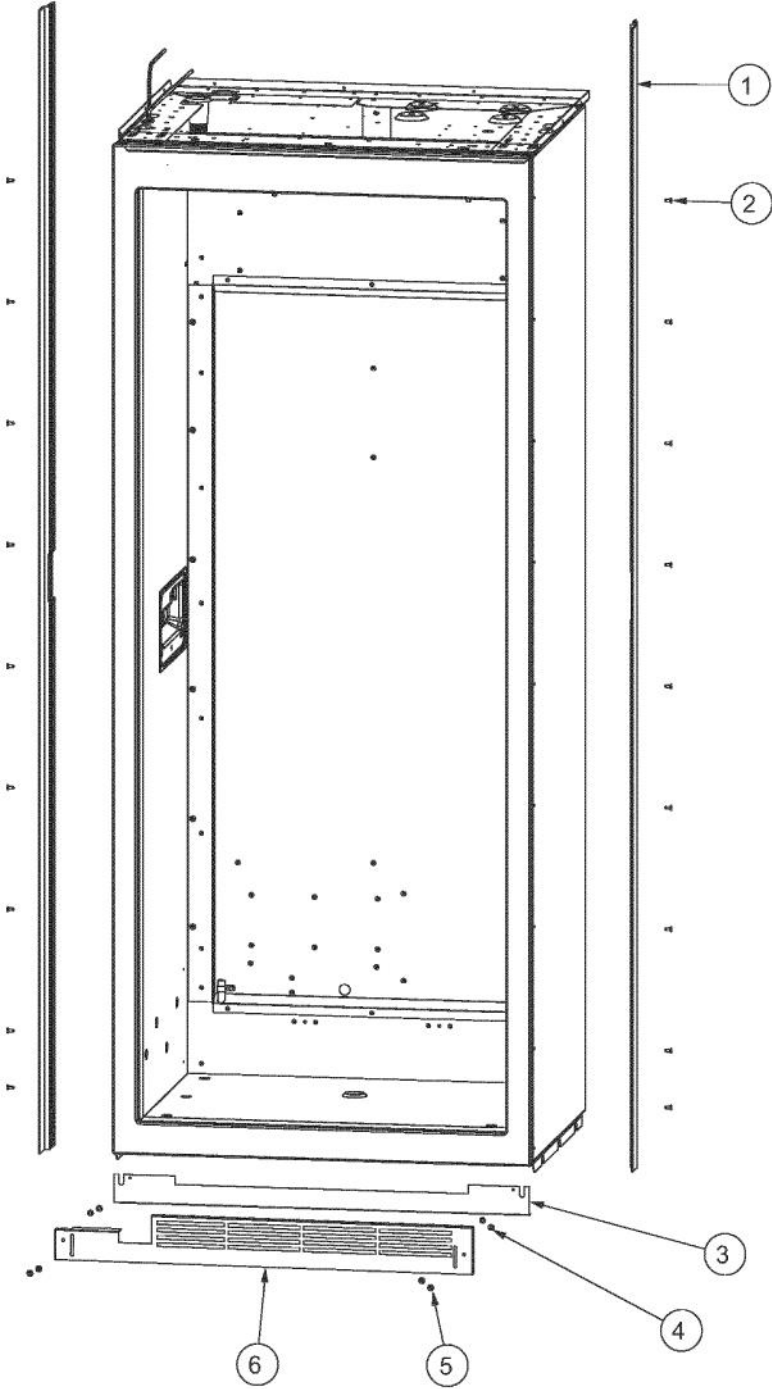

Ref #	Part Number	Qty.	Description
1	PK930006	2	SPACER - SS DES
2	M0215318	18	SCREW-SM
3	000206-002	1	KICKPLATE, LWR
4	40370P01	4	NYLON FLAT WASHER V40370P01
5	M0210443	4	SCREW-E SM
6	C20910752BK	1	GRILLE TOE VENTED 30 LH
6	C90910758BK	1	GRILLE TOE VENTED 30 R XBKX
NI	G50915030	1	GRILLE TOE ASM AF AR 30 L BEFORE 1/28/2010
NI	015809-000	1	GRILLE, TOE, ASM, 30 AF, AR, L USED BETWEEN 1/28/10 - 3/11/14
NI	047906-000	1	GRILLE, TOE, ASM, 30 AF, AR L AFTER 3/11/14
NI	G50915029	1	GRILLE TOE ASM AF AR 30 R BEFORE 1/28/10
NI	015807-000	1	GRILLE, TOE, ASM, 30 AF, AR, R USED BETWEEN 1/28/10 - 3/11/14
NI	047901-000	1	GRILLE, TOE, ASM, 30 AF, AR R AFTER 3/11/14