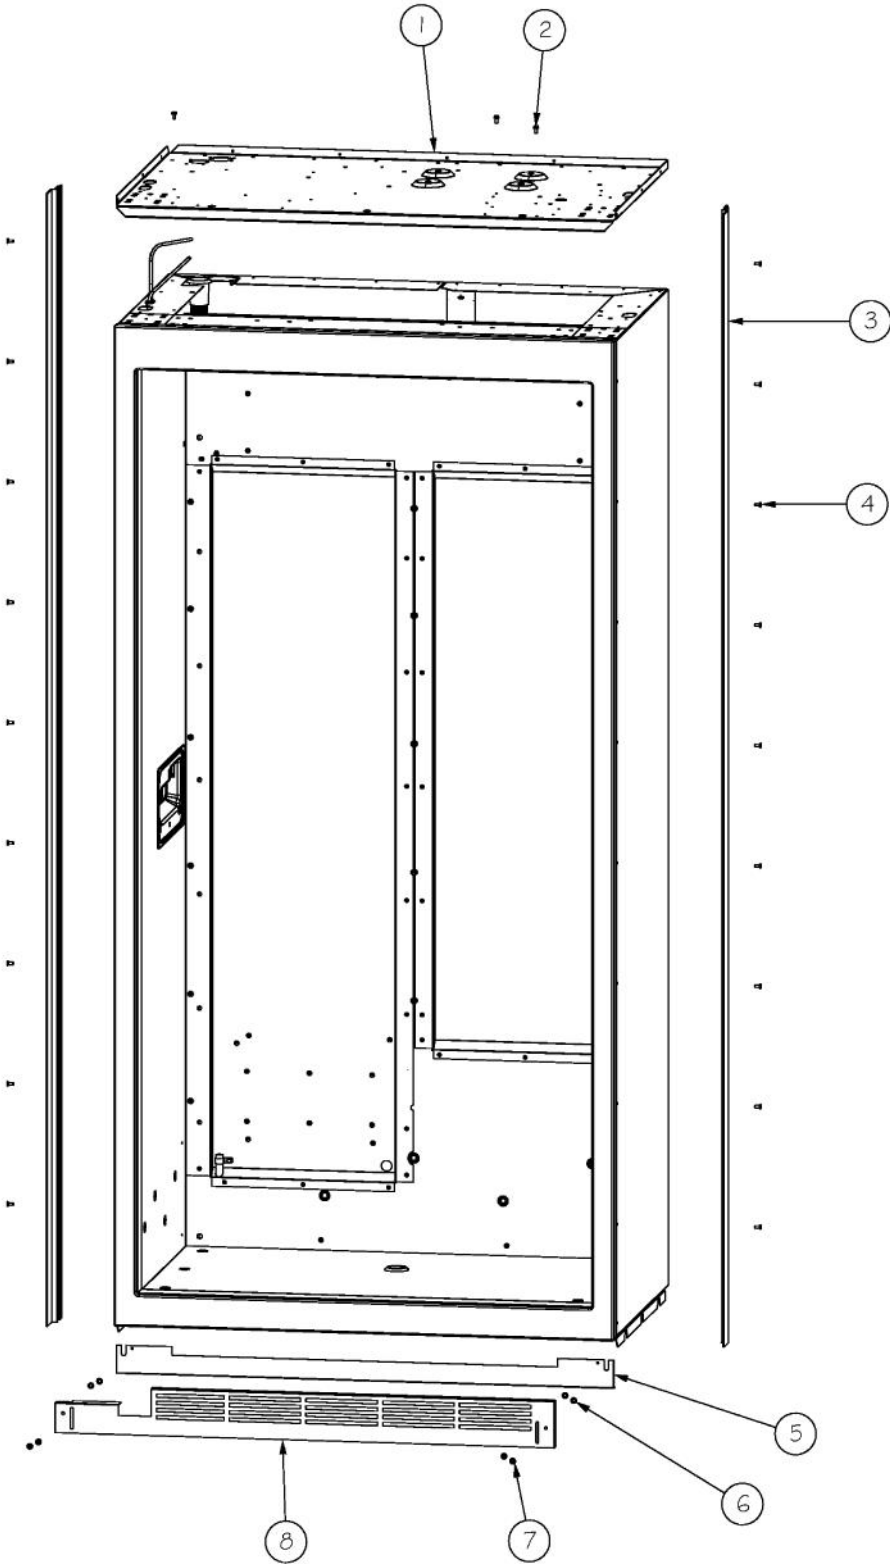

Ref #	Part Number	Qty.	Description
1	K2098345	1	OC TOP AF AR 36
2	PD020010	3	10 X 3/8 GREEN GROUNDING SCREW
3	PK930006	2	SPACER - SS DES
4	M0215318	18	SCREW-SM
5	000147-002	1	KICKPLATE, LWR
6	40370P01	4	NYLON FLAT WASHER V40370P01
7	M0210443	4	SCREW-E SM
8	C2099206	1	GRILLE TOE VENTED 36 LH xBKx
NI	015805-000	1	GRILLE,TOE,ASM,36 AF,AR,R