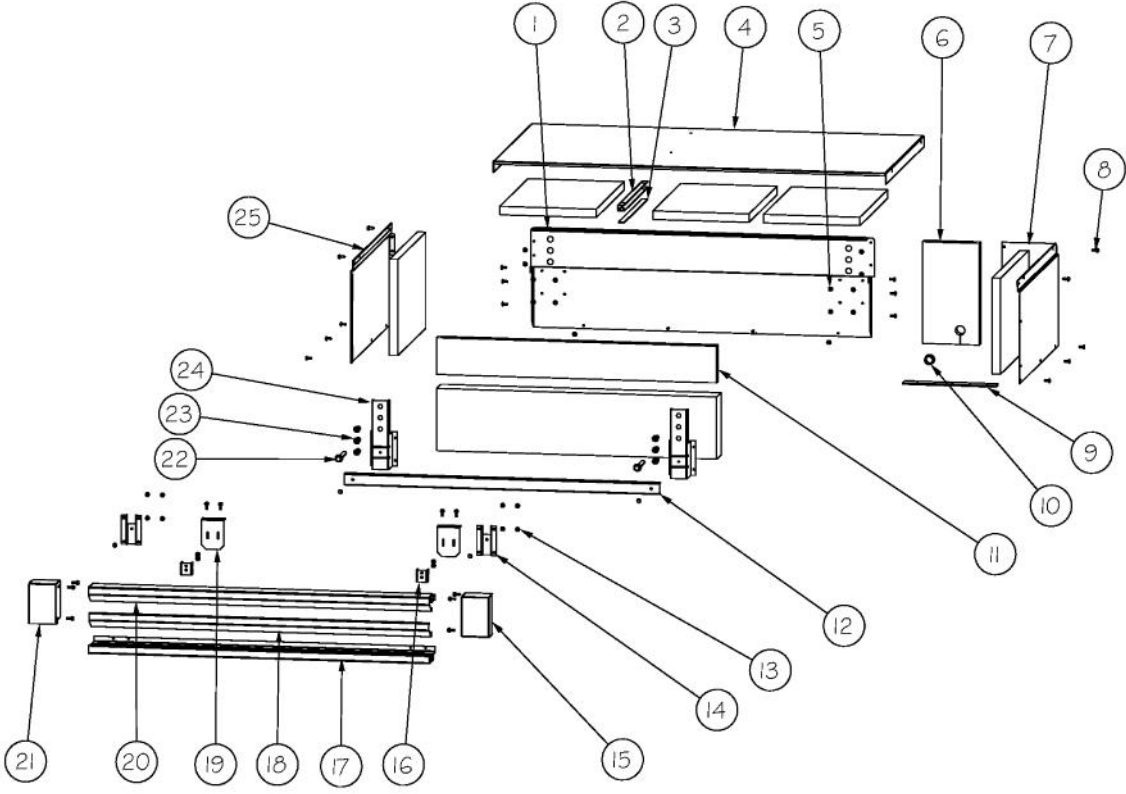

Ref #	Part Number	Qty.	Description
1	K2099933	1	MC BACK 36
2	K2099455	1	SUPPORT MC Z
3	G5099929	1	MC COVER COMPLETE ASM
4	K2099931	1	MC TOP 36
5	PC040010	28	POP RIVET
6	PB970171	1	MC INSULATION - BACK SIDE
7	K2099459	1	MC SIDE R
8	PD020194	8	SCREW-SM
9	A3189370	2	GASKET-FOAM VA3189370
10	A4554806	1	BUSHING-SNAP VA4554806
11	PB070358	1	INSULATION MC COVER
12	K20915902	1	CROSSMEMBER PSM 36
13	M0220417	22	SCREW-TC
14	PK050004	2	BRACKET GRILLE
15	B20916336	1	ENDCAP GRILLE PROI N
16	B2096961	2	BRACKET-LOUVER
17	B20916317	1	LOUVER, GRL, LWR, AR AF 36 PROI
18	B20916316	1	LOUVER GRILLE MID 36 PROI
19	K20916342	2	BRACKET GRILLE
20	B20916315	1	LOUVER GRILLE TOP 36 PROI
21	B20916338	1	ENDCAP GRILLE PROI L
22	PD020233	2	SCR LAG 5/16-9 GX 5/16X7/16 WAF IHXW 3 S ZN
23	PD040157	6	BEARING SLEEVE
24	K20915675	2	BRACKET PSM
25	K2099460	1	MC SIDE L