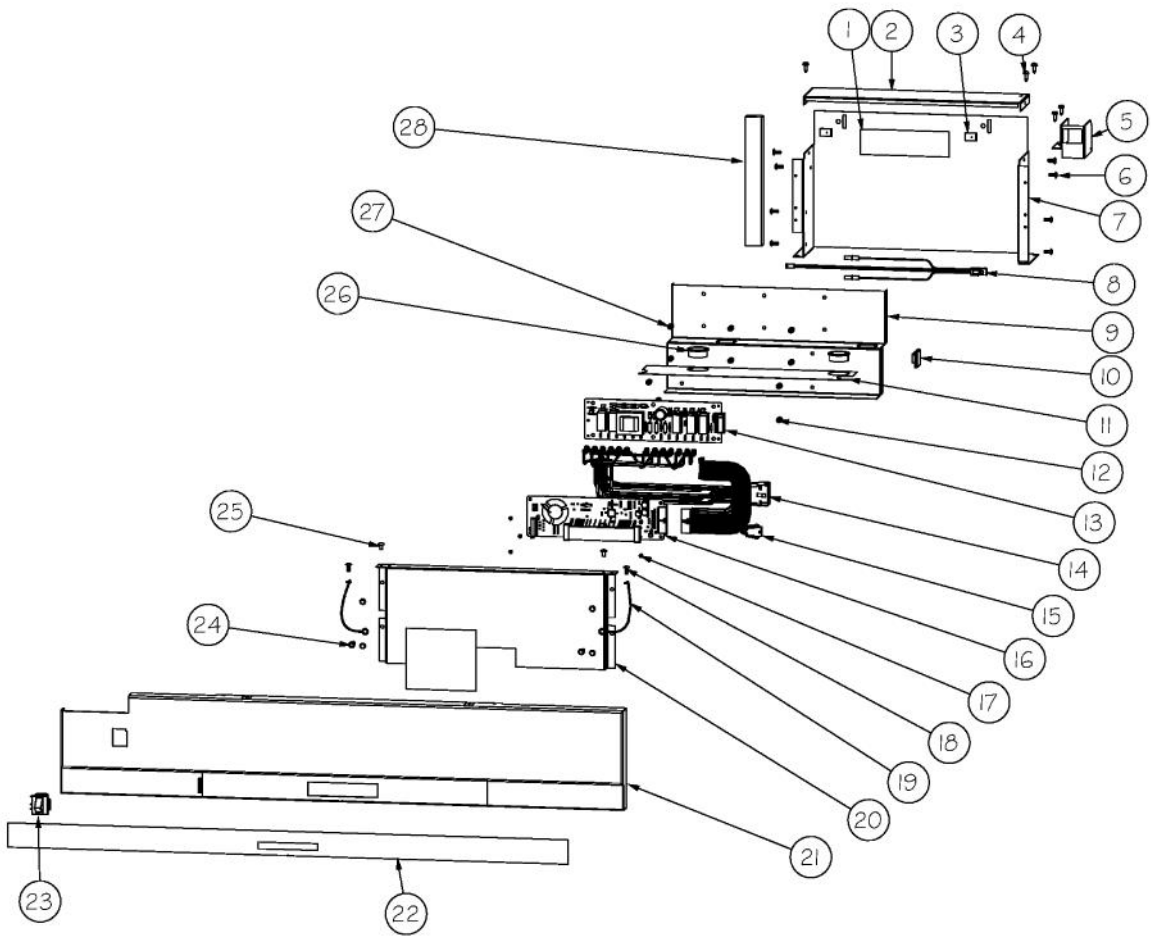

Ref #	Part Number	Qty.	Description
1	PB970187	1	INSULATION TUBING 57.500
2	C8982701	1	LABEL-COMP WARN
3	10699601	2	DAMPER-TUBING .8
4	F2099936	1	TUBE SUCTION AR 36
5	F20910729	1	TUBE DISCHARGE FORMED AF AR 36
6	F2096507	1	TUBE-PROCESS GRN
7	PM010620	1	COMPRESSOR VCC
8	PD020194	19	SCREW-SM
9	PD030118	1	SCREW - SHLDR
10	PE970608	1	POWER SUPPLY 24 VDC 15 W
11	M0104102	2	CLIP-CORD RED
12	M0221523	4	SCREW - SHLDR
13	10835901	4	GROMMET RUBBER V10835901
14	10916507	1	TUBE-PROCESS GRN
15	M0211014	1	SCREW-SM
16	PE950149	1	SWITCH POWER
17	G50915958	1	ASM AR SABBATH MODE RELAY
18	M0327801	1	SPLICE TAP
19	K20912569	2	BRACKET GRILLE SUPPORT
20	K2096943	2	PANEL BRACKET
21	002574-000	1	INVERTER COMPRESSOR
22	PF930682	1	LABEL WARNING INVERTER
23	PE970641	1	JUMPER FAN RESISTOR
24	007407-000	2	RING,LOK, .187 DIA
25	F20912568	1	CAPILLARY TUBE
26	K20912361	1	DIVERTER AIR HI SIDE 36
27	PC920194	1	HINGE ASSEM UPPER LH
28	PM910381	1	DRIER - HIGH SIDE
29	000570-000	4	HEX SCREW
30	003325-000	1	TUBE DRIER COND.
31	F2097740	1	TUBE PROCESS
32	10547001	1	CLIP-DRIER V10547001
33	PB920171	1	CONDENSER ASM
34	A3189370	2	GASKET-FOAM VA3189370
35	G5096494	1	COND. FAN ASSY