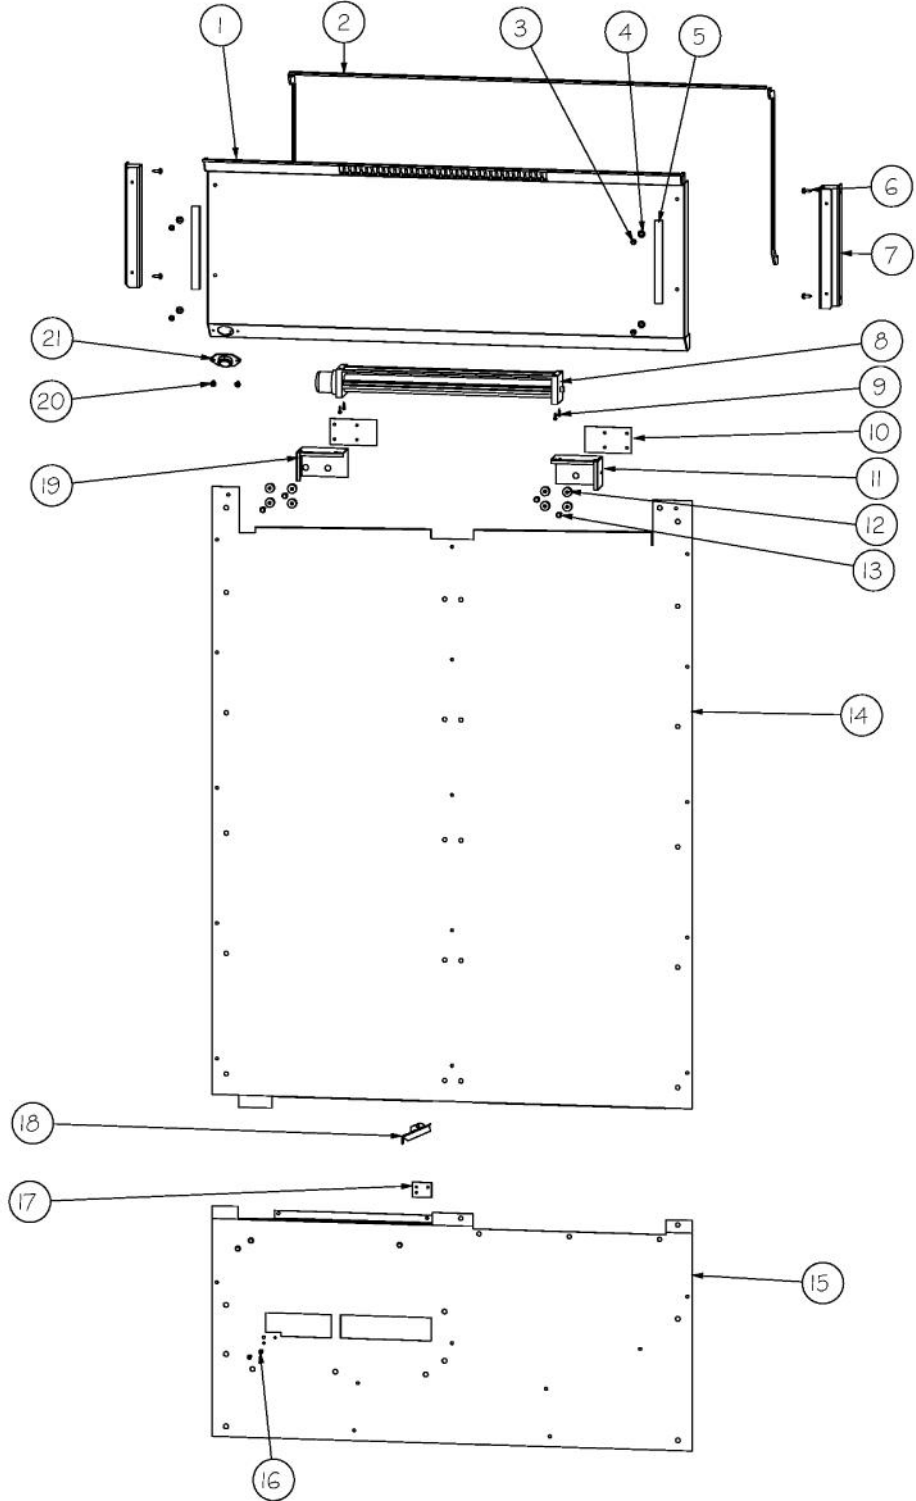

Ref #	Part Number	Qty.	Description
1	L20914100	1	COVER EVAP AR 36
2	020900-000	1	COVER, EVAP, ASM, AIR, HDLG, AR, 36
3	PD020238	4	SCR WH HEX WSHR HD SLTD NO.8-18 X 1/2
4	PD040150	4	WASHER FLAT NYLON NO.10
5	PB070288	2	1/4 X 1/2 CLOSED CELL SPONGE
6	PD020194	7	SCREW-SM
7	K20914102	2	ANGLE UPR EVAP MNT AR 30 36
8	PE950154	1	FAN EVAP HORIZ AF AR 30
9	PD020013	4	TYPE AB NO.6 X 3/8 PH PAN HD. SMS
10	B10914128	2	SPACER FAN AR 36/30
11	K20914132	1	BRKT, FAN MTG RT AR 36
12	12234001	8	GROMMET-VIBRATION
13	M0238859	4	SCREW-SHLDR
14	L20913712	1	UPPER COVER SUMP
15	L20913716	1	COVER SUMP LOWER AR 36
16	B5642901	2	RIVET-W POP
17	K10913714	1	PLATE TAP LWR EVAP CVR AR 36
18	L20913713	1	DIVIDER AIR AR 36
19	K20914133	1	BRKT, FAN MTG LT AR 36
20	M0211014	2	SCREW-SM
21	C8983701	1	THERMISTOR