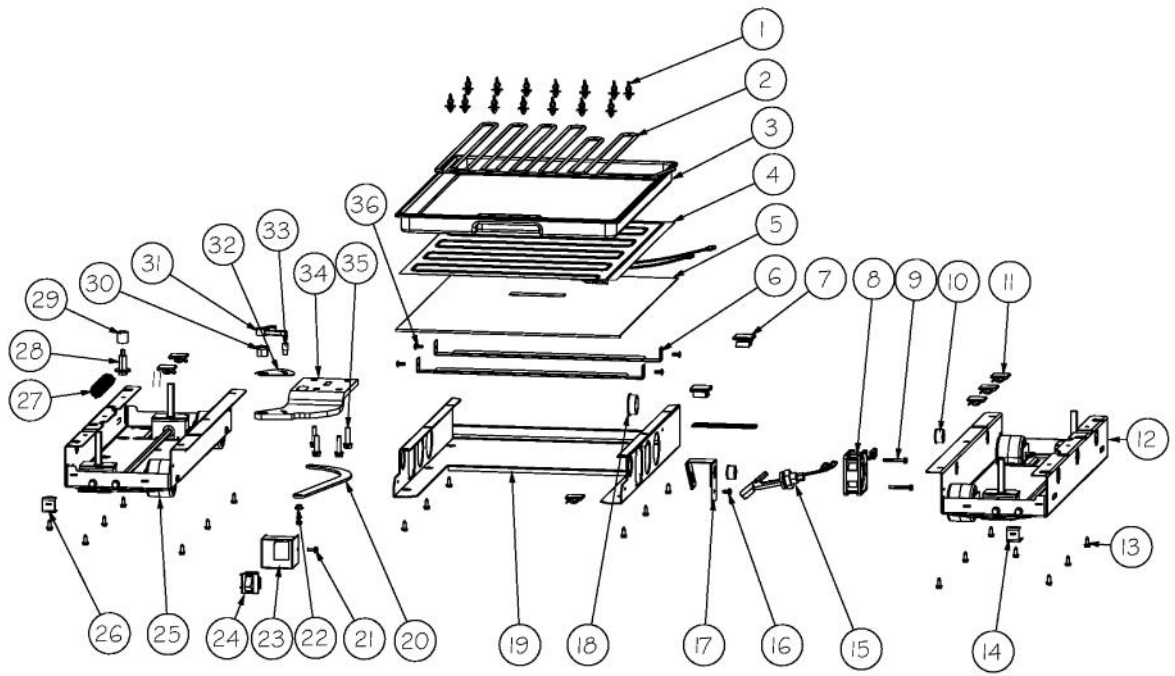

Ref #	Part Number	Qty.	Description
1	PD030146	1	STAND OFF LOCK CLIP
2	F20915696	1	SERPENTINE CONDENSER DRAIN
3	PK930348	1	PAN DRAIN
4	PE070707	1	PAN HEATER
5	L20914124WH	1	TRAY PAN HEATER
6	K20911831	2	BRACKET CONDENSATE SUPPORT
7	M0104102	2	CLIP-CORD RED
8	000731-000	1	AXIAL FAN
9	PD020274	2	SCR SLTD HEX WSHR HD 8X1.250 BT
10	A4554806	2	BUSHING-SNAP VA4554806
11	M0104106	6	CLIP-CORD VM0104106
12	PM910398	1	LEVELER ASSEMBLY - R
13	PD020194	20	SCREW-SM
14	K2098044	1	BRKT GRILLE SUPPORT
15	PE050248	1	FLOAT SWITCH HORIZONTAL
16	M0253916	1	SCREW-TF
17	B20915627	1	BRACKET HORIZ FLOAT SWITCH
18	A4554817	1	BUSHING-SNAP VA4554817
19	K20915952	1	SHIELD BOTTOM DRAIN
20	PC920149	1	BAR-WC BOT HINGE LH
21	M0220417	2	SCREW-TC
22	PD940094	1	BUSHING
23	002668-000	1	SWITCH,GRILLE,MT,LH
24	PE950147	1	SWITCH SPST NC BLACK
25	PM910399	1	LEVELER MODULE L
26	K2098096	1	BRKT GRILLE SUPPORT
27	PC910015	1	SPRING EXTENSION
28	M0221523	1	SCREW - SHLDR
29	PD940107	1	ROUND SPRING SPACER
30	PD940090	1	BUSHING - WC DOOR LEVEL
31	PD940091	1	BUSHING - DOOR STOP
32	PC920144	1	PLATE - WC DOOR SHIM
33	PC920145	1	PIN - DOOR STOP
34	PC920214	1	HINGE PLATE SXS LL
35	000570-000	4	HEX SCREW
36	PC040010	3	POP RIVET