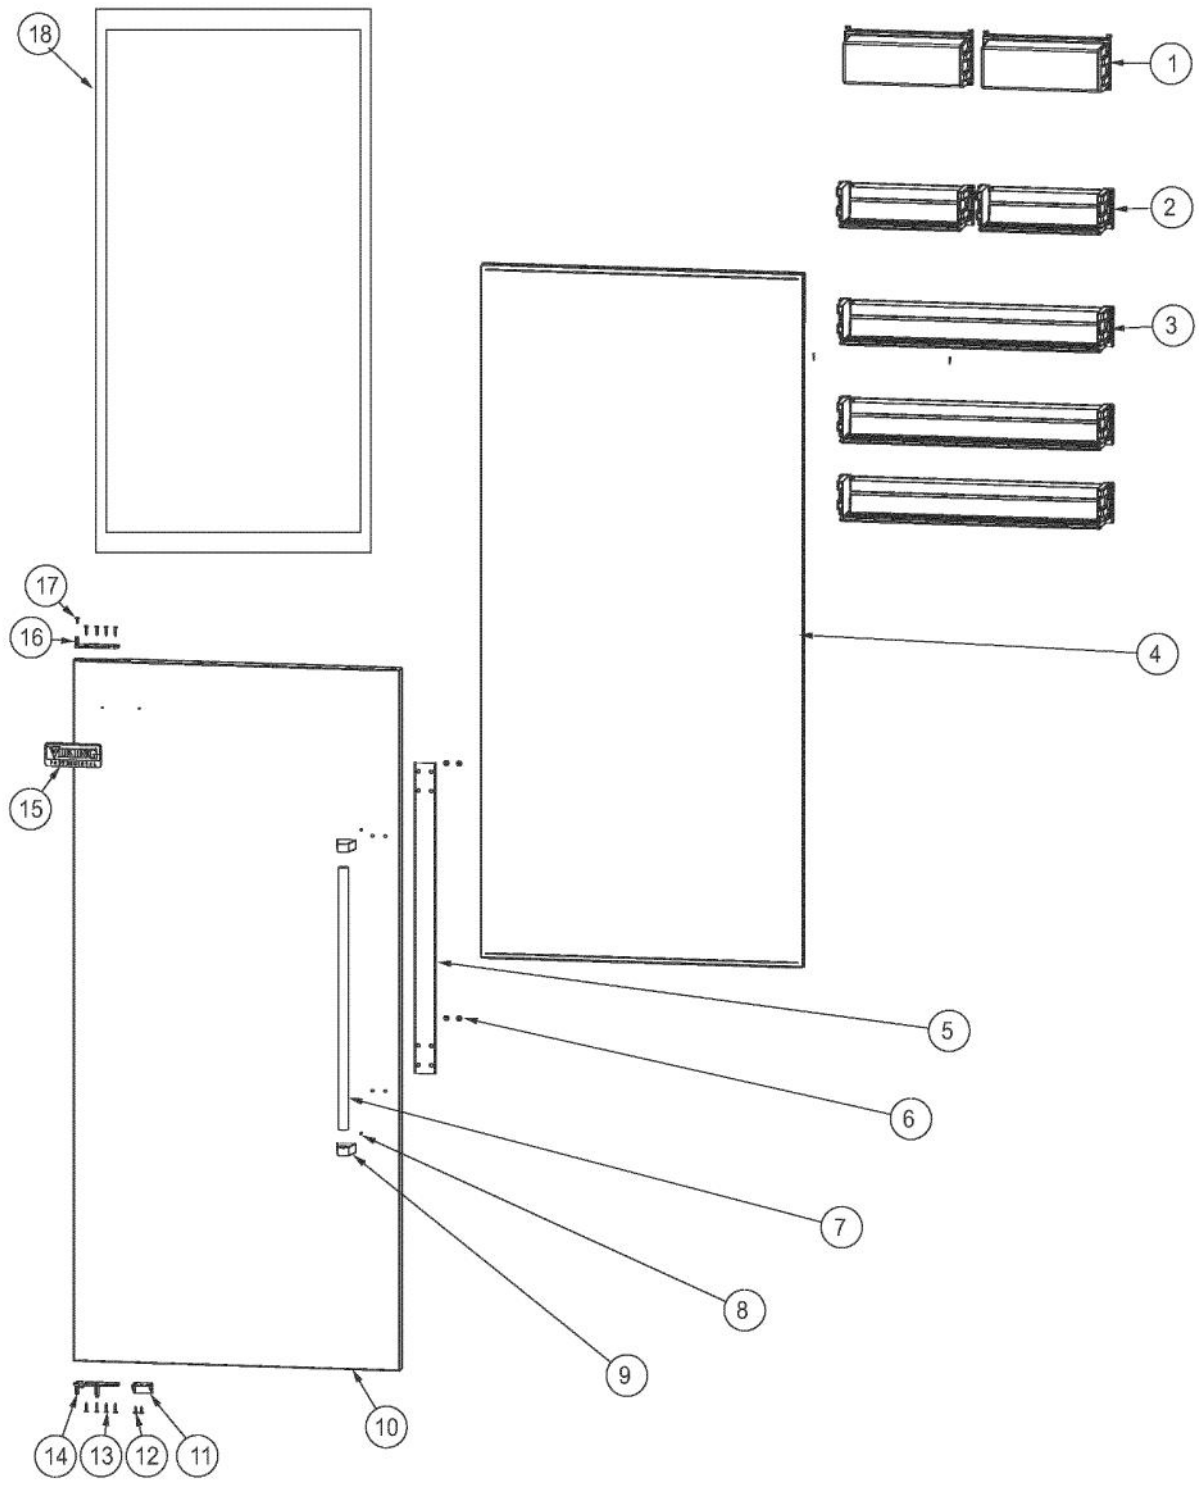

Ref #	Part Number	Qty.	Description
1	K2099933	1	MC BACK 36
2	K2099455	1	SUPPORT MC Z
3	G5099929	1	MC COVER COMPLETE ASM
4	K2099931	1	MC TOP 36
5	PC040010	28	POP RIVET
6	PB970171	1	MC INSULATION - BACK SIDE
7	K2099459	1	MC SIDE R
8	PD020194	8	SCREW-SM
9	A3189370	2	GASKET-FOAM VA3189370
10	A4554806	1	BUSHING-SNAP VA4554806
11	PB070358	1	INSULATION MC COVER
12	K20915902	1	CROSSMEMBER PSM 36
13	M0220417	22	SCREW-TC
14	PK050004	2	BRACKET GRILLE
15	B20916336	1	ENDCAP GRILLE PROI N
16	B2096961	2	BRACKET-LOUVER
17	B20916317	1	LOUVER, GRL, LWR, AR AF 36 PROI
18	B20916316	1	LOUVER GRILLE MID 36 PROI
19	K20916342	2	BRACKET GRILLE
20	B20916315	1	LOUVER GRILLE TOP 36 PROI
21	B20916338	1	ENDCAP GRILLE PROI L
22	PD020233	2	SCR LAG 5/16-9 GX 5/16X7/16 WAF IHXW 3 S ZN
23	PD040157	6	BEARING SLEEVE
24	K20915675	2	BRACKET PSM
25	K2099460	1	MC SIDE L