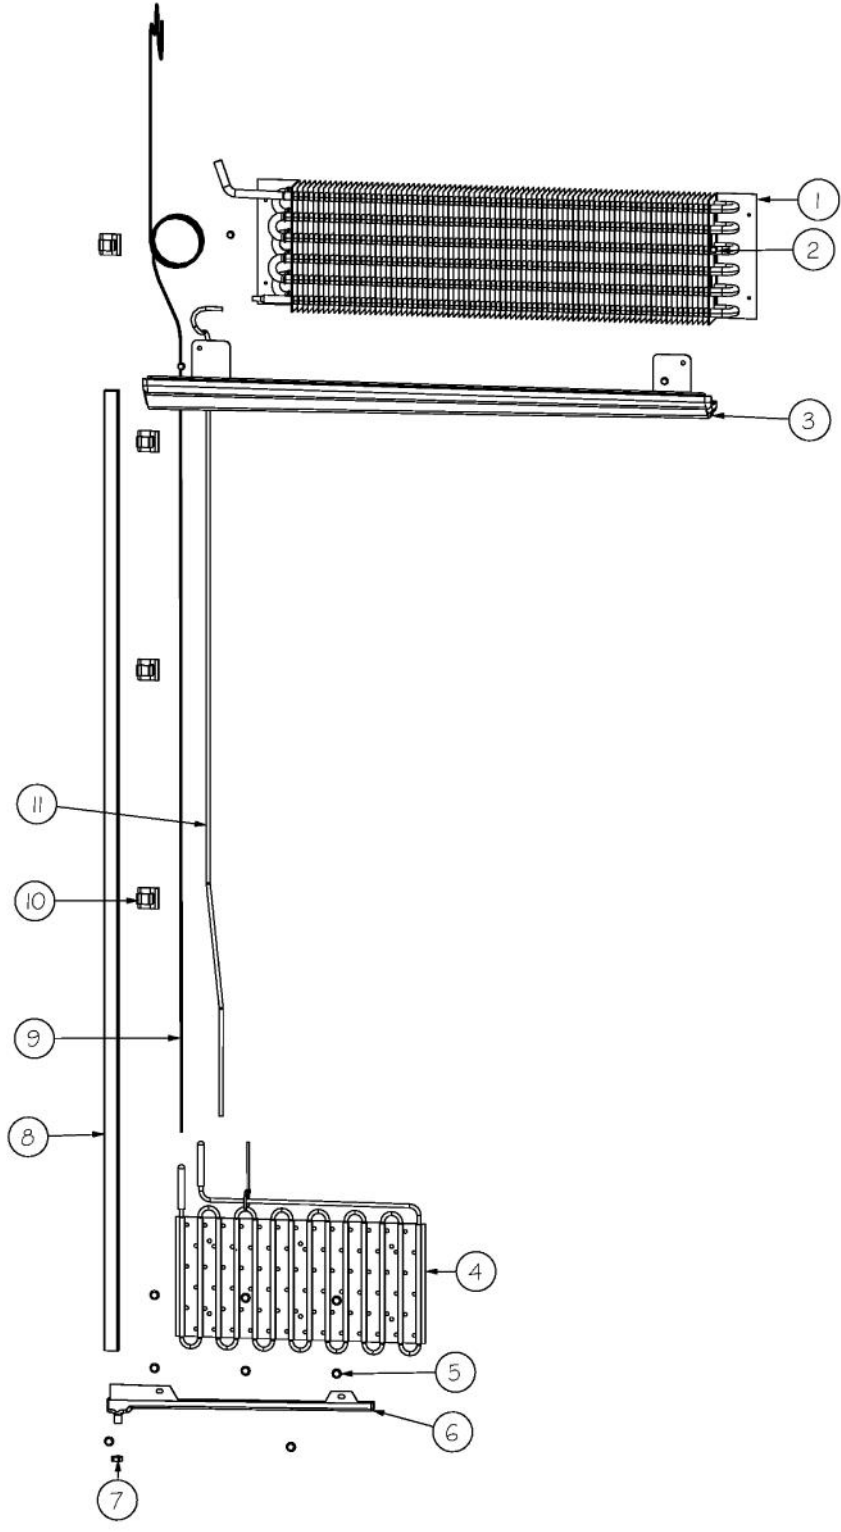

Ref #	Part Number	Qty.	Description
1	PM910455	1	EVAPORATOR AR 36 30
2	PD020194	4	SCREW-SM
3	G50914189	1	DRAIN PAN ASM UPPER AR36
4	PM910496	1	MS HEAT EXCH ASM AR 36 30
5	PD020032	8	SRW-8(A)X3/8PH.WFR HD 7/16DIAXNICL
6	PK030445	1	PAN DRAIN LOWER EVAP AR 30 36
7	12115101	1	CLAMP-TUBE V12115101
8	PK030446	1	DRAIN VERTICAL AR 30 36
9	PB920246	1	TUBE CAPILLARY ASM AR 36 30
10	M0104106	4	CLIP-CORD VM0104106
11	F20913720	1	TUBE EVAP AR 36