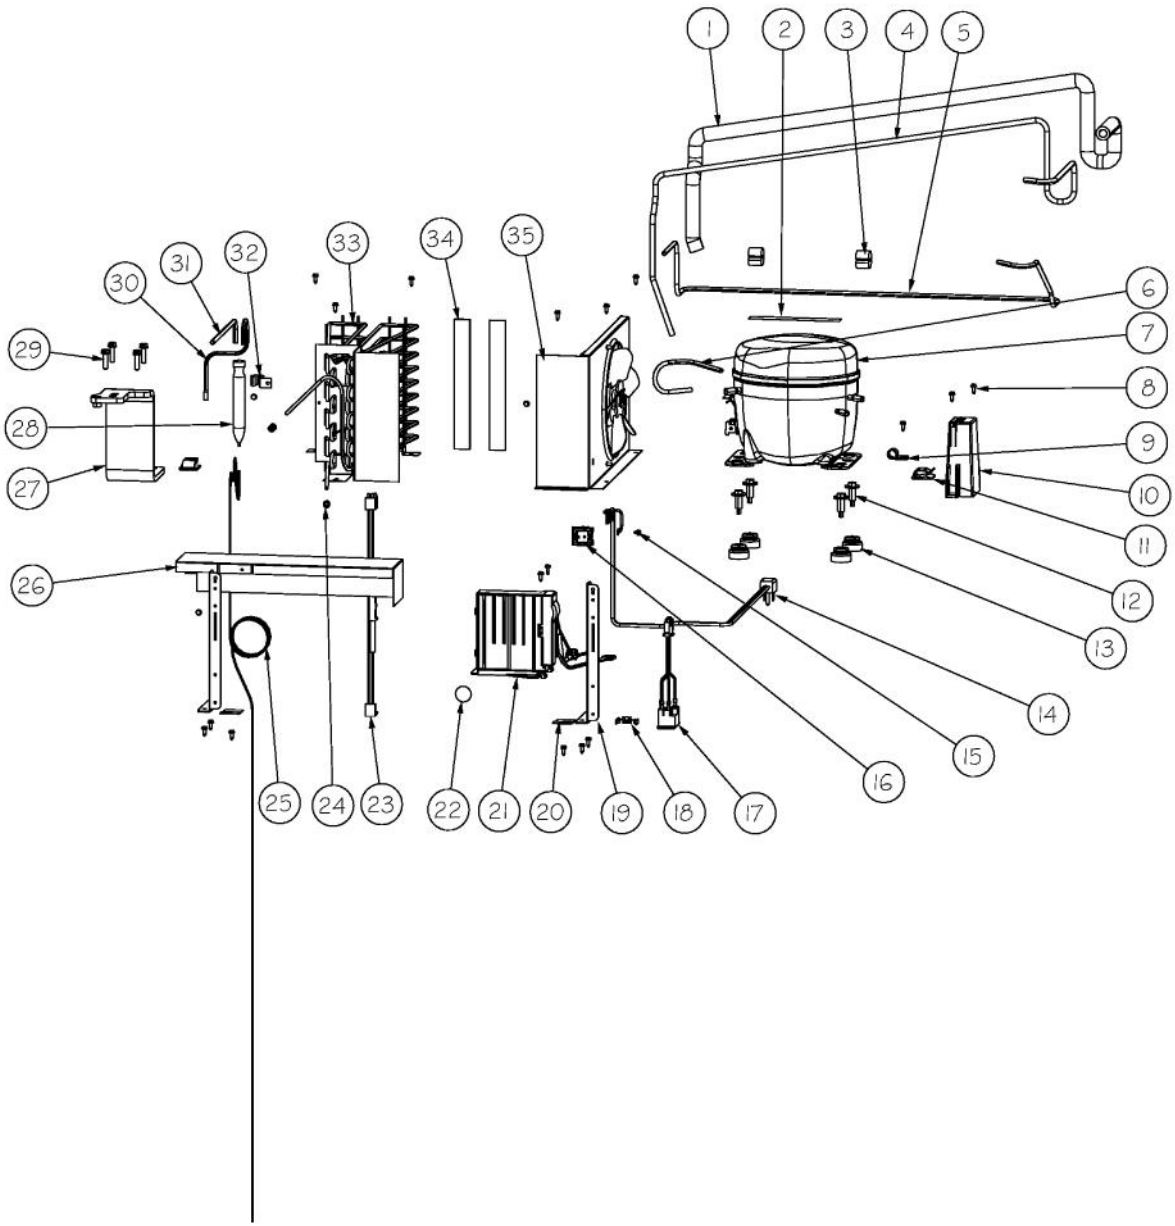

Ref #	Part Number	Qty.	Description
1	PB970187	1	INSULATION TUBING 57.500
2	C8982701	1	LABEL-COMP WARN
3	10699601	2	DAMPER-TUBING .8
4	F2099936	1	TUBE SUCTION AR 36
5	F20910729	1	TUBE DISCHARGE FORMED AF AR 36
6	F2096507	1	TUBE-PROCESS GRN
7	PM010620	1	COMPRESSOR VCC
8	PD020194	19	SCREW-SM
9	PD030118	1	SCREW - SHLDR
10	PE970608	1	POWER SUPPLY 24 VDC 15 W
11	M0104102	2	CLIP-CORD RED
12	M0221523	4	SCREW - SHLDR
13	10835901	4	GROMMET RUBBER V10835901
14	10916507	1	TUBE-PROCESS GRN
15	M0211014	1	SCREW-SM
16	PE950149	1	SWITCH POWER
17	G50915958	1	ASM AR SABBATH MODE RELAY
18	M0327801	1	SPLICE TAP
19	K20912569	2	BRACKET GRILLE SUPPORT
20	K2096943	2	PANEL BRACKET
21	002574-000	1	INVERTER COMPRESSOR
22	PF930682	1	LABEL WARNING INVERTER
23	PE970641	1	JUMPER FAN RESISTOR
24	007407-000	2	RING,LOK, .187 DIA
25	F20912568	1	CAPILLARY TUBE
26	K20912361	1	DIVERTER AIR HI SIDE 36
27	PC920194	1	HINGE ASSEM UPPER LH
28	PM910381	1	DRIER - HIGH SIDE
29	000570-000	4	HEX SCREW
30	003325-000	1	TUBE DRIER COND.
31	F2097740	1	TUBE PROCESS
32	10547001	1	CLIP-DRIER V10547001
33	PB920171	1	CONDENSER ASM
34	A3189370	2	GASKET-FOAM VA3189370
35	G5096494	1	COND. FAN ASSY