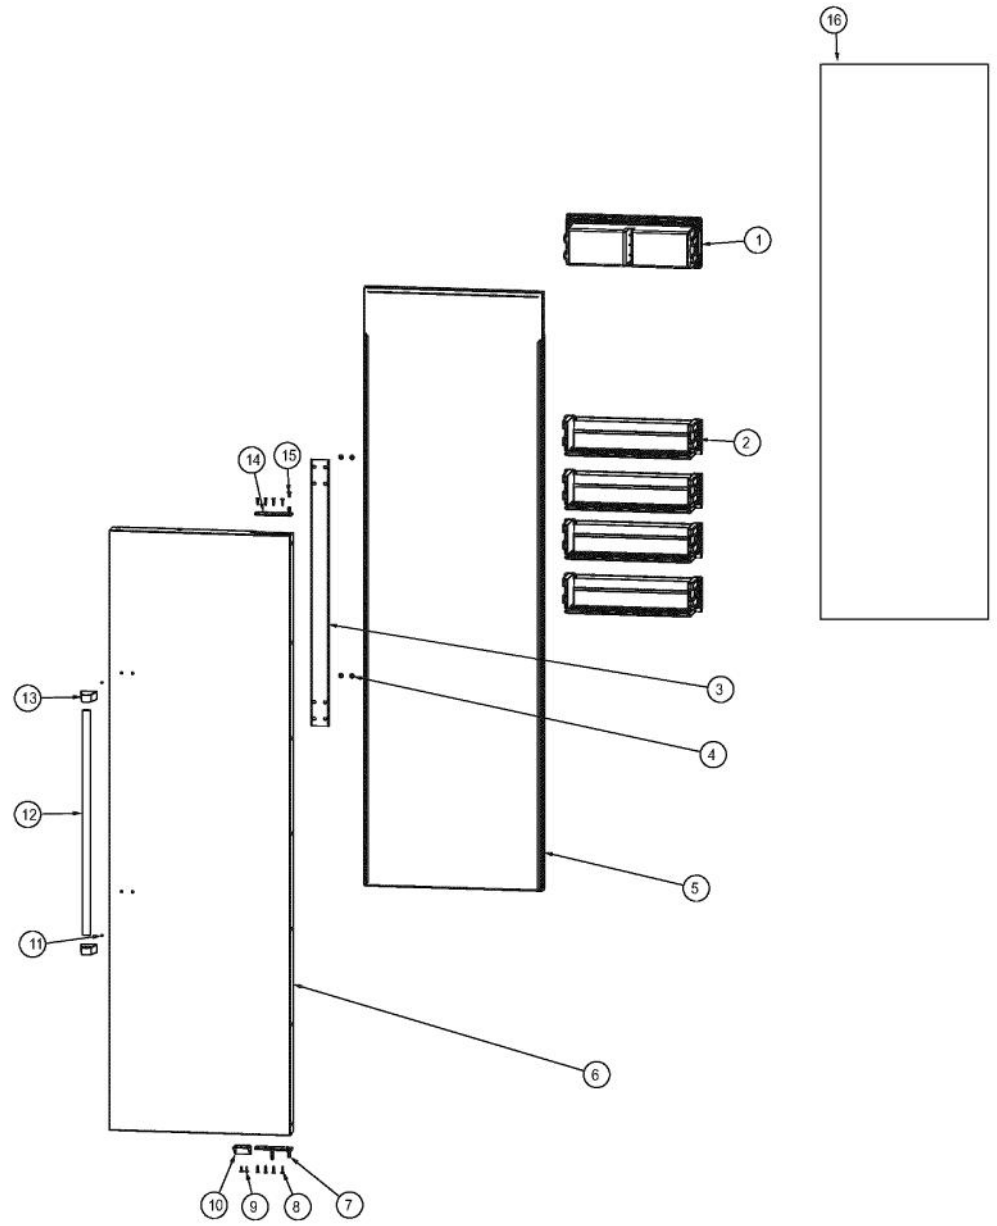

Ref #	Part Number	Qty.	Description
1	PB070355	6	INSULATION MC COVER
2	K2099458	1	MC TOP SXS 42
3	K2099461	1	MC BACK 42
4	PC040010	19	POP RIVET
5	K2099455	1	SUPPORT MC Z
6	G50915900	1	MC COVER BI 42
7	PB070360	2	INSULATION MC COVER
8	PB970171	1	MC INSULATION - BACK SIDE
9	K2099459	1	MC SIDE R
10	PD020194	40	SCREW-SM
11	A4554806	1	BUSHING-SNAP VA4554806
12	K20915675	2	BRACKET PSM
13	PD040157	4	BEARING SLEEVE
14	PK050004	2	BRACKET GRILLE
15	B20916337	1	ENDCAP GRILLE PROI R
16	M0220417	14	SCREW-TC
17	K20916342	2	BRACKET GRILLE
18	B2096961	2	BRACKET-LOUVER
19	001100-000	1	LOUVER.GRL,BOT, SXS 42 PROI
20	001099-000	1	LOUVER.GRL,MDL, SXS 42 PROI
21	001098-000	1	LOUVER.GRL, TOP,SXS 42 PROI
22	B20916338	1	ENDCAP GRILLE PROI L
23	PD020233	1	SCR LAG 5/16-9 GX 5/16X7/16 WAF IHXW 3 S ZN
24	K2099460	1	MC SIDE L
NI	001101-000	1	GRILL,ASM,SXS 42 PROI