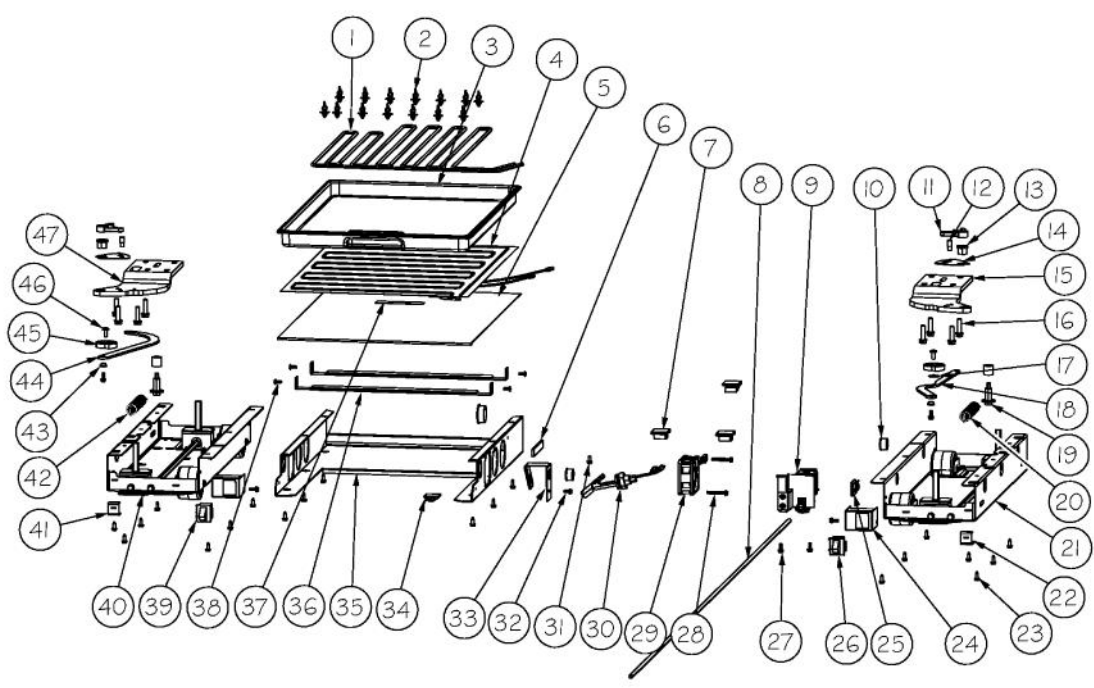

Ref #	Part Number	Qty.	Description
1	F20915693	1	SERPENTINE CONDENSER DRAIN ALL SXS'S
2	PD030146	14	STAND OFF LOCK CLIP
3	PK930348	1	PAN DRAIN
4	PE070707	1	PAN HEATER
5	L20914124	1	TRAY PAN HEATER
6	PF930654	1	LABEL CONDENSATE FAN SERVICE
7	M0104102	3	CLIP-CORD RED
8	PB020304	1	PLASTIC TUBING-IM WATERLINE NON DISP (SXS & AF)
9	G32913789	1	BRKT & VALVE H20 SNGL ASM
10	A4554806	2	BUSHING-SNAP VA4554806
11	PD940091	2	BUSHING - DOOR STOP
12	PC920145	2	PIN - DOOR STOP
13	PD940090	2	BUSHING - WC DOOR LEVEL
14	PC920144	2	PLATE - WC DOOR SHIM
15	PC920215	1	HINGE PLATE SXS LR
16	000570-000	8	HEX SCREW
17	003867-000	1	SPRING EXTENSION
18	PC920166	1	BAR-WC BOT HINGE RH
19	M0221523	2	SCREW - SHLDR
20	PM910398	1	LEVELER ASSEMBLY - R
21	K2098044	1	BRKT GRILLE SUPPORT
22	PD020194	20	SCREW-SM
23	014334-000	2	BRACKET,LT,SWITCH
24	M0104106	2	CLIP-CORD VM0104106
25	PE950147	1	SWITCH SPST NC BLACK
26	M0220417	8	SCREW-TC
27	PD020274	2	SCR SLTD HEX WSHR HD 8X1.250 BT
28	000731-000	1	AXIAL FAN
29	PE050248	1	FLOAT SWITCH HORIZONTAL
30	PD020010	1	10 X 3/8 GREEN GROUNDING SCREW
31	M0253916	1	SCREW-TF
32	B20915627	1	BRACKET HORIZ FLOAT SWITCH
33	A4554817	1	BUSHING-SNAP VA4554817
34	K20915952	1	SHIELD BOTTOM DRAIN
35	K20911831	2	BRACKET CONDENSATE SUPPORT
36	PF031267	1	LABEL HEATER PAN
37	PC040010	4	POP RIVET
38	PE950146	1	SWITCH SPDT BLACK
39	PM910399	1	LEVELER MODULE L
40	K2098096	1	BRKT GRILLE SUPPORT
41	PC910015	1	SPRING EXTENSION
42	PD940094	2	BUSHING
43	PC920149	1	BAR-WC BOT HINGE LH
44	PM010602	2	CAM DOOR ADJUSTMENT
45	PD020234	2	SCREW THP 10-32 X .500 SS BO
46	PC020289	1	HINGE PLATE LL
47	PD940107	2	ROUND SPRING SPACER