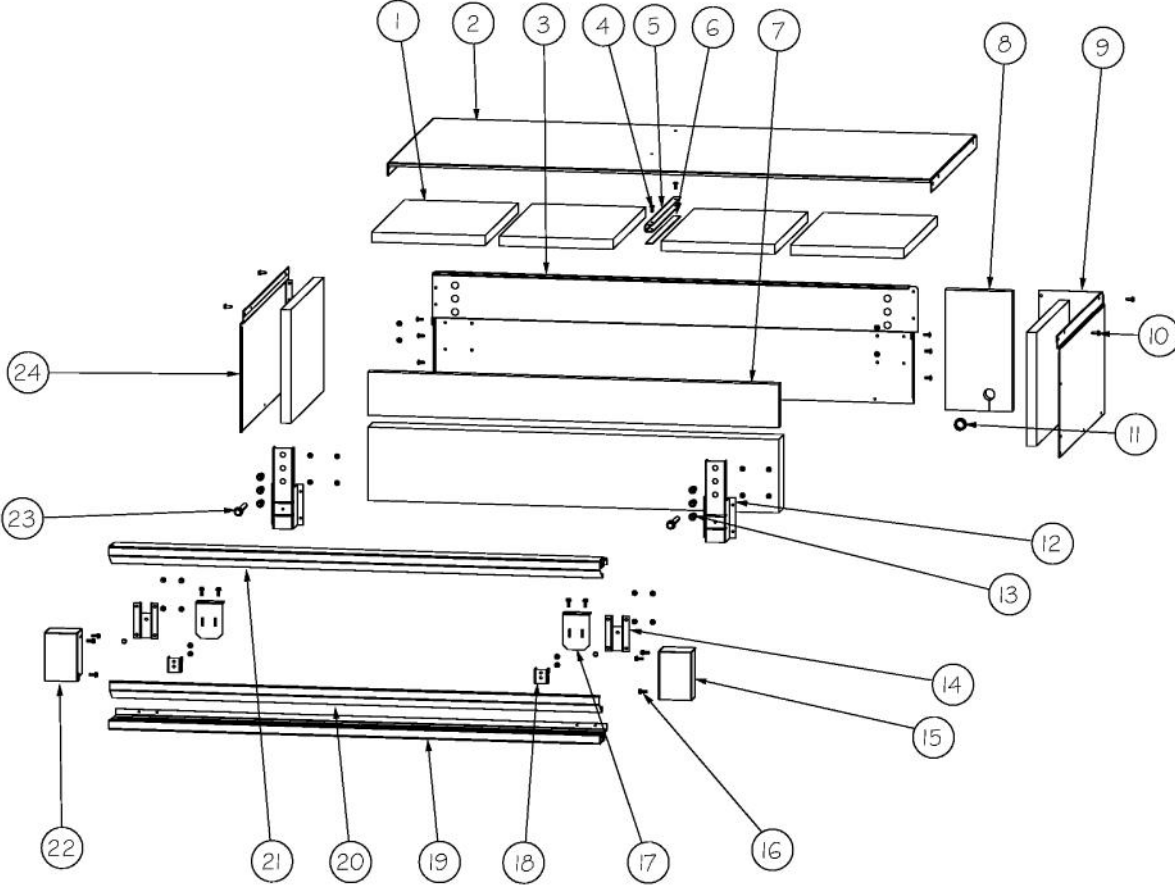

Ref #	Part Number	Qty.	Description
1	PB070355	6	INSULATION MC COVER
2	K2099458	1	MC TOP SXS 42
3	K2099461	1	MC BACK 42
4	PC040010	19	POP RIVET
5	K2099455	1	SUPPORT MC Z
6	G50915900	1	MC COVER BI 42
7	PB070360	2	INSULATION MC COVER
8	PB970171	1	MC INSULATION - BACK SIDE
9	K2099459	1	MC SIDE R
10	PD020194	40	SCREW-SM
11	A4554806	1	BUSHING-SNAP VA4554806
12	K20915675	2	BRACKET PSM
13	PD040157	4	BEARING SLEEVE
14	PK050004	2	BRACKET GRILLE
15	B20916337	1	ENDCAP GRILLE PROI R
16	M0220417	14	SCREW-TC
17	K20916342	2	BRACKET GRILLE
18	B2096961	2	BRACKET-LOUVER
19	001100-000	1	LOUVER.GRL,BOT, SXS 42 PROI
20	001099-000	1	LOUVER.GRL,MDL, SXS 42 PROI
21	001098-000	1	LOUVER.GRL, TOP,SXS 42 PROI
22	B20916338	1	ENDCAP GRILLE PROI L
23	PD020233	1	SCR LAG 5/16-9 GX 5/16X7/16 WAF IHXW 3 S ZN
24	K2099460	1	MC SIDE L
NI	001101-000	1	GRILL,ASM,SXS 42 PROI