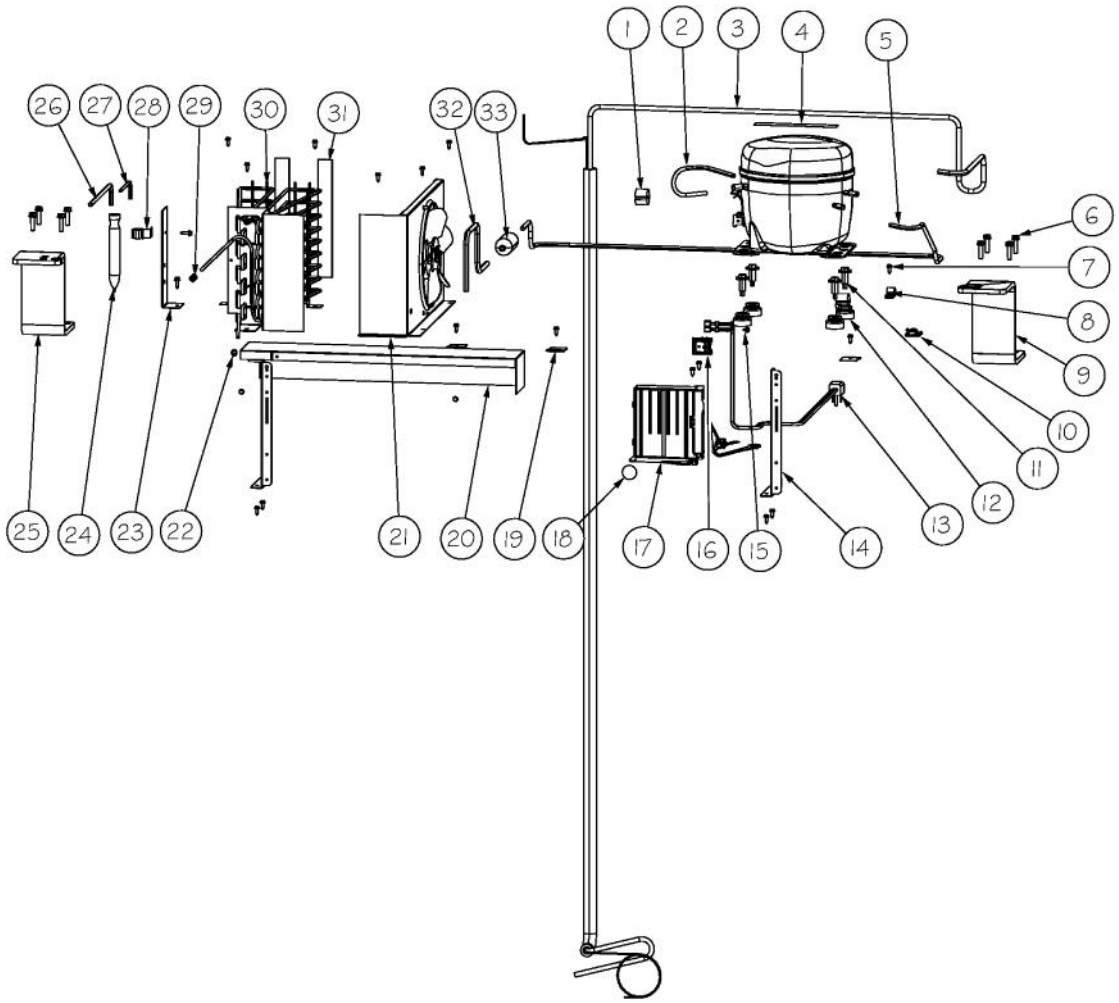

Ref #	Part Number	Qty.	Description
1	10699601	2	DAMPER-TUBING .8
2	F2096507	1	TUBE-PROCESS GRN
3	F2097793	1	TUBE FORMED HT EXCH
4	C8982701	1	LABEL-COMP WARN
5	F2099443	1	TUBE DISCHARGE FORMED PRE ACCUM
6	000570-000	8	HEX SCREW
7	PD020195	20	SCR 8-18 X 5/8
8	PD030118	1	SCREW - SHLDR
9	PC920203	1	HINGE ASM UR
10	M0104106	1	CLIP-CORD VM0104106
11	M0221523	4	SCREW - SHLDR
12	10835901	4	GROMMET RUBBER V10835901
13	10916507D	1	POWER CORD
14	K20912569	2	BRACKET GRILLE SUPPORT
15	M0211014	1	SCREW-SM
16	PE950149	1	SWITCH POWER
17	011666-000	1	INVERTER CMPRESSOR
18	PF930682	1	LABEL WARNING INVERTER
19	K2096943	3	PANEL BRACKET
20	K20912585	1	DIVERTER AIR HI SIDE SXS
21	G5096494	1	COND. FAN ASSY
22	007408-000	1	RING,LOK, .250 DIA
23	K2099454	1	BRACKET DRIER
24	PM910381	1	DRIER - HIGH SIDE
25	PC920193	1	HINGE ASSEM UPPER RH
26	F2097740	1	TUBE PROCESS
27	F2096504	1	TUBE-DRIER EXT
28	10547001	1	CLIP-DRIER V10547001
29	007407-000	1	RING,LOK, .187 DIA
30	PB920171	1	CONDENSER ASM
31	A3189370	2	GASKET-FOAM VA3189370
32	008093-000	1	TUBE EVACUTION
33	PB920201	1	ACCUMULATOR