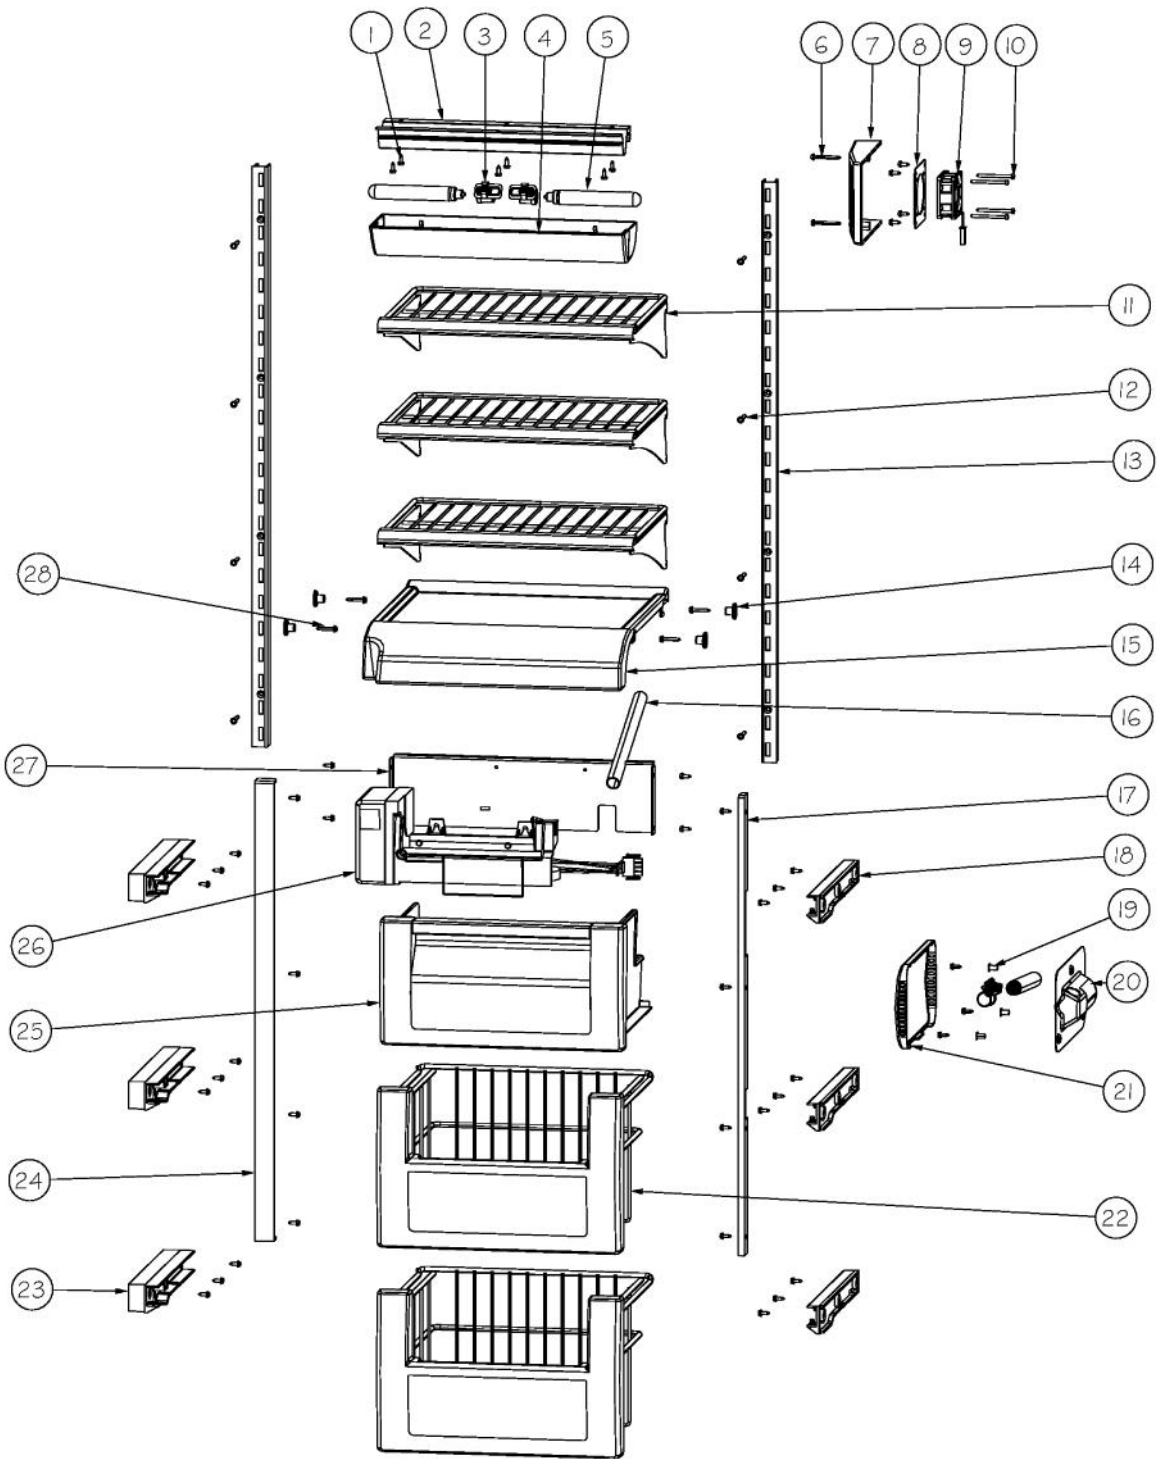

Ref #	Part Number	Qty.	Description
1	L2099474	1	BRACKET LIGHT SXS 42 FF
2	A3079001	3	LAMP - 40W
3	PE950125	3	LIGHT SOCKET
4	PD020195	24	SCR 8-18 X 5/8
5	PK930115	1	COVER LIGHT ASM SXS 42 FF
6	PM910350	3	SHELF ASM GLASS SXS 42 FF
7	M0238535	12	SCREW-SM
8	G5099426	1	SHELF & SLIDE ASM SXS 42
9	G32910068	1	DRAWER DELI & RAIL ASM SXS 42
10	PM910227	2	LADDER RS REF
11	G5099965	1	SHELF AND SLIDE ASM SXS 42
12	012809-000	1	PRODUCE DRAWER & RAIL ASM SXS 42
13	PK930171	1	DUCT MEAT SAVOR SXS 42 REAR
14	M0211021	3	SCREW-SM
15	PK930169	1	DUCT MEAT SAVOR SXS 42/48 R
16	PK930172	1	COVER CONTROL MEAT SAVOR
17	PK930168	1	DIAL CONTROL MEAT SAVOR
18	PM910334	1	ROLLER TENSION
19	PK930173	1	SUPPORT SLIDE MEAT SAVOR SXS 42/48 R
20	PK930114	1	DRAWER MEAT SAVOR SXS 42
21	PK930176	1	SUPPORT DRAWER MEAT SAVOR 42/48 L
22	PM910288	1	SLIDE MEAT SAVOR L
23	PK930174	1	SUPPORT SLIDE MEAT SAVOR SXS 42/48 L
24	PK930170	1	DUCT MEAT SAVOR SXS 42 L
25	PD920162	2	SCR 8-16 PLASTITE PNP 1/4 S
26	009913-000	1	MEAT SAVOR DOOR 42/42D
27	PK930120	1	SHELF MEAT SAVOR SXS 42
28	PK930346	1	COVER LIGHT
29	M0580007	3	GROMMET-SCREW
30	10270203	1	HOUSING-LIGHT V10270203
31	007302-000	1	BRACKET,FAN
32	004551-000	1	AXIAL FAN
33	M0221913	4	SCREW-SM
34	C8983701	1	THERMISTOR
35	010093-000	1	PLASMA CLUSTER
36	012312-000	1	FAN COVER SXS
37	PD020188	2	SCR 8-18 BT HXWS 1 1/2