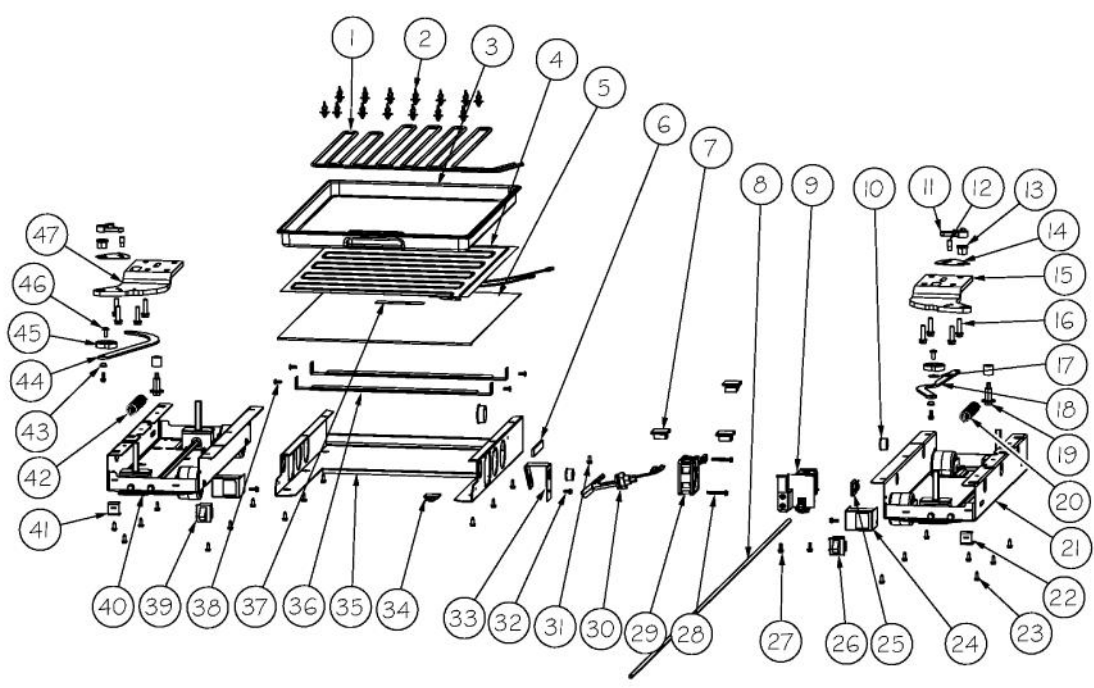

Ref #	Part Number	Qty.	Description
1	F20915693	1	SERPENTINE CONDENSER DRAIN ALL SXS'S
2	PD030146	14	STAND OFF LOCK CLIP
3	PK930348	1	PAN DRAIN
4	PE070707	1	PAN HEATER
5	L20914124WH	1	TRAY PAN HEATER
6	PF930654	1	LABEL CONDENSATE FAN SERVICE
7	M0104102	3	CLIP-CORD RED
8	PB020304	1	PLASTIC TUBING-IM WATERLINE NON DISP (SXS & AF)
9	G32913789	1	BRKT & VALVE H20 SNGL ASM
10	A4554806	2	BUSHING-SNAP VA4554806
11	PD940091	2	BUSHING - DOOR STOP
12	PC920145	2	PIN - DOOR STOP
13	PD940090	2	BUSHING - WC DOOR LEVEL
14	PC920144	2	PLATE - WC DOOR SHIM
15	PC920215	1	HINGE PLATE SXS LR
16	000570-000	8	HEX SCREW
17	003867-000	1	SPRING EXTENSION
18	PC920166	1	BAR-WC BOT HINGE RH
19	M0221523	2	SCREW - SHLDR
20	PM910398	1	LEVELER ASSEMBLY - R
21	K2098044	1	BRKT GRILLE SUPPORT
22	PD020194	20	SCREW-SM
23	014334-000	2	BRACKET,LT,SWITCH
24	M0104106	2	CLIP-CORD VM0104106
25	PE950147	1	SWITCH SPST NC BLACK
26	M0220417	8	SCREW-TC
27	PD020274	2	SCR SLTD HEX WSHR HD 8X1.250 BT
28	000731-000	1	AXIAL FAN
29	PE050248	1	FLOAT SWITCH HORIZONTAL
30	PD020010	1	10 X 3/8 GREEN GROUNDING SCREW
31	M0253916	1	SCREW-TF
32	B20915627	1	BRACKET HORIZ FLOAT SWITCH
33	A4554817	1	BUSHING-SNAP VA4554817
34	K20915952	1	SHIELD BOTTOM DRAIN
35	K20911831	2	BRACKET CONDENSATE SUPPORT
36	PF031267	1	LABEL HEATER PAN
37	PC040010	4	POP RIVET
38	PE950146	1	SWITCH SPDT BLACK
39	PM910399	1	LEVELER MODULE L
40	K2098096	1	BRKT GRILLE SUPPORT
41	PC910015	1	SPRING EXTENSION
42	PD940094	2	BUSHING
43	PC920149	1	BAR-WC BOT HINGE LH
44	PM010602	2	CAM DOOR ADJUSTMENT
45	PD020234	2	SCREW THP 10-32 X .500 SS BO
46	PC020289	1	HINGE PLATE LL
47	PD940107	2	ROUND SPRING SPACER