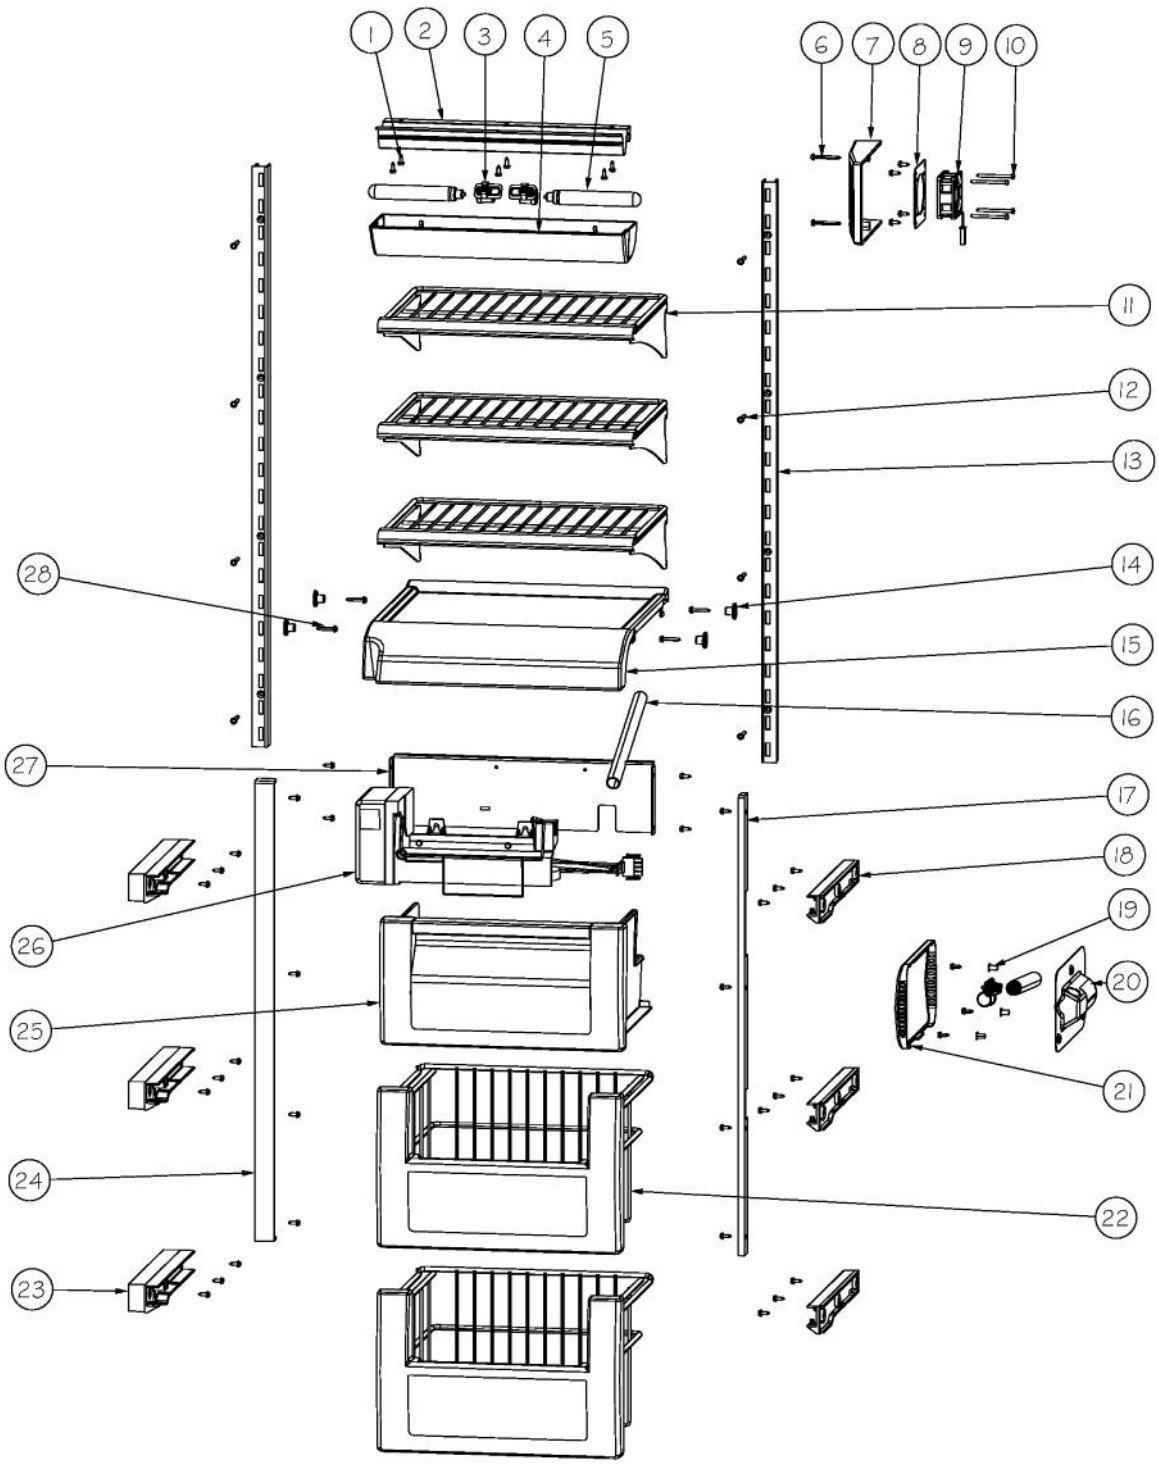

Ref #	Part Number	Qty.	Description
1	L2099492	1	BRACKET LIGHT SXS 48 FF
2	A3079001	3	LAMP - 40W
3	PE950125	3	LIGHT SOCKET
4	PD020194	24	SCREW-SM
5	PK930268	1	COVER LIGHT ASM AF AR 30 SXS 48 FF
6	PM010529	4	SHELF ASM GLASS 30 AR 48 FF
7	M0238535	12	SCREW-SM
8	G32911938	2	DRAWER DELI ASM SXS AR 30
9	PM910227	2	LADDER RS REF
10	G50911937	1	SHELF ASM
11	012259-000	2	DRAWER PRODUCE ASM AR 30/48
12	PK930327	1	DUCT MEATSAVOR SXS 48 REAR
13	M0211021	3	SCREW-SM
14	PK930169	1	DUCT MEAT SAVIOR SXS 42/48 R
15	PK930172	1	COVER CONTROL MEAT SAVIOR
16	PK930168	1	DIAL CONTROL MEAT SAVIOR
17	PM910334	1	ROLLER TENSION
18	PK930173	1	SUPPORT SLIDE MEAT SAVIOR SXS 42/48 R
19	PK930309	1	DRAWER MEAT SAVIOR AR 30 SXS 48
20	PK930176	1	SUPPORT DRAWER MEAT SAVIOR 42/48 L
21	PM910288	1	SLIDE MEAT SAVIOR L
22	PK930174	1	SUPPORT SLIDE MEAT SAVIOR SXS 42/48 L
23	PK930170	1	DUCT MEAT SAVIOR SXS 42 L
24	PD920162	2	SCR 8-16 PLASTITE PNP 1/4 S
25	020100-000	1	DOOR MEATSAVOR ASM AR 30 SXS 48
26	PK930308	1	SHELF MEAT SAVIOR AR 30 SXS 48
27	PK930346	1	COVER LIGHT
28	M0580007	3	GROMMET-SCREW
29	10270203	1	HOUSING-LIGHT V10270203
30	007302-000	1	BRACKET,FAN
31	004551-000	1	AXIAL FAN
32	M0221913	4	SCREW-SM
33	C8983701	1	THERMISTOR
34	010093-000	1	PLASMA CLUSTER
35	012312-000	1	FAN COVER SXS
36	PD020188	2	SCR 8-18 BT HXWS 1 1/2