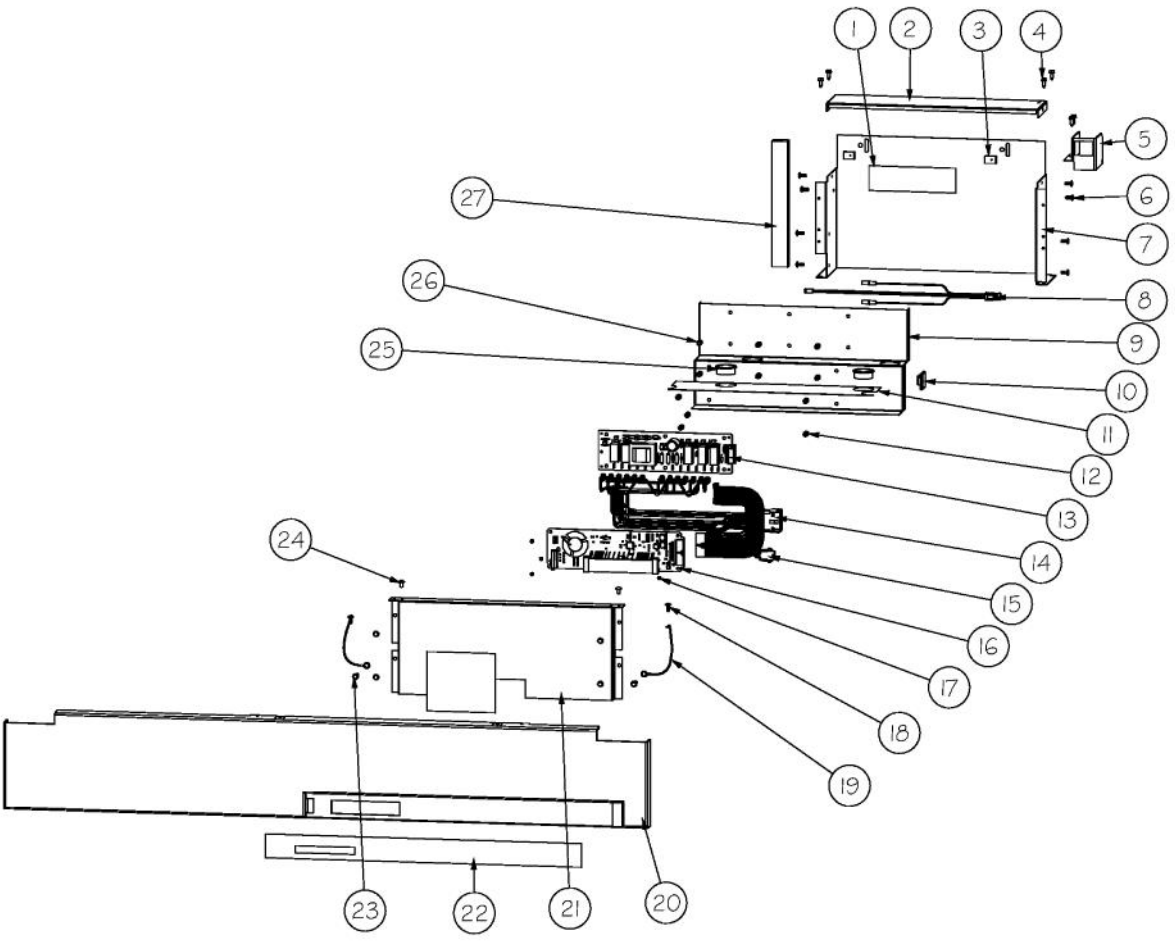

Ref #	Part Number	Qty.	Description
1	PF930672	2	LABEL DC COMPRESSOR
2	K20915000	1	CONTROL BOX TOP
3	M0288120	2	NUT-SPEED, VM0288120
4	PD020194	10	SCREW-SM
5	K2098654	1	BRACKET SWITCH POWER
6	PC040010	8	POP RIVET
7	K2099402	1	CONTROL BOX
8	PE970609	1	HARNESS CONTROL BOARD
9	K20910060	1	BRACKET - PC
10	M0104106	1	CLIP-CORD VM0104106
11	005396-000	1	FILM,PROTECTIVE
12	M0585506	5	SUPPORT
13	005319-000	1	POWER CONTROL BOARD ASM
14	015365-000	1	HARNESS HIGH VOLT
15	PE970464	1	HARNESS LOW VOLT
16	PE070728	1	BOARD LOW VOLTAGE
17	PD020013	5	TYPE AB NO.6 X 3/8 PH PAN HD. SMS
18	PC040010	1	POP RIVET
19	12064001	2	SUPP-CONT PANEL
20	PK930248	1	COVER PANEL 48 SXS
21	K20910061	1	CONTROL BOX FRONT
22	010489-000	1	OVERLAY SWITCH SXS 48
23	M0238846	2	SCREW-SHLDR
24	M0224128	2	SCREW-SM
25	A4554817	2	BUSHING-SNAP VA4554817
26	M0585504	6	SUPPORT
27	A3030361	1	GASKET, RED