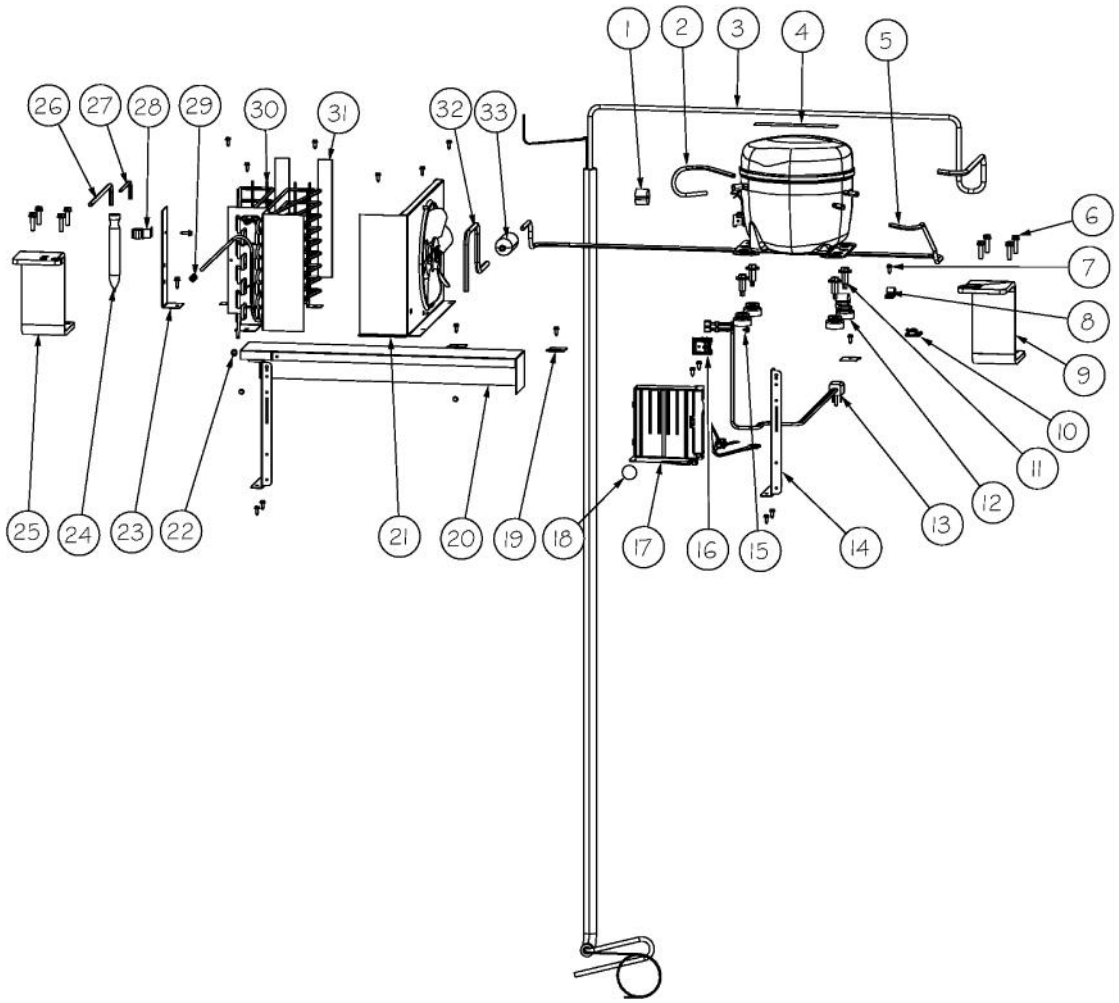

Ref #	Part Number	Qty.	Description
1	10699601	2	DAMPER-TUBING .8
2	F2096507	1	TUBE-PROCESS GRN
3	F2097793	1	TUBE FORMED HT EXCH
4	C8982701	1	LABEL-COMP WARN
5	F2099443	1	TUBE DISCHARGE FORMED PRE ACCUM
6	000570-000	8	HEX SCREW
7	PD020195	20	SCR 8-18 X 5/8
8	PD030118	1	SCREW - SHLDR
9	PC920203	1	HINGE ASM UR
10	M0104106	1	CLIP-CORD VM0104106
11	M0221523	4	SCREW - SHLDR
12	10835901	4	GROMMET RUBBER V10835901
13	10916507	1	TUBE-PROCESS GRN
14	K20912569	2	BRACKET GRILLE SUPPORT
15	M0211014	1	SCREW-SM
16	PE950149	1	SWITCH POWER
17	011666-000	1	INVERTER CMPRESSOR
18	PF930682	1	LABEL WARNING INVERTER
19	K2096943	3	PANEL BRACKET
20	K20912585	1	DIVERTER AIR HI SIDE SXS
21	G5096494	1	COND. FAN ASSY
22	007408-000	1	RING,LOK, .250 DIA
23	K2099454	1	BRACKET DRIER
24	PM910381	1	DRIER - HIGH SIDE
25	PC920193	1	HINGE ASSEM UPPER RH
26	F2097740	1	TUBE PROCESS
27	F2096504	1	TUBE-DRIER EXT
28	10547001	1	CLIP-DRIER V10547001
29	007407-000	1	RING,LOK, .187 DIA
30	PB920171	1	CONDENSER ASM
31	A3189370	2	GASKET-FOAM VA3189370
32	008093-000	1	TUBE EVACUTION
33	PB920201	1	ACCUMULATOR