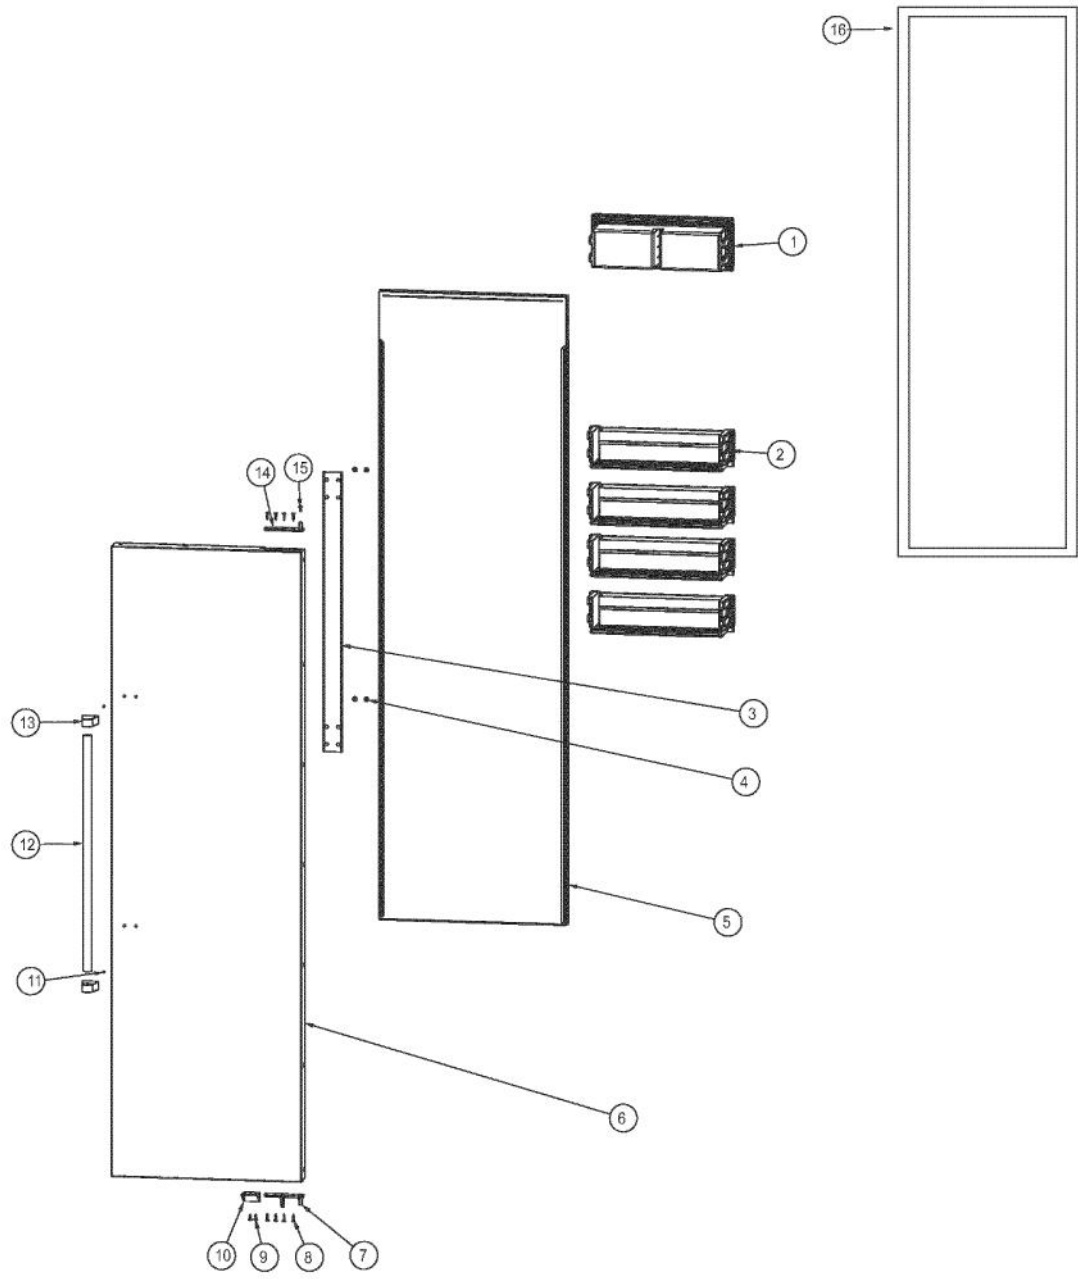

Ref #	Part Number	Qty.	Description
1	PB070355	6	INSULATION MC COVER
2	K20910007	1	MC TOP SXS 48
3	K20910008	1	MC BACK SXS 48
4	PC040010	19	POP RIVET
5	K2099455	1	SUPPORT MC Z
6	007981-000	1	MC COVER ASM BI 48
7	PB070363	2	INSULATION MC COVER
8	PB970171	1	MC INSULATION - BACK SIDE
9	K2099459	1	MC SIDE R
10	PD020194	40	SCREW-SM
11	A4554806	1	BUSHING-SNAP VA4554806
12	K20915675	2	BRACKET PSM
13	PD040157	4	BEARING SLEEVE
14	PK050004	2	BRACKET GRILLE
15	B20916337	1	ENDCAP GRILLE PROI R
16	M0220417	14	SCREW-TC
17	K20916342	2	BRACKET GRILLE
18	B2096961	2	BRACKET-LOUVER
19	B20916323	1	LOUVER GRILLE BOT SXS 48 PROI
20	B20916322	1	LOUVER GRILLE MID SXS 48 PROI
21	B20916321	1	LOUVER GRILLE TOP SXS 48 PROI
22	B20916338	1	ENDCAP GRILLE PROI L
23	PD020233	1	SCR LAG 5/16-9 GX 5/16X7/16 WAF IHXW 3 S ZN
24	K2099460	1	MC SIDE L
NI	G32916307	1	GRILLE ASM SXS 48 PROI