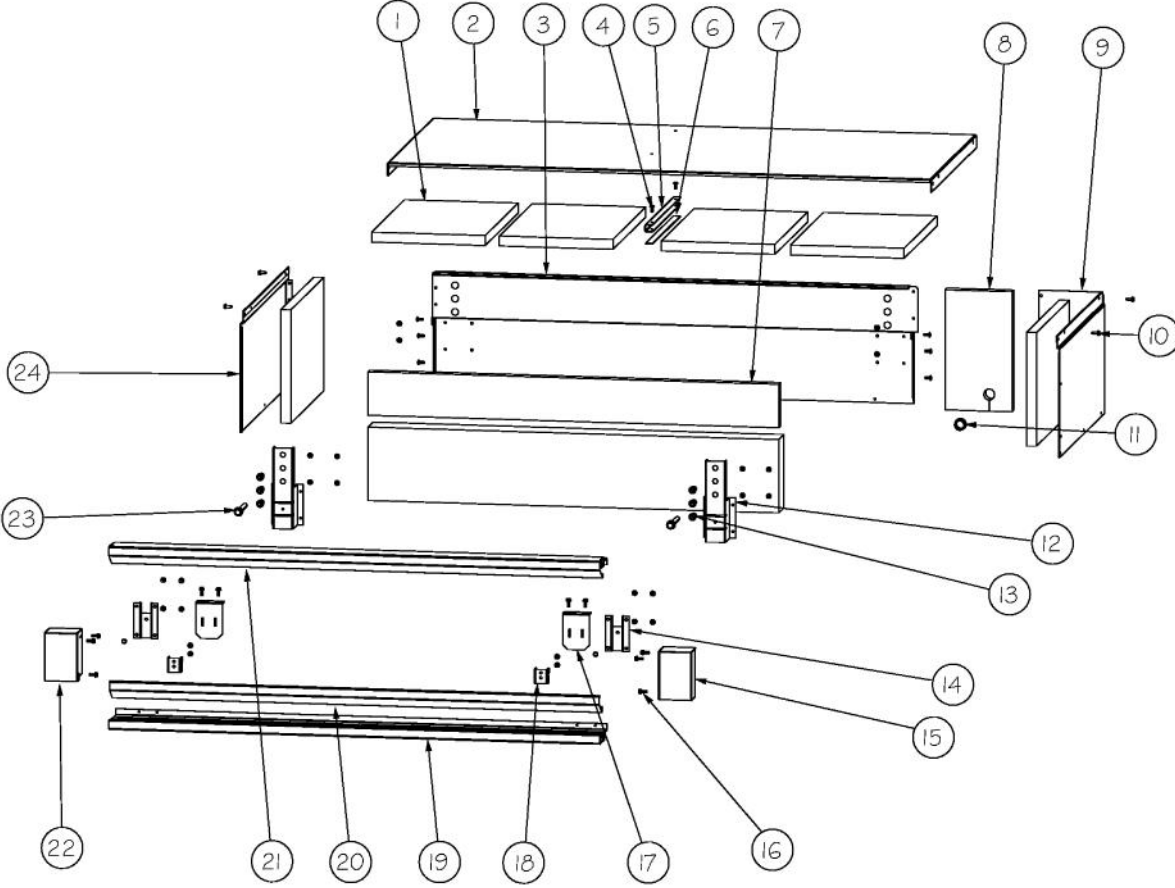

Ref #	Part Number	Qty.	Description
1	PB070355	6	INSULATION MC COVER
2	K20910007	1	MC TOP SXS 48
3	K20910008	1	MC BACK SXS 48
4	PC040010	19	POP RIVET
5	K2099455	1	SUPPORT MC Z
6	007981-000	1	MC COVER ASM BI 48
7	PB070363	2	INSULATION MC COVER
8	PB970171	1	MC INSULATION - BACK SIDE
9	K2099459	1	MC SIDE R
10	PD020194	40	SCREW-SM
11	A4554806	1	BUSHING-SNAP VA4554806
12	K20915675	2	BRACKET PSM
13	PD040157	4	BEARING SLEEVE
14	PK050004	2	BRACKET GRILLE
15	B20916337	1	ENDCAP GRILLE PROI R
16	M0220417	14	SCREW-TC
17	K20916342	2	BRACKET GRILLE
18	B2096961	2	BRACKET-LOUVER
19	B20916323	1	LOUVER GRILLE BOT SXS 48 PROI
20	B20916322	1	LOUVER GRILLE MID SXS 48 PROI
21	B20916321	1	LOUVER GRILLE TOP SXS 48 PROI
22	B20916338	1	ENDCAP GRILLE PROI L
23	PD020233	1	SCR LAG 5/16-9 GX 5/16X7/16 WAF IHXW 3 S ZN
24	K2099460	1	MC SIDE L
NI	G32916307	1	GRILLE ASM SXS 48 PROI