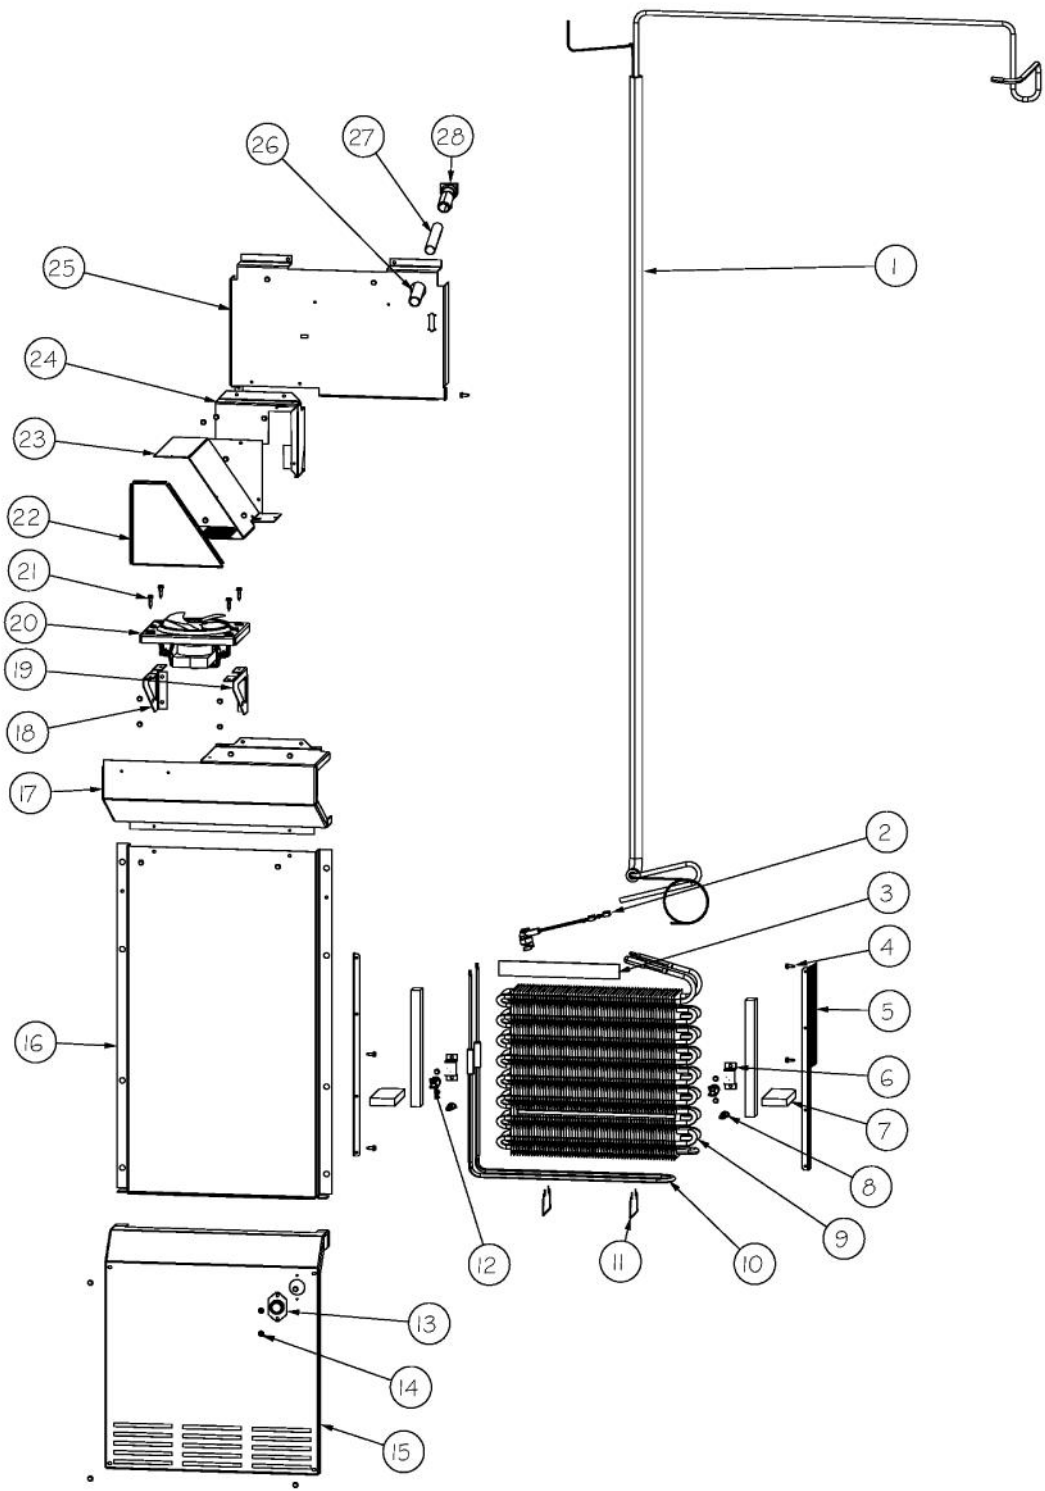

Ref #	Part Number	Qty.	Description
1	M0215318	18	SCREW-SM
2	PK920066	2	SIDE TRIM
3	015553-000	1	SOLID,TOE,GRILLE,48 SXS
4	40370P01	4	NYLON FLAT WASHER V40370P01
5	M0210443	4	SCREW-E SM
6	015552-000	1	VENT,TOE,GRILLE,48 SXS
NI	015802-000	1	GRILLE,TOE,ASM,48 SXS (INCLUDES ITEMS 3, 4, 5, AND 6)