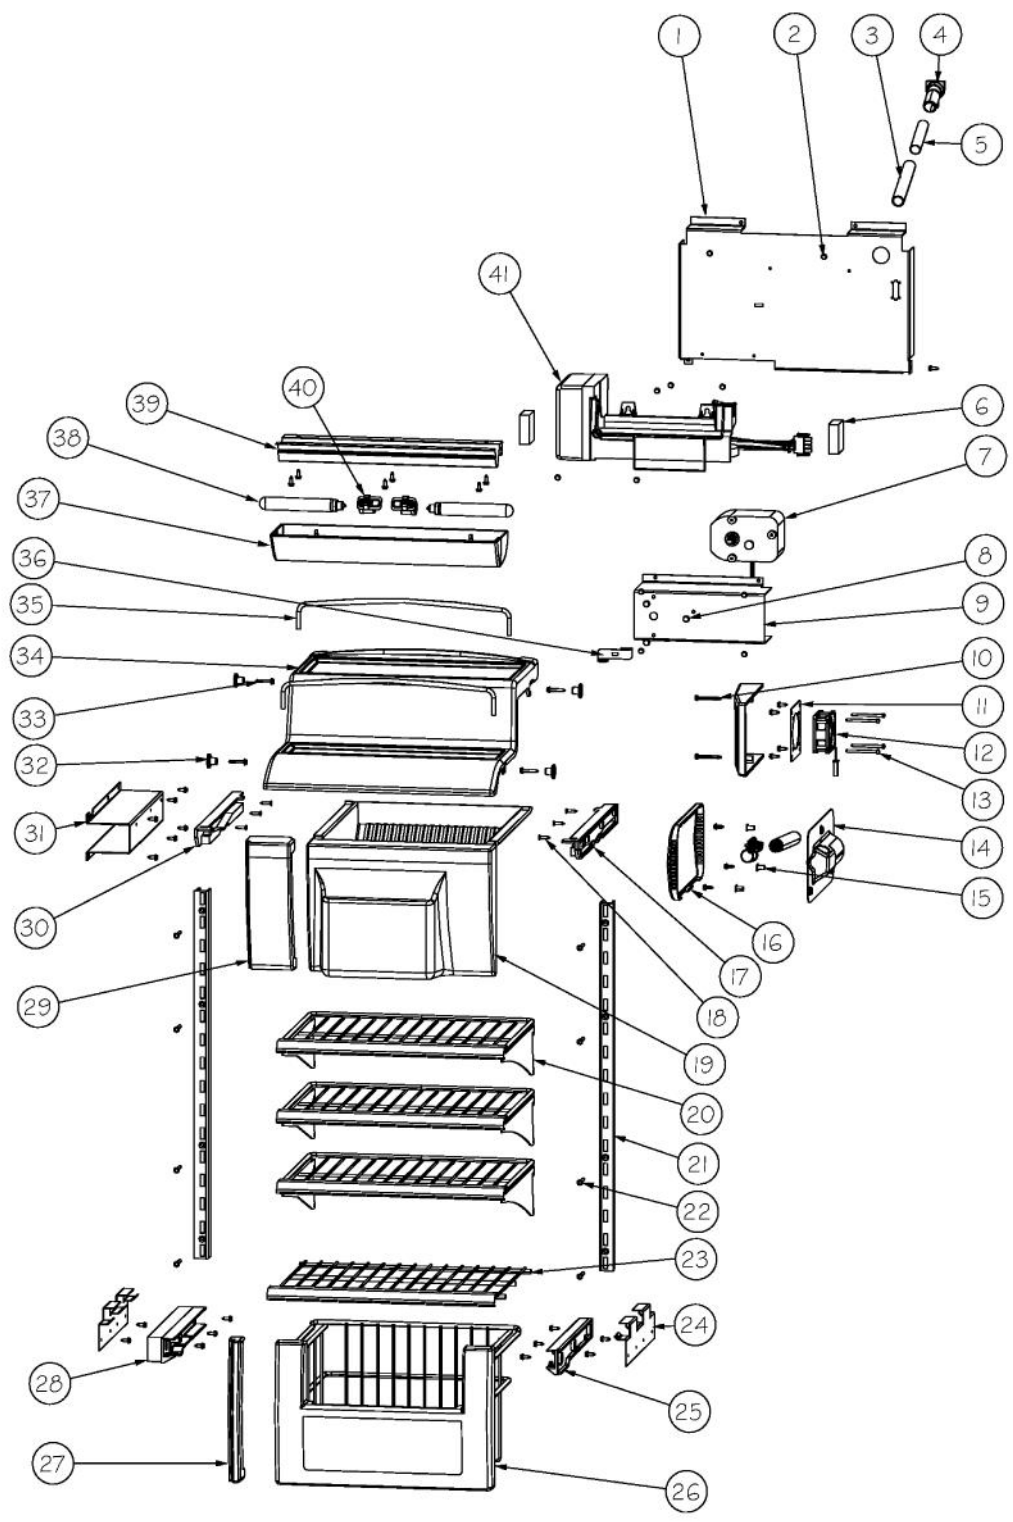

Ref #	Part Number	Qty.	Description
1	L2099492	1	BRACKET LIGHT SXS 48 FF
2	A3079001	3	LAMP - 40W
3	PE950125	3	LIGHT SOCKET
4	PD020195	24	SCR 8-18 X 5/8
5	PD020193	1	SCR 8-18 X 3/8
6	PK930268	1	COVER LIGHT ASM AF AR 30 SXS 48 FF
7	PM010529	4	SHELF ASM GLASS 30 AR 48 FF
8	M0238535	12	SCREW-SM
9	G32911938	2	DRAWER DELI ASM SXS AR 30
10	PM910227	2	LADDER RS REF
12	G50911937	1	SHELF ASM
13	012259-000	2	DRAWER PRODUCE ASM AR 30/48
14	PK930327	1	DUCT MEATSAVOR SXS 48 REAR
15	M0211021	3	SCREW-SM
16	PK930169	1	DUCT MEAT SAVIOR SXS 42/48 R
17	PK930172	1	COVER CONTROL MEAT SAVIOR
18	PK930168	1	DIAL CONTROL MEAT SAVIOR
19	PM910334	1	ROLLER TENSION
20	PK930173	1	SUPPORT SLIDE MEAT SAVIOR SXS 42/48 R
21	PK930309	1	DRAWER MEAT SAVIOR AR 30 SXS 48
22	L20913095	1	FLOOR-FALSE
23	K20913096	2	BRACKET FALSE FLOOR
24	L20915031	1	COVER WATER FILTER 42/48 DISP
25	PK930364	1	COVER FALSE FRONT
26	PD020032	4	SRW-8(A)X3/8PH.WFR HD 7/16DIAXNICL
27	PK930313	1	COVER WATER FILTER SXS DISP
28	PD020194	4	SCREW-SM
29	PK930176	1	SUPPORT DRAWER MEAT SAVIOR 42/48 L
30	PM910288	1	SLIDE MEAT SAVIOR L
31	PK930174	1	SUPPORT SLIDE MEAT SAVIOR SXS 42/48 L
32	PK930170	1	DUCT MEAT SAVIOR SXS 42 L
33	PD920162	2	SCR 8-16 PLASTITE PNP 1/4 S
34	020100-000	1	DOOR MEATSAVOR ASM AR 30 SXS 48
35	PK930308	1	SHELF MEAT SAVIOR AR 30 SXS 48
36	PK930346	1	COVER LIGHT
37	M0580007	3	GROMMET-SCREW
38	10270203	1	HOUSING-LIGHT V10270203
39	007302-000	1	BRACKET,FAN
40	004551-000	1	AXIAL FAN
41	M0221913	4	SCREW-SM
42	C8983701	1	THERMISTOR
43	010093-000	1	PLASMA CLUSTER
44	012312-000	1	FAN COVER SXS
45	PD020188	2	SCR 8-18 BT HXWS 1 1/2