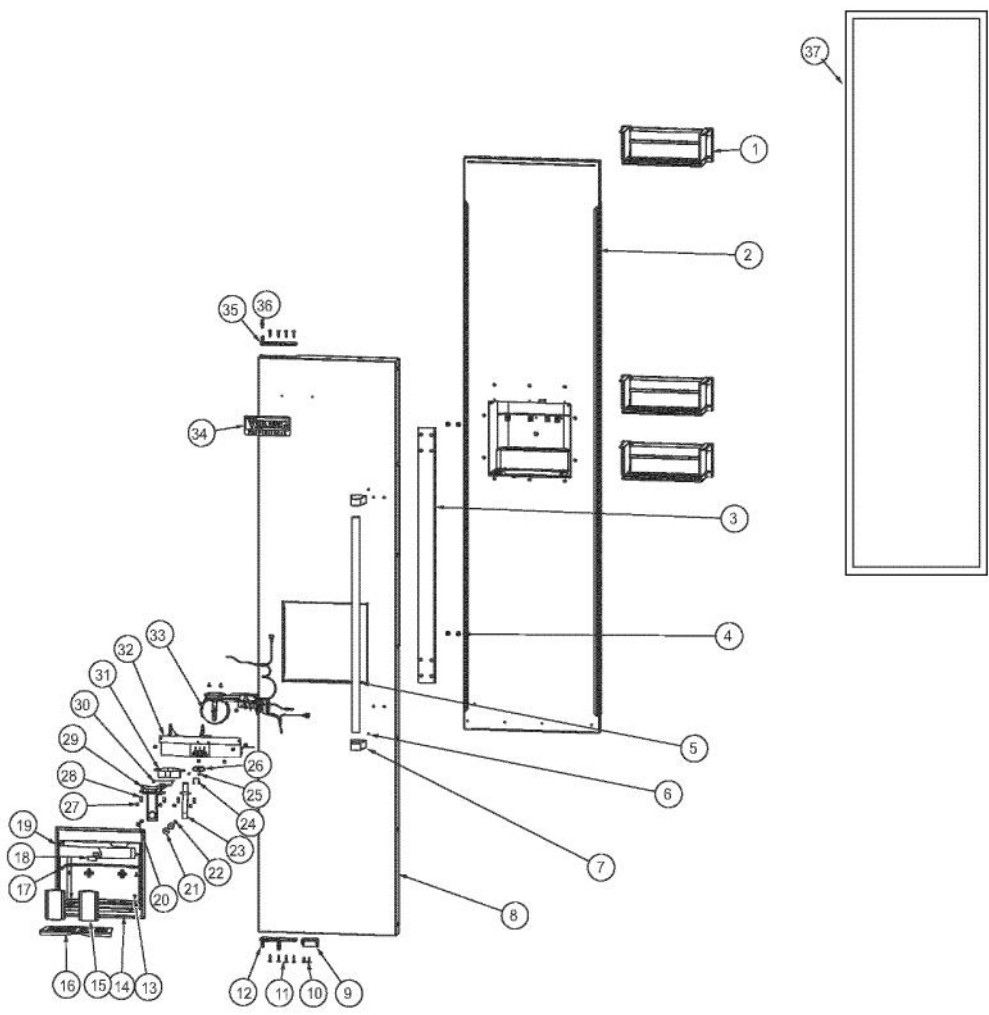

Ref #	Part Number	Qty.	Description
1	G5098676	3	DOORBIN ASM SXS 42 & 48 FZ
2	016262-000	1	DOOR FOAM ASM 48D FZ
3	013328-000	1	BRKT,HANDLE,SUPPORT,PRO
4	M0204303	4	SCREW-MACH
5	012891-000	1	HANDLE,PRO
6	PD020043	1	NO.6-32 X .750 PH. CTRSK T(F)-VGSO166
7	000268-000	2	HANDLE END CAP ASSY
NI	000268-100	2	HANDLE ENDCAP BRASS
8	010648-000	1	SKIN,DOOR,SXS 48D FZ PROI SS
NI	009725-002	1	SKIN, DOOR, SXS 48D PROI FZ BK
NI	009725-003	1	SKIN, DOOR, SXS 48D PROI FZ BT
NI	009725-004	1	SKIN, DOOR, SXS 48D PROI FZ SG
NI	009725-005	1	SKIN, DOOR, SXS 48D PROI FZ GG
NI	009725-006	1	SKIN, DOOR, SXS 48D PROI FZ WH
NI	009725-008	1	SKIN, DOOR, SXS 48D PROI FZ BU
NI	009725-009	1	SKIN, DOOR, SXS 48D PROI FZ LE
NI	009725-010	1	SKIN, DOOR, SXS 48D PROI FZ MJ
NI	009725-012	1	SKIN, DOOR, SXS 48D PROI FZ VB
NI	009725-013	1	SKIN, DOOR, SXS 48D PROI FZ CB
NI	009725-015	1	SKIN, DOOR, SXS 48D PROI FZ PL
NI	009725-016	1	SKIN, DOOR, SXS 48D PROI FZ CH
NI	009725-017	1	SKIN, DOOR, SXS 48D PROI FZ TP
NI	009725-018	1	SKIN, DOOR, SXS 48D PROI FZ CW
NI	009725-019	1	SKIN, DOOR, SXS 48D PROI FZ OG
NI	009725-020	1	SKIN, DOOR, SXS 48D PROI FZ GM
NI	009725-021	1	SKIN, DOOR, SXS 48D PROI FZ SA
NI	009725-022	1	SKIN, DOOR, SXS 48D PROI FZ SE
NI	009725-023	1	SKIN, DOOR, SXS 48D PROI FZ IB
NI	009725-024	1	SKIN, DOOR, SXS 48D PROI FZ AR
NI	009725-025	1	SKIN, DOOR, SXS 48D PROI FZ RR
NI	009725-026	1	SKIN, DOOR, SXS 48D PROI FZ PM
NI	009725-027	1	SKIN, DOOR, SXS 48D PROI FZ MS
9	PD050019	1	STRIKER DOOR SWITCH
10	M0210458	2	SCREW-SM
11	PD920174	8	10-32 TORX HEAD SCREW
12	PC020277	1	PIVOT PL ASM LH LW PRO/DES
13	M0215318	4	SCREW-SM
14	013681-000	1	BEZEL,DES, I/W DISPENSER
15	011678-000	2	PAD ACTUATOR
16	015166-000	1	TRAY,SPILL, DES, I/W DISPENSER
17	013686-000	1	STOP, E FACADE
18	013685-000	1	CAP, SWITCH
19	015156-000	1	INSERT,FACADE,DES, I/W DISPENSER
20	PD040071	1	NO.8-.437 O.D. FLAT WASHER SS
21	M0270546	2	WASHER
22	M0210443	2	SCREW-E SM
23	PK930404	1	ARM WATER ACTUATOR
24	B8385402	1	SPRING-RETURN
25	003334-000	2	SCR, NO.4-24 X 1/2
26	PE950152	1	SWITCH SLIDE
27	PD020193	11	SCR 8-18 X 3/8
28	B10910081	4	DISP RETAINER ICE ARM
29	PK030470	1	ARM ICE ACTUATOR
30	PC010022	1	SPRING RETURN ICE ACTUATOR
31	013684-000	1	SHROUD, I/W DISPENSER
32	PE070755	1	DISPENSER CAVITY ASSEMBLY
33	G50914150	1	ICE DISPENSER MODULE ASM
34	PE010030	1	LOGO, 6, PRO, BK
NI	PE010031	1	LOGO 6 (VGRC) XBK/WHX
NI	PE010068	1	LOGO, 6, PRO, BK/BR