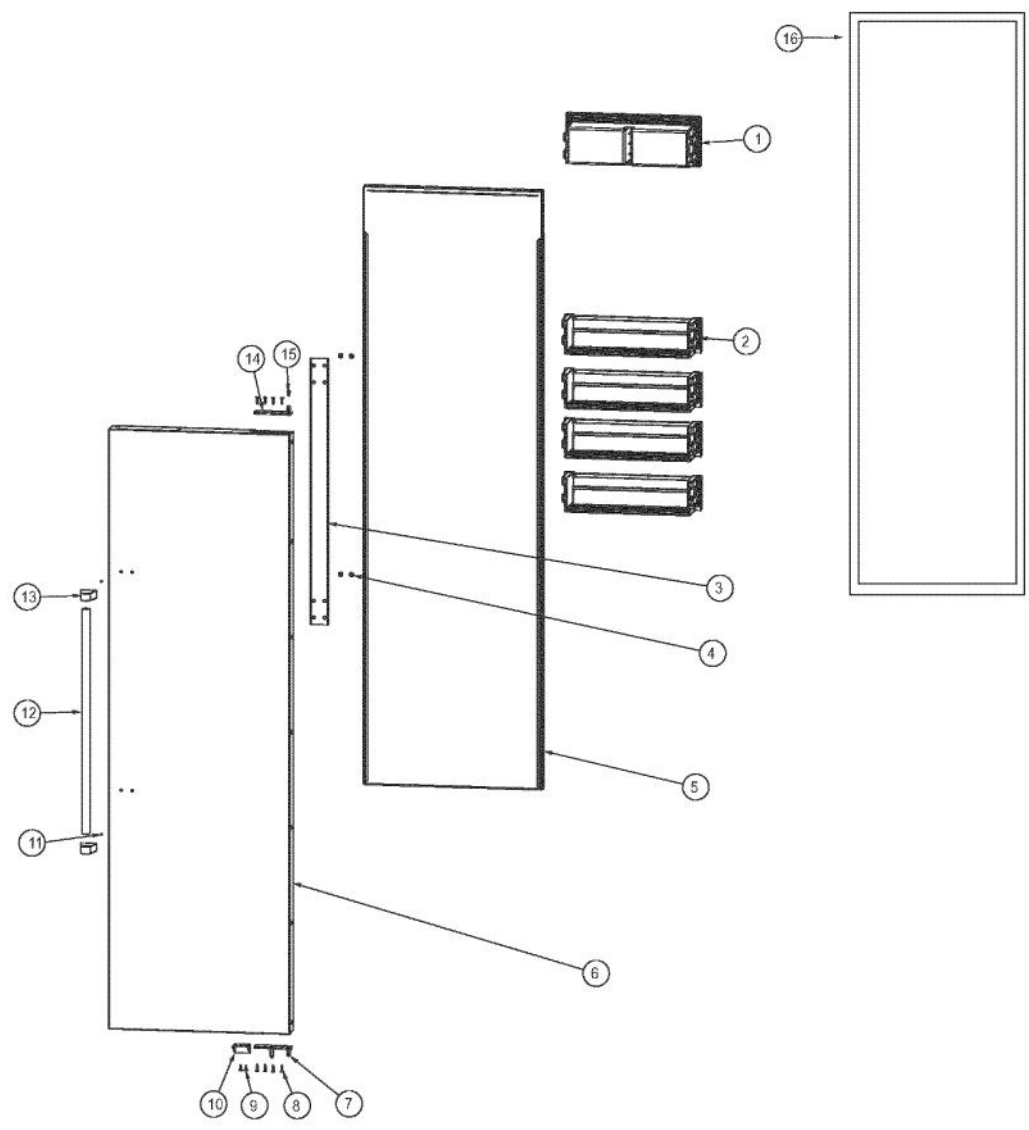

Ref #	Part Number	Qty.	Description
1	PB070355	6	INSULATION MC COVER
2	K20910007	1	MC TOP SXS 48
3	K20910008	1	MC BACK SXS 48
4	PC040010	19	POP RIVET
5	K2099455	1	SUPPORT MC Z
6	007981-000	1	MC COVER ASM BI 48
7	PB070363	2	INSULATION MC COVER
8	PB970171	1	MC INSULATION - BACK SIDE
9	K2099459	1	MC SIDE R
10	PD020194	40	SCREW-SM
11	A4554806	1	BUSHING-SNAP VA4554806
12	K20915675	2	BRACKET PSM
13	PD040157	4	BEARING SLEEVE
14	PK050004	2	BRACKET GRILLE
15	B20916337	1	ENDCAP GRILLE PROI R
16	M0220417	14	SCREW-TC
17	K20916342	2	BRACKET GRILLE
18	B2096961	2	BRACKET-LOUVER
19	B20916323	1	LOUVER GRILLE BOT SXS 48 PROI
20	B20916322	1	LOUVER GRILLE MID SXS 48 PROI
21	B20916321	1	LOUVER GRILLE TOP SXS 48 PROI
22	B20916338	1	ENDCAP GRILLE PROI L
23	PD020233	1	SCR LAG 5/16-9 GX 5/16X7/16 WAF IHXW 3 S ZN
24	K2099460	1	MC SIDE L
NI	G32916307	1	GRILLE ASM SXS 48 PROI