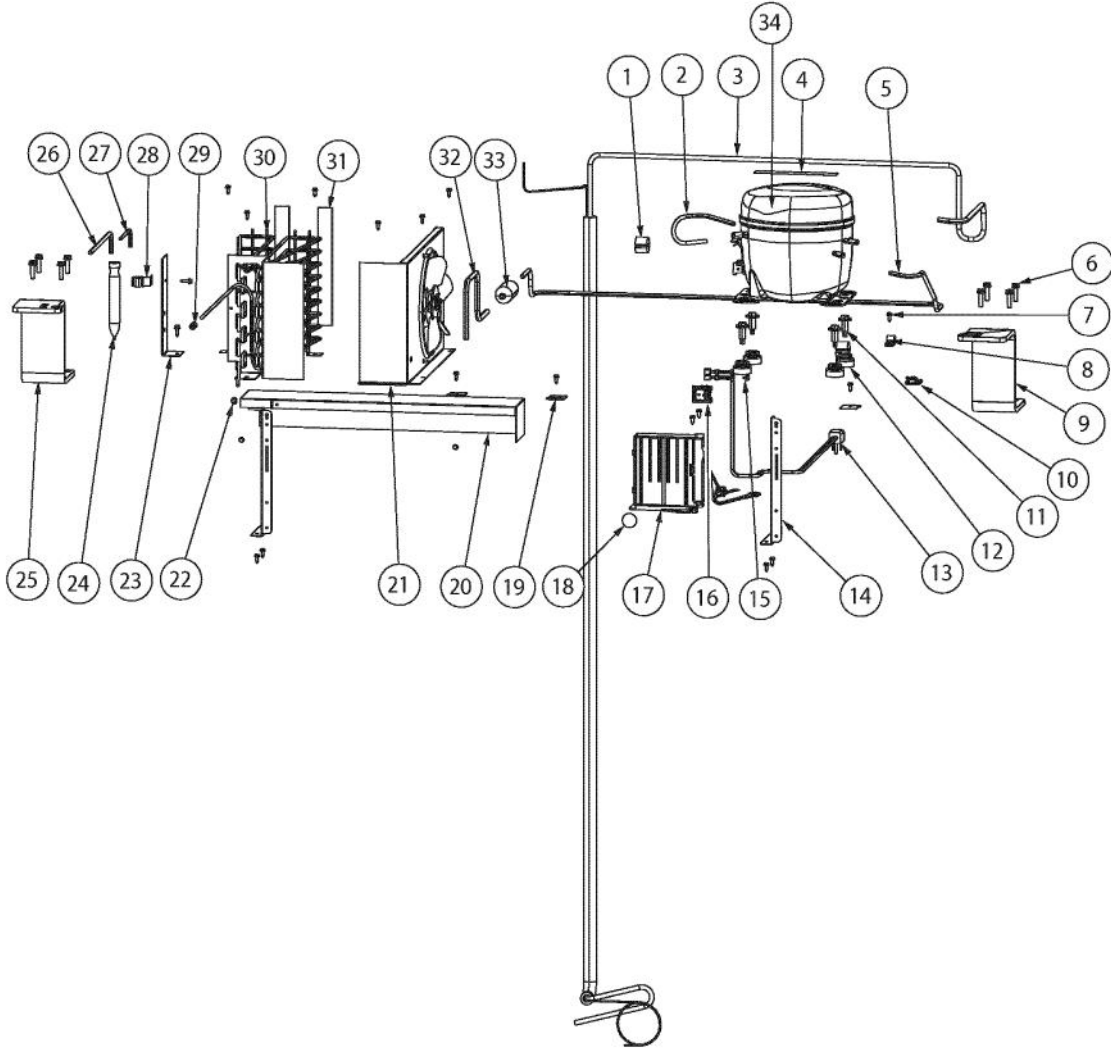

Ref #	Part Number	Qty.	Description
1	10699601	2	DAMPER-TUBING .8
2	F2096507	1	TUBE-PROCESS GRN
3	F2097793	1	TUBE FORMED HT EXCH
4	C8982701	1	LABEL-COMP WARN
5	F2099443	1	TUBE DISCHARGE FORMED PRE ACCUM
6	000570-000	8	HEX SCREW
7	PD020195	20	SCR 8-18 X 5/8
8	PD030118	1	SCREW - SHLDR
9	PC920203	1	HINGE ASM UR
10	M0104106	1	CLIP-CORD VM0104106
11	M0221523	4	SCREW - SHLDR
12	10835901	4	GROMMET RUBBER V10835901
13	10916507	1	TUBE-PROCESS GRN
14	K20912569	2	BRACKET GRILLE SUPPORT
15	M0211014	1	SCREW-SM
16	PE950149	1	SWITCH POWER
17	011666-000	1	INVERTER CMPRESSOR
18	PF930682	1	LABEL WARNING INVERTER
19	K2096943	3	PANEL BRACKET
20	K20912585	1	DIVERTER AIR HI SIDE SXS
21	G5096494	1	COND. FAN ASSY
22	007408-000	1	RING,LOK, .250 DIA
23	K2099454	1	BRACKET DRIER
24	PM910381	1	DRIER - HIGH SIDE
25	PC920193	1	HINGE ASSEM UPPER RH
26	F2097740	1	TUBE PROCESS
27	F2096504	1	TUBE-DRIER EXT
28	10547001	1	CLIP-DRIER V10547001
29	007407-000	1	RING,LOK, .187 DIA
30	PB920171	1	CONDENSER ASM
31	A3189370	2	GASKET-FOAM VA3189370
32	008093-000	1	TUBE EVACUTION
33	PB920201	1	ACCUMULATOR
34	PM010619	1	COMPRESSOR VCC