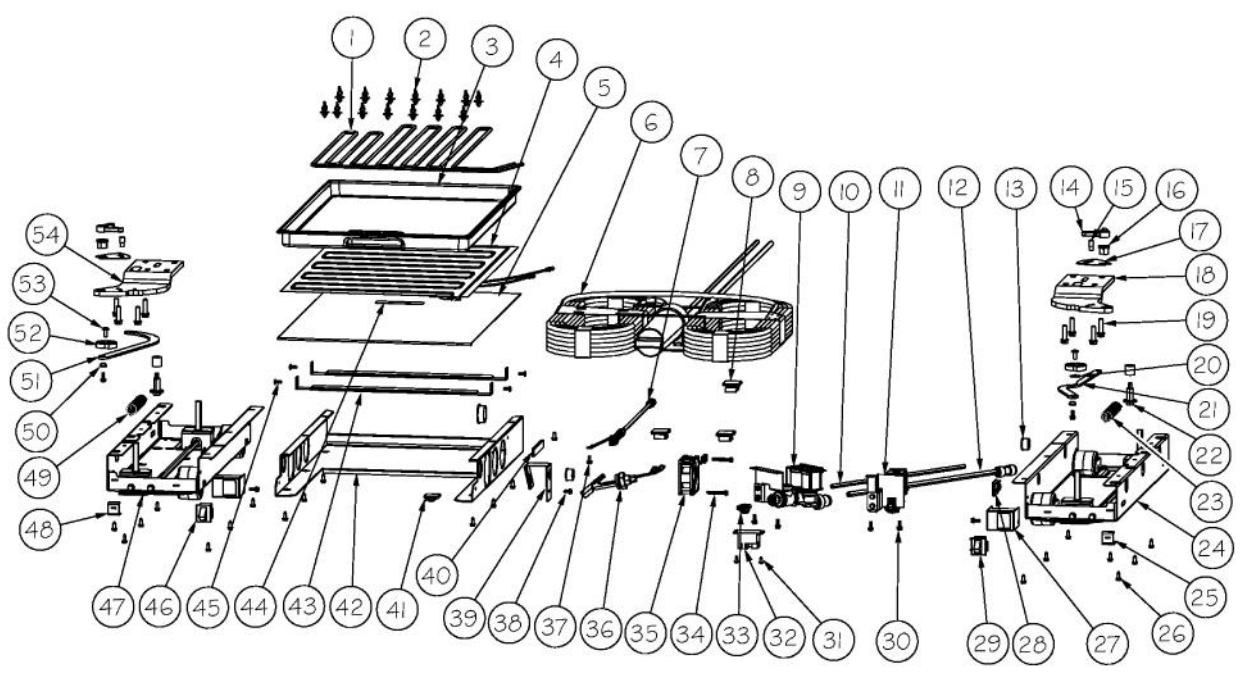

Ref #	Part Number	Qty.	Description
1	F2097793	1	TUBE FORMED HT EXCH
2	PB910259	1	THERMOSTAT DEFROST TERMINATOR
3	A3189370	3	GASKET-FOAM VA3189370
4	PD020194	26	SCREW-SM
5	K2096461	2	BRKT-EVAP COVER 12234801
6	K2096456	2	BRKT-EVAP CLIP 12215101
7	10629001	2	BLOCK-R AIR COIL RED
8	10527401	2	CLIP-EVAP
9	PM910206	1	EVAPORATOR SXS 48
10	PJ910031	1	HEATER EVAP SXS
11	10428101	2	CLIP-EVAP HTR V10428101
12	10623003	1	CLIP-EVAP
13	C8983701	1	THERMISTOR
14	M0211014	1	SCREW-SM
15	L20910054	1	COVER LOWER EVAP
16	L2097577WH	1	COVER - CTR EVAP
17	L2098028	1	COVER EVAP MOTOR
18	K2096458	1	BRKT-L-EVAP-FAN 12223102
19	K2096457	1	BRKT-R-EVAP FAN 12223101
20	G5098660	1	FAN EVAP ASM
21	M0238859	4	SCREW-SHLDR
22	L20910075	1	COVER EVAP FAN
23	L20914114WH	1	FAN COVER (FORMED)
24	L20914115WH	1	FAN BRACKET (FORMED)
25	C90910058WH	1	COVER UPPER EVAP
26	PB920220	1	EXT FILL TUBE
27	PK030436	1	FILL TUBE
28	10276601	1	ELBOW-FILLER TUBE