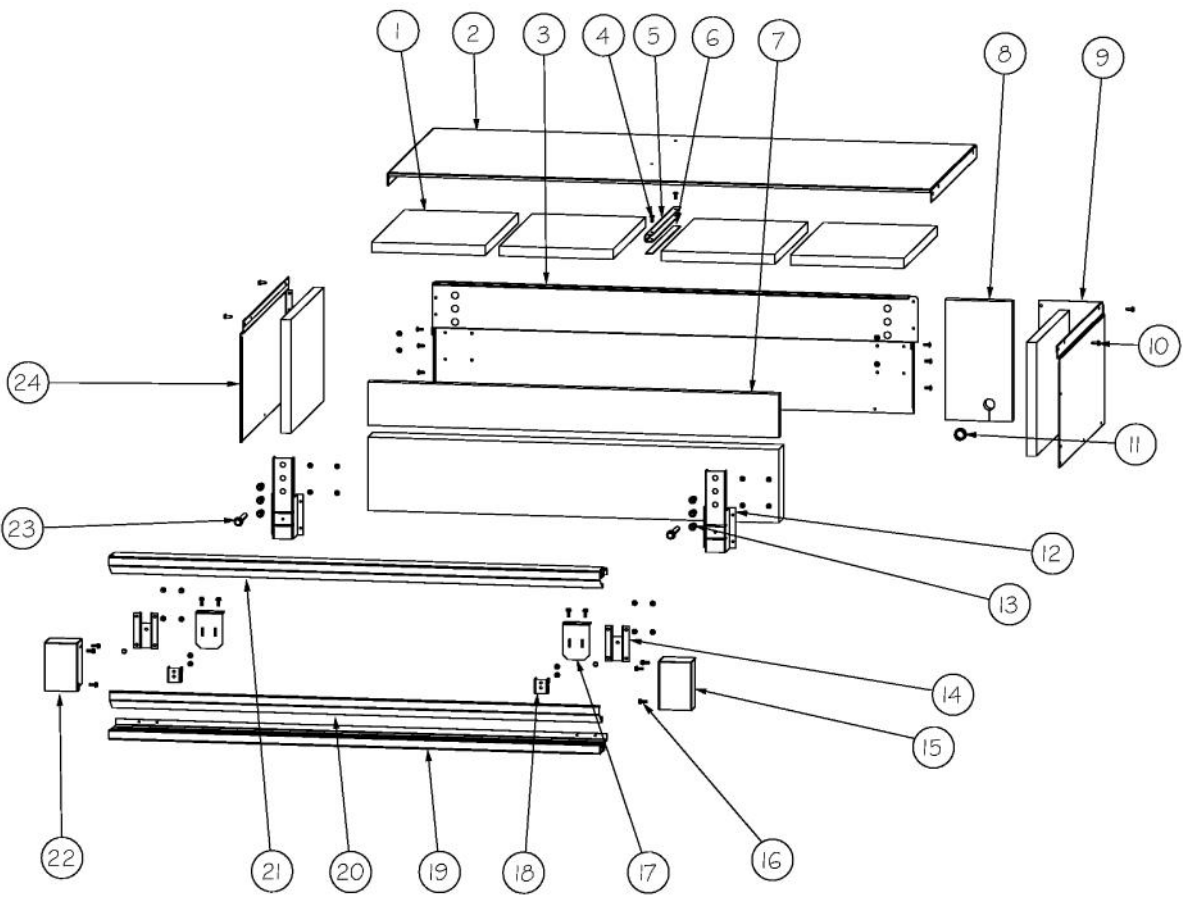

Ref #	Part Number	Qty.	Description
1	F20915693	1	SERPENTINE CONDENSER DRAIN ALL SXS'S
2	PD030146	14	STAND OFF LOCK CLIP
3	PK930348	1	PAN DRAIN
4	PE070707	1	PAN HEATER
5	L20914124	1	TRAY PAN HEATER
6	PA030019	1	FILTER/COIL TUBE ASM
7	PE970590	1	HARNESS JUMPER LOWER
8	M0104102	3	CLIP-CORD RED
9	G32914174	1	BRKT & VALVE J.G. INLET ASM
10	PB020303	1	PLASTIC TUBING-IM WATERLINE SXS DISP
11	G32915704	1	BRKT AND VALVE SINGLE ASM DISP
12	PB020294	1	TUBE ASM-DOOR TO VALVE
13	A4554806	2	BUSHING-SNAP VA4554806
14	PD940091	2	BUSHING - DOOR STOP
15	PC920145	2	PIN - DOOR STOP
16	PD940090	2	BUSHING - WC DOOR LEVEL
17	PC920144	2	PLATE - WC DOOR SHIM
18	PC920215	1	HINGE PLATE SXS LR
19	000570-000	8	HEX SCREW
21	PC920166	1	BAR-WC BOT HINGE RH
22	M0221523	2	SCREW - SHLDR
23	003867-000	1	SPRING EXTENSION
24	PM910398	1	LEVELER ASSEMBLY - R
25	K2098044	1	BRKT GRILLE SUPPORT
26	PD020194	20	SCREW-SM
27	014334-000	2	BRACKET,LT,SWITCH
28	M0104106	2	CLIP-CORD VM0104106
29	PE950147	1	SWITCH SPST NC BLACK
30	M0220417	8	SCREW-TC
31	M0217204	2	SCREW, SM
32	014808-000	1	RELAY,WATER VALVE
33	PB020301	1	STEM ELBOW 1/4
34	PD020274	2	SCR SLTD HEX WSHR HD 8X1.250 BT
35	000731-000	1	AXIAL FAN
36	PE050248	1	FLOAT SWITCH HORIZONTAL
37	PD020010	2	10 X 3/8 GREEN GROUNDING SCREW
38	M0253916	1	SCREW-TF
39	B20915627	1	BRACKET HORIZ FLOAT SWITCH
40	PF930654	1	LABEL CONDENSATE FAN SERVICE
41	A4554817	1	BUSHING-SNAP VA4554817
42	K20915952	1	SHIELD BOTTOM DRAIN
43	K20911831	2	BRACKET CONDENSATE SUPPORT
44	PF031267	1	LABEL HEATER PAN
45	PC040010	4	POP RIVET
46	PE950146	1	SWITCH SPDT BLACK
47	PM910399	1	LEVELER MODULE L
48	K2098096	1	BRKT GRILLE SUPPORT
49	PC910015	1	SPRING EXTENSION
50	PD940094	2	BUSHING
51	PC920149	1	BAR-WC BOT HINGE LH
52	PM010602	2	CAM DOOR ADJUSTMENT
53	PD020234	2	SCREW THP 10-32 X .500 SS BO
54	PC020289	1	HINGE PLATE LL
55	PD940107	2	ROUND SPRING SPACER